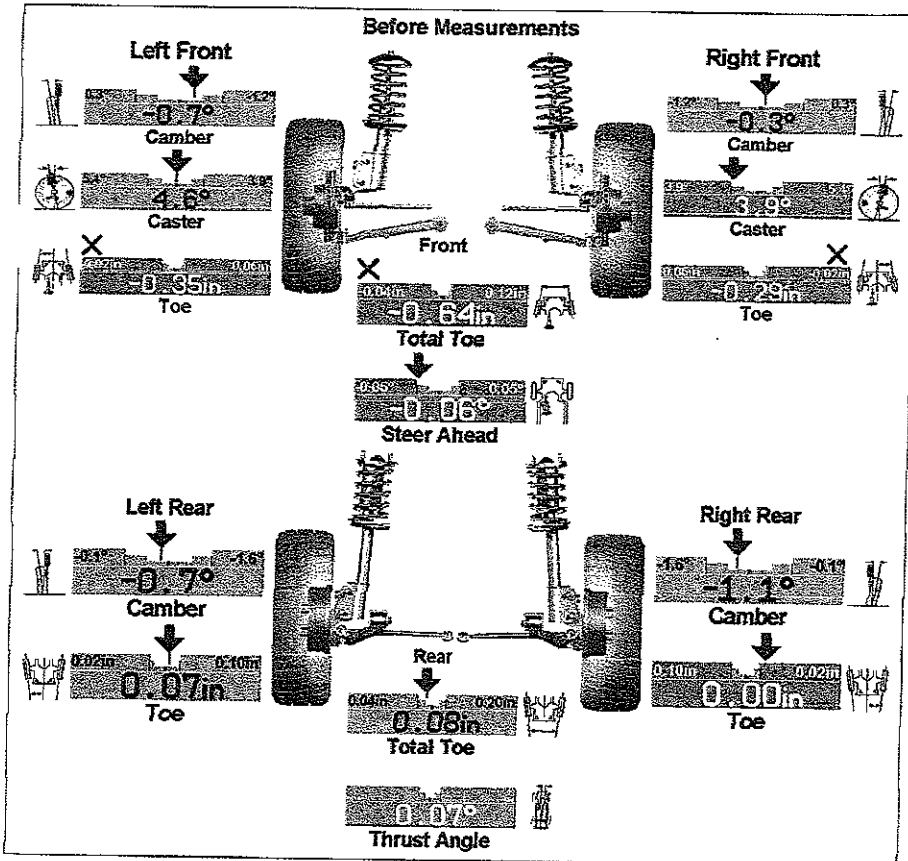

Lexus : IS (250/300/350) : 2006-08 : IS 250 All Wheel Drive

→ not adjustable