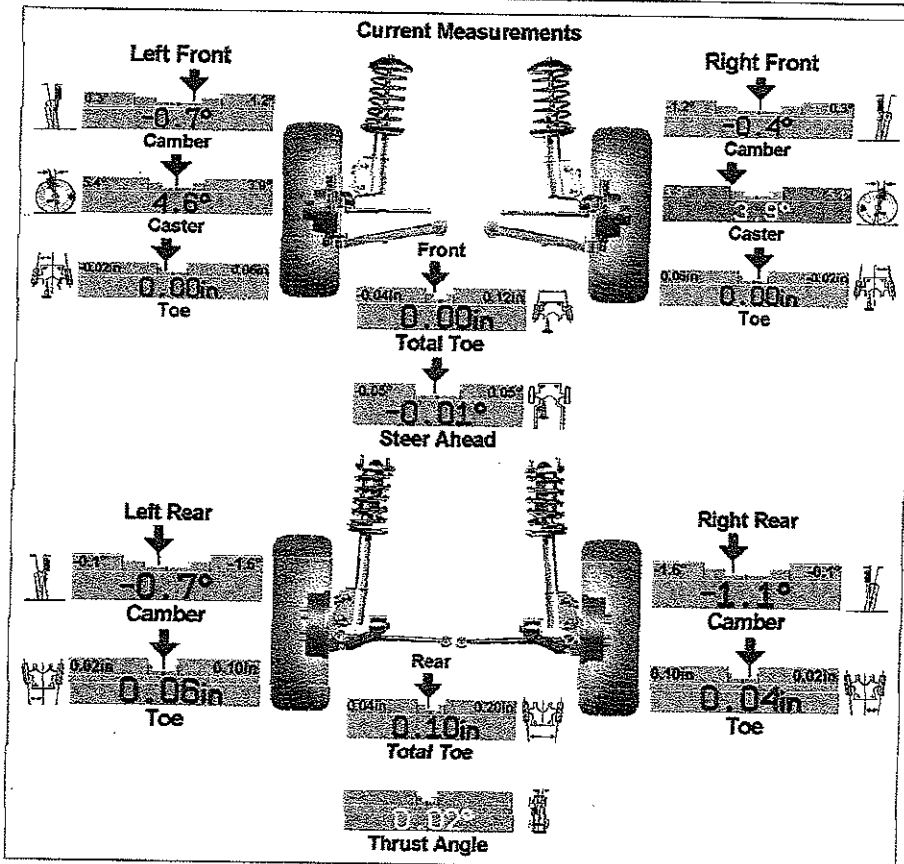

Lexus : IS (250/300/350) : 2006-08 : IS 250 All Wheel Drive

→ not adjustable