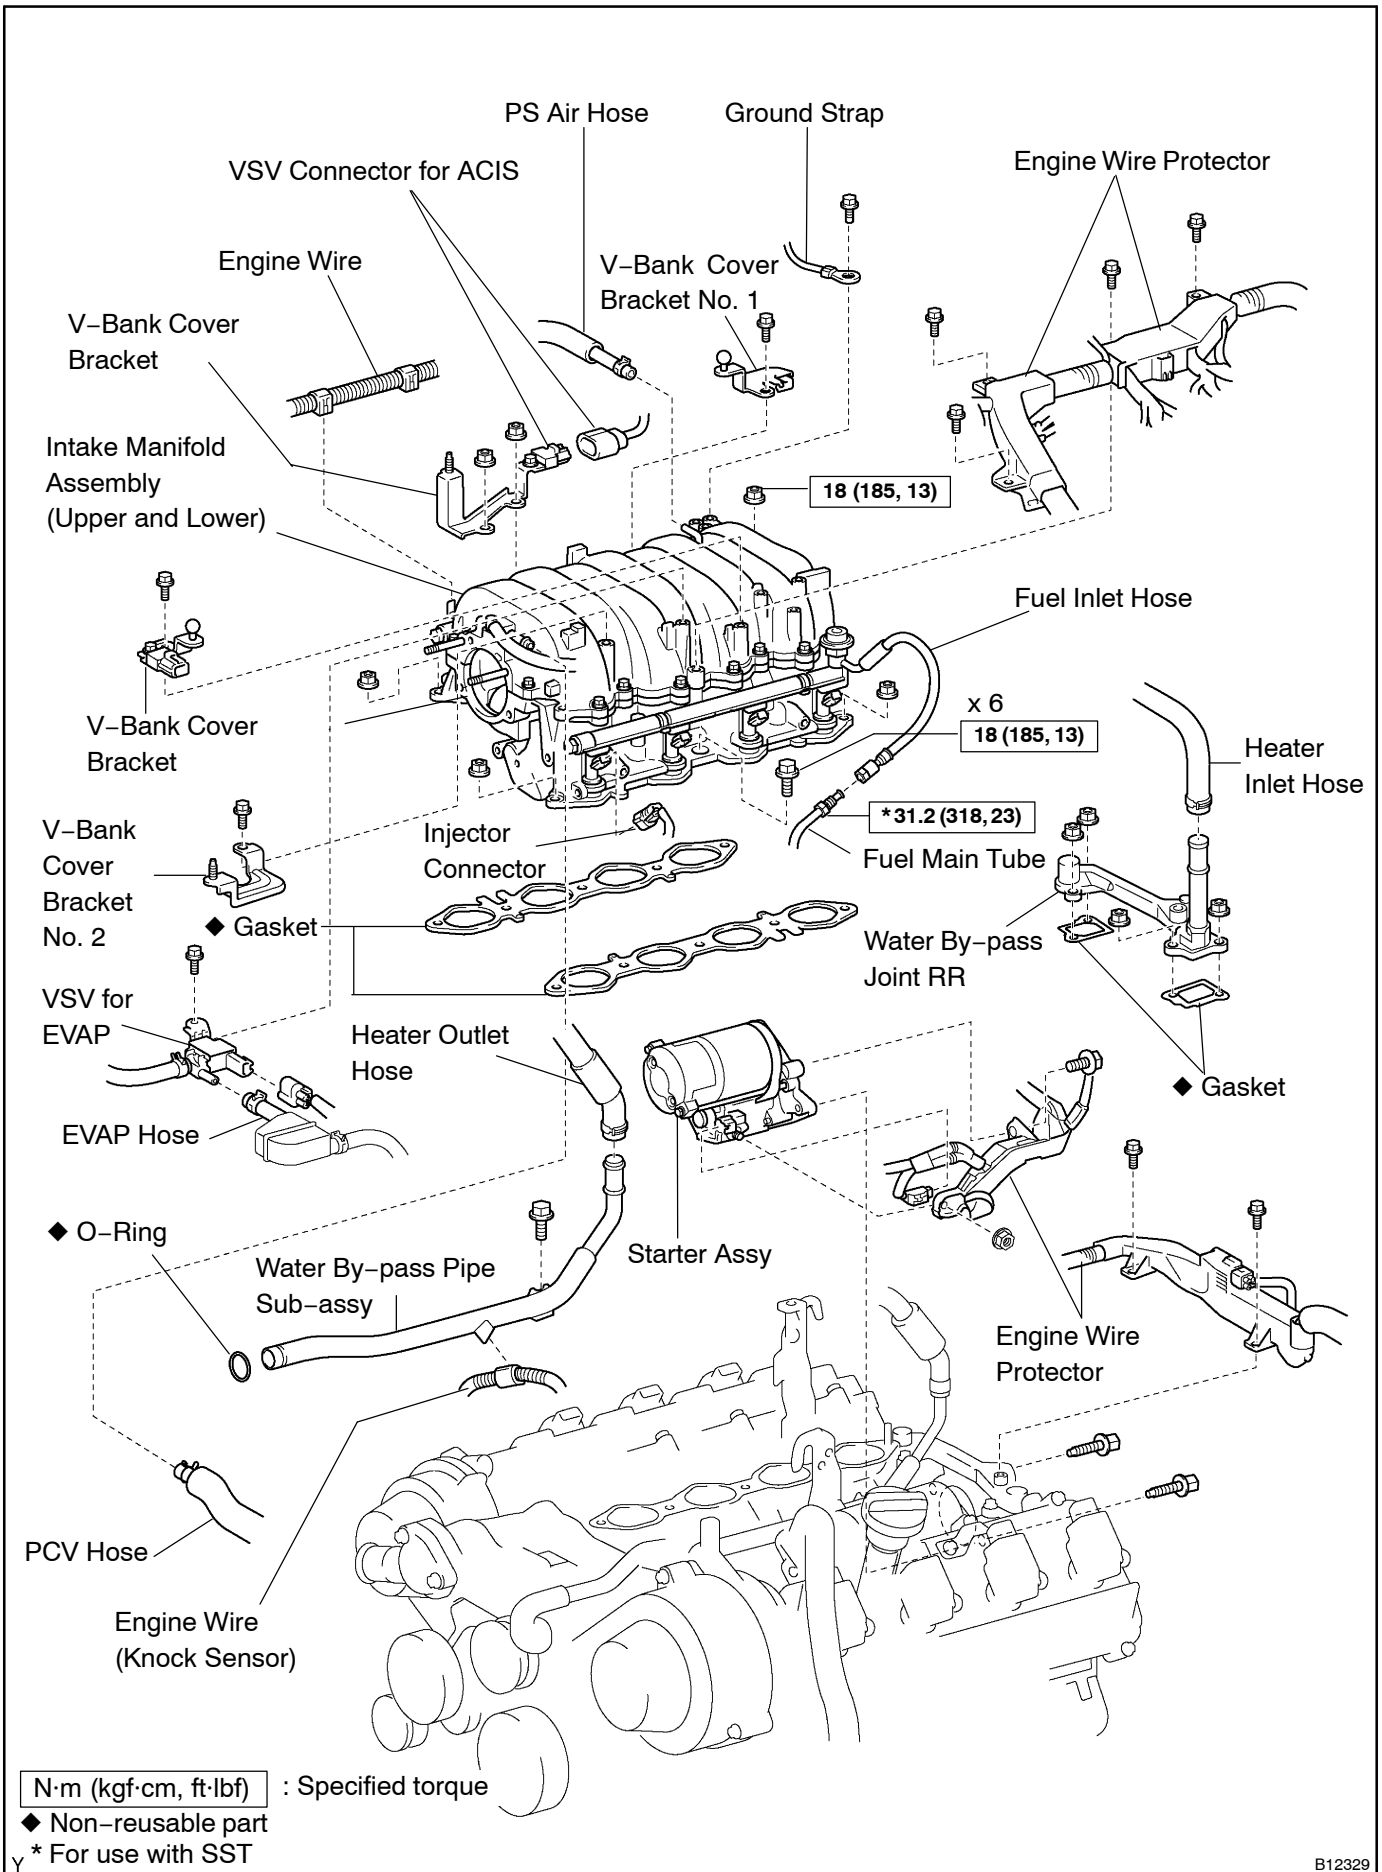

STARTER ASSY COMPONENTS

1904A-01

Y

B12251

B12329

Magnetic Switch Assembly

◆ Non-reusable part

B12317