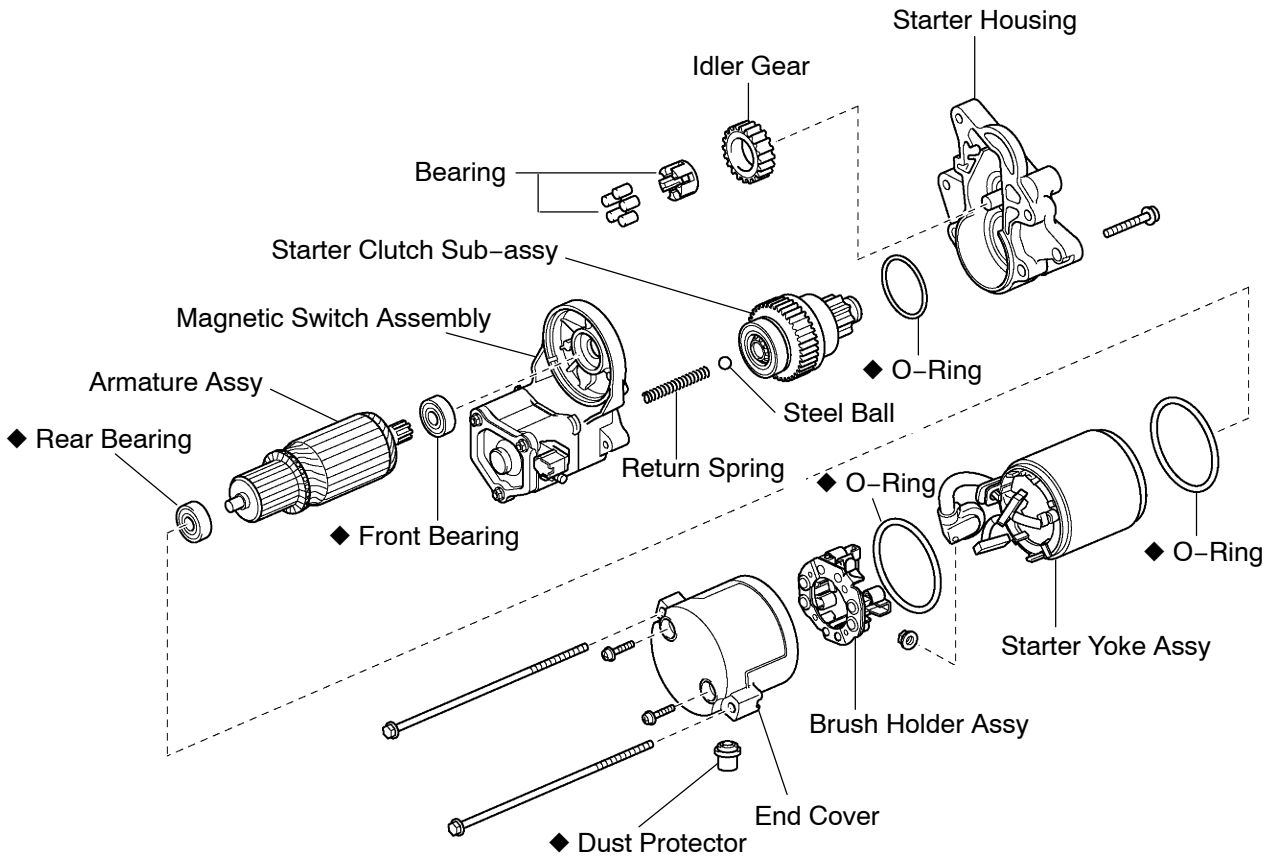

STARTER ASSY COMPONENTS

1904A-01

Y

B12251

B12329

Magnetic Switch Assembly

◆ Non-reusable part

B12317