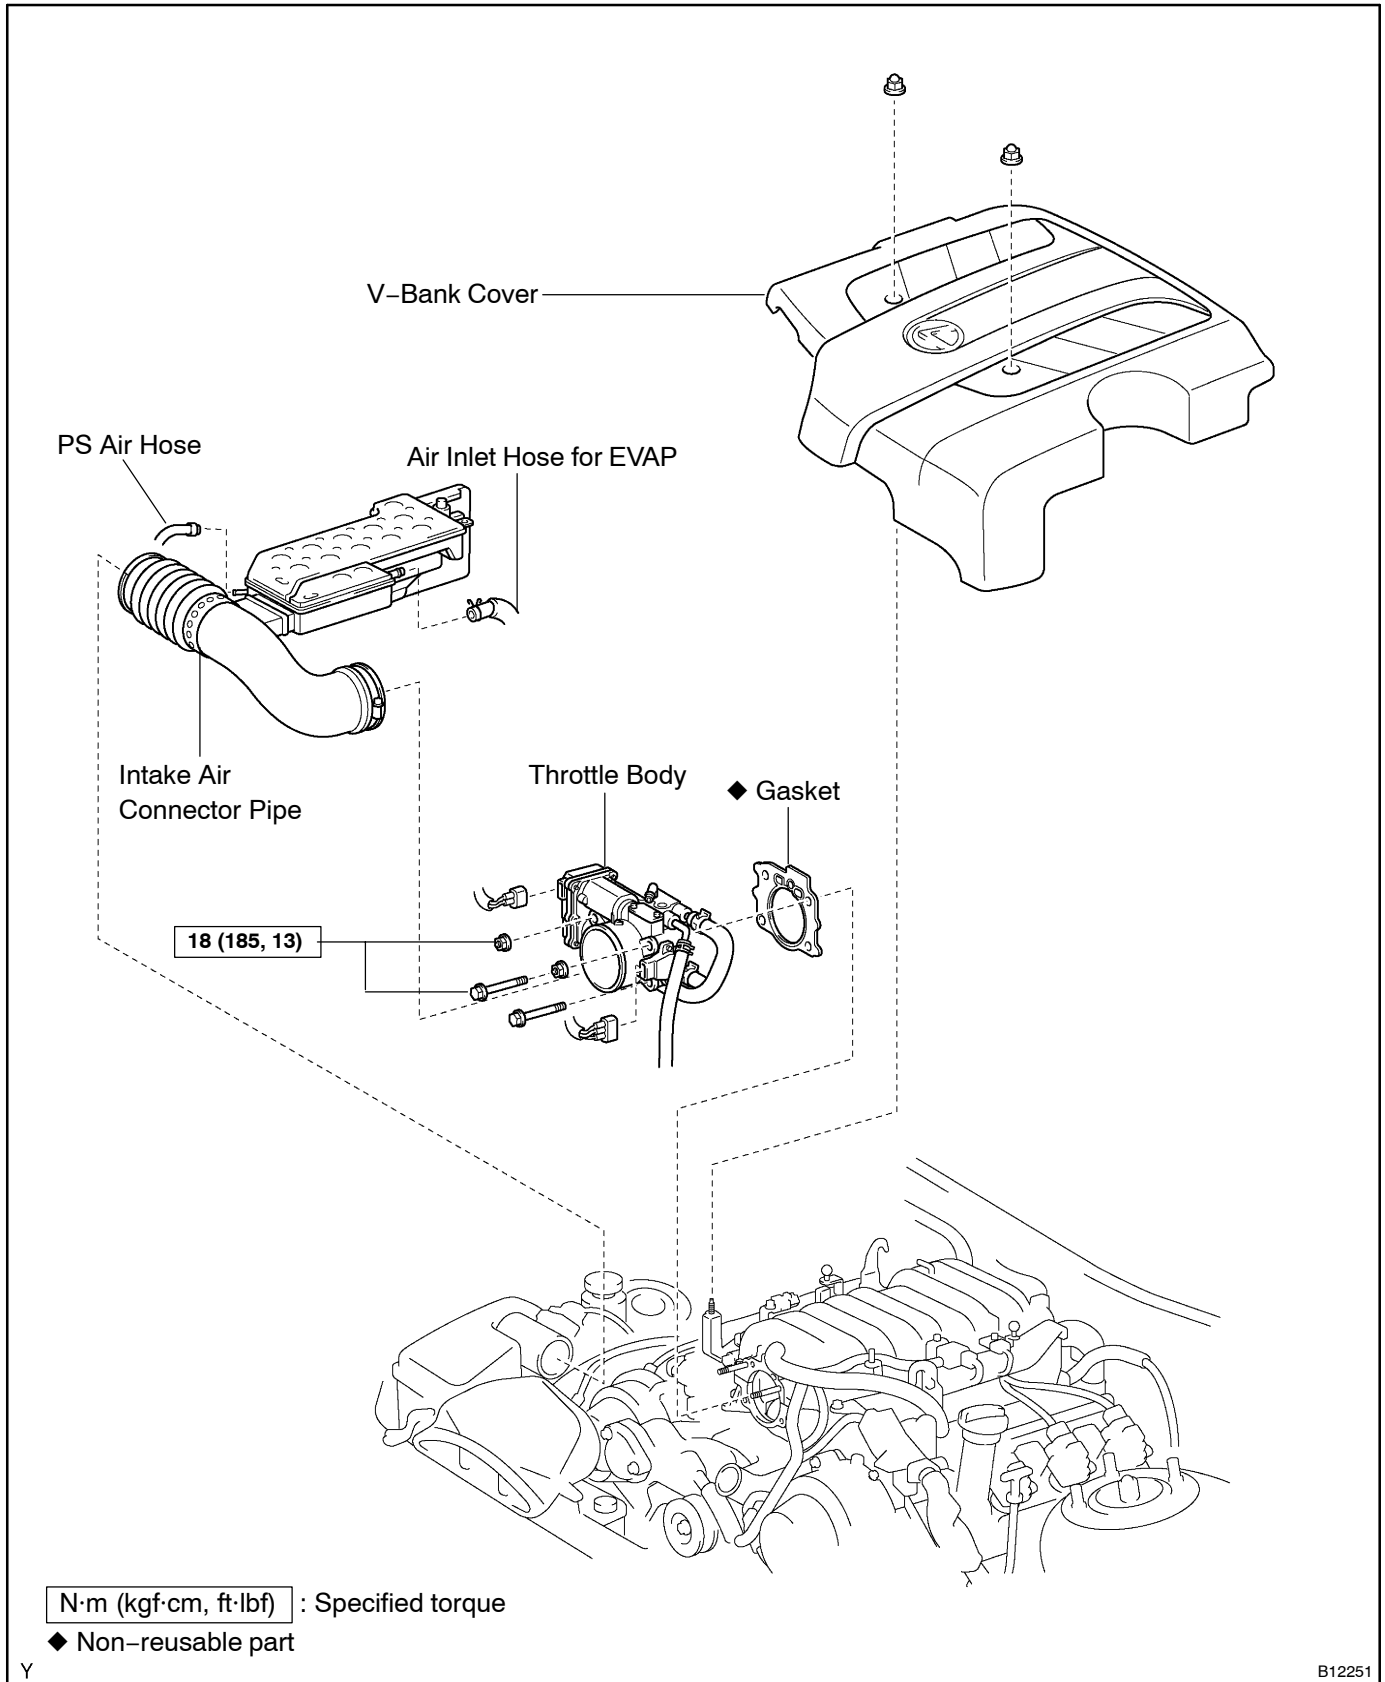

STARTER ASSY COMPONENTS

1904A-01

Y

B12251

B12329

Magnetic Switch Assembly

◆ Non-reusable part

B12317