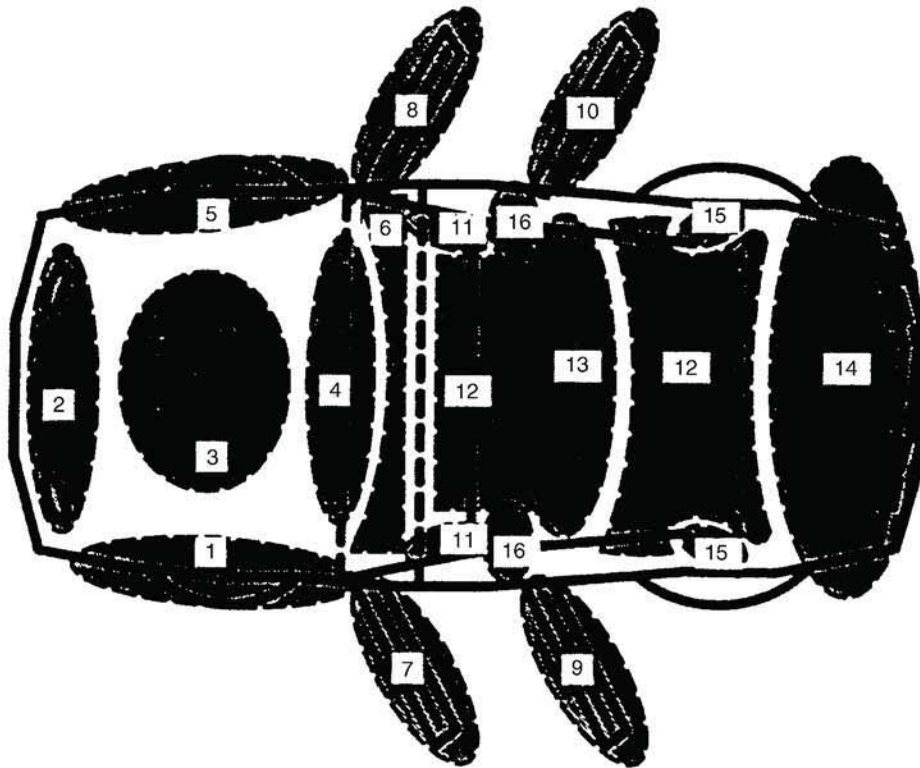

Printer-Ready Version (Use Browser Print Button) - [Click Here](#) for Full-Size Version

Fig. 2: Ground Numbers & Locations (2001 & Prior Model Years)

1) Left Fender

- G100 Front Of Fender
- G102 On Shock Tower
- G104 Rear Of Fender

2) Front of Vehicle

- G106 Behind Left Headlight
- G107 Behind Right Headlight
- G108 Left Radiator Support
- G109 Right Radiator Support

3) Engine

- G110 Left Front Of Engine
- G111 Left Front Behind Battery
- G112 Left Side Of Engine
- G114 Left Rear Of Engine
- G115 Rear Of Engine
- G117 Right Rear Of Engine
- G119 Right Front Of Engine
- G120 Right Side Of Engine
- G125 Front Of Engine
- G127 Left Underside Of Hood
- G128 Right Underside Of Hood
- G129 Top Center Of Transaxle