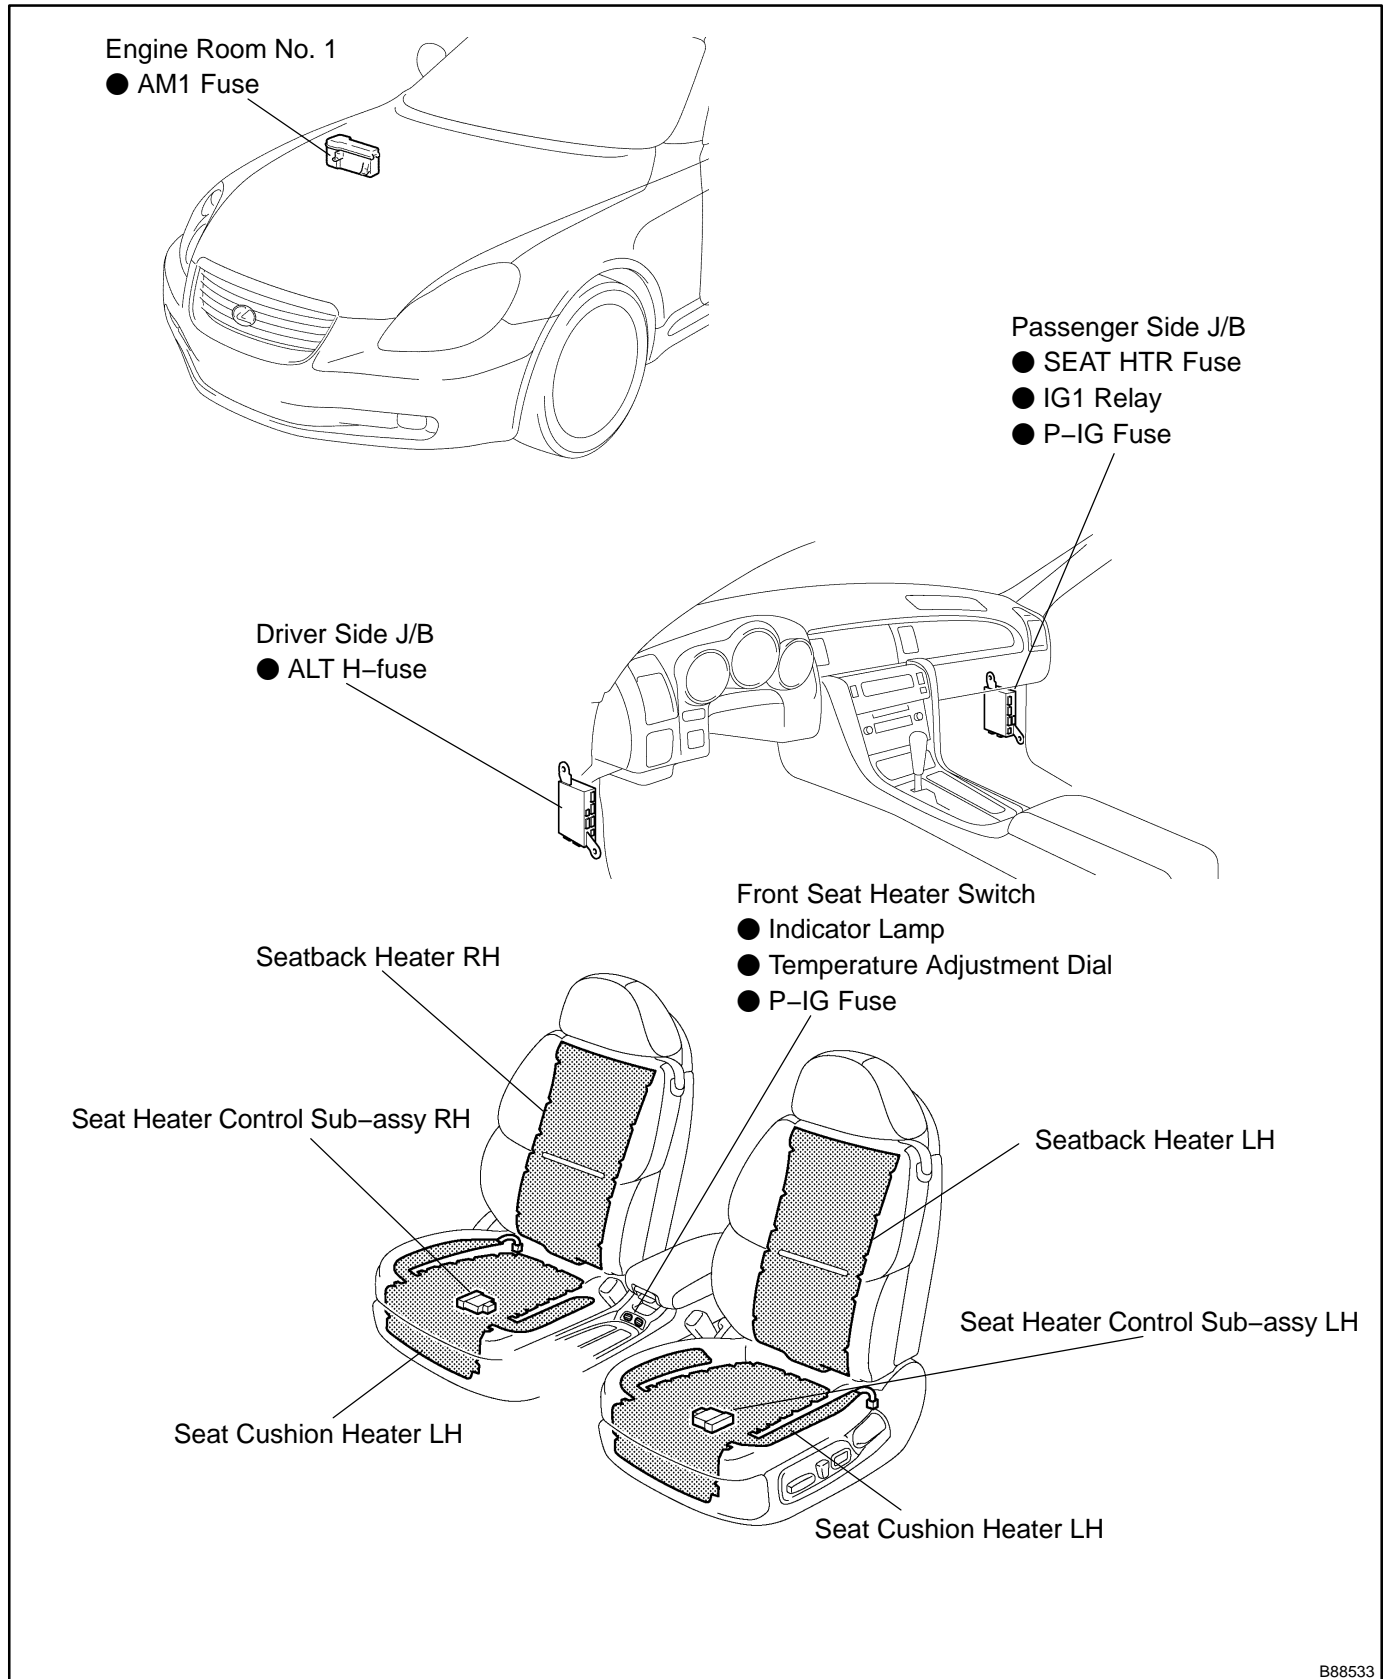

SEAT HEATER SYSTEM LOCATION

B88533