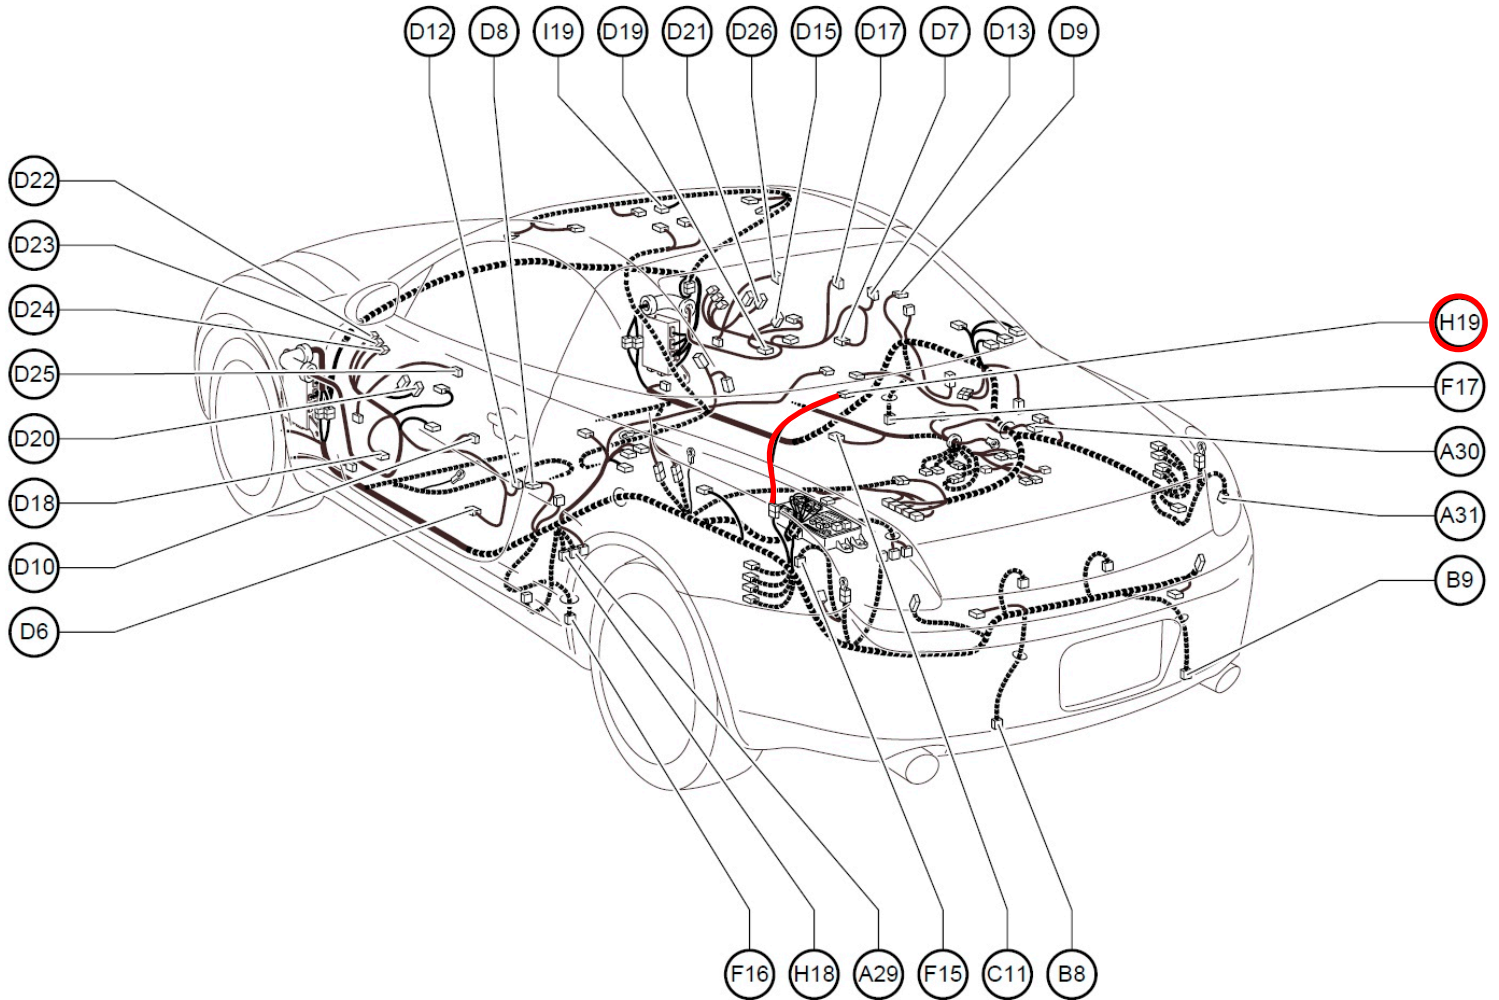

[LHD]

A29 ABS Speed Sensor Rear LH
A30 ABS Speed Sensor Rear RH
A31 Auto Antenna Control Relay

B 8 Back-Up Light LH
B 9 Back-Up Light RH

C 11 Cellular Phone (Hand Set)

D 6 Door Courtesy Light LH
D 7 Door Courtesy Light RH
D 8 Door Courtesy SW LH
D 9 Door Courtesy SW RH
D10 Door Key Lock and Unlock SW LH
Door Lock Motor LH
Door Unlock Detection SW LH
D12 Door Lock Motor LH
Door Unlock Detection SW LH
Double Lock Motor LH
Double Lock Position SW LH
D13 Door Lock Motor RH
Door Unlock Detection SW RH
Double Lock Motor RH
Double Lock Position SW RH

D15 Door Lock Control SW RH
D17 Door Lock Motor RH
Door Unlock Detection SW RH
D18 Door Side Airbag Sensor LH
D19 Door Side Airbag Sensor RH
D20 Door Speaker LH (Squawker and Tweeter)
D21 Door Speaker RH (Squawker and Tweeter)
D22 Driver Door ECU
D23 Driver Door ECU
D24 Driver Door ECU
D25 Driving Position Memory SW LH
D26 Driving Position Memory SW RH

F 15 Fuel Lid Opener Motor
F 16 Fuel Pump
Fuel Sender (Main)
F 17 Fuel Sender (Sub)

H18 Height Control Sensor (Rear)
H19 High Mounted Stop Light

I 19 Inner Mirror
Wireless Door Lock Control Receiver