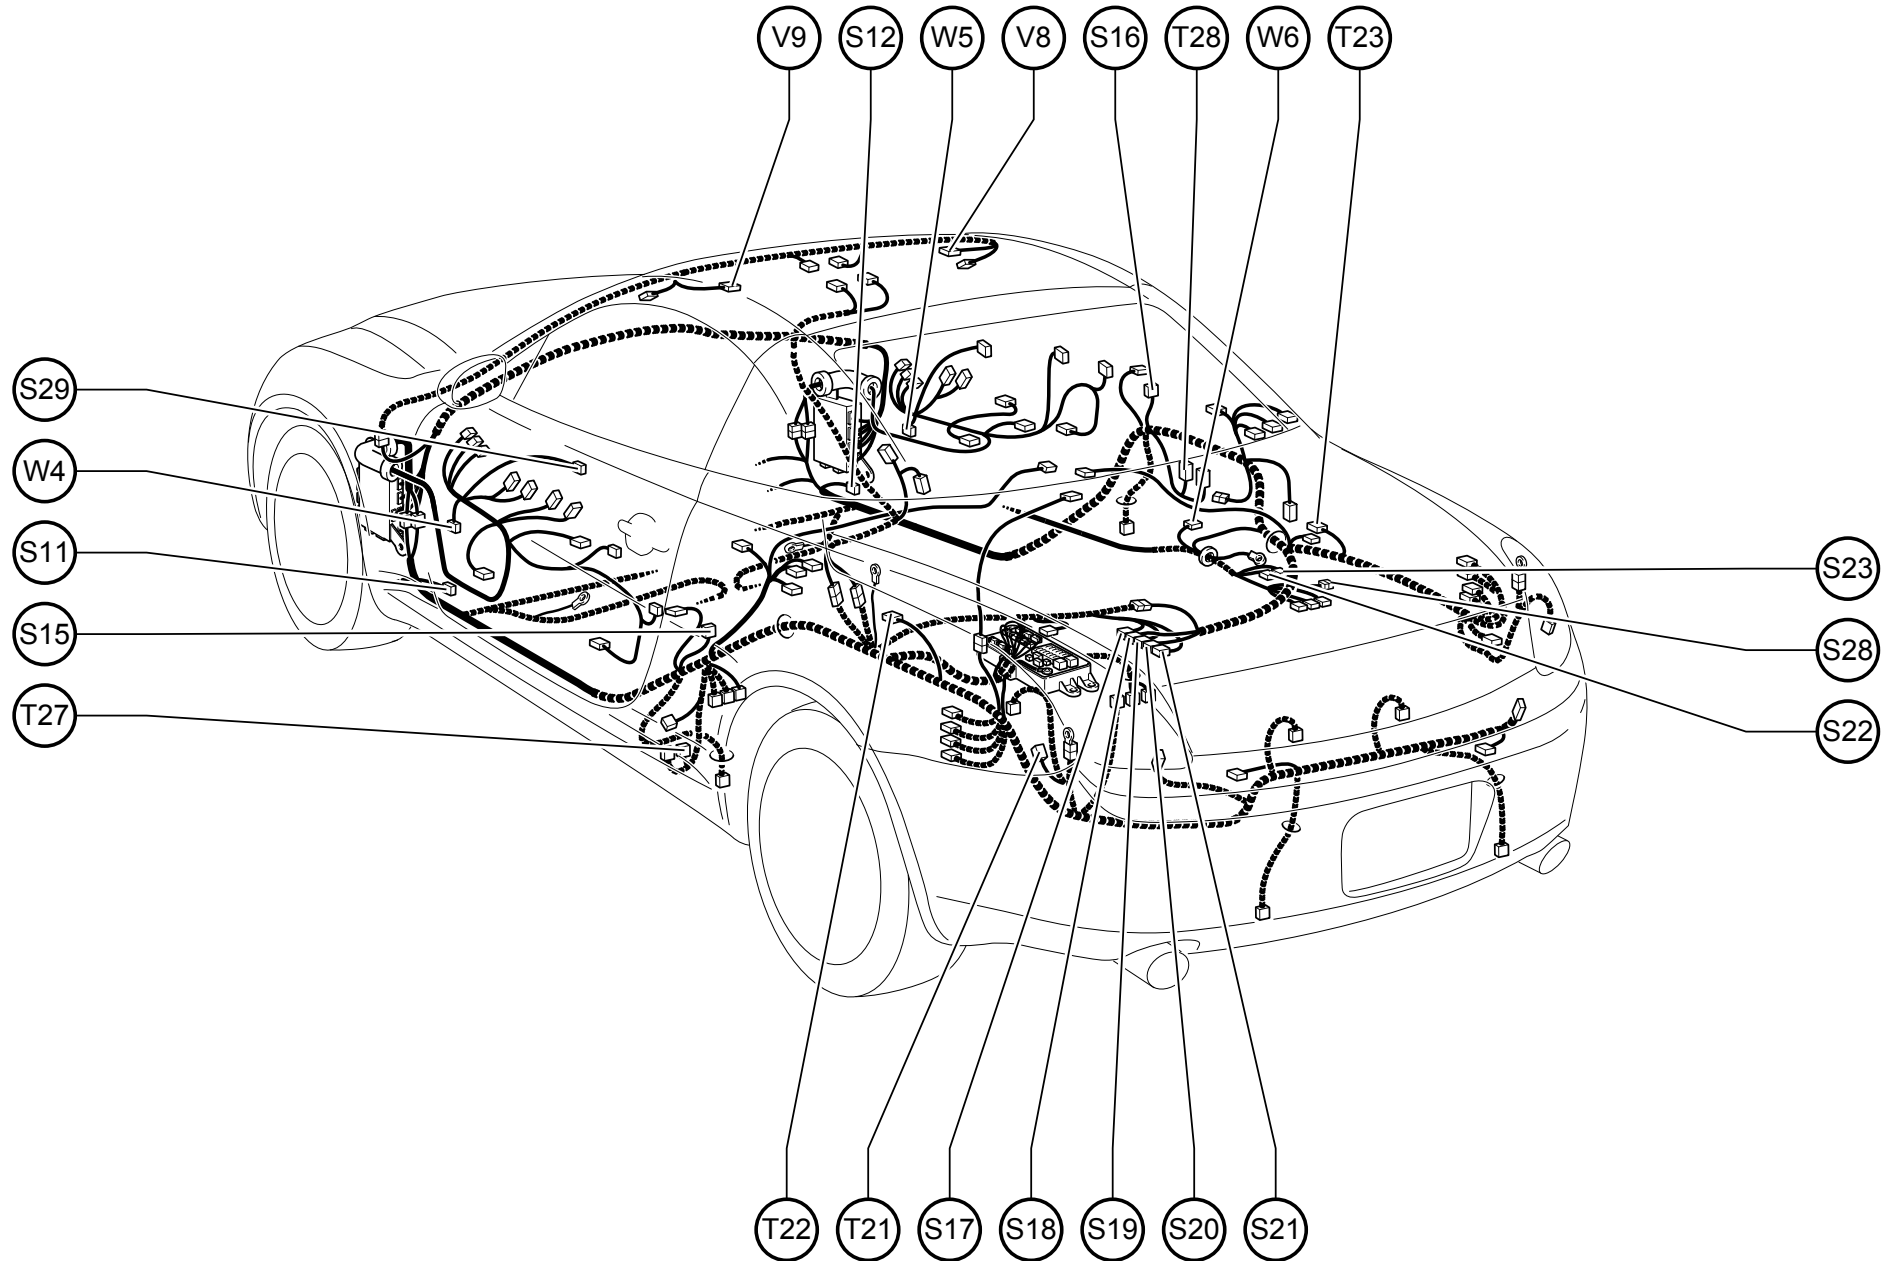

Position of Parts in Body <RHD>

Position of Parts in Body <RHD>

---

- S 11 Scuff Plate Light LH
- S 12 Scuff Plate Light RH
- S 15 Side Airbag Sensor LH
- S 16 Side Airbag Sensor RH
- S 17 Sliding Roof Control ECU
- S 18 Sliding Roof Control ECU
- S 19 Sliding Roof Control ECU
- S 20 Sliding Roof Control ECU
- S 21 Sliding Roof Control ECU
- S 22 Stereo Component Amplifier
- S 23 Stereo Component Amplifier
- S 28 Short Connector (Navigation Amplifier)
- S 29 Seat Position Memory SW (Front Passenger's Side)

- T 21 Theft Warning Siren
- T 22 Tire Pressure Antenna Rear LH
- T 23 Tire Pressure Antenna Rear RH
- T 27 Tension Reducer Solenoid LH
- T 28 Tension Reducer Solenoid RH

- V 8 Vanity Light LH
- V 9 Vanity Light RH

- W 4 Woofer (Front LH)
- W 5 Woofer (Front RH)
- W 6 Woofer (Rear)

Position of Parts in Body <RHD>