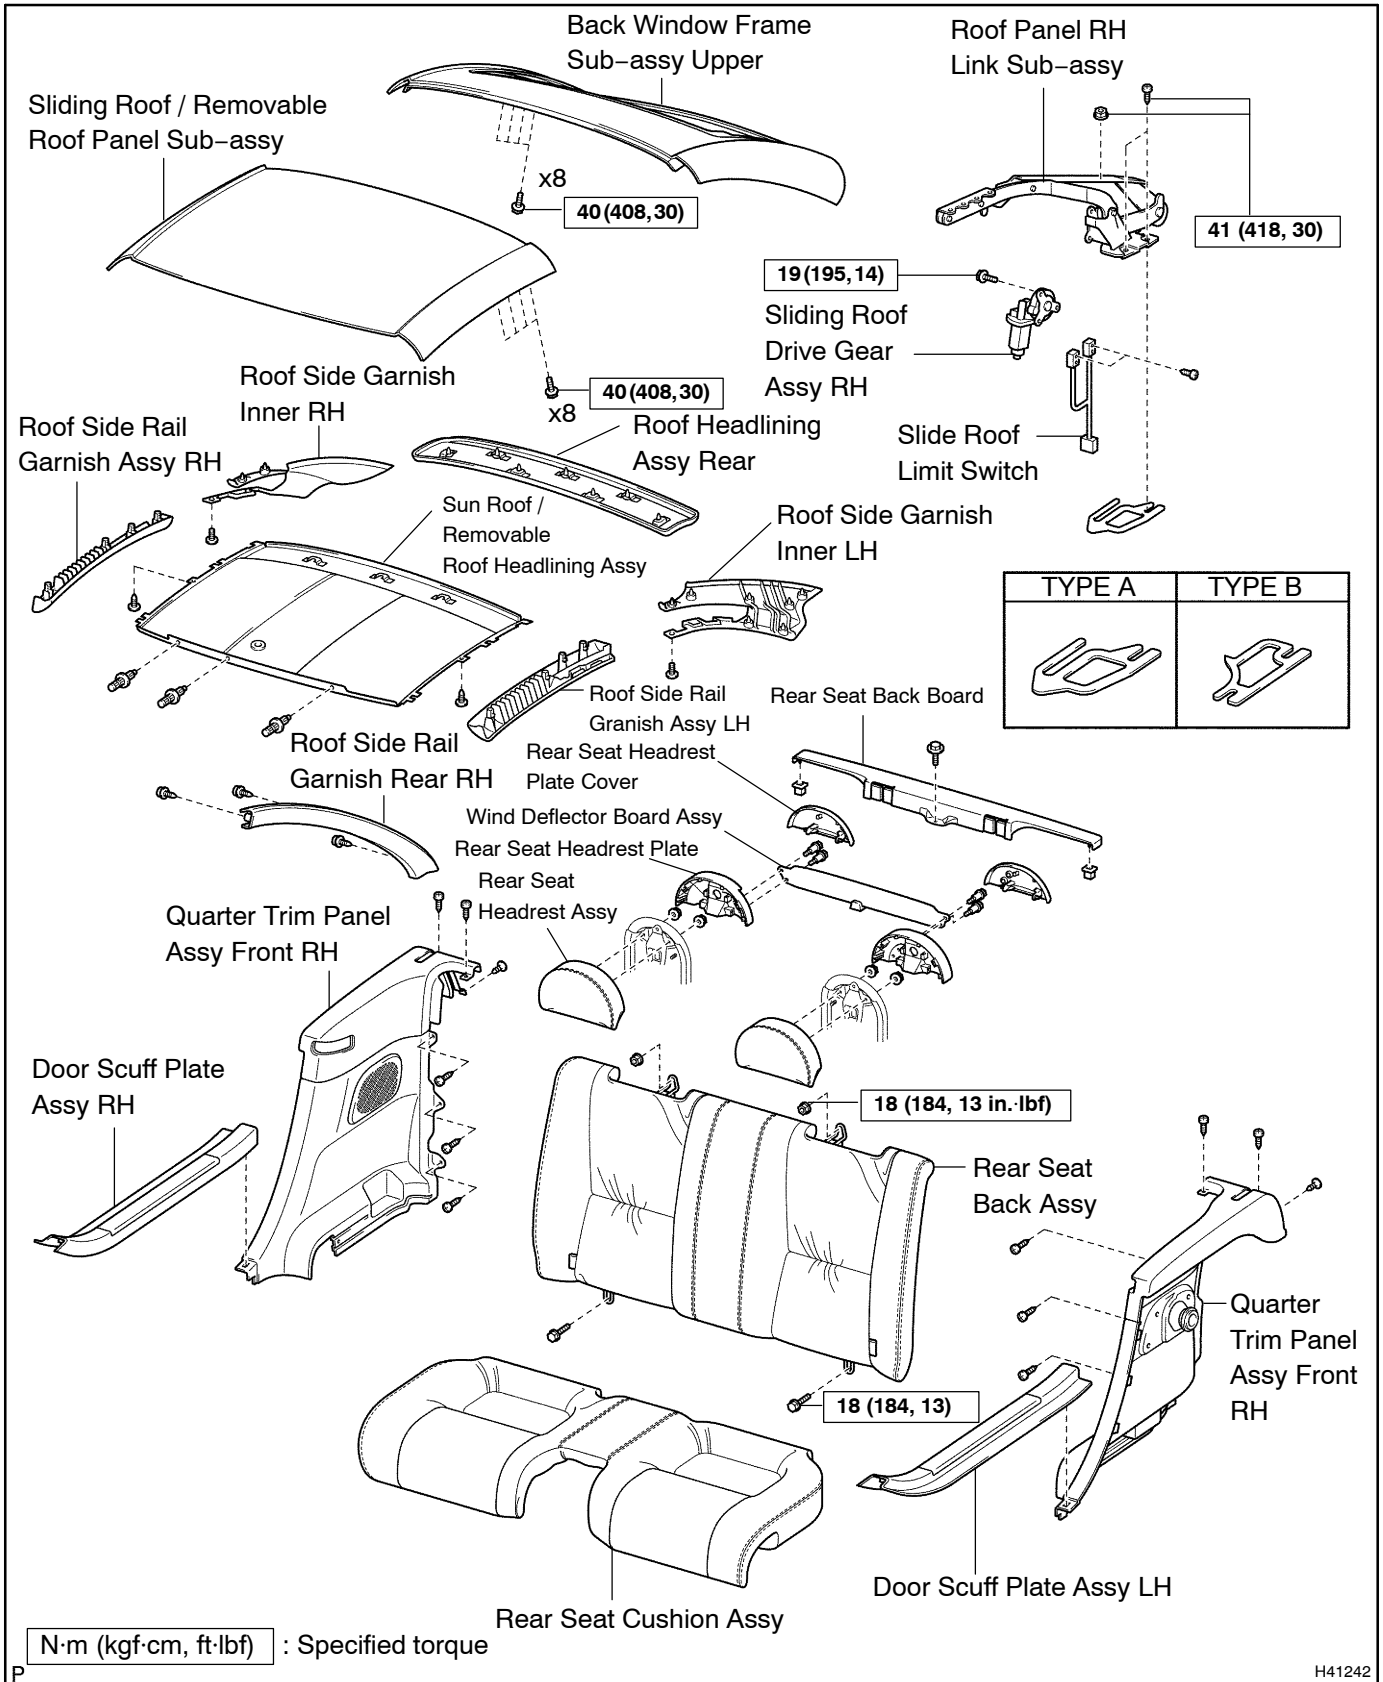

ROOF PANEL RH LINK SUB-ASSY COMPONENTS

74020-01

H41242

SLIDING ROOF/CONVERTIBLE - ROOF PANEL RH LINK SUB-ASSY