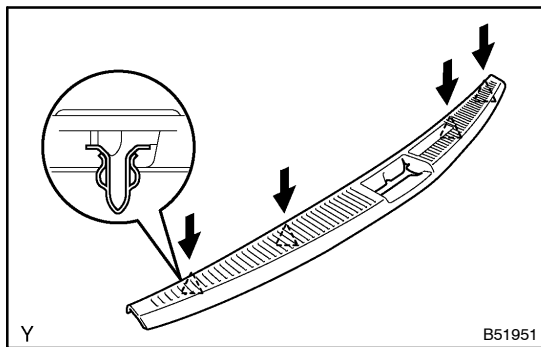

REPLACEMENT

HINT:

- The installation is in the reverse order of the removal. However, when there is a special point concerning the installation, it is indicated.
- On the RH side, use the same procedures as on the LH side.

1. REMOVE TONNEAU COVER STOPPER SUB-ASSY LH

1. Remove the 2 caps, 2 bolts and sliding roof guide rail stopper (rubber part).
2. Using a torx wrench (T40), remove the sliding roof guide rail stopper (bolt) and tonneau cover stopper.
3. Disconnect the connector.

2. REMOVE TONNEAU COVER STOPPER SUB-ASSY RH

1. Remove the 2 caps, 2 bolts, stopper and tonneau cover stopper.

3. REMOVE REAR FLOOR FINISH PLATE

1. Disengage the hook and remove the rear floor finish plate.

4. REMOVE LUGGAGE COMPARTMENT FLOOR MAT

5. REMOVE LUGGAGE COMPARTMENT TRIM COVER LH

1. Remove the 3 clips and luggage compartment trim cover LH.

6. REMOVE LUGGAGE COMPARTMENT TRIM COVER RH

7. REMOVE SPARE WHEEL COVER ASSY

8. REMOVE TOOL BOX COVER

1. Remove the 4 nuts and tool box cover.

9. REMOVE LUGGAGE COMPARTMENT TRIM COVER SUB-ASSY REAR

1. Remove the 2 bolts, 2 strikers, 5 clips and luggage compartment trim rear cover.

10. REMOVE TONNEAU COVER ASSY

1. Remove the 2 caps, 2 nuts and tonneau cover.

11. REMOVE LUGGAGE COMPARTMENT TRIM COVER INNER LOWER

1. Remove the 2 bolts, 2 strikers, 6 clips and luggage compartment trim inner lower cover.

12. REMOVE LUGGAGE COMPARTMENT TRIM COVER FRONT

1. Remove the 6 clips and luggage compartment trim front cover.

13. REMOVE LUGGAGE COMPARTMENT TRIM COVER SIDE LH

1. Remove the 4 clips and luggage compartment trim side cover LH.

14. REMOVE LUGGAGE COMPARTMENT TRIM COVER SIDE RH