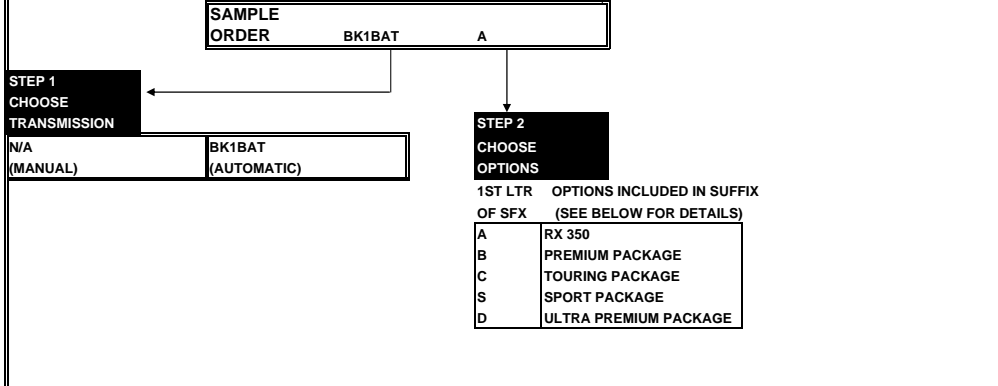

SERIES/MODEL **RX 350**
2010MY

SERIES/PAGE RX3_1
EFF. DATE: 10/21/2008
REPLACES : -

STEP 3 CHOOSE COLOUR

2ND LTR	COLOUR	EXTERIOR COLOUR	INTERIOR MATERIAL	INTERIOR COLOUR	N/A ON SFX
K	0077	STARFIRE PEARL	PREMIUM FABRIC	PARCHMENT	B,C,D,S
K			LEATHER	PARCHMENT	A,D,S
K			PREMIUM LEATHER	PARCHMENT	A,B,C,S
M	0077	STARFIRE PEARL	PREMIUM FABRIC	BLACK	B,C,D,S
M			LEATHER	BLACK	A,D
M			PREMIUM LEATHER	BLACK	A,B,C,S
L	01G0	SMOKY GRANITE MICA	PREMIUM FABRIC	LIGHT GREY	B,C,D,S
L			LEATHER	LIGHT GREY	A,D,S
L			PREMIUM LEATHER	LIGHT GREY	A,B,C,S
M	01G0	SMOKY GRANITE MICA	PREMIUM FABRIC	BLACK	B,C,D,S
M			LEATHER	BLACK	A,D
M			PREMIUM LEATHER	BLACK	A,B,C,S
L	01G1	TUNGSTEN PEARL	PREMIUM FABRIC	LIGHT GREY	B,C,D,S
L			LEATHER	LIGHT GREY	A,D,S
L			PREMIUM LEATHER	LIGHT GREY	A,B,C,S
M	01G1	TUNGSTEN PEARL	PREMIUM FABRIC	BLACK	B,C,D,S
M			LEATHER	BLACK	A,D
M			PREMIUM LEATHER	BLACK	A,B,C,S
K	0212	OBSDIAN	PREMIUM FABRIC	PARCHMENT	B,C,D,S
K			LEATHER	PARCHMENT	A,D,S
K			PREMIUM LEATHER	PARCHMENT	A,B,C,S
M	0212	OBSDIAN	PREMIUM FABRIC	BLACK	B,C,D,S
M			LEATHER	BLACK	A,D
M			PREMIUM LEATHER	BLACK	A,B,C,S
K	03R1	MATADOR RED MICA	PREMIUM FABRIC	PARCHMENT	B,C,D,S
K			LEATHER	PARCHMENT	A,D,S
K			PREMIUM LEATHER	PARCHMENT	A,B,C,S
M	03R1	MATADOR RED MICA	PREMIUM FABRIC	BLACK	B,C,D,S
M			LEATHER	BLACK	A,D
M			PREMIUM LEATHER	BLACK	A,B,C,S
K	04T1	GOLDEN ALMOND METALLIC	PREMIUM FABRIC	PARCHMENT	B,C,D,S
K			LEATHER	PARCHMENT	A,D,S
K			PREMIUM LEATHER	PARCHMENT	A,B,C,S
K	04T5	TRUFFLE MICA	PREMIUM FABRIC	PARCHMENT	B,C,D,S
K			LEATHER	PARCHMENT	A,D,S
K			PREMIUM LEATHER	PARCHMENT	A,B,C,S
L	08U9	CERULEAN BLUE METALLIC	PREMIUM FABRIC	LIGHT GREY	B,C,D,S
L			LEATHER	LIGHT GREY	A,D,S
L			PREMIUM LEATHER	LIGHT GREY	A,B,C,S
M	08U9	CERULEAN BLUE METALLIC	PREMIUM FABRIC	BLACK	B,C,D,S
M			LEATHER	BLACK	A,D
M			PREMIUM LEATHER	BLACK	A,B,C,S

OPTION CONTENTS AND PRICING

NAME	PREMIUM PACKAGE	TOURING PACKAGE
CONTENTS	PERFORATED LEATHER SEAT SURFACES HEATED & VENTILATED FRONT SEATS DRIVER SEAT MEMORY SYSTEM AUTO-DIMMING SIDE VIEW MIRRORS POWER MOONROOF BI-XENON HID HEADLAMPS AUTOMATIC HIGH BEAM FEATURE AUTO LEVELING HEADLAMP SYSTEM ADAPTIVE FRONT LIGHTING SYSTEM POWER REAR DOOR WITH JAM PROTECTION BACKUP CAMERA 1 WALLET SIZE SMART CARD KEY AUTO-DIMMING REAR VIEW MIRROR WITH INTEGRATED BACKUP CAMERA	PREMIUM PACKAGE PLUS: 19" ALUMINUM ALLOY WHEELS P235/55R19 TIRES VOICE-ACTIVATED HDD NAVIGATION SYSTEM XM REAL-TIME TRAFFIC CAPABILITY 12 SPEAKER LEXUS PREMIUM AUDIO REAR SUBWOOFER USB AUDIO INPUT WOOD AND LEATHER WRAPPED STEERING WHEEL WOOD AND LEATHER WRAPPED SHIFT KNOB <i>(DELETE BACKUP CAMERA IN AUTO-DIMMING REAR VIEW MIRROR)</i>