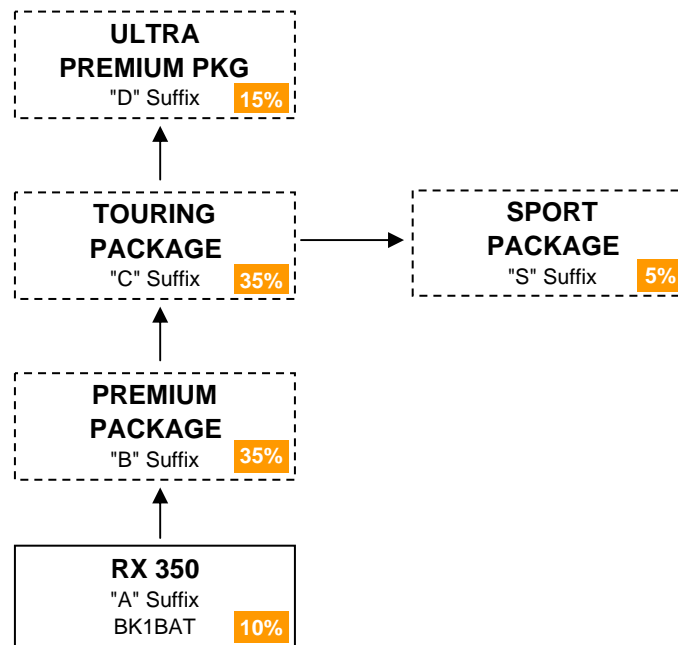

Date: 10/21/2008

VEHICLE ORDERING GUIDE

RX 350 - 2010 Model Year

Marketing Name	TCI Model	Transmission
RX 350	BK1BAT	6 speed Automatic

Vehicle may not come exactly as shown

2010 RX 350 Model Line Up

Note: Preliminary information at time of printing

What's New for 2010 RX 350

Changes to Standard Equipment

2010 is FULL MODEL CHANGE timing for RX 350

Model code changes from HK31UP to BK1BAT

New Standard Equipment:

- 18-inch Alloy Wheels
- P235/50R18 M+S Tires
- XM Satellite Radio (Factory Activated)
- Smart Entry System
- Push Button Start
- Bluetooth Capability
- Rear Seat Side Airbags
- Double Wishbone Rear Suspension
- Retractable Outside Rearview Mirrors
- Integrated Turn Signal Lamps
- Puddle Lamps
- Rear Seatbelt Pretensioners
- Hill Ascent Control (HAC)
- Temporary Spare Tire
- 6-Speed Automatic Transmission
- Sequential Shift Mode
- Active Torque Control 4WD System
- Electric Power Steering
- Multi-Information Display
- Front Passenger Knee Airbag
- Premium Fabric Seat Surfaces
- Sliding Rear Seat
- Remote Release for Folding Rear Seatbacks
- Active Front Headrests with Whiplash Protection
- Roof Mounted Satellite Fin Antenna