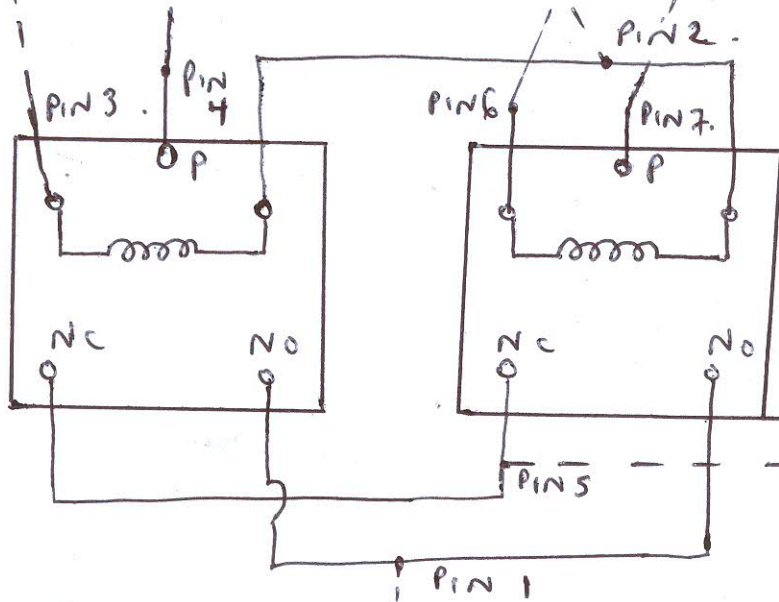

CRV - 12V RELAY

NC = normal close.
 NO = normal open.
 P = pole or common.