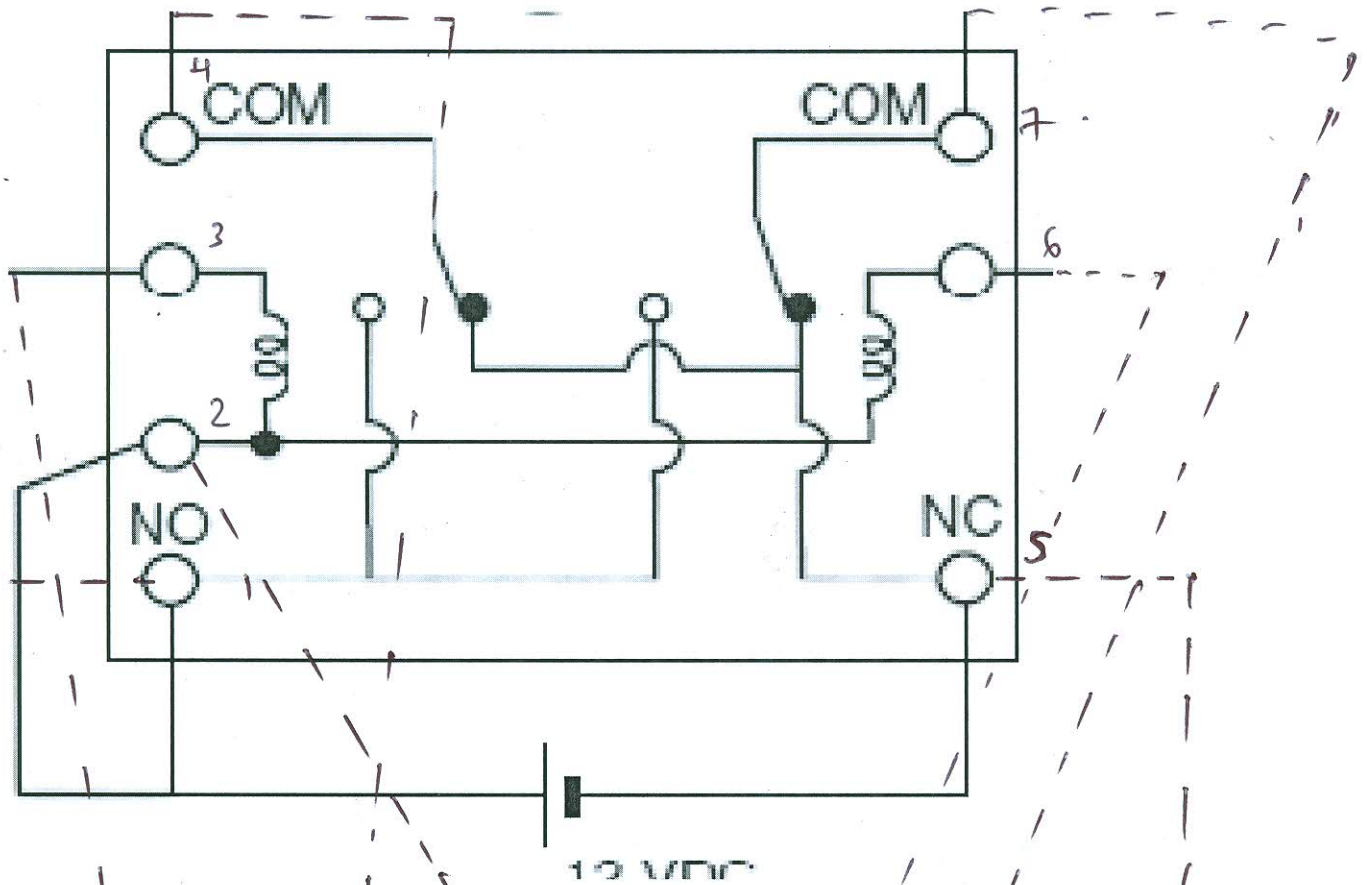

CRV - 12V RELAY

NC = normal close.
 NO = normal open.
 P = pole or common.