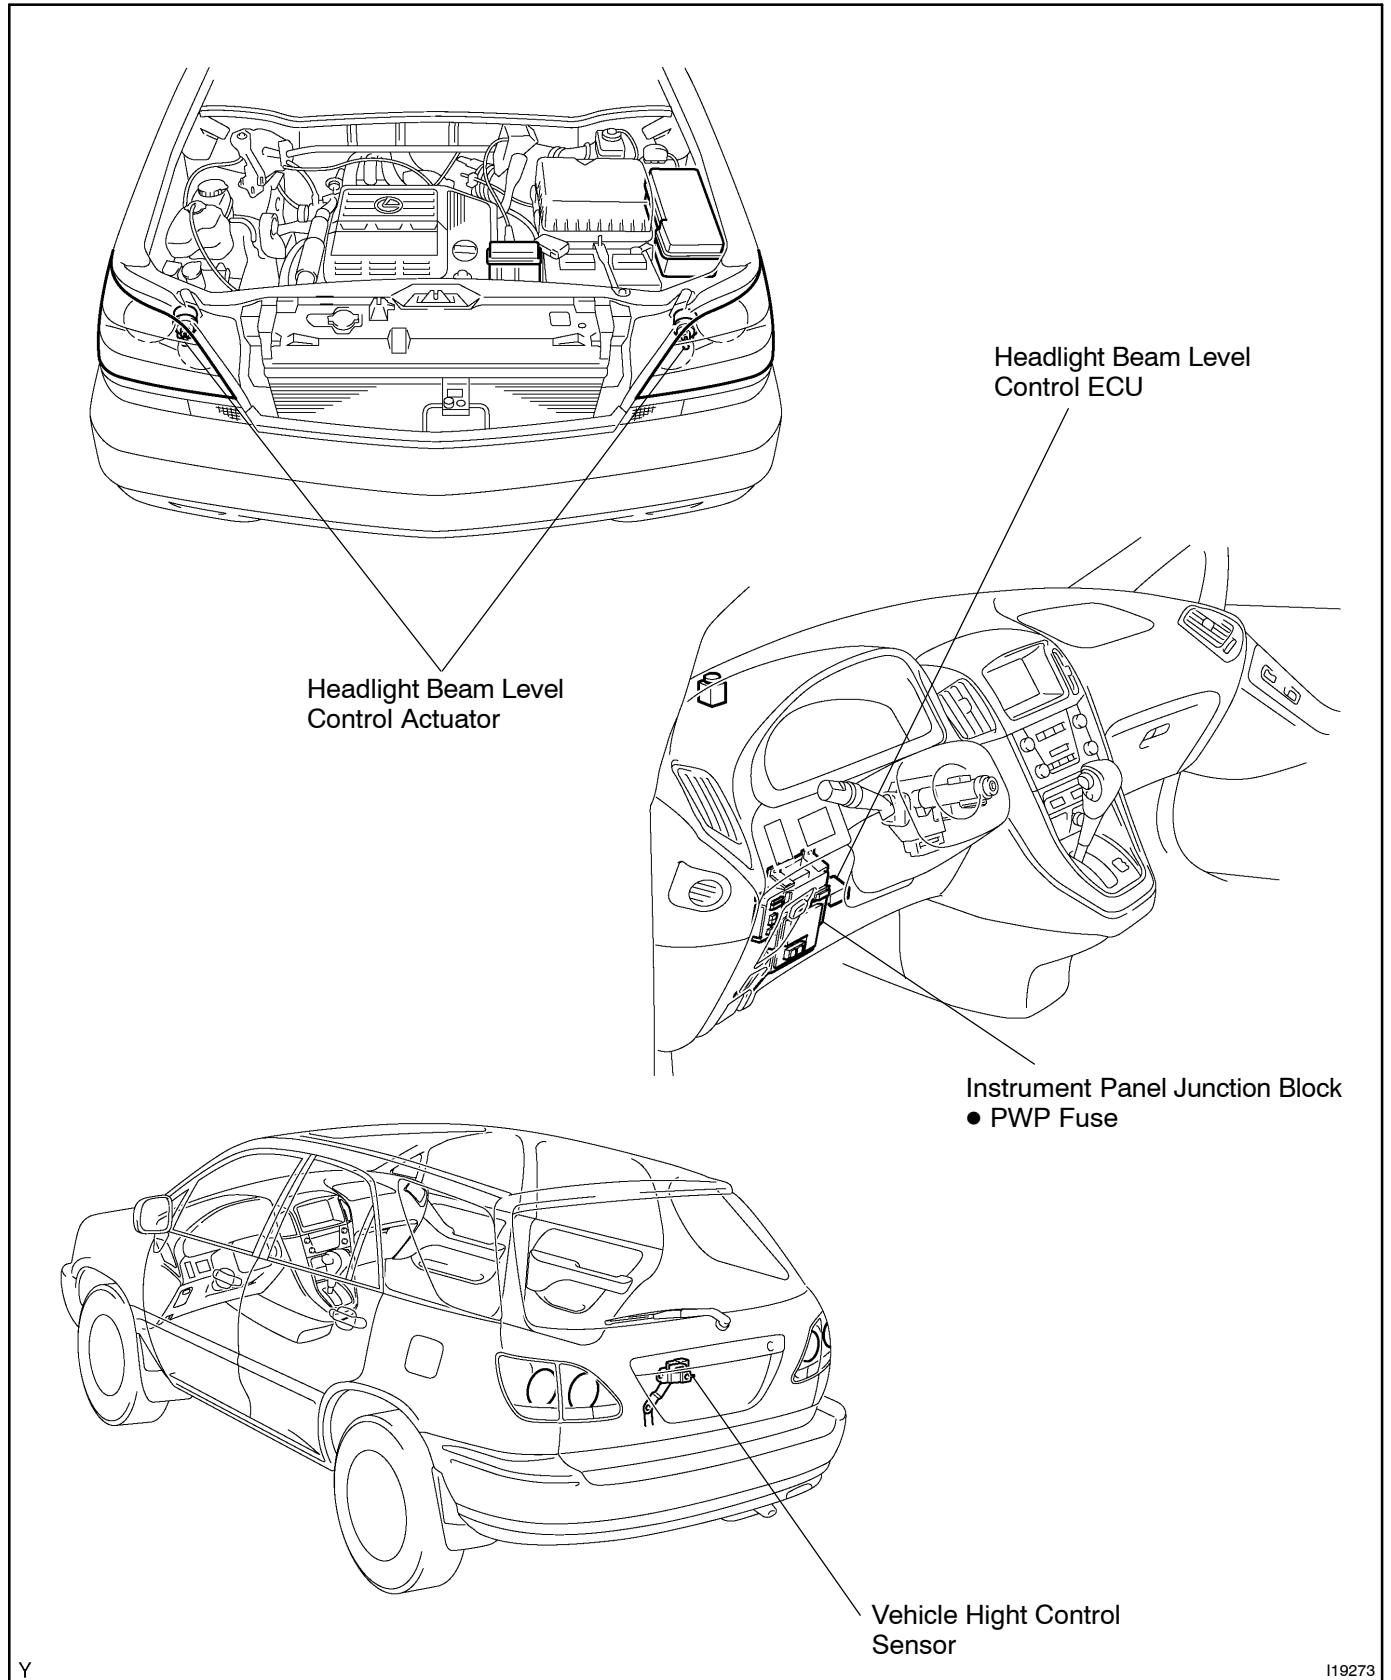

# HEADLIGHT BEAM LEVEL CONTROL SYSTEM (HID Type) LOCATION

BE1BI-03

119273