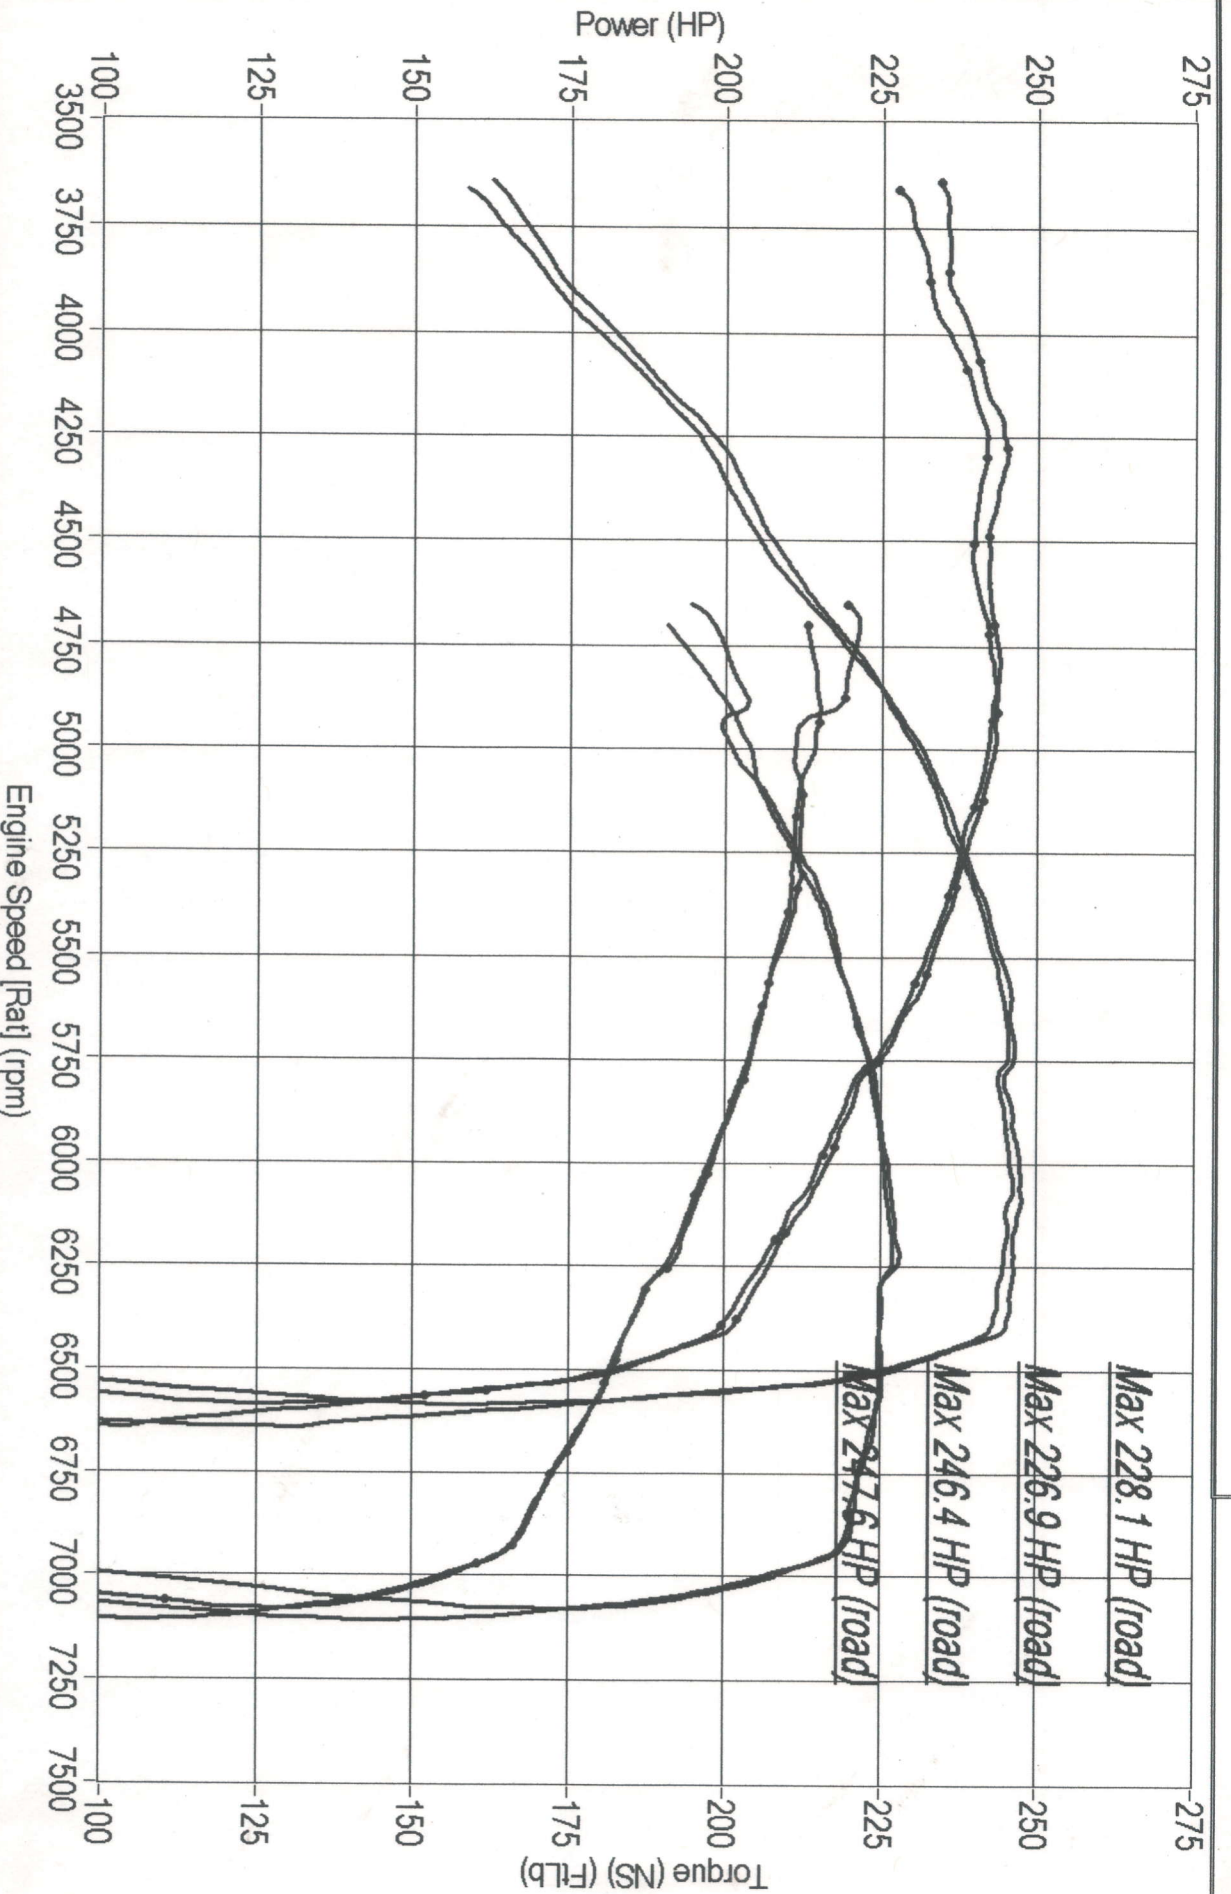

Automotive Dynamometry

ID 003420
Customer Colle, David

#1

ID	Date	Time	Run	IN@RR	Run Description	ID	Date	Time	Run	IN@RR	Run Description
003420	06-09-12	12:35:45	2	85@100		003420	06-22-13	10:47:10	4	85@100	
003420	06-09-12	12:34:36	1	85@100							
003420	06-22-13	10:45:40	3	85@100							