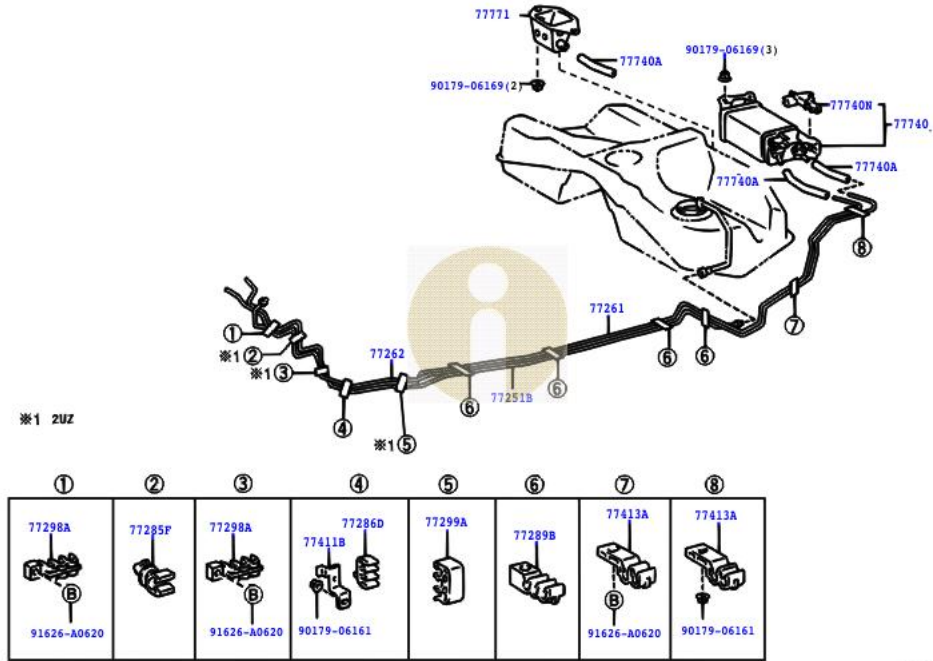

Catalogue: LEXUS GS300/400/430 (1998 - 2005)

Section: 77.01D FUEL TANK & TUBE ILLUST NO. 2 OF 2; (9708-0007);

VIN: Registration:

Build date:

770406-E