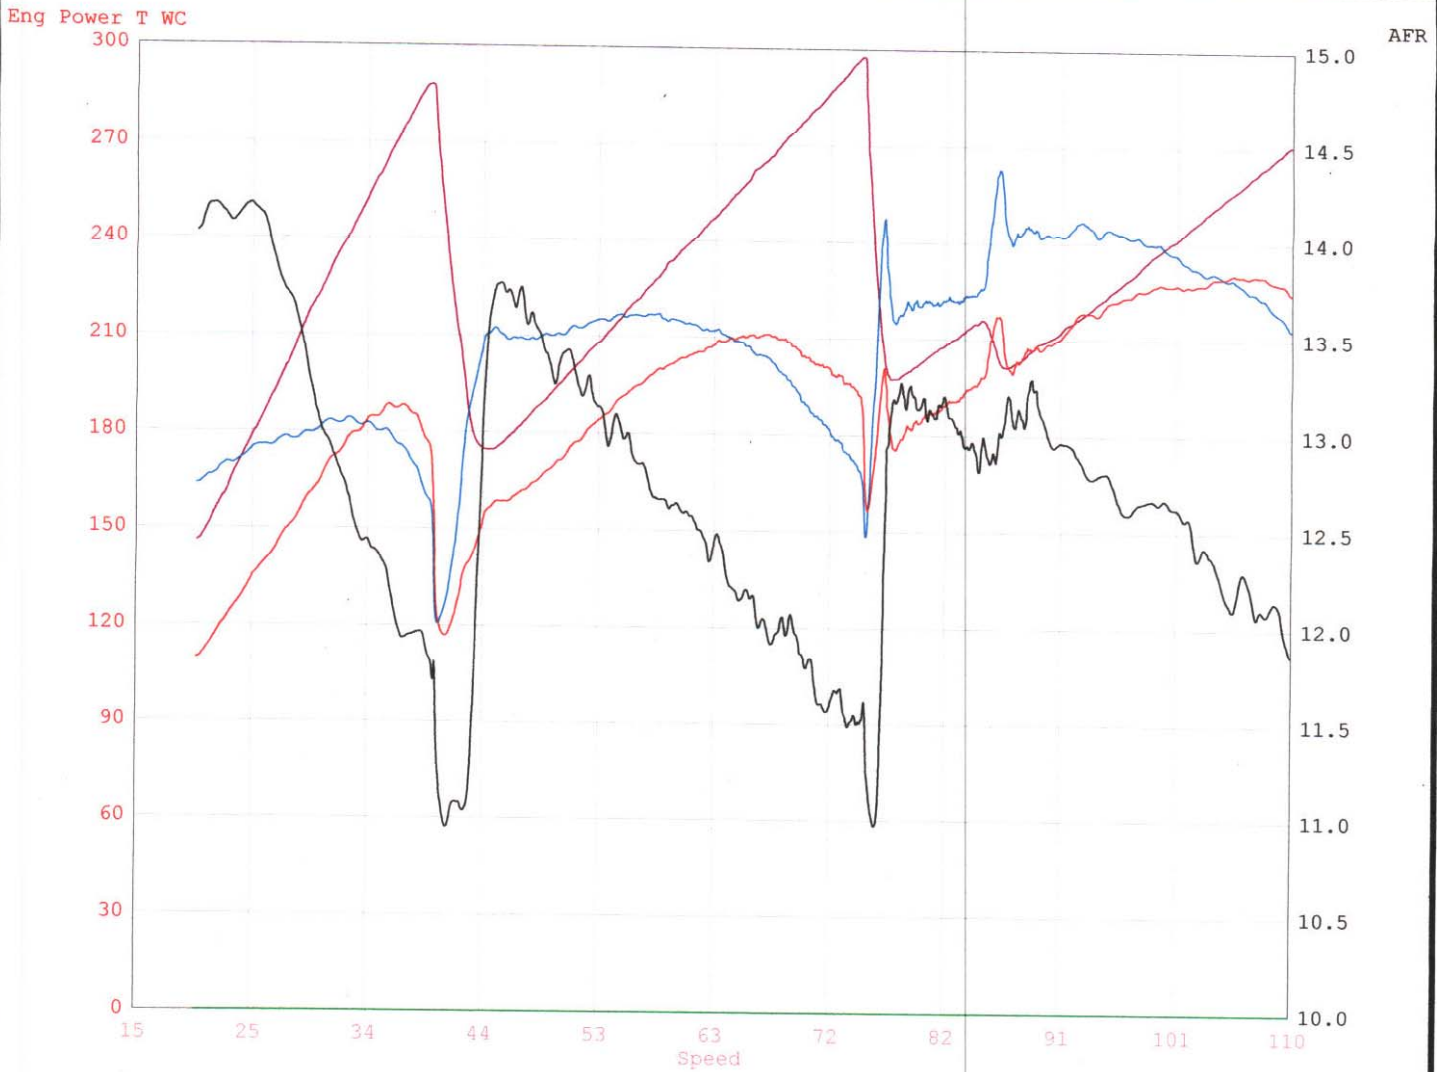

## SW TUNING.COM

8060-B GLADE AVE,  
OKLAHOMA CITY, OK 73132  
Phone: 405-728-5044 / - Fax: 866-627-6409 /

Date Printed : 2006/12/11 Filter Mode : FIR  
Time Printed : 11:31:37 Filter Value : 5

Run#	License	Owner	Acquired	Test Comments
1	VWZ-926	MARSHAL	12/11 11:26:40	97 LEXUS SC400 BASELINE
2				
3				

Channel / Run	Min			Max			Avg		
	1	2	3	1	2	3	1	2	3
Engine Speed (RPM)	3435			5960			4813		
Eng Torque T WC (Ft-Lb)	121			263			208		
Eng Power T WC (HP)	110			230			190		
AFR (Ratio)	11.0			14.2			12.7		
-15 to 45 PSI (PSI)	-0.8			-0.3			-0.6		