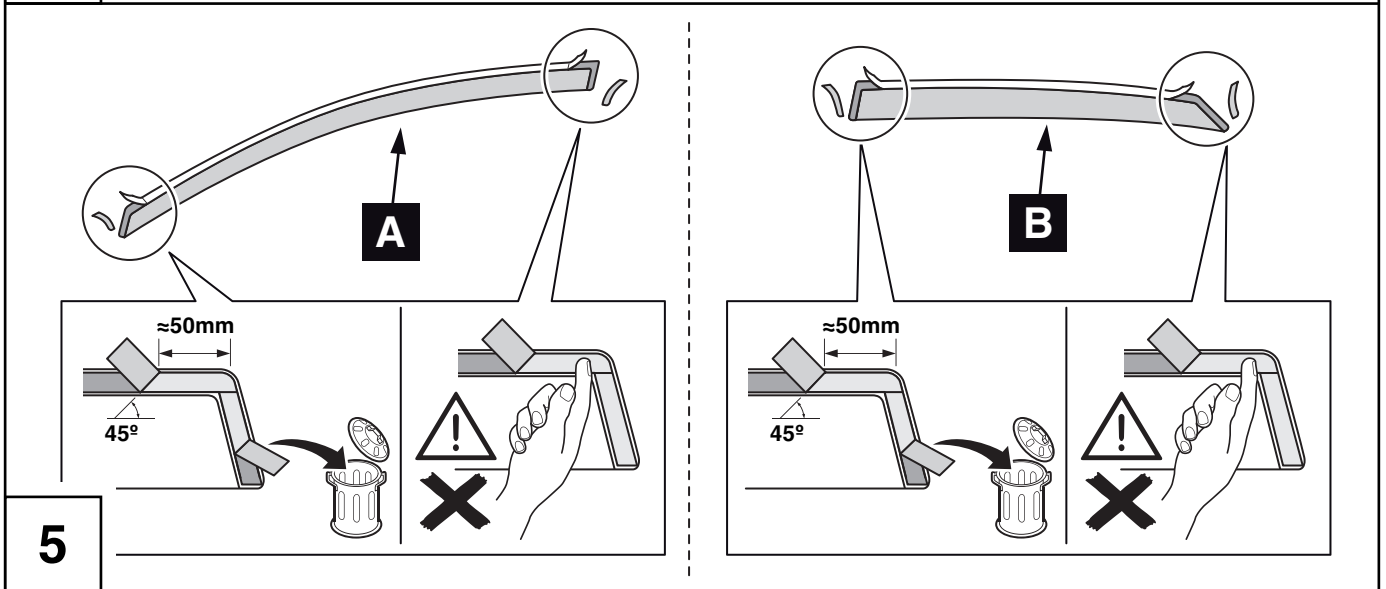

1 2

0 mm 2 mm

3

D

AUTOMOTIVE SURFACE CLEANER

- For use in cleaning painted metal, glass and other vehicle surfaces
- Read installation instructions before use
- www.lexus.co.uk/customer-club

7

Max. 90 Km/h