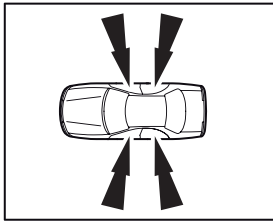

1 2

0 mm 2 mm

3

D

AUTOMOTIVE SURFACE CLEANER

- For use in cleaning painted metal, glass and other vehicle surfaces
- Read installation instructions before use
- www.lexus.co.uk/customer-club

7

Max. 90 Km/h