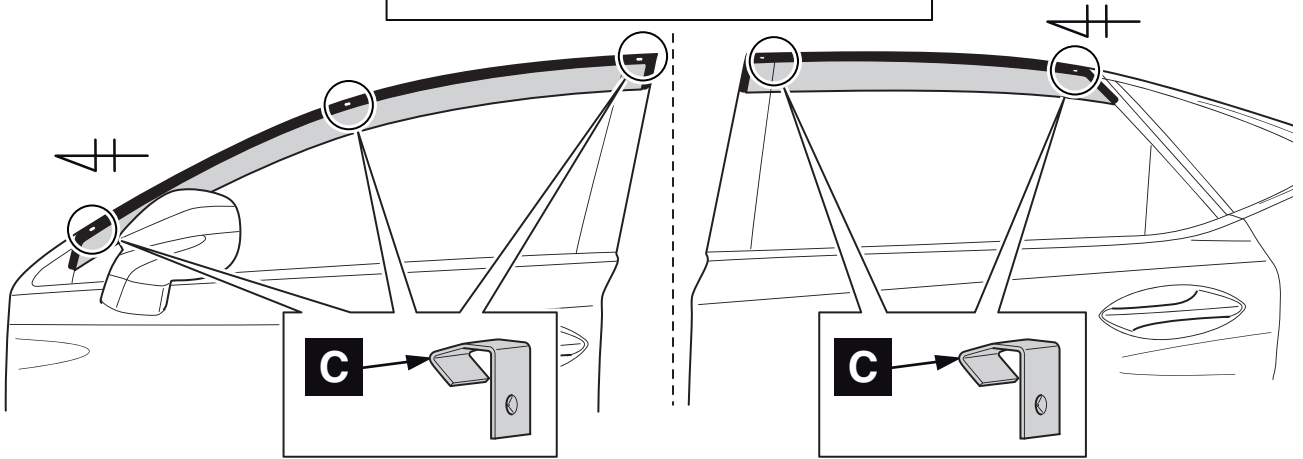

1 2

0 mm 2 mm

3

D

AUTOMOTIVE SURFACE CLEANER

- For use in cleaning painted metal, glass and other vehicle surfaces
- Read installation instructions before use
- www.lexus.co.uk/customer-club

7

Max. 90 Km/h