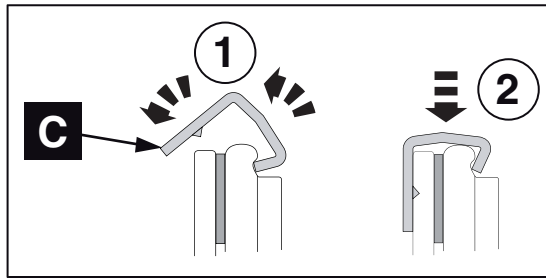

1 2

0 mm 2 mm

3

D

AUTOMOTIVE SURFACE CLEANER

- For use in cleaning painted metal, glass and other vehicle surfaces
- Read installation instructions before use
- www.lexus.co.uk/customer-club

7

Max. 90 Km/h