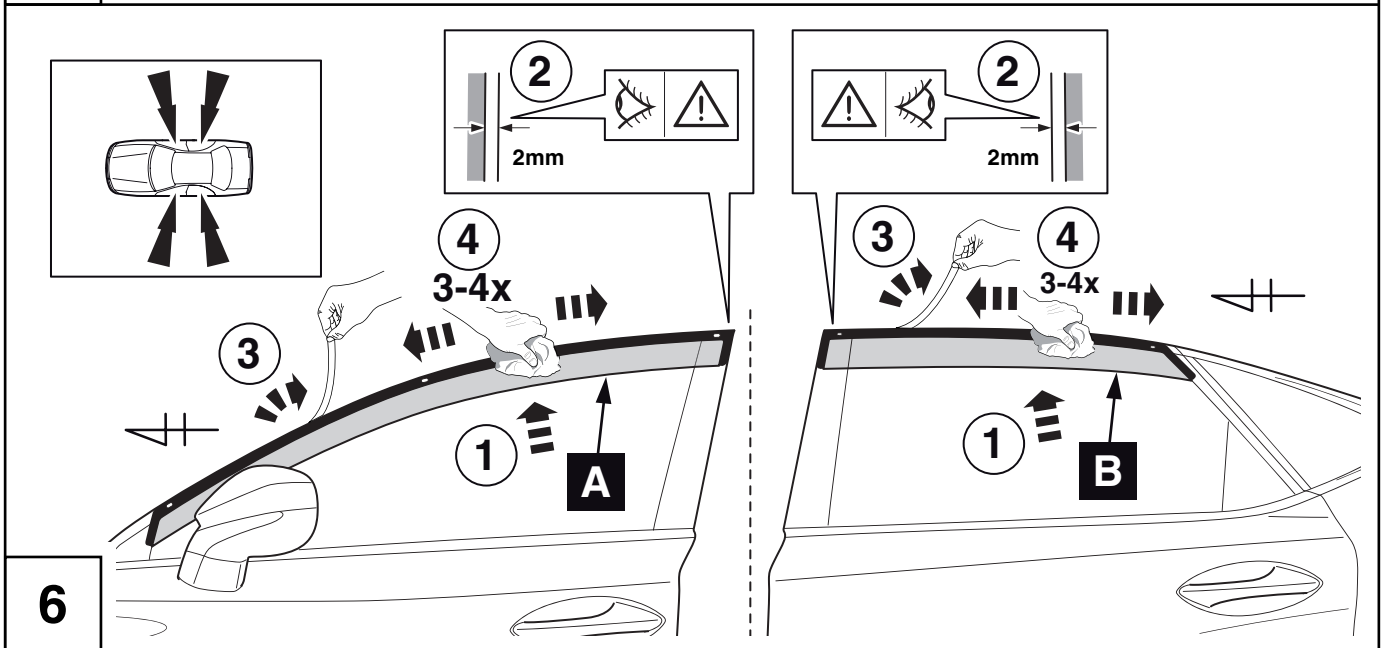

1 2

0 mm 2 mm

3

D

AUTOMOTIVE SURFACE CLEANER

- For use in cleaning painted metal, glass and other vehicle surfaces
- Read installation instructions before use
- www.lexus.co.uk/customer-club

7

Max. 90 Km/h