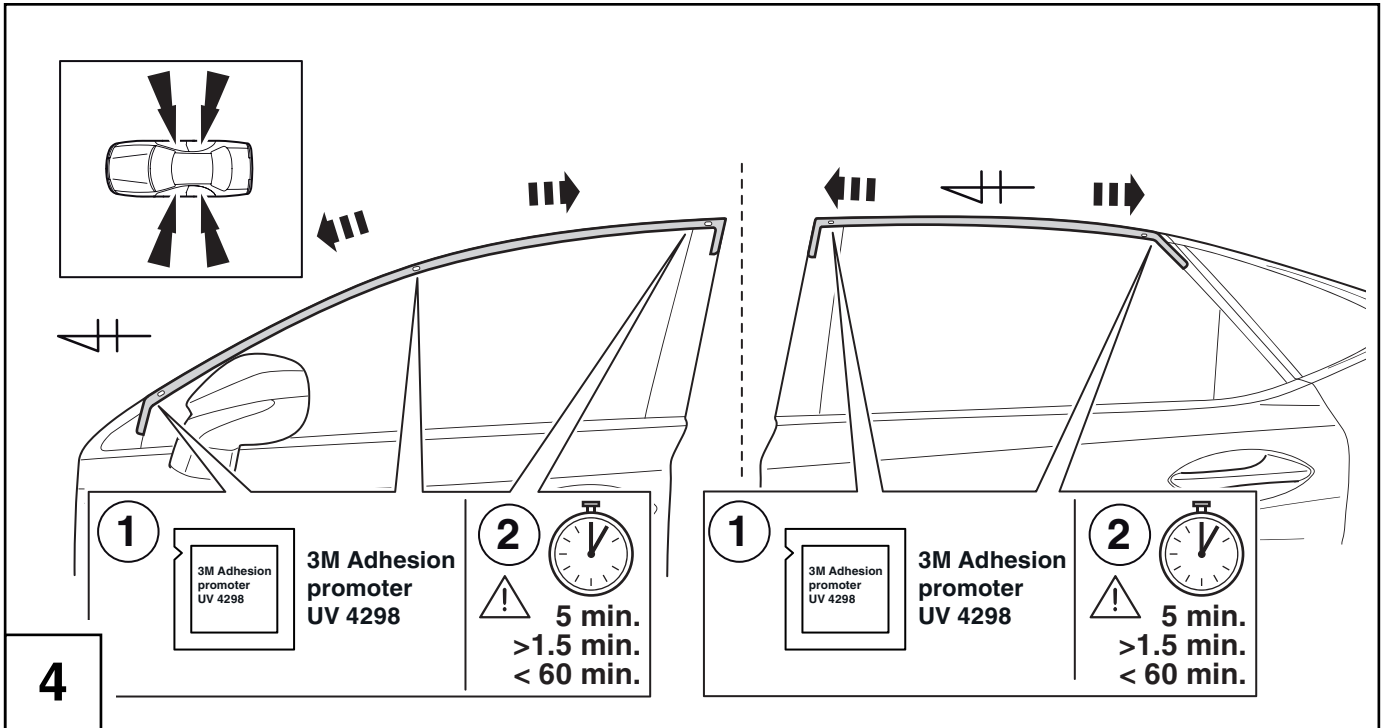

1 2

0 mm 2 mm

3

D

AUTOMOTIVE SURFACE CLEANER

- For use in cleaning painted metal, glass and other vehicle surfaces
- Read installation instructions before use
- www.lexus.co.uk/customer-club

7

Max. 90 Km/h