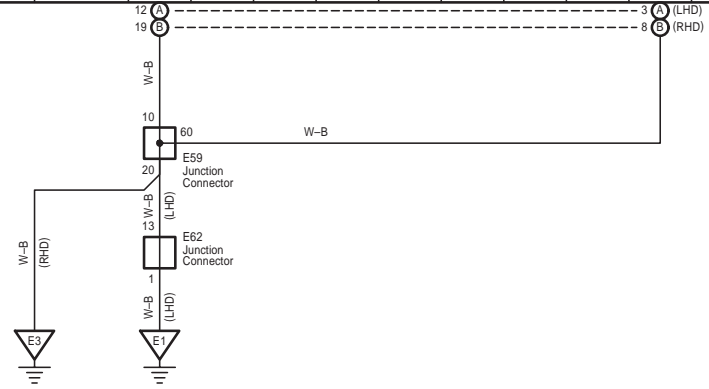

E14(A), (B)
Headlight Dimmer Switch Assembly

	EL	T	H	A	HL	HU	HF	BFG	LFG	B
Light Control Switch	OFF									
	Tail	○	○							
	Head	○	○	○						
	AUTO	○		○						
Dimmer Switch	Low	○			○					
	High	○				○				
	Flash	○				○	○			
Fog Switch	OFF							○	○	
	Front							○	○	
	Rear								○	○