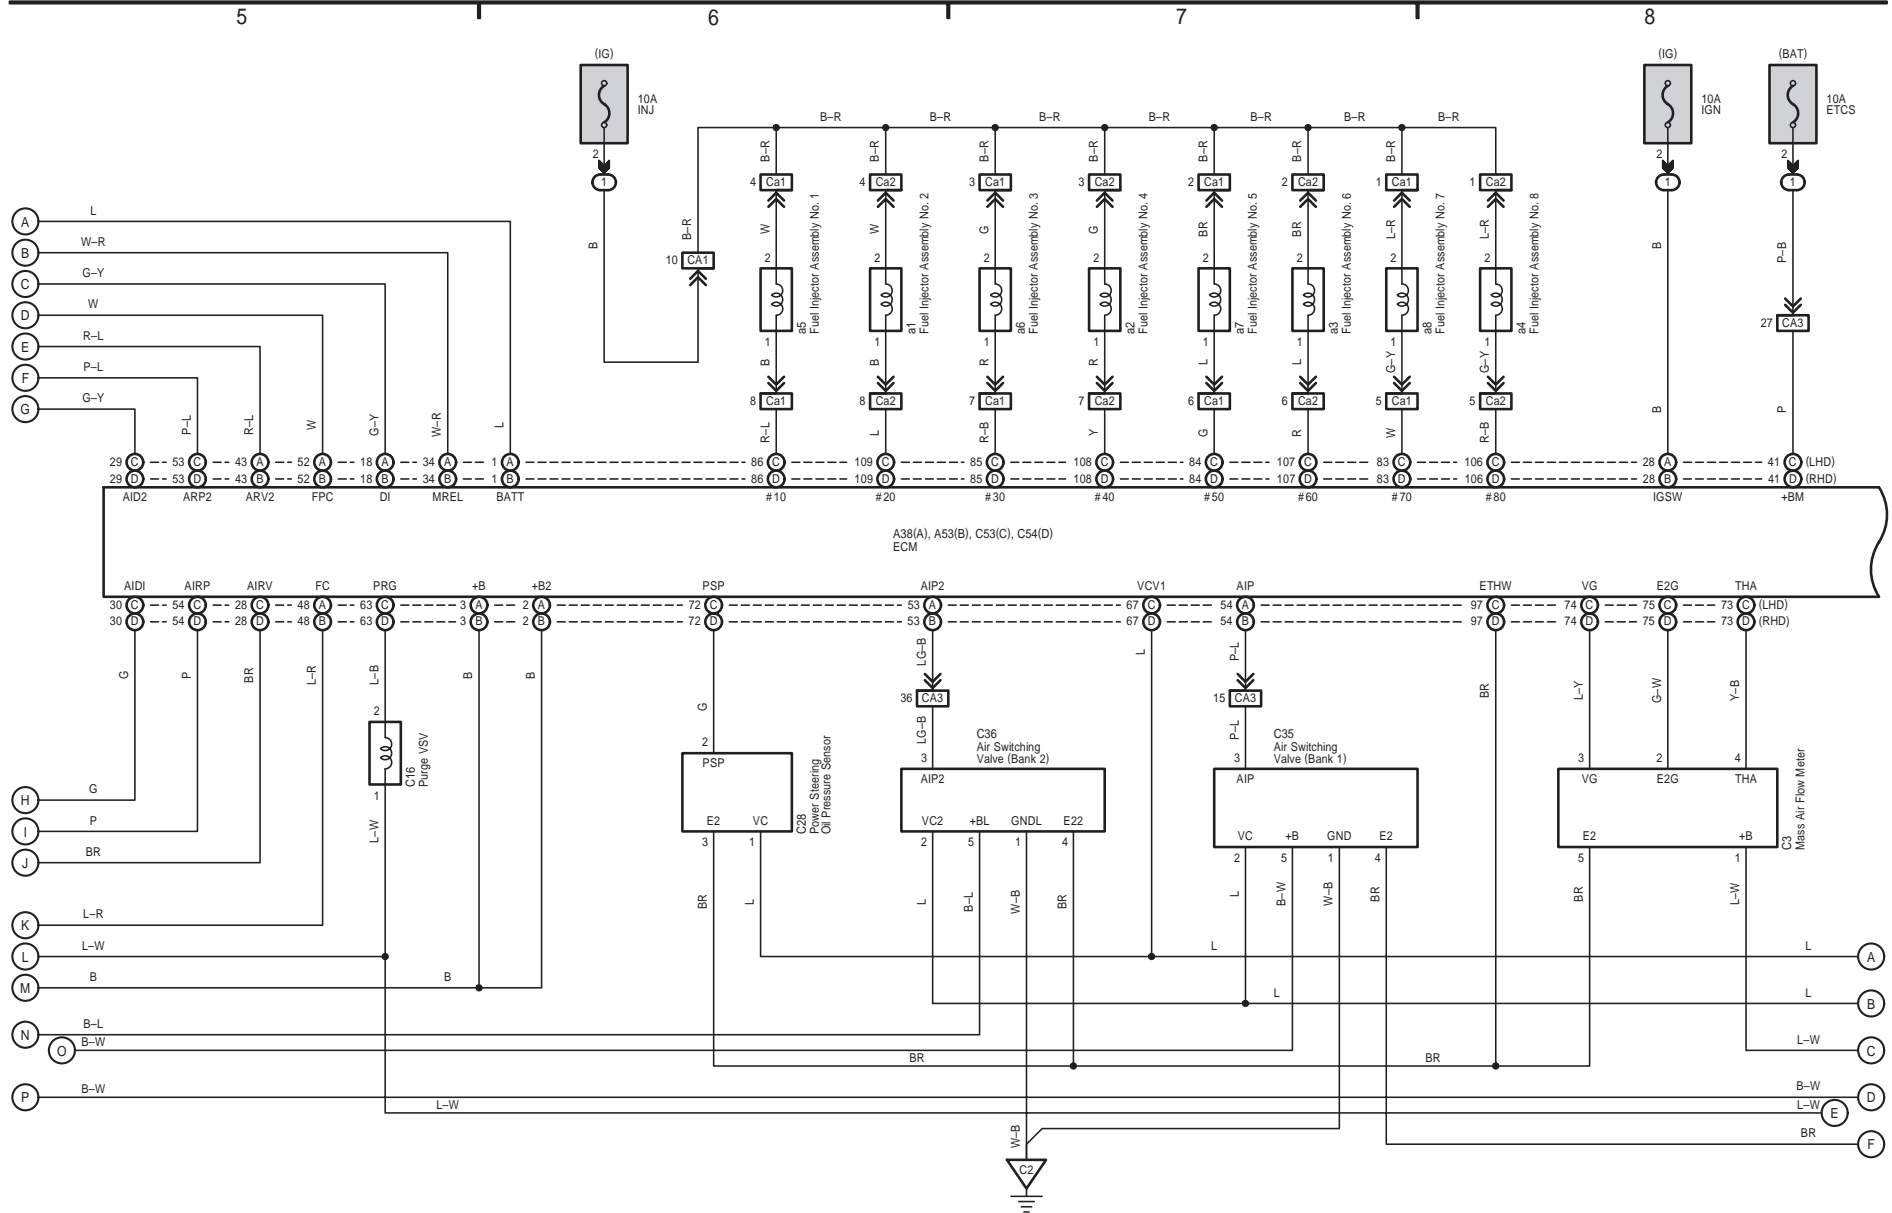

Engine Control

+ 1 : Shielded

LX 570 (EM08G4E)

- * 1 : Shielded
- * 3 : Before Jul. 2009 Production
- * 4 : From Jul. 2009 Production
- * 5 : Before Aug. 2010 Production
- * 6 : From Aug. 2010 Production