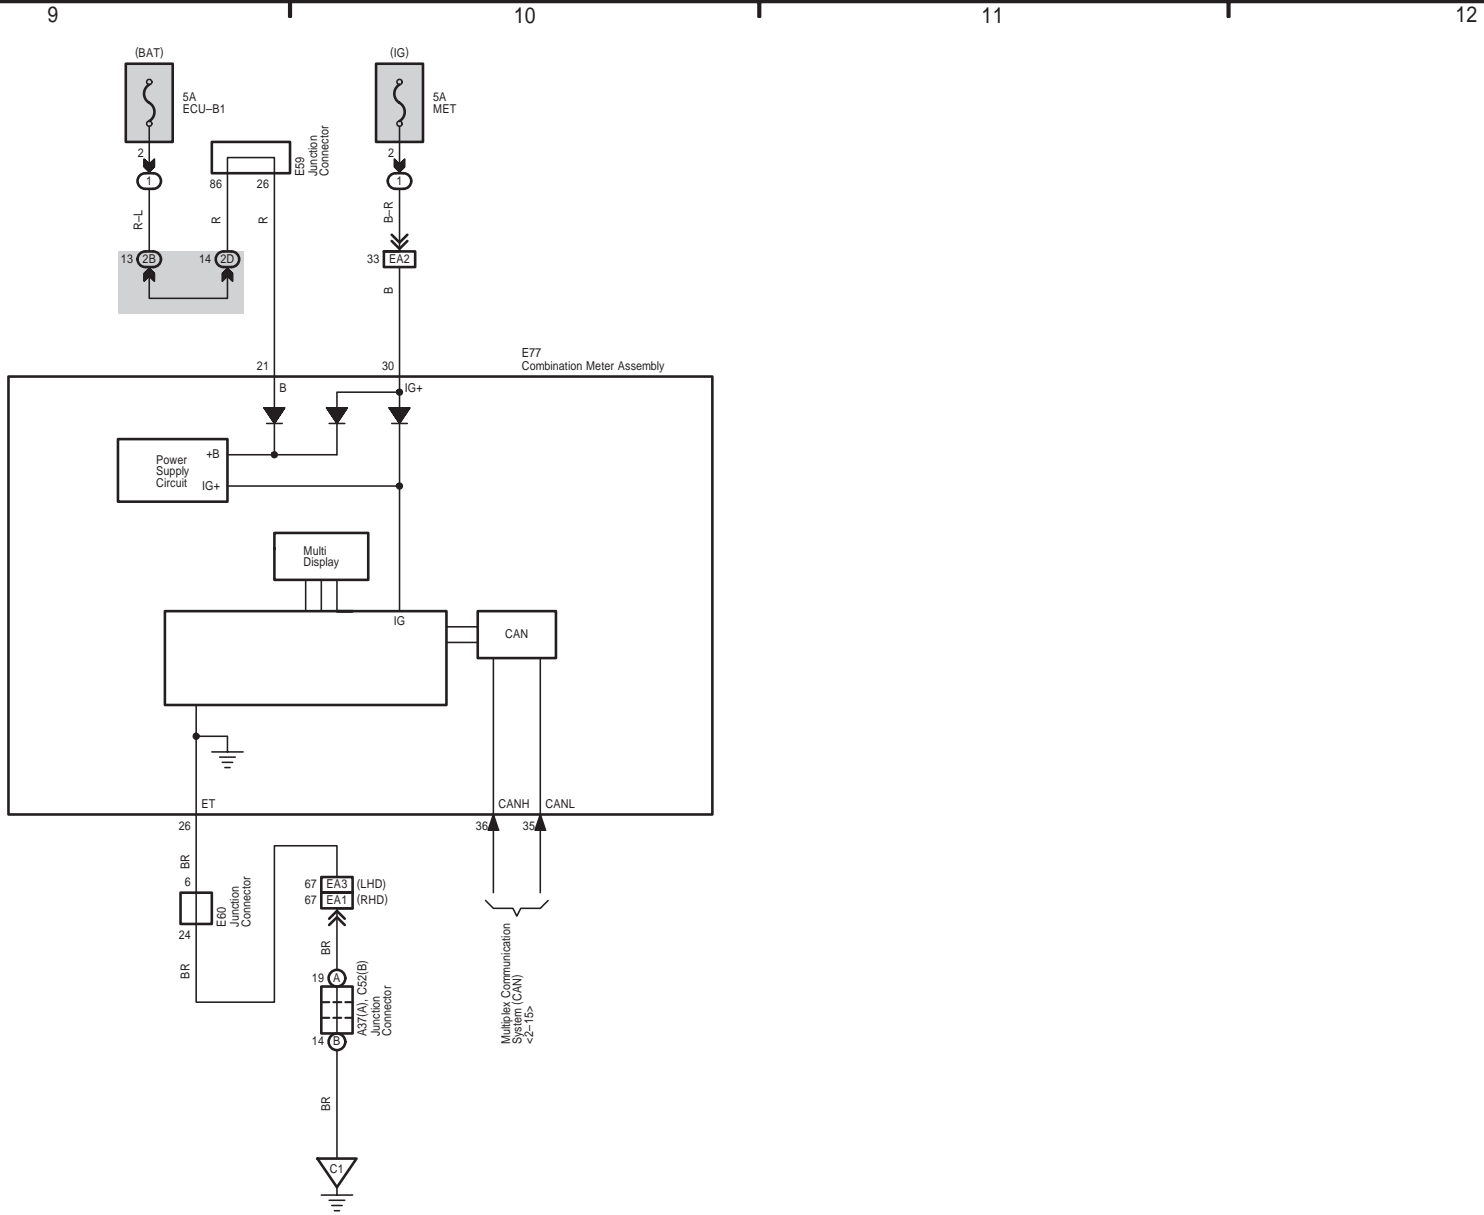

Active Height Control Suspension and Adaptive Variable Suspension

LX 570 (EM08G4E)