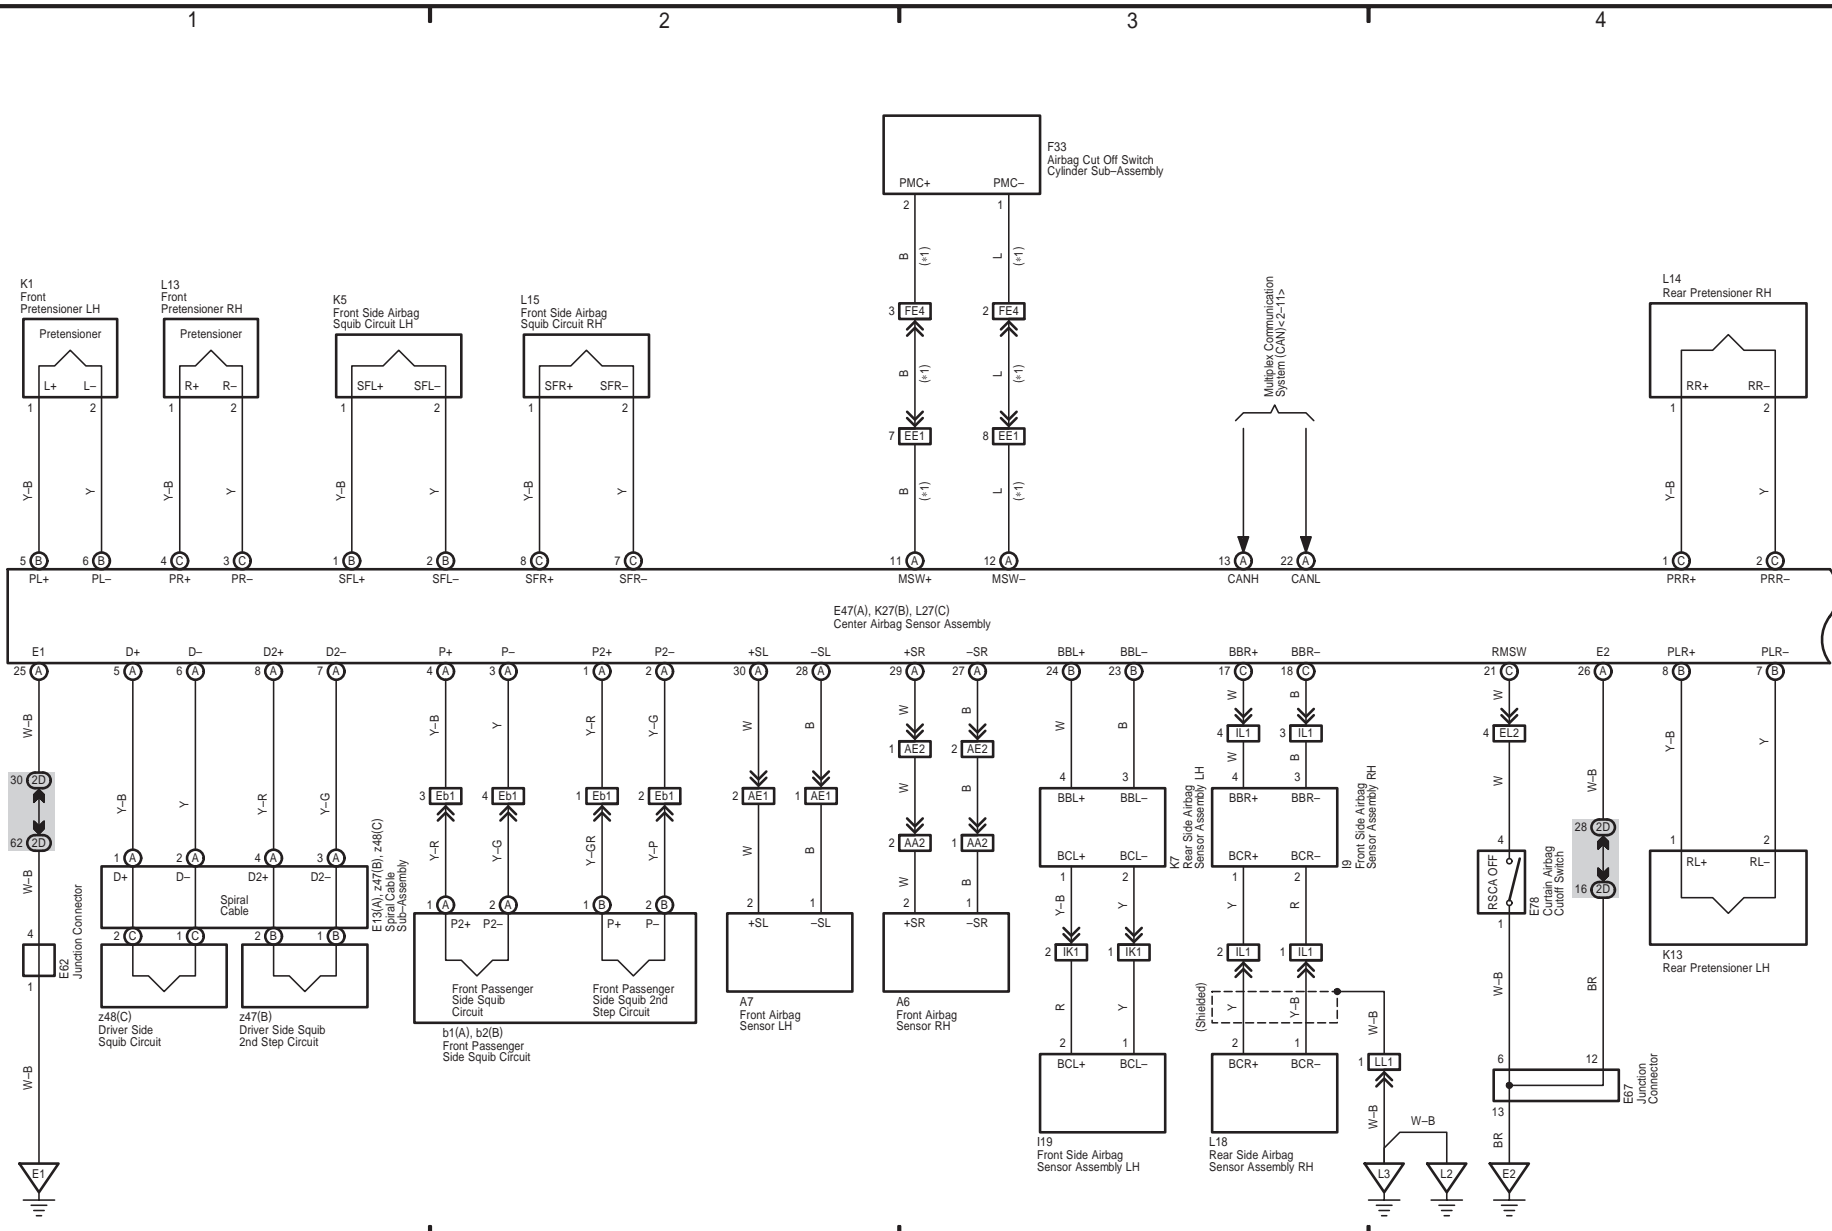

Back-Up Light

Stop Light

* 1 : Before Jul. 2009 Production
 * 2 : From Jul. 2009 Production

Trailer Towing (Before Jul. 2009 Production)

LX 570 (EM08G4E)

SRS

* 1 : w/ Airbag Cutoff Switch

LX 570 (EM08G4E)