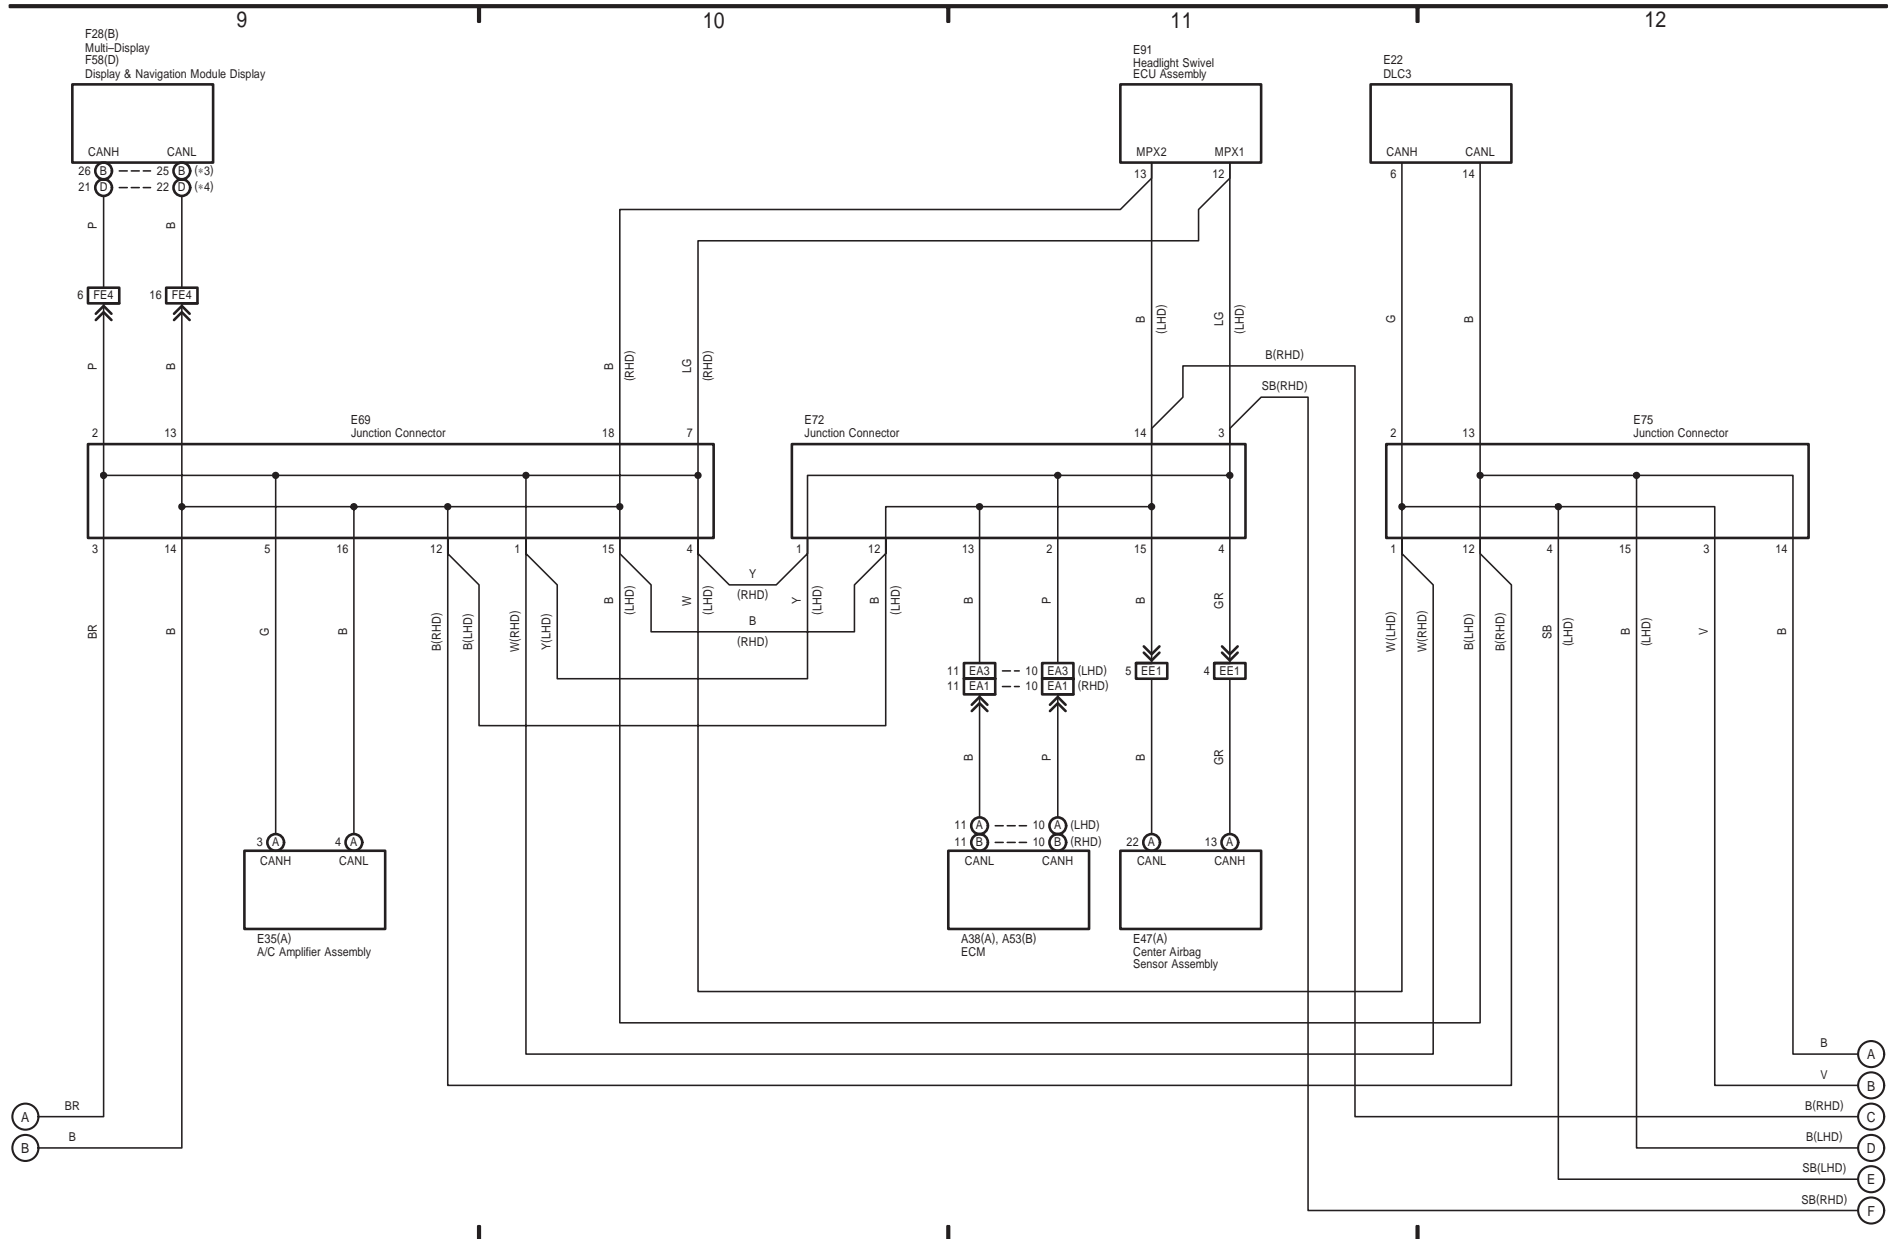

Multiplex Communication System (CAN)

LX 570 (EM08G4E)

M OVERALL ELECTRICAL WIRING DIAGRAM