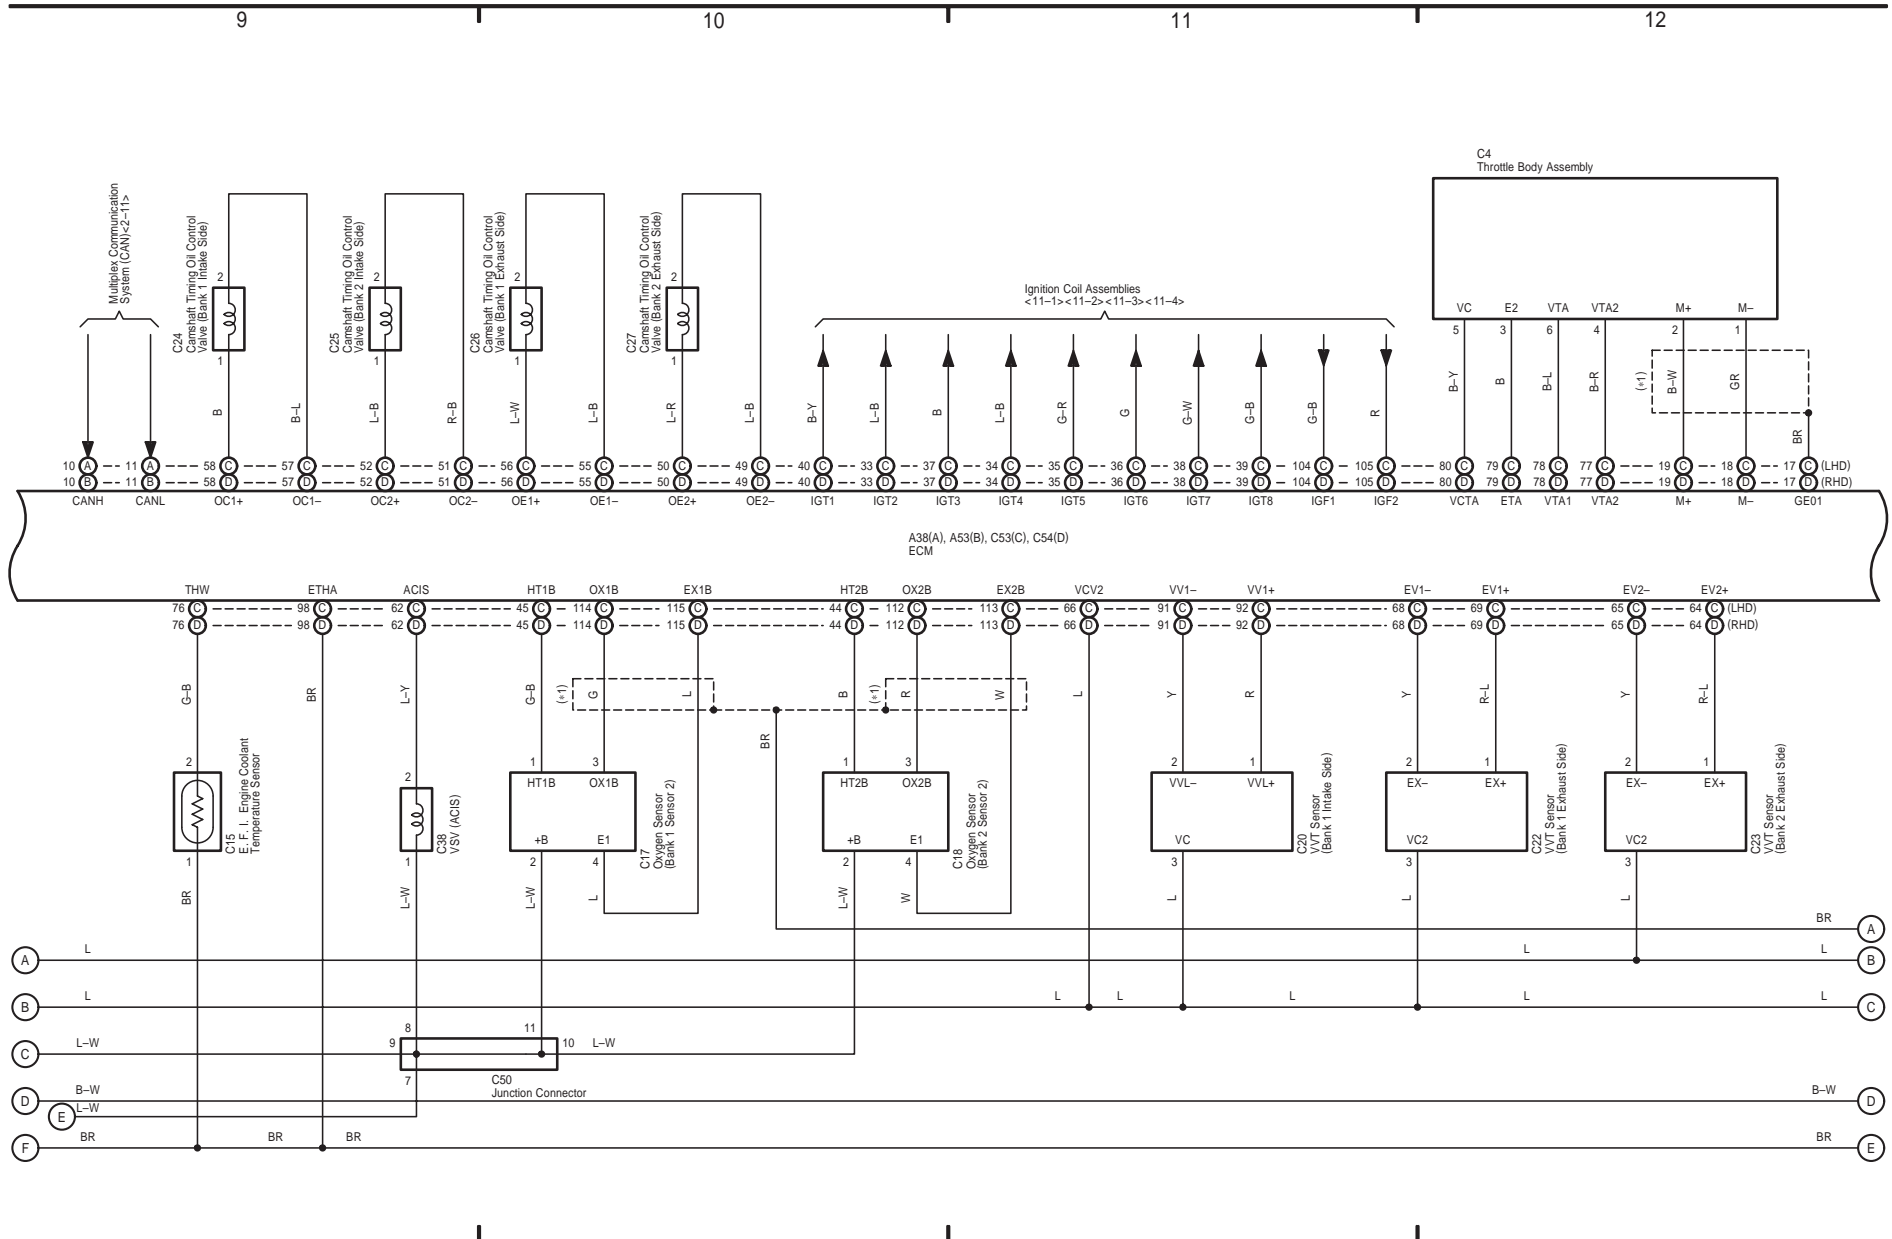

Engine Control

+ 1 : Shielded

LX 570 (EM08G4E)

- * 1 : Shielded
- * 3 : Before Jul. 2009 Production
- * 4 : From Jul. 2009 Production
- * 5 : Before Aug. 2010 Production
- * 6 : From Aug. 2010 Production