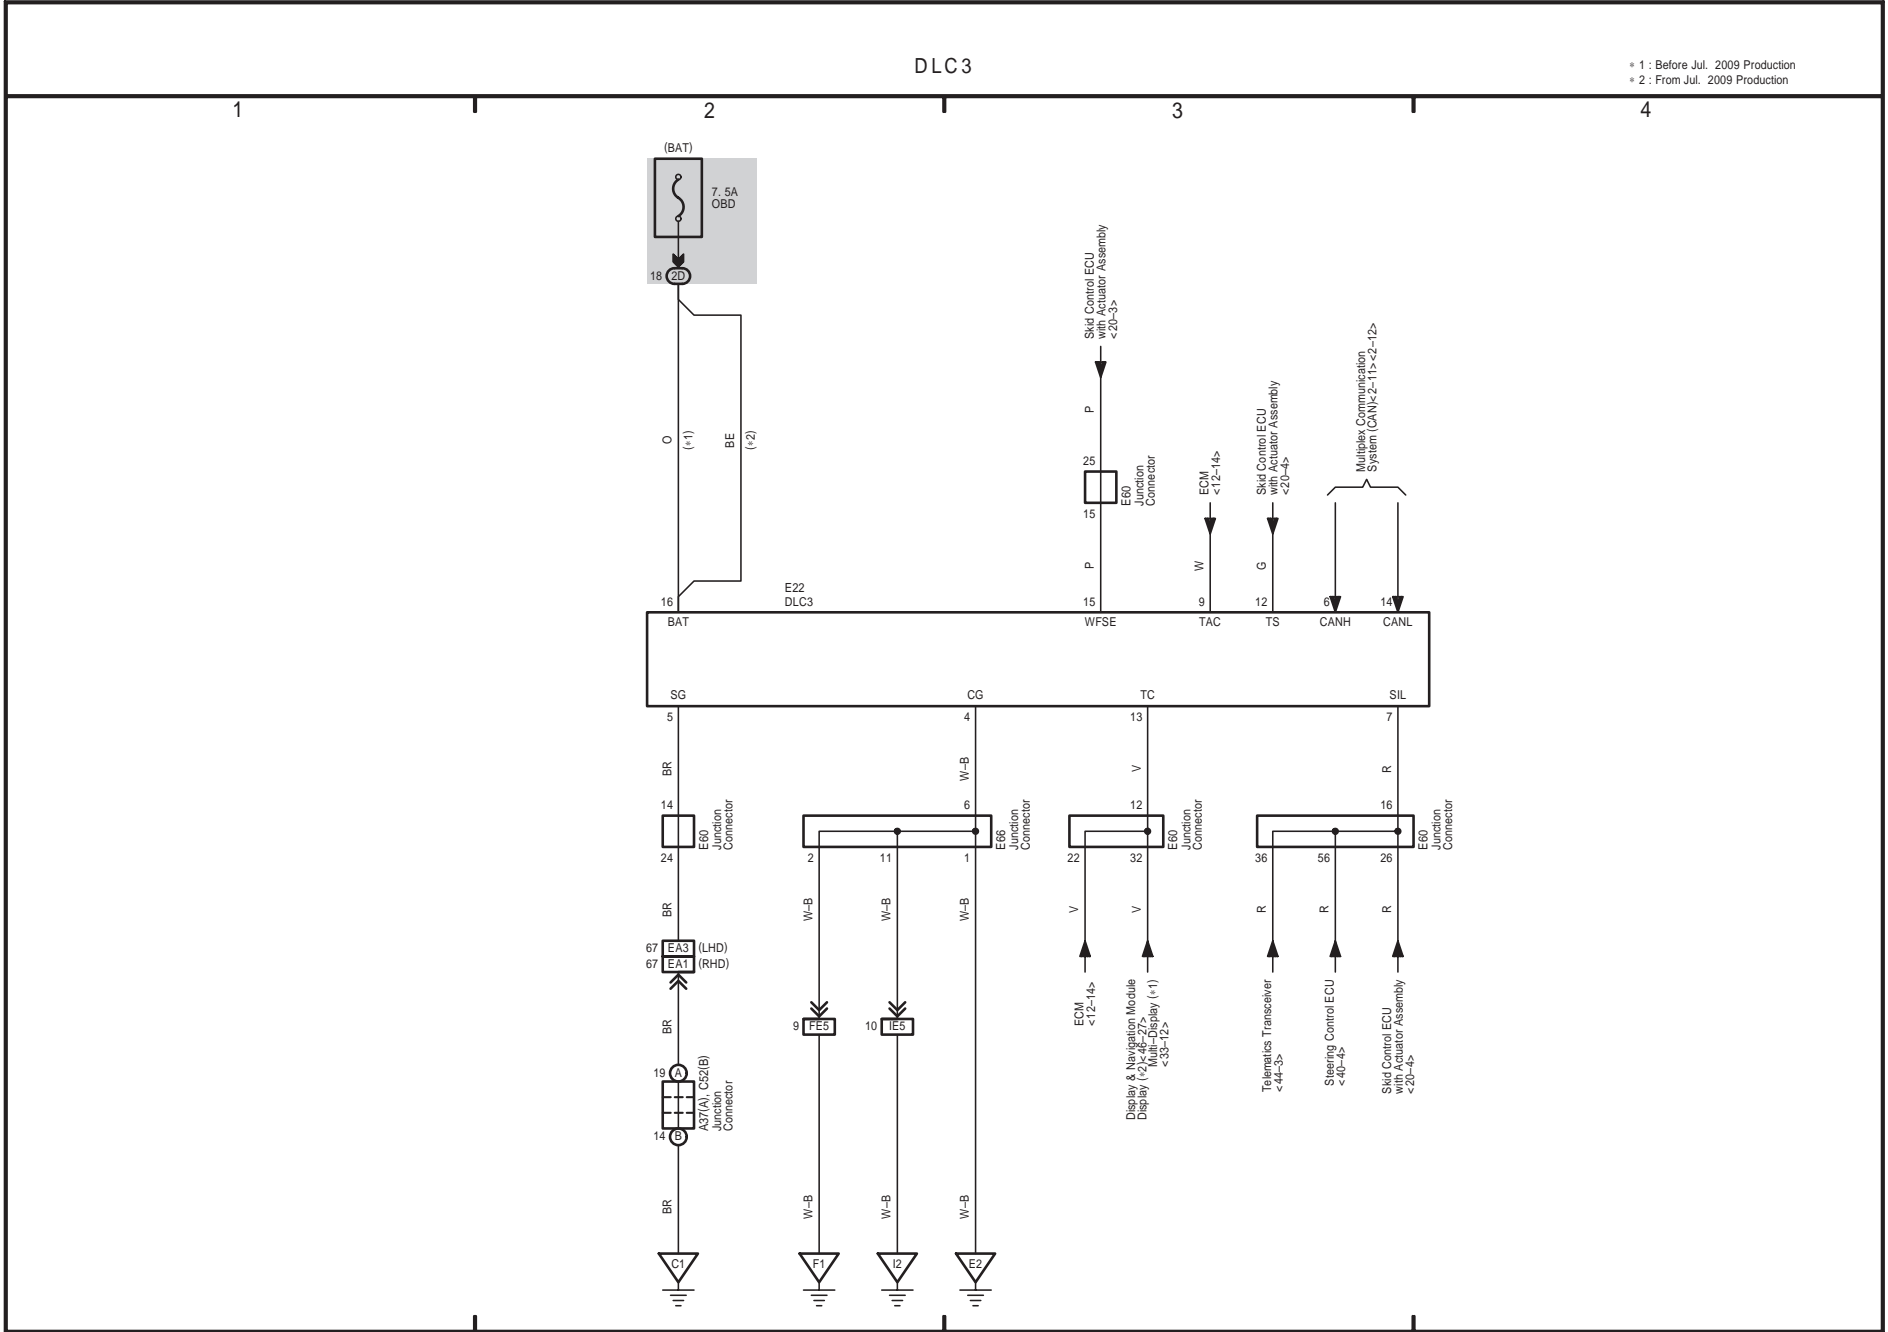

29

30

31

32

LX 570 (EM08G4E)

Turn Signal and Hazard Warning Light

* 1 : Before Jul. 2009 Production
 * 2 : From Jul. 2009 Production

LX 570 (EM08G4E)