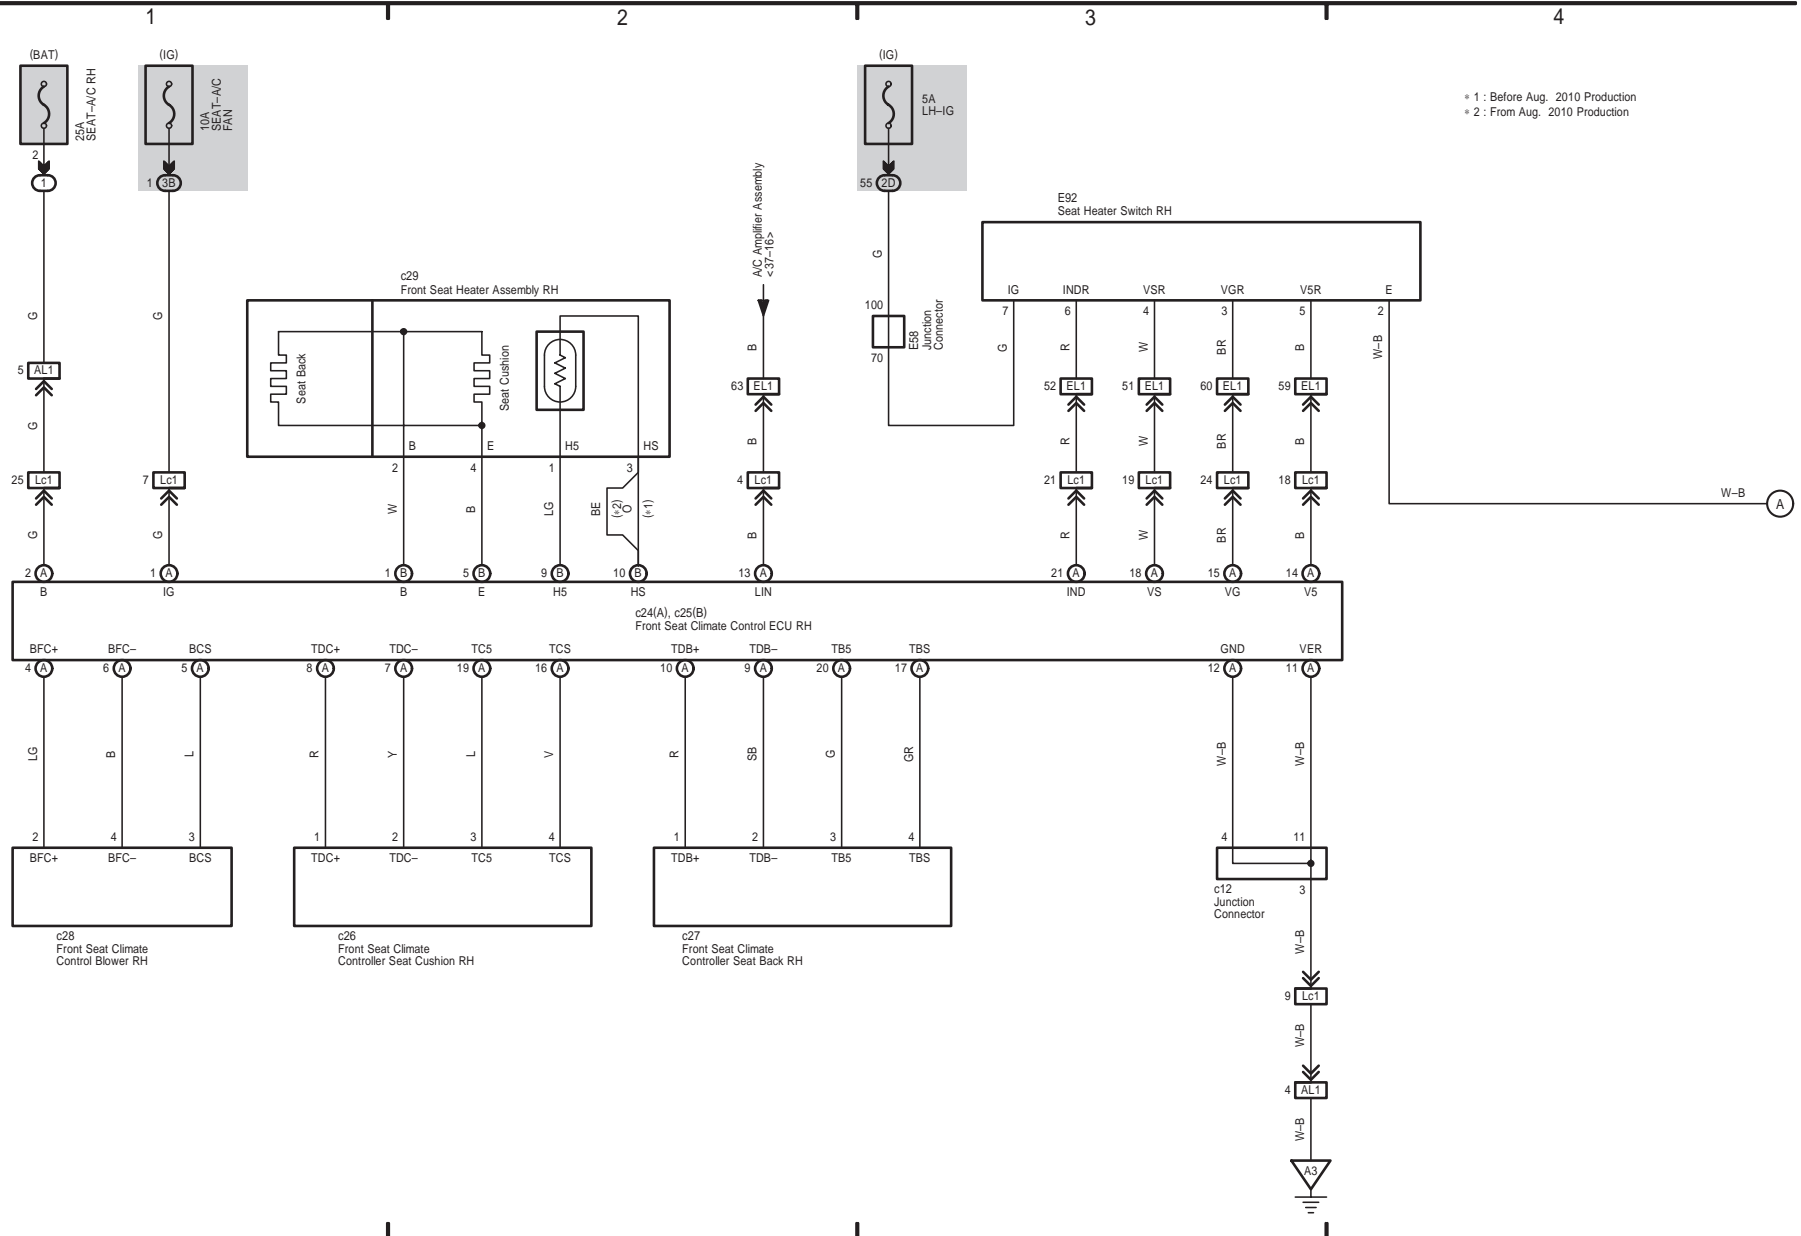

Climate Control Seat (Driver' s Seat and Front Passenger' s Seat)

LX 570 (EM08G4E)