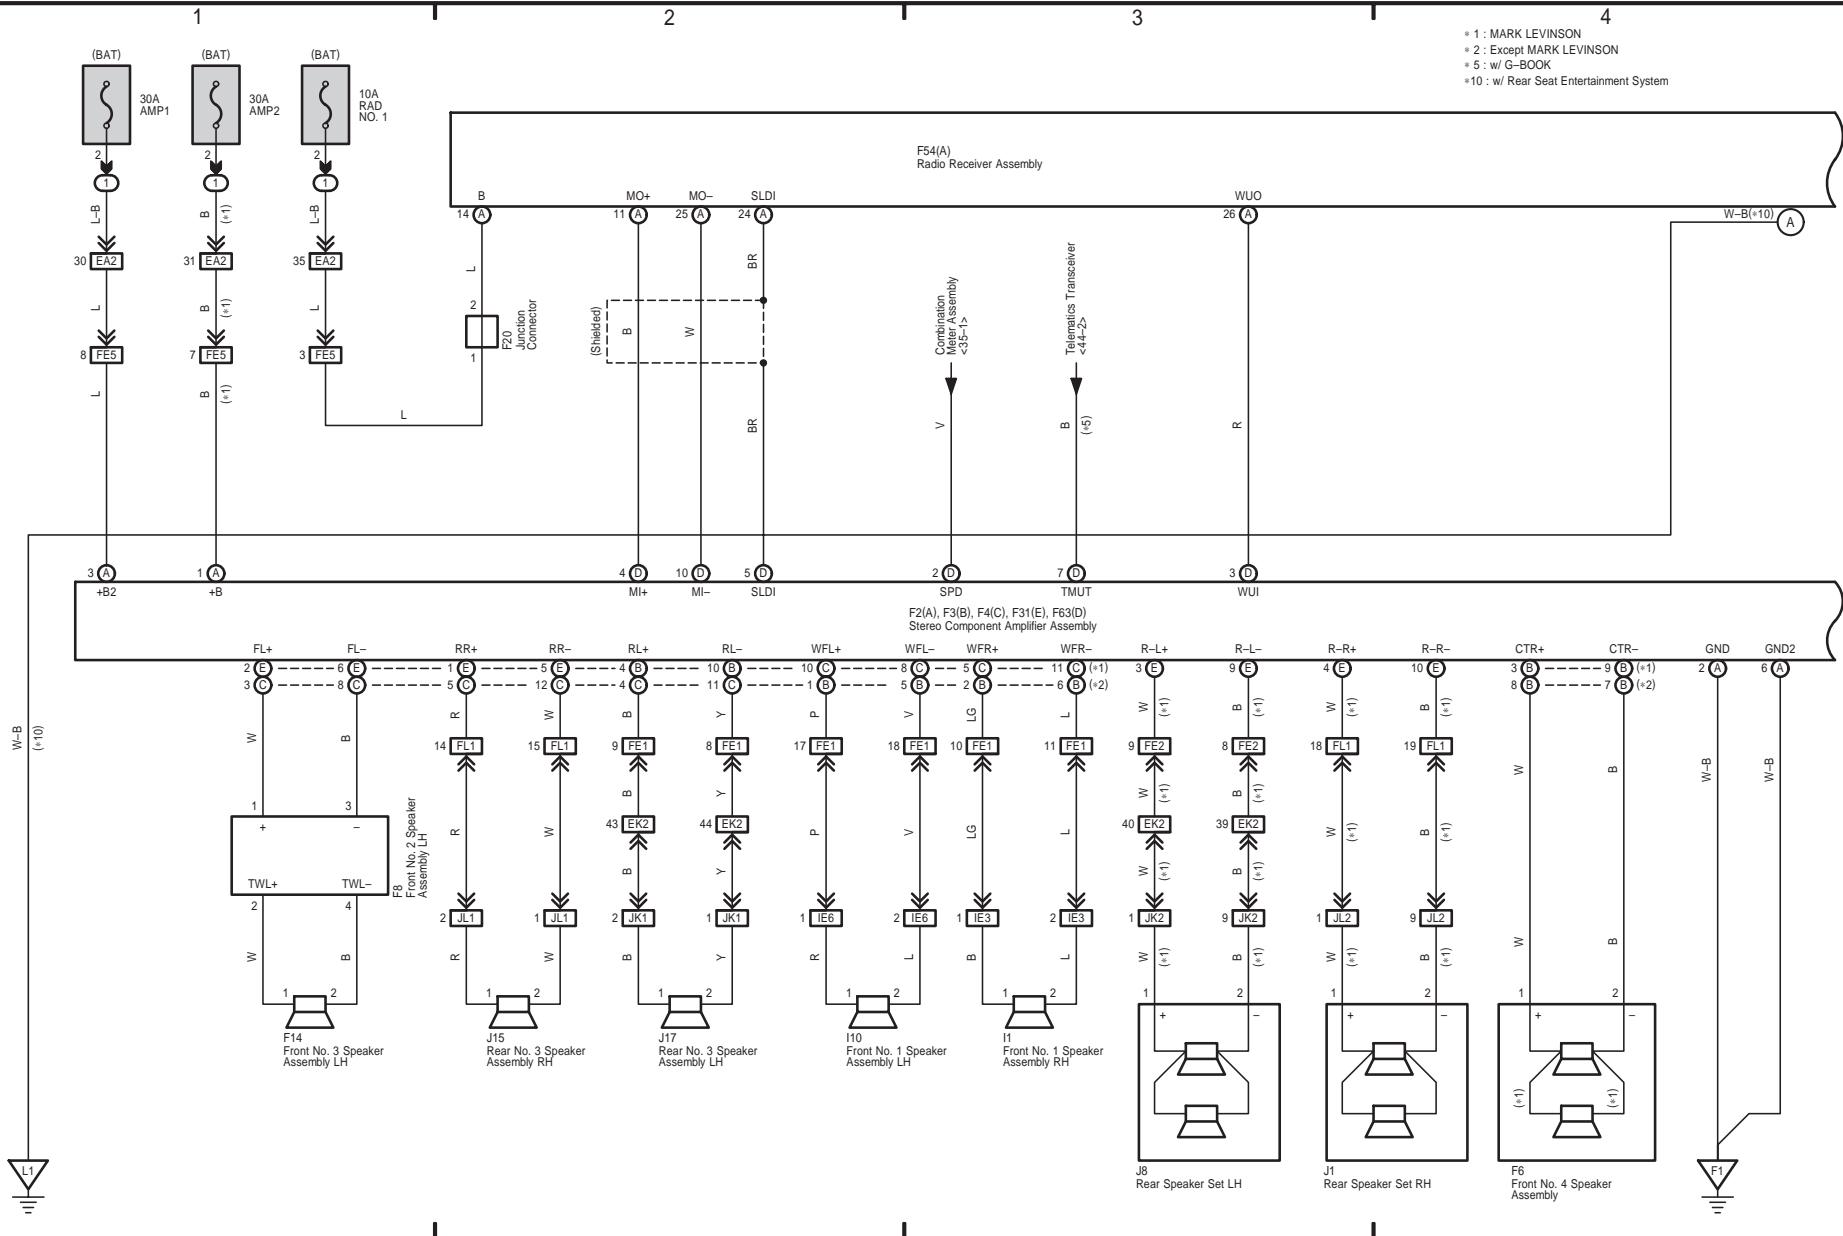

Audio System, Multi-Display, LEXUS Navigation System and Parking Assist (Rear View Monitor) (From Jul. 2009 Production)

- 1 : MARK LEVINSON
- 2 : Except MARK LEVINSON
- 5 : w/ G-BOOK
- *10 : w/ Rear Seat Entertainment System

LX 570 (EM08G4E)

M OVERALL ELECTRICAL WIRING DIAGRAM