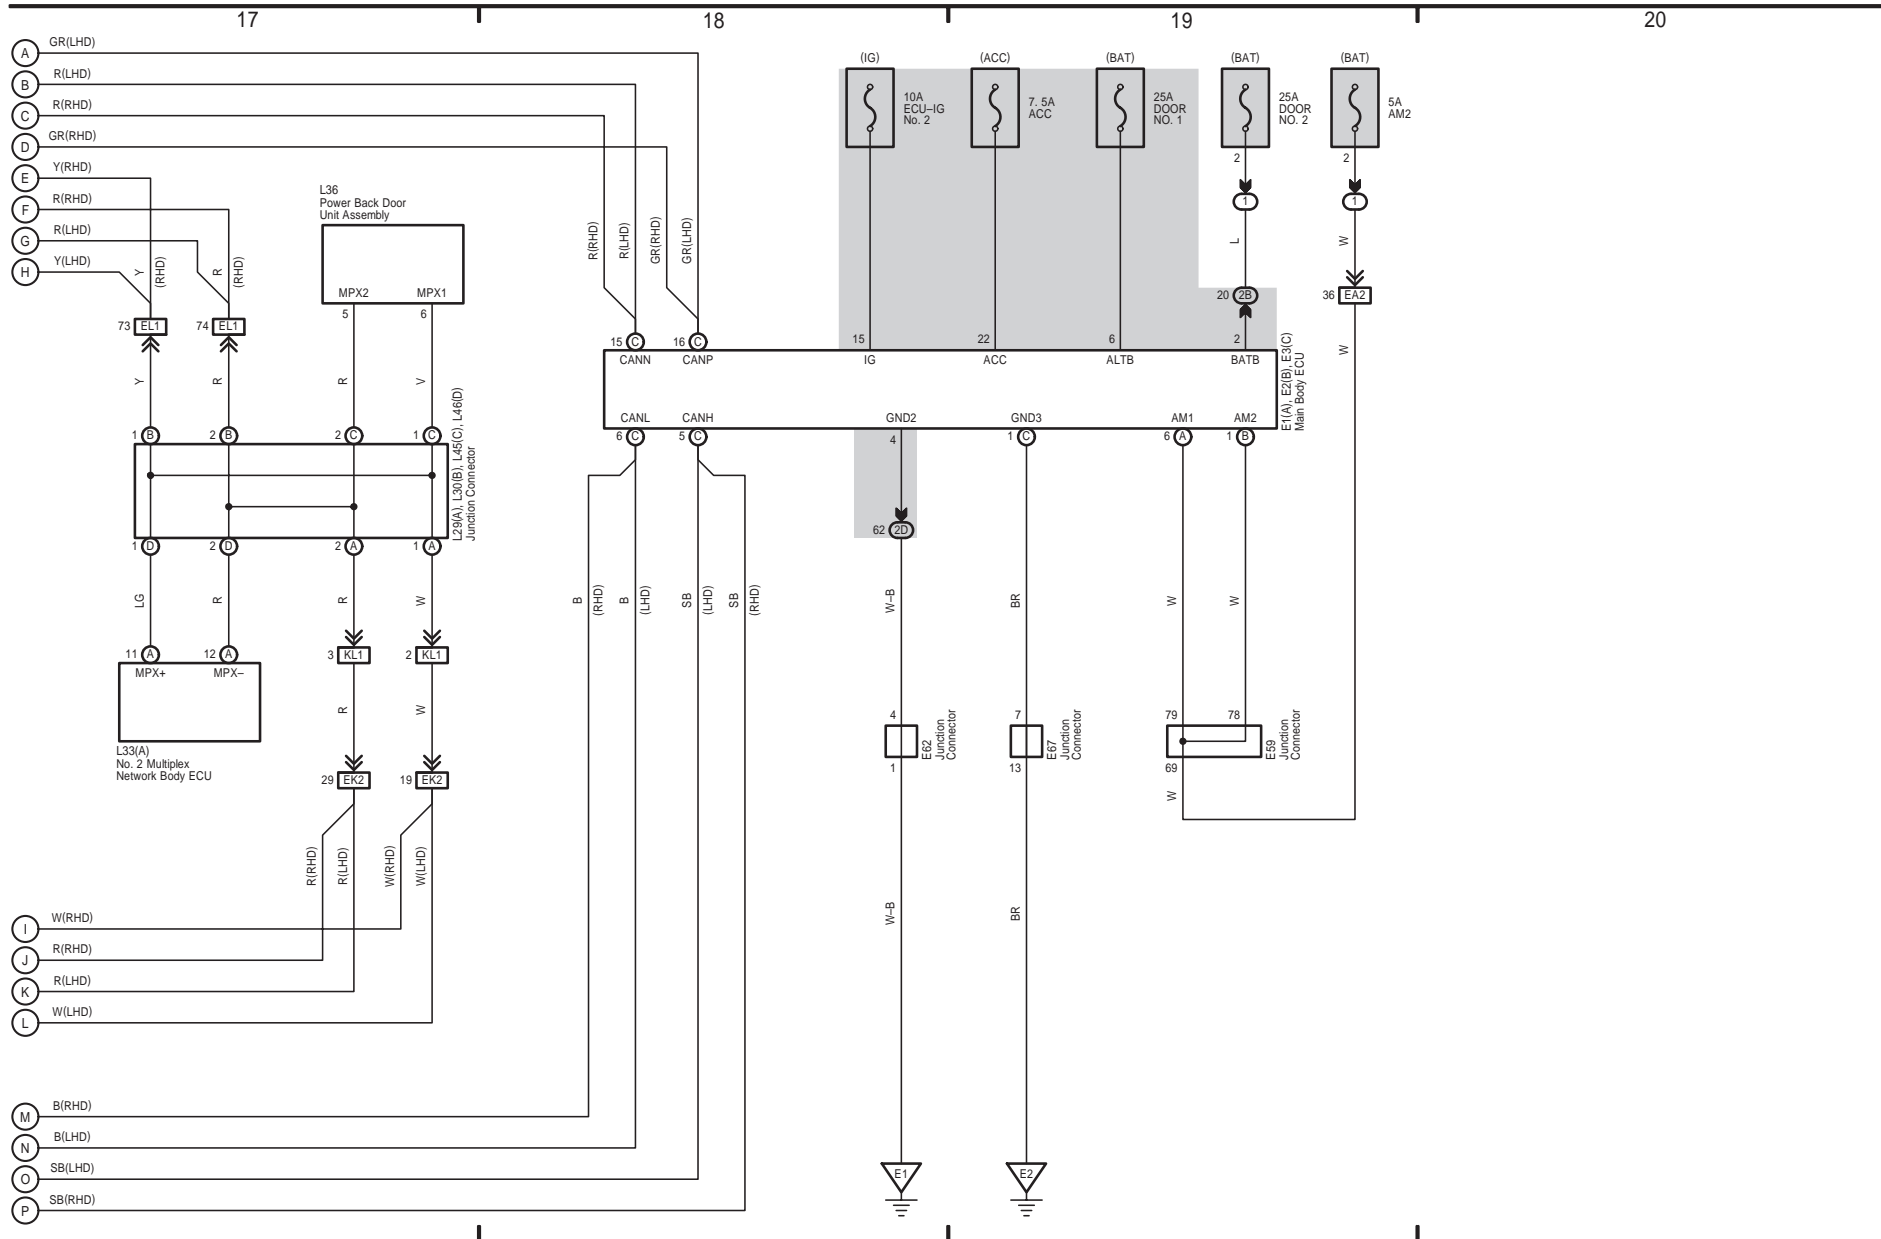

2 LX 570 (Cont' d)

Multiplex Communication System (CAN)