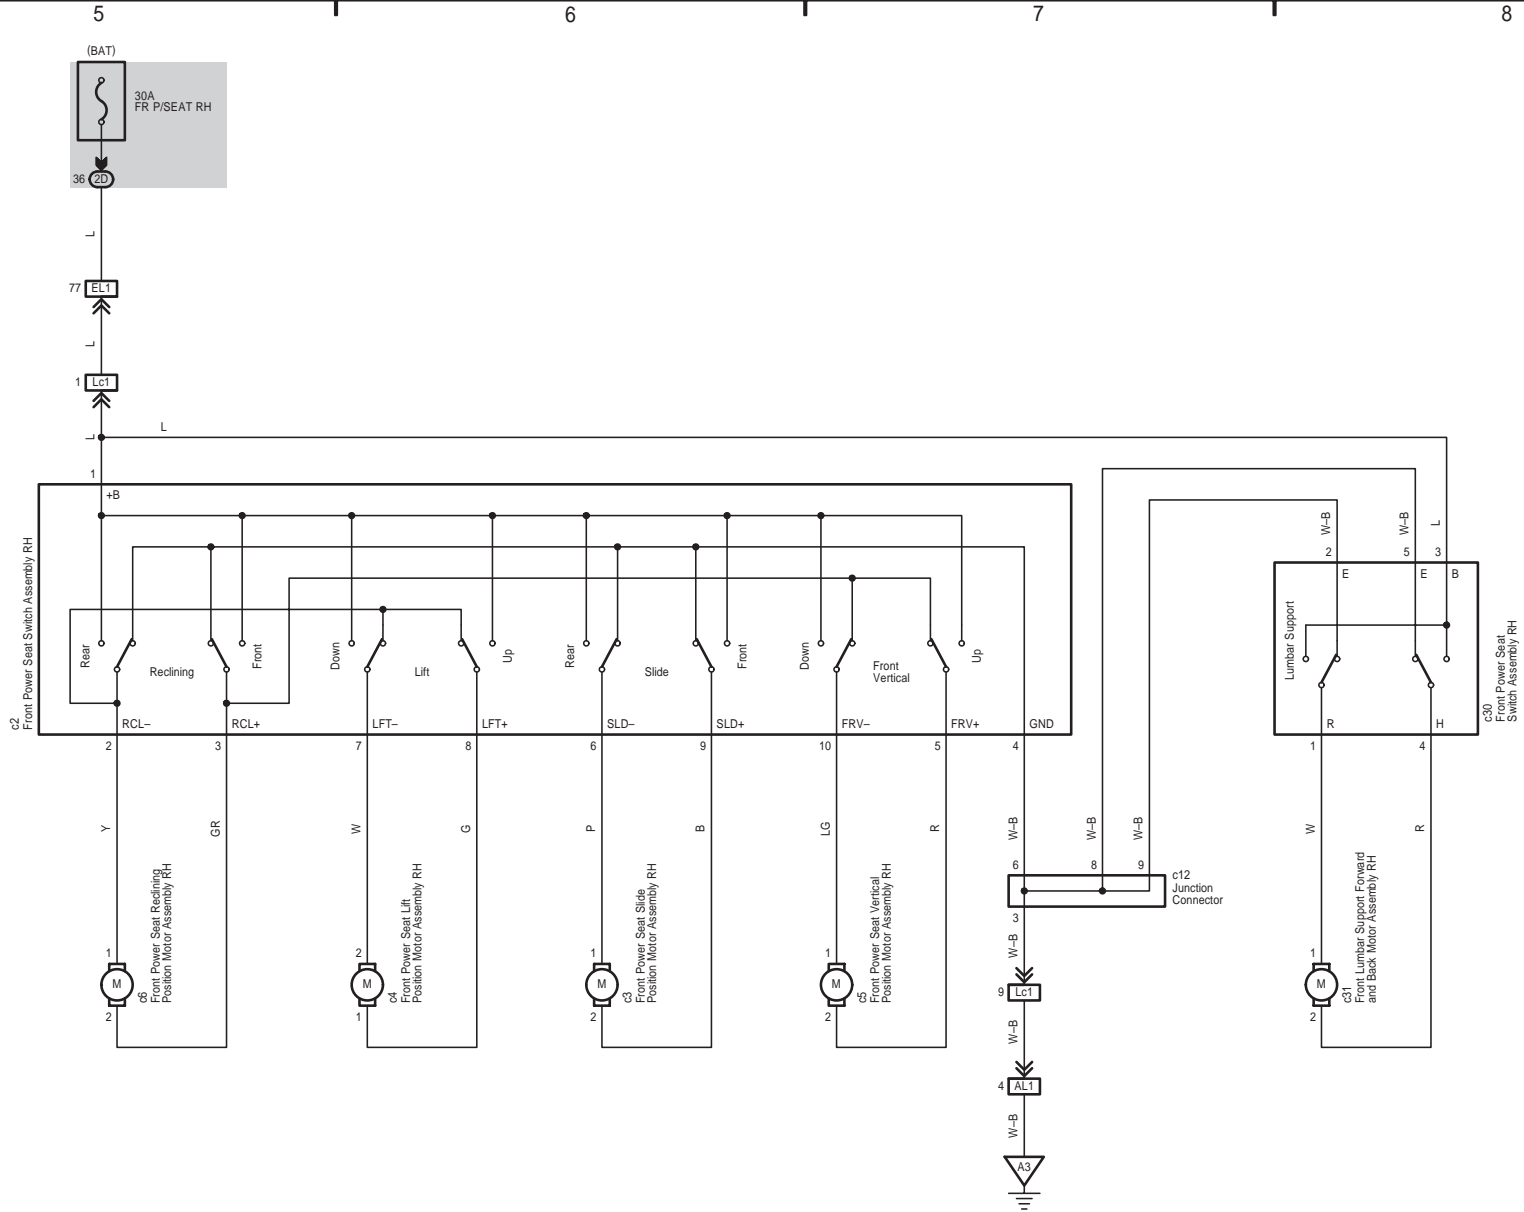

Power Window

LX 570 (EM08G4E)

Sliding Roof

Power Tilt and Power Telescopic

Front Window Deicer

Power Seat (LHD Driver' s Seat)

LX 570 (EM08G4E)

Power Seat (LHD Front Passenger' s Seat)