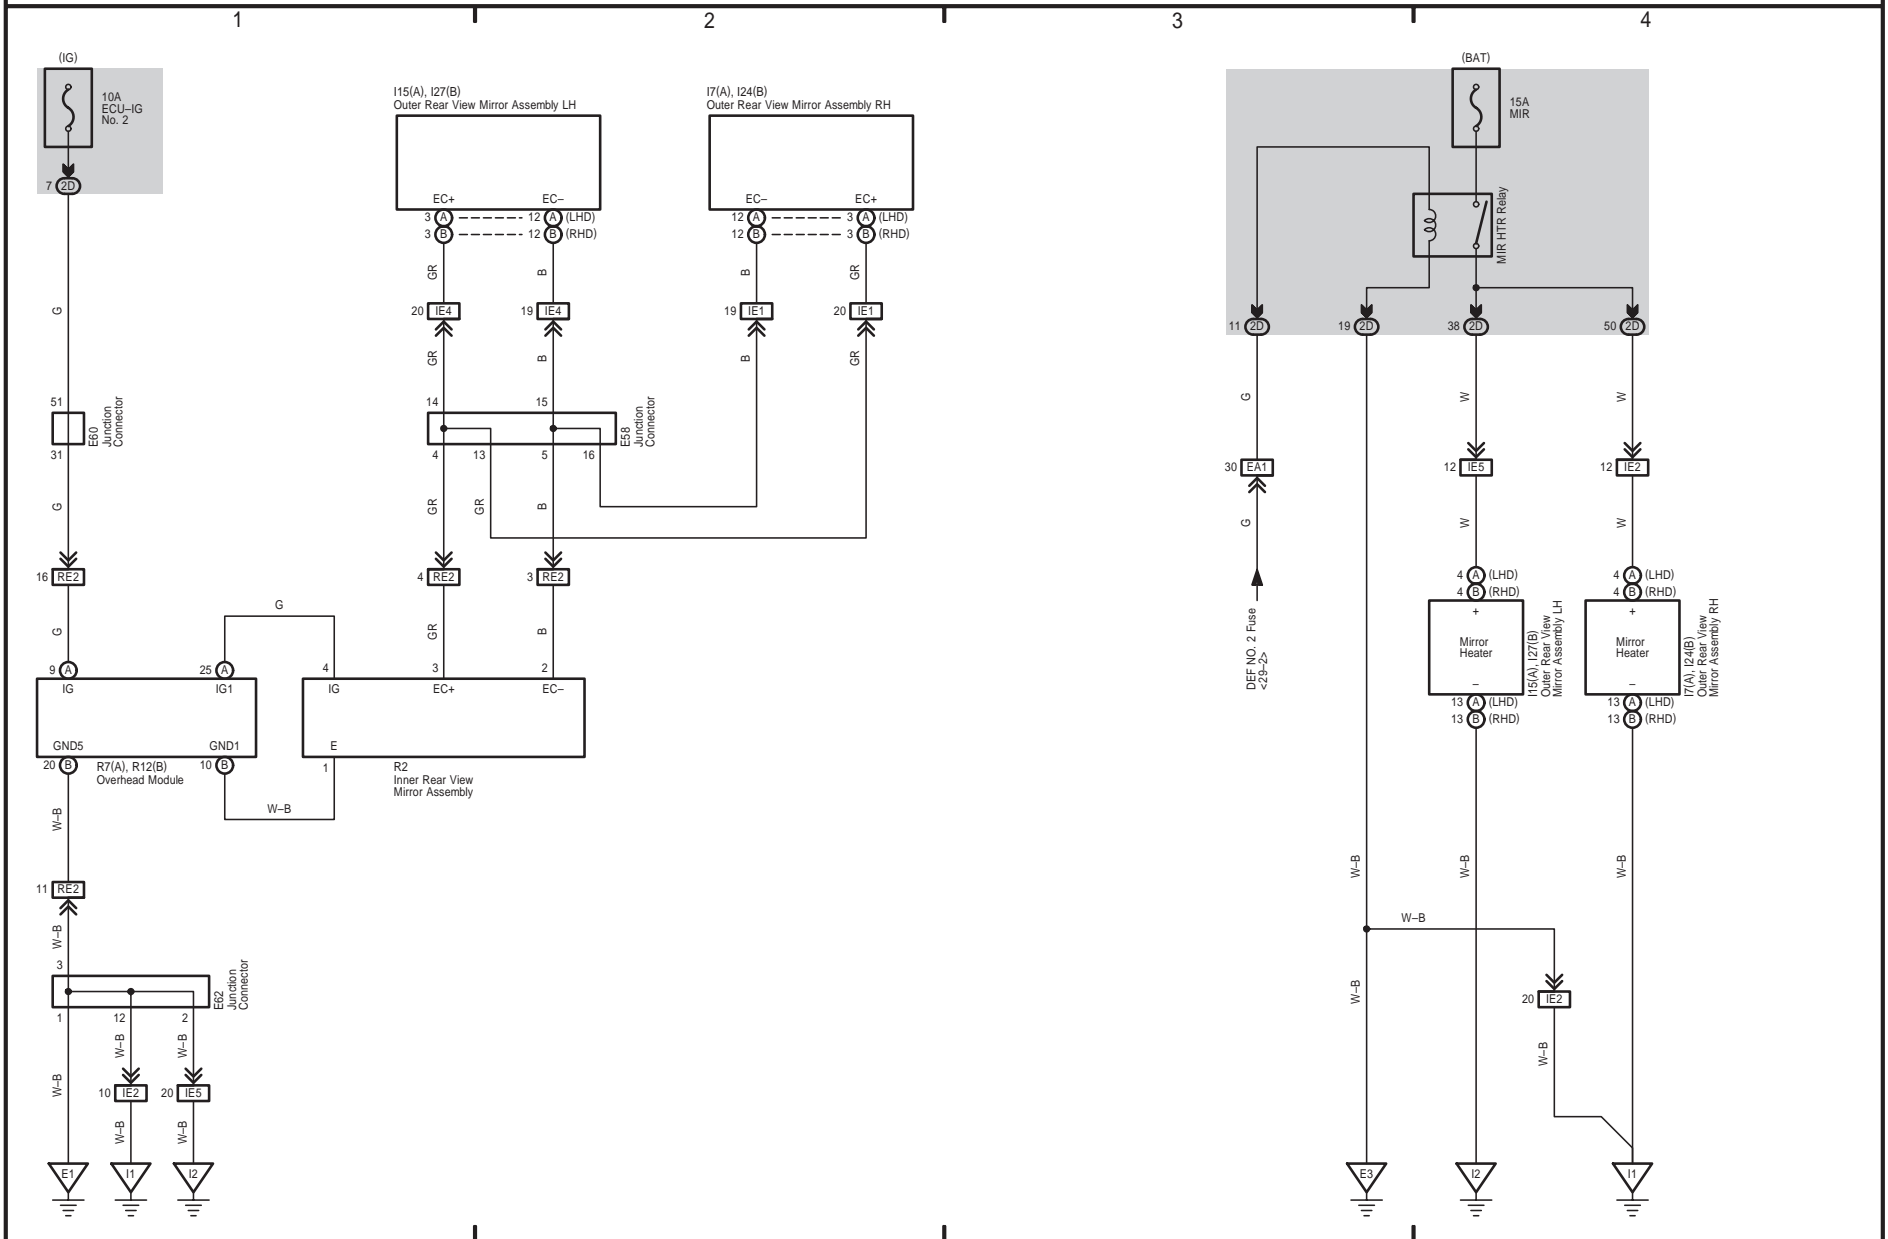

Automatic Glare-Resistant EC Mirror

Mirror Heater