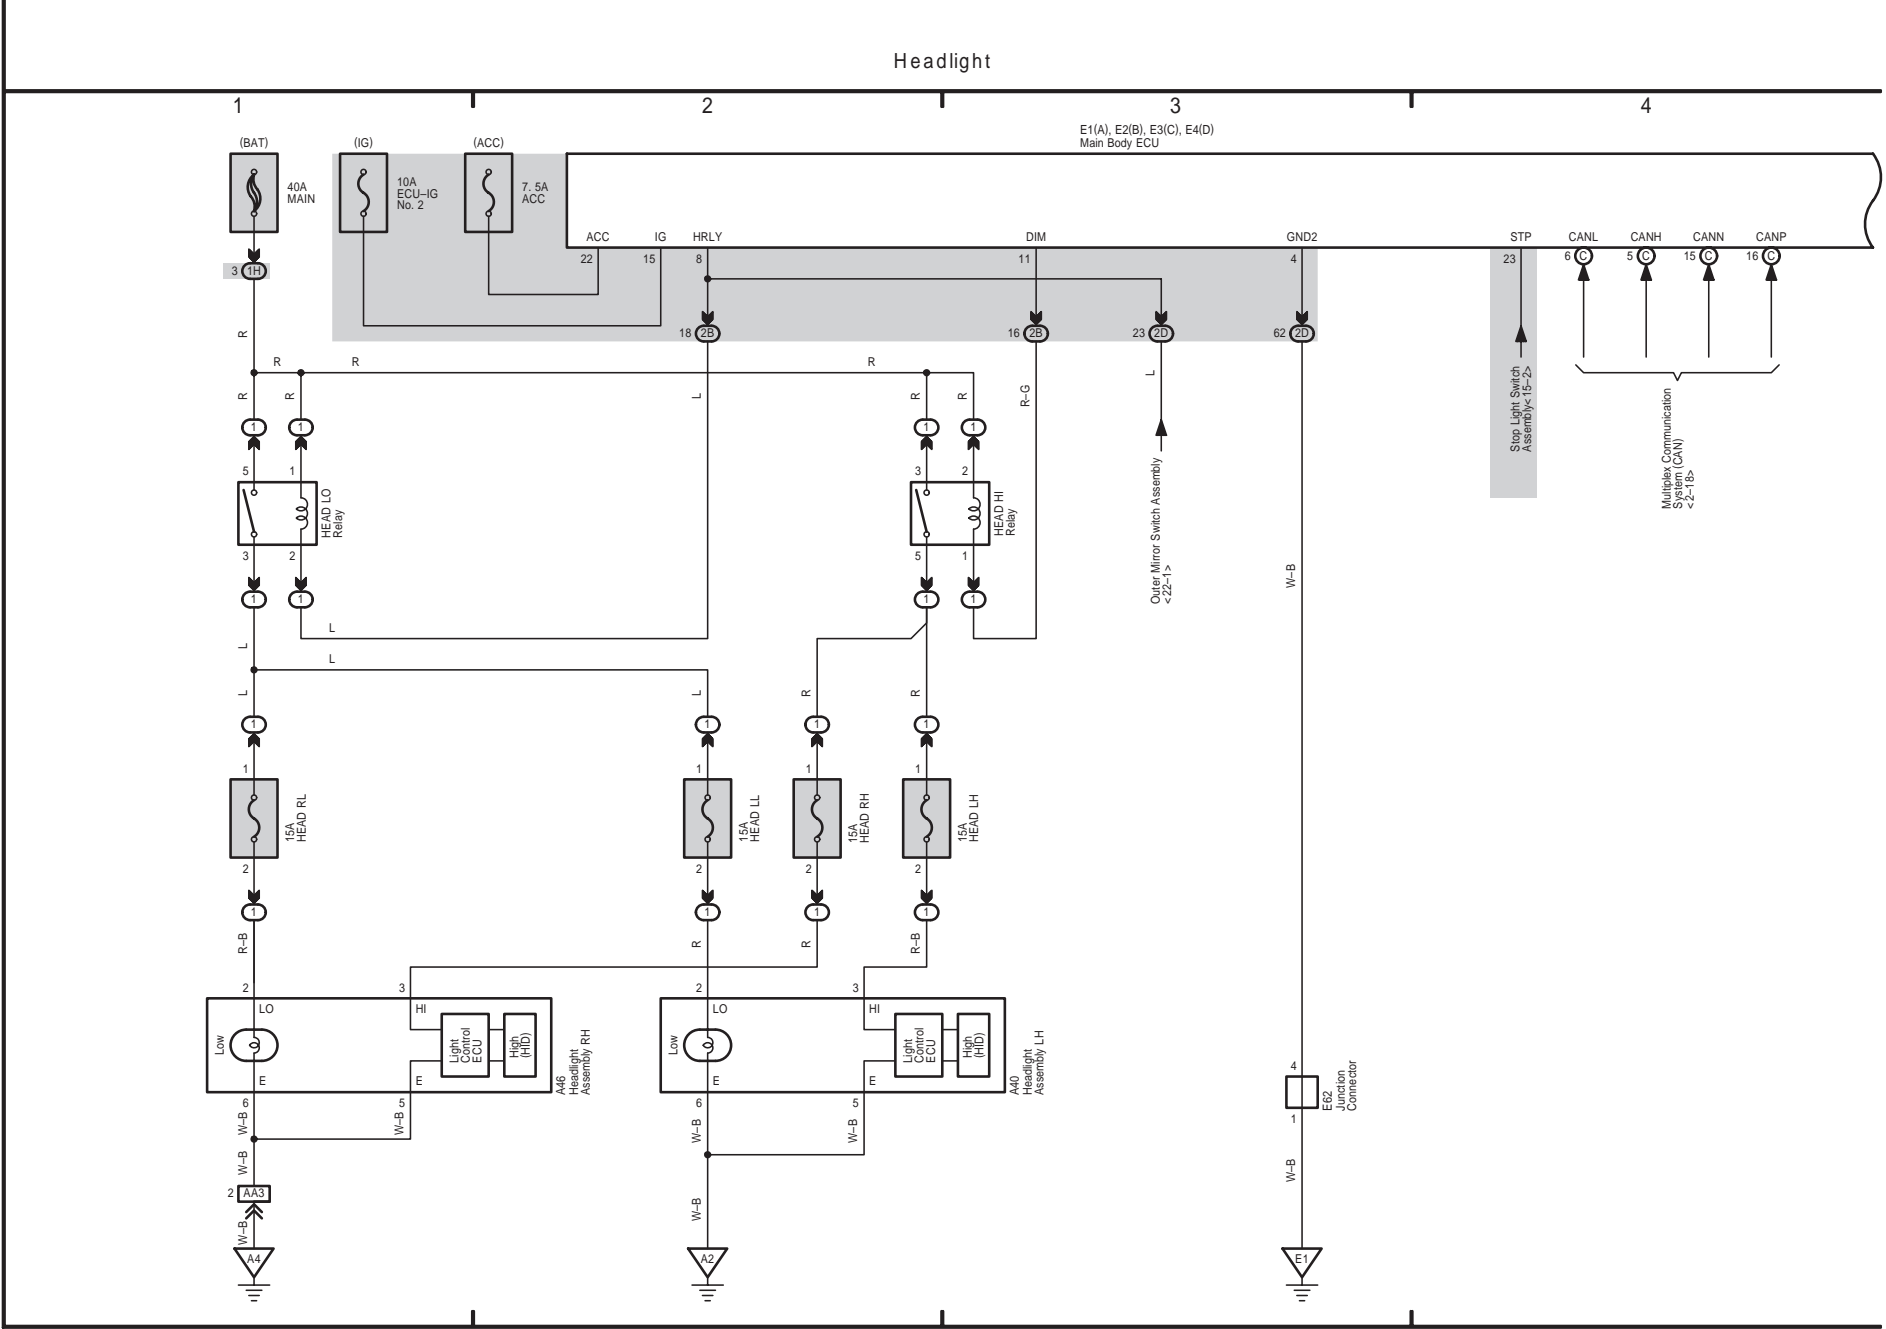

LX 570 (EM08G4E)