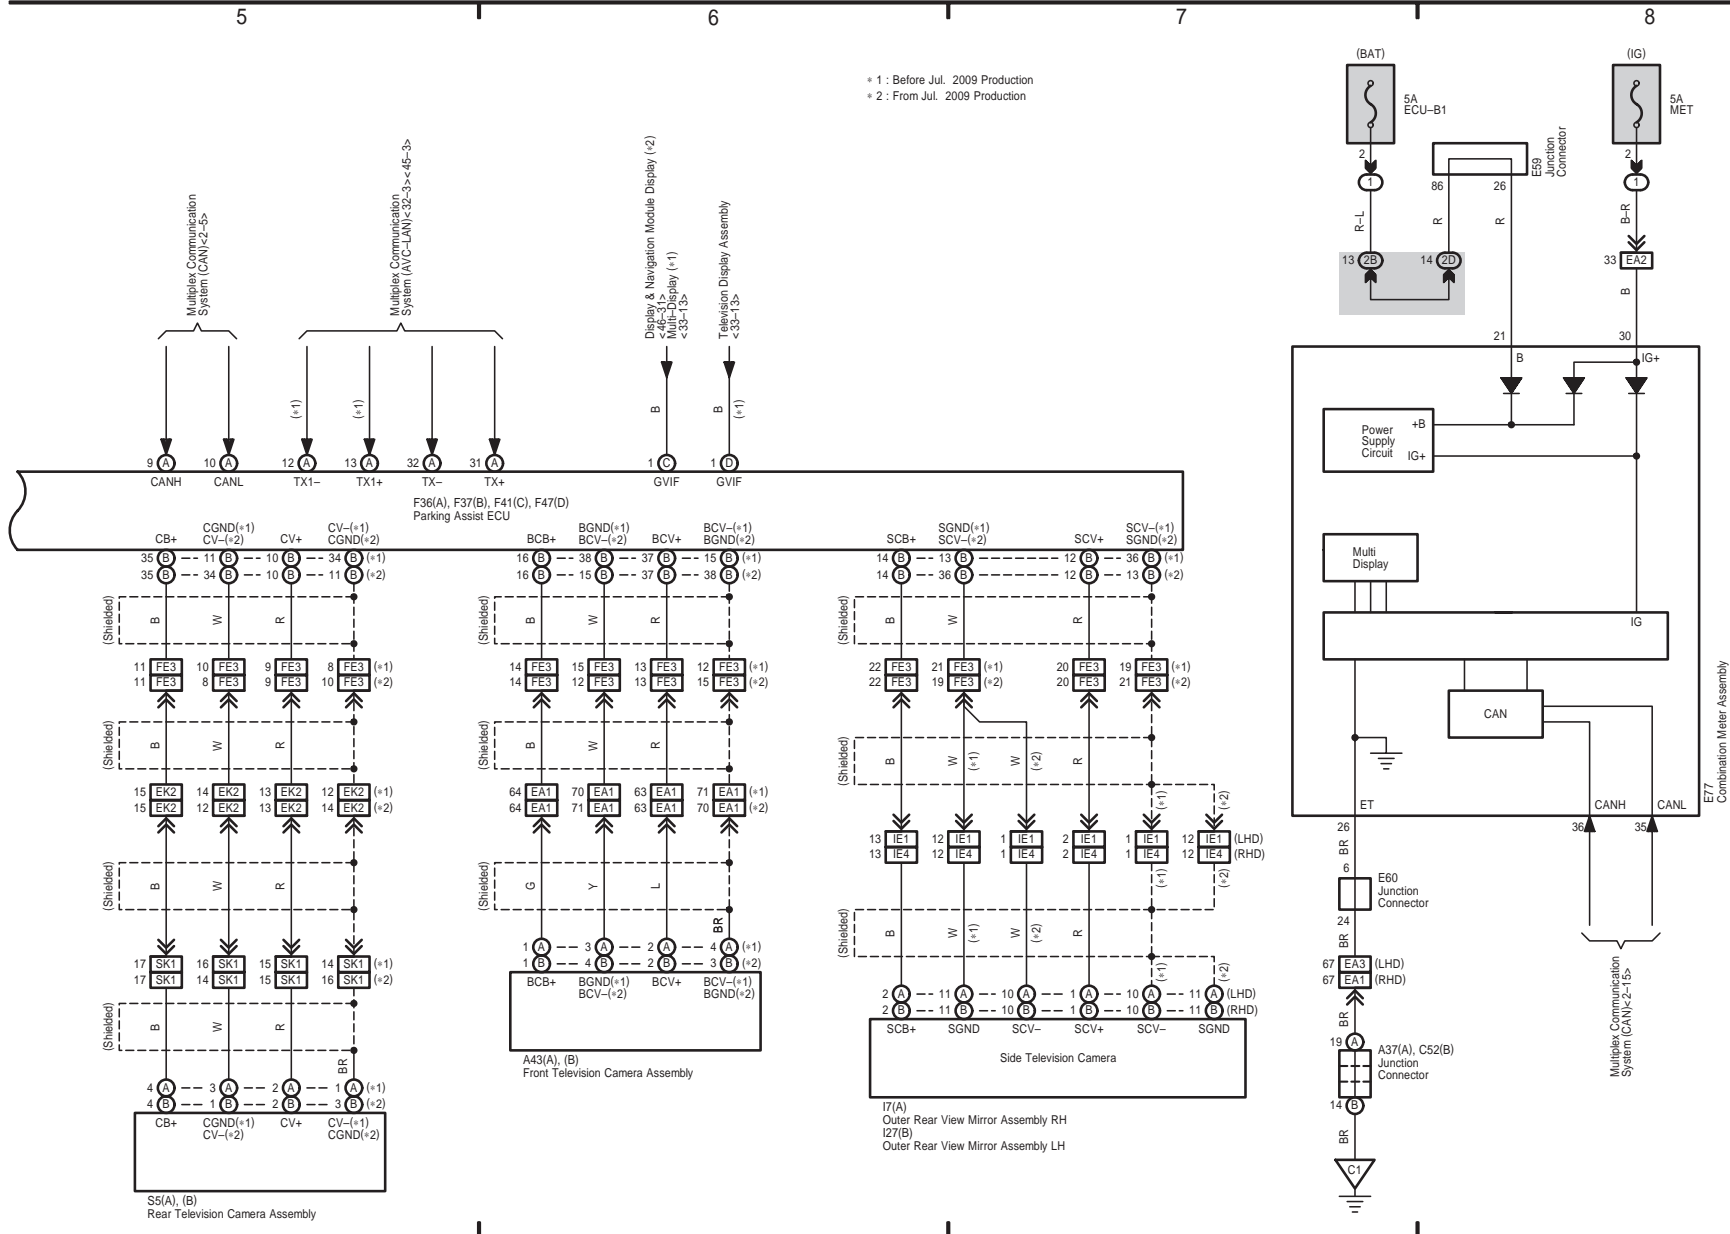

Parking Assist (Back Guide Monitor, Wide-View Front & Side Monitor and LEXUS Parking Assist-Sensor)

LX 570 (EM08G4E)