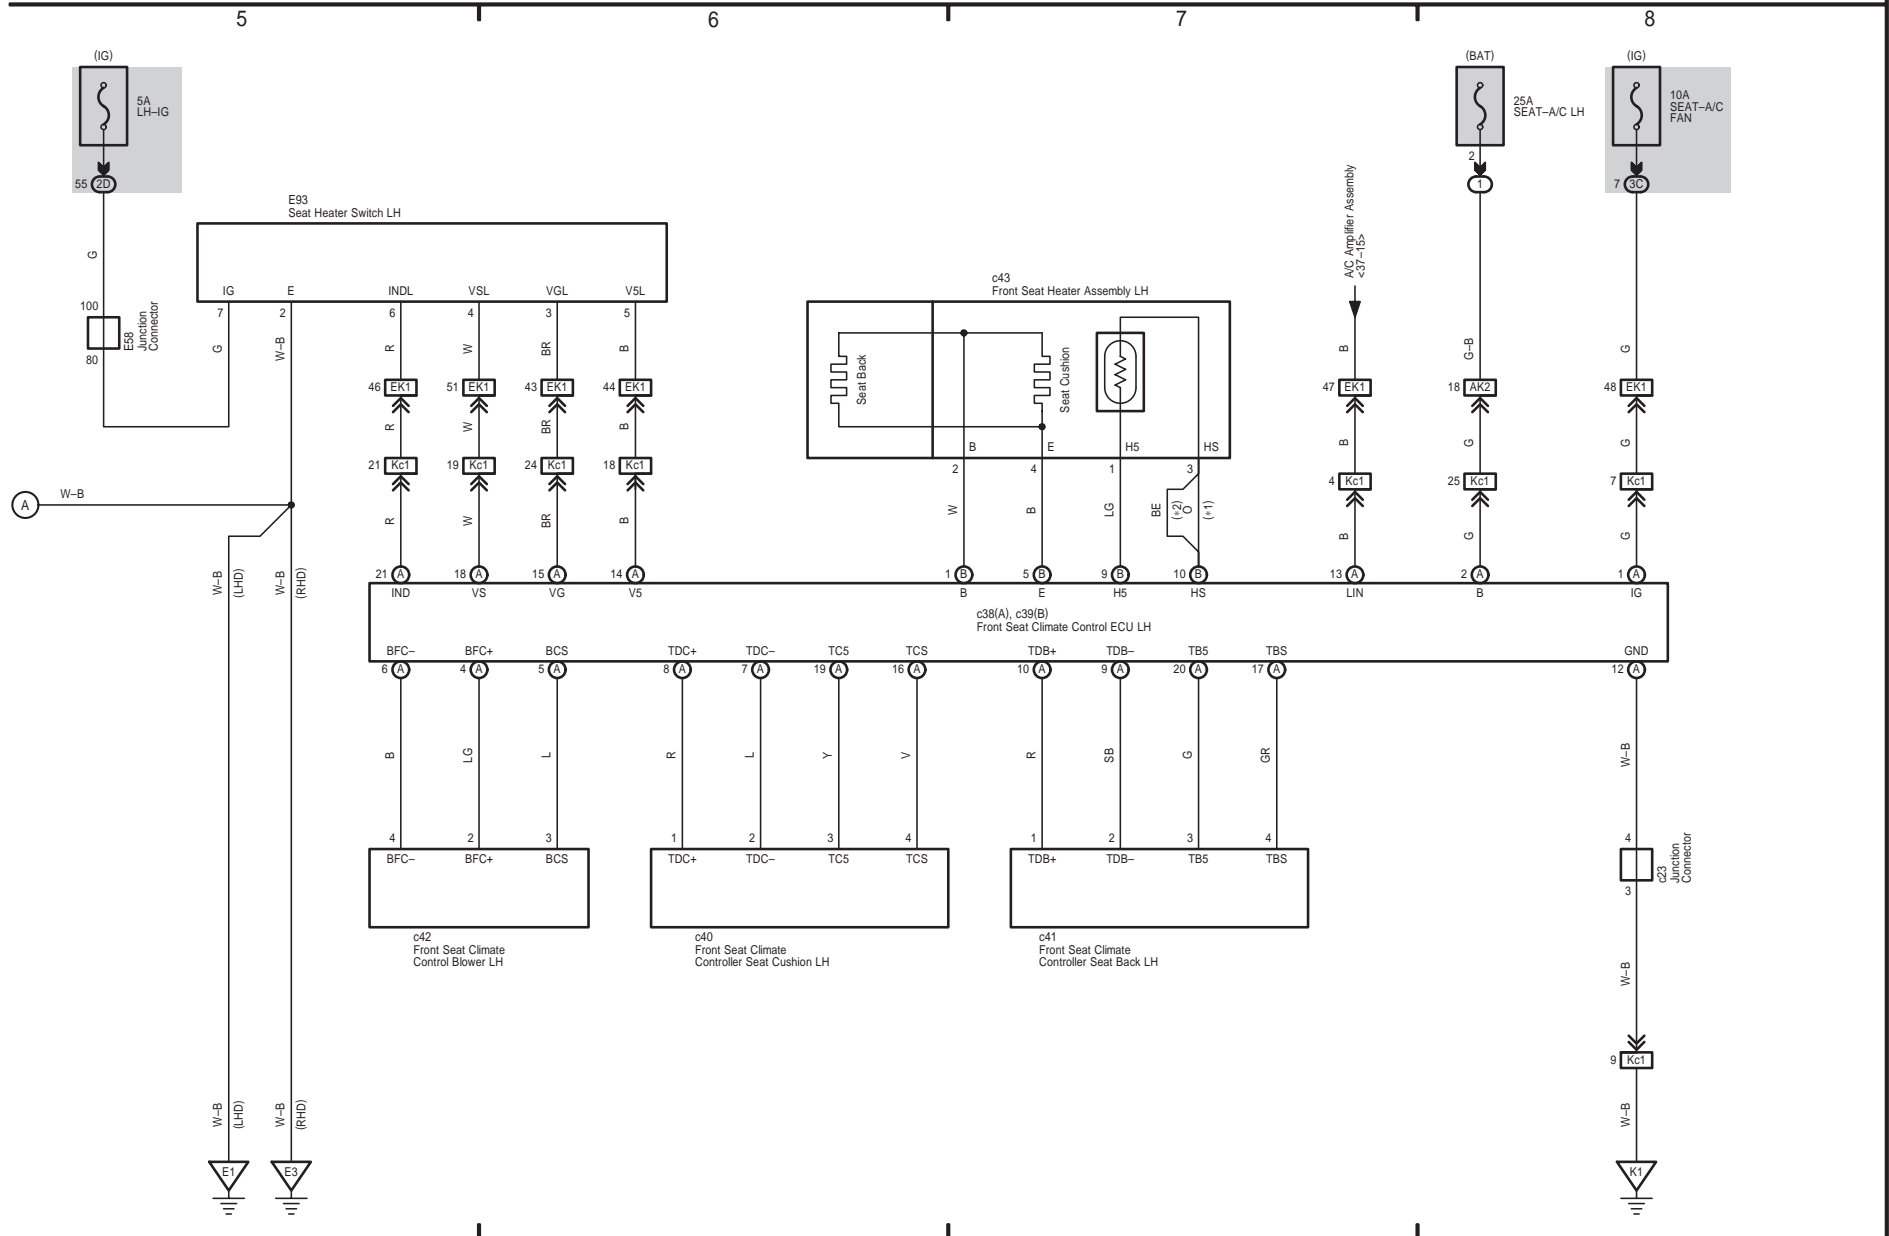

Climate Control Seat (Driver's Seat and Front Passenger's Seat)

* 1 : Before Aug. 2010 Production
* 2 : From Aug. 2010 Production

LX 570 (EM08G4E)