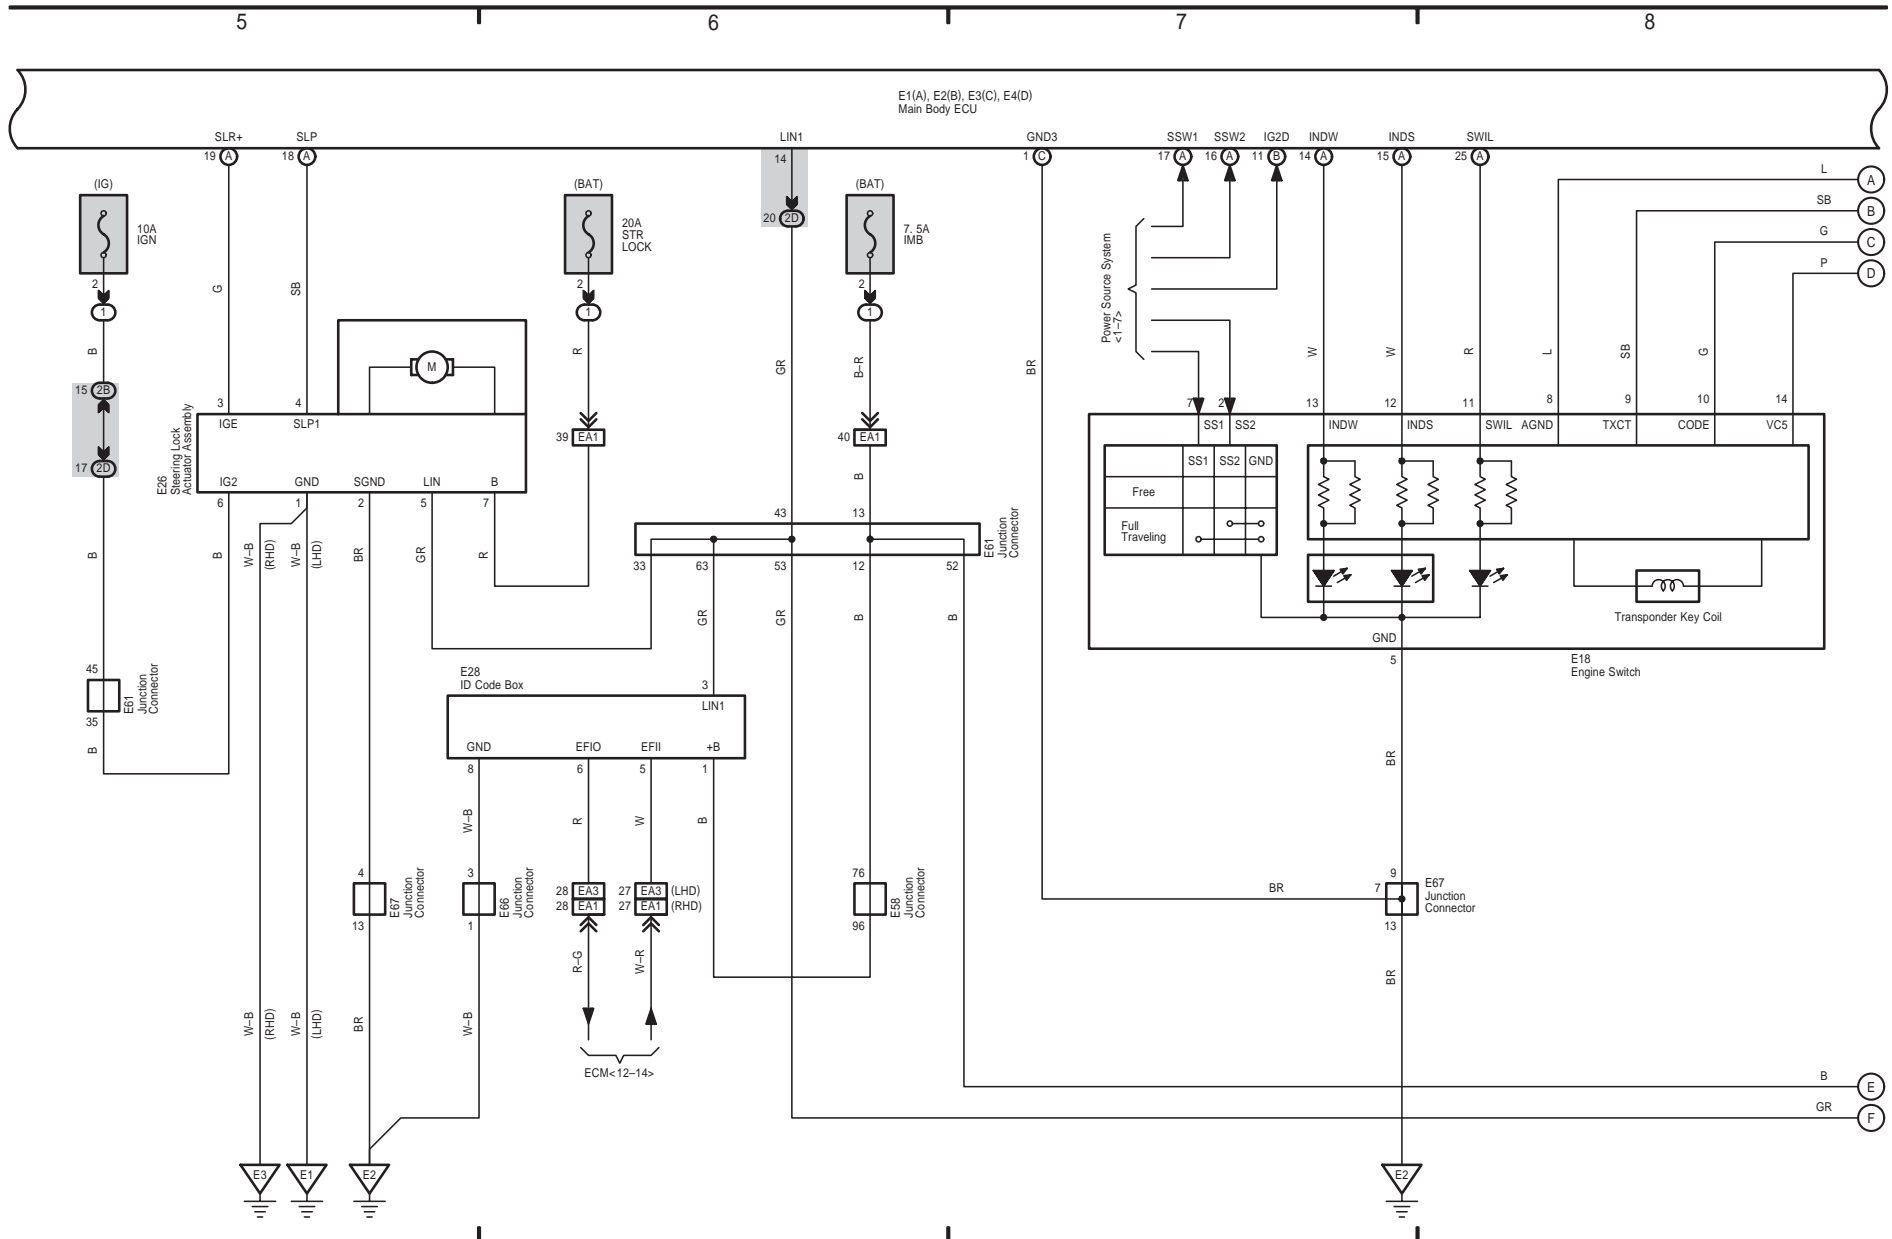

Entry & Start System and Theft Deterrent

LX 570 (EM08G4E)