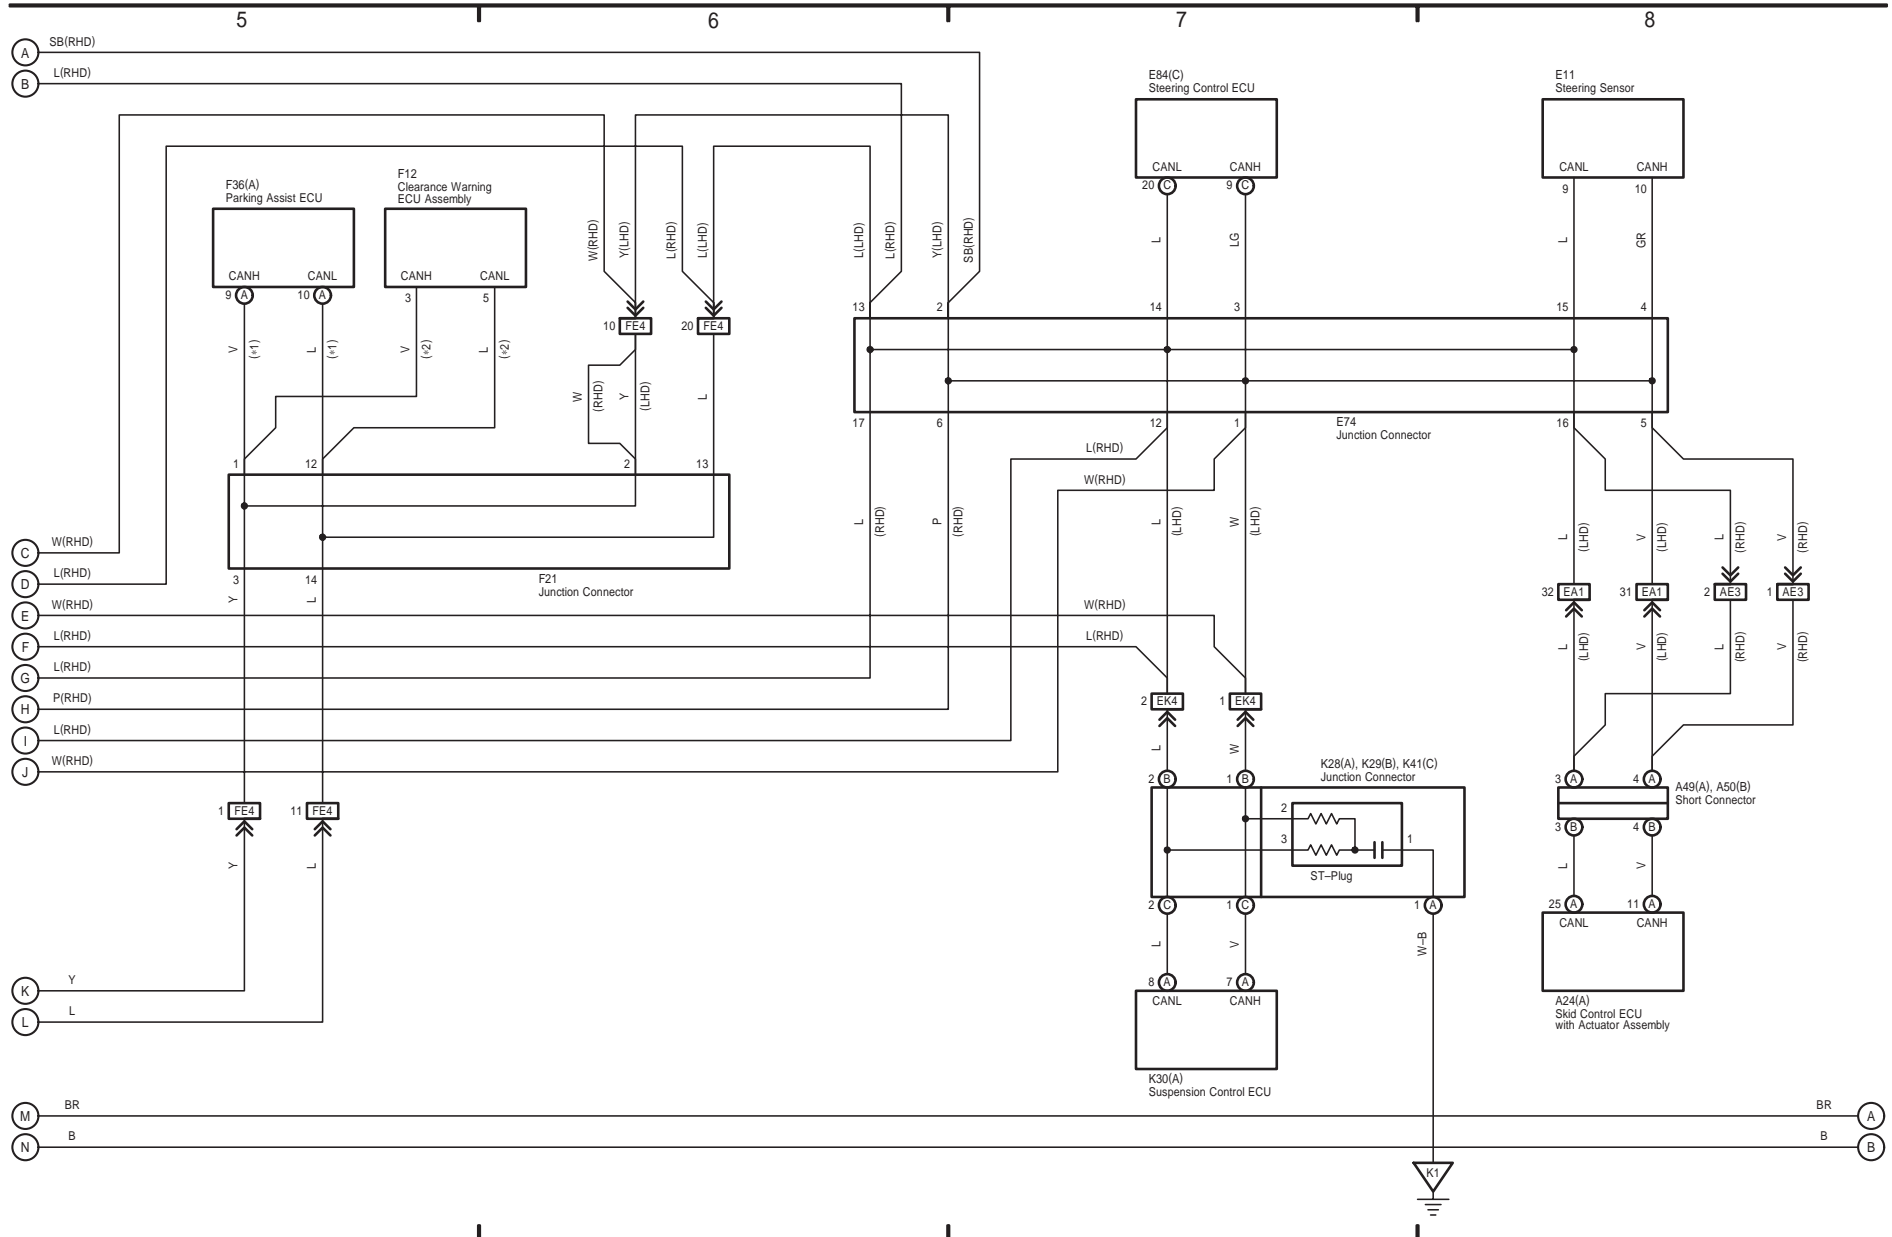

M OVERALL ELECTRICAL WIRING DIAGRAM

Multiplex Communication System (CAN)

* 1 : w/ Wide View Camera
 + 2 : w/o Wide View Camera

LX 570 (EM08G4E)

Multiplex Communication System (CAN)

* 3 : Before Jul. 2009 Production
* 4 : From Jul. 2009 Production