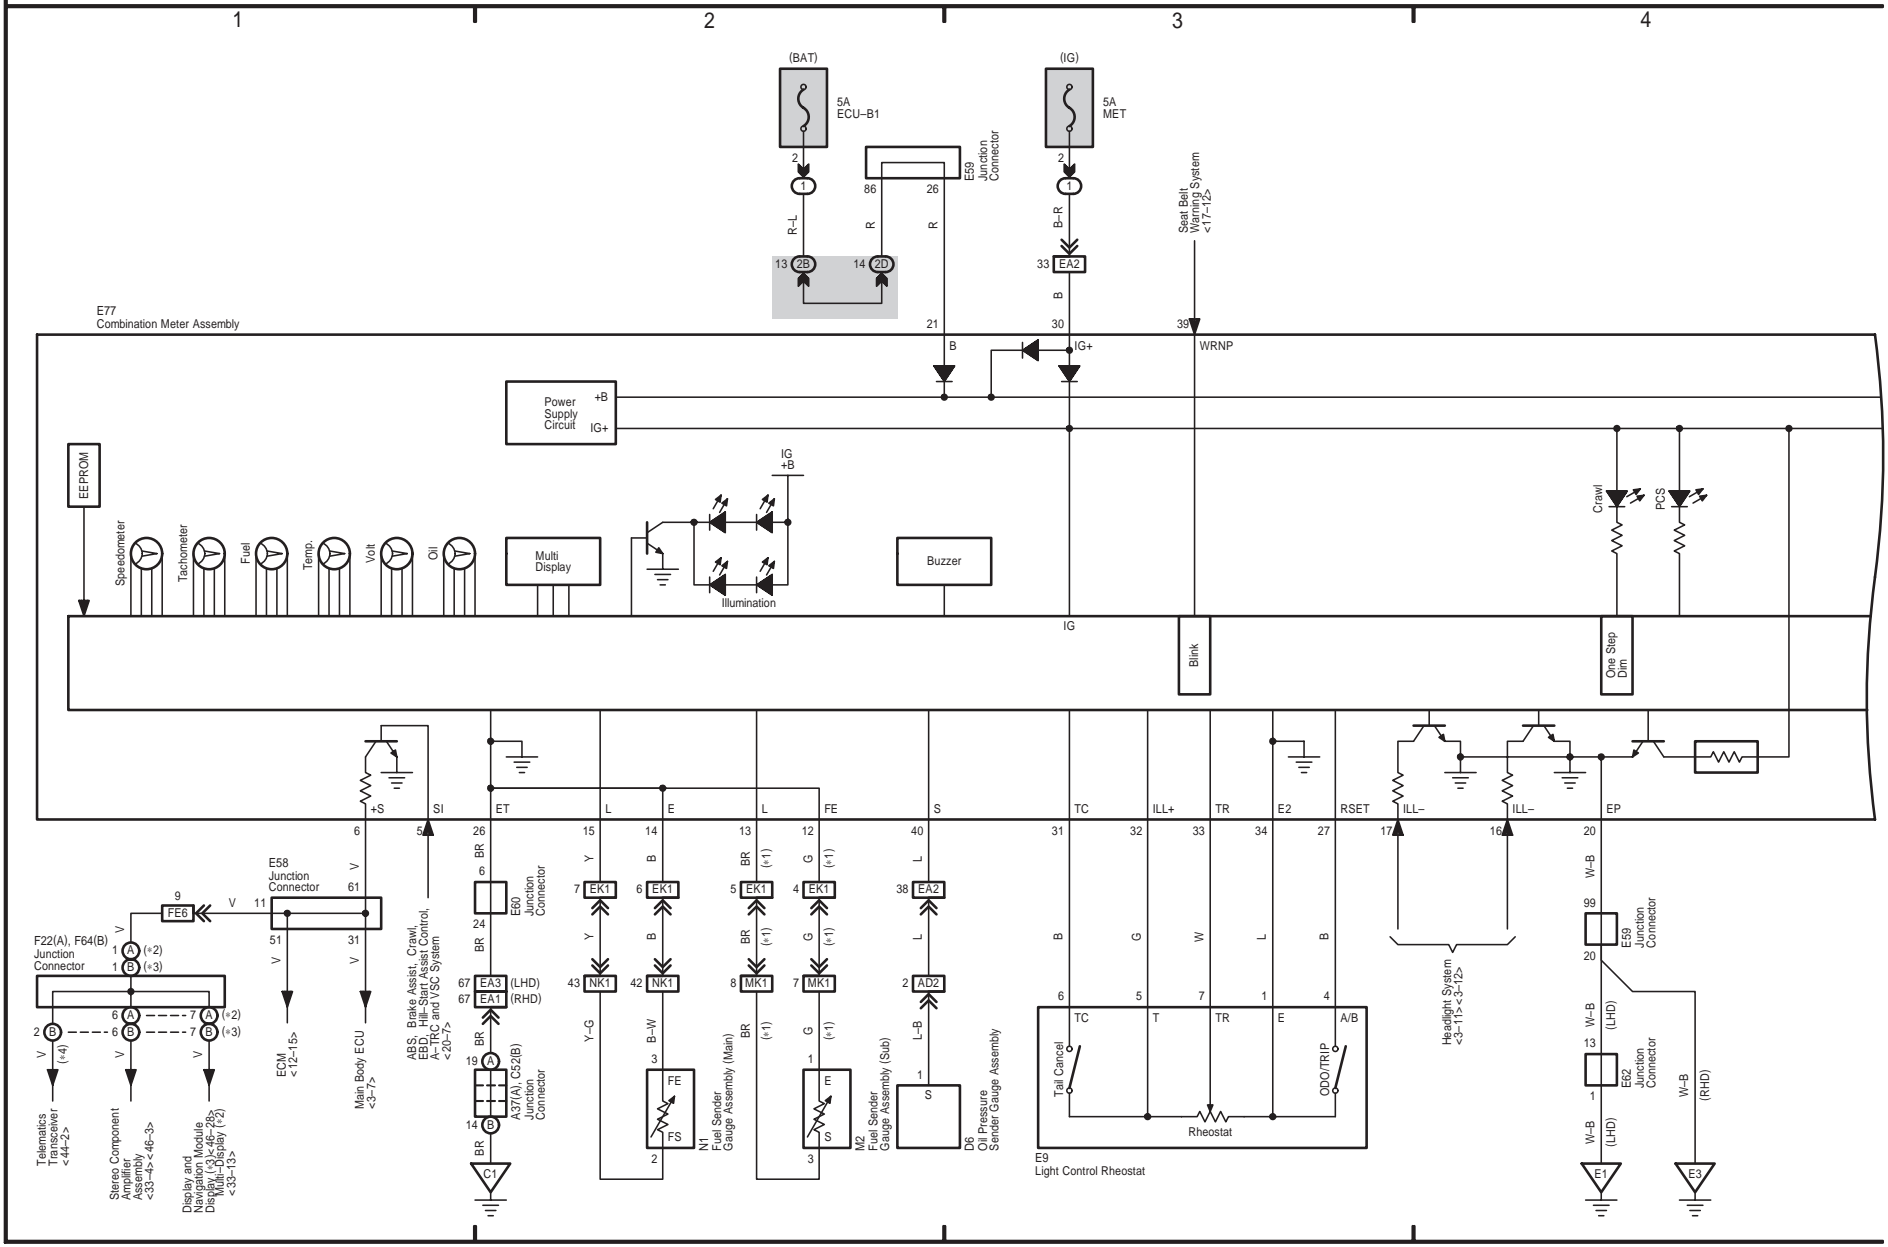

- 1 : Except Europe
- 2 : Before Jul. 2009 Production
- 3 : From Jul. 2009 Production
- 4 : w/ G-BOOK

Combination Meter

E77
Combination Meter Assembly

EEPROM

Speedometer

Tachometer

Fuel

Temp.

Volt

Oil

Multi Display

Illumination

Buzzer

Blink

Crawl

PCS

Headlight System

E3
Light Control Rheostat

Tachometer
Transducer
<44-2>

Stereo Component
Amplifier
Stem
<33-46>

Display and
Module
<33-46>

ECM
<12-15>

Main Body ECU
<3-7>

A37(A), C52(B)
Junction
Connector

N1
Fuel Sender
Gauge Assembly (Main)

M2
Fuel Sender
Gauge Assembly (Sub)

D6
Oil Pressure
Sender Gauge Assembly

E58
Junction
Connector

E59
Junction
Connector

E60
Junction
Connector

E61
Junction
Connector

E62
Junction
Connector

E69
Junction
Connector

E70
Junction
Connector

E71
Junction
Connector

E72
Junction
Connector

E73
Junction
Connector

E74
Junction
Connector

E75
Junction
Connector

E76
Junction
Connector

E77
Junction
Connector

E78
Junction
Connector

E79
Junction
Connector

E80
Junction
Connector

E81
Junction
Connector

E82
Junction
Connector

E83
Junction
Connector