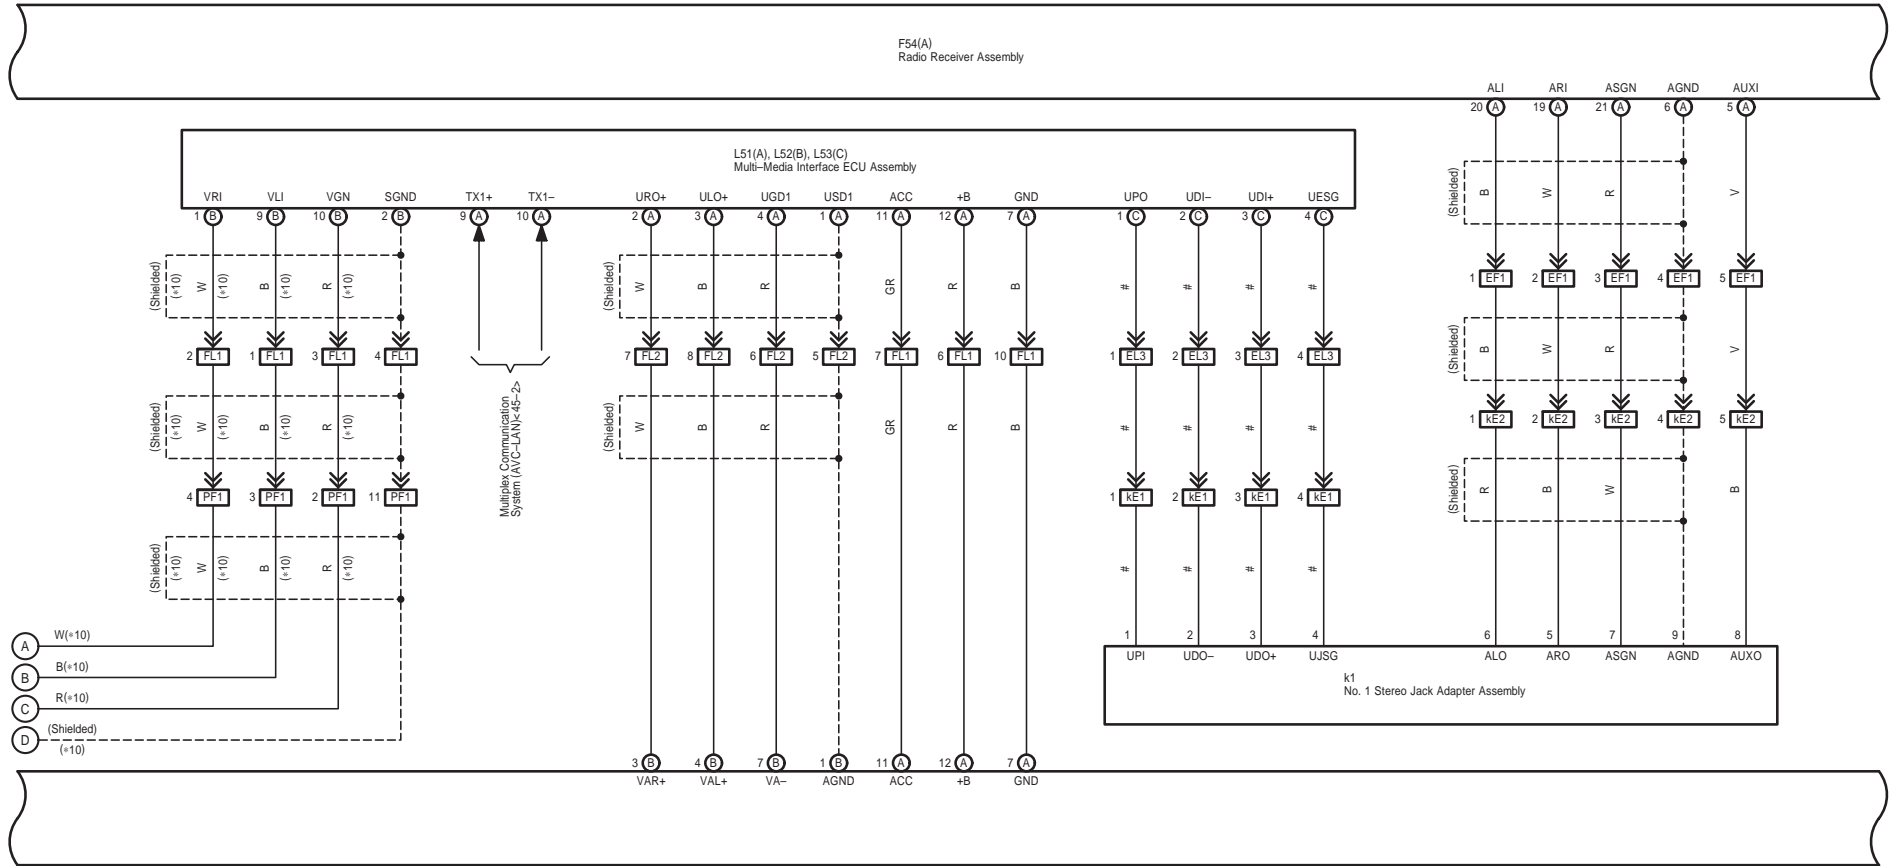

Audio System, Multi-Display, LEXUS Navigation System and Parking Assist (Rear View Monitor) (From Jul. 2009 Production)

21

22

23

24

*10 : w/ Rear Seat Entertainment System

LX 570 (EM08G4E)

: There is no wire color information.