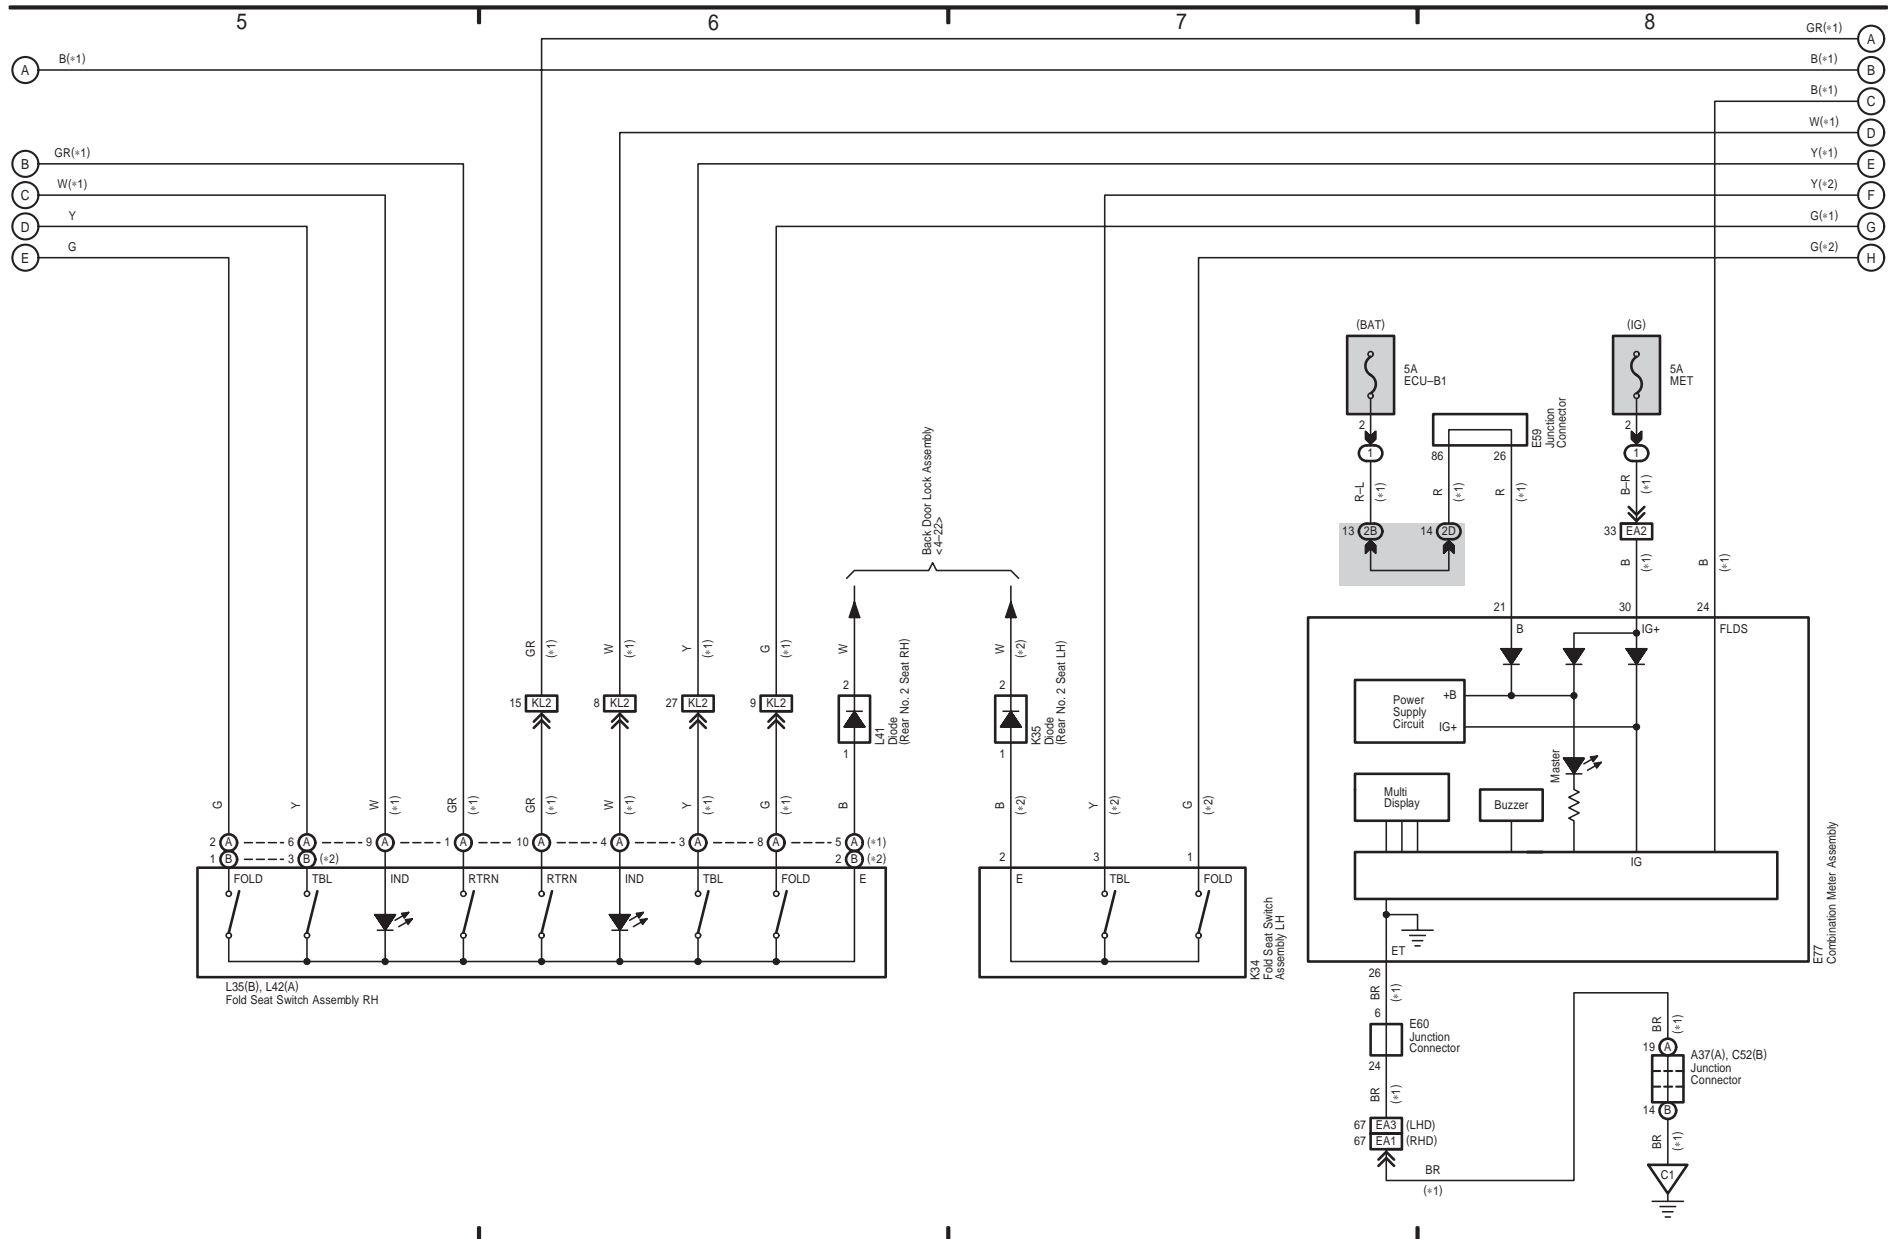

Rear Power Seat Control System (for Rear No. 2 Seat with Folding-Up Function)

* 1 : Automatic Folding-Up Function
* 2 : Manual Folding-Up Function

LX 570 (EM08G4E)