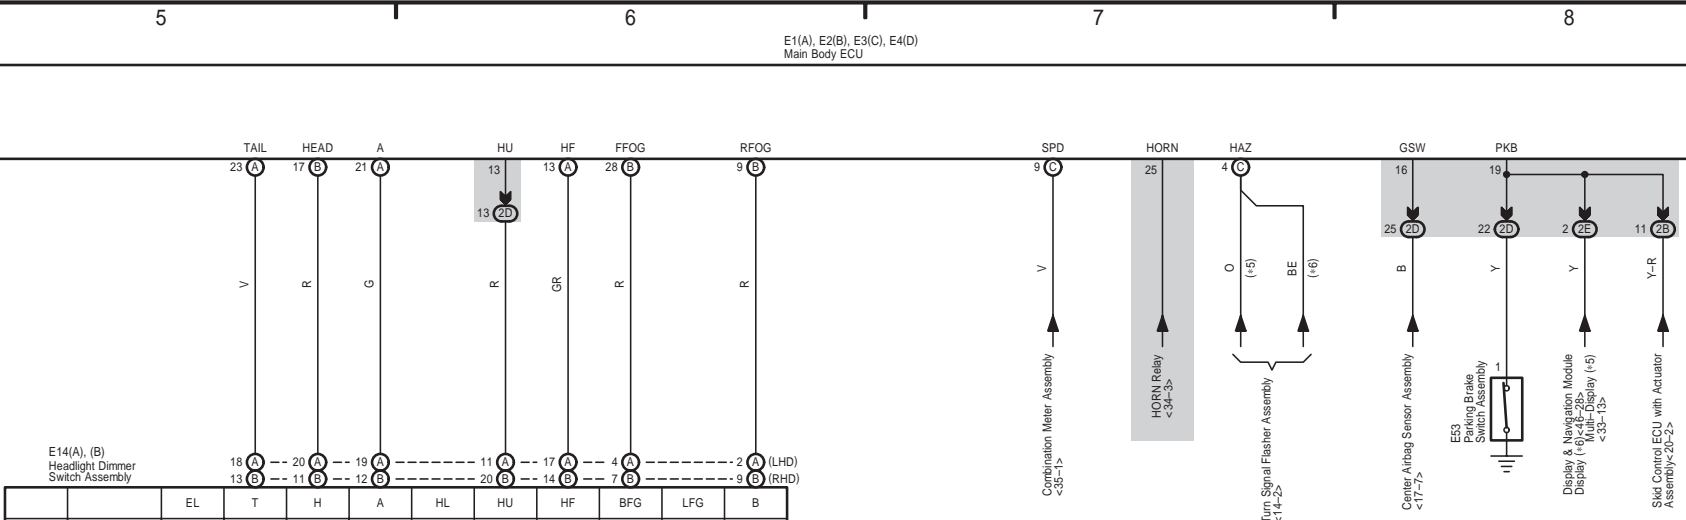

Headlight

E14(A), (B)
Headlight Dimmer Switch Assembly

	EL	T	H	A	HL	HU	HF	BFG	LFG	B
Light Control Switch	OFF									
	Tail	○	○							
	Head	○	○	○						
	AUTO	○		○						
Dimmer Switch	Low	○			○					
	High	○				○				
	Flash	○				○	○			
Fog Switch	OFF							○	○	
	Front							○	○	
	Rear								○	○

LX 570 (EM08G4E)