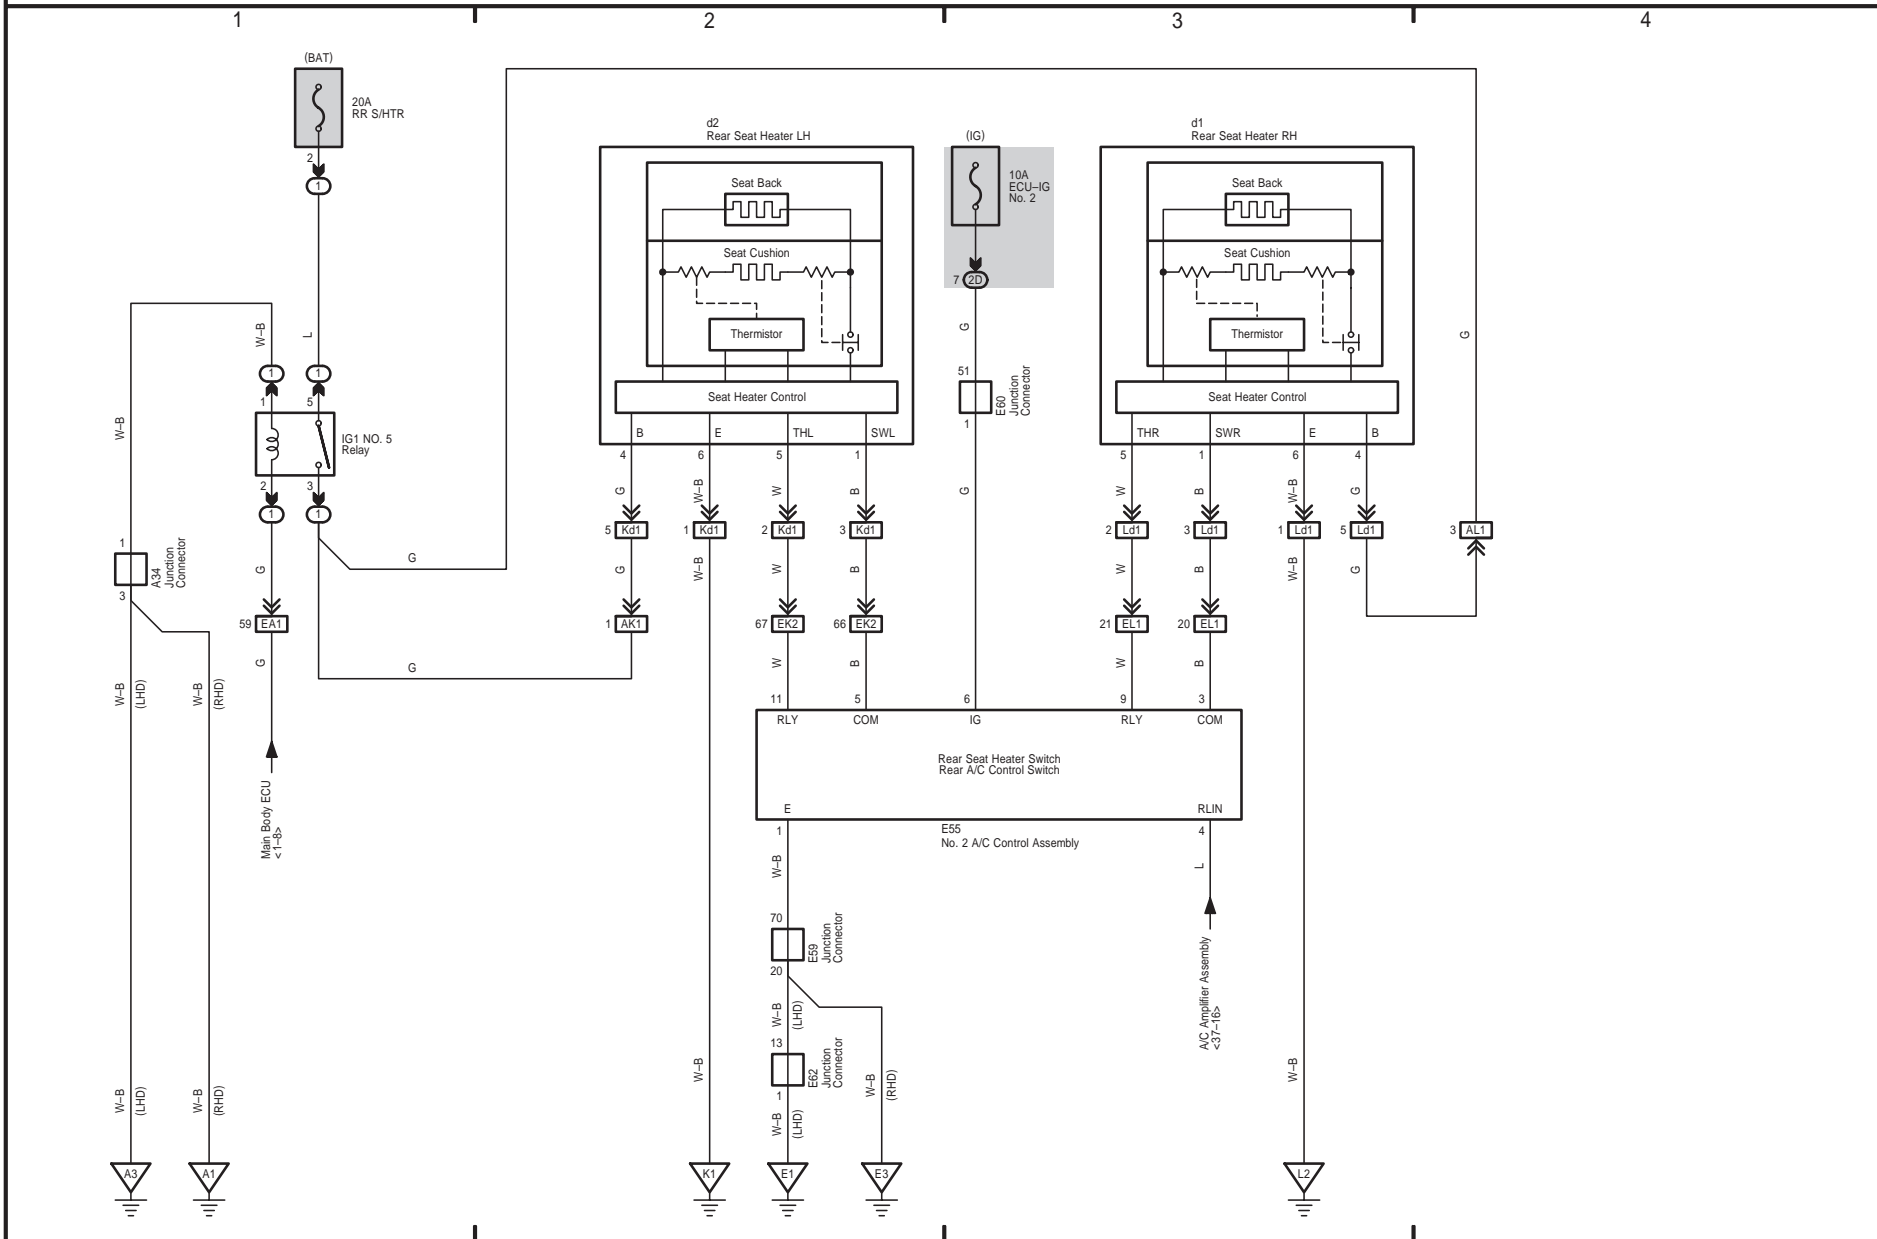

Seat Heater (Rear)