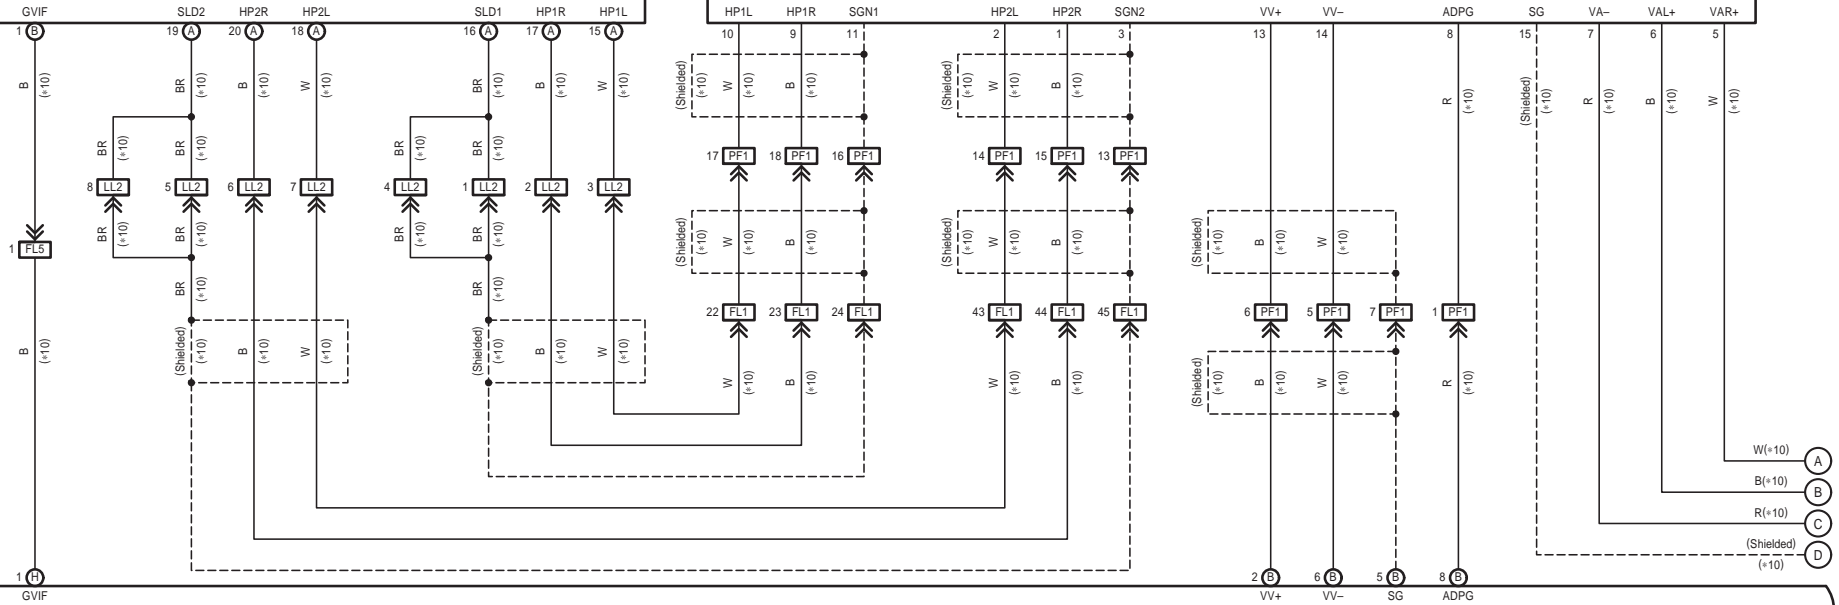

F42(I), F55(A), F56(B), F57(C), F58(D), F59(E), F60(F), F61(K), F65(H), F68(J), F70(G)
Display & Navigation Module Display

LX 570 (EM08G4E)

M OVERALL ELECTRICAL WIRING DIAGRAM

Audio System, Multi-Display, LEXUS Navigation System and Parking Assist (Rear View Monitor) (From Jul. 2009 Production)