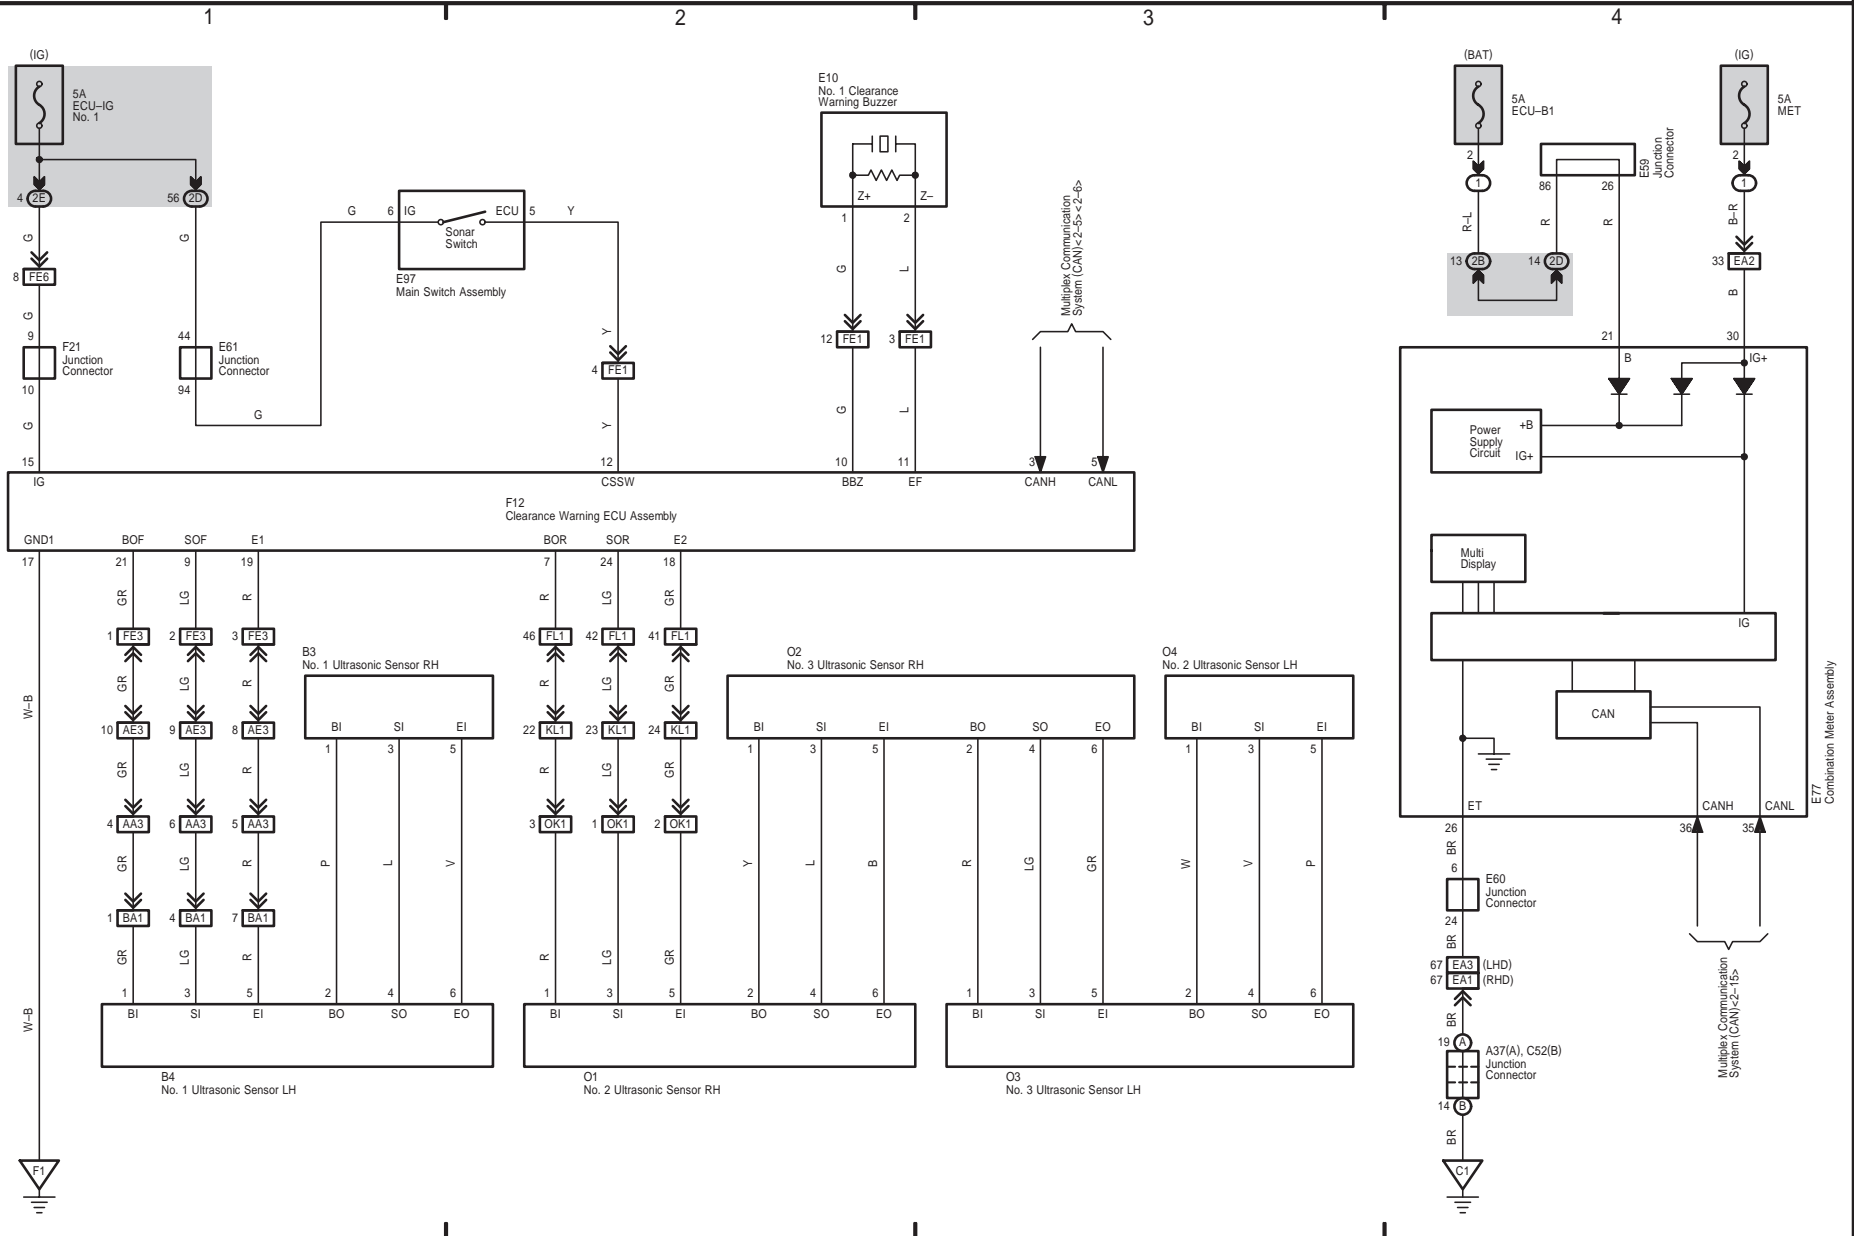

Parking Assist (LEXUS Parking Assist-Sensor)

LX 570 (EM08G4E)