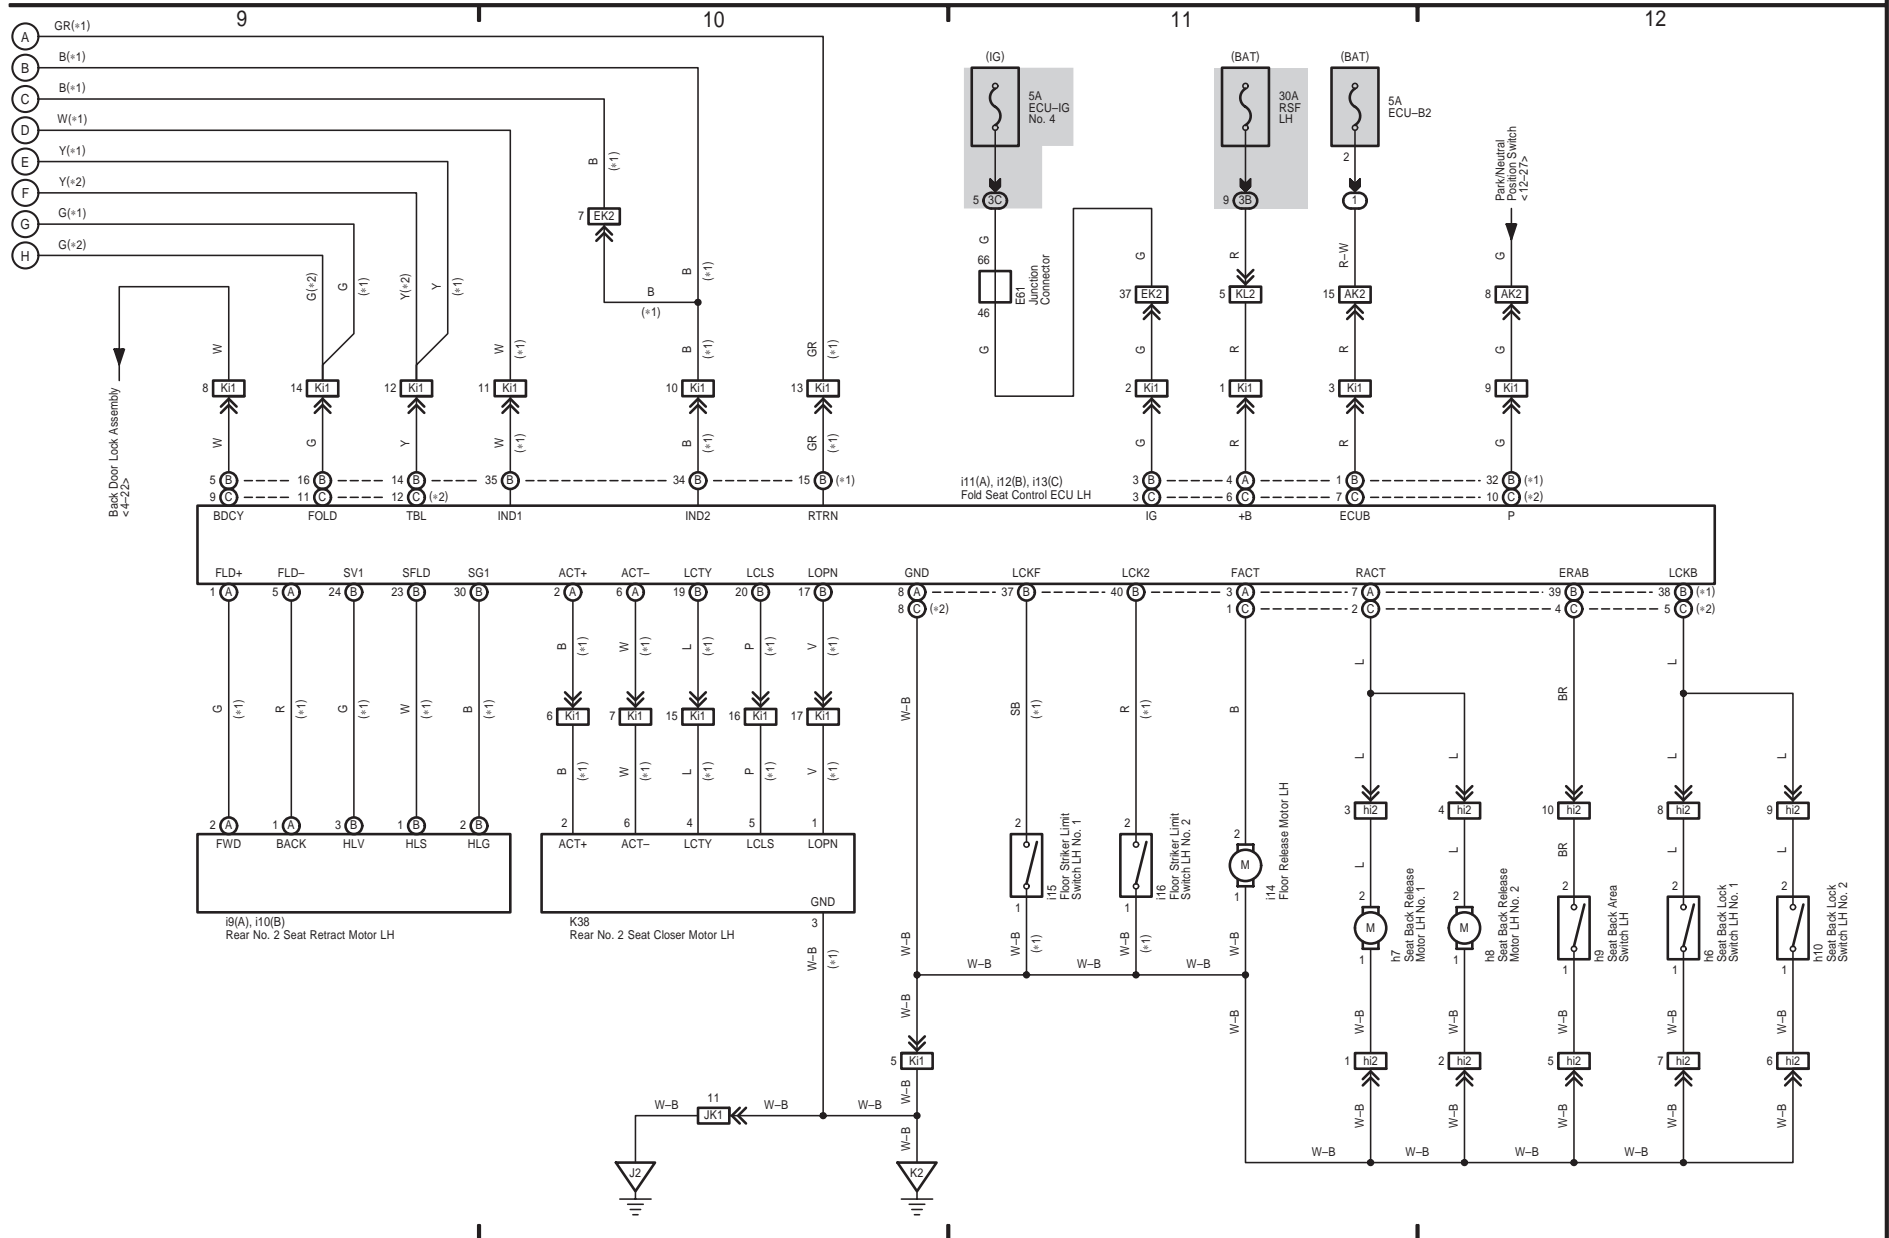

Rear Power Seat Control System (for Rear No. 2 Seat with Folding-Up Function)

LX 570 (EM08G4E)