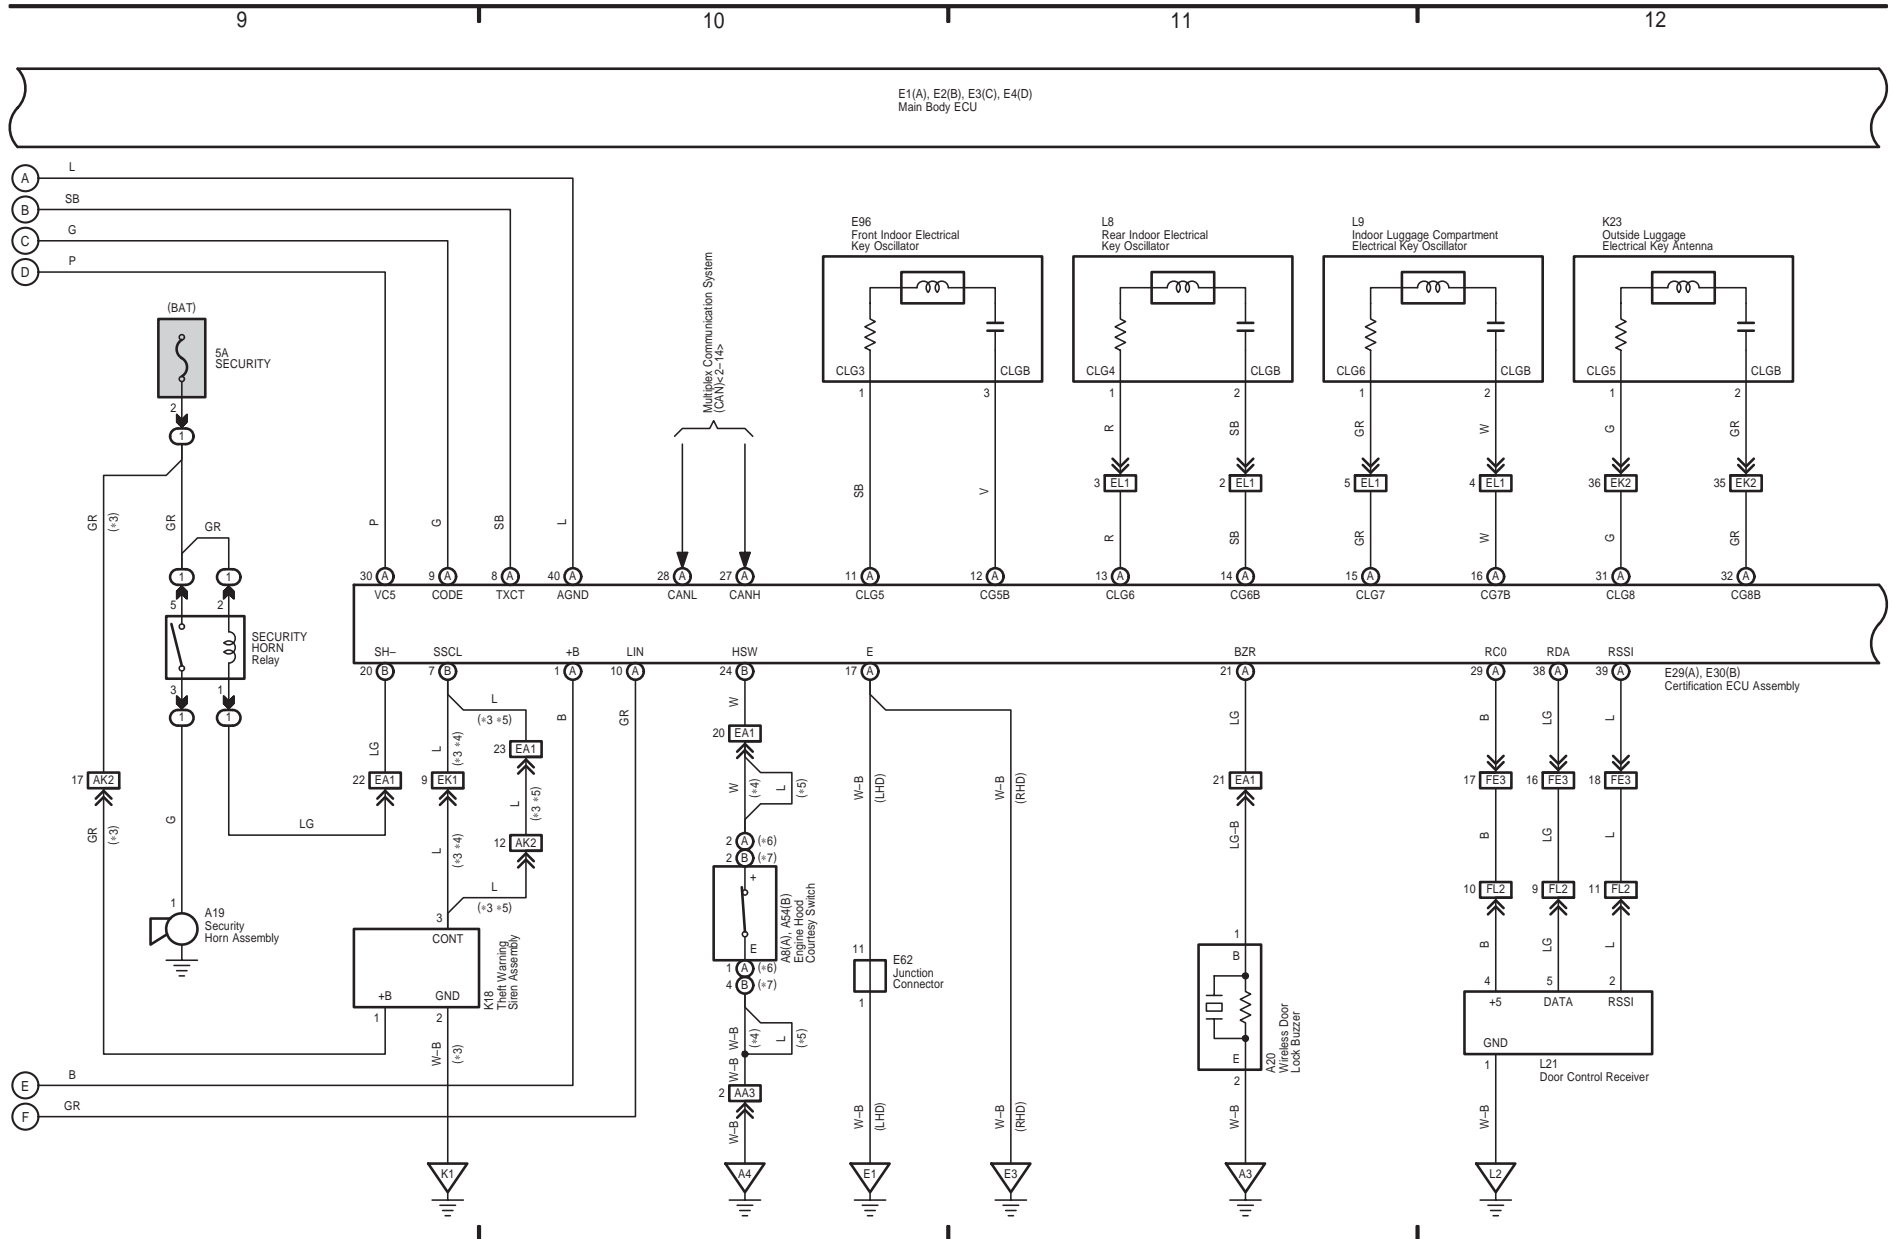

LX 570 (EM08G4E)

M OVERALL ELECTRICAL WIRING DIAGRAM

Entry & Start System and Theft Deterrent

- * 2 : w/o Power Back Door
- * 4 : Before Jul. 2009 Production
- * 5 : From Jul. 2009 Production
- * 9 : RHD, LHD Before Jul. 2009 Production
- * 10 : LHD From Jul. 2009 Production