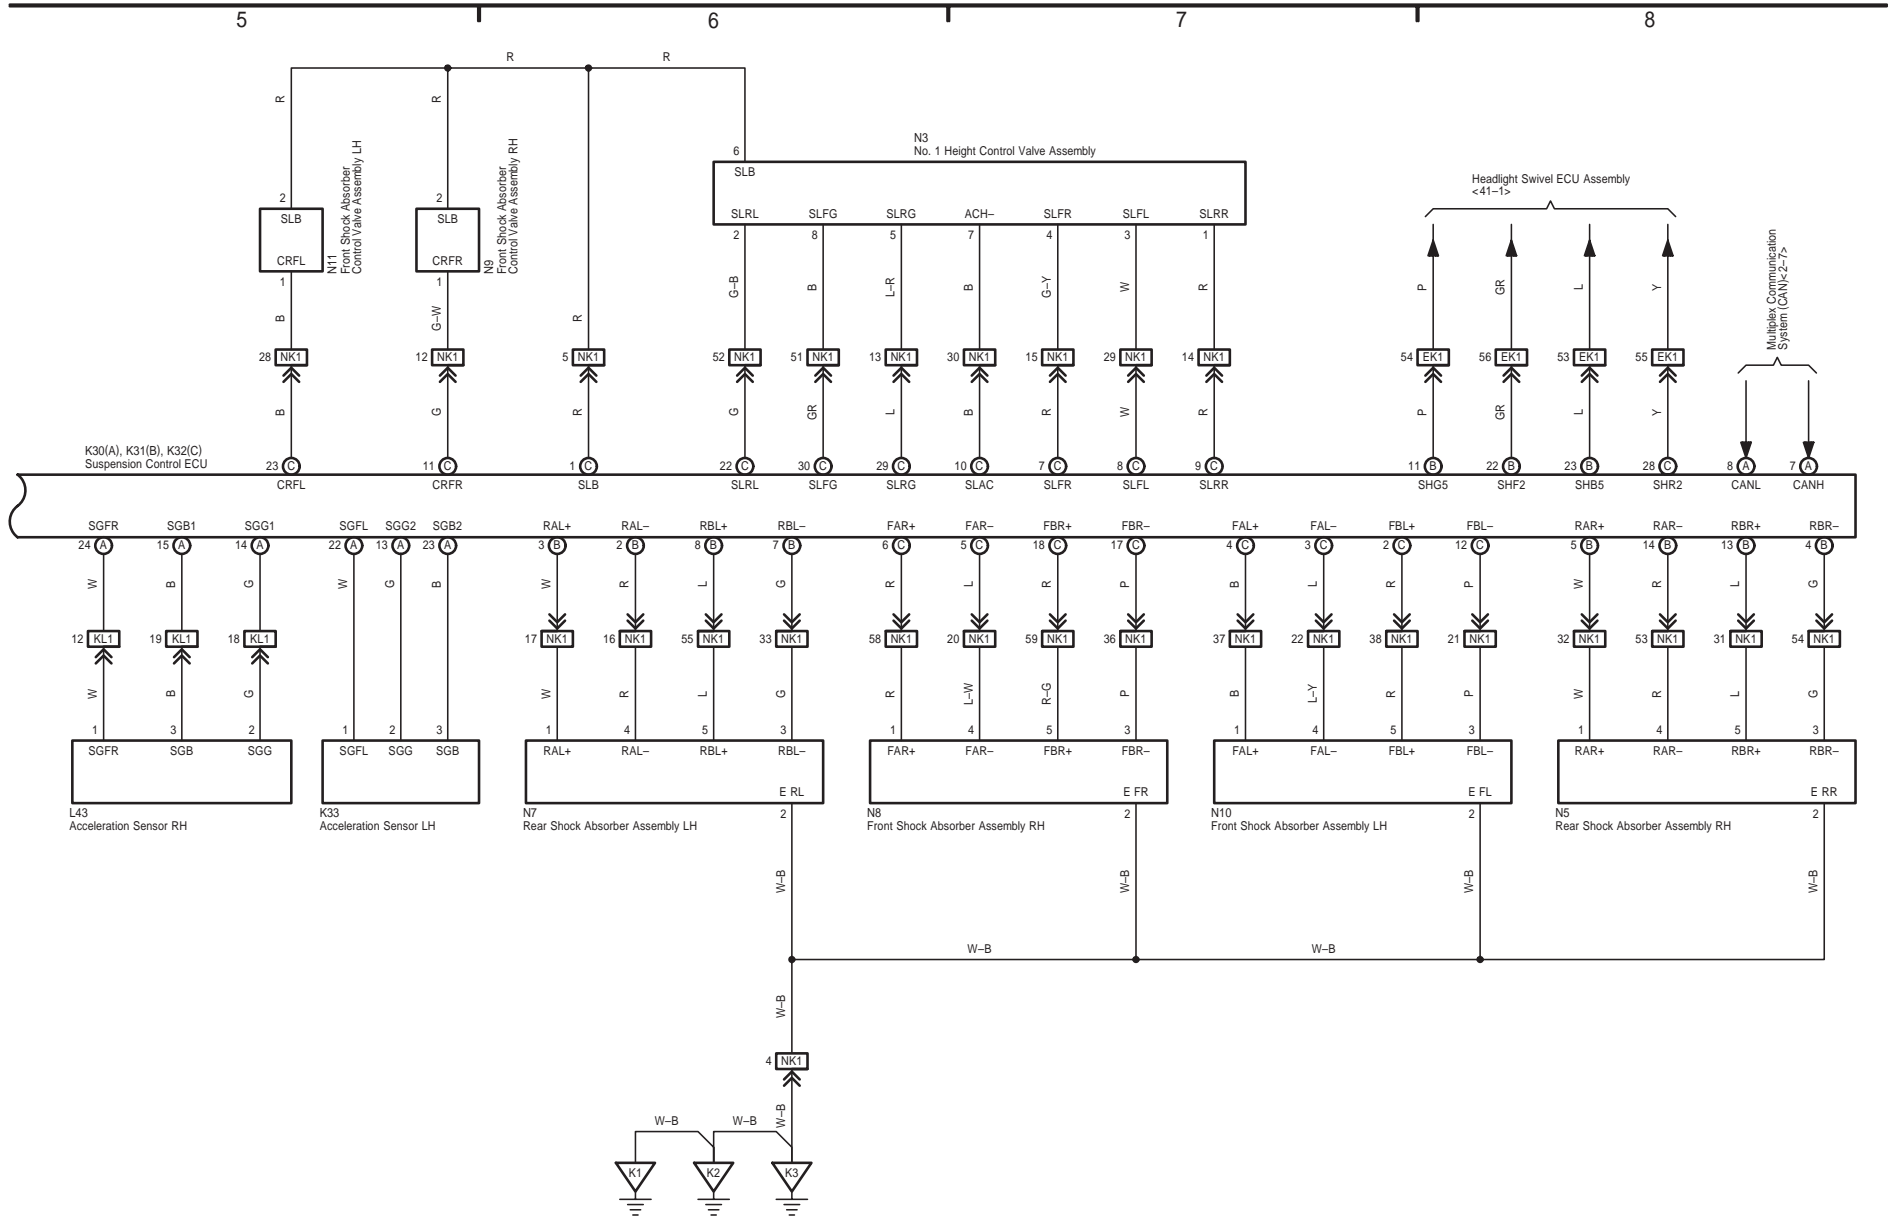

Active Height Control Suspension and Adaptive Variable Suspension

LX 570 (EM08G4E)