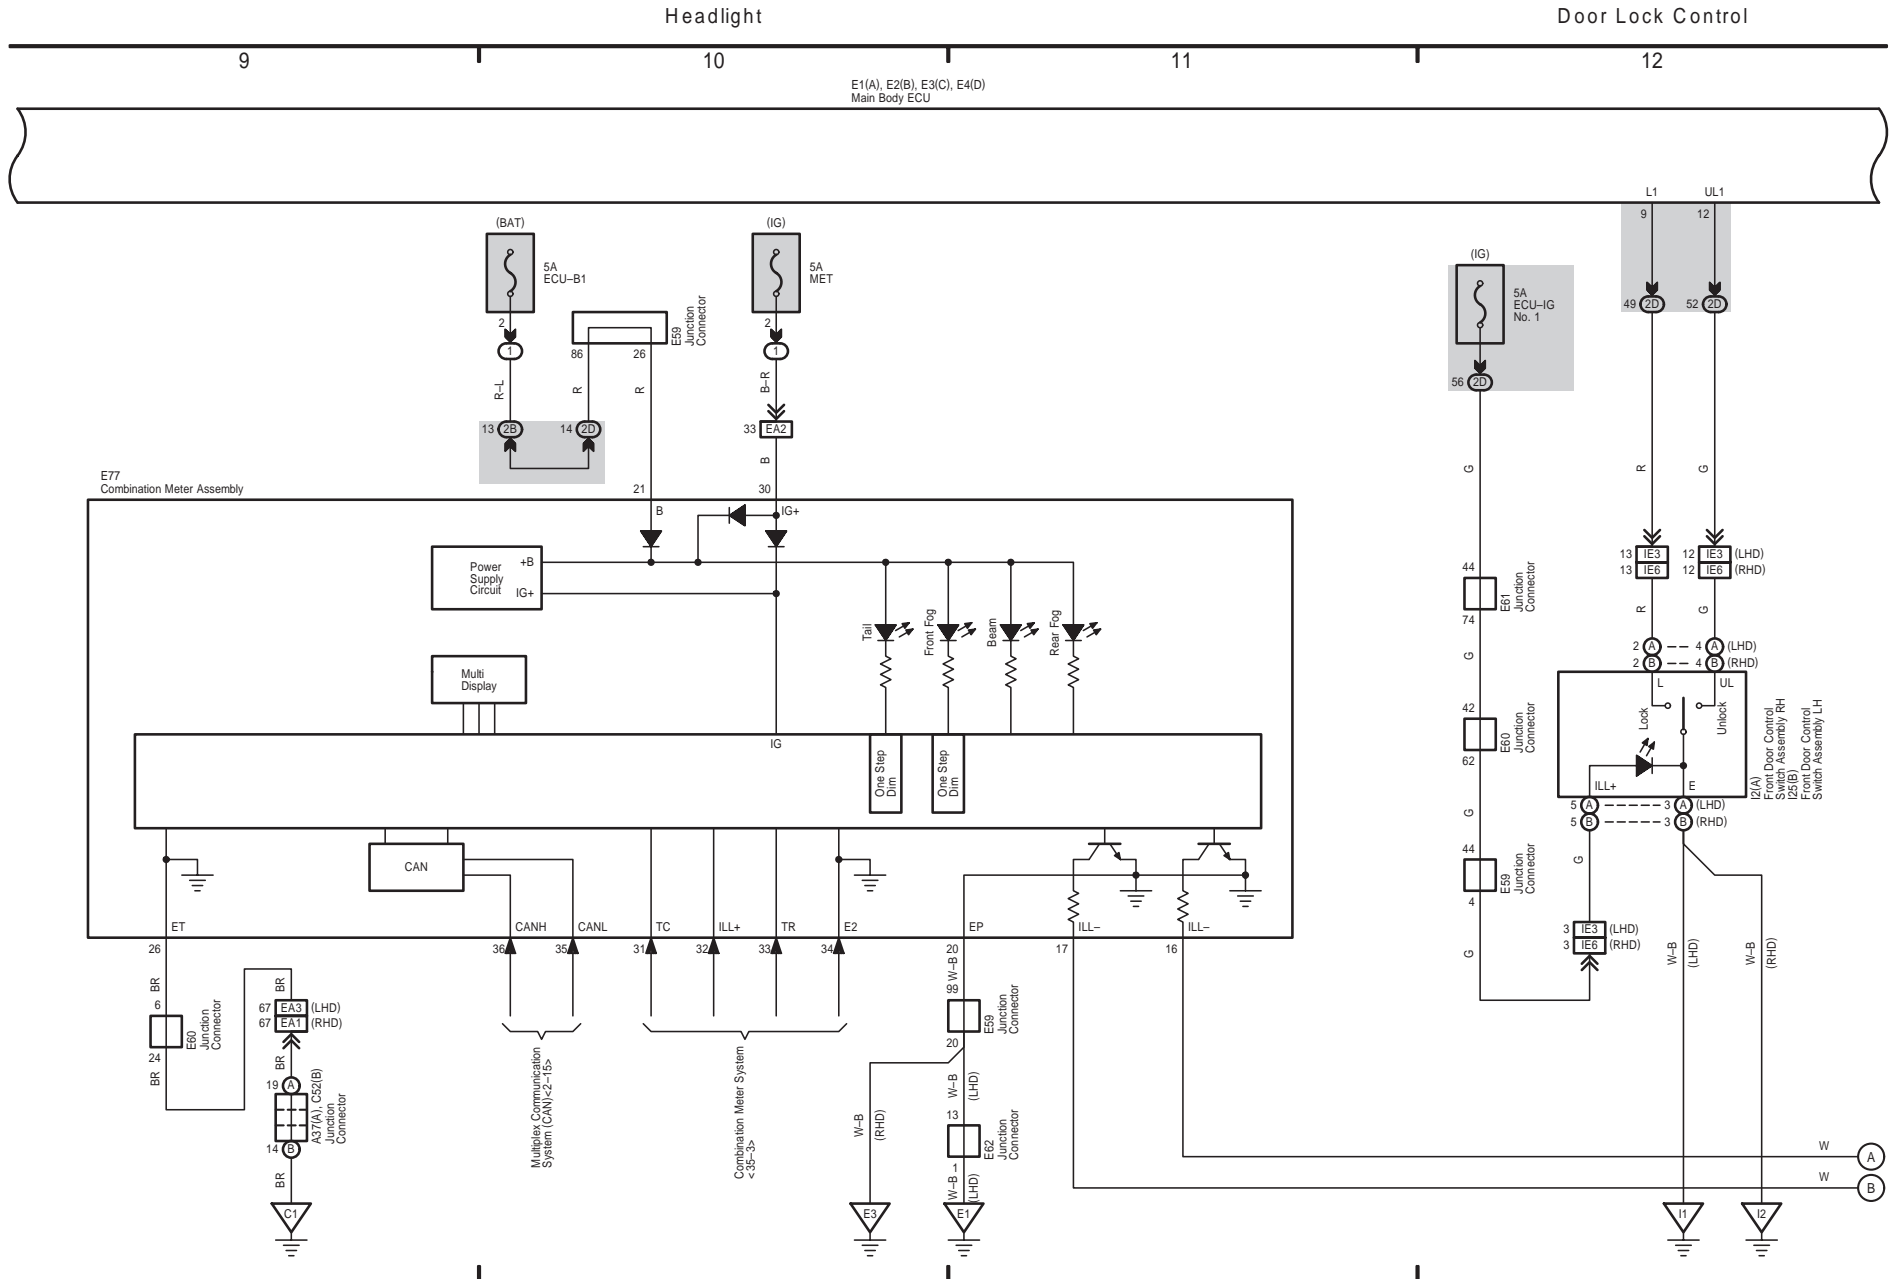

LX 570 (EM08G4E)

M OVERALL ELECTRICAL WIRING DIAGRAM