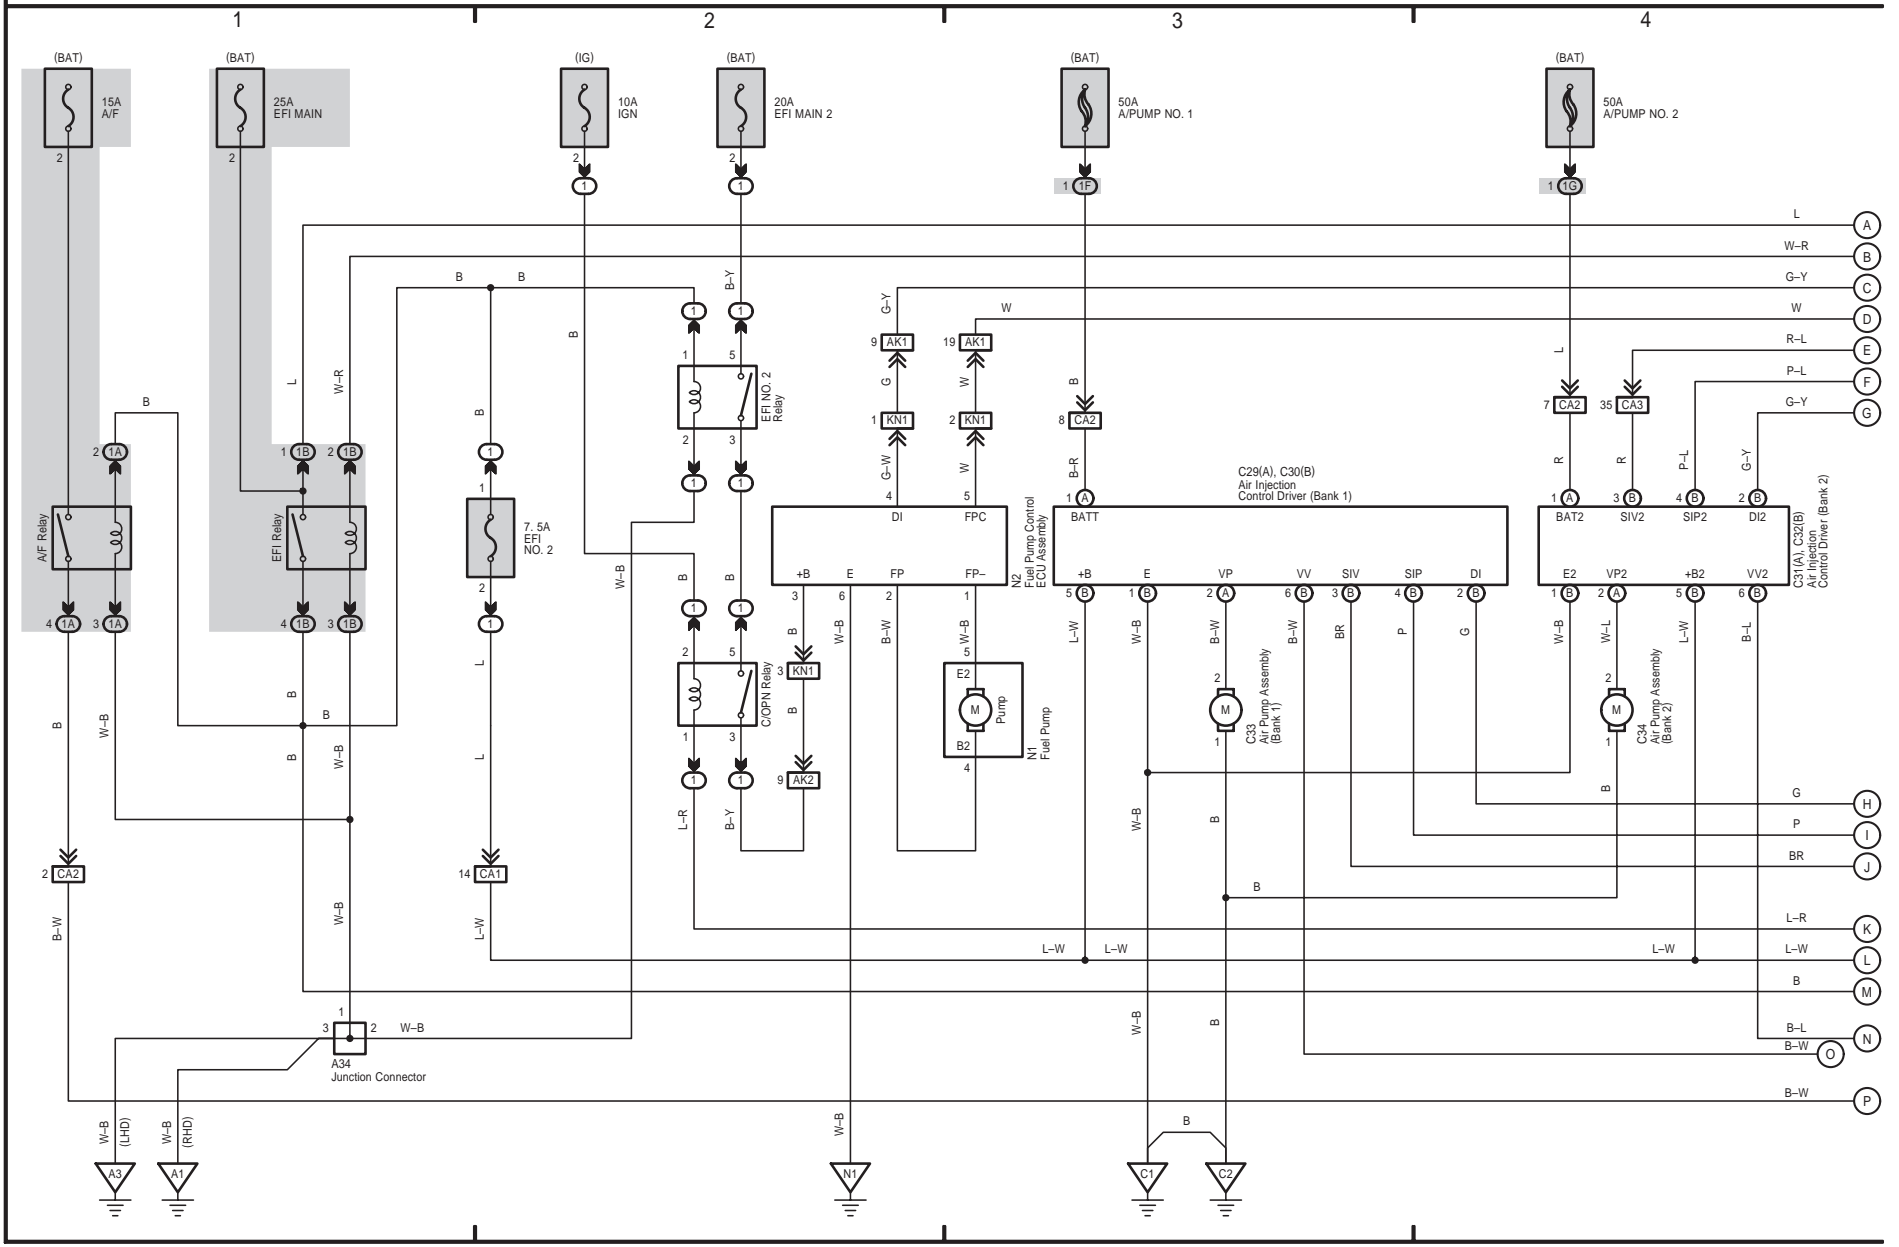

Engine Control

LX 570 (EM08G4E)