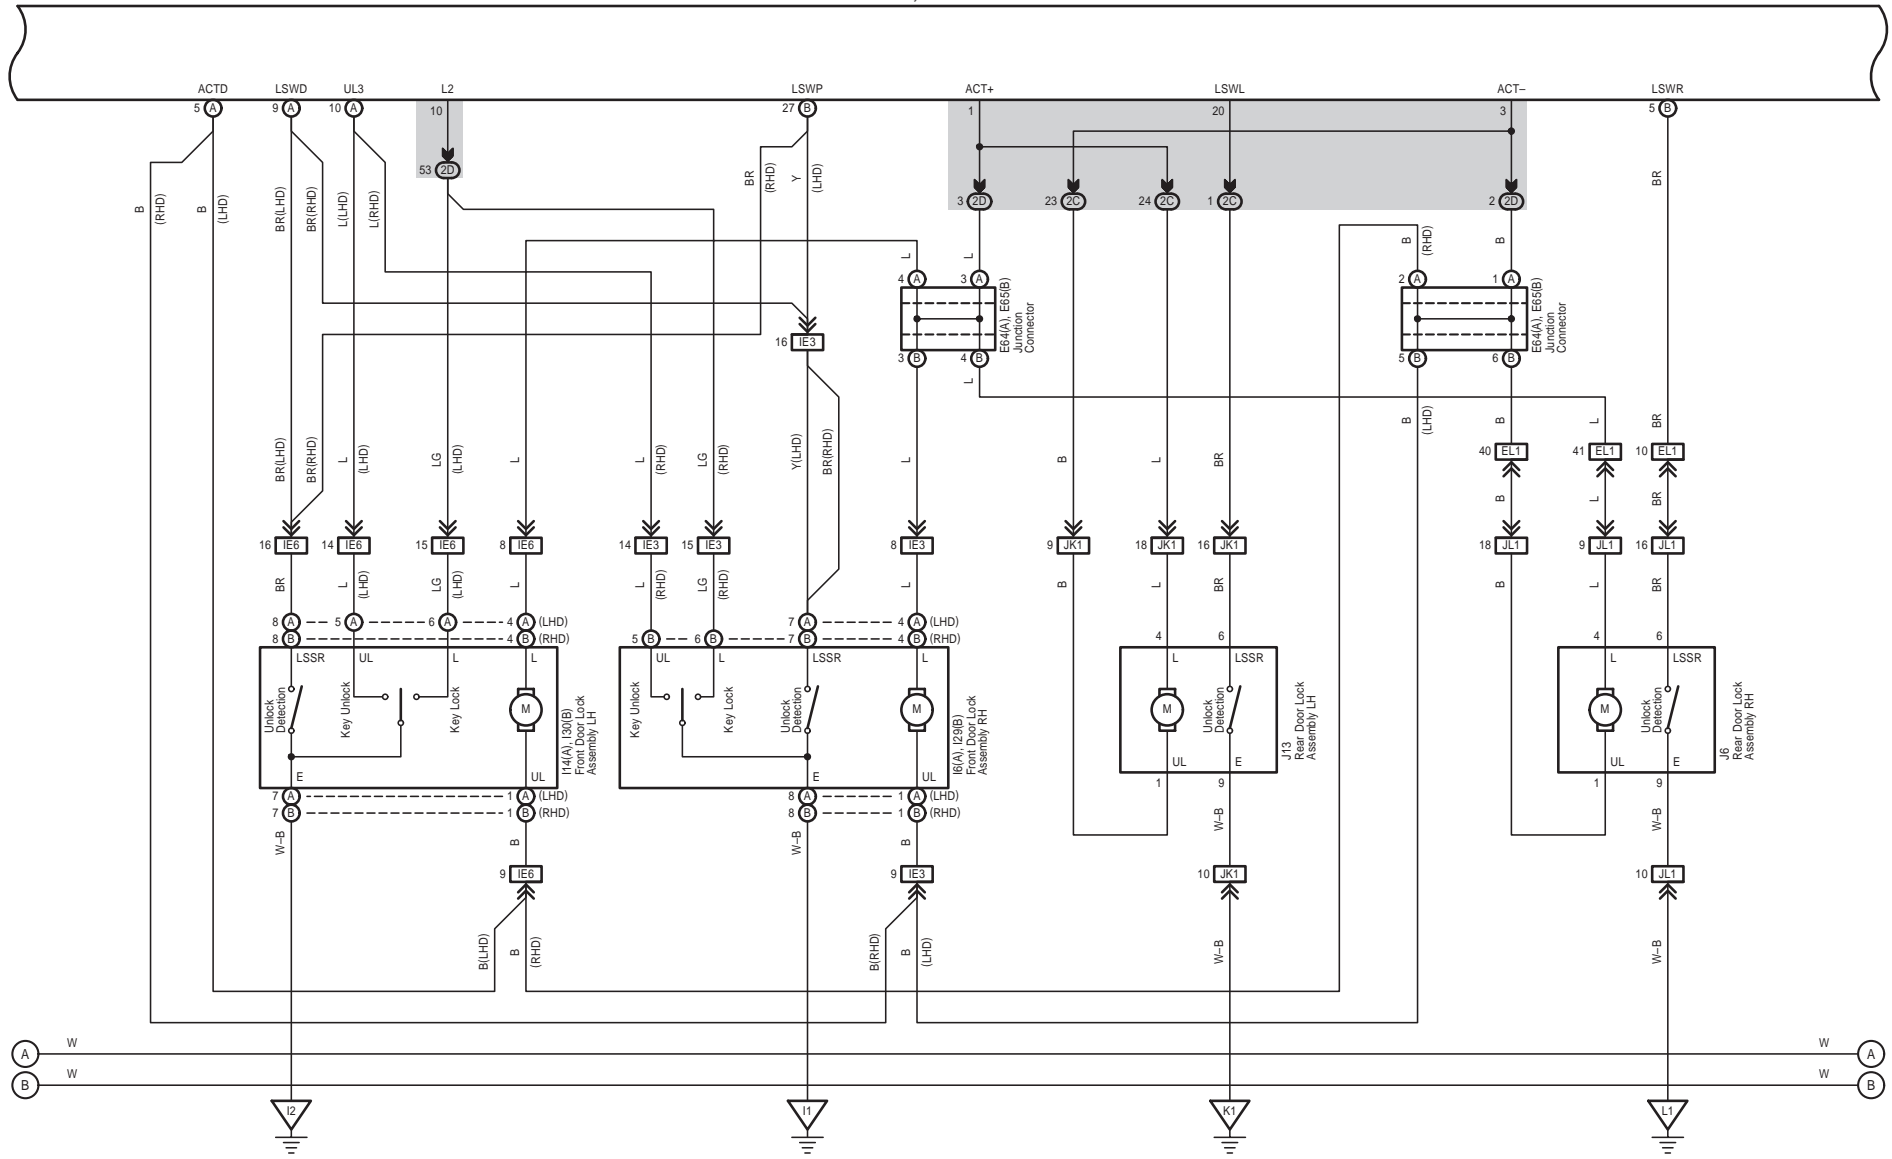

Door Lock Control

13

14

15

16

E1(A), E2(B), E3(C), E4(D)
Main Body ECU

LX 570 (EM08G4E)