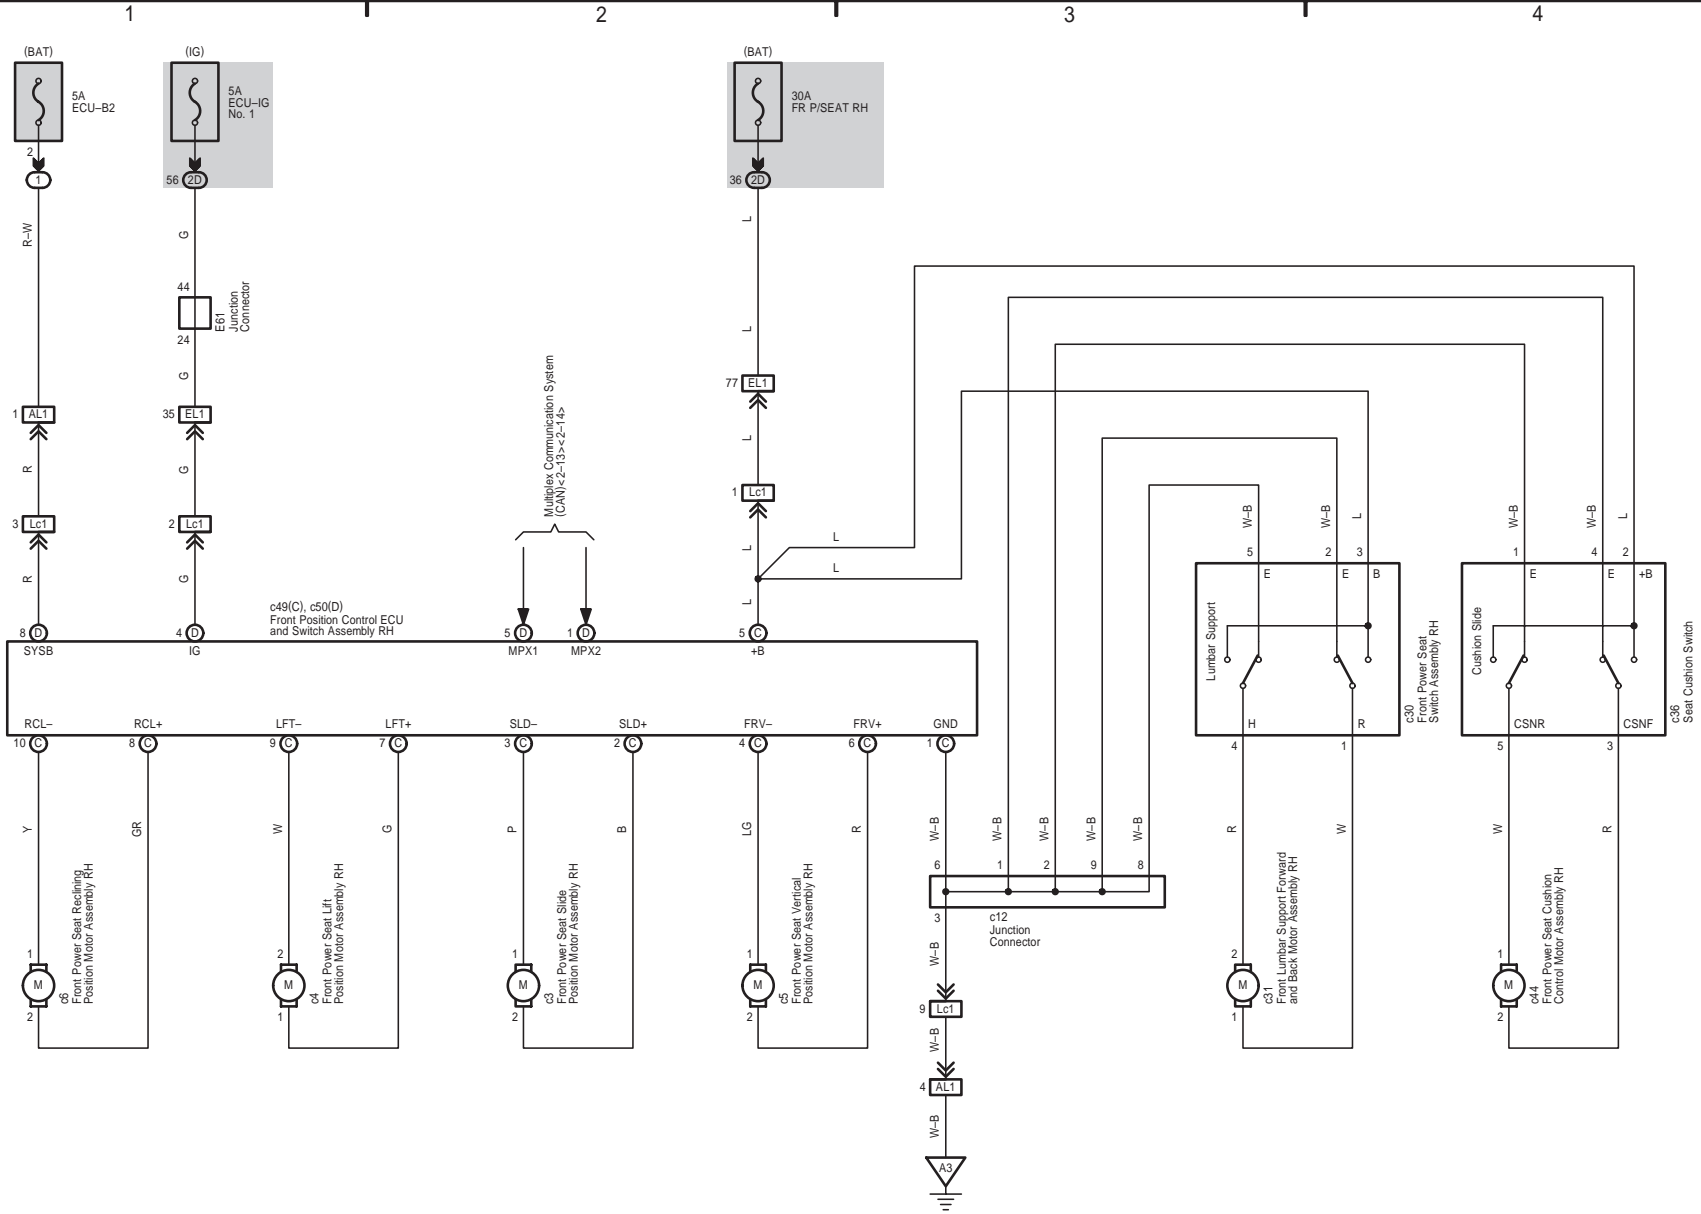

Power Seat (RHD Driver' s Seat)

LX 570 (EM08G4E)