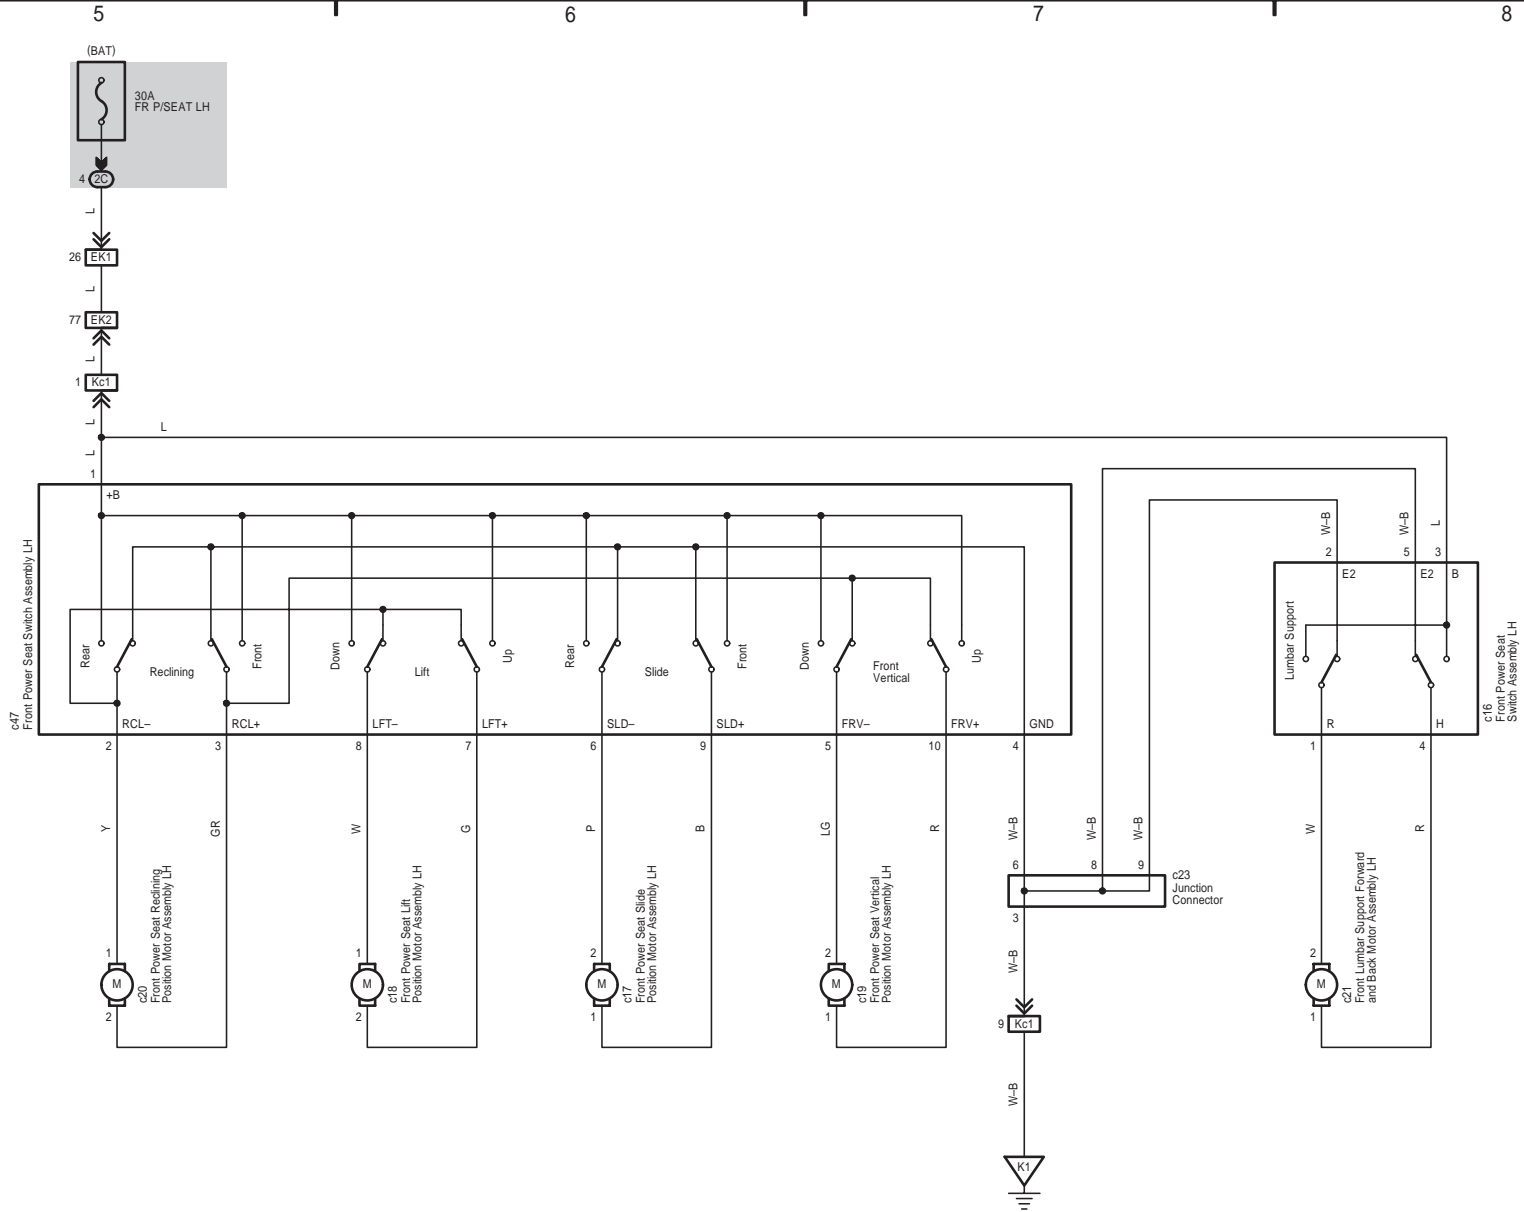

Power Seat (RHD Front Passenger' s Seat)

LX 570 (EM08G4E)