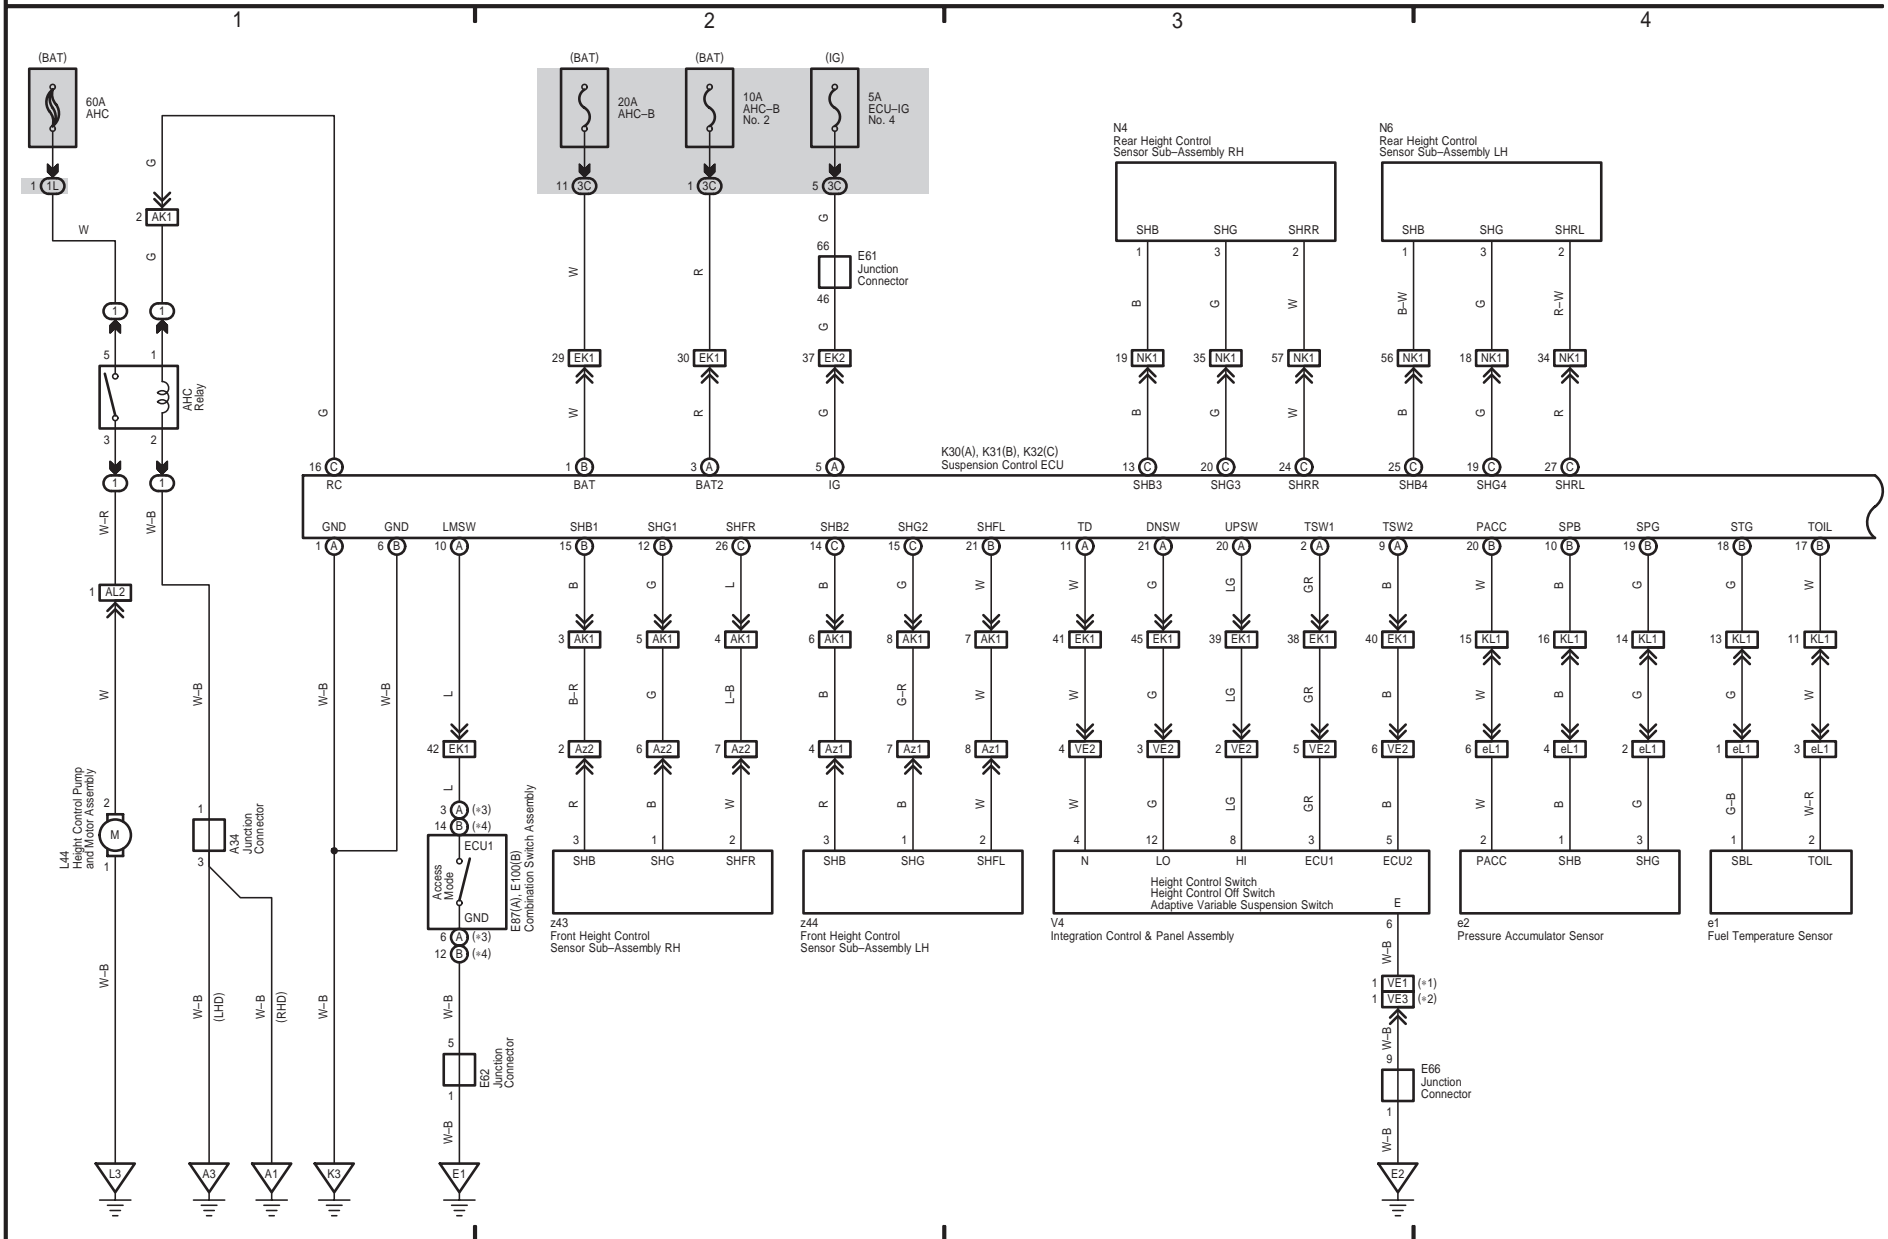

Active Height Control Suspension and Adaptive Variable Suspension

LX 570 (EM08G4E)

OVERALL ELECTRICAL WIRING DIAGRAM