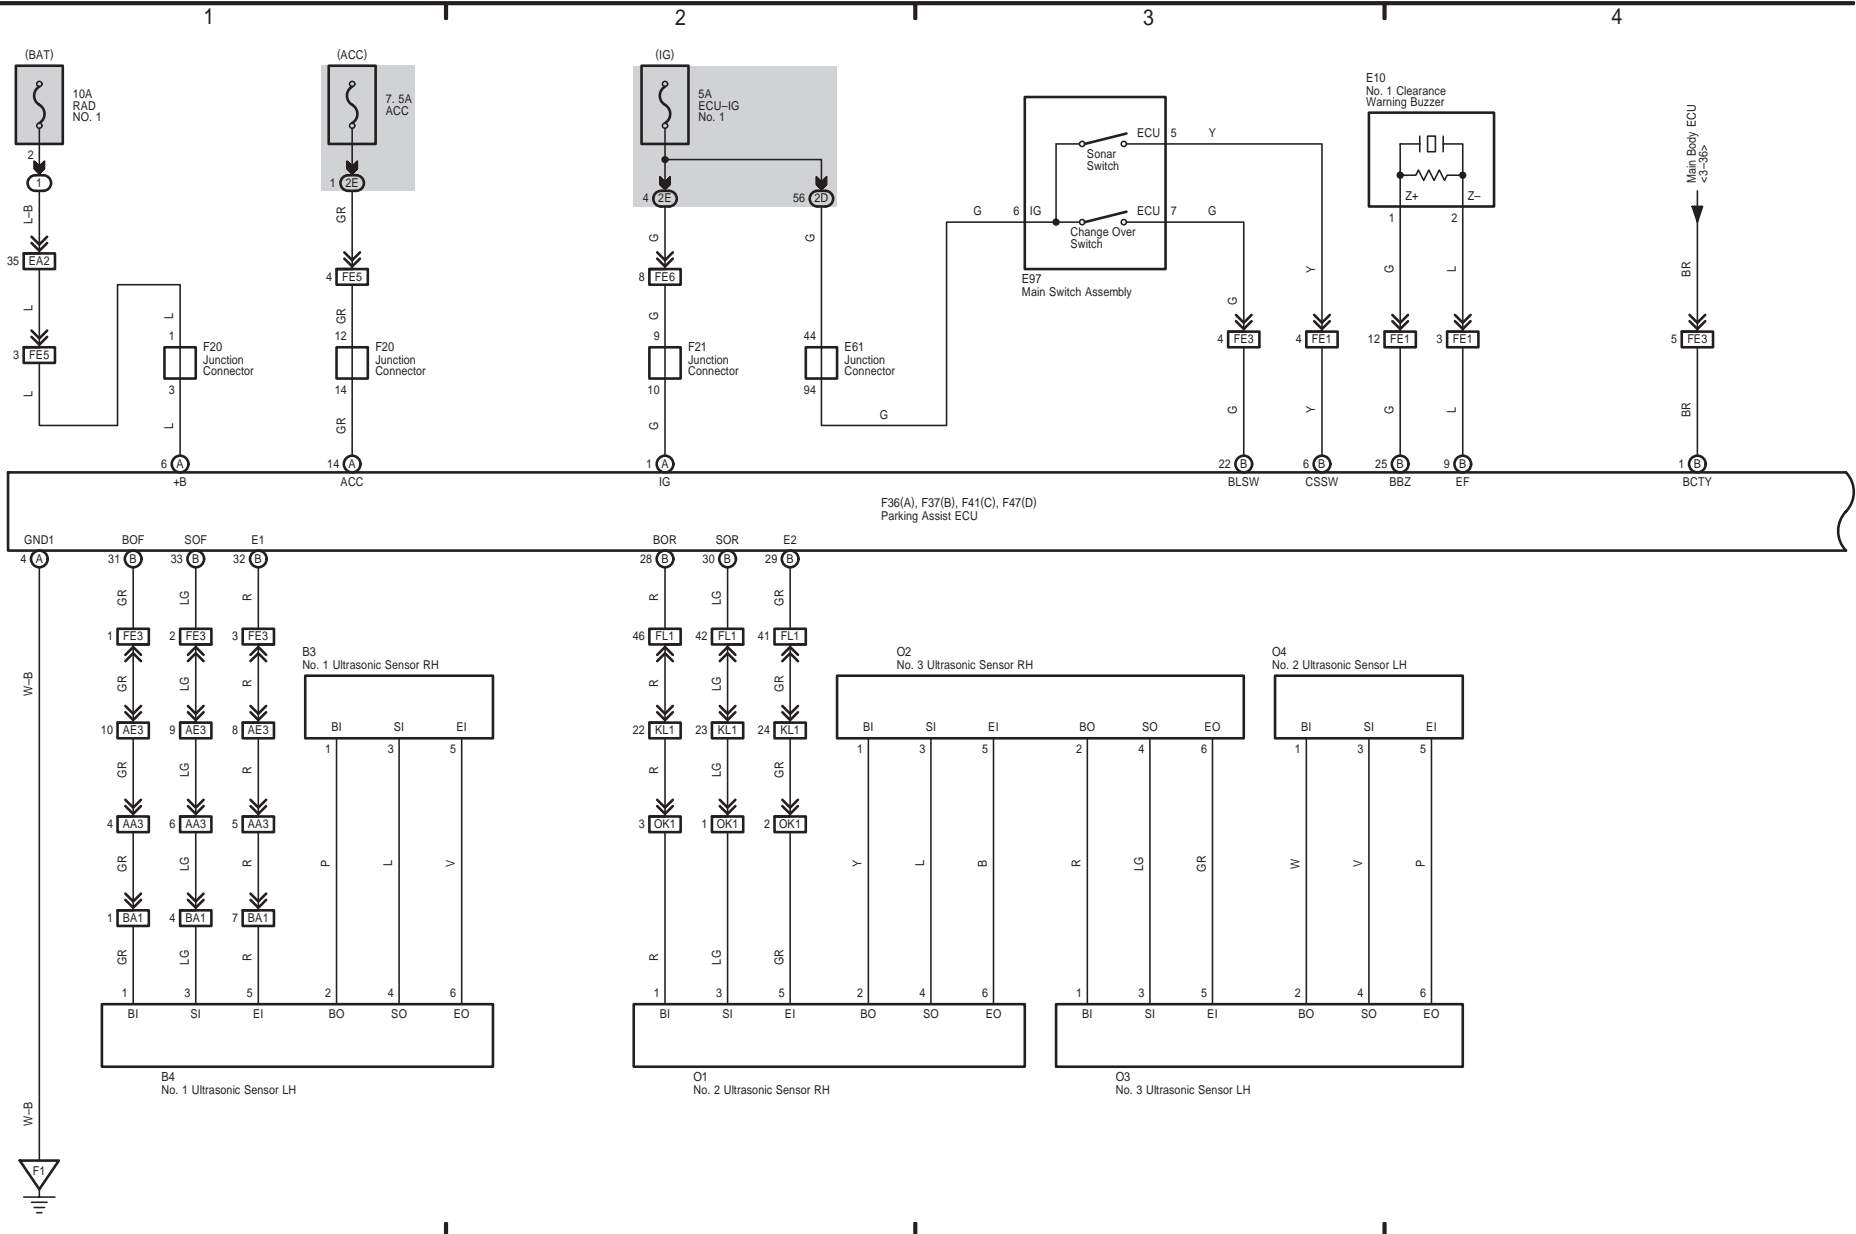

Parking Assist (Back Guide Monitor, Wide-View Front & Side Monitor and LEXUS Parking Assist-Sensor)

LX 570 (EM08G4E)

M OVERALL ELECTRICAL WIRING DIAGRAM