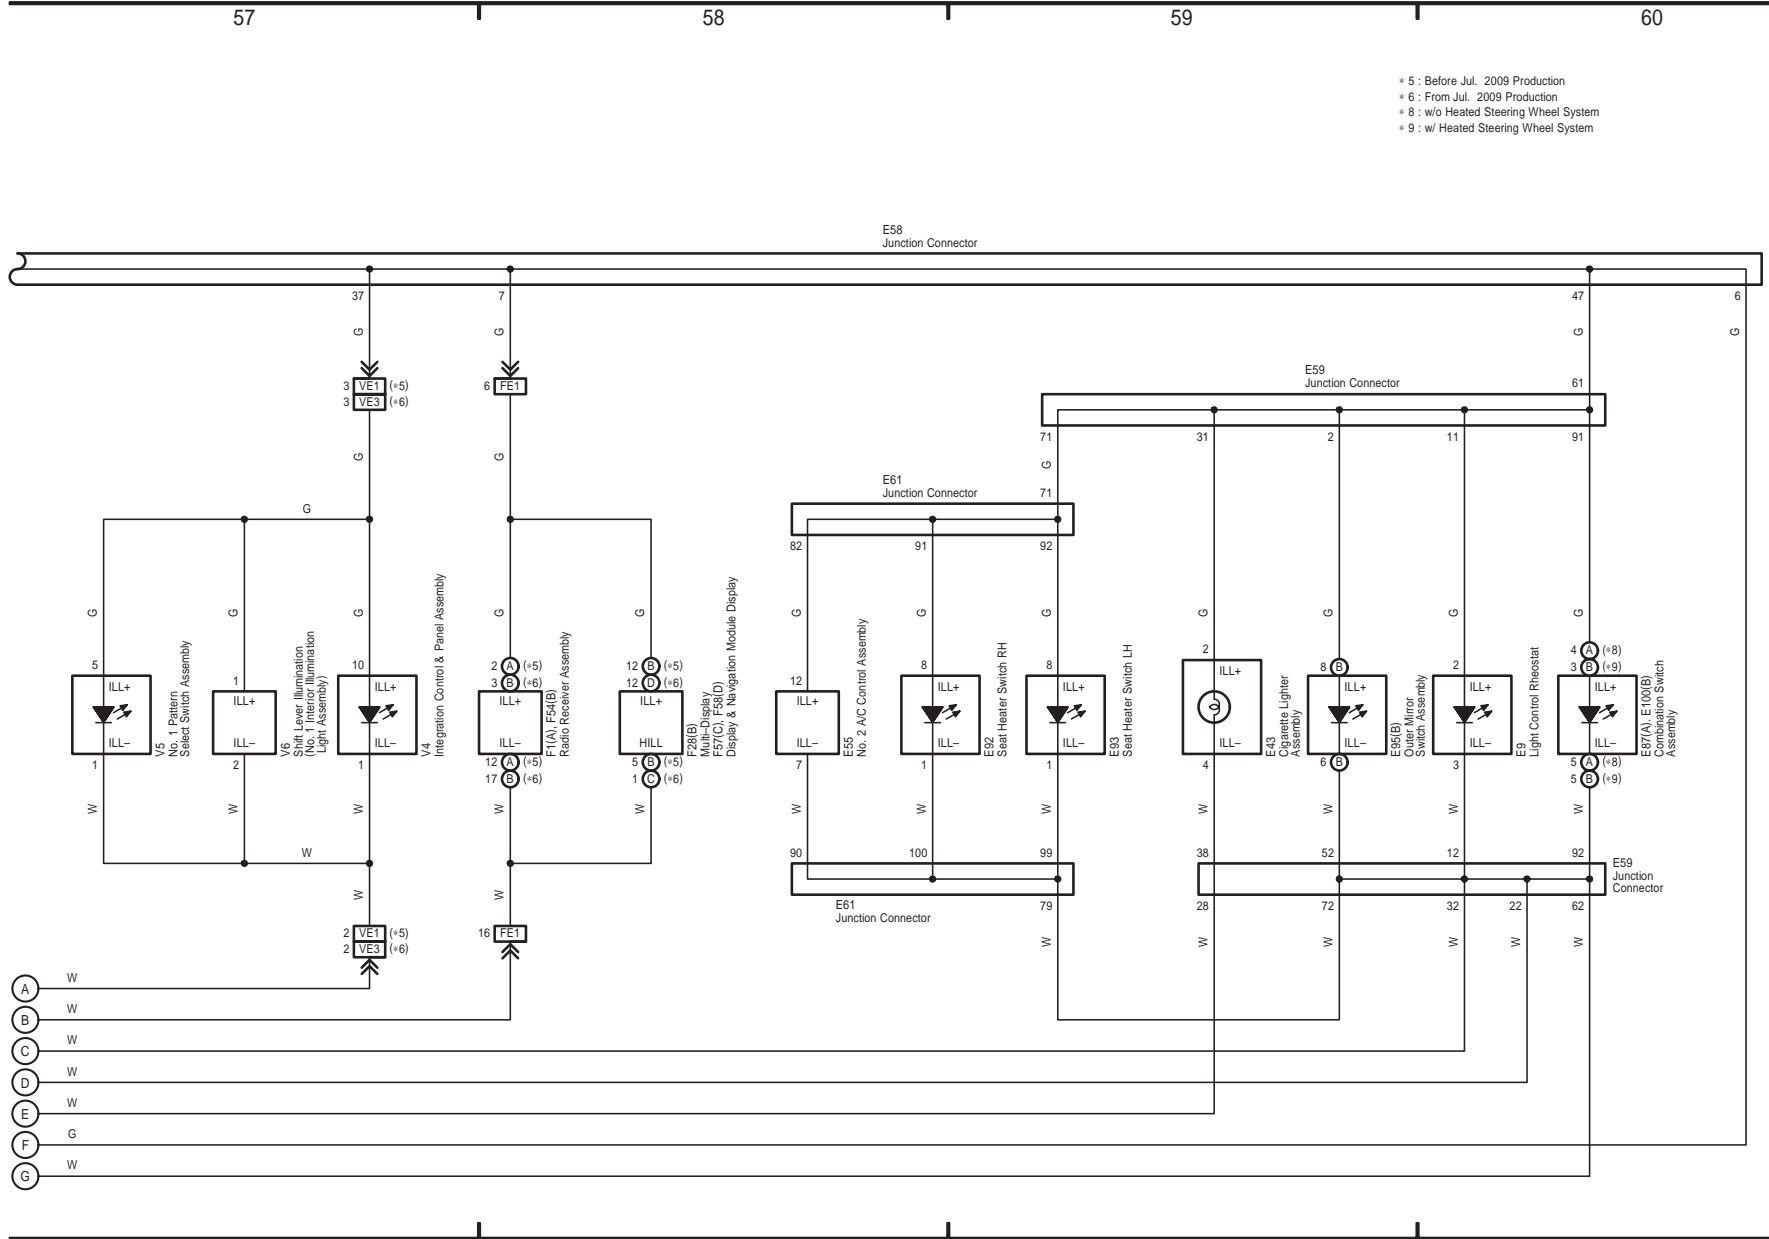

LX 570 (EM08G4E)

3 LX 570 (Cont' d)

Illumination