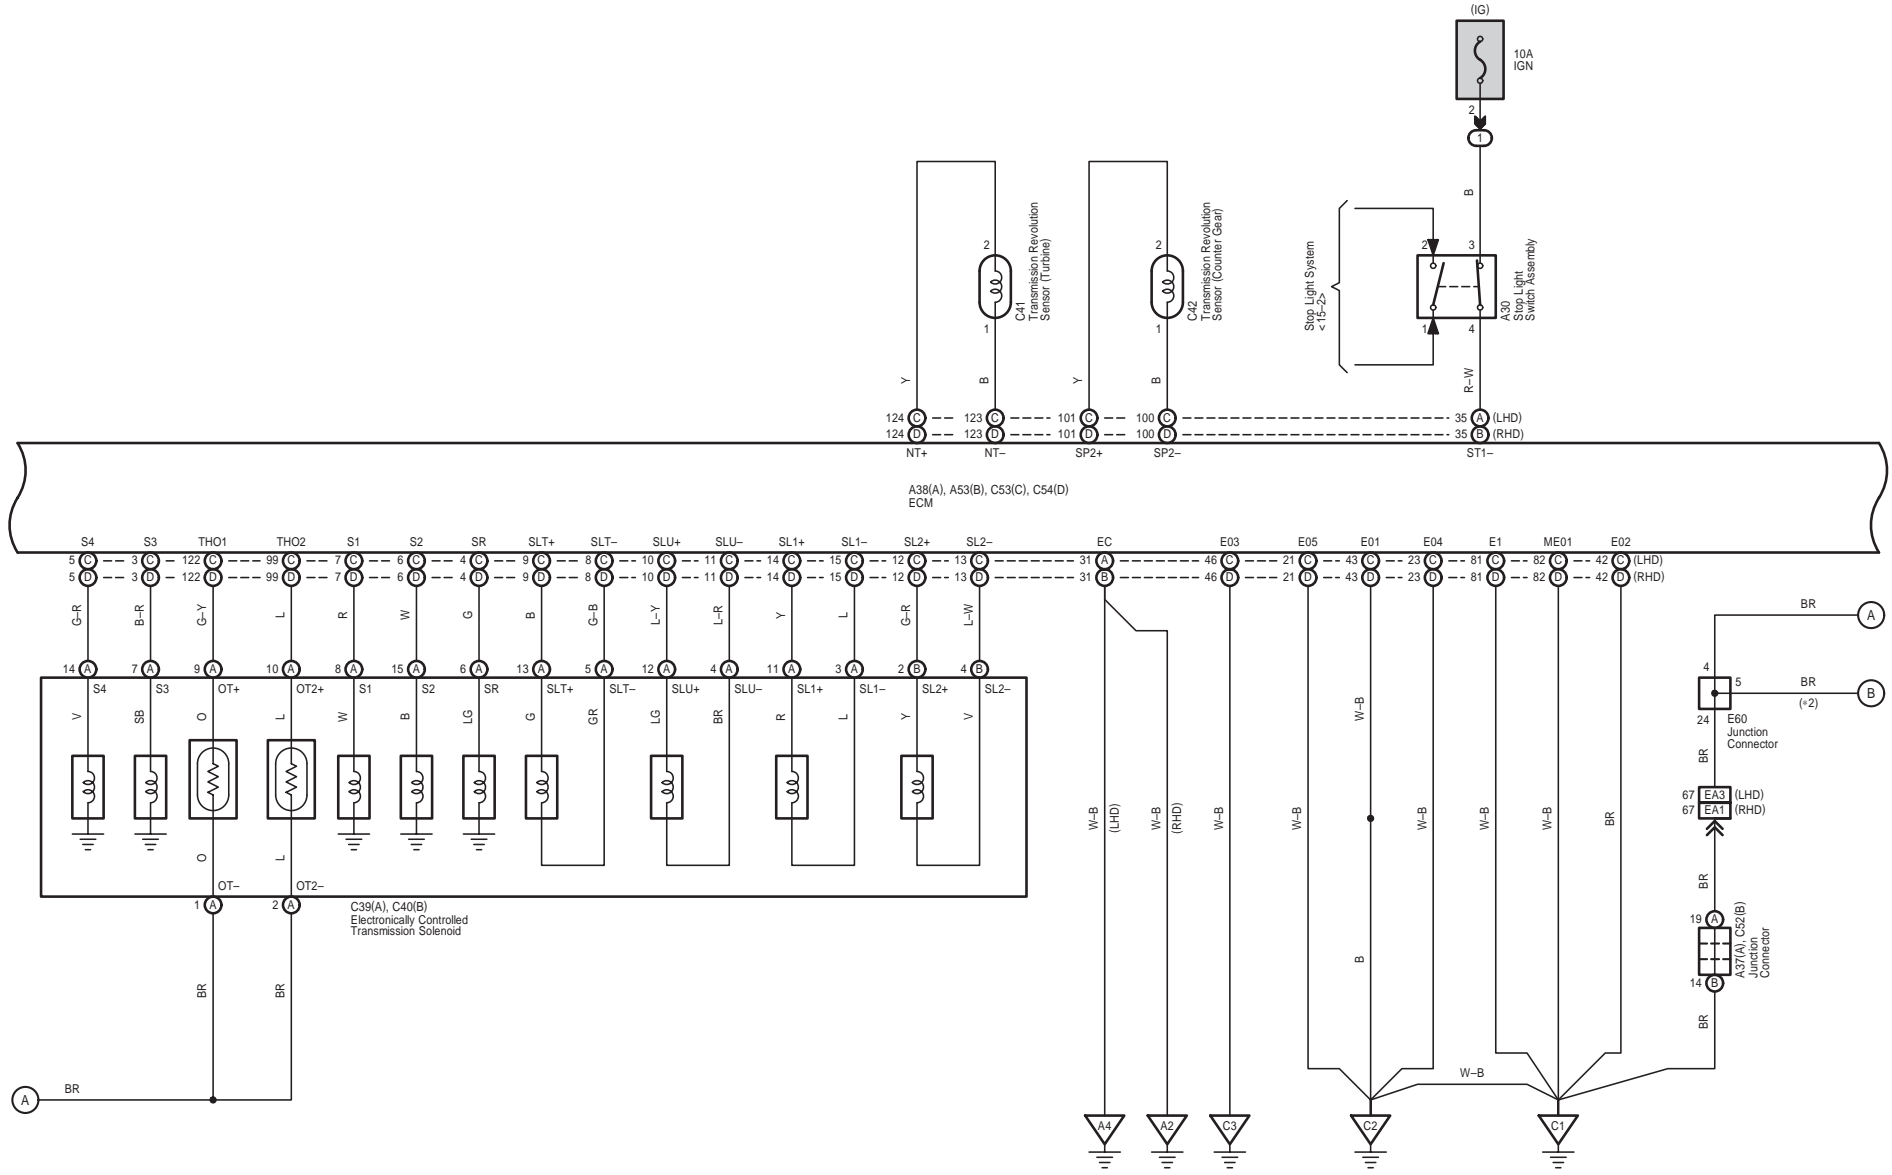

Cruise Control

* 2 : w/ Dynamic Radar Cruise Control

17

18

19

20

LX 570 (EM08G4E)