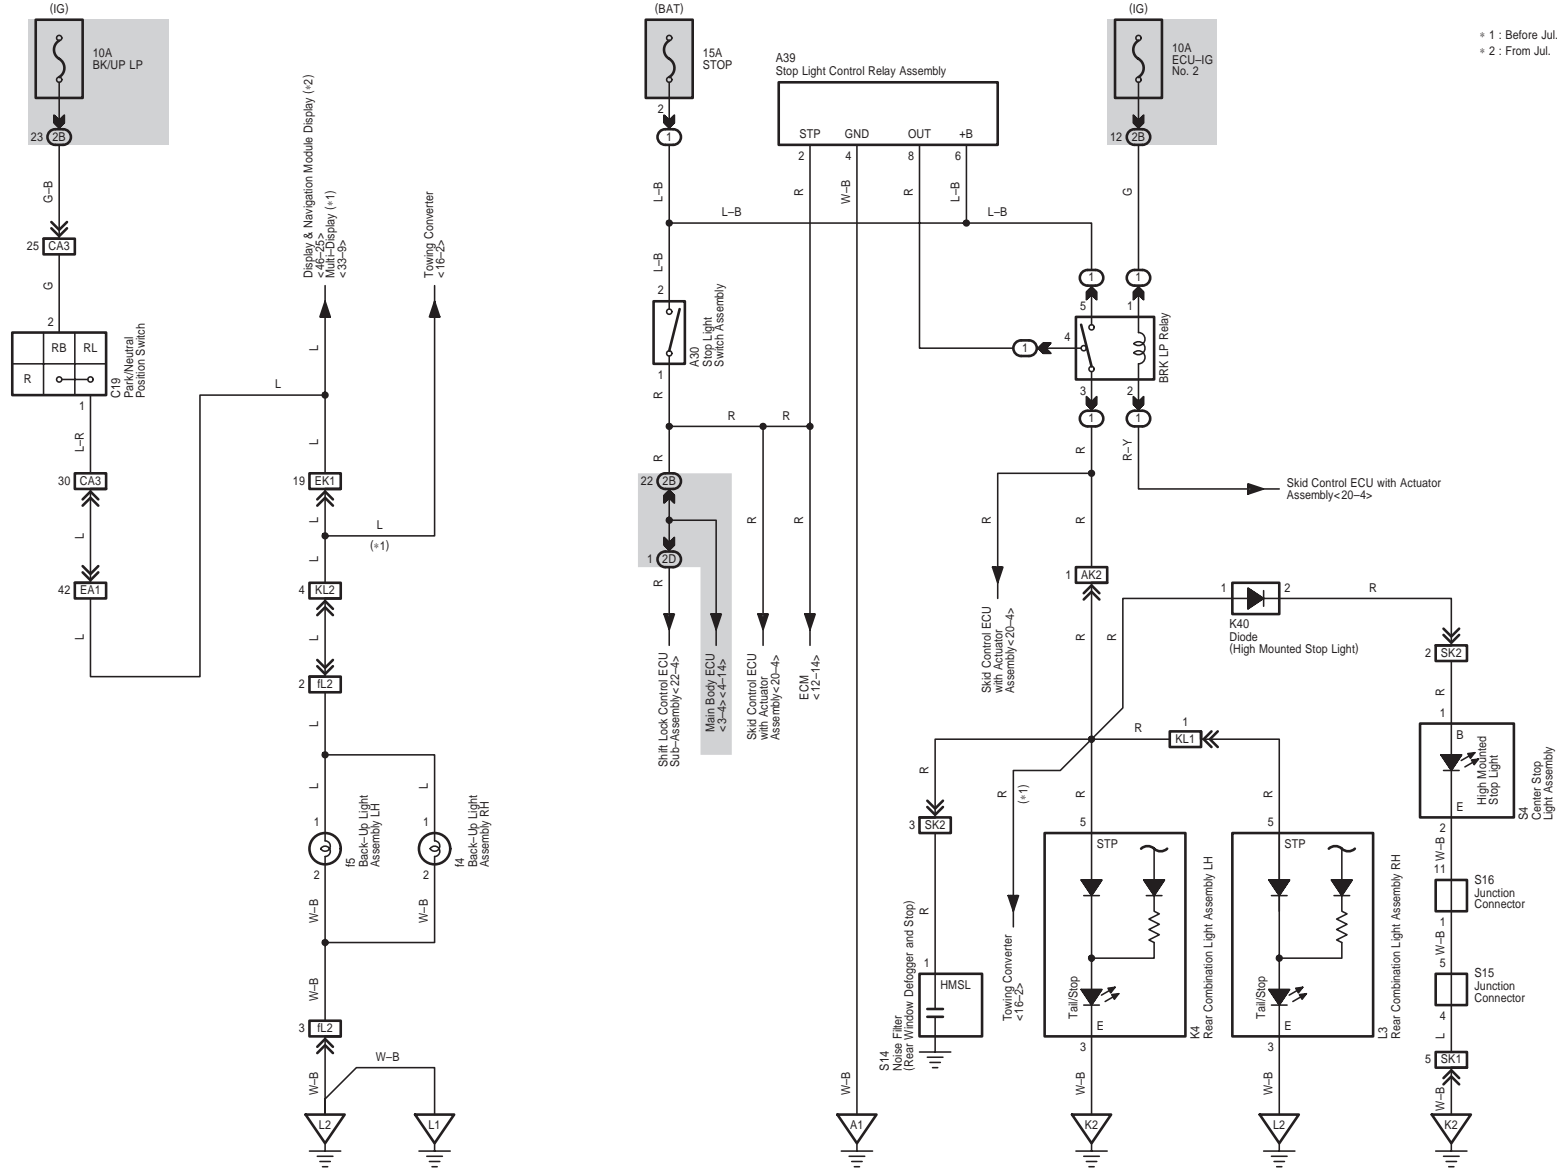

Back-Up Light

Stop Light