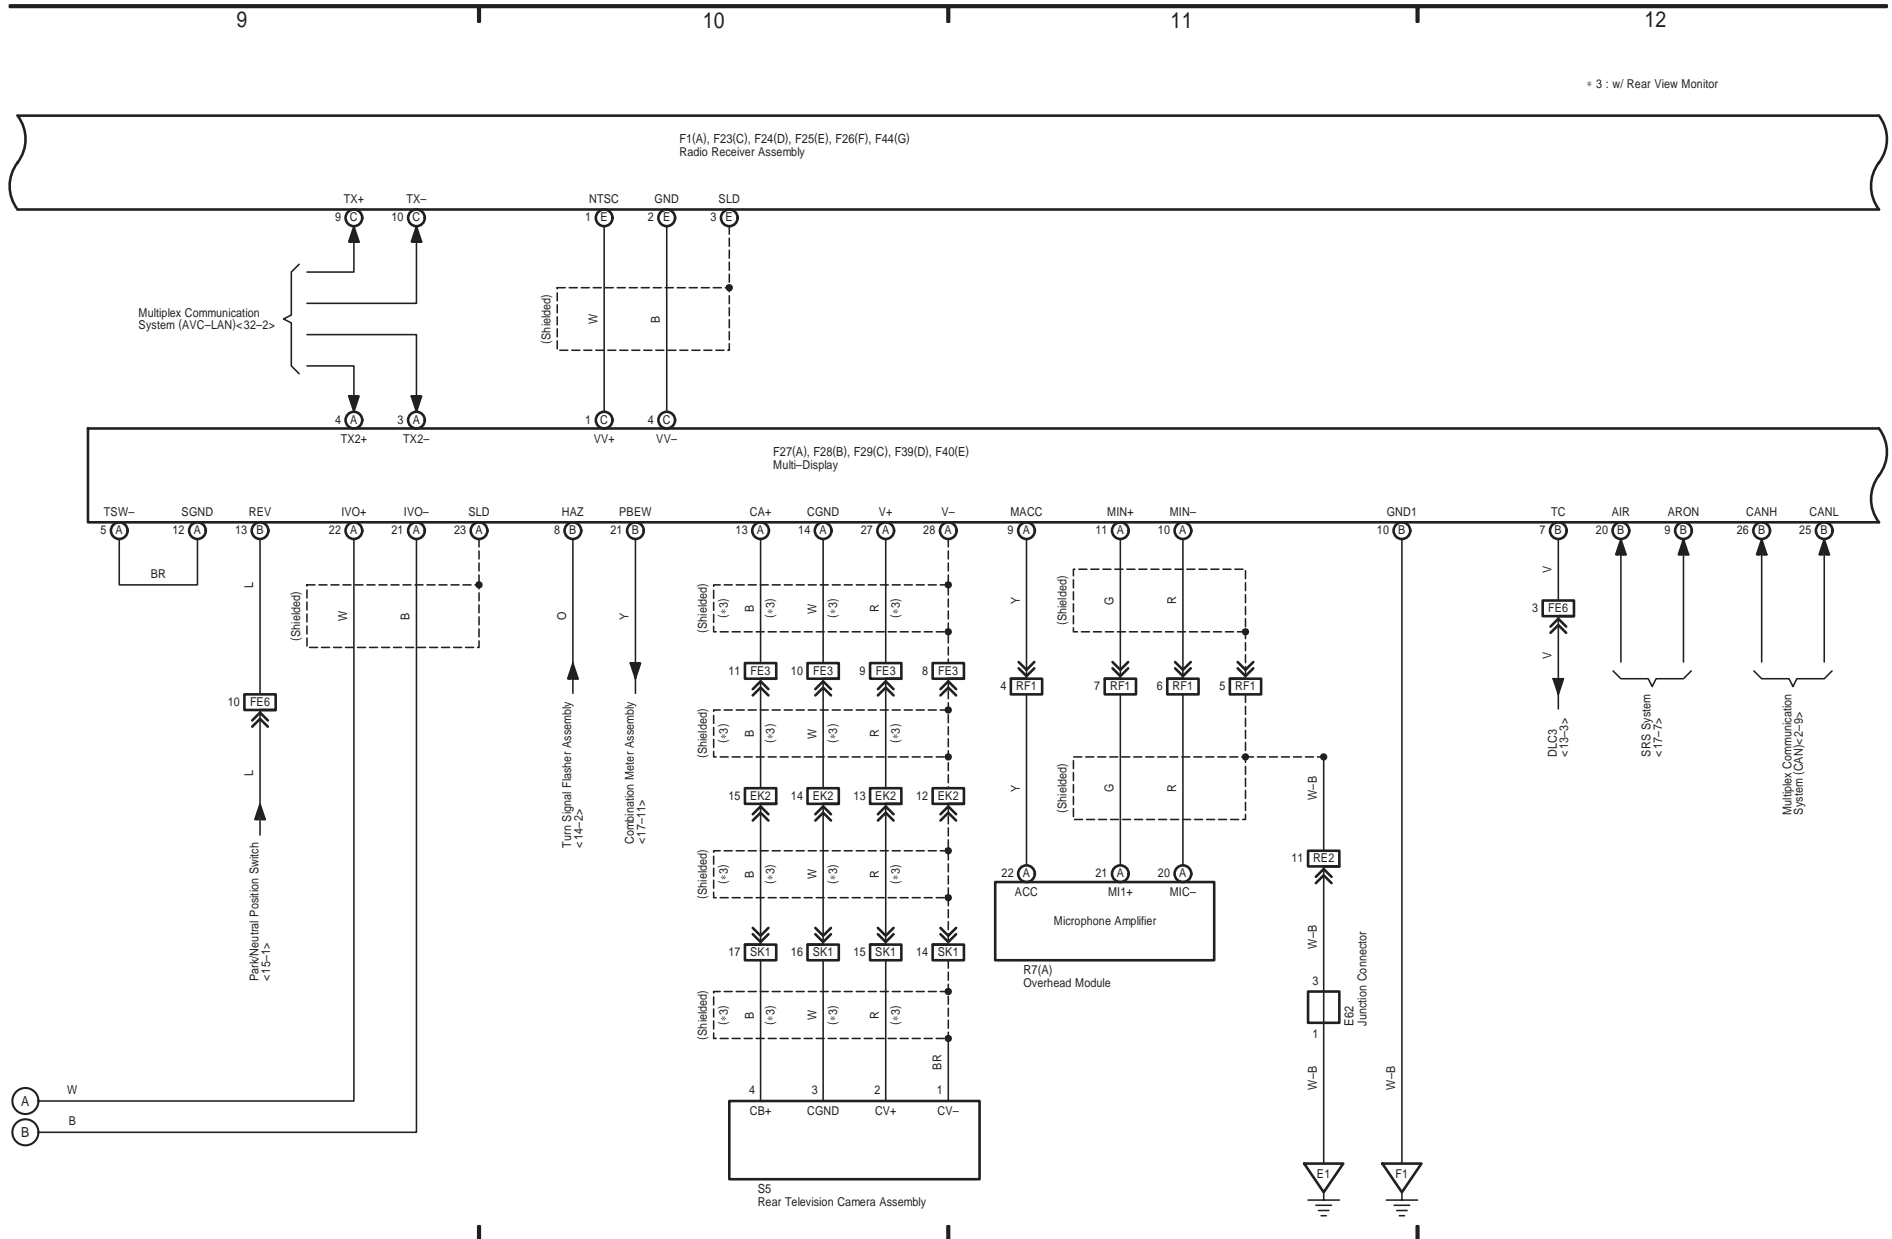

* 3 : w/ Rear View Monitor

LX 570 (EM08G4E)

M OVERALL ELECTRICAL WIRING DIAGRAM

Audio System, Multi-Display, LEXUS Navigation System and Parking Assist (Rear View Monitor) (Before Jul. 2009 Production)

13