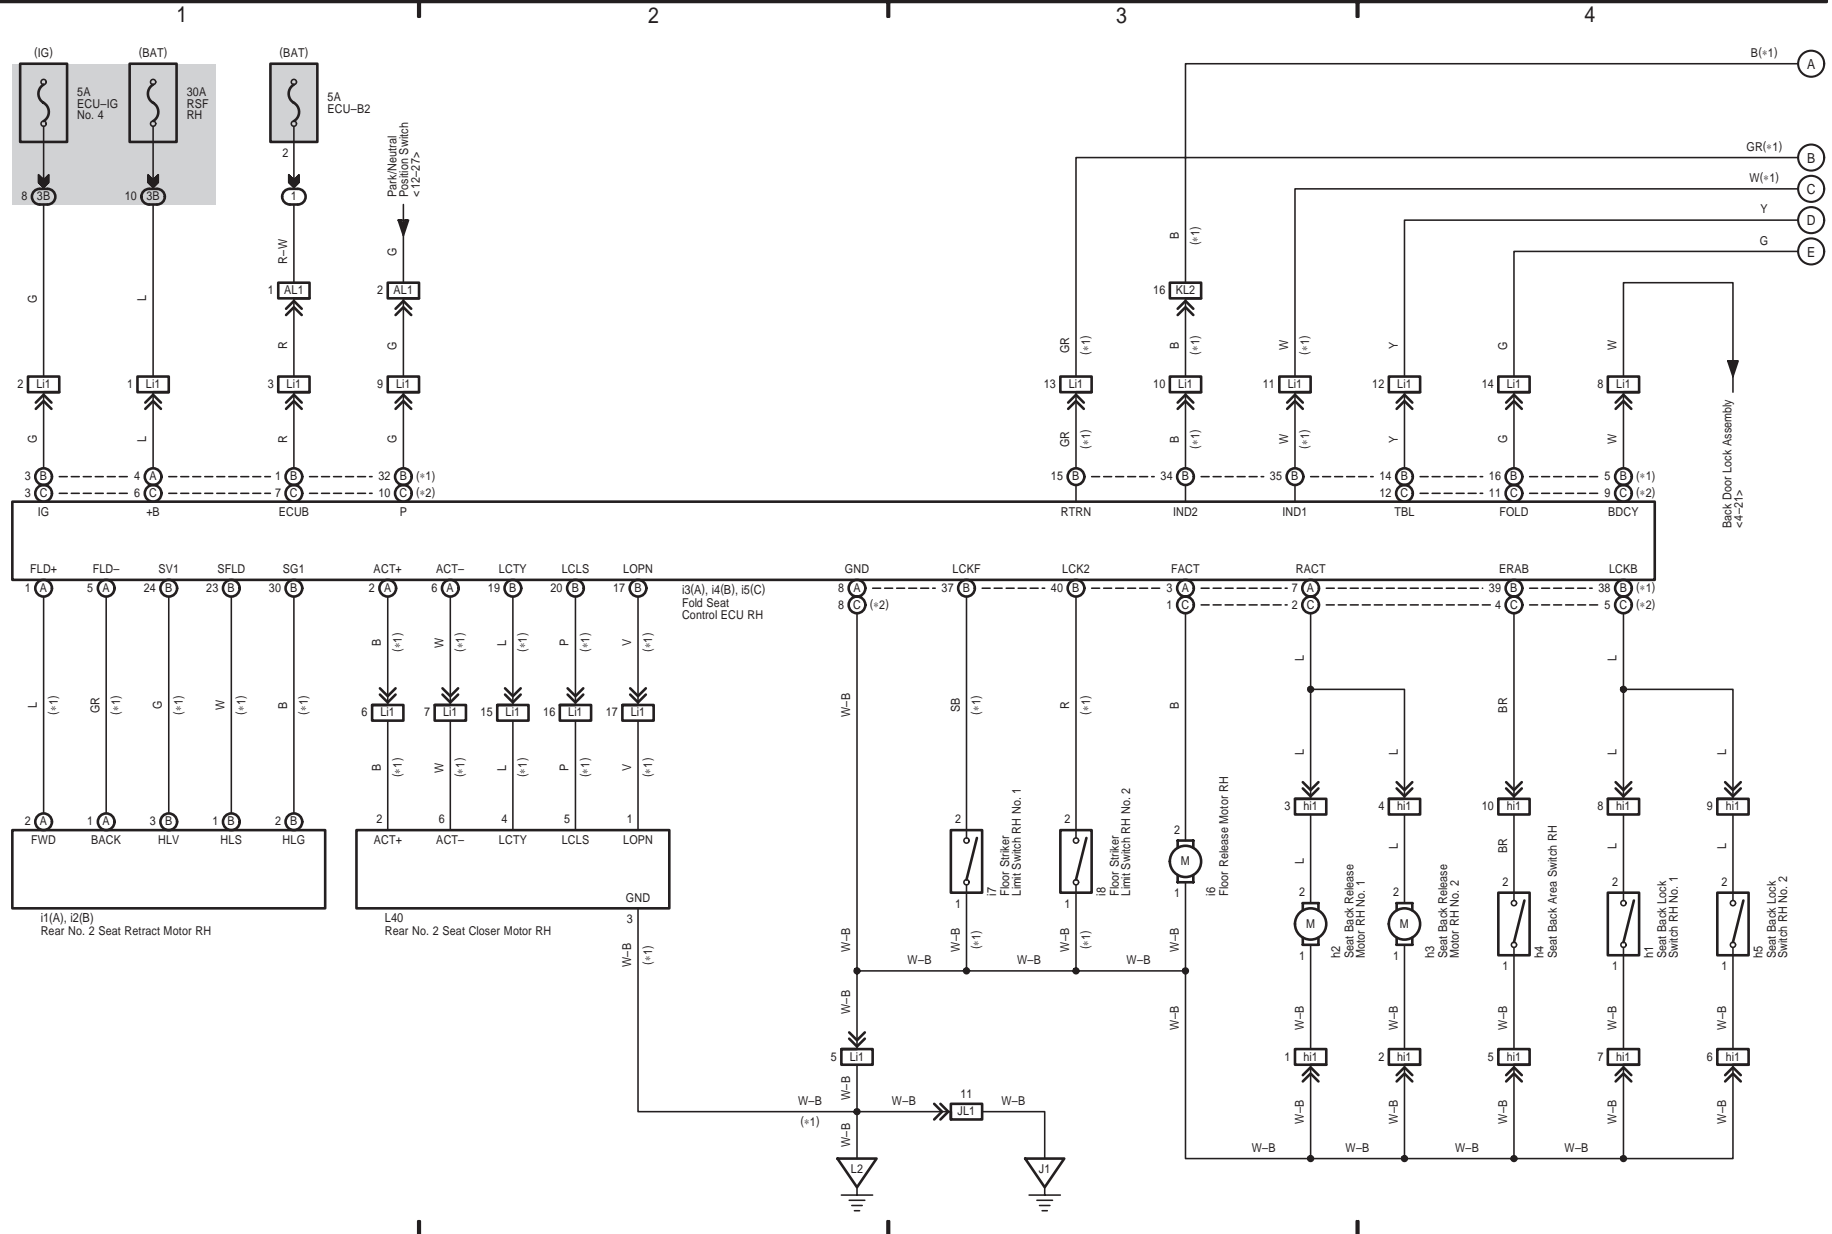

Rear Power Seat Control System
(for Rear No. 2 Seat with Folding-Up Function)

LX 570 (EM08G4E)