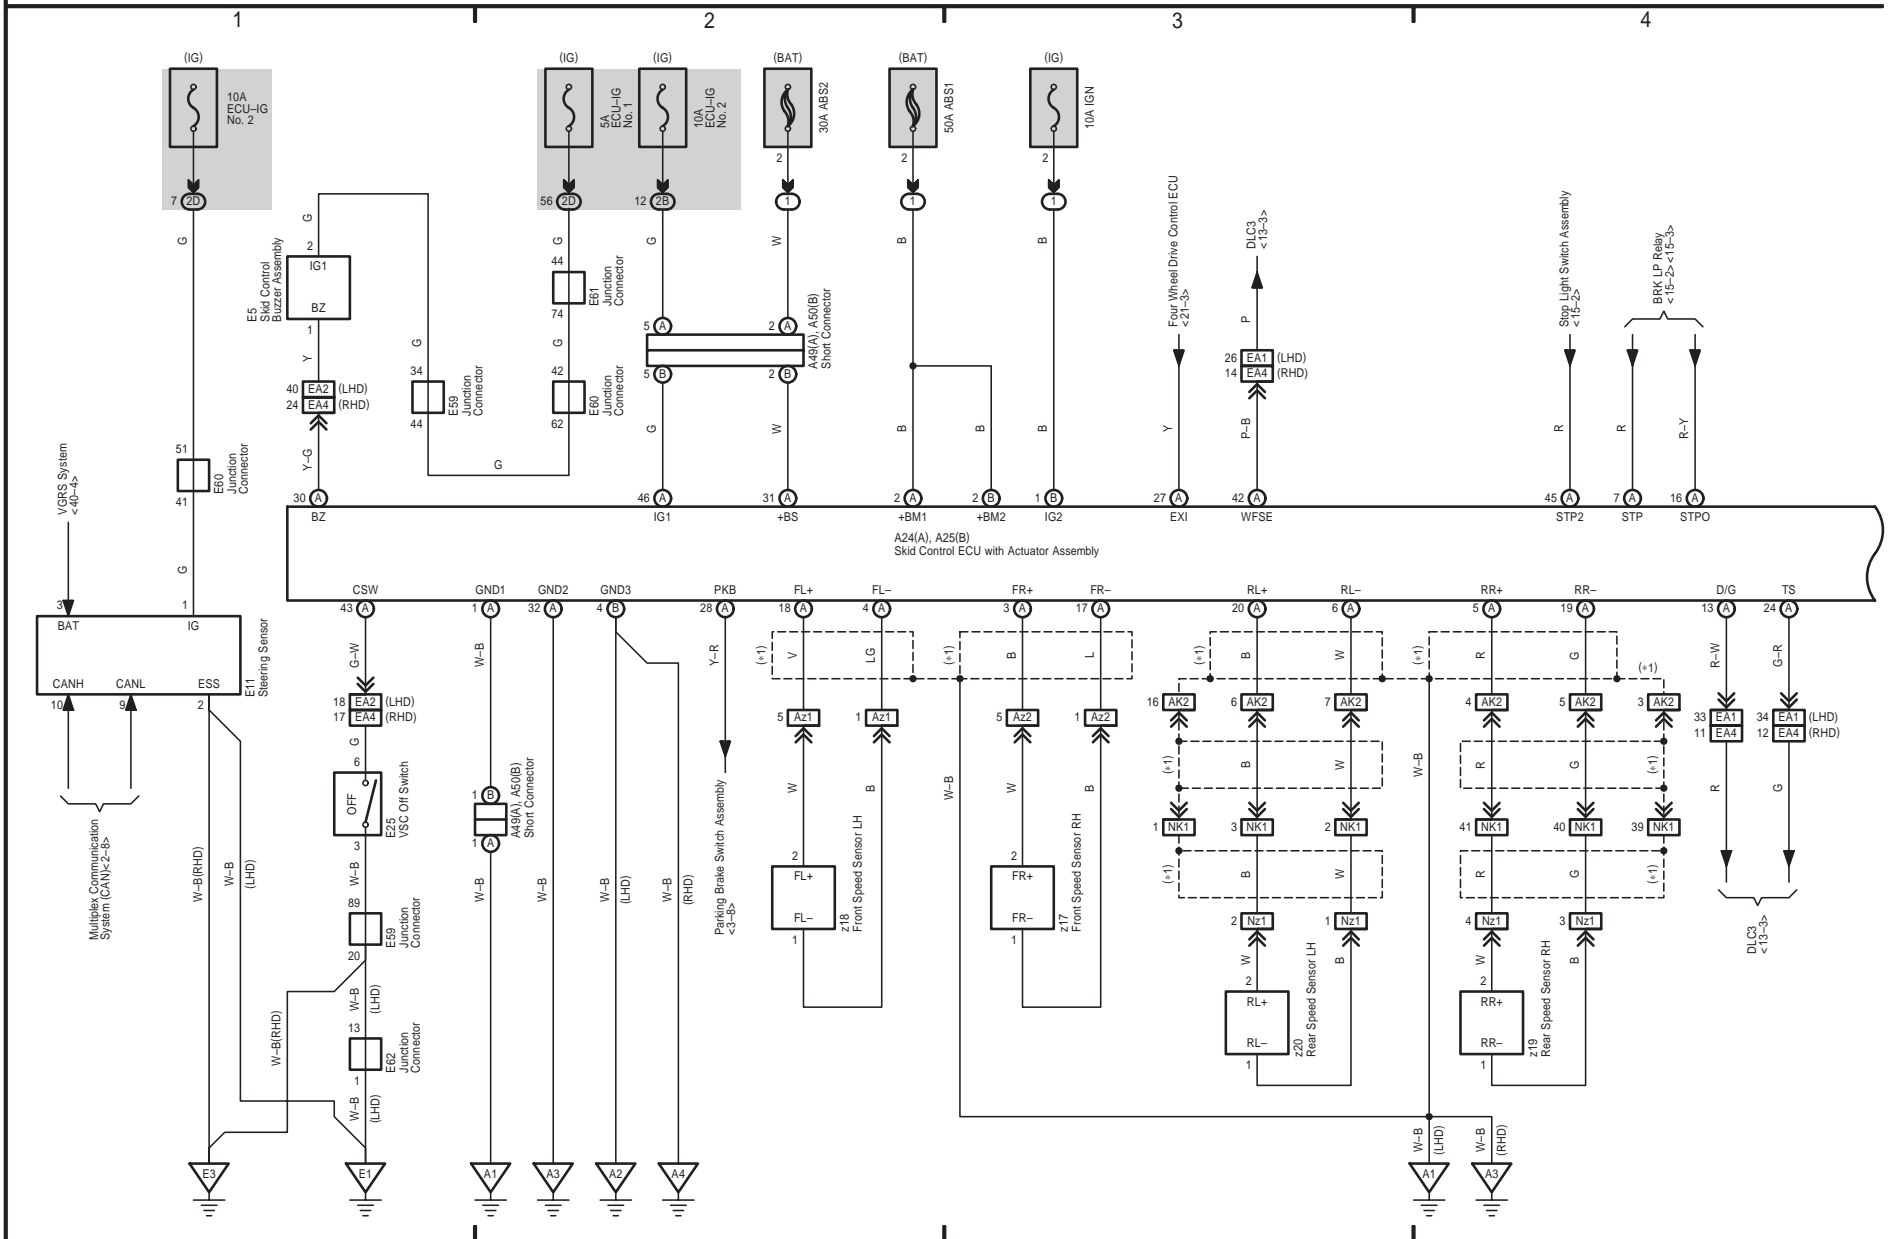

ABS, Brake Assist, Crawl, EBD, Hill-Start Assist Control, A-TRC and VSC

+ 1 : Shielded

LX 570 (EM08G4E)