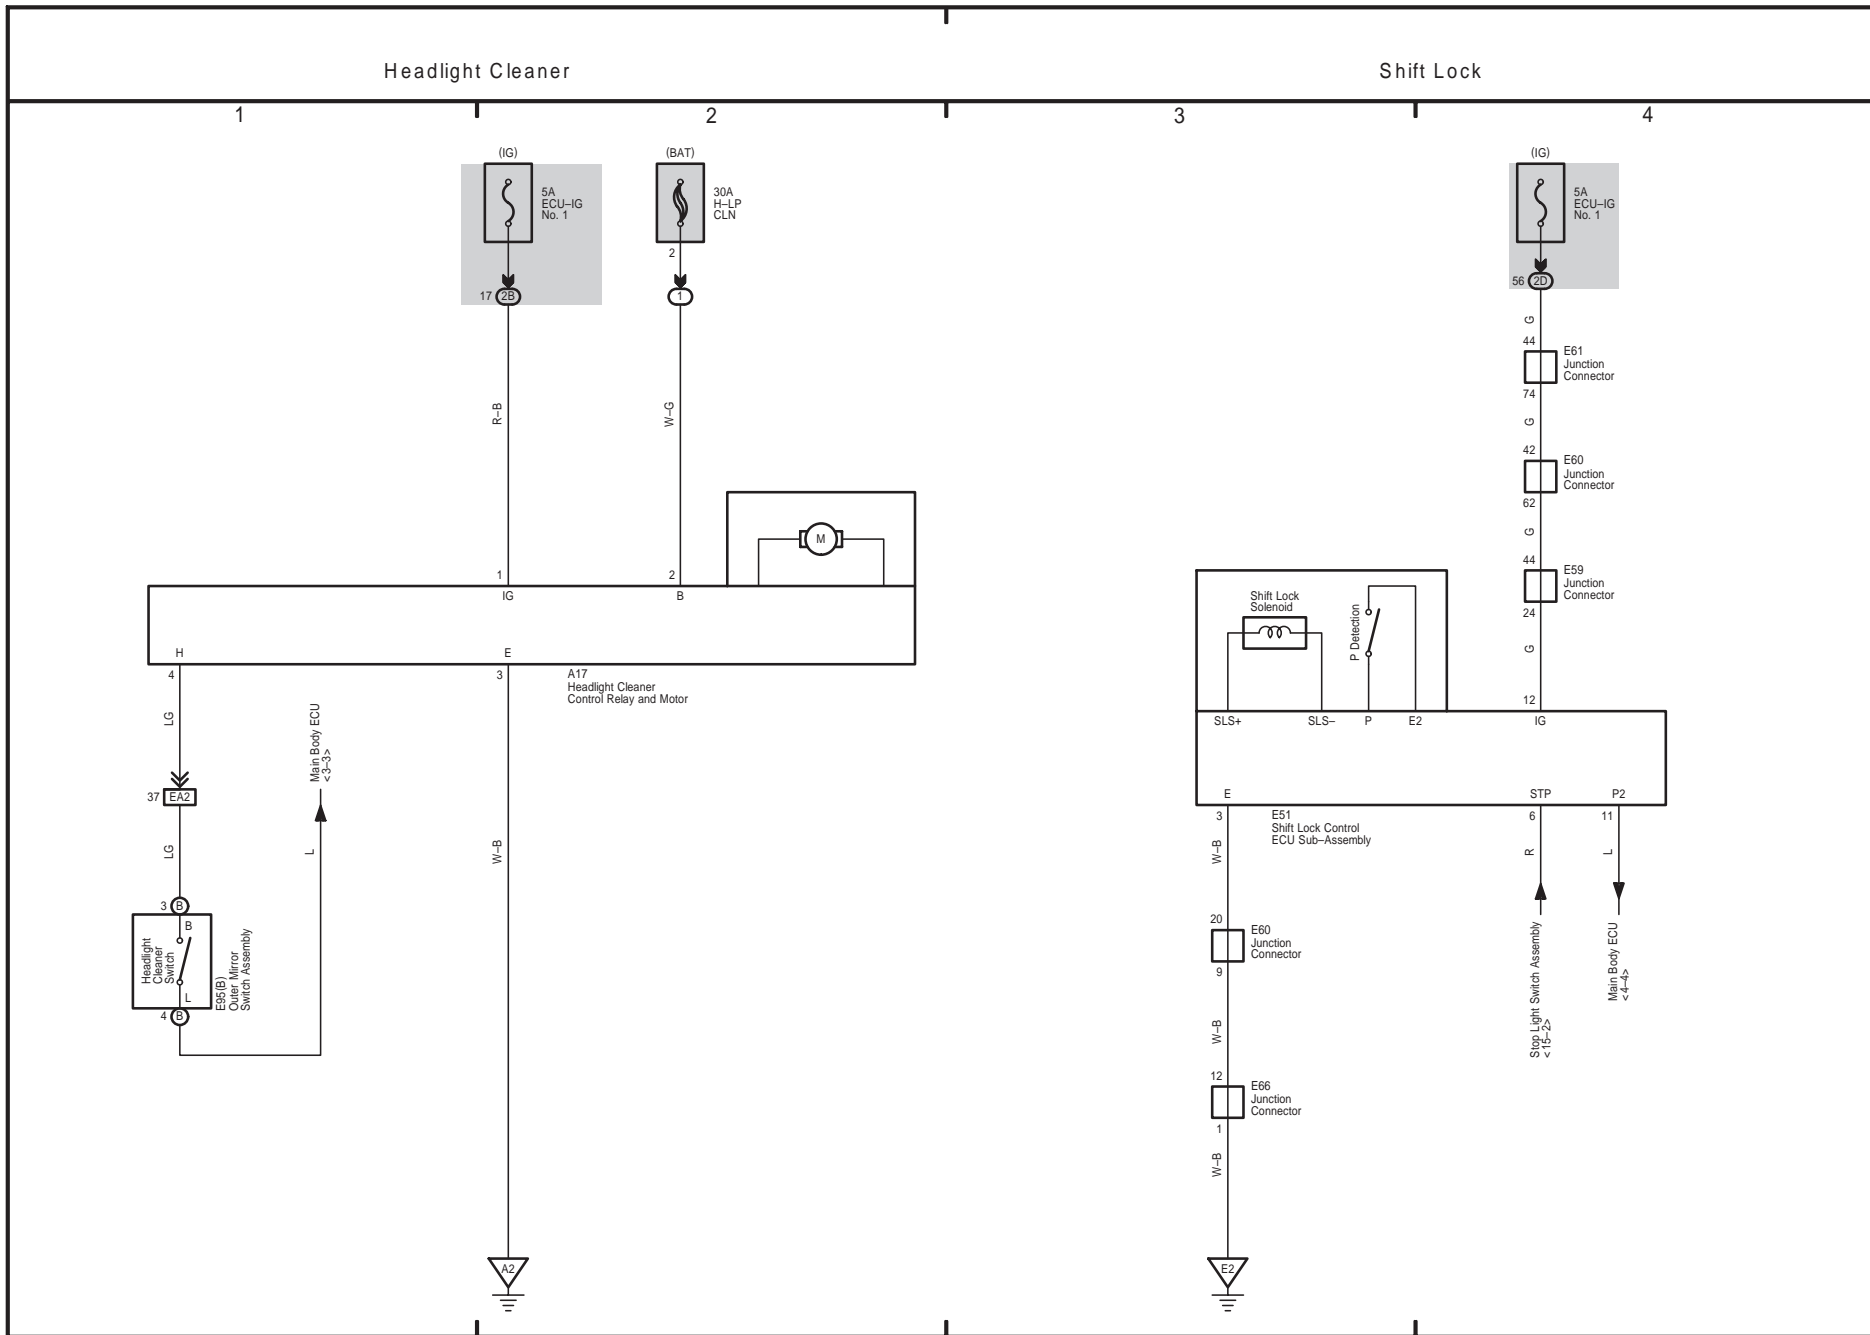

Multi Mode 4WD

* 1 : Before Jul. 2009 Production
* 2 : From Jul. 2009 Production

LX 570 (EM08G4E)

M OVERALL ELECTRICAL WIRING DIAGRAM

Multi Mode 4WD

5 6 7 8

LX 570 (EM08G4E)

Rear Power Seat Control System
(for Rear No. 2 Seat with Folding-Up Function)