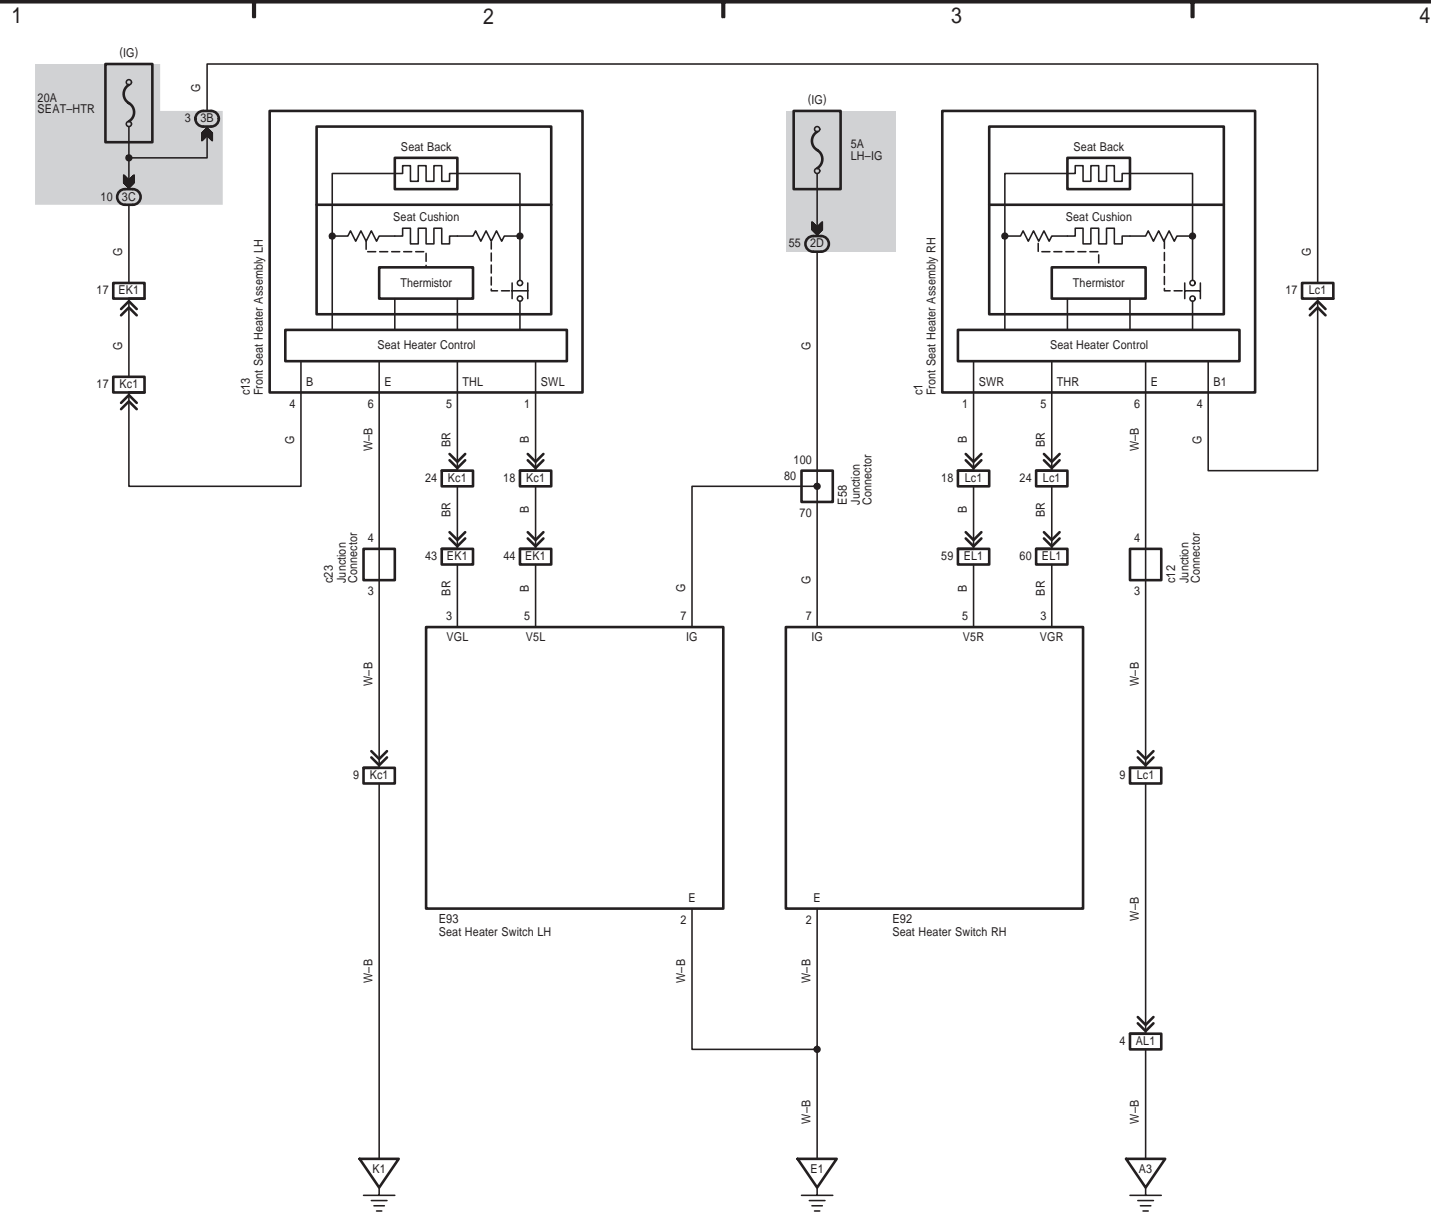

Seat Heater (Front)

LX 570 (EM08G4E)