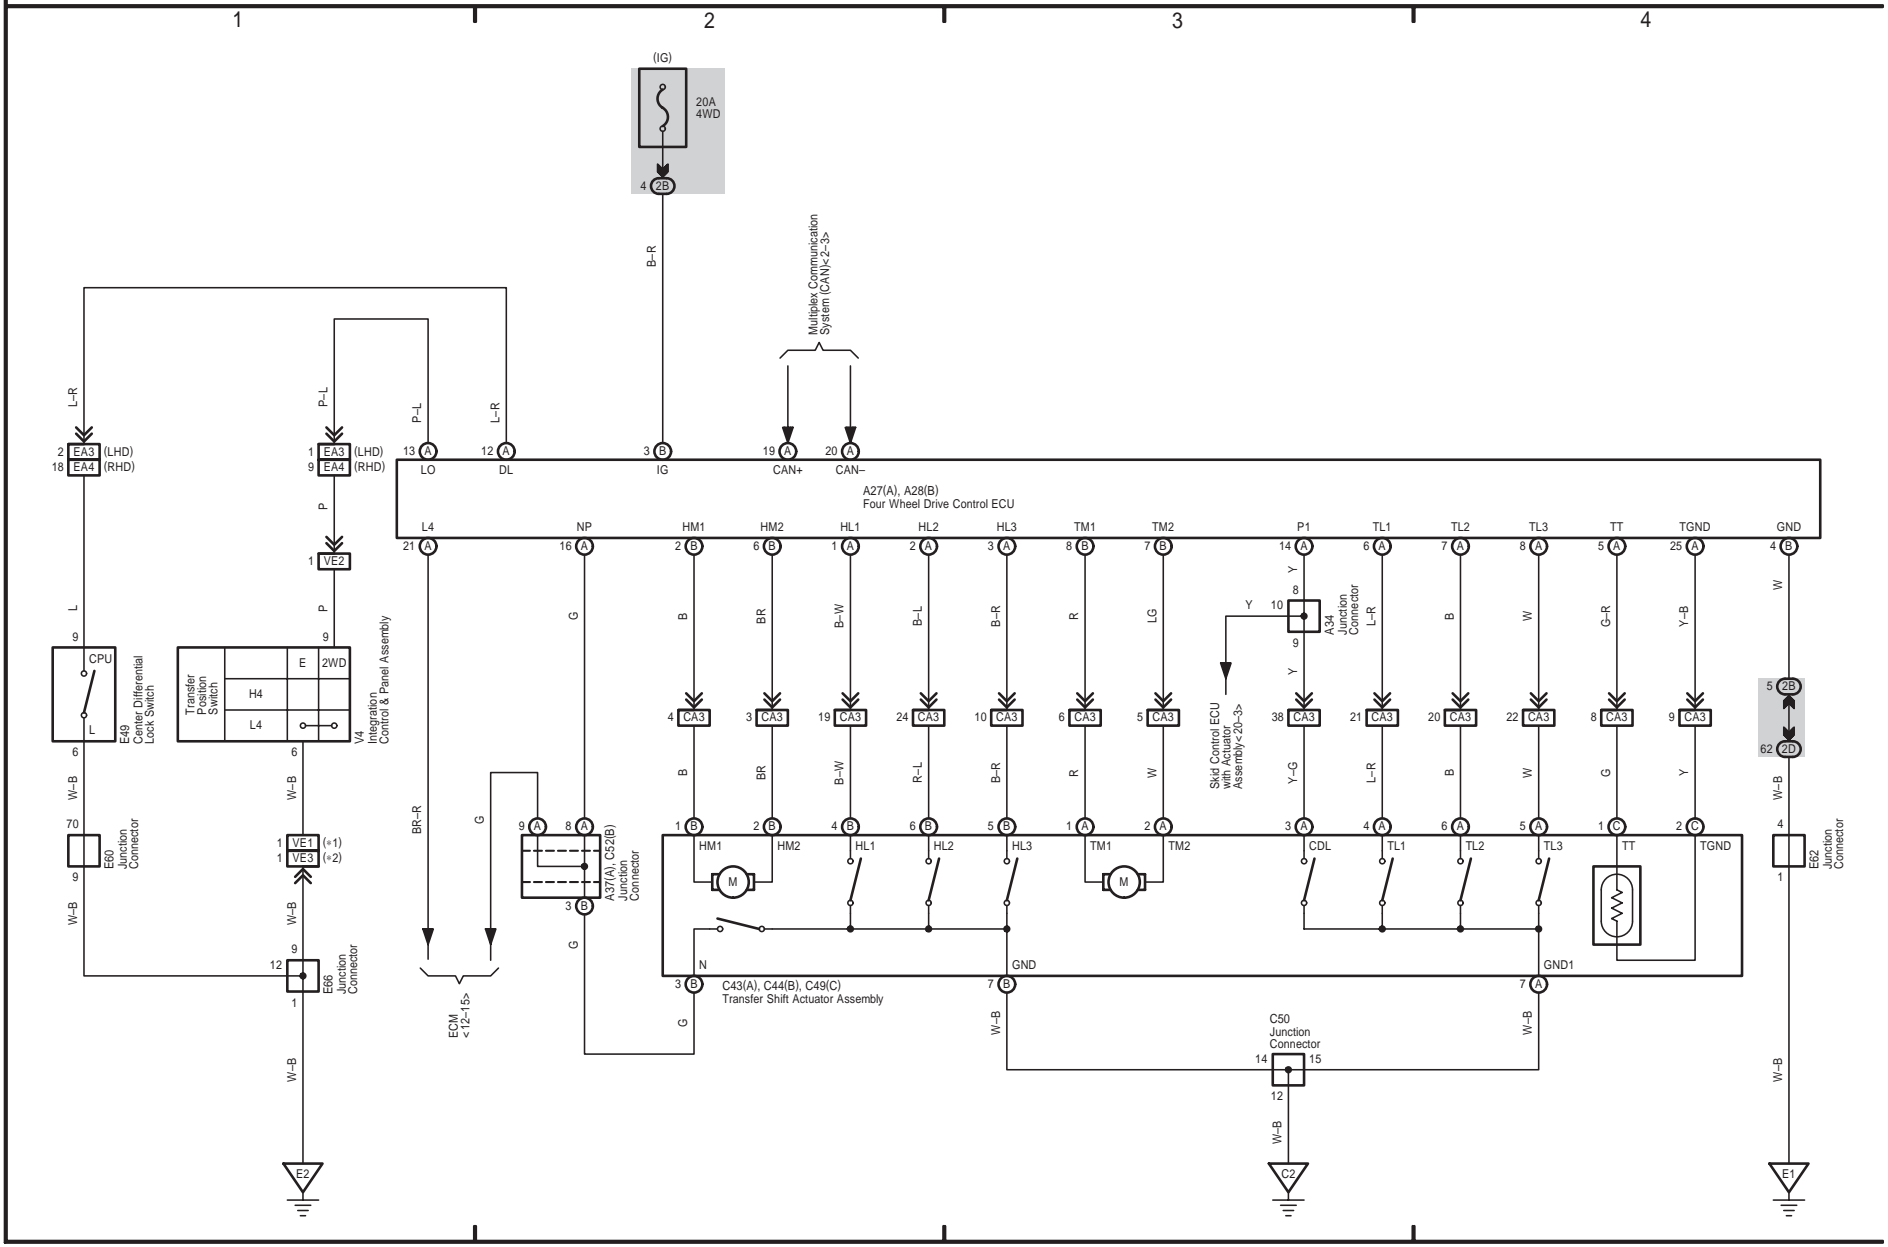

Multi Mode 4WD

LX 570 (EM08G4E)

M OVERALL ELECTRICAL WIRING DIAGRAM