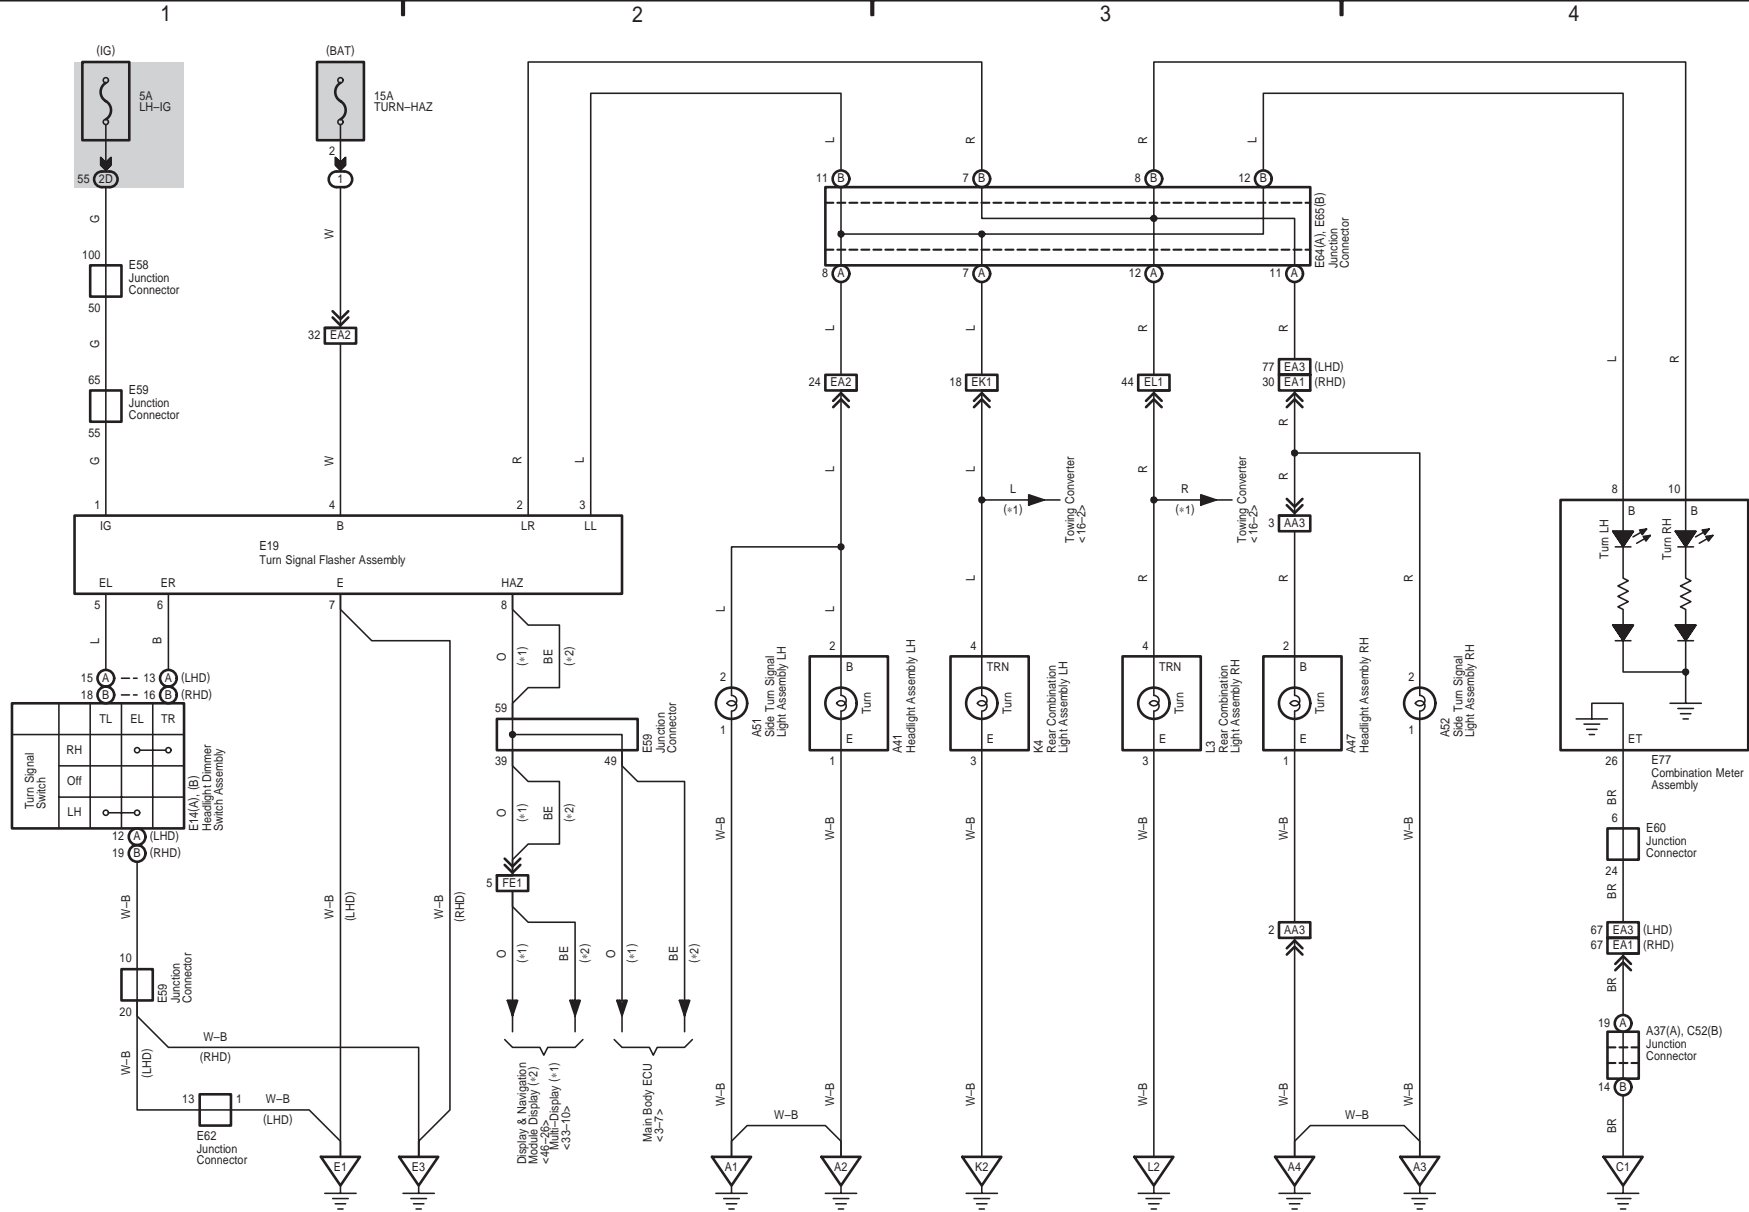

Turn Signal and Hazard Warning Light

LX 570 (EM08G4E)