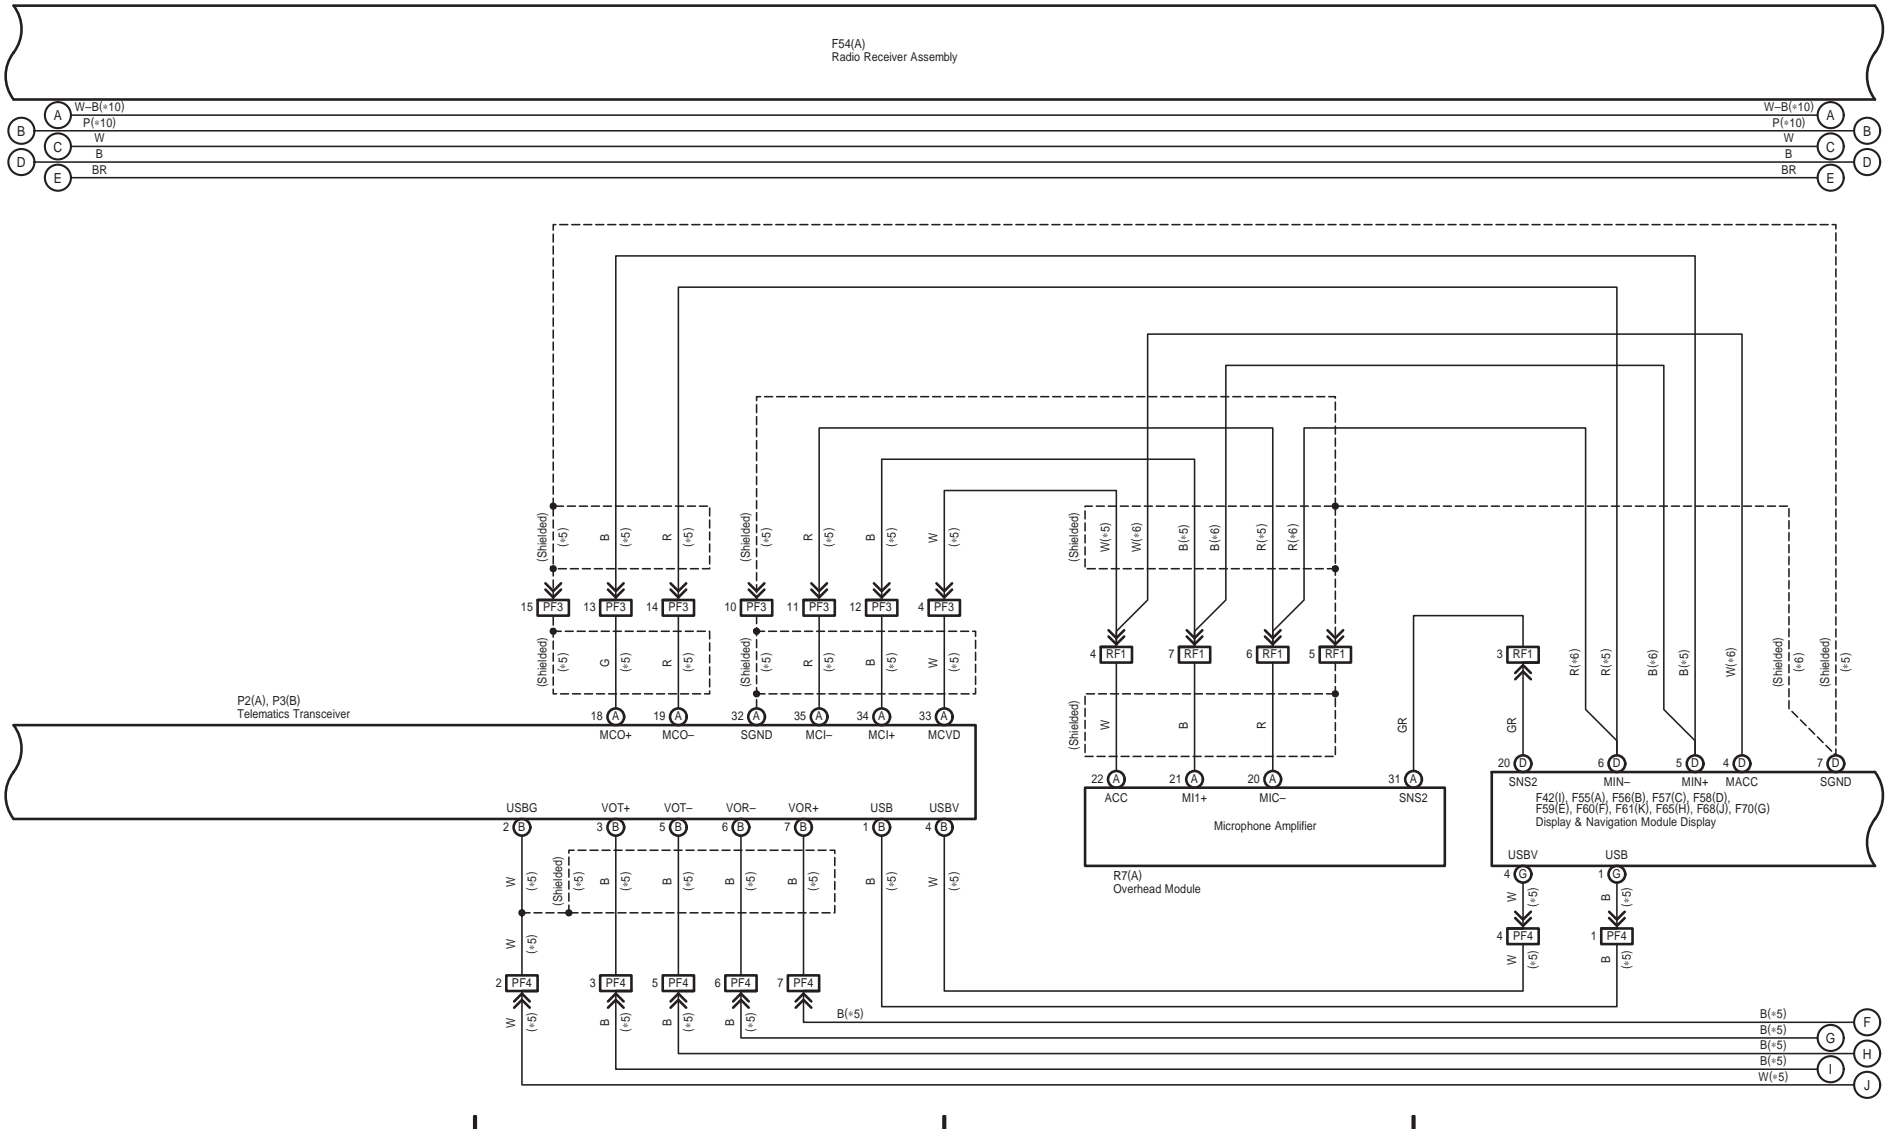

Audio System, Multi-Display, LEXUS Navigation System and Parking Assist (Rear View Monitor) (From Jul. 2009 Production)

9 10 11 12

- 5 : w/ G-BOOK
- 6 : w/o G-BOOK
- 10 : w/ Rear Seat Entertainment System

LX 570 (EM08G4E)

M OVERALL ELECTRICAL WIRING DIAGRAM