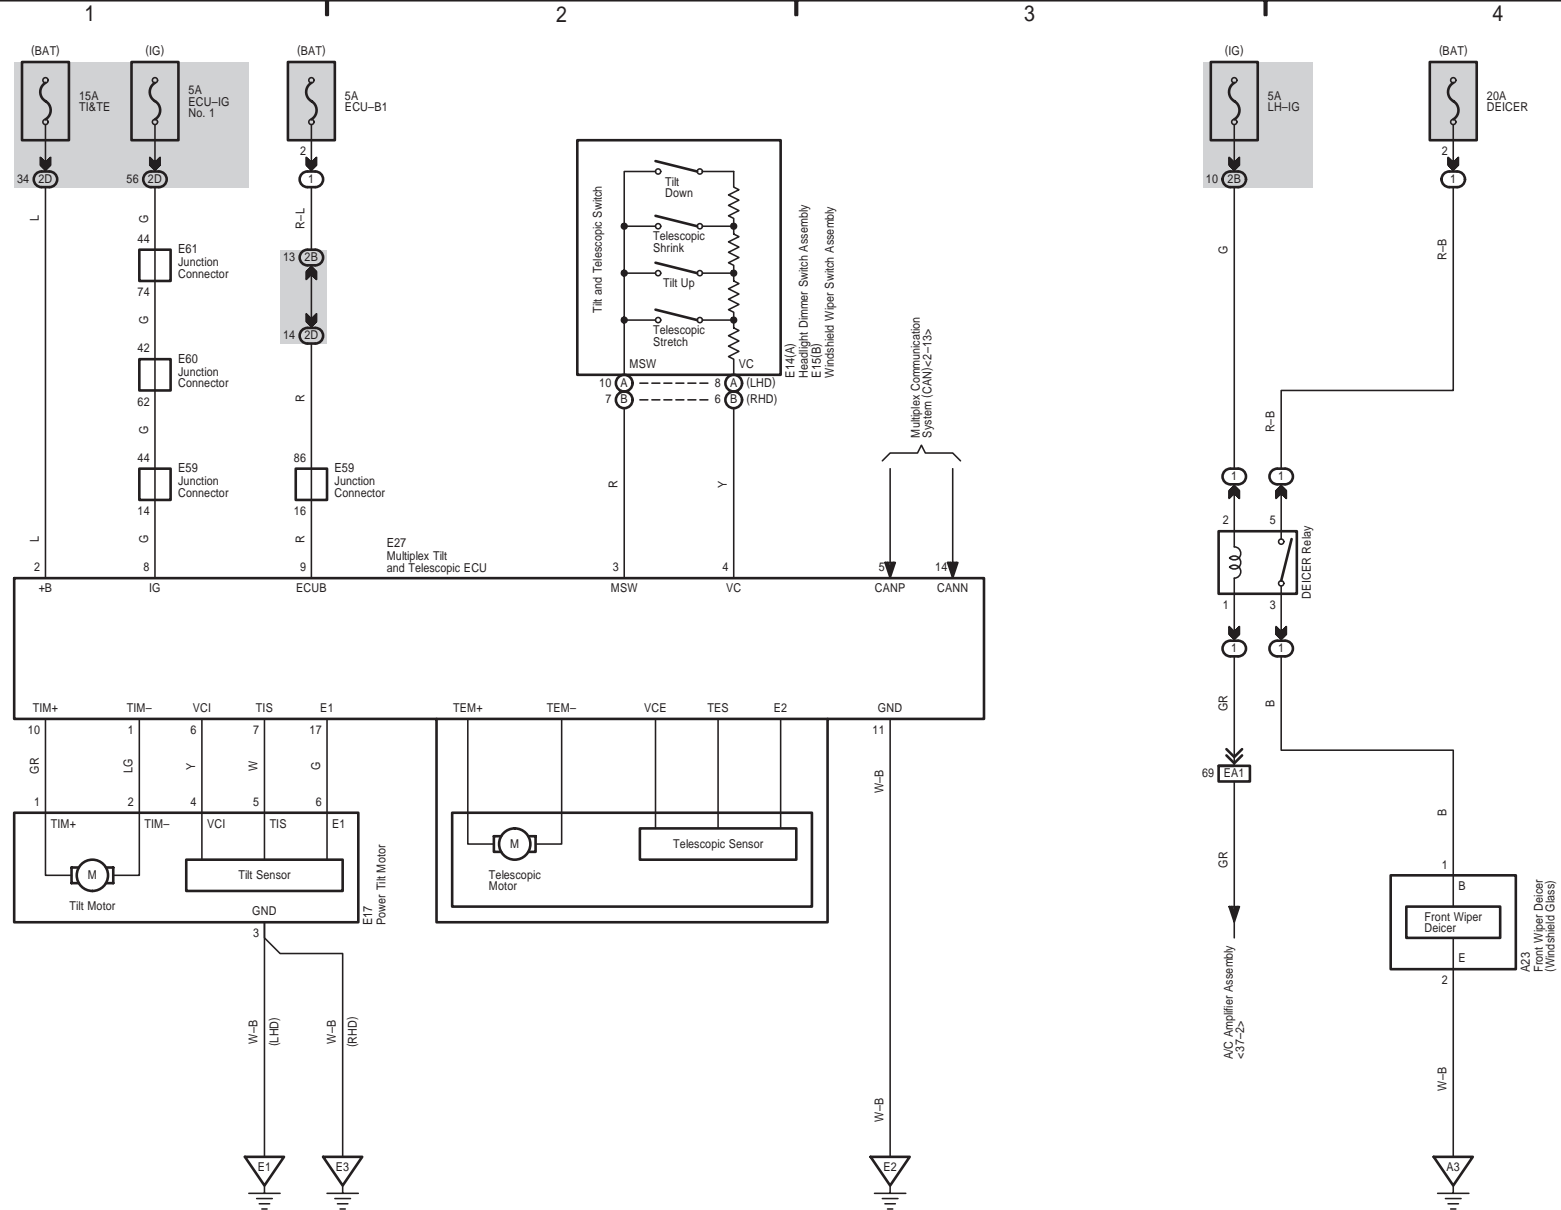

Power Window

LX 570 (EM08G4E)

Sliding Roof

Power Tilt and Power Telescopic

Front Window Deicer

Power Seat (LHD Driver' s Seat)

LX 570 (EM08G4E)

Power Seat (LHD Front Passenger' s Seat)