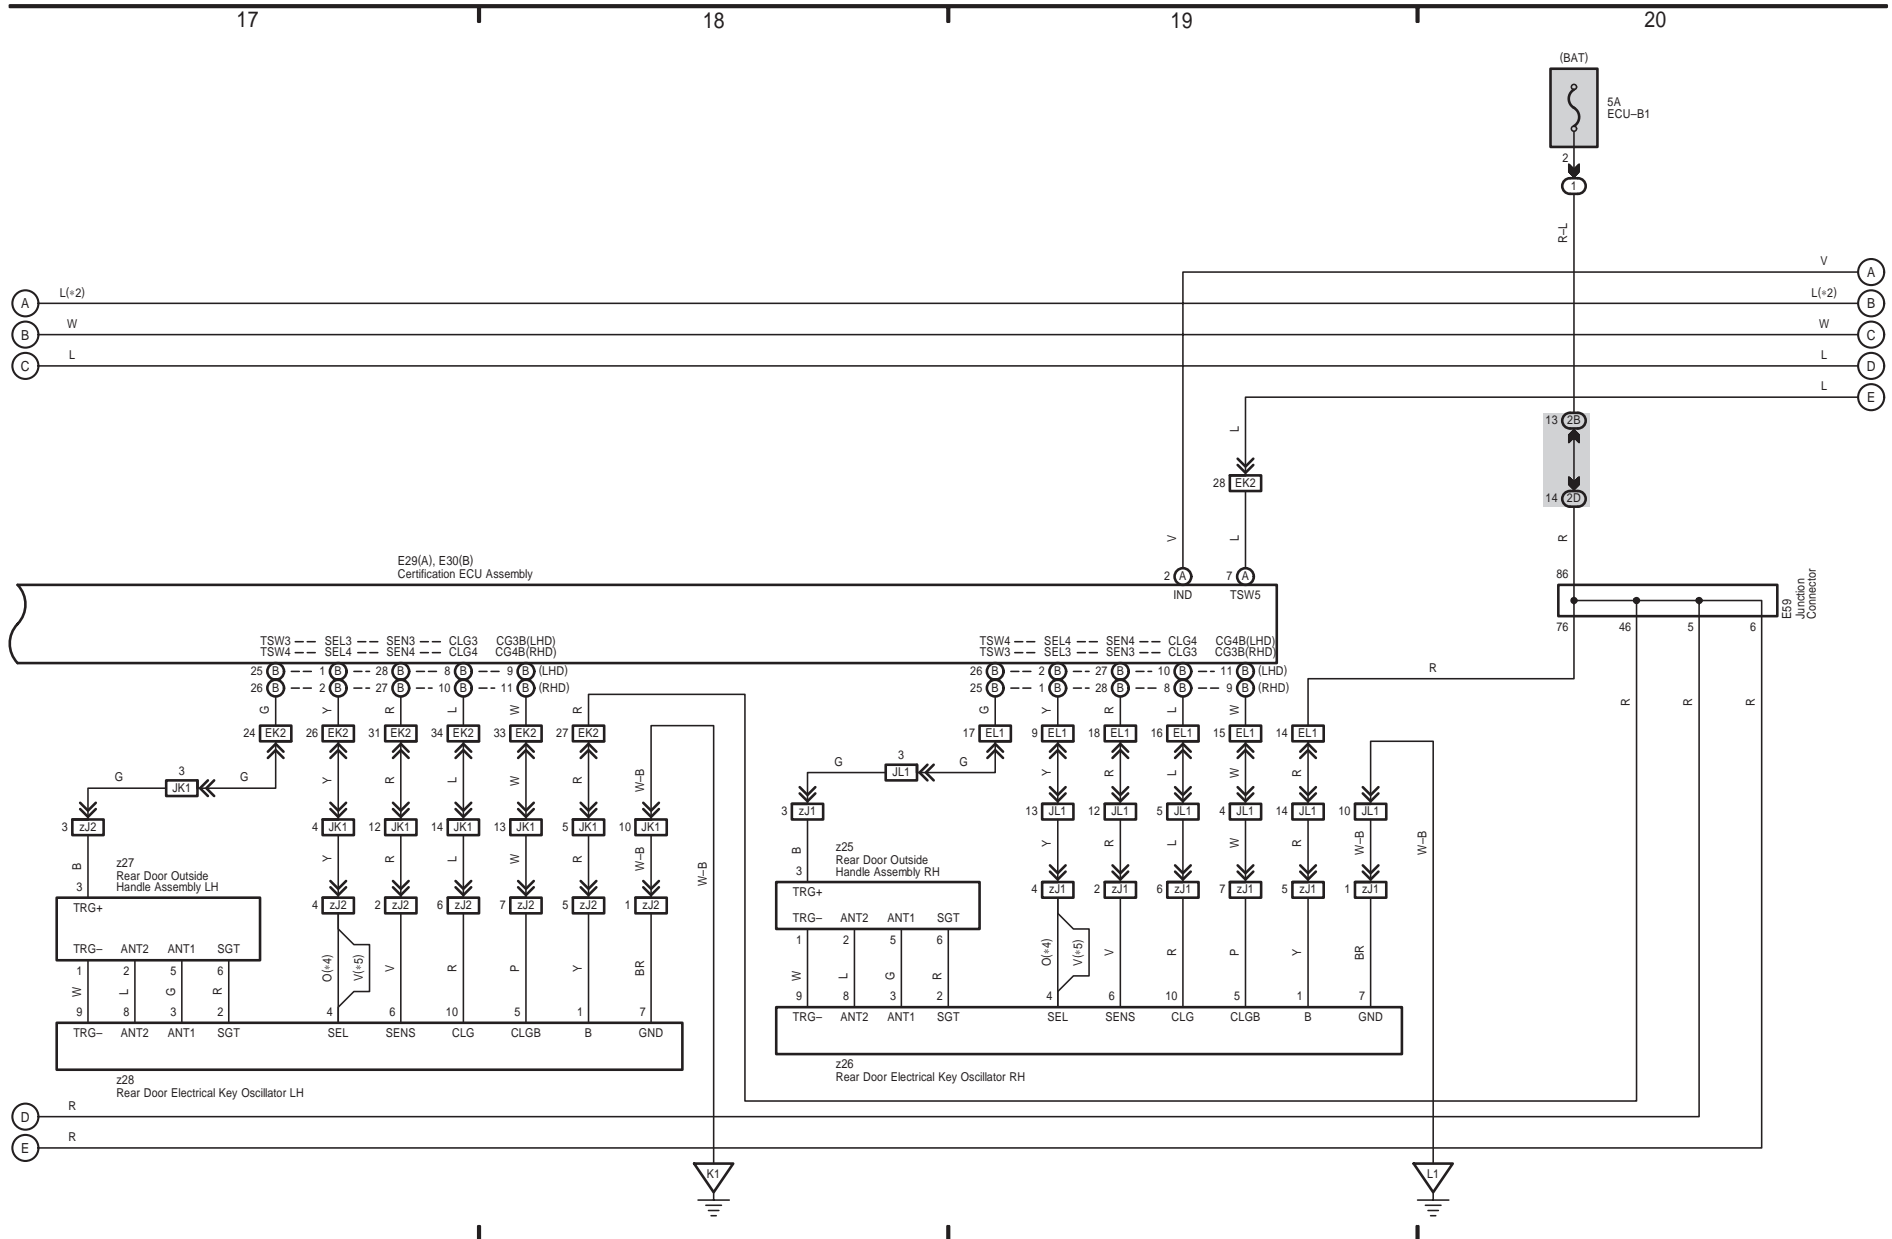

LX 570 (EM08G4E)

Entry & Start System and Theft Deterrent

* 2 : w/o Power Back Door
 * 4 : Before Jul. 2009 Production
 * 5 : From Jul. 2009 Production

LX 570 (EM08G4E)

M OVERALL ELECTRICAL WIRING DIAGRAM