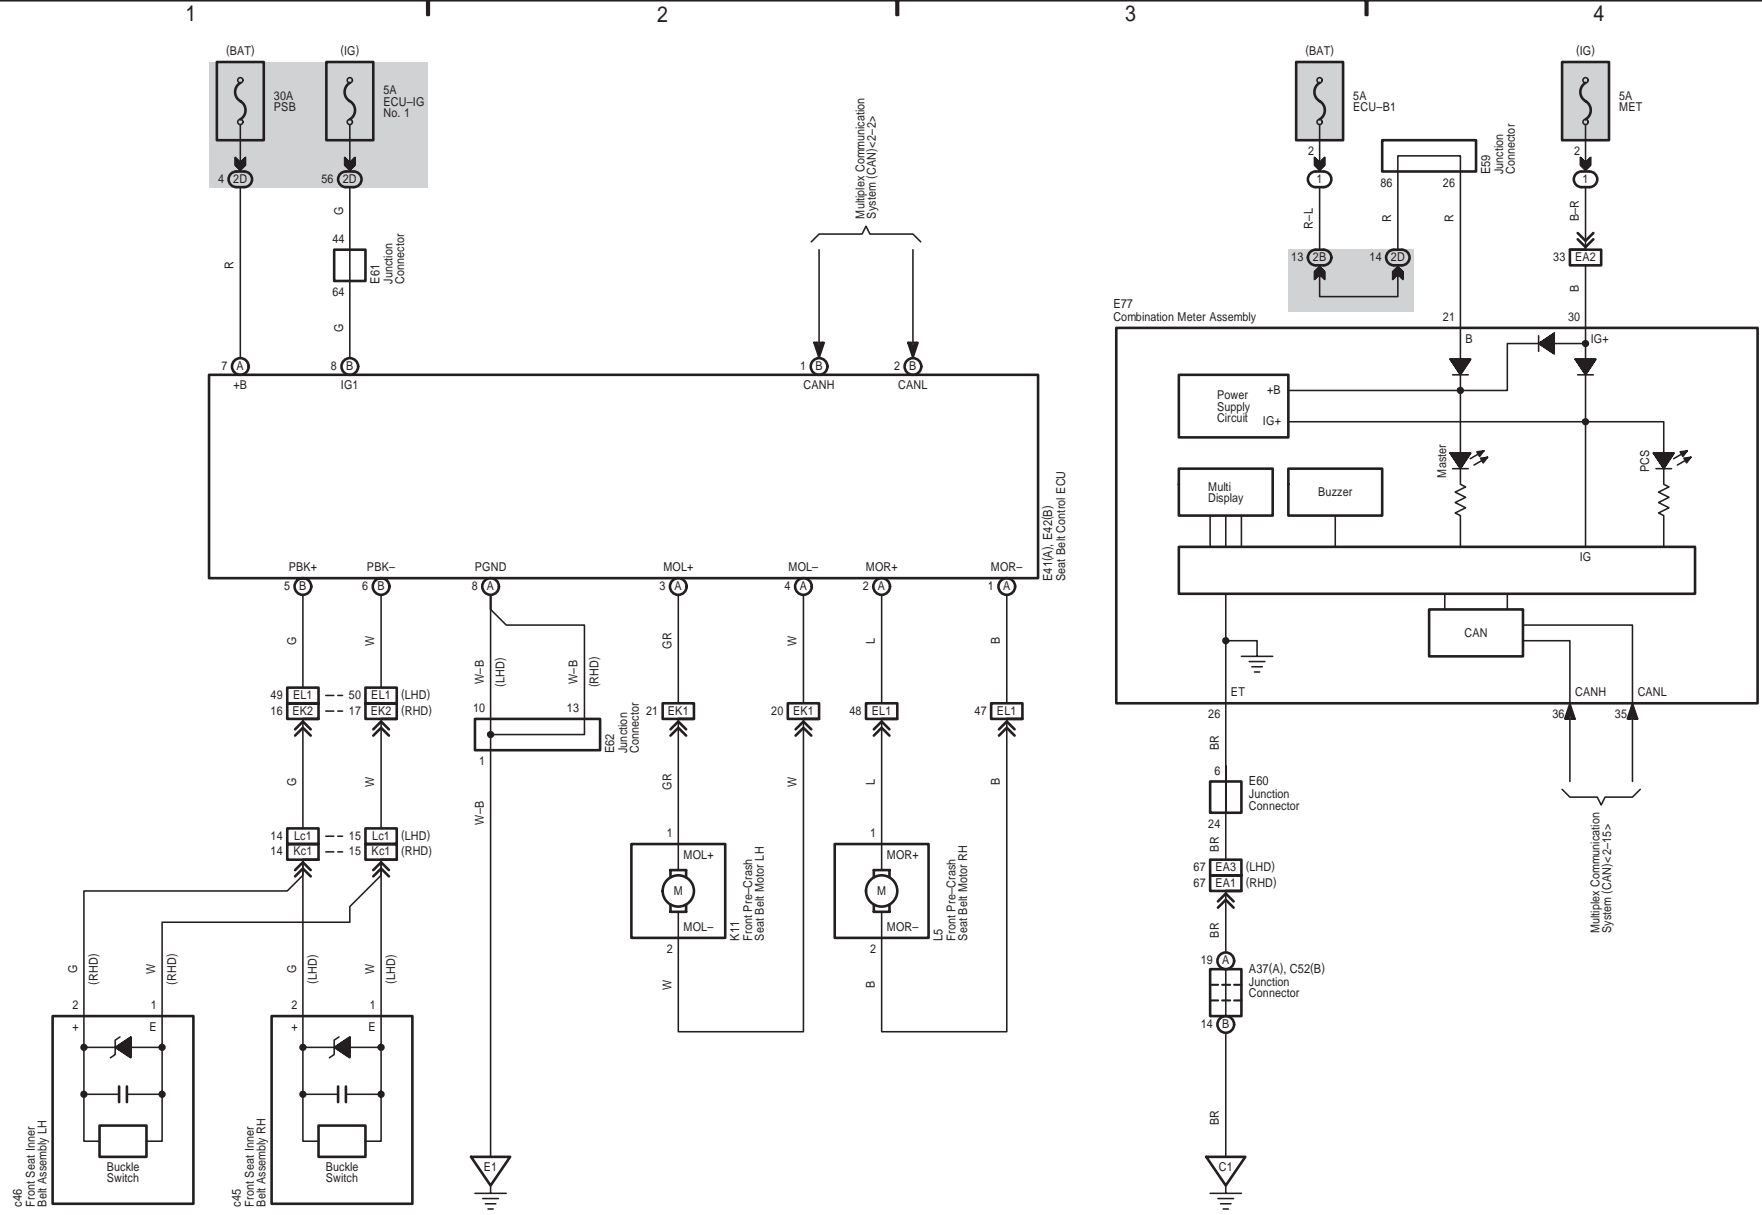

Seat Belt Warning

Pre-Crash Safety System

LX 570 (EM08G4E)

Electric Tension Reducer

* 1 : w/ Climate Control Seat
 * 2 : w/o Climate Control Seat

1 2 3 4

LX 570 (EM08G4E)

Power Source