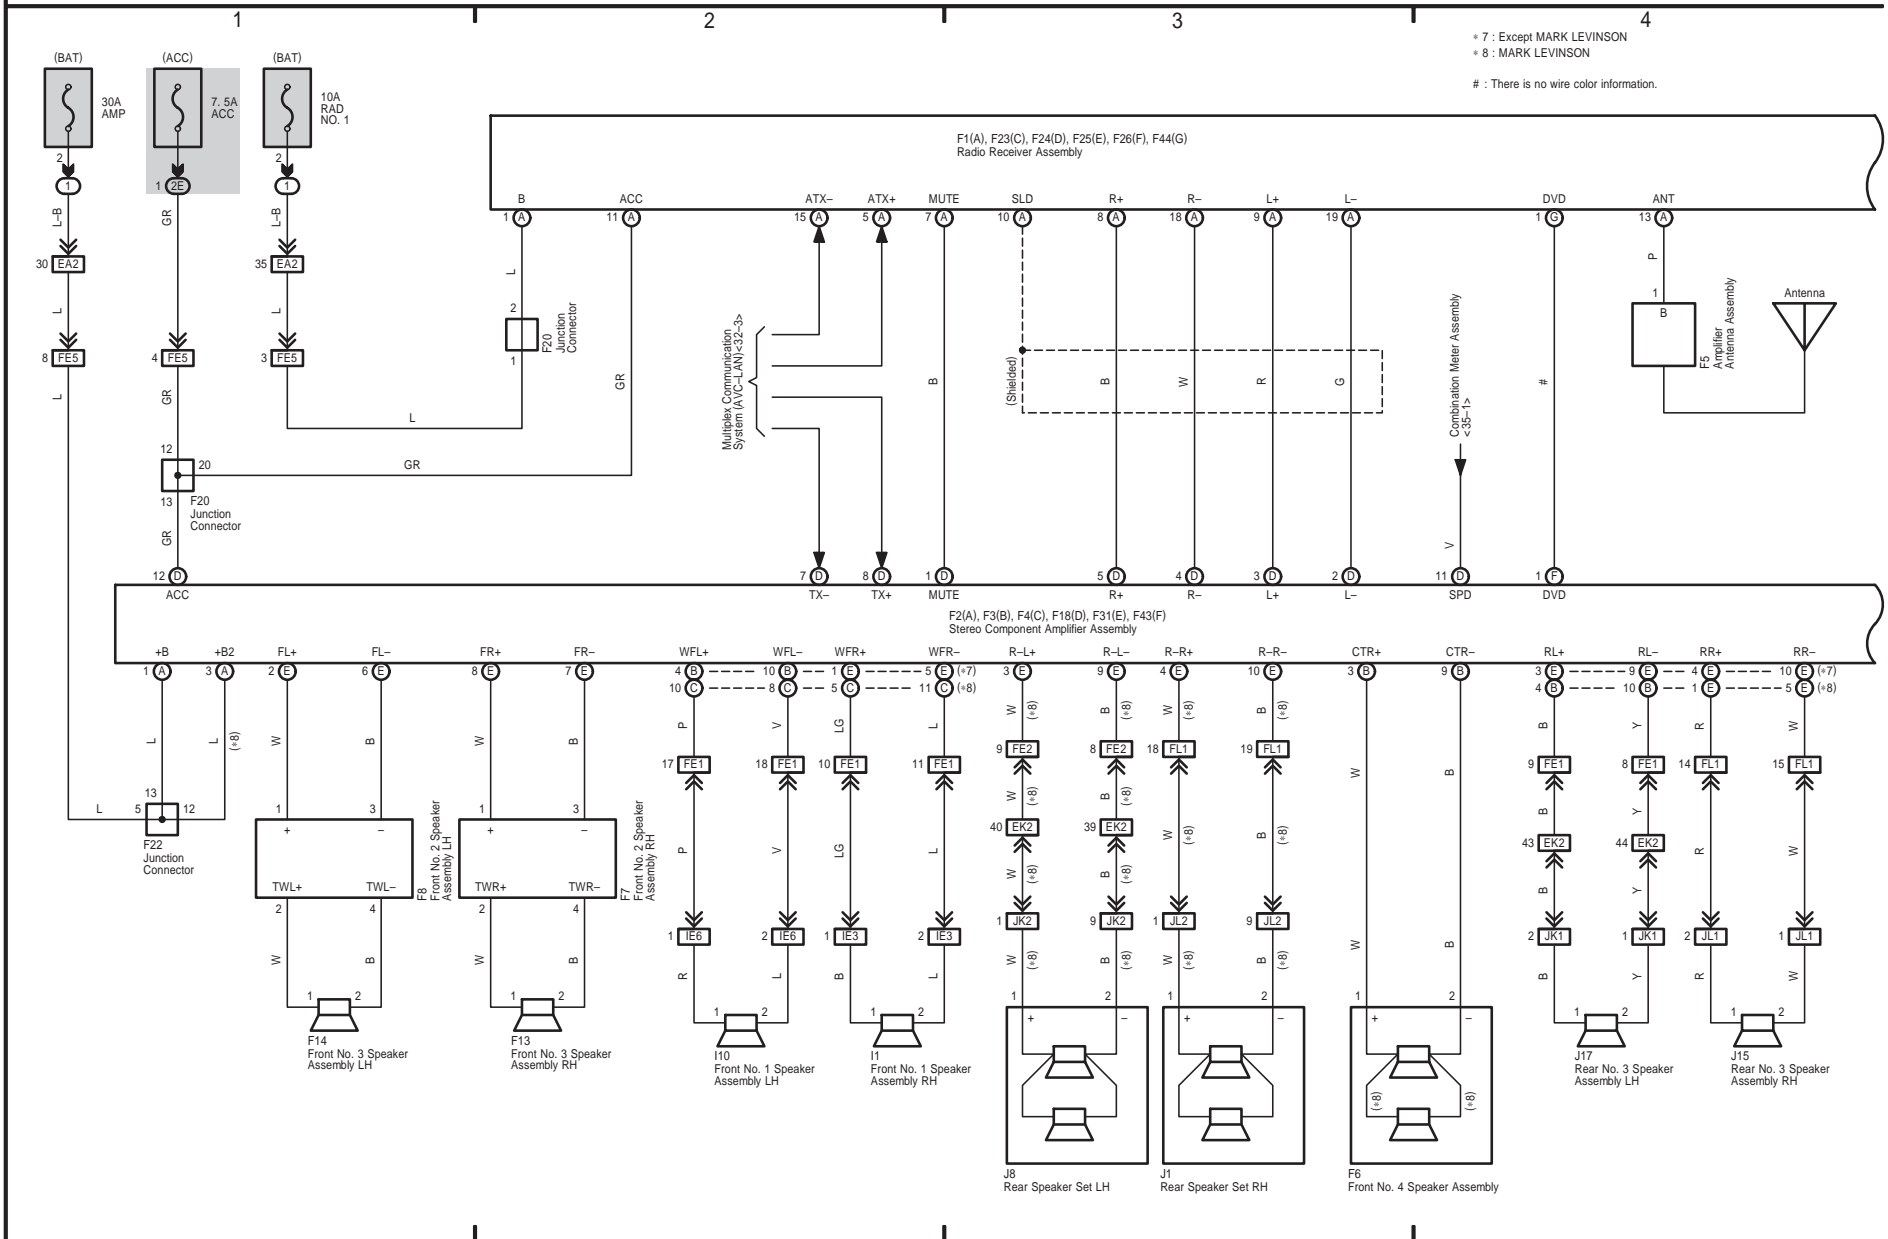

Parking Assist (LEXUS Parking Assist-Sensor)

LX 570 (EM08G4E)

Audio System, Multi-Display, LEXUS Navigation System and Parking Assist (Rear View Monitor) (Before Jul. 2009 Production)

LX 570 (EM08G4E)

M OVERALL ELECTRICAL WIRING DIAGRAM