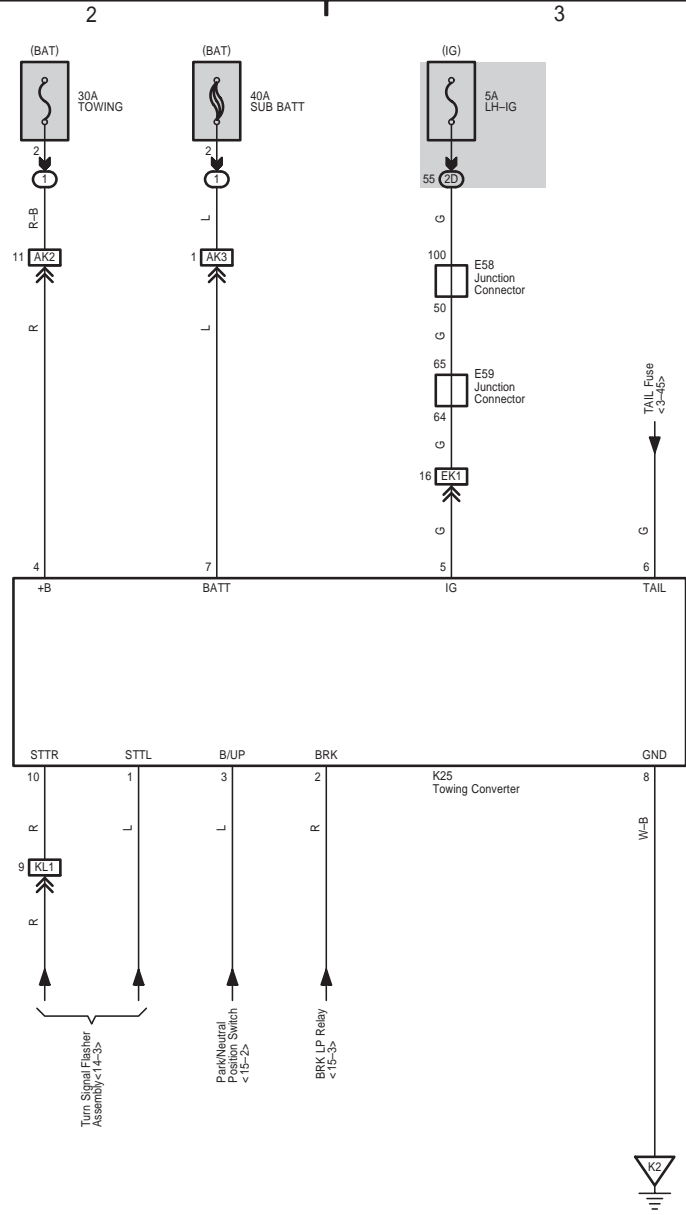

Trailer Towing (Before Jul. 2009 Production)