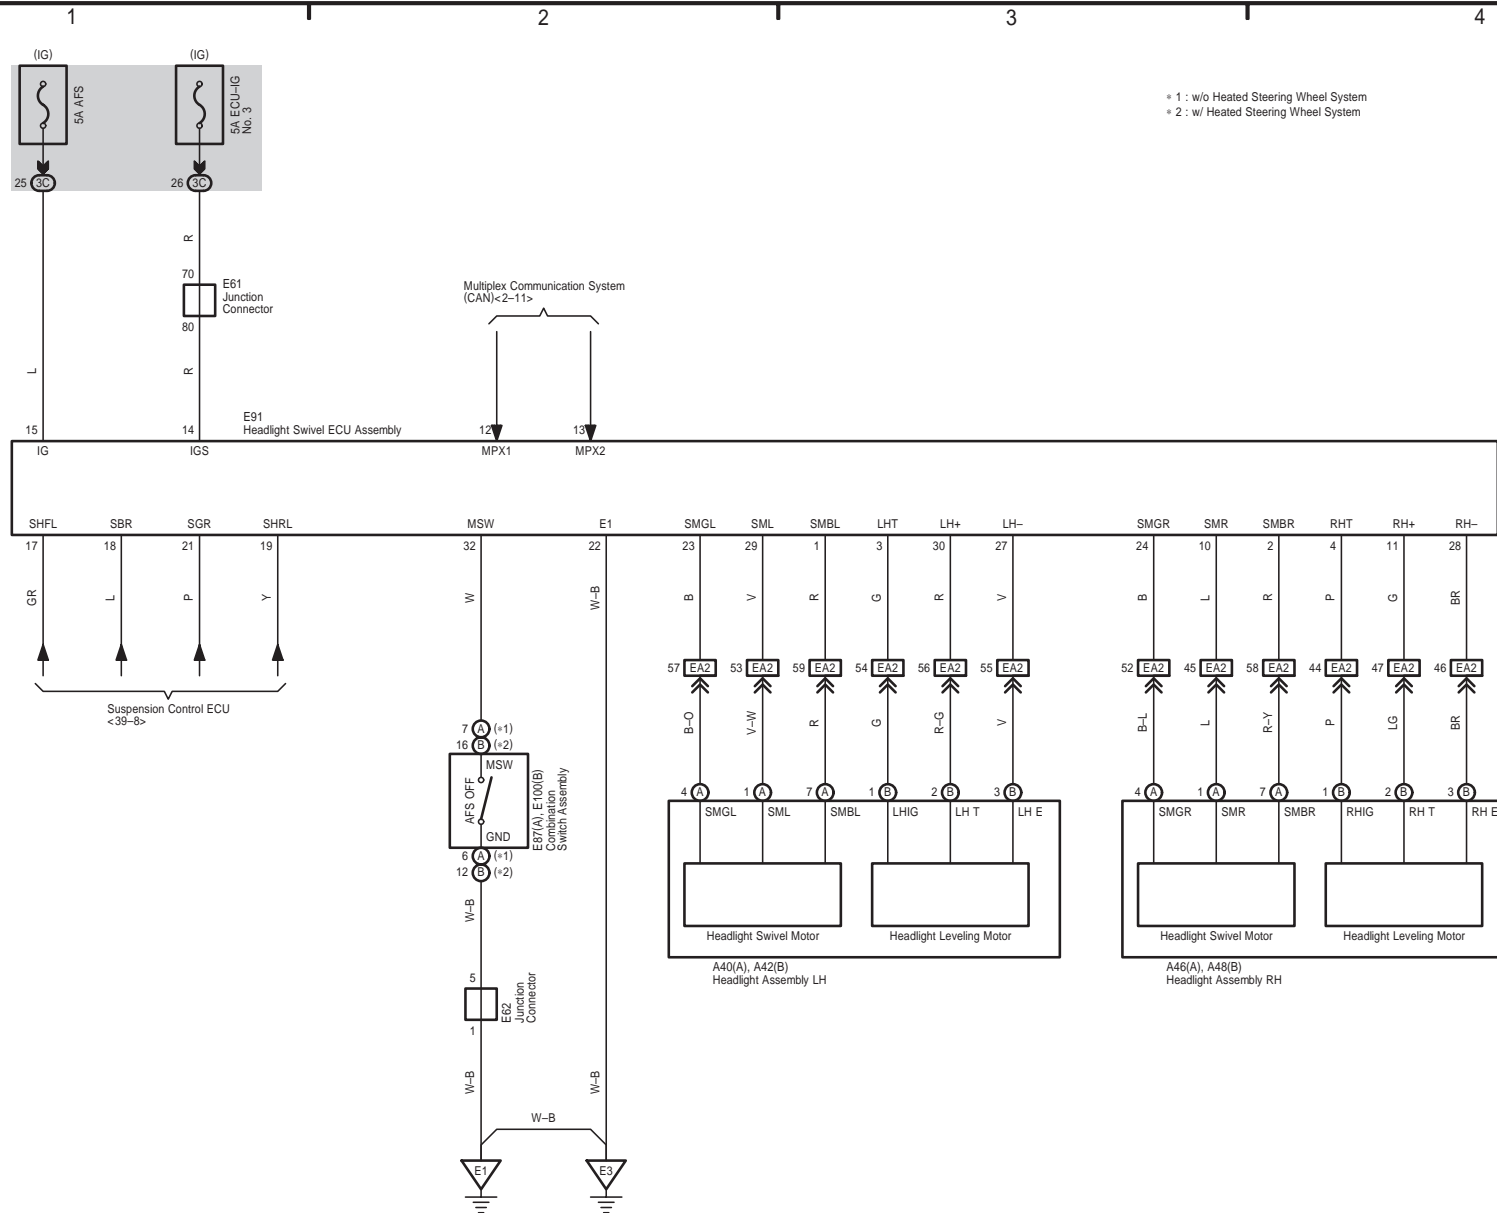

VGRS System

LX 570 (EM08G4E)

VGRS System

LX 570 (EM08G4E)

Adaptive Front-Lighting System

LX 570 (EM08G4E)

Adaptive Front-Lighting System

LX 570 (EM08G4E)