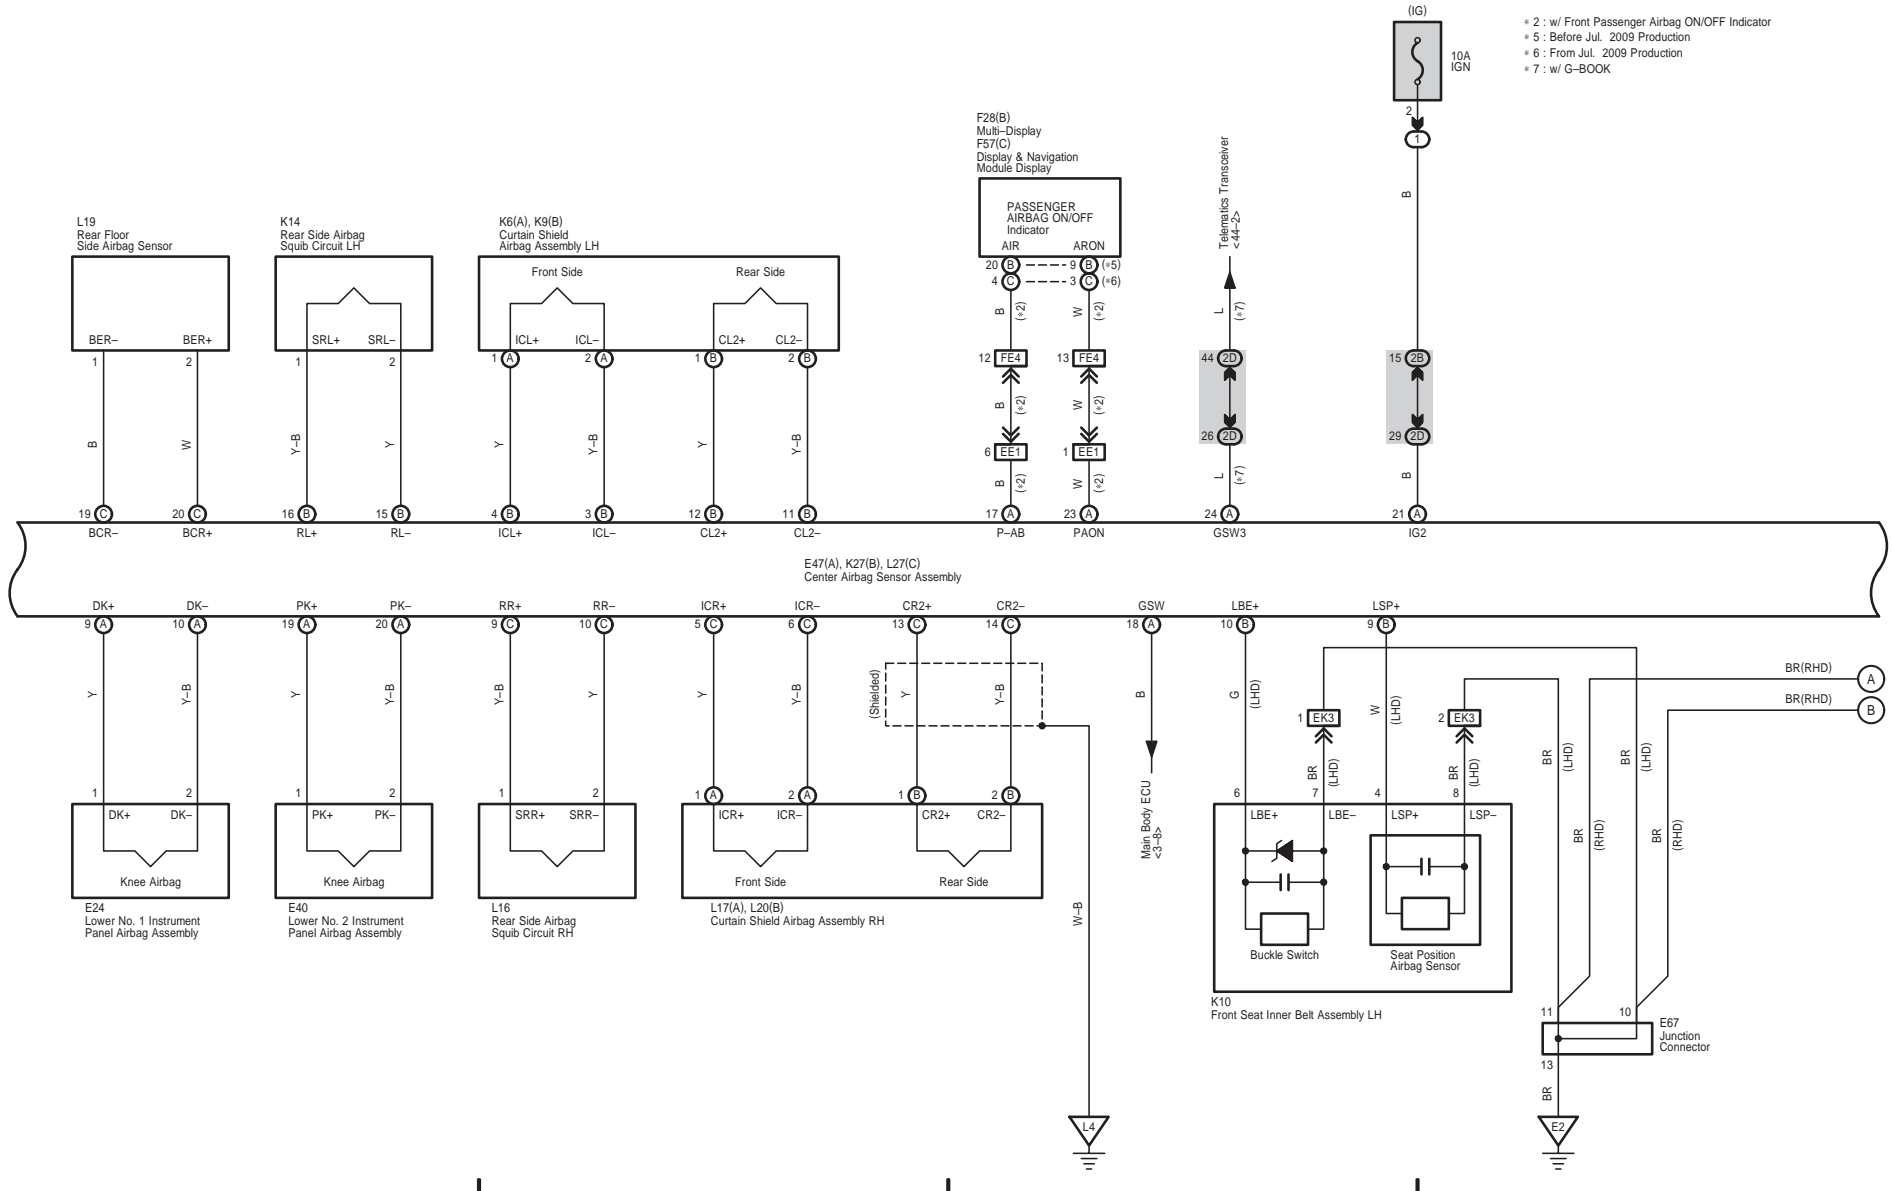

SRS

Seat Belt Warning

5

6

7

8

LX 570 (EM08G4E)

- * 3 : w/ Climate Control Seat
- * 4 : w/o Climate Control Seat
- * 5 : Before Jul. 2009 Production
- * 6 : From Jul. 2009 Production