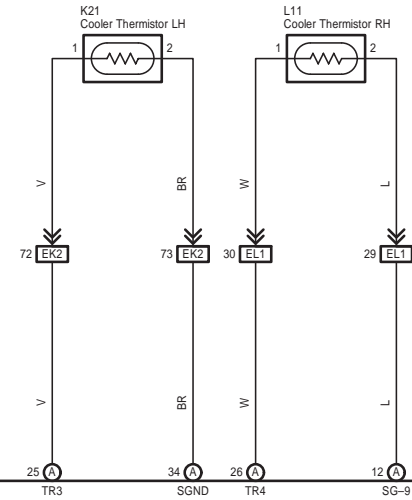

Air Conditioner

9

10

11

12