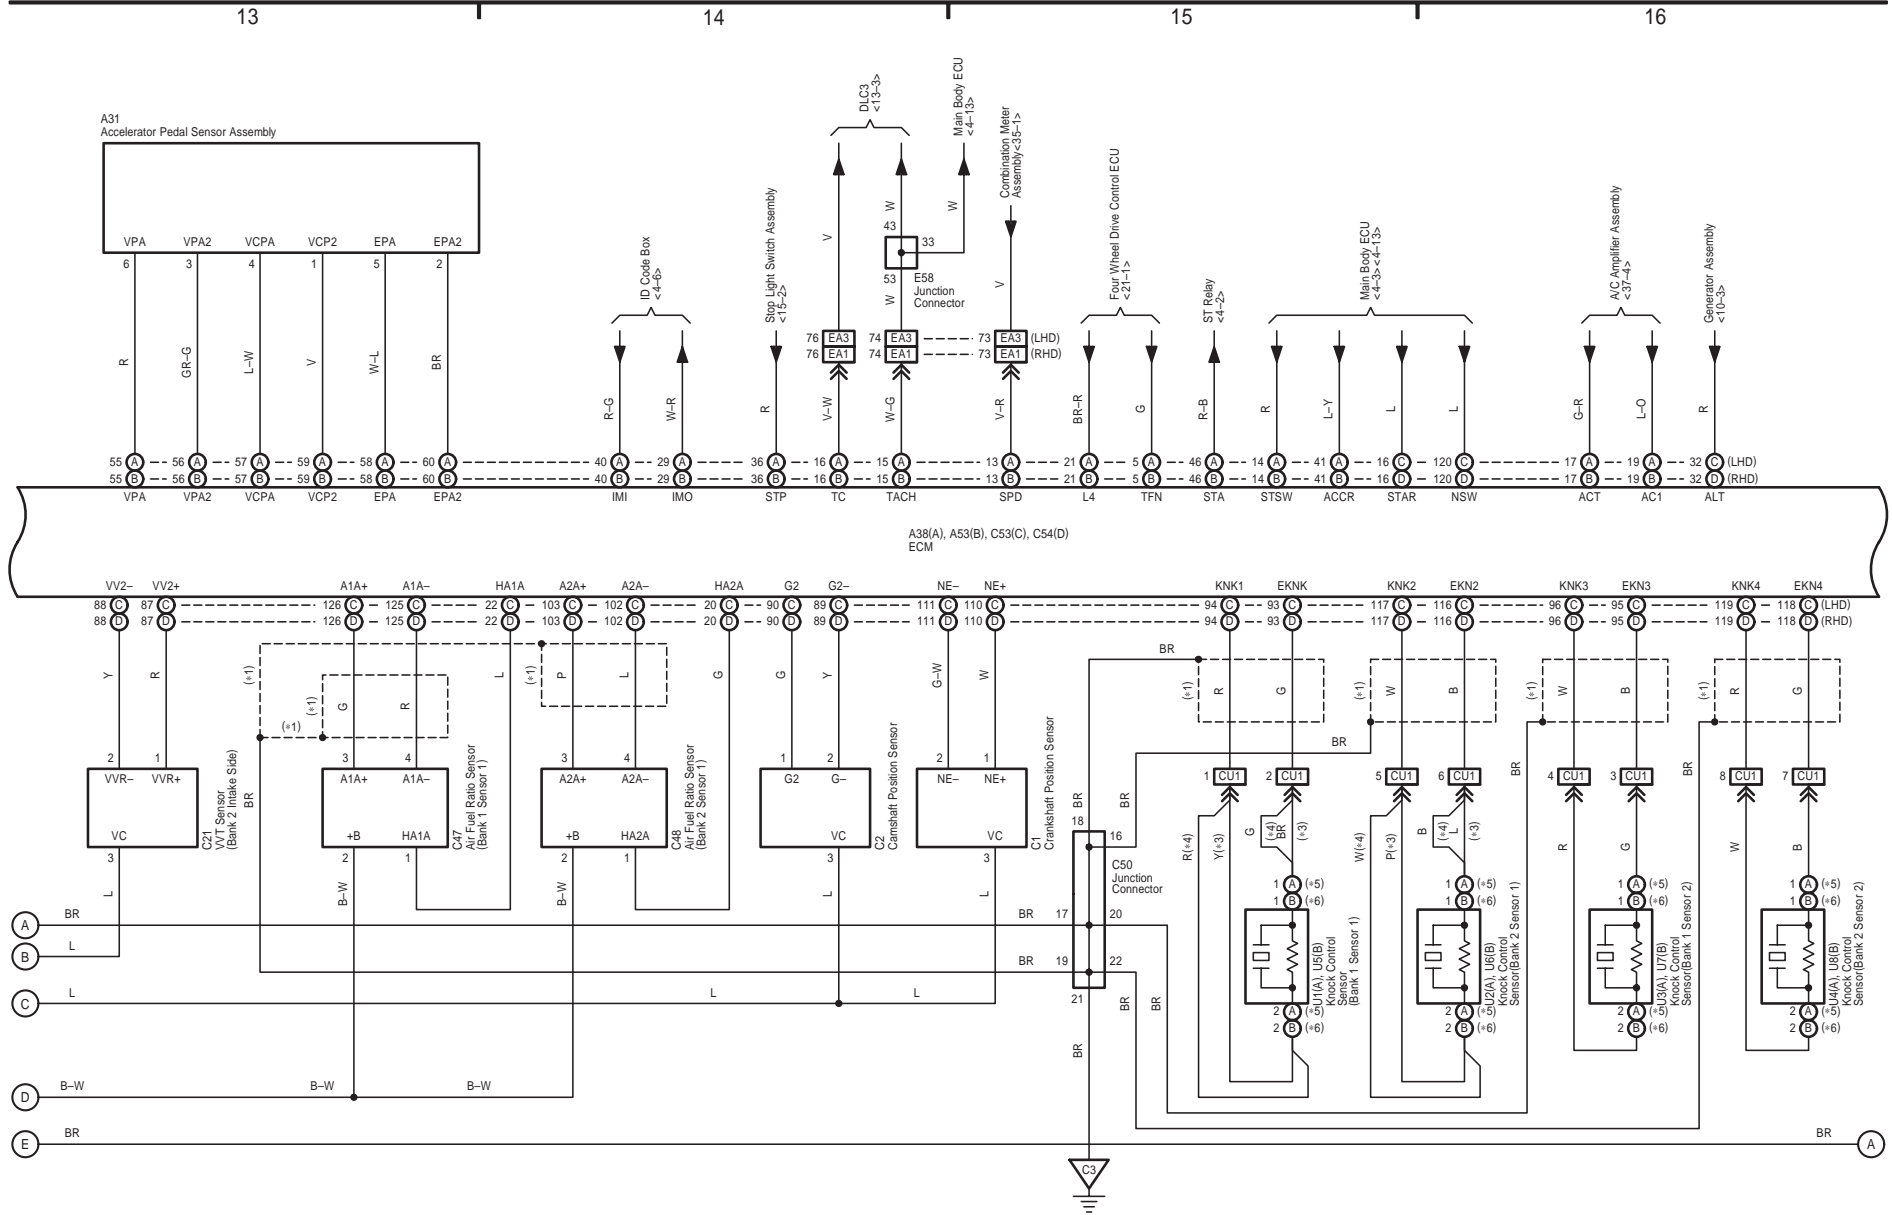

- 1 : Shielded
- 3 : Before Jul. 2009 Production
- 4 : From Jul. 2009 Production
- 5 : Before Aug. 2010 Production
- 6 : From Aug. 2010 Production

Engine Control

LX 570 (EM08G4E)