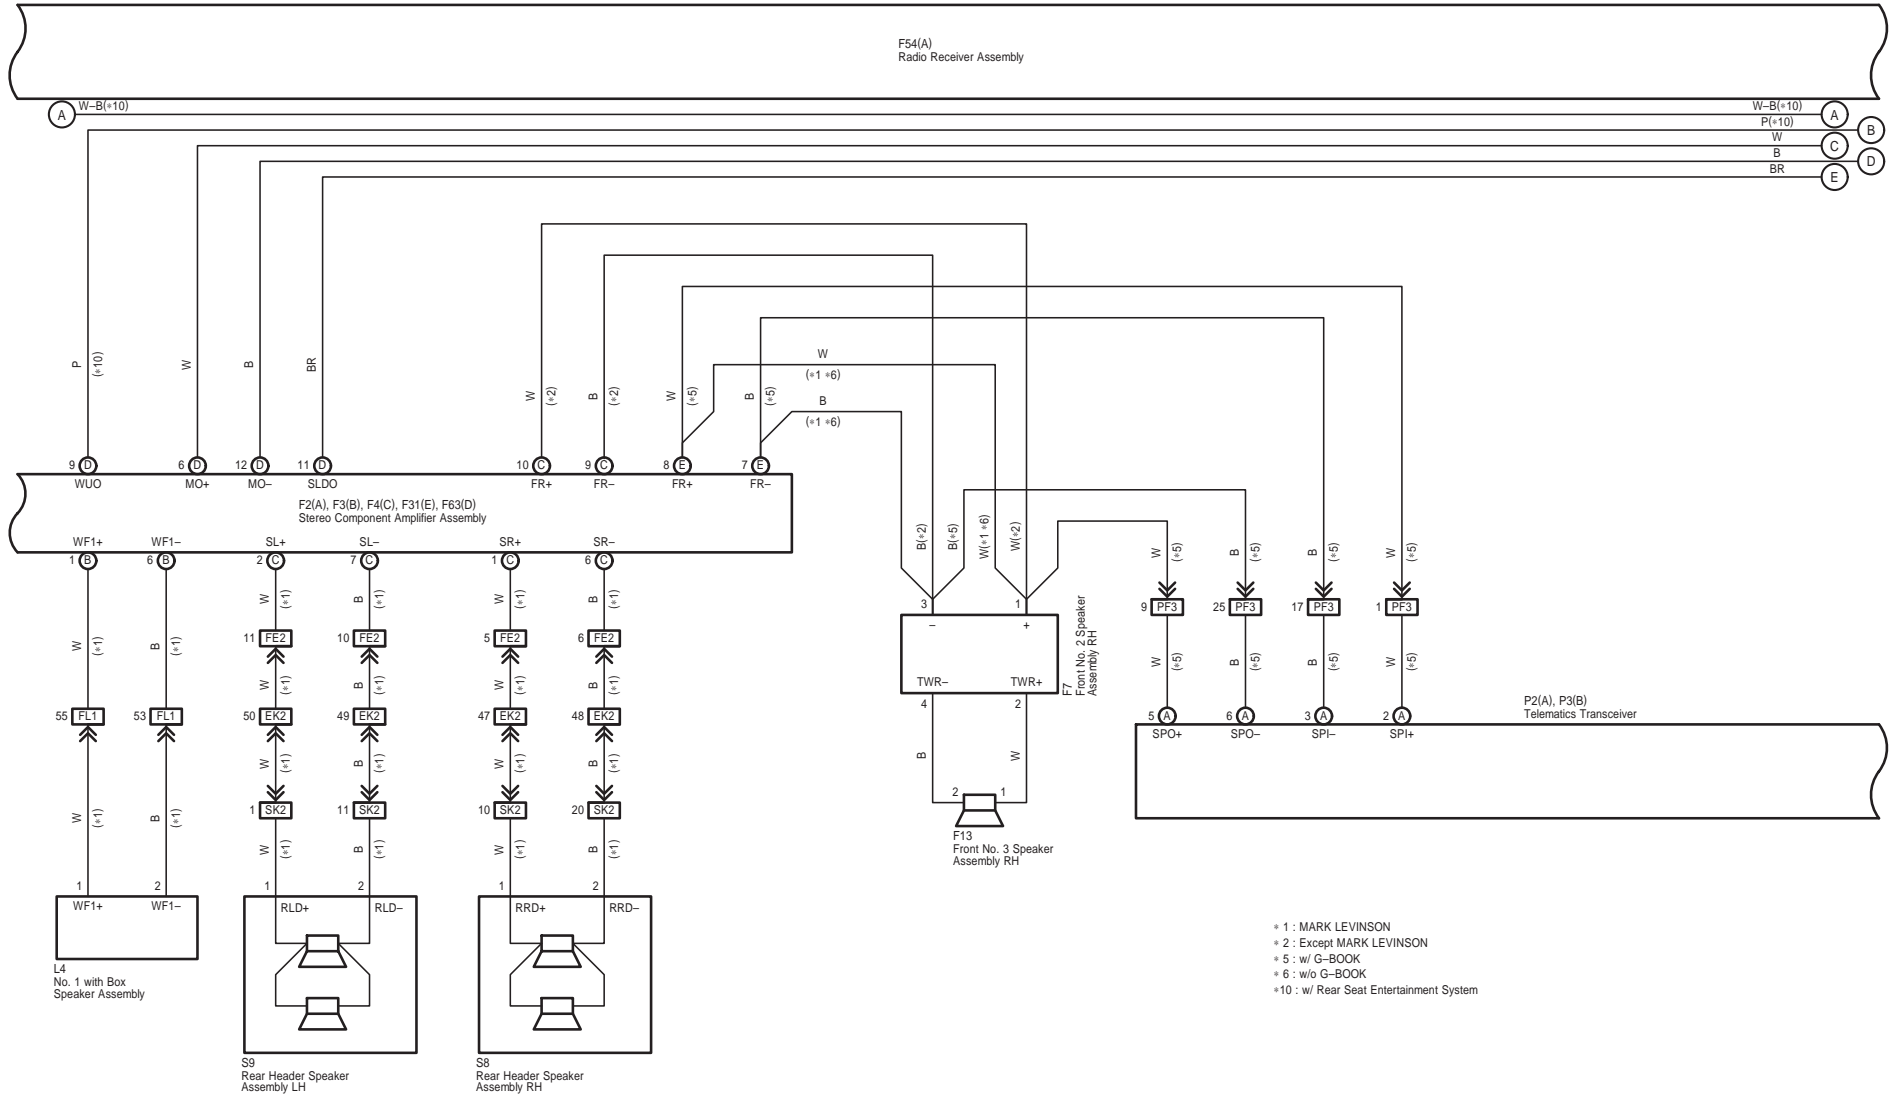

LX 570 (EM08G4E)

M OVERALL ELECTRICAL WIRING DIAGRAM

Audio System, Multi-Display, LEXUS Navigation System and Parking Assist (Rear View Monitor) (From Jul. 2009 Production)

5 6 7 8

LX 570 (EM08G4E)

Audio System, Multi-Display, LEXUS Navigation System and Parking Assist (Rear View Monitor) (From Jul. 2009 Production)