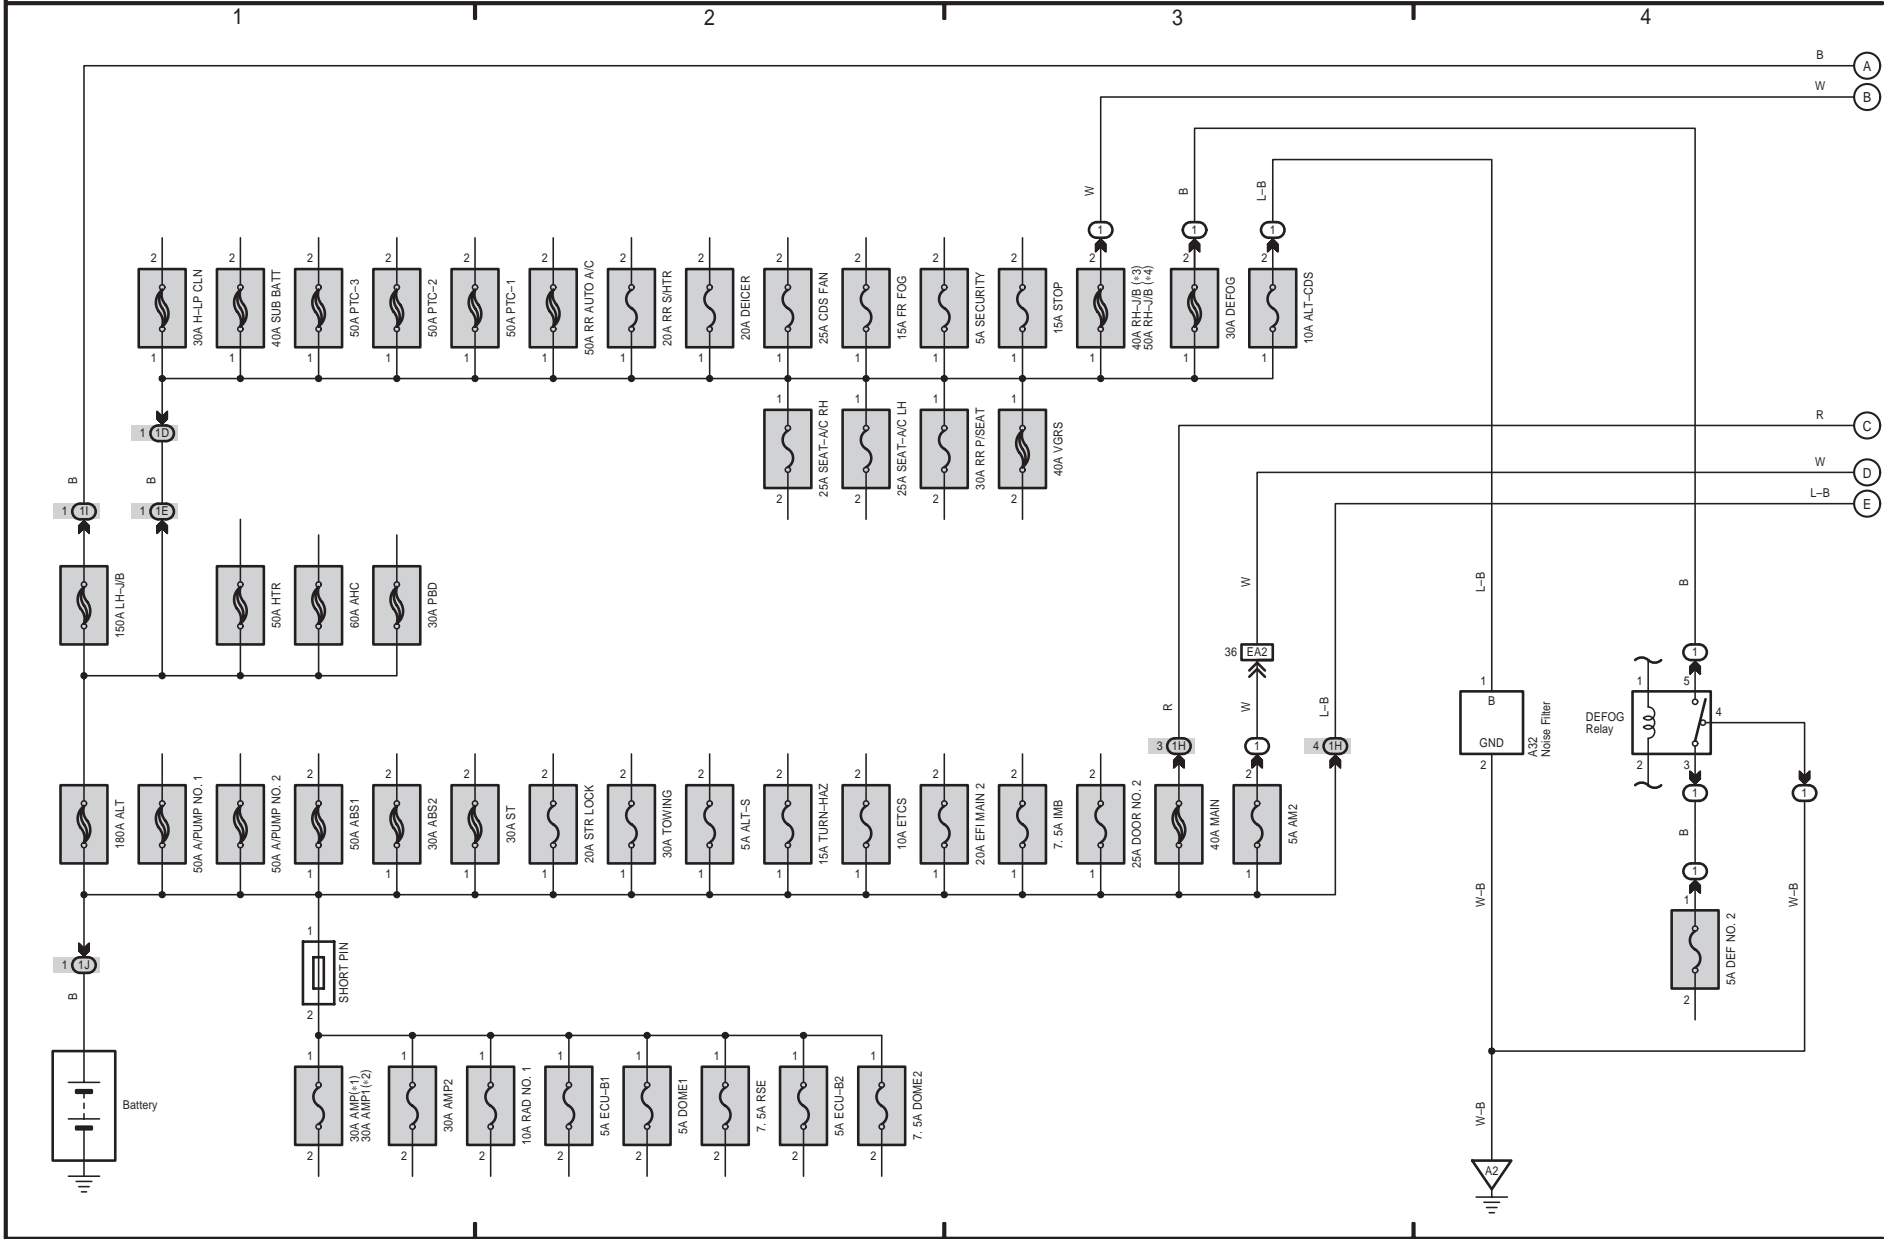

Power Source