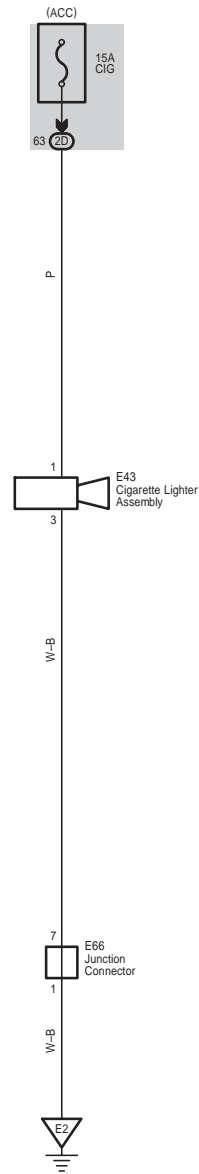

Cigarette Lighter

Power Outlet

* 1 : Before Jul. 2009 Production
* 2 : From Jul. 2009 Production