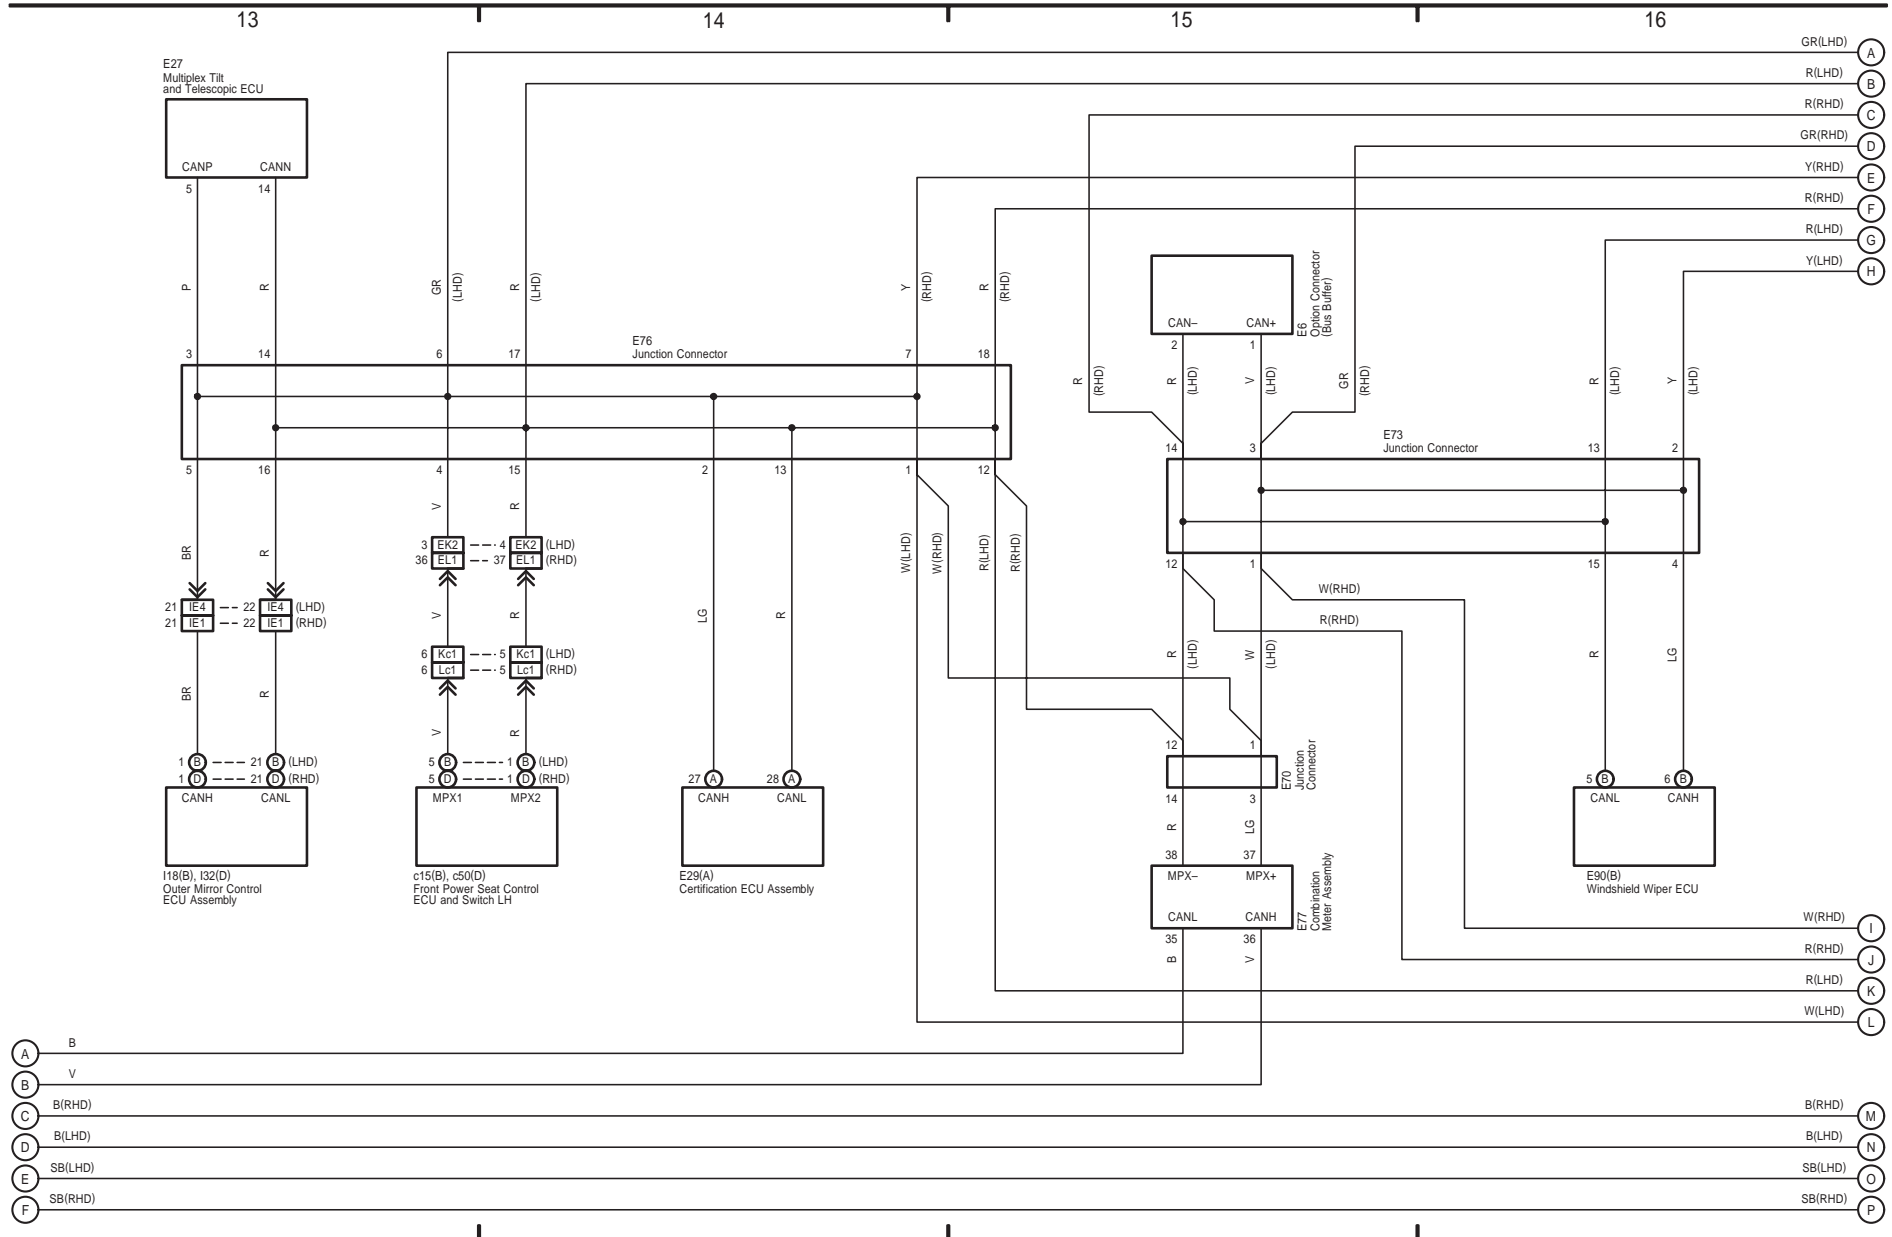

Multiplex Communication System (CAN)

LX 570 (EM08G4E)