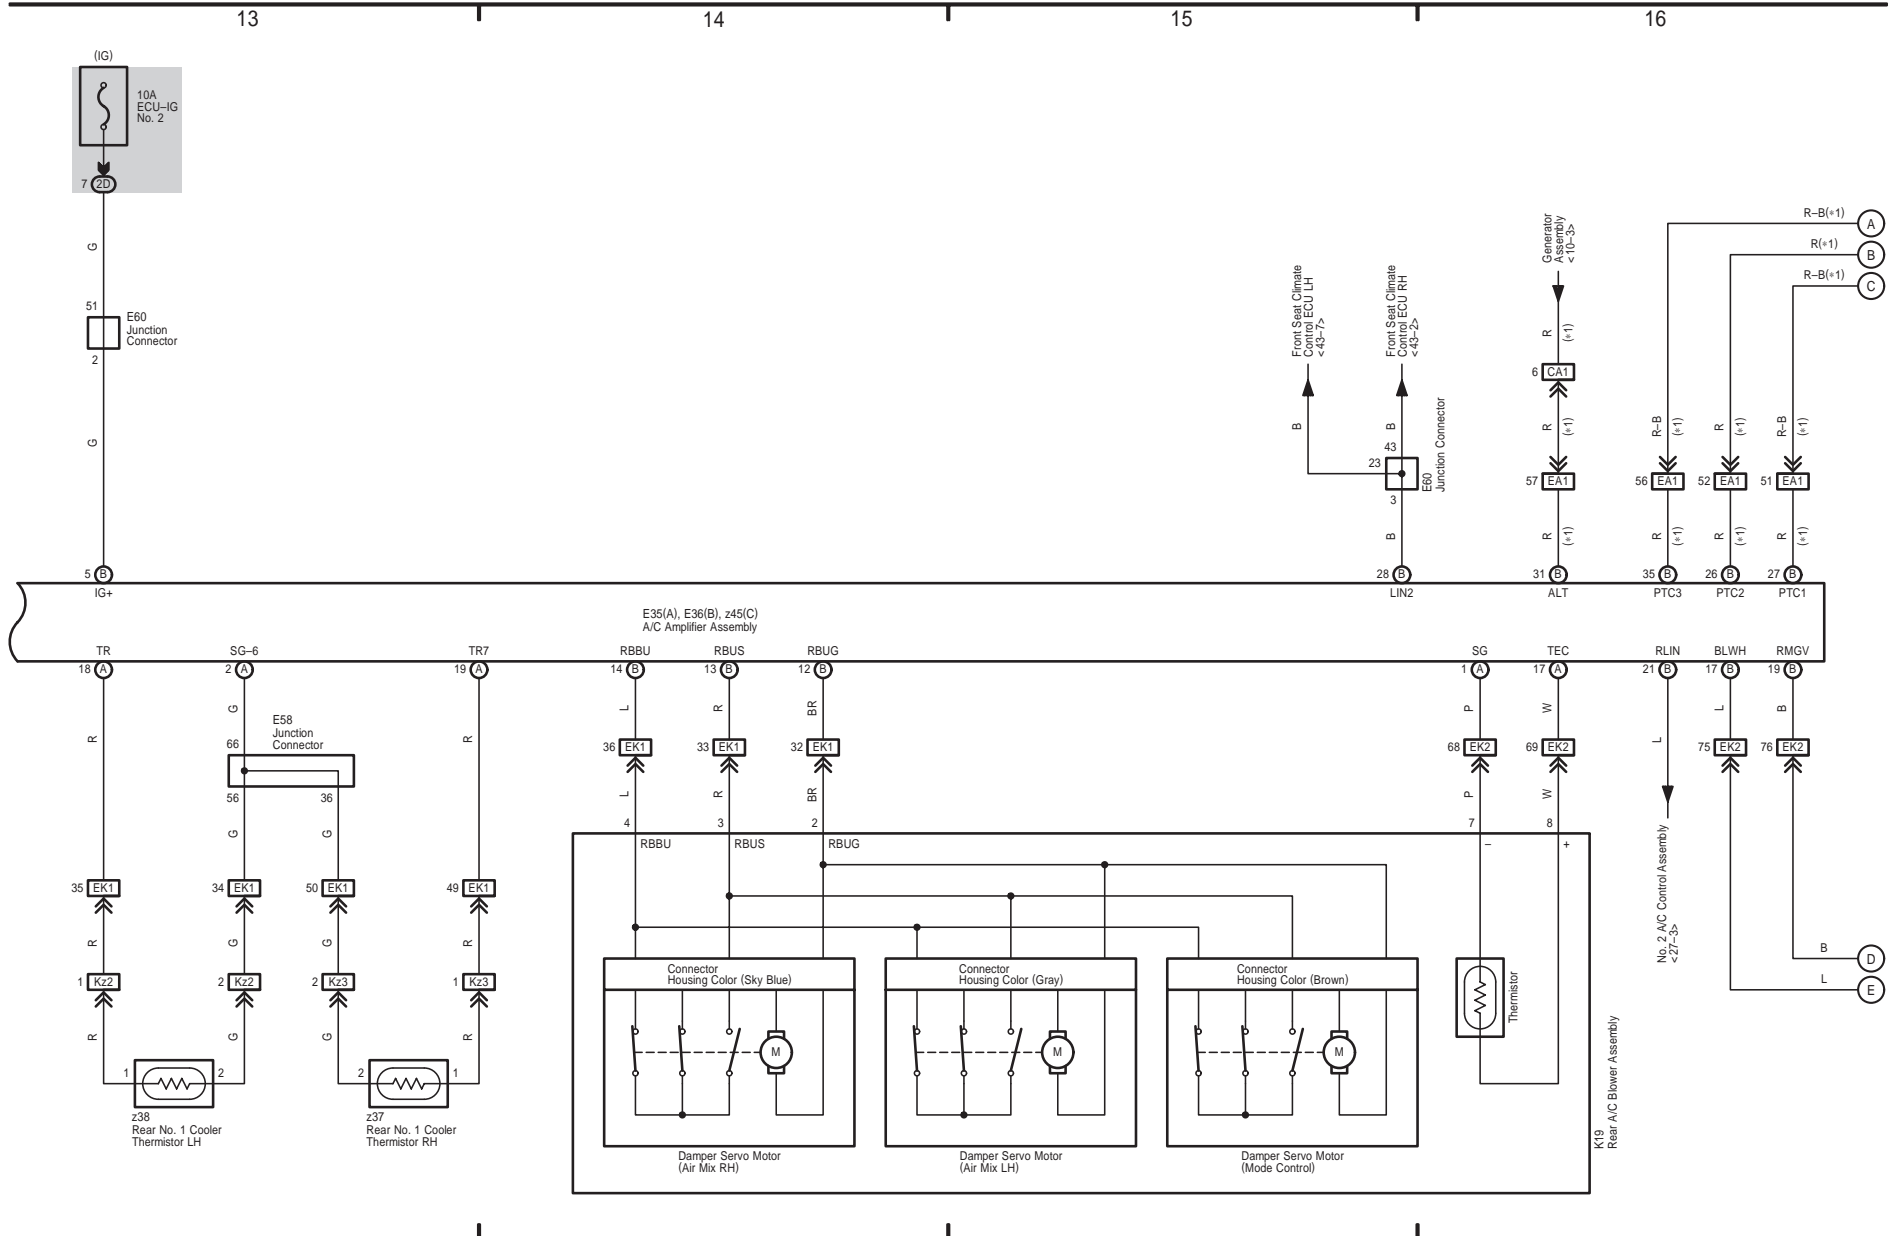

Air Conditioner

* 1: w/ PTC Heater

LX 570 (EM08G4E)