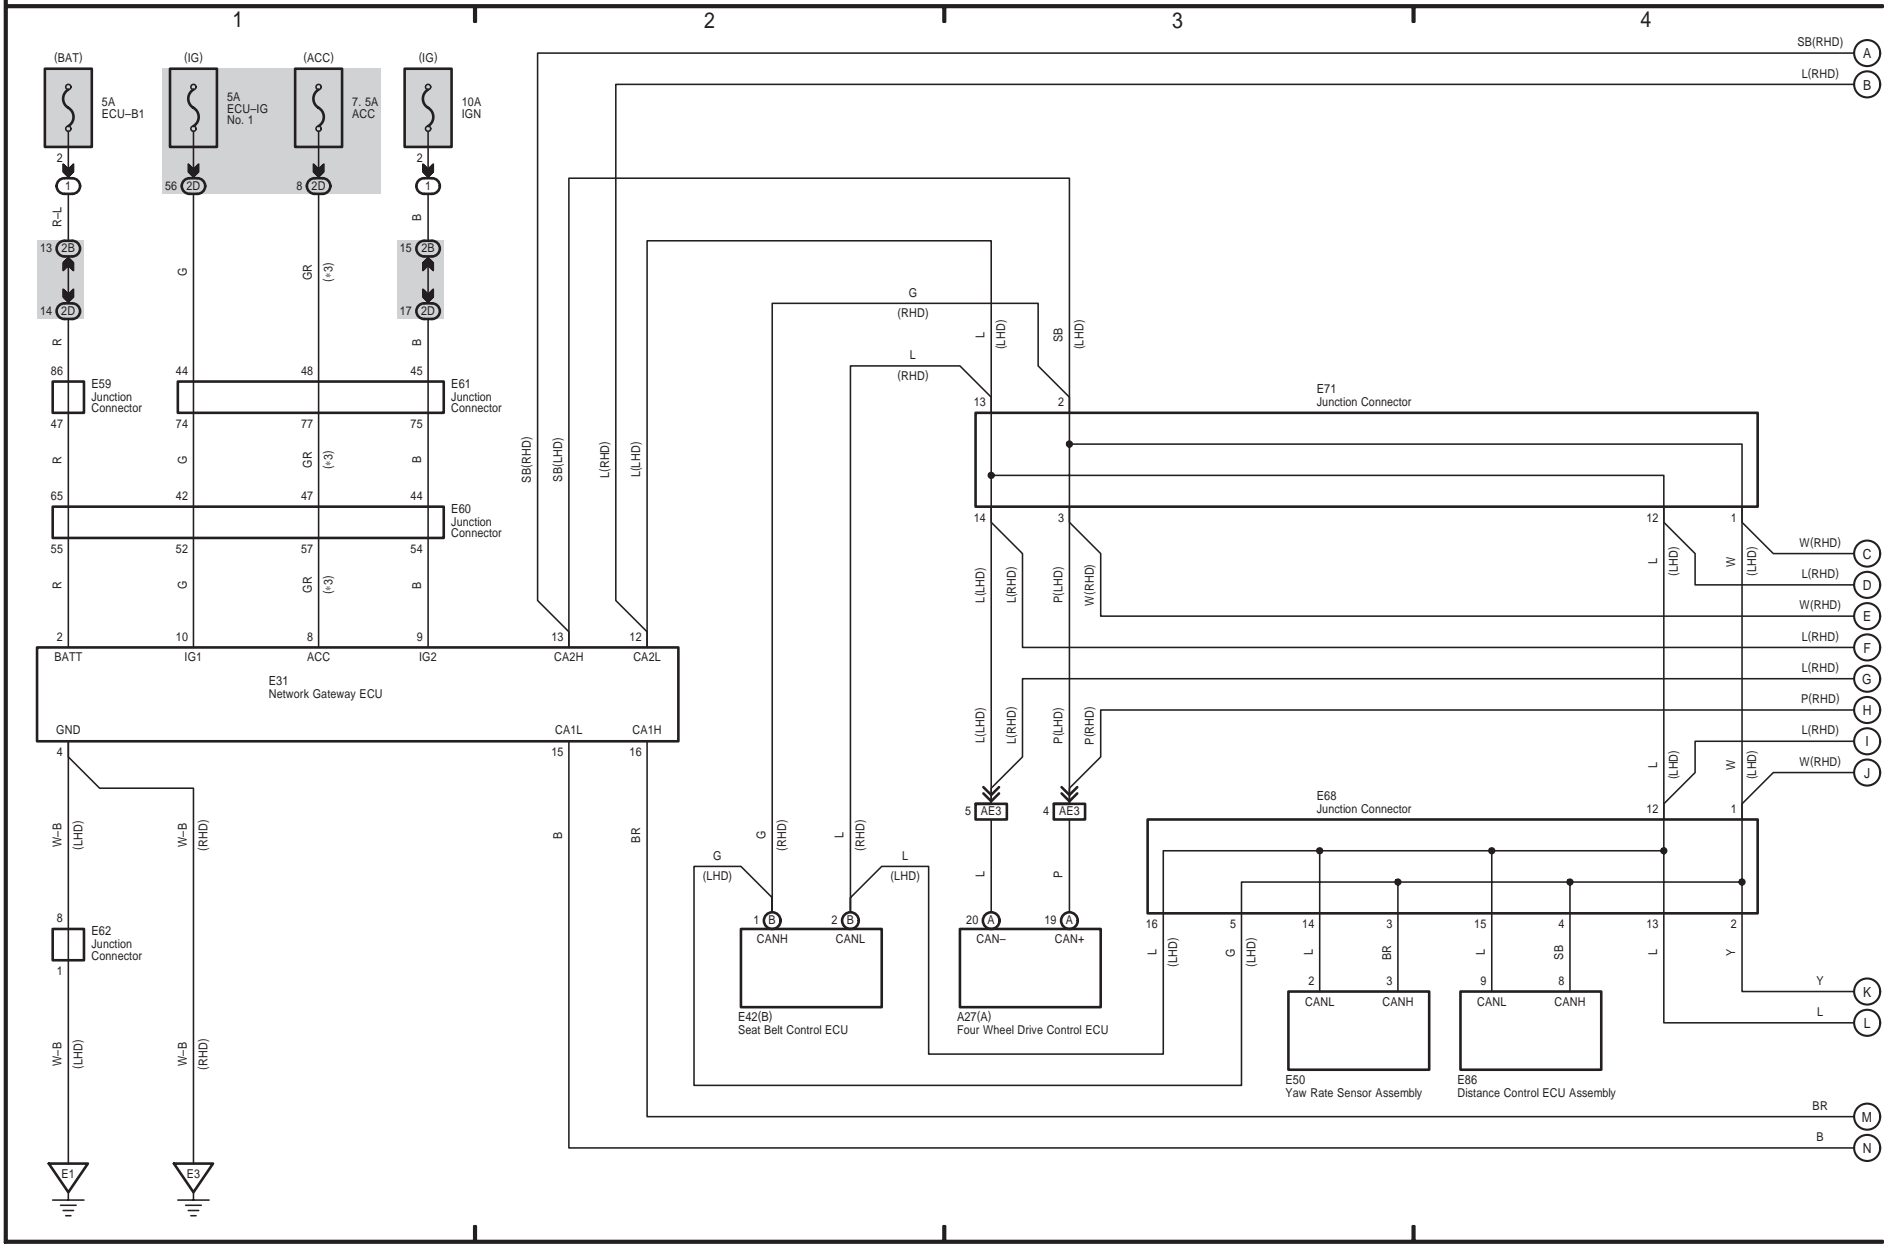

M OVERALL ELECTRICAL WIRING DIAGRAM

Multiplex Communication System (CAN)

* 1 : w/ Wide View Camera
 + 2 : w/o Wide View Camera

LX 570 (EM08G4E)

Multiplex Communication System (CAN)

* 3 : Before Jul. 2009 Production
* 4 : From Jul. 2009 Production