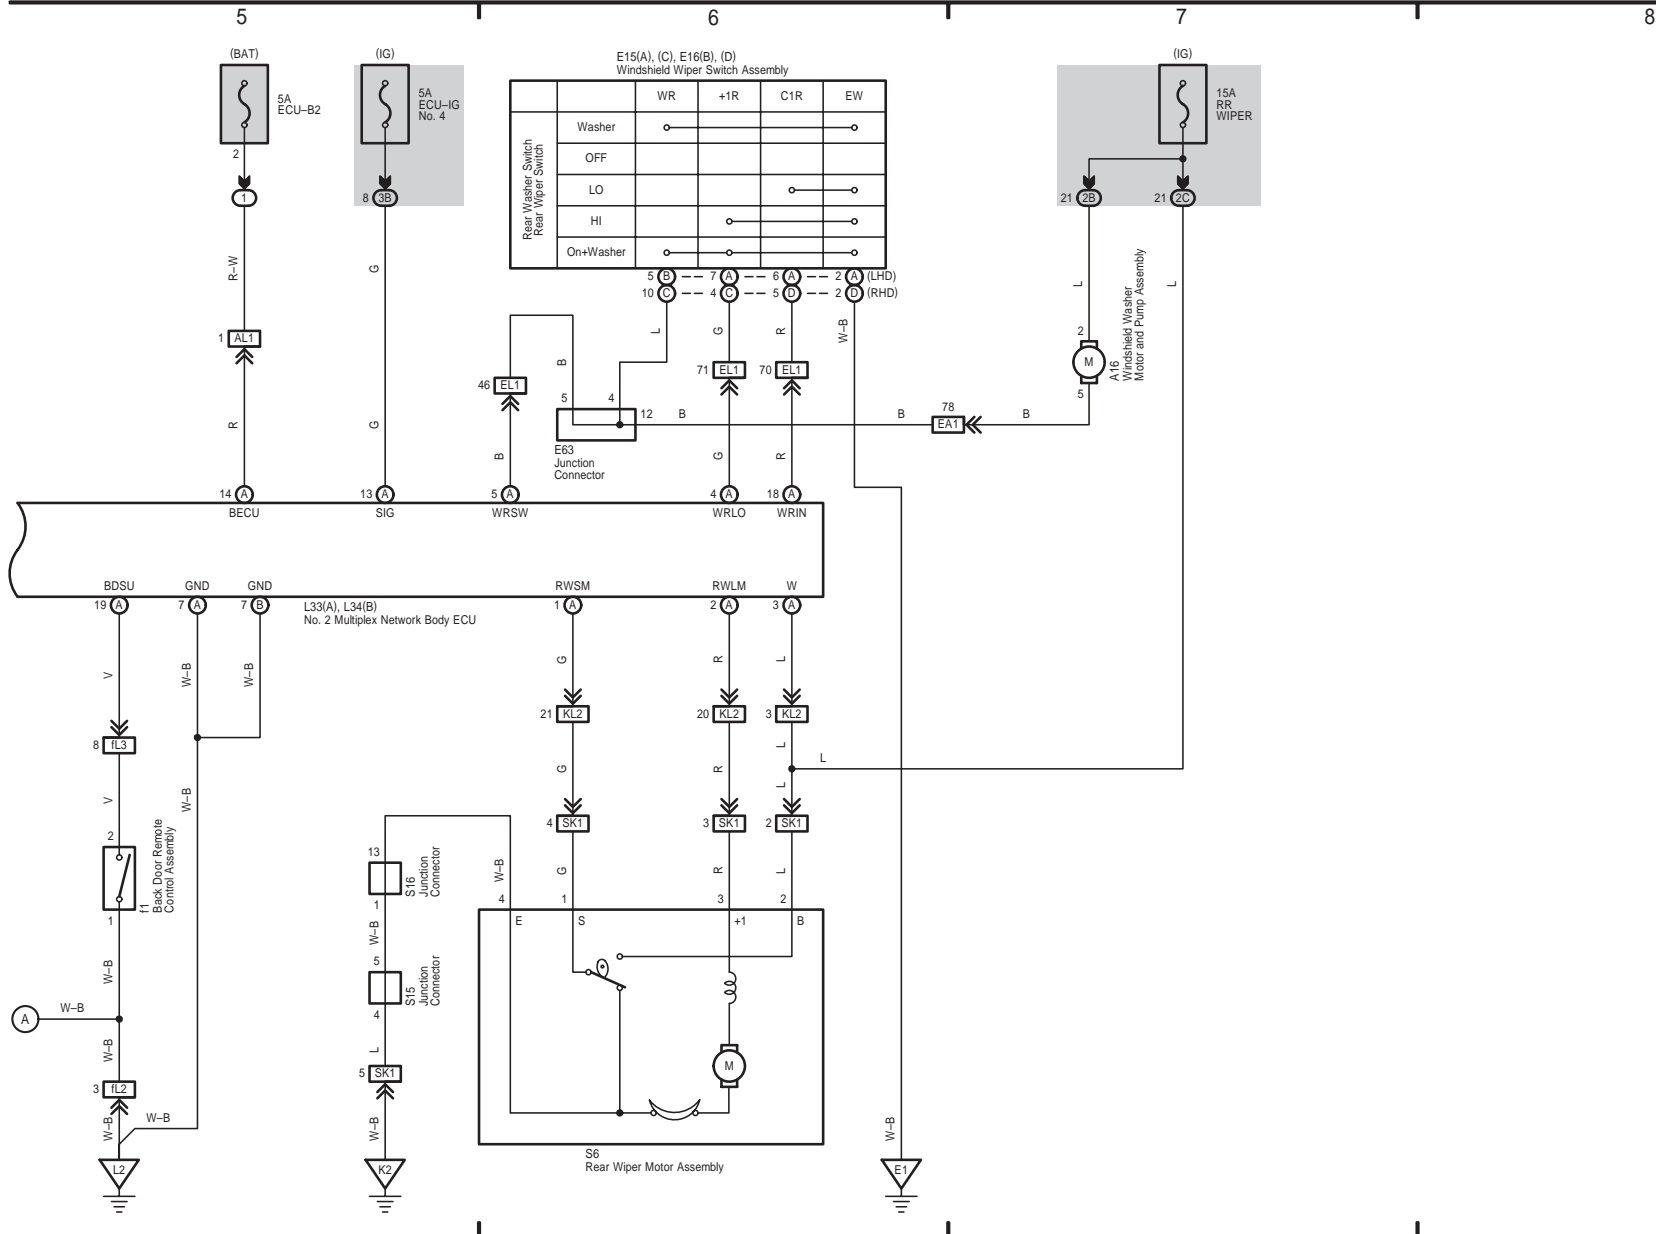

Rear Wiper and Washer

LX 570 (EM08G4E)