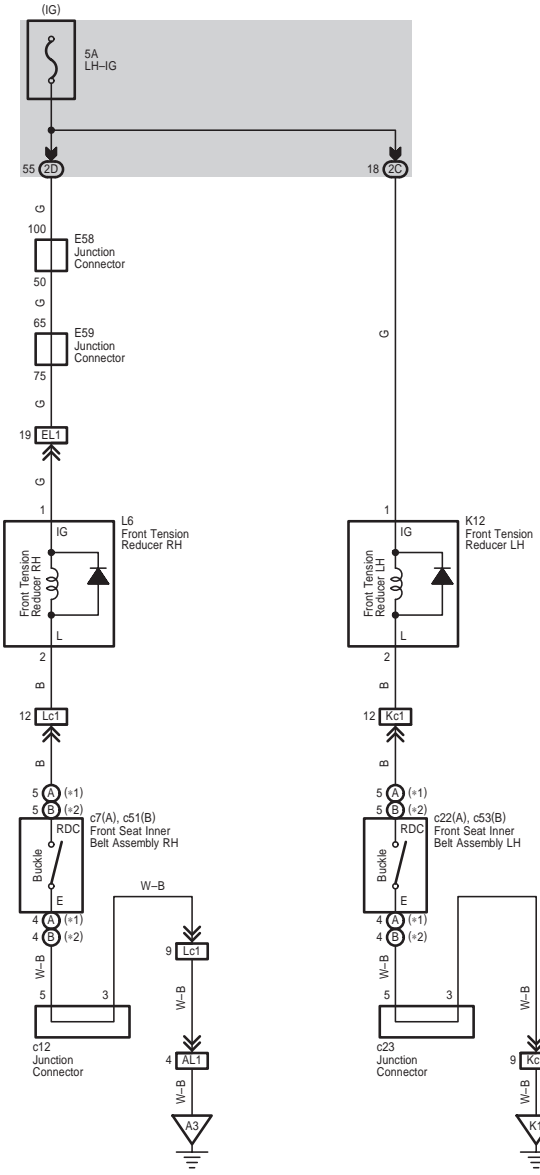

Electric Tension Reducer

1 2 3 4

LX 570 (EM08G4E)