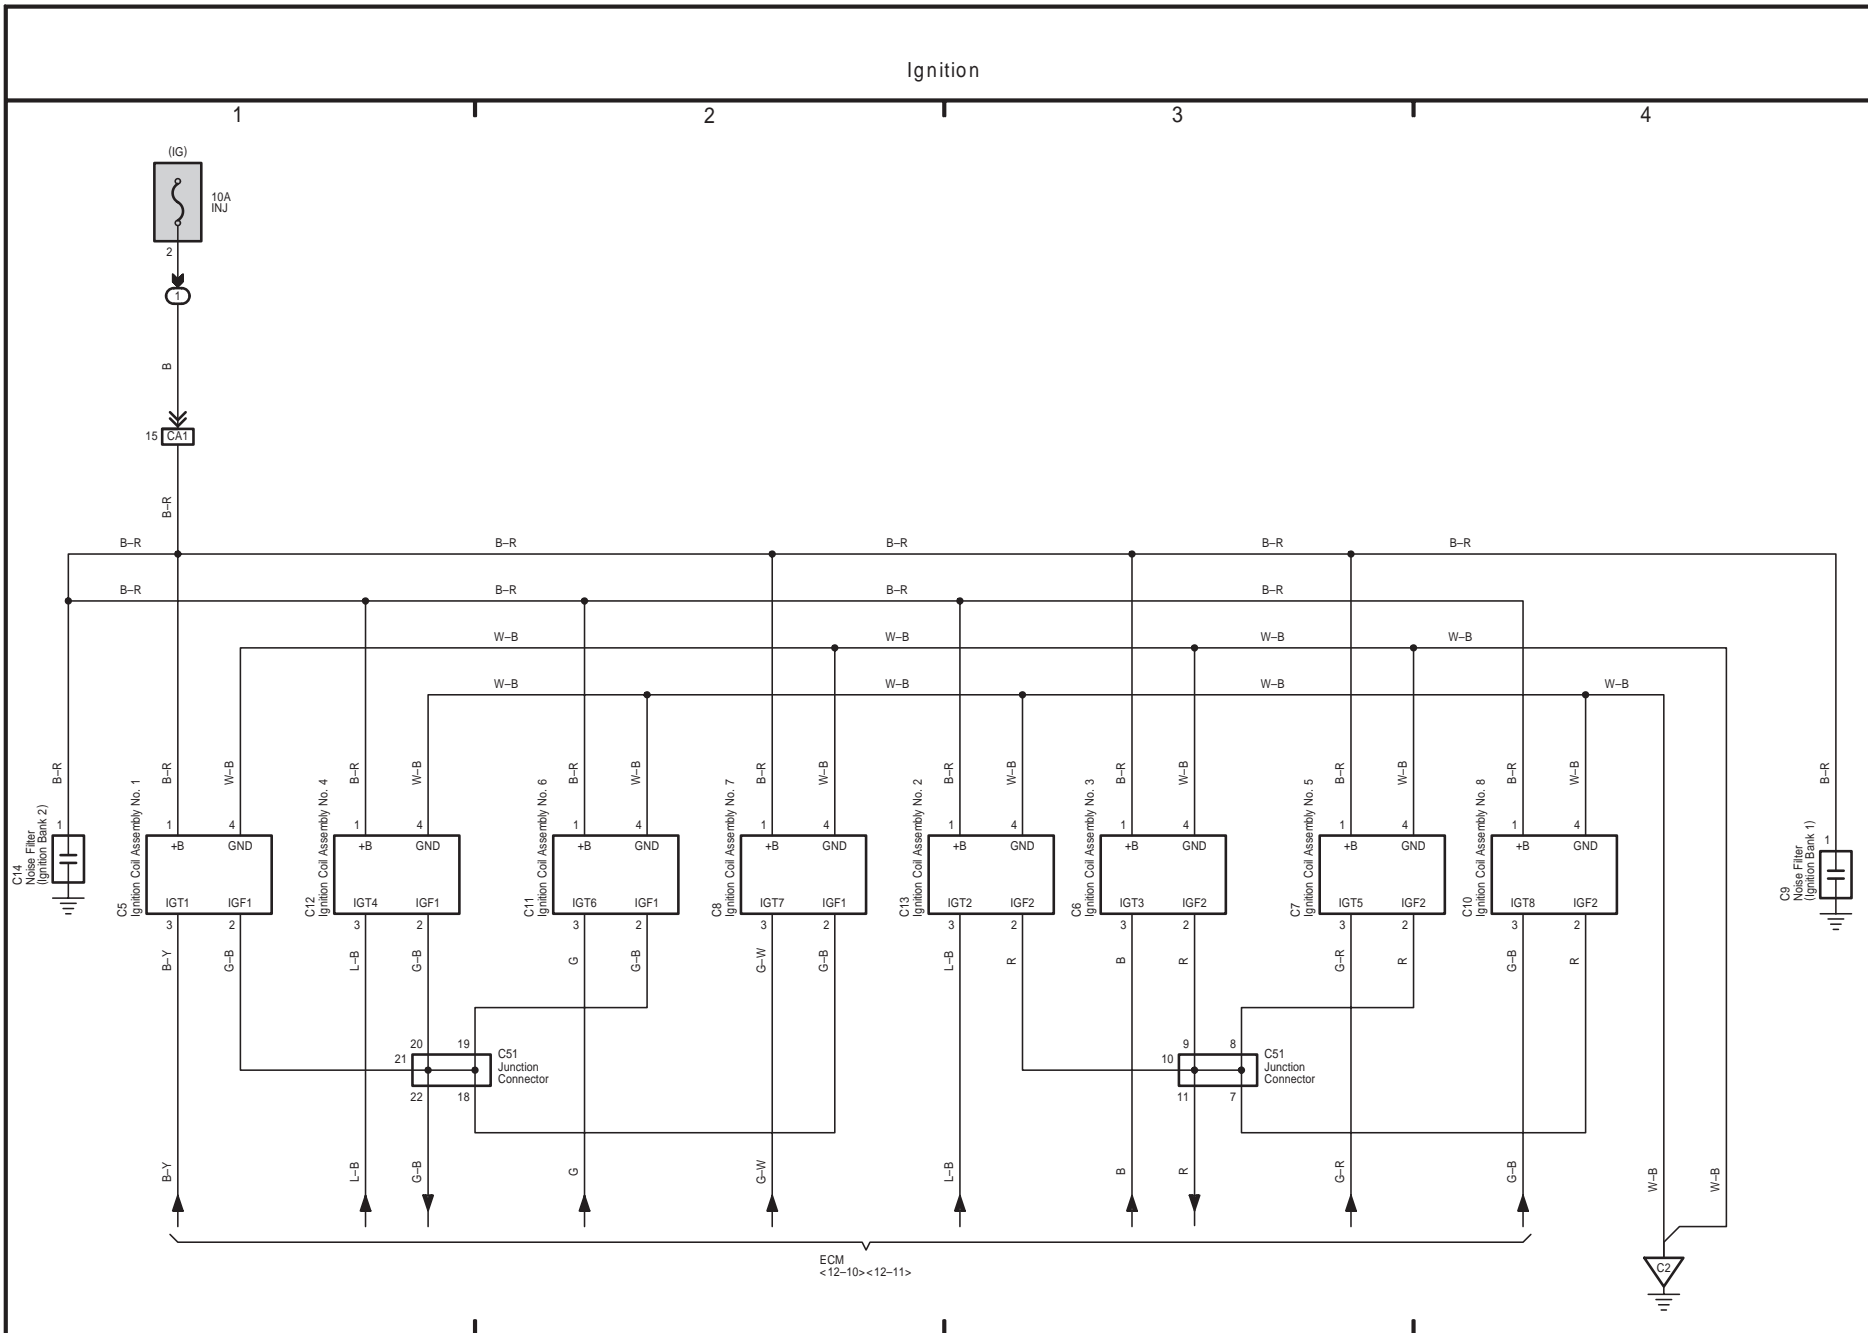

Ignition

LX 570 (EM08G4E)