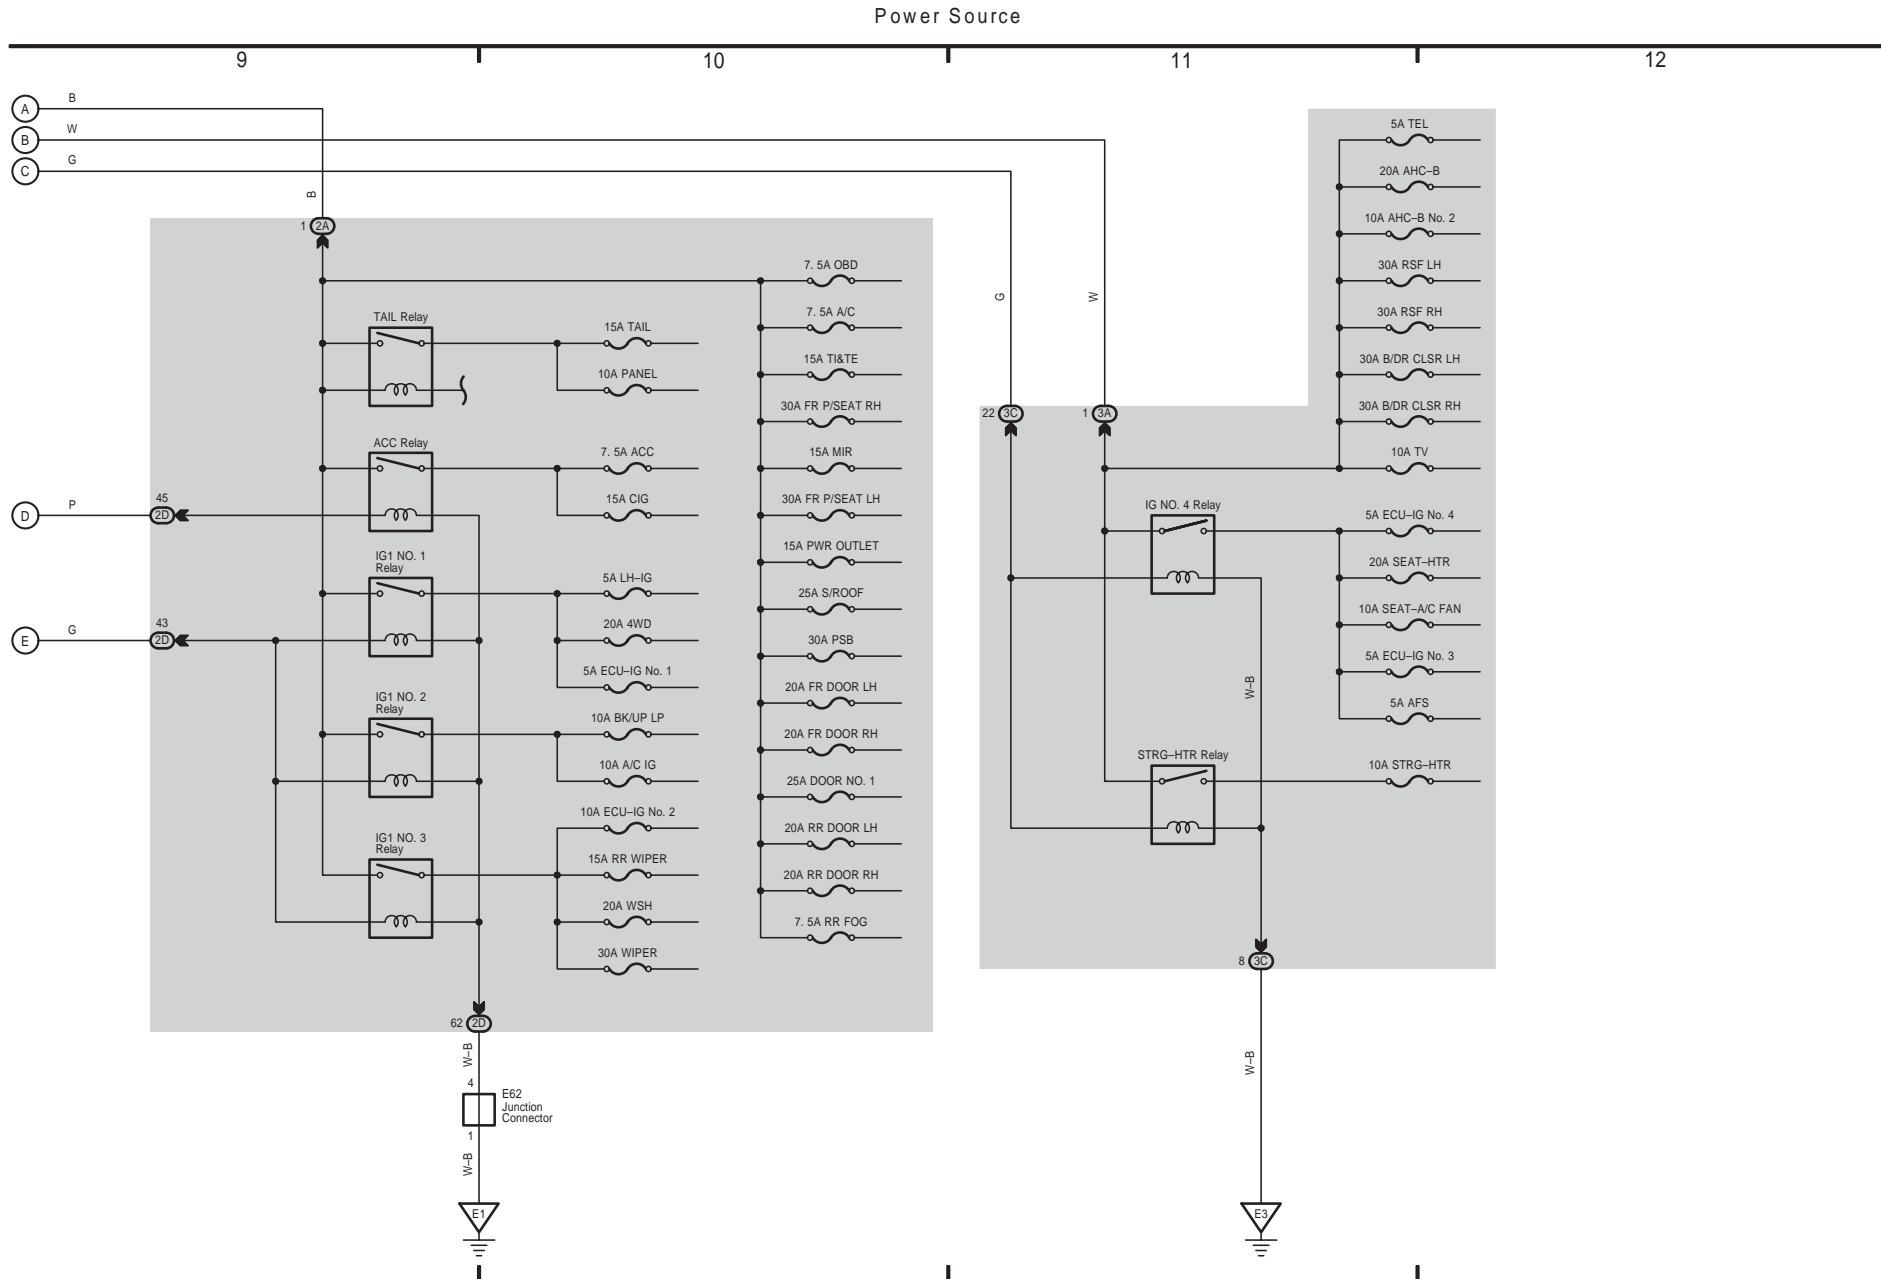

1 LX 570 (Cont' d)

M OVERALL ELECTRICAL WIRING DIAGRAM

LX 570 (EM08G4E)