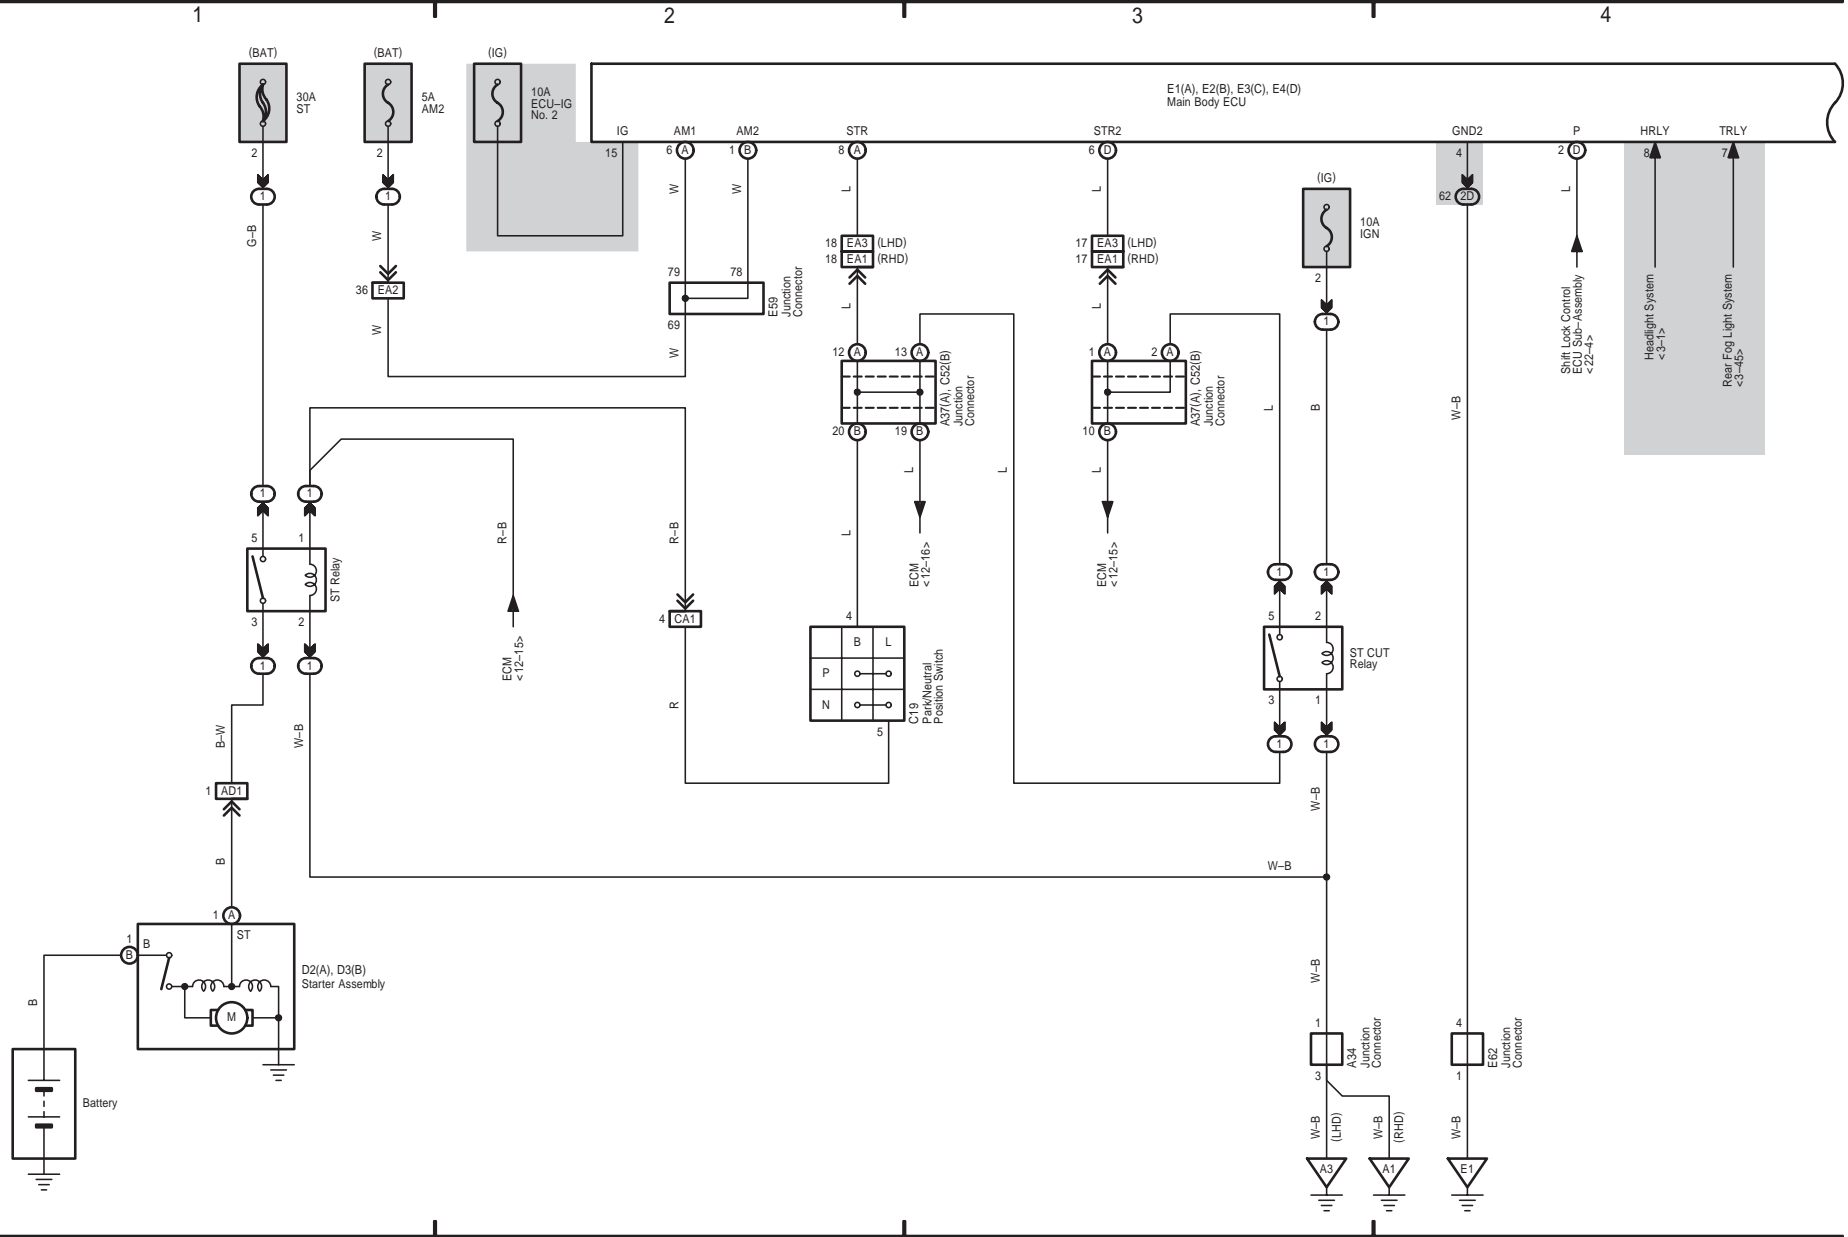

Entry & Start System and Theft Deterrent

LX 570 (EM08G4E)