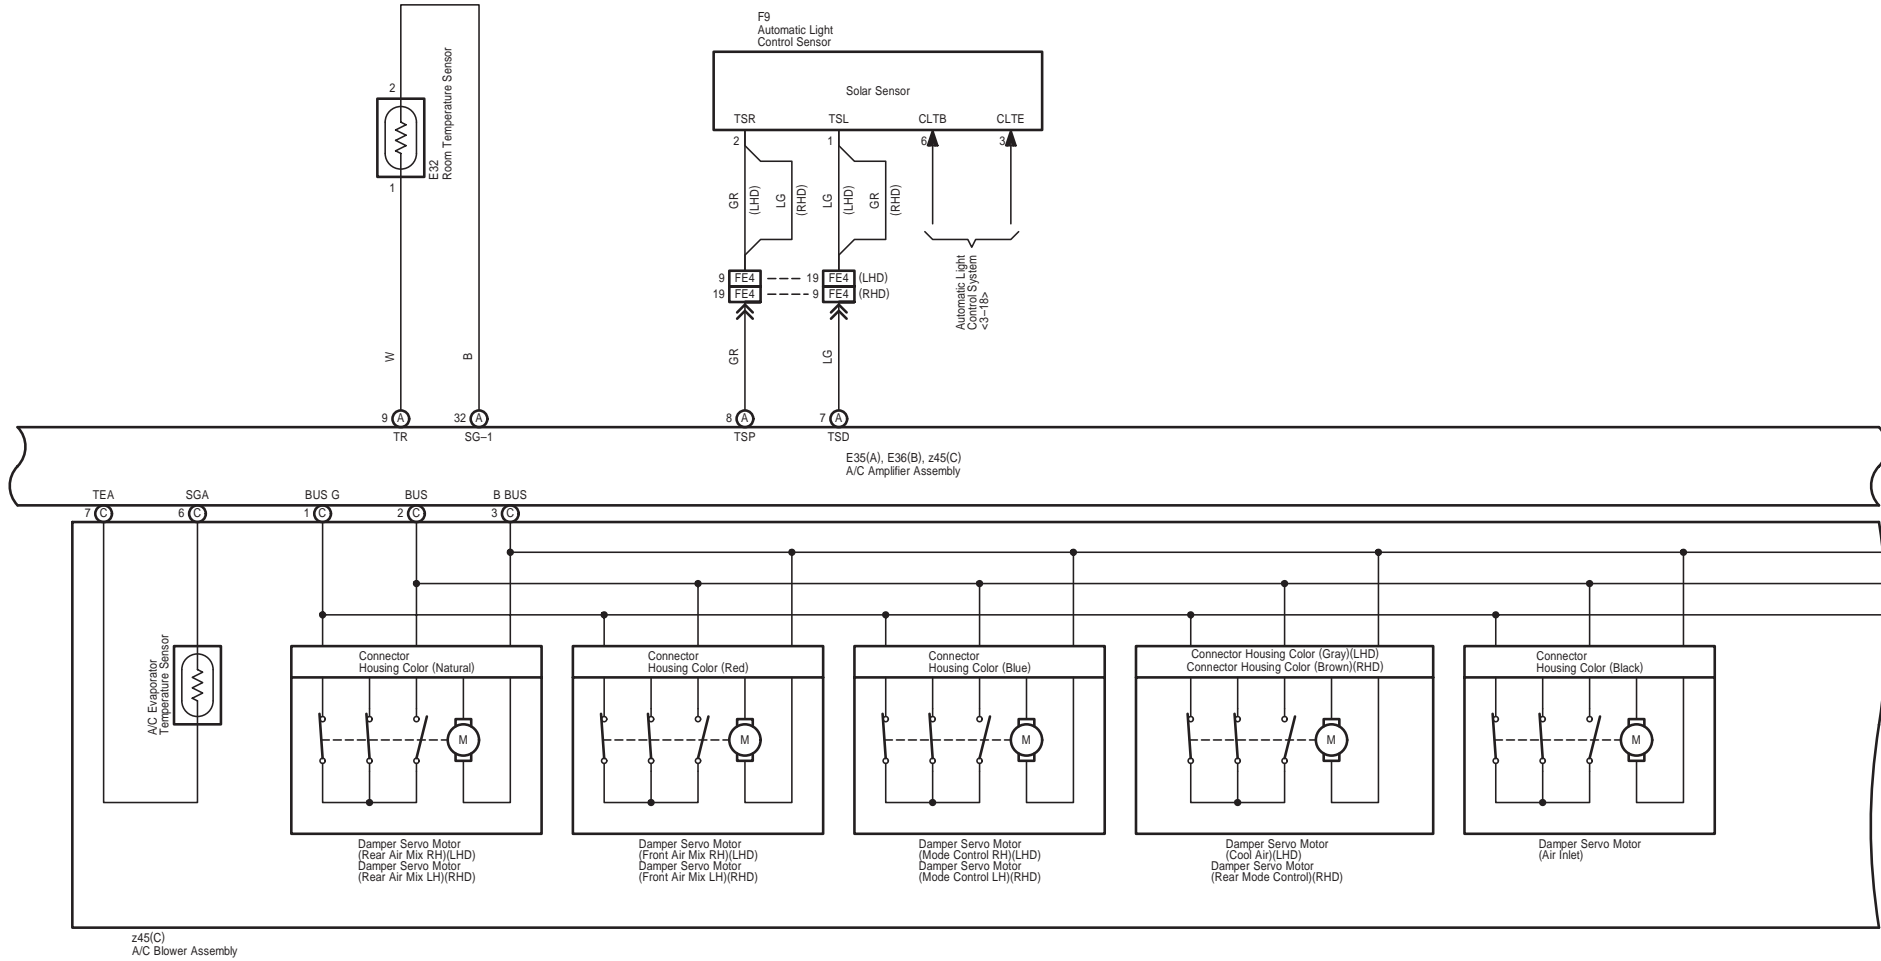

Air Conditioner

5 6 7 8

LX 570 (EM08G4E)