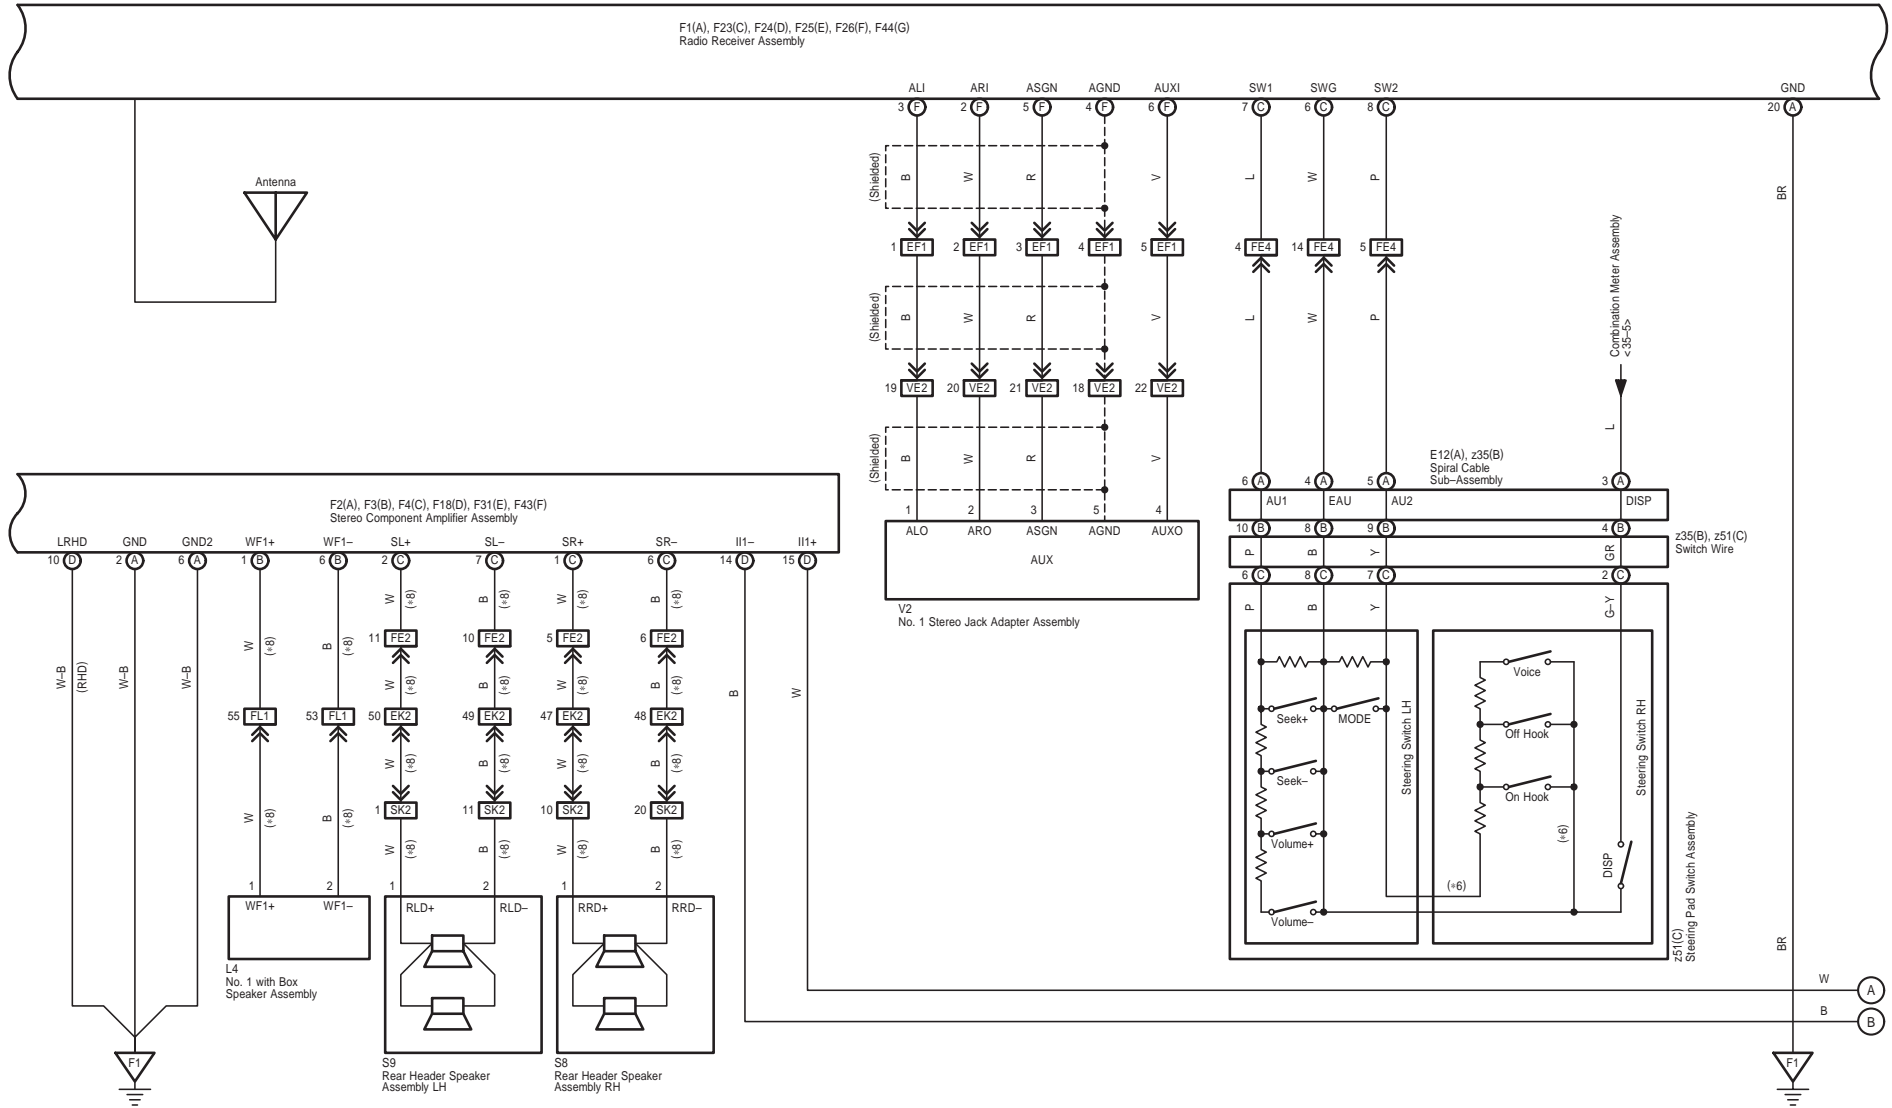

Audio System, Multi-Display, LEXUS Navigation System and Parking Assist (Rear View Monitor) (Before Jul. 2009 Production)

5 | 6 | 7 | 8

* 6 : w/ Bluetooth Hands-Free System
* 8 : MARK LEVINSON

LX 570 (EM08G4E)