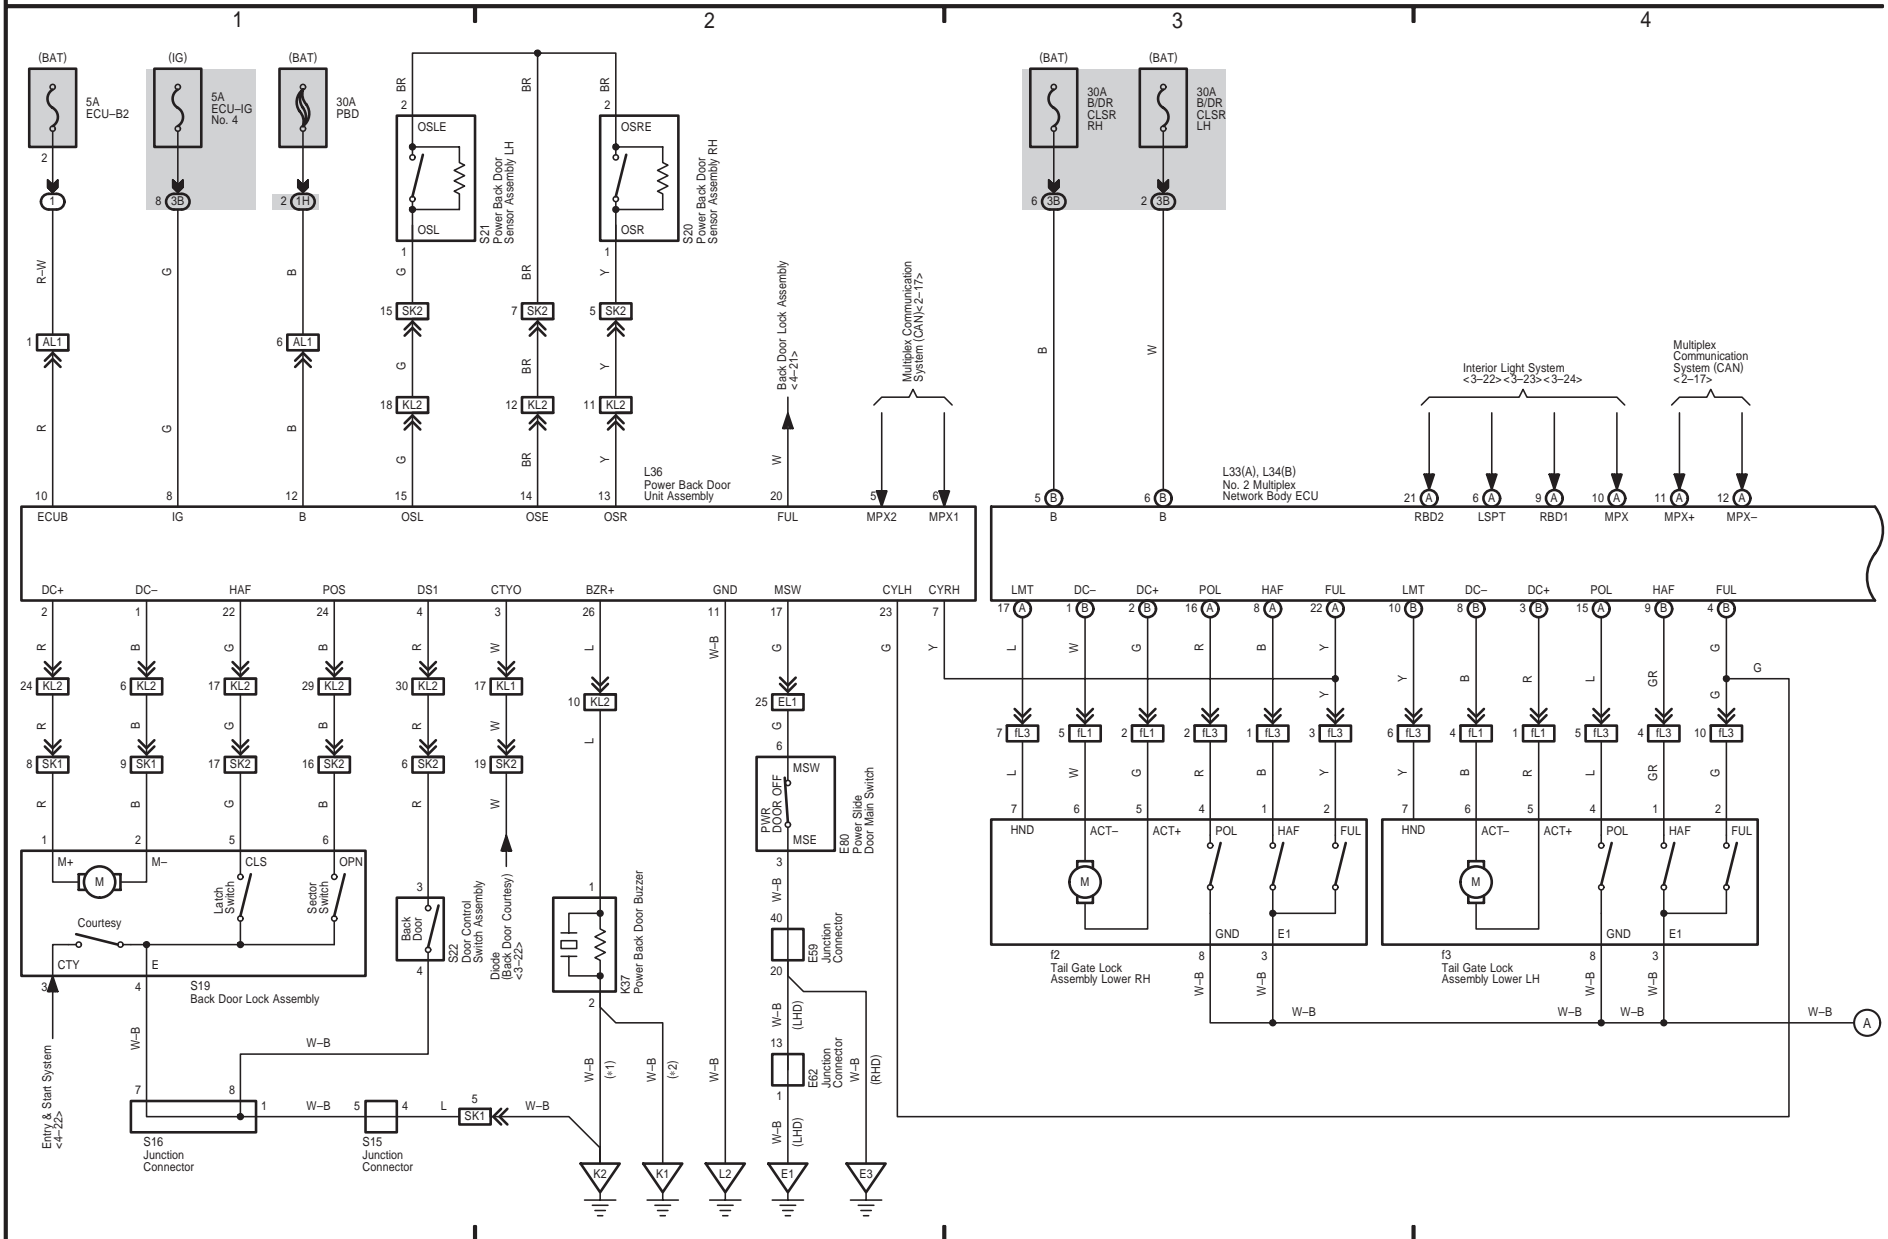

Power Back Door

LX 570 (EM08G4E)