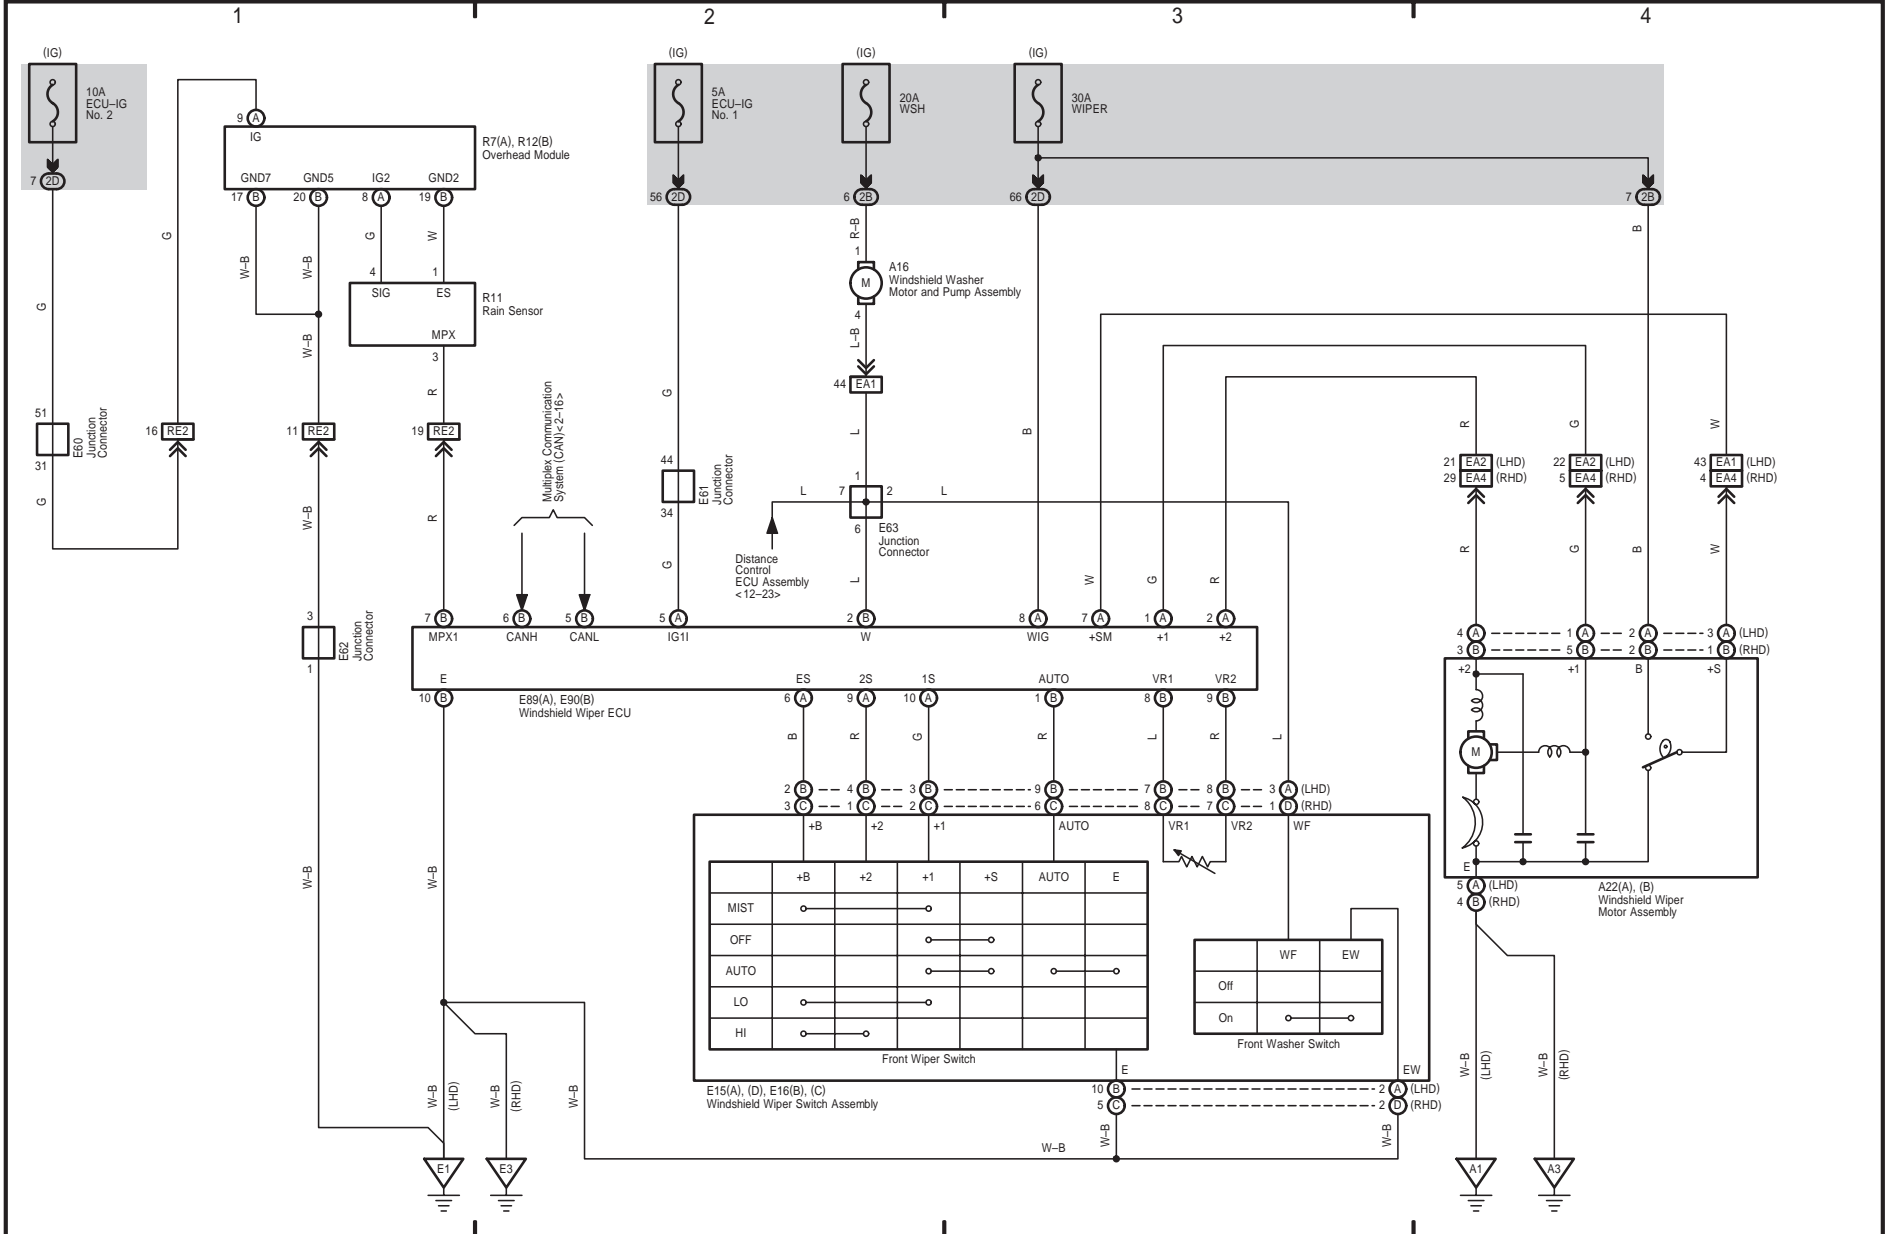

Front Wiper and Washer

LX 570 (EM08G4E)