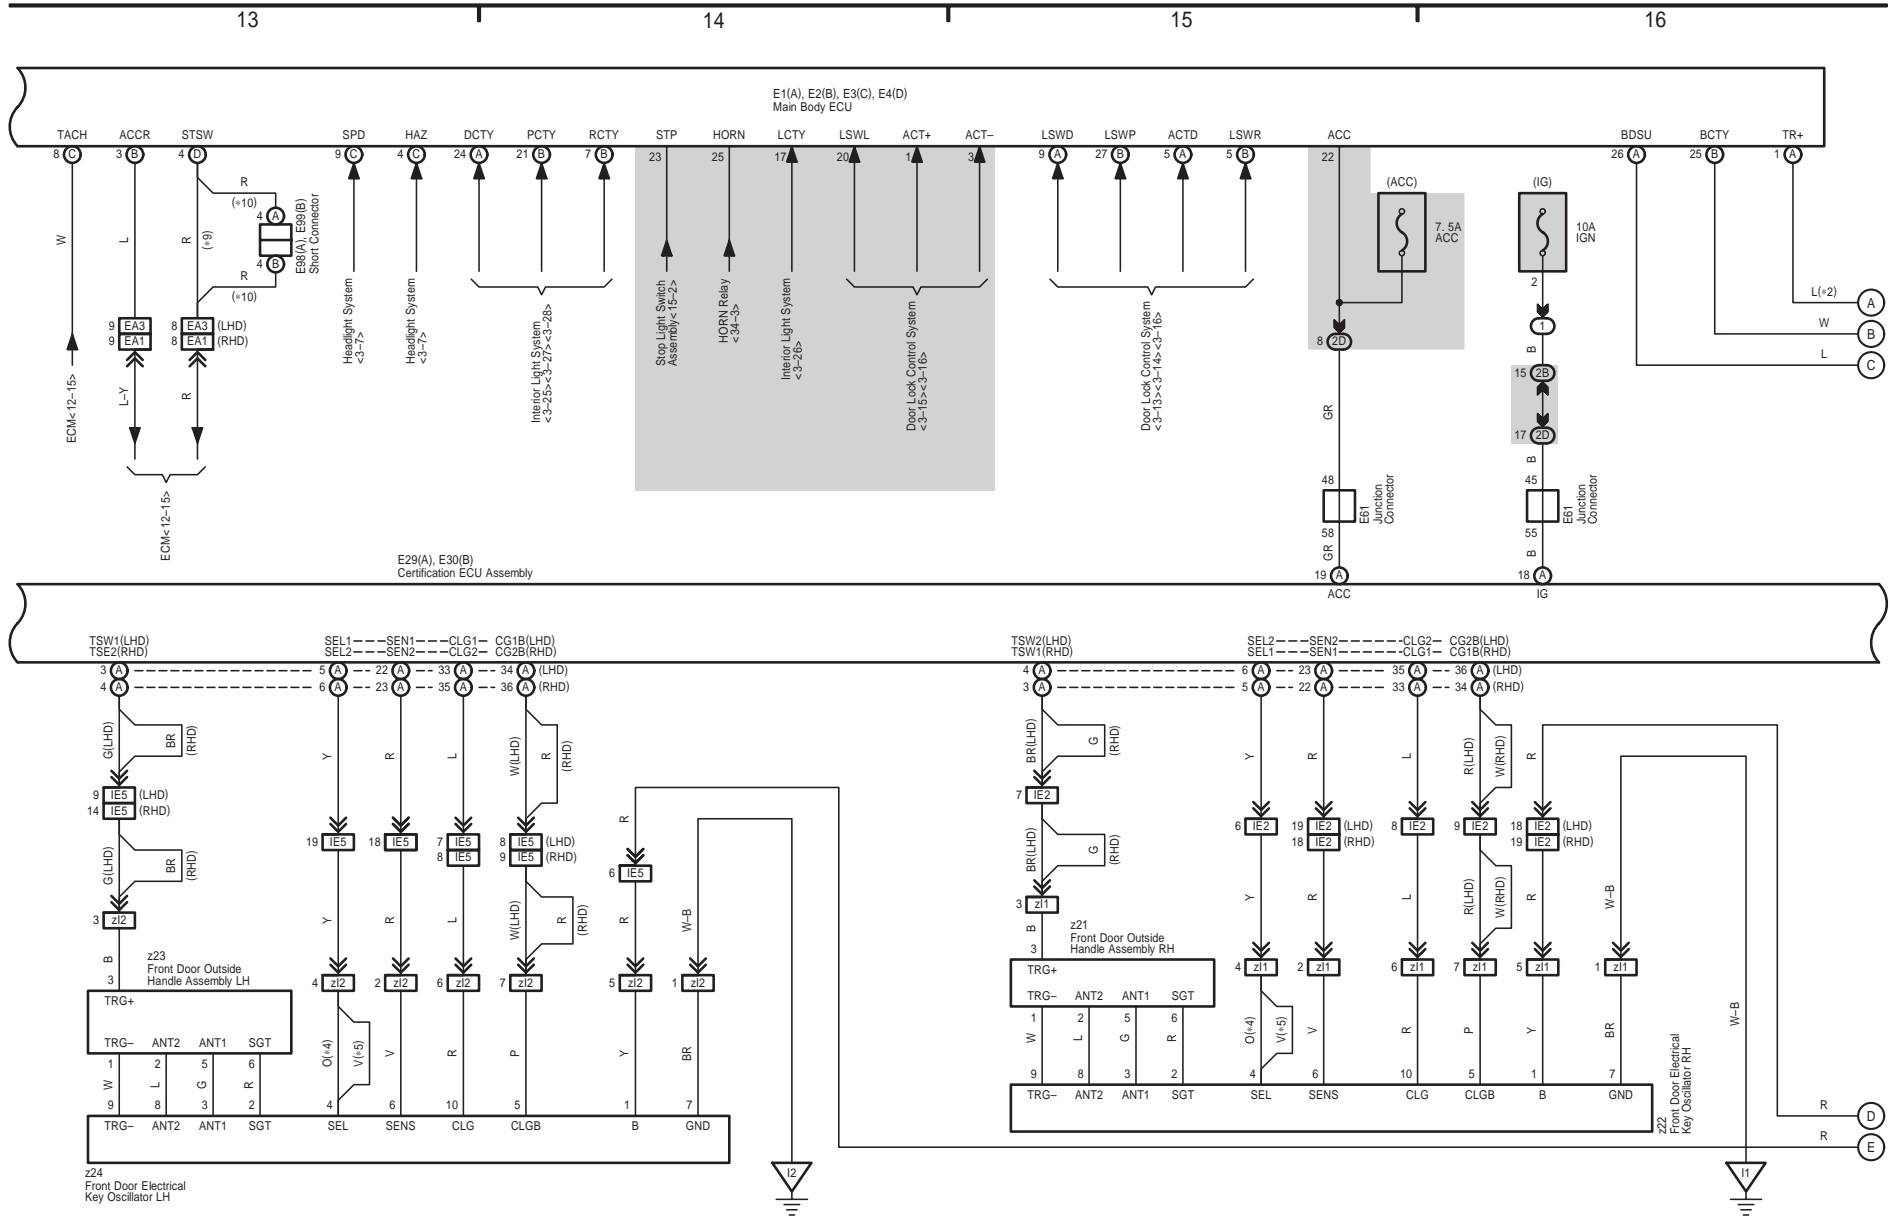

Entry & Start System and Theft Deterrent

- 2 : w/o Power Back Door
- 4 : Before Jul. 2009 Production
- 5 : From Jul. 2009 Production
- 9 : RHD, LHD Before Jul. 2009 Production
- 10 : LHD From Jul. 2009 Production

LX 570 (EM08G4E)