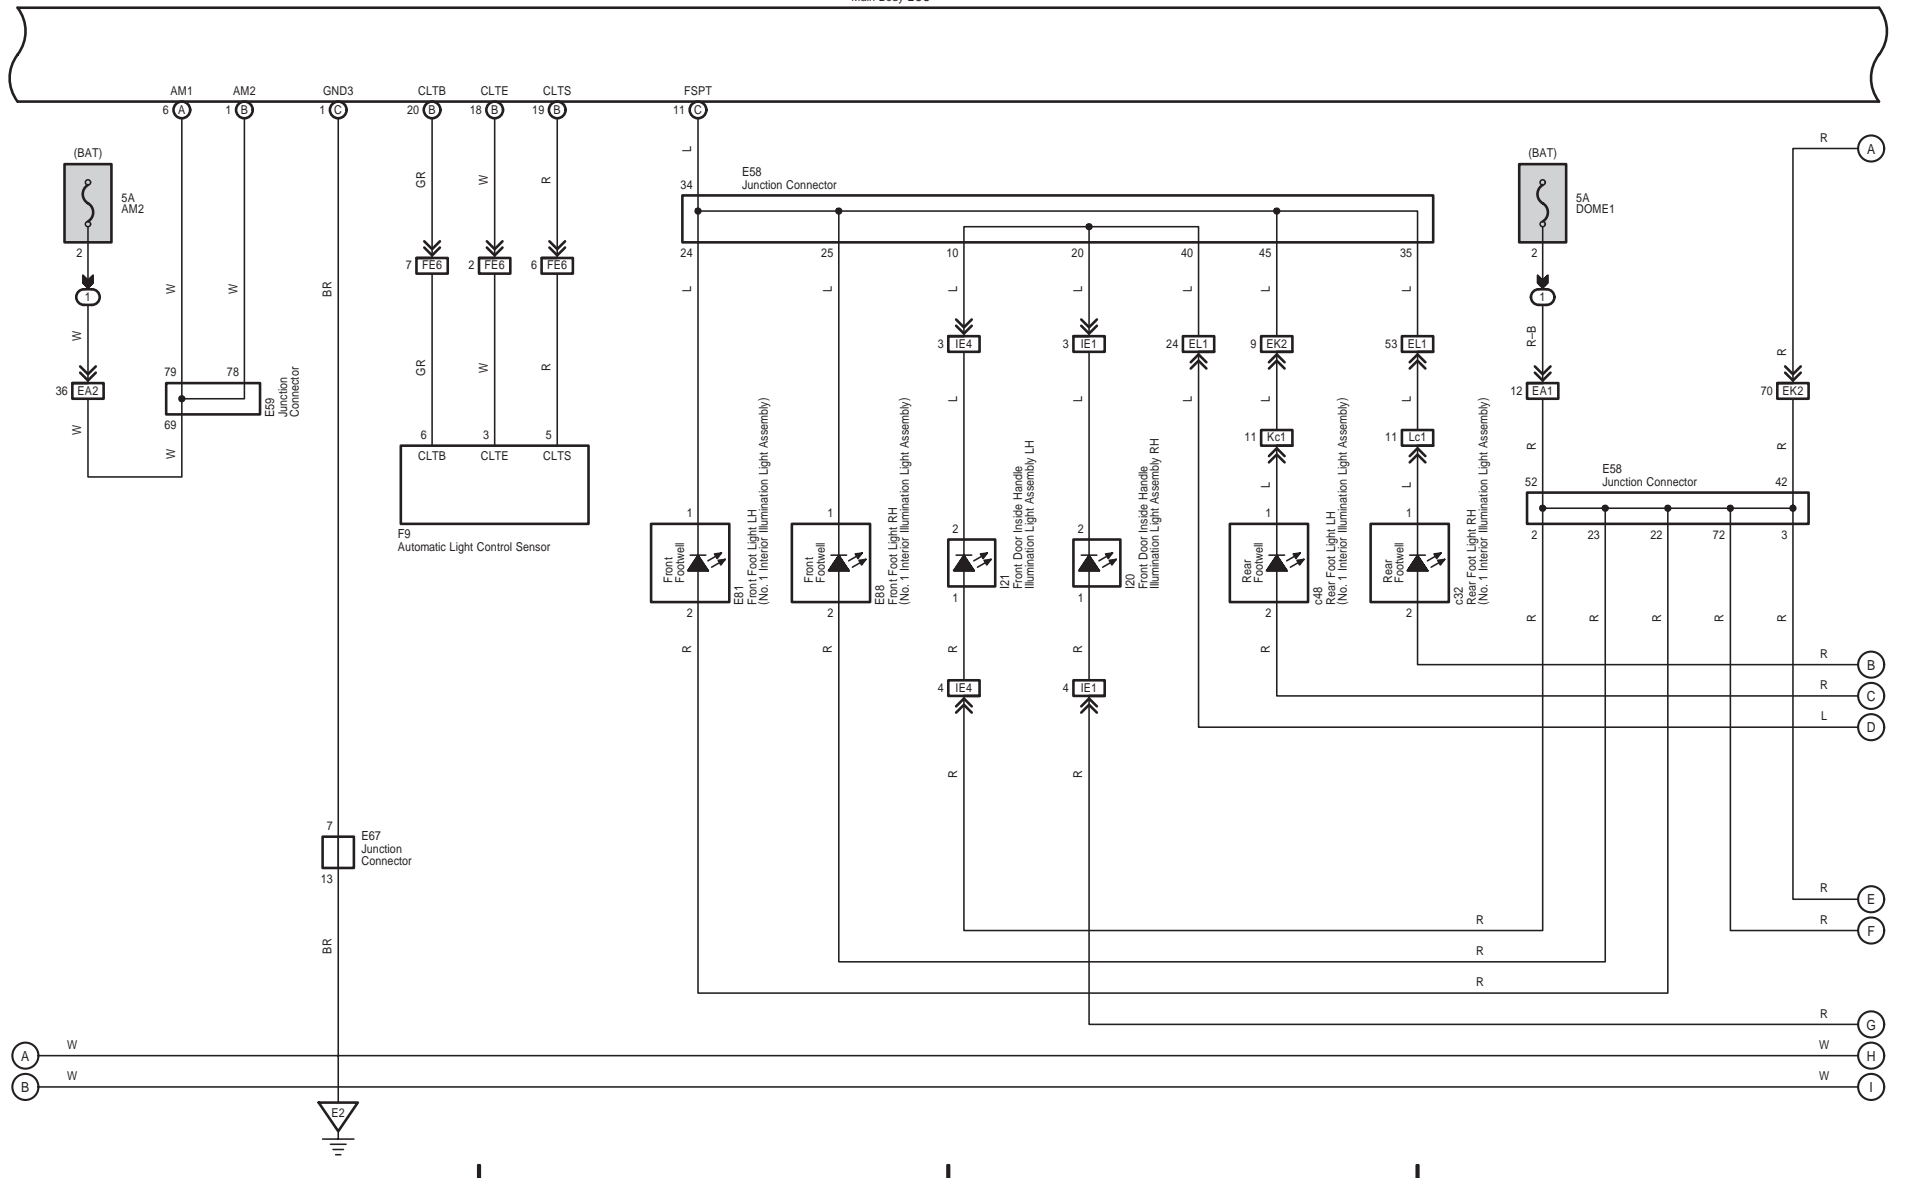

Door Lock Control

Automatic Light Control and Light Auto Turn Off System

Interior Light

17

18

19

20

E1(A), E2(B), E3(C), E4(D)
Main Body ECU

LX 570 (EM08G4E)