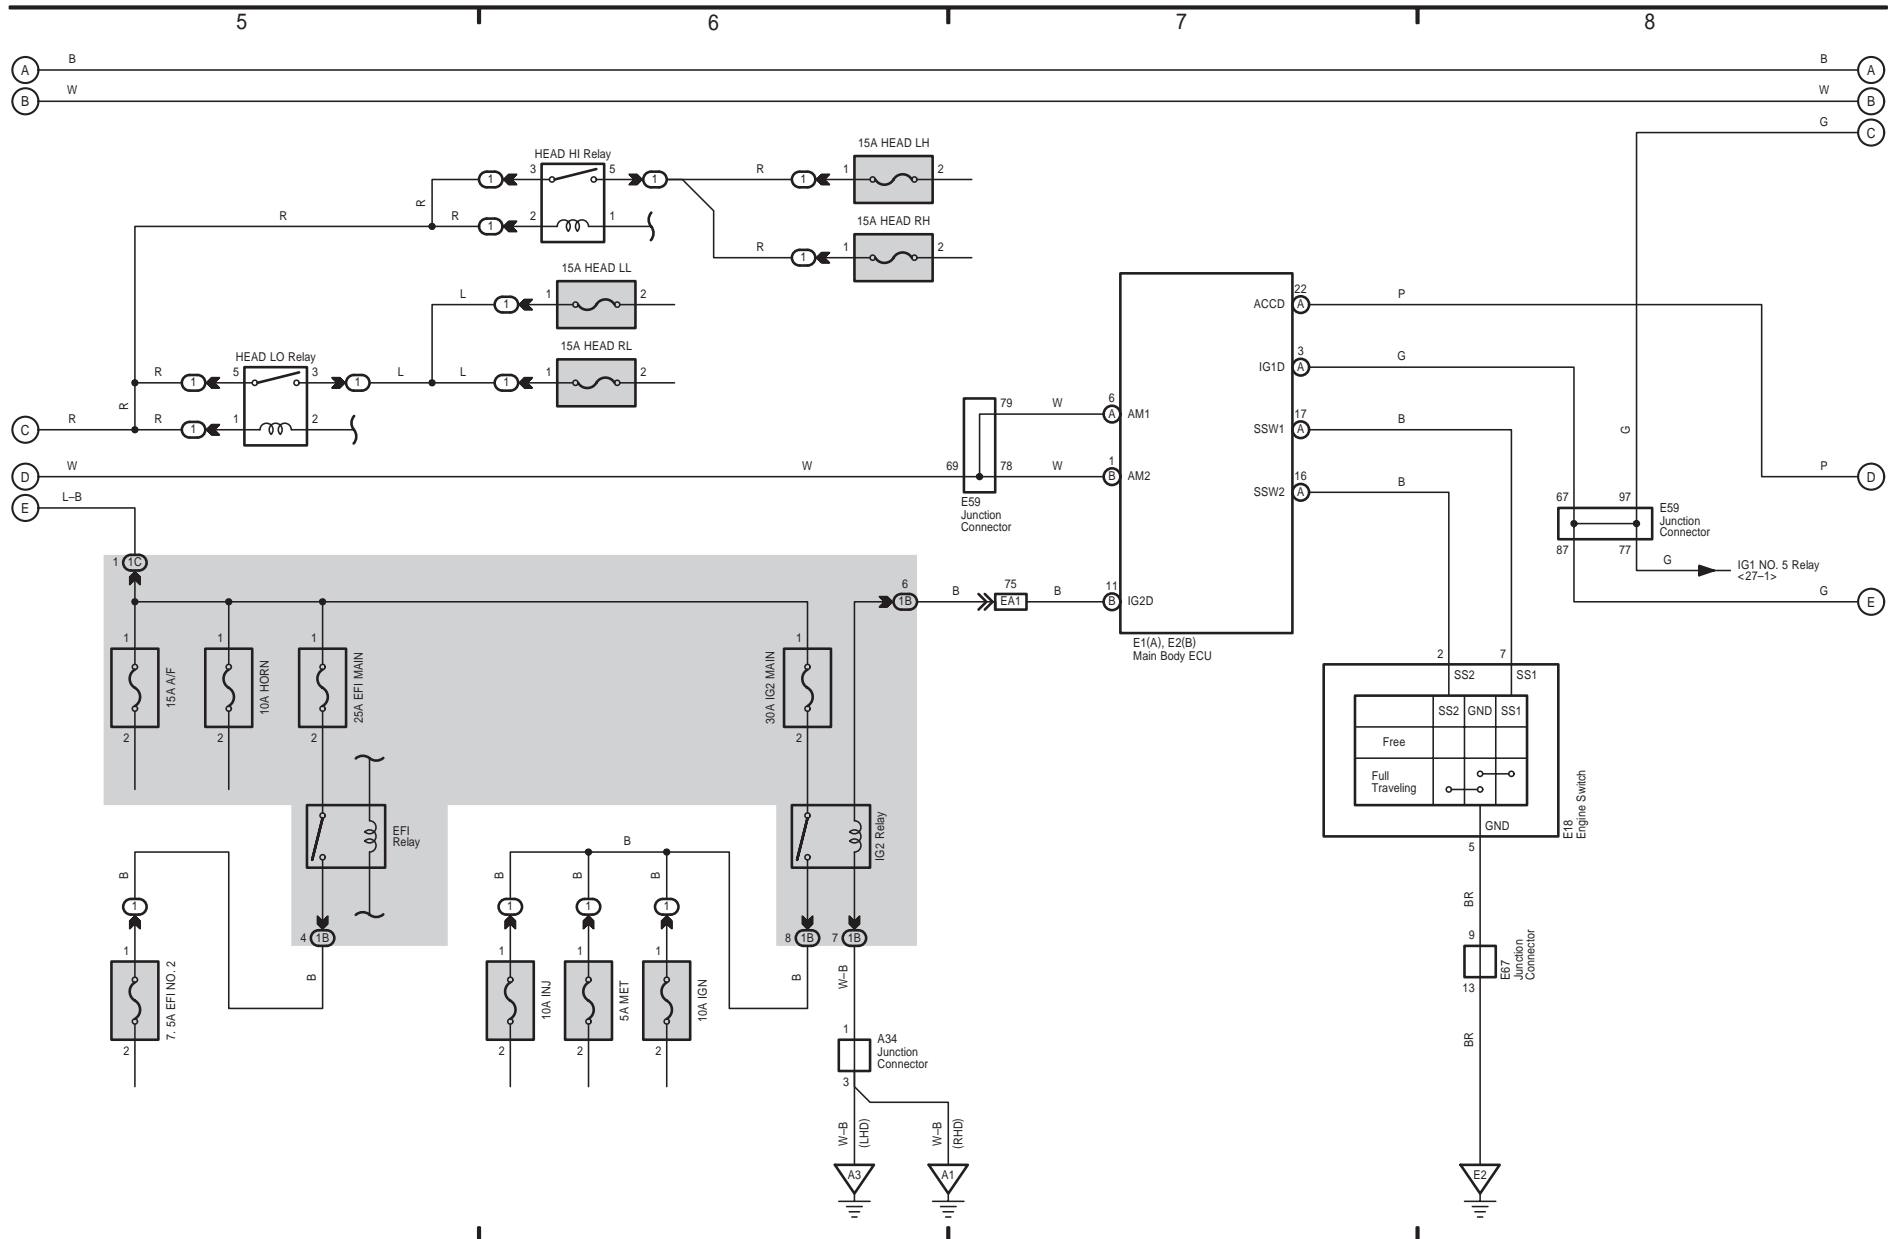

Power Source

LX 570 (EM08G4E)