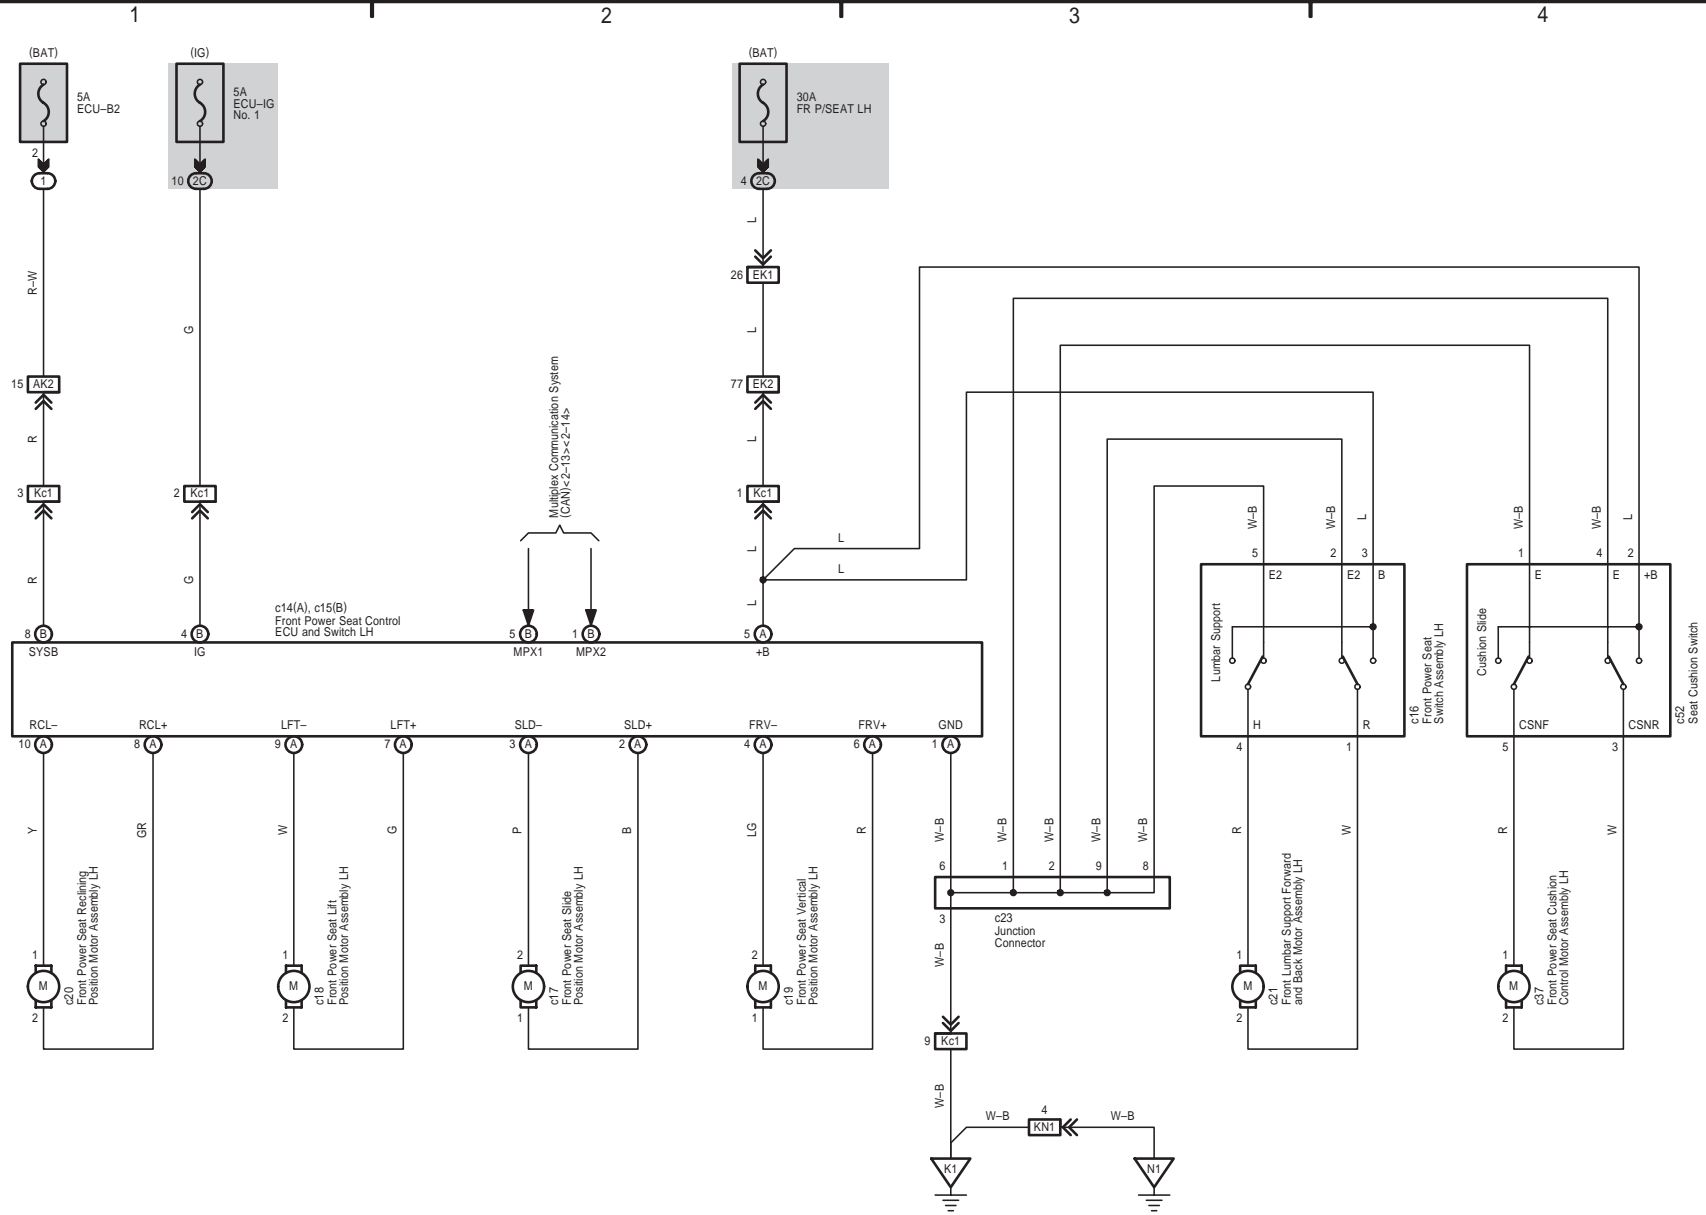

Power Window

LX 570 (EM08G4E)

Sliding Roof

Power Tilt and Power Telescopic

Front Window Deicer

Power Seat (LHD Driver' s Seat)

LX 570 (EM08G4E)

Power Seat (LHD Front Passenger' s Seat)