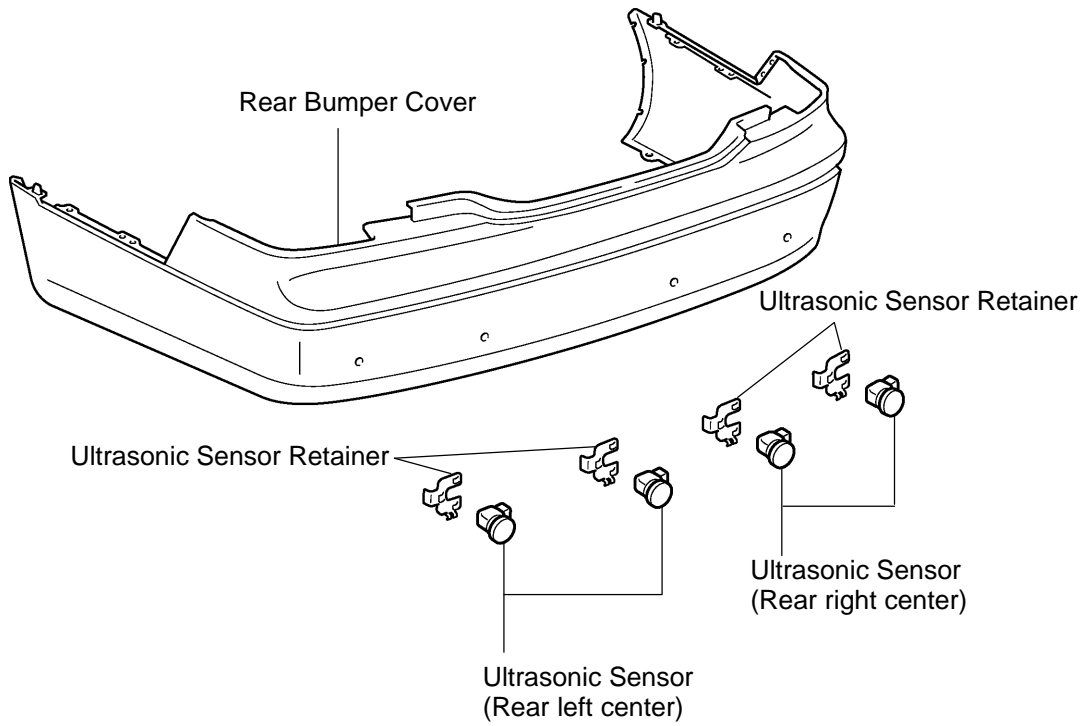

REAR BUMPER COMPONENTS

BO40K-02

H16941

w/ LEXUS park assist system:

T

H17003