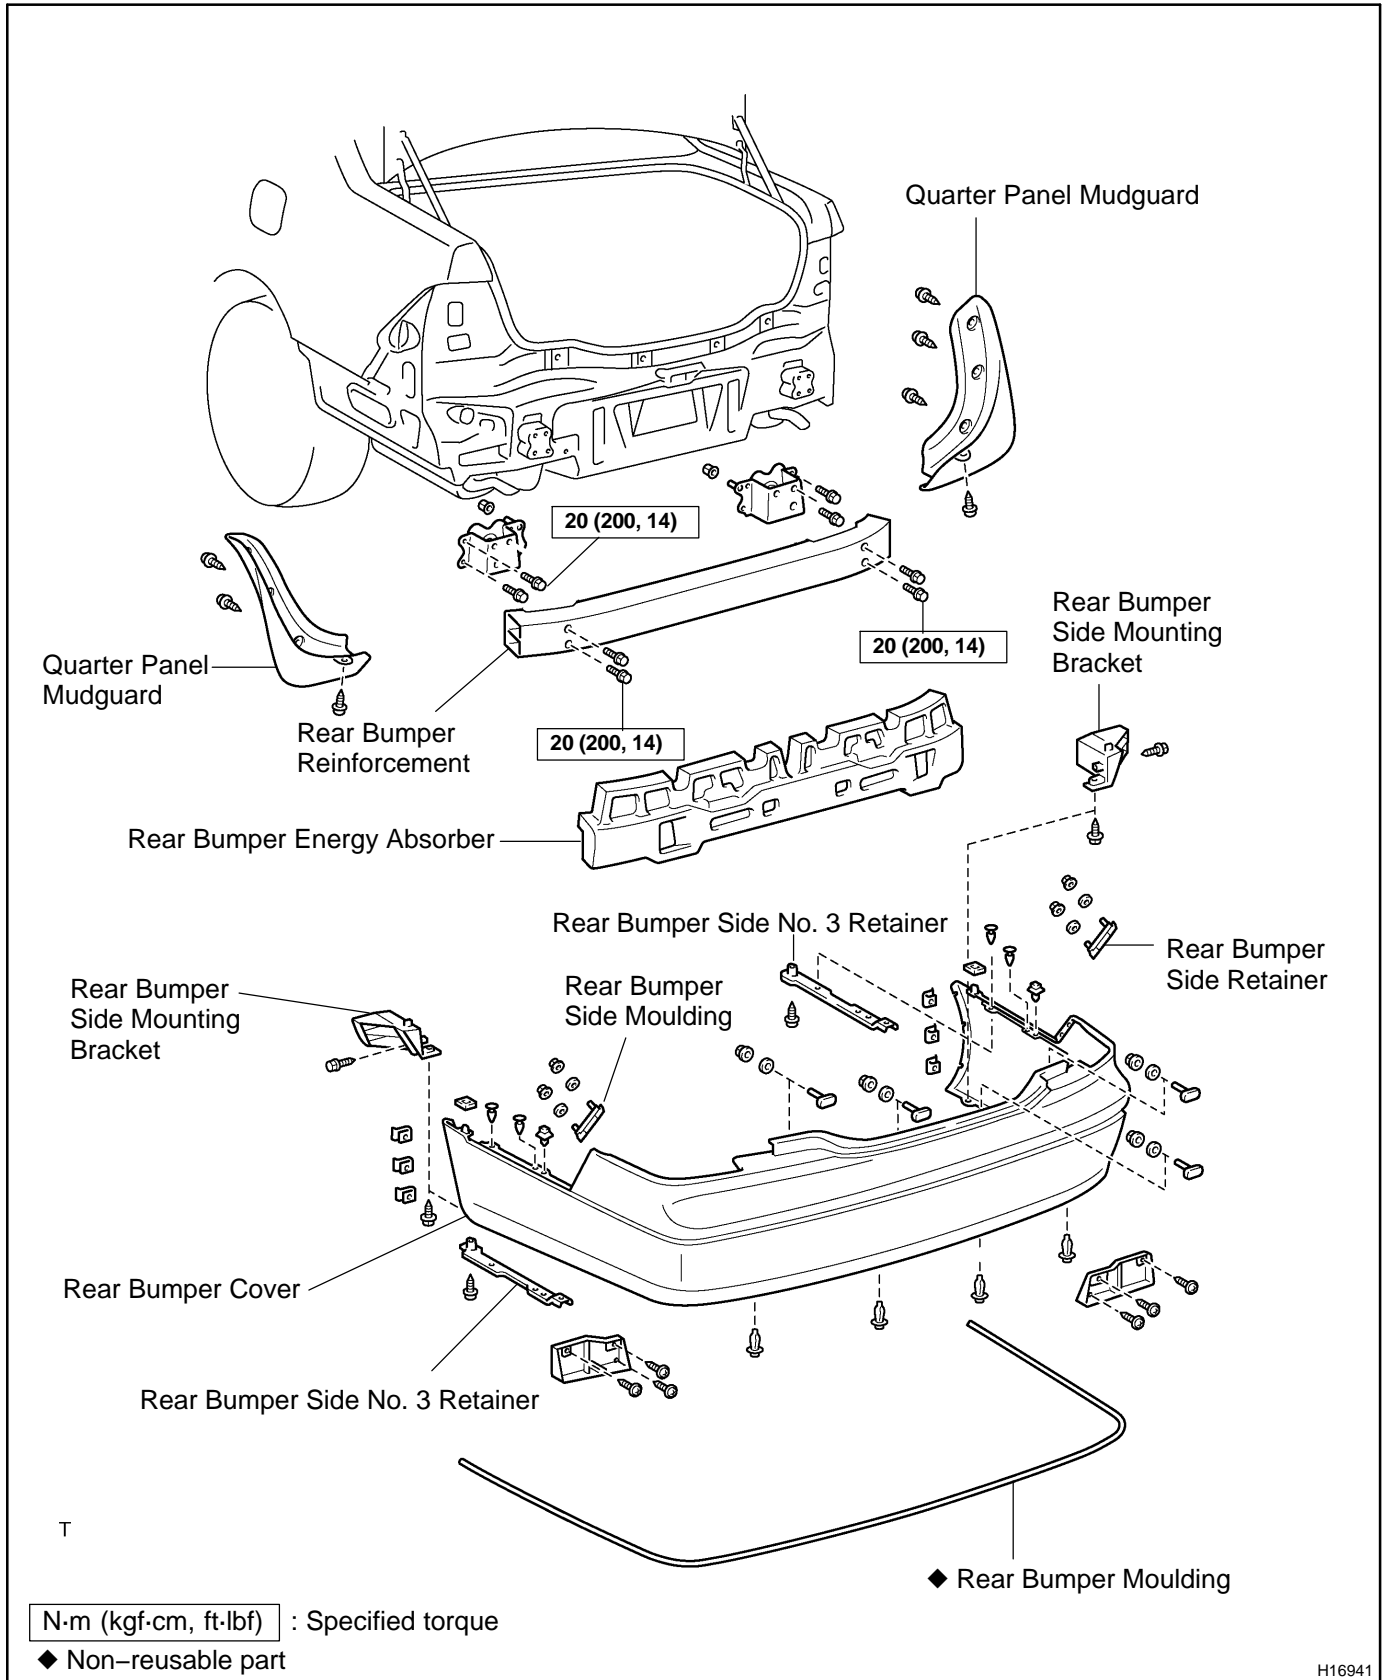

REAR BUMPER COMPONENTS

BO40K-02

H16941

w/ LEXUS park assist system:

T

H17003