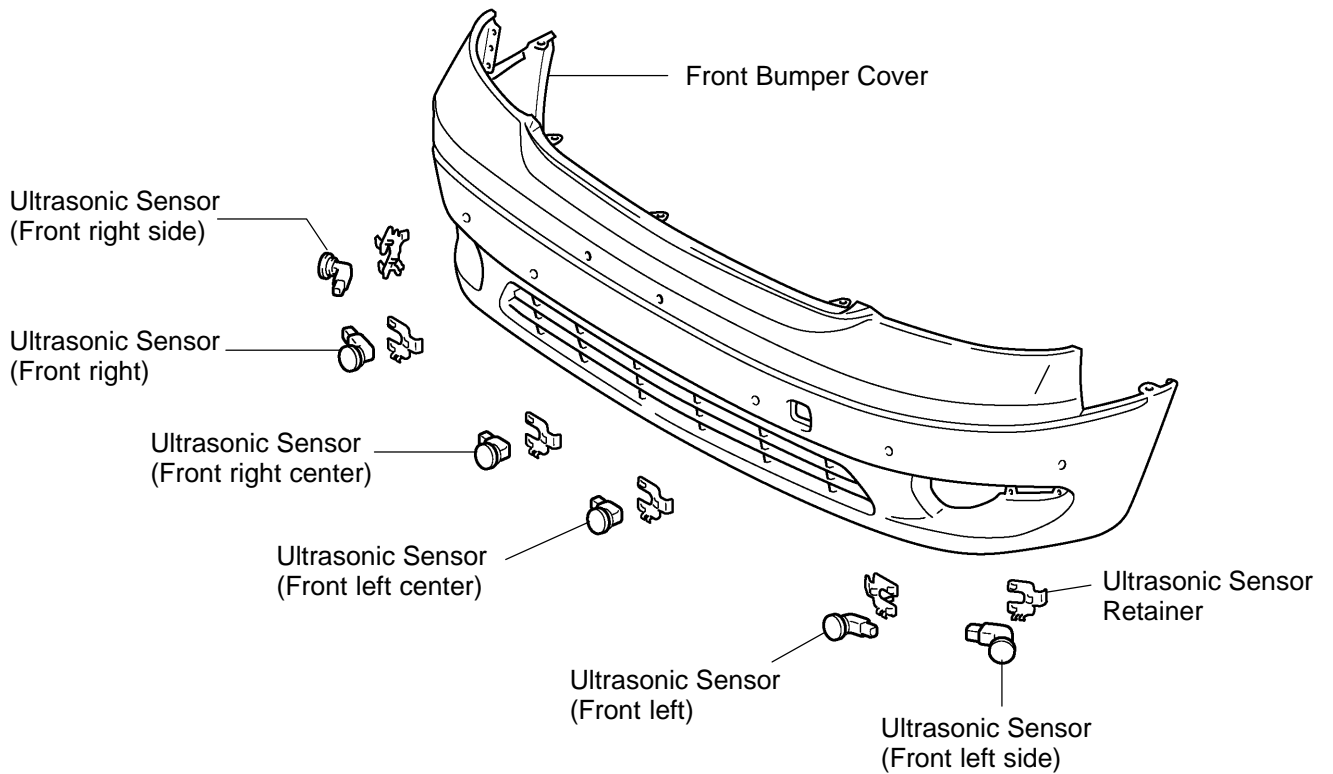

# FRONT BUMPER COMPONENTS

BO40J-02

H16938

w/ Headlight washer:

w/ LEXUS park assist system:

T H16940  
H17004

H17178