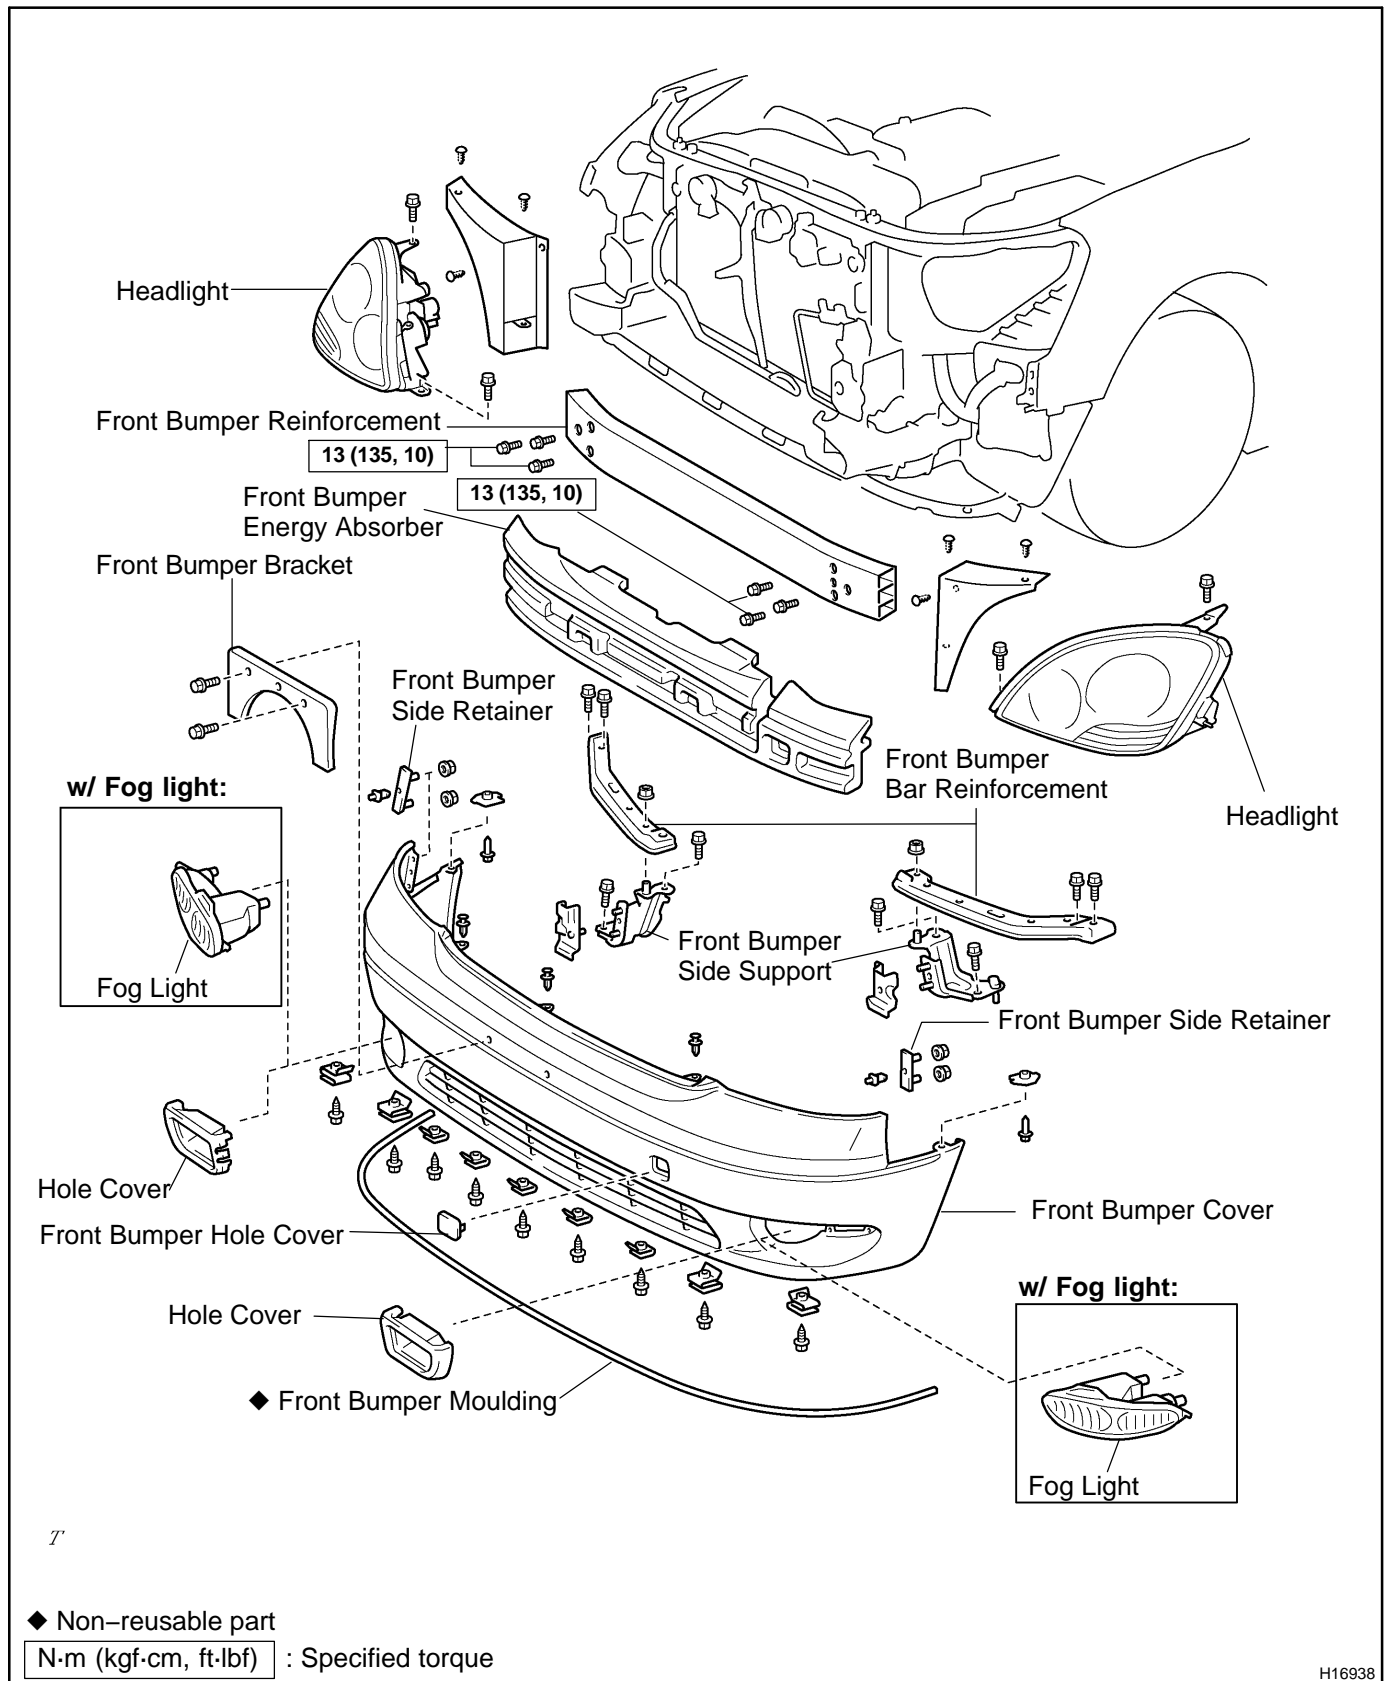

# FRONT BUMPER COMPONENTS

BO40J-02

H16938

w/ Headlight washer:

w/ LEXUS park assist system:

T H16940  
H17004

H17178