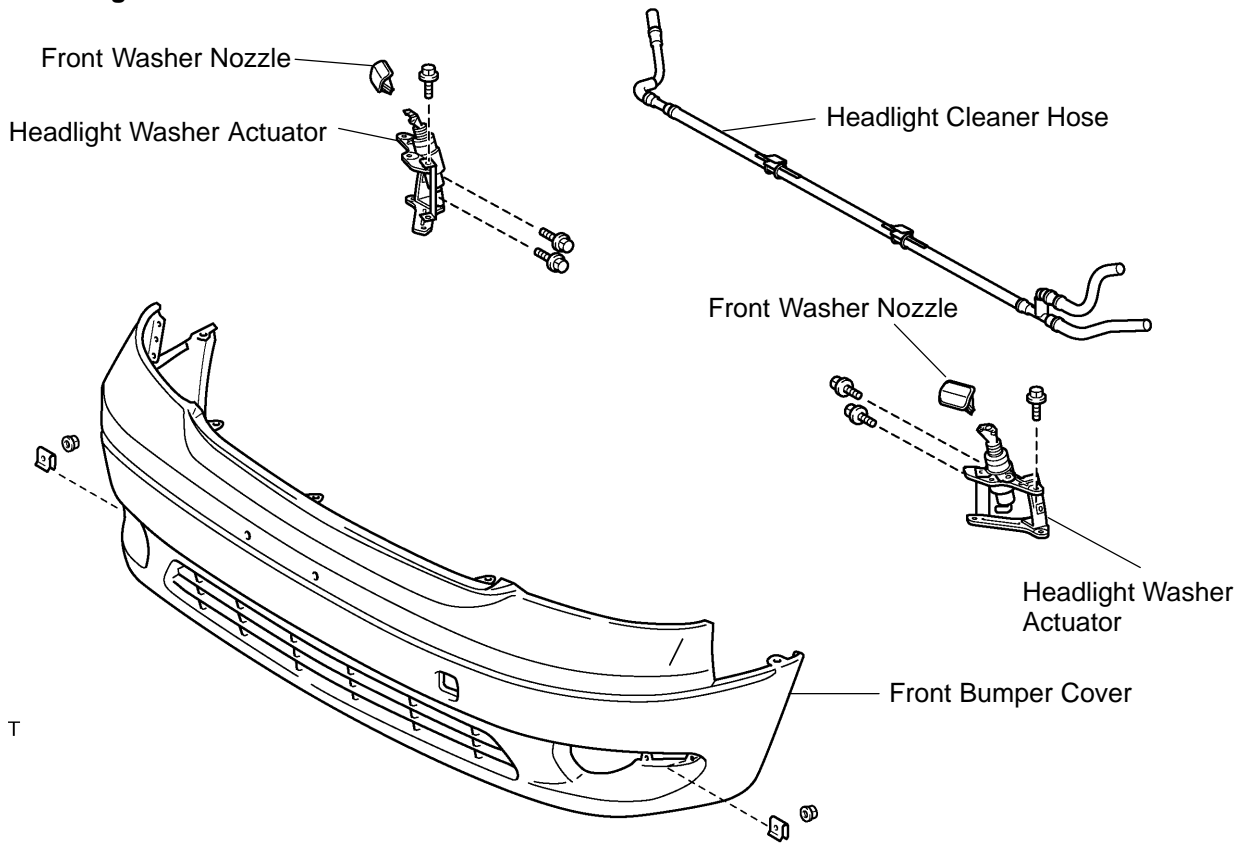

# FRONT BUMPER COMPONENTS

BO40J-02

H16938

w/ Headlight washer:

w/ LEXUS park assist system:

T H16940  
H17004

H17178