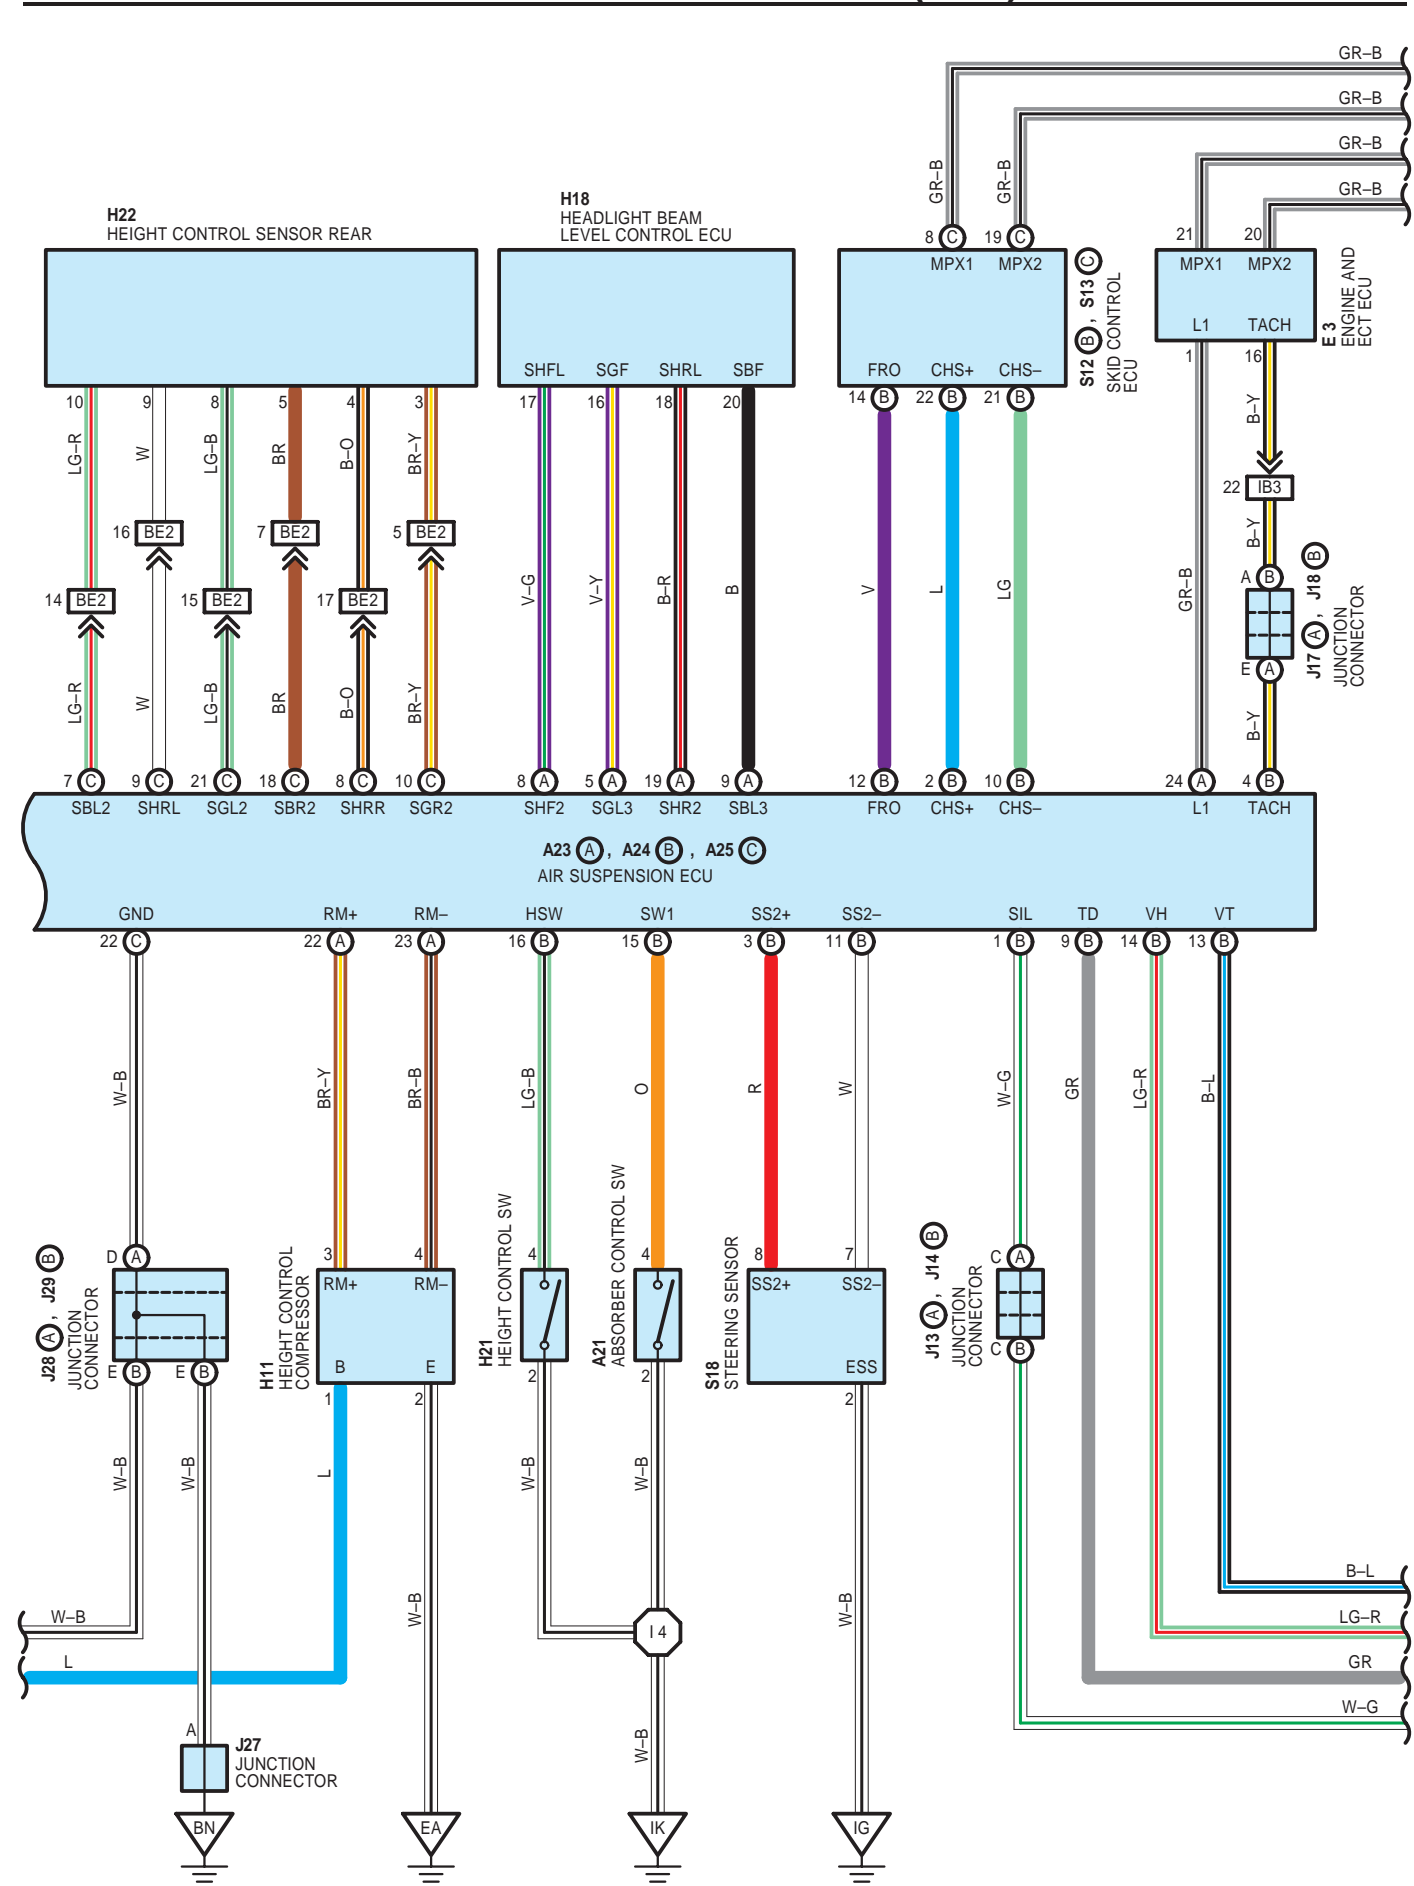

ELECTRONIC MODULATED AIR SUSPENSION (LHD)