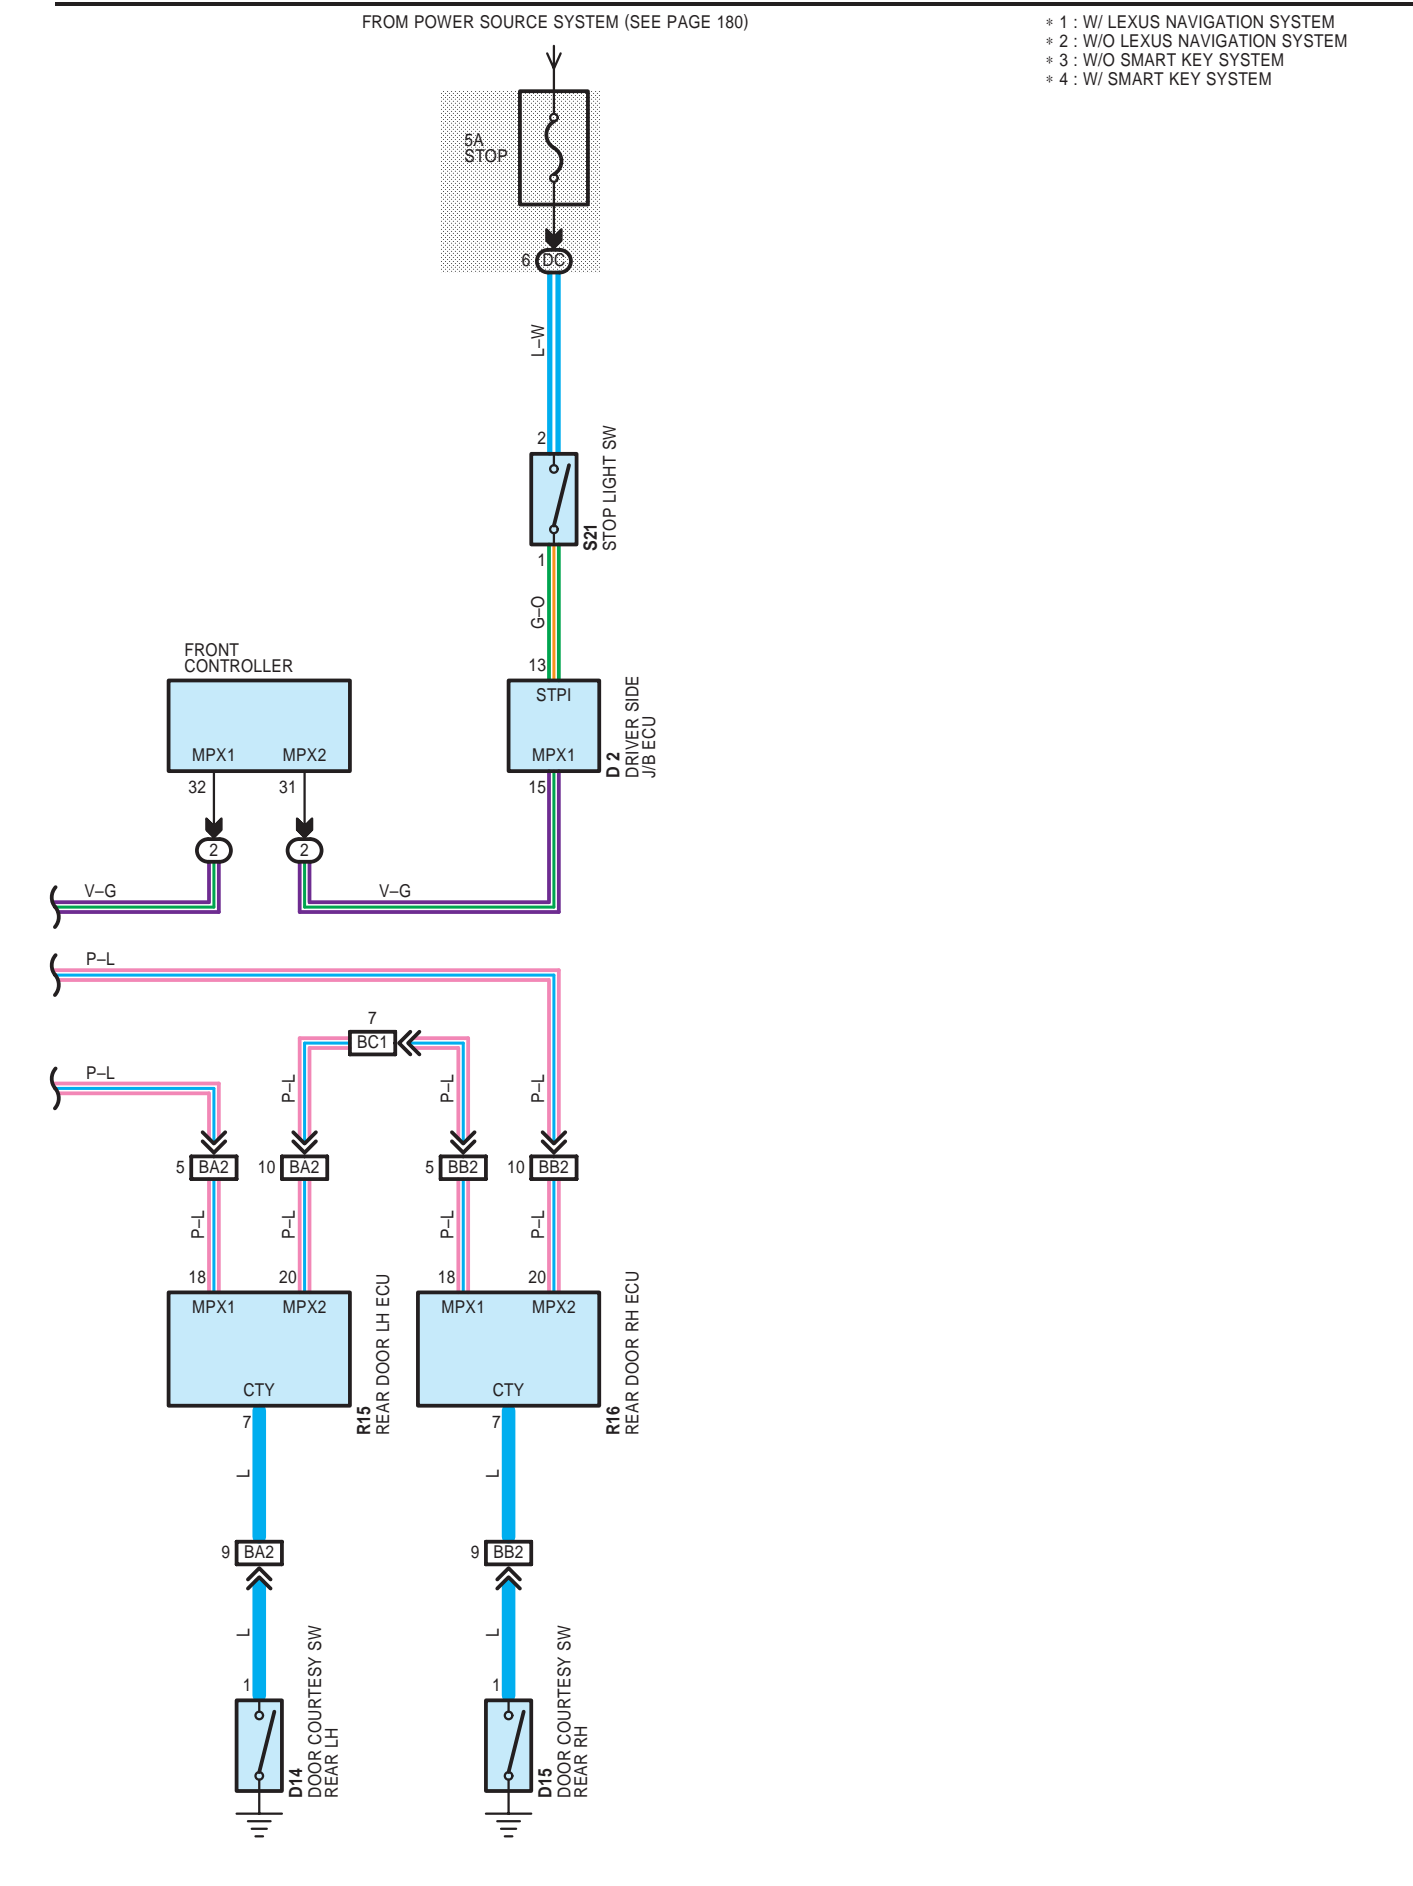

ELECTRONIC MODULATED AIR SUSPENSION (LHD)