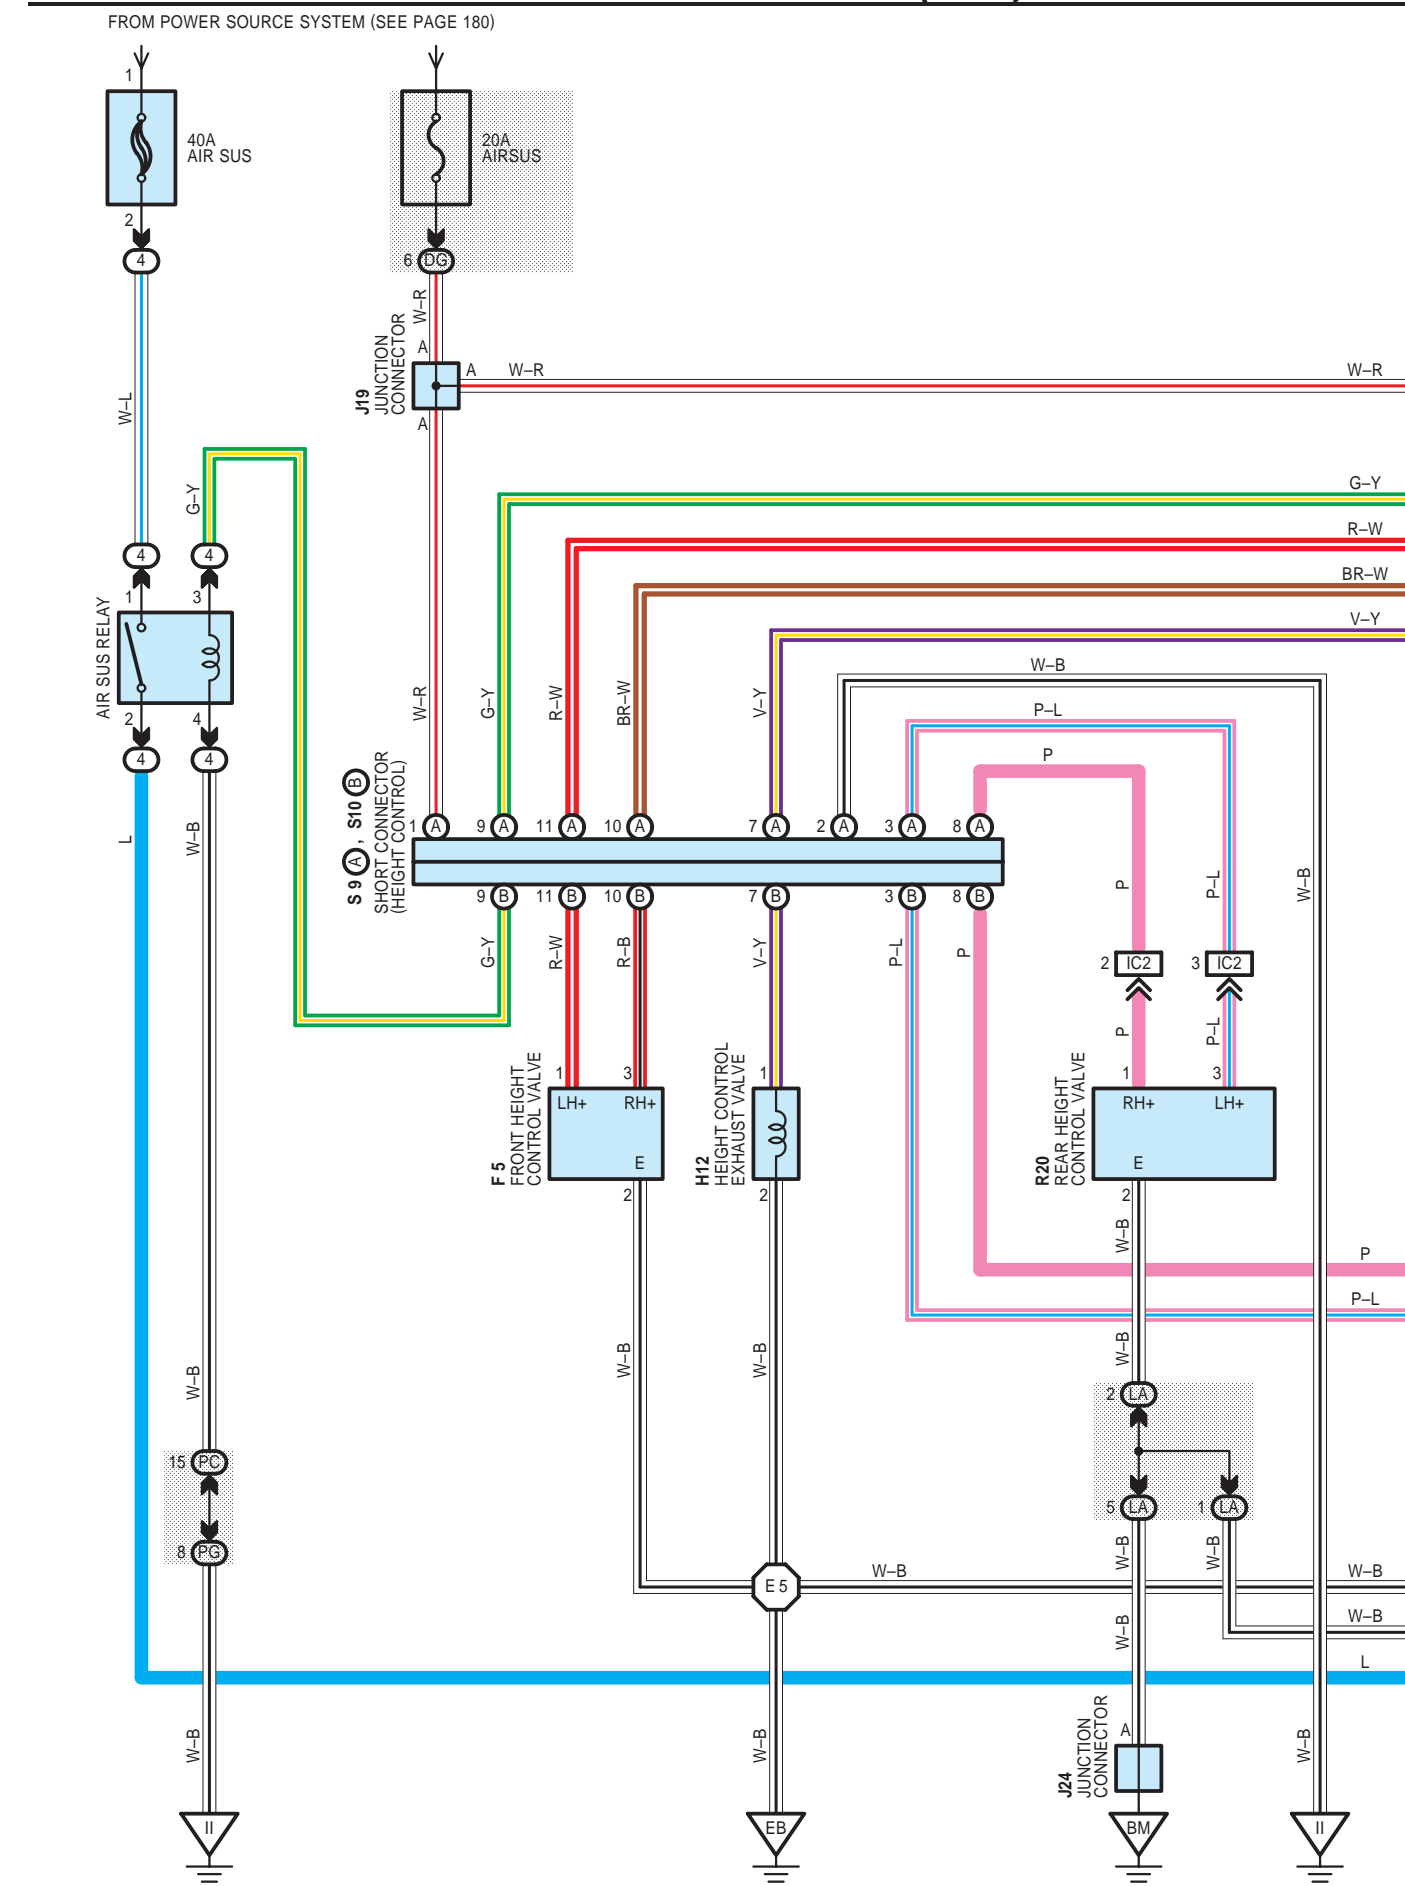

ELECTRONIC MODULATED AIR SUSPENSION (LHD)