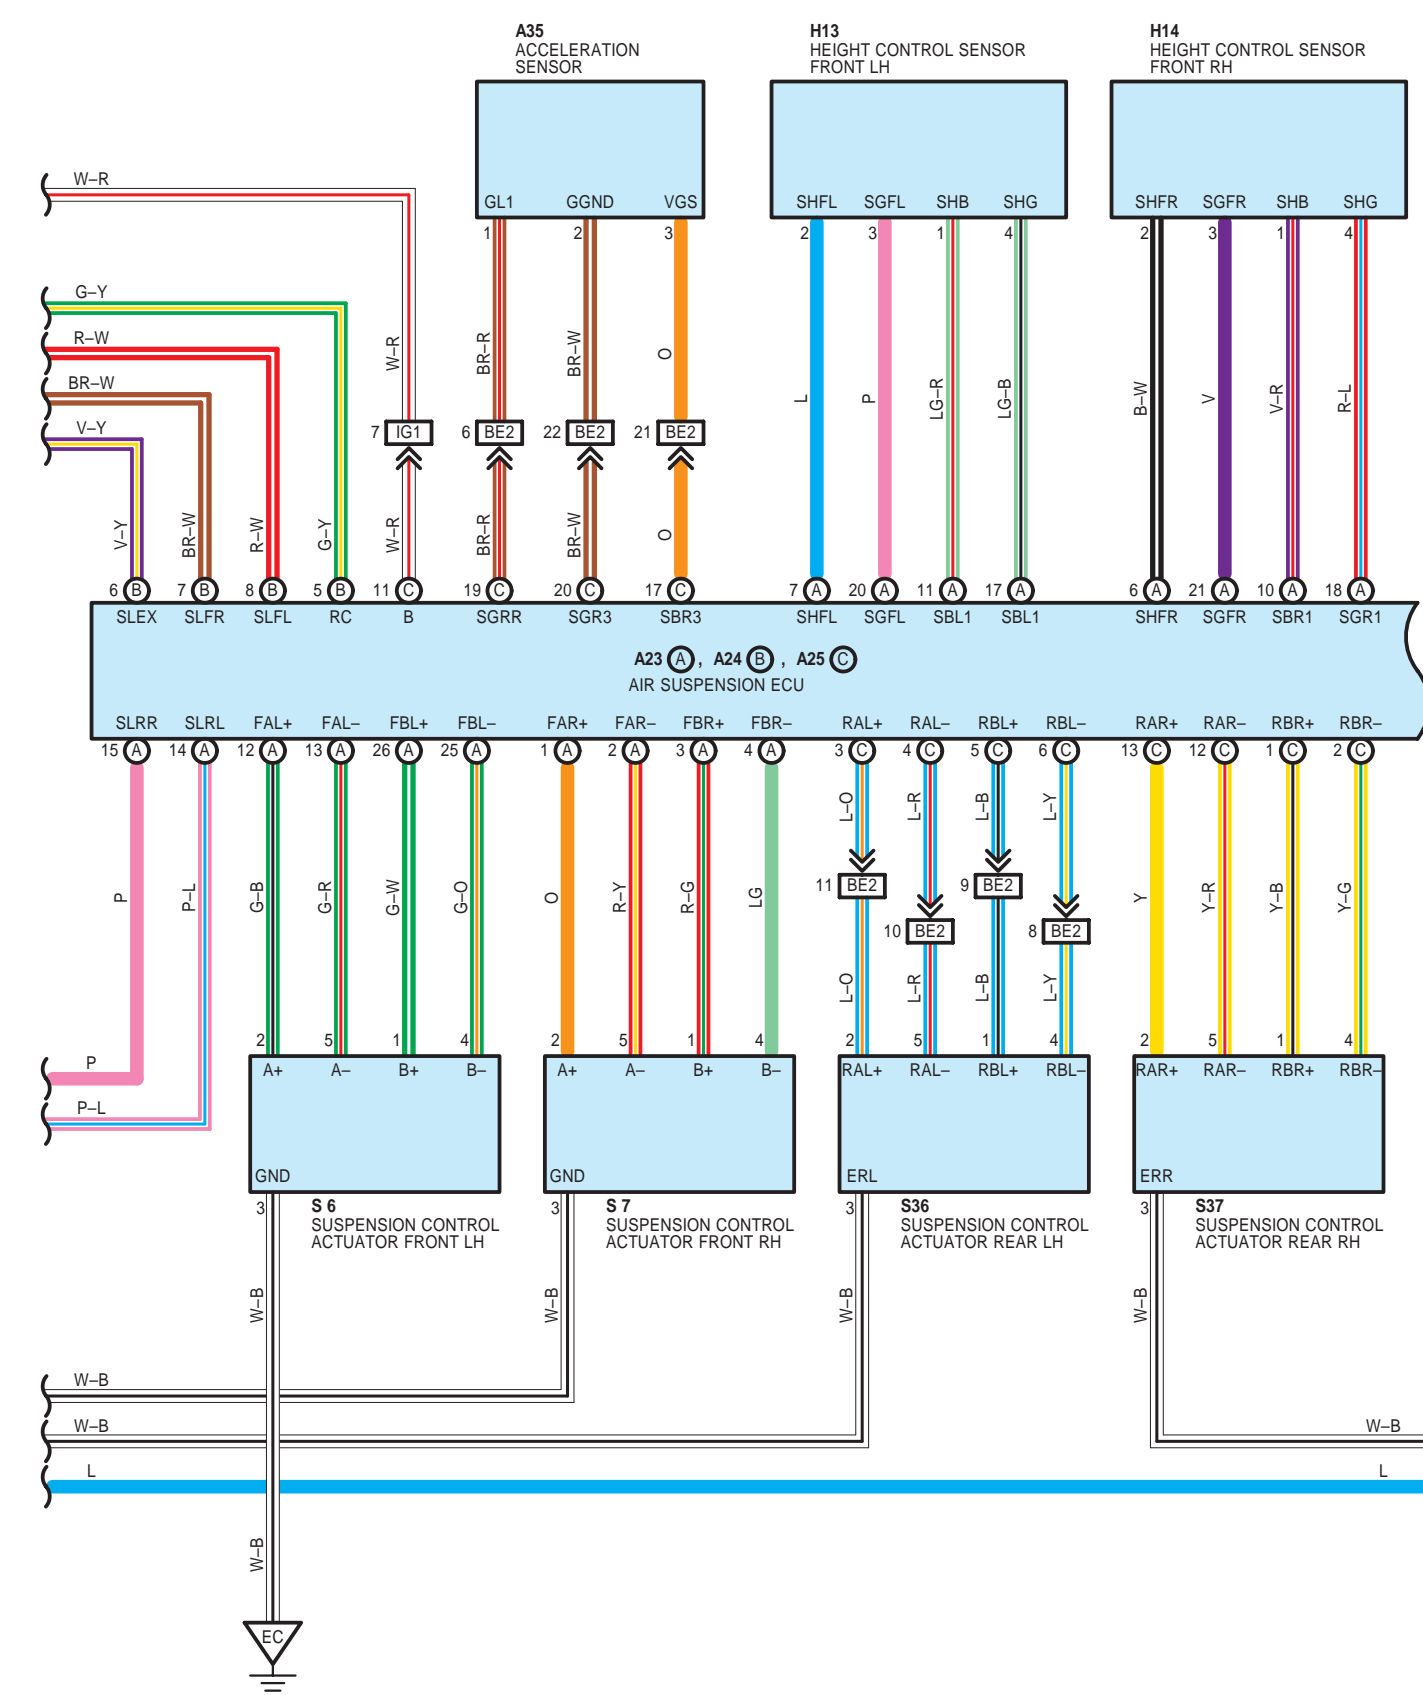

ELECTRONIC MODULATED AIR SUSPENSION (LHD)