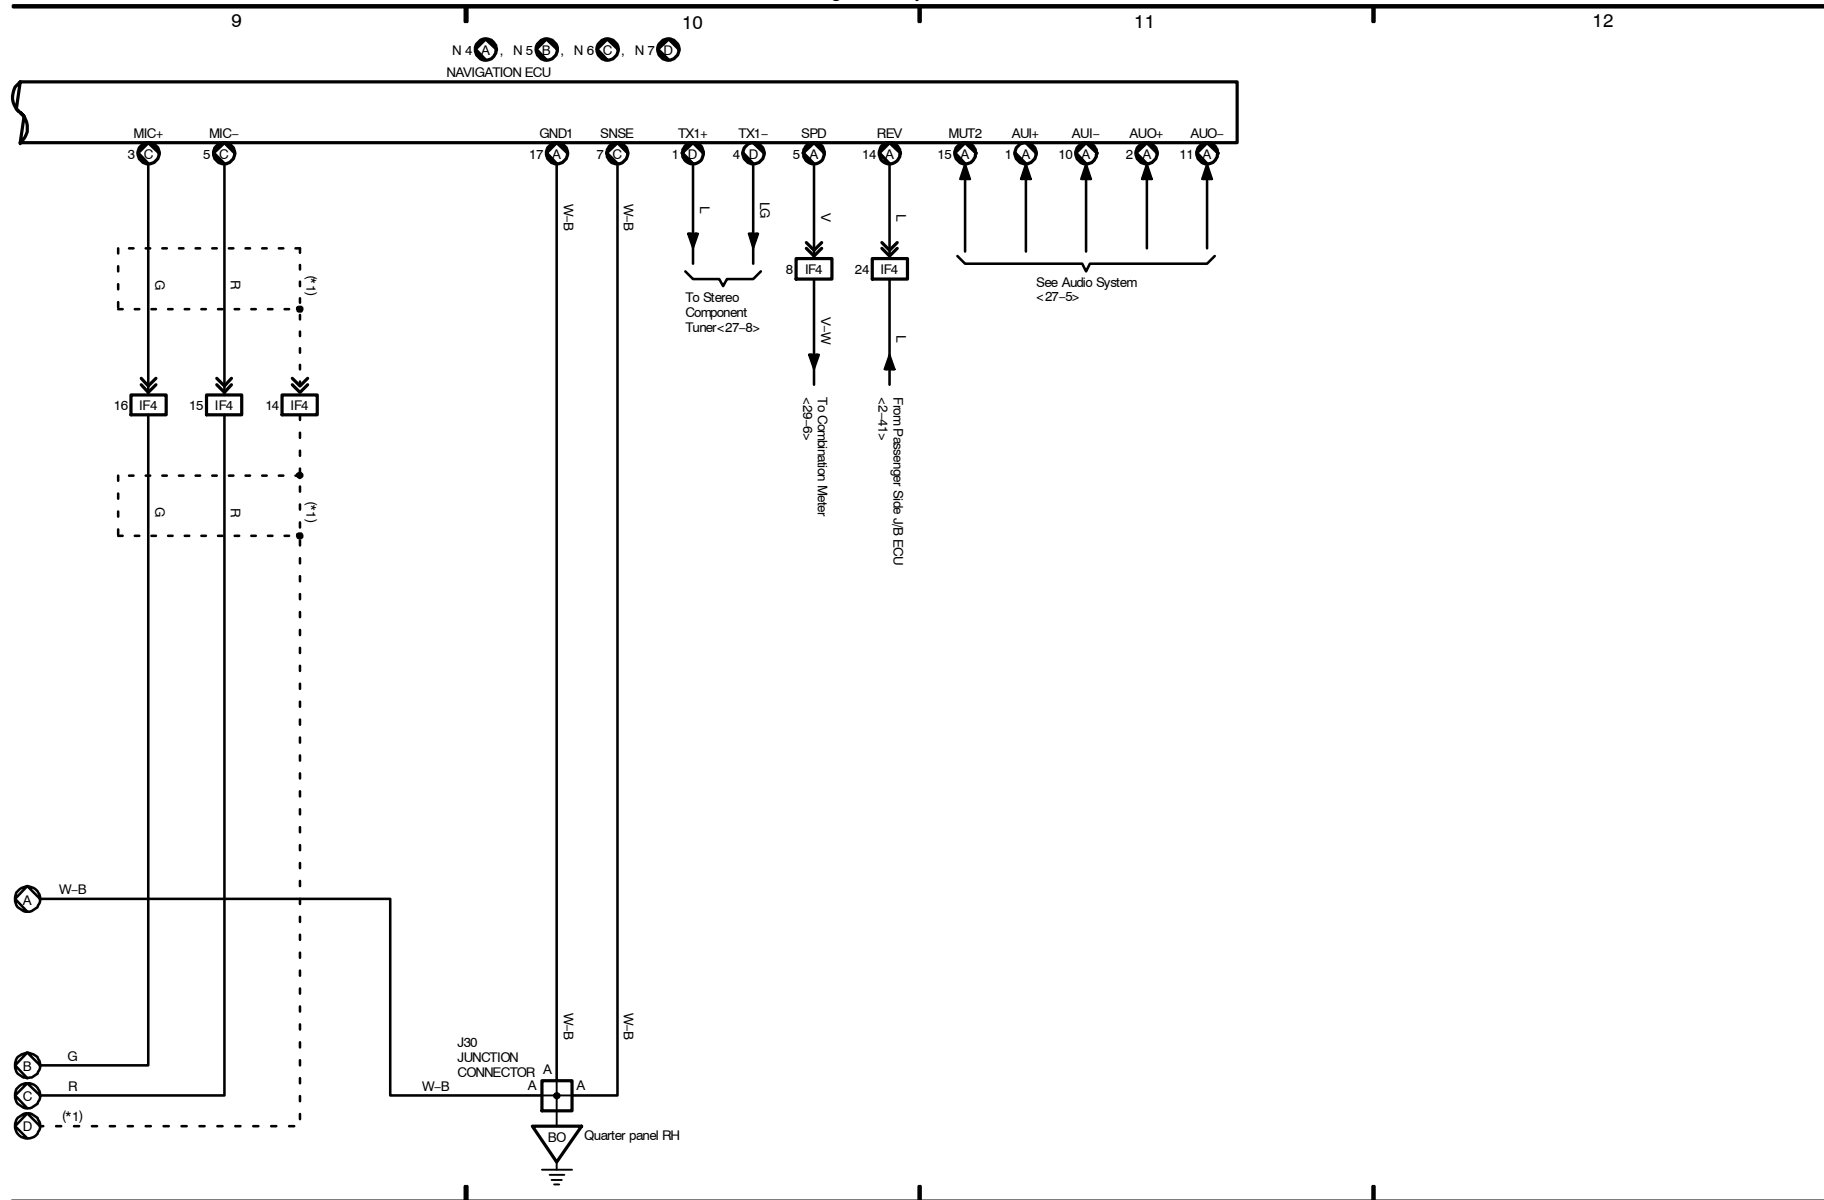

LEXUS Navigation System, LEXUS Parking Assist (Rear View Monitor) and Clock (w/ LEXUS Navigation System)

* 1: Shielded

2005 LEXUS LS 430 (EMD606U)