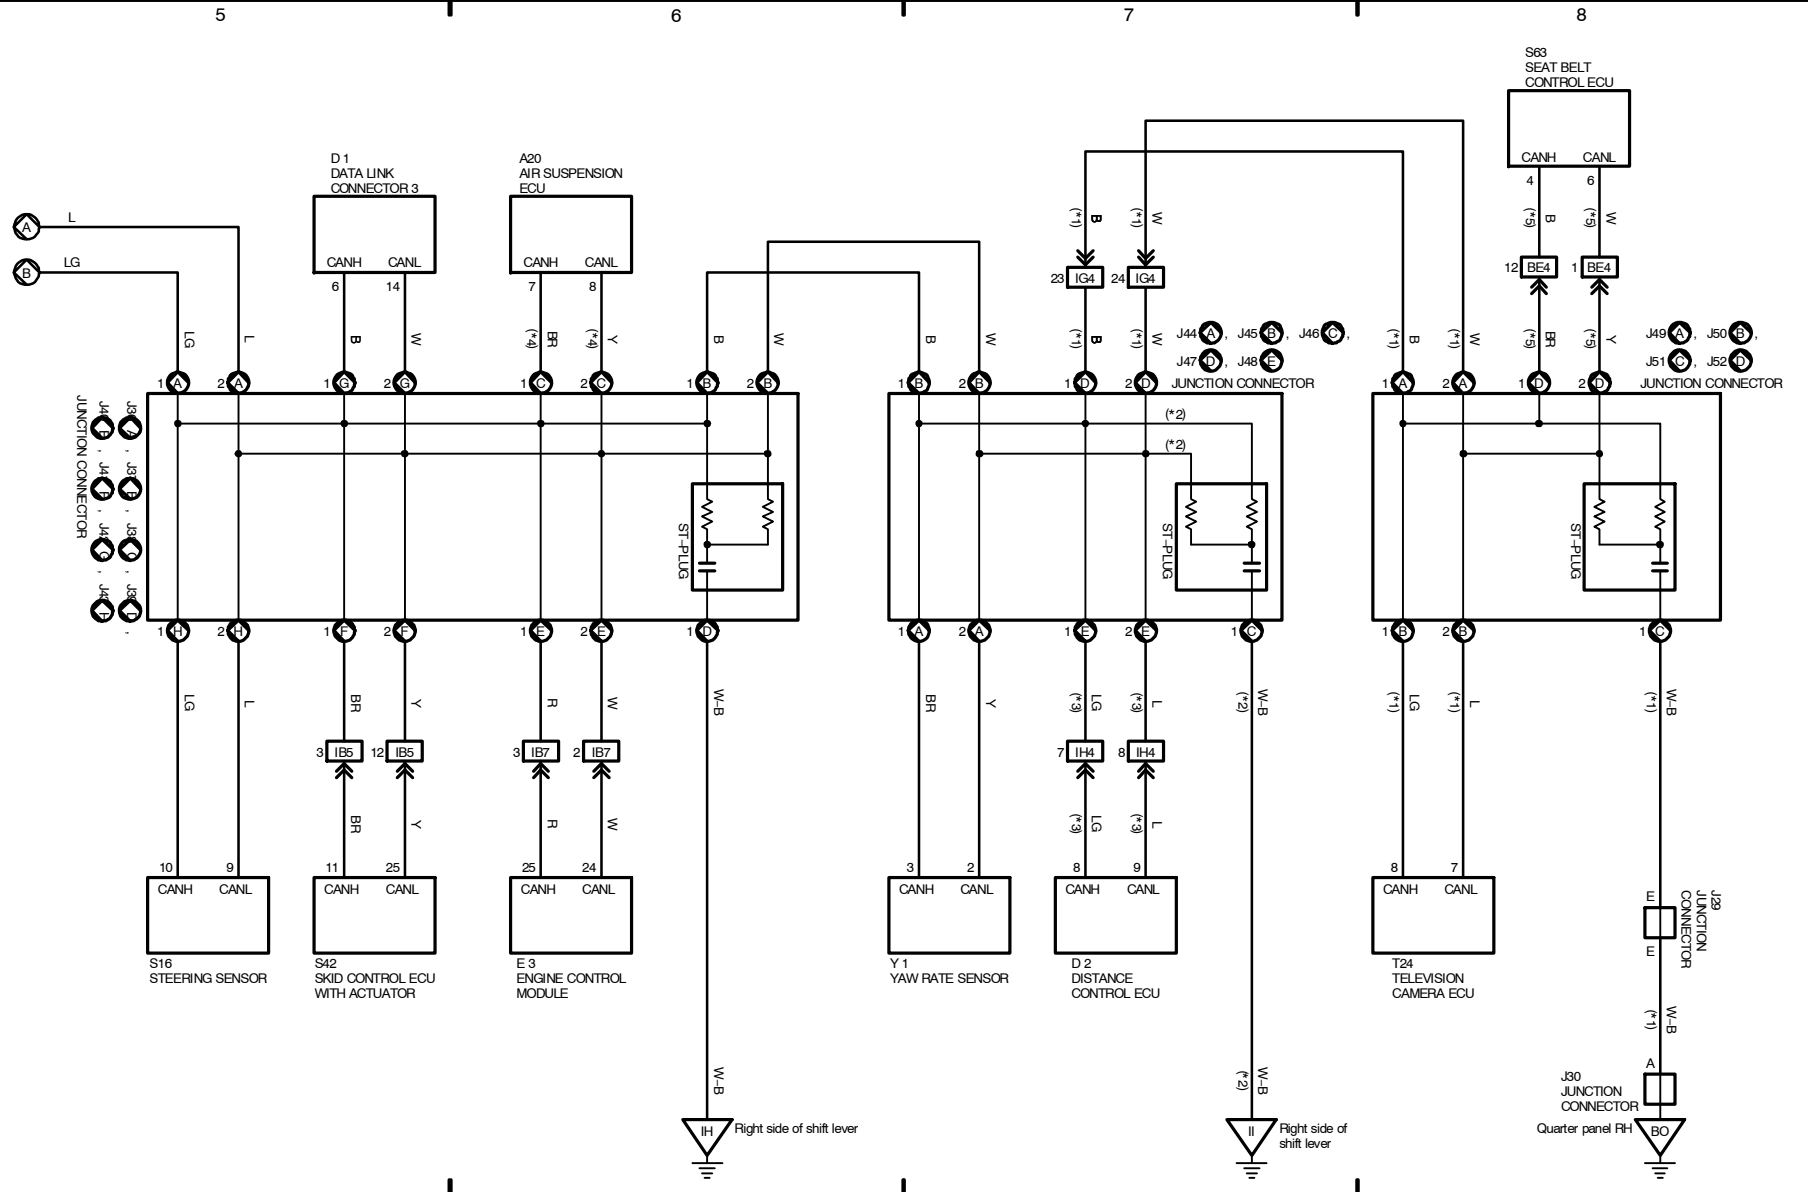

M OVERALL ELECTRICAL WIRING DIAGRAM

Multiplex Communication System (CAN Bus)

- * 1 : w/ LEXUS Navigation System
- * 2 : wo LEXUS Navigation System
- * 3 : w/ Dynamic Radar/Laser Cruise Control System
- * 4 : w/ Electronic Modulated Air Suspension
- * 5 : w/ Pre-Collision Safety System