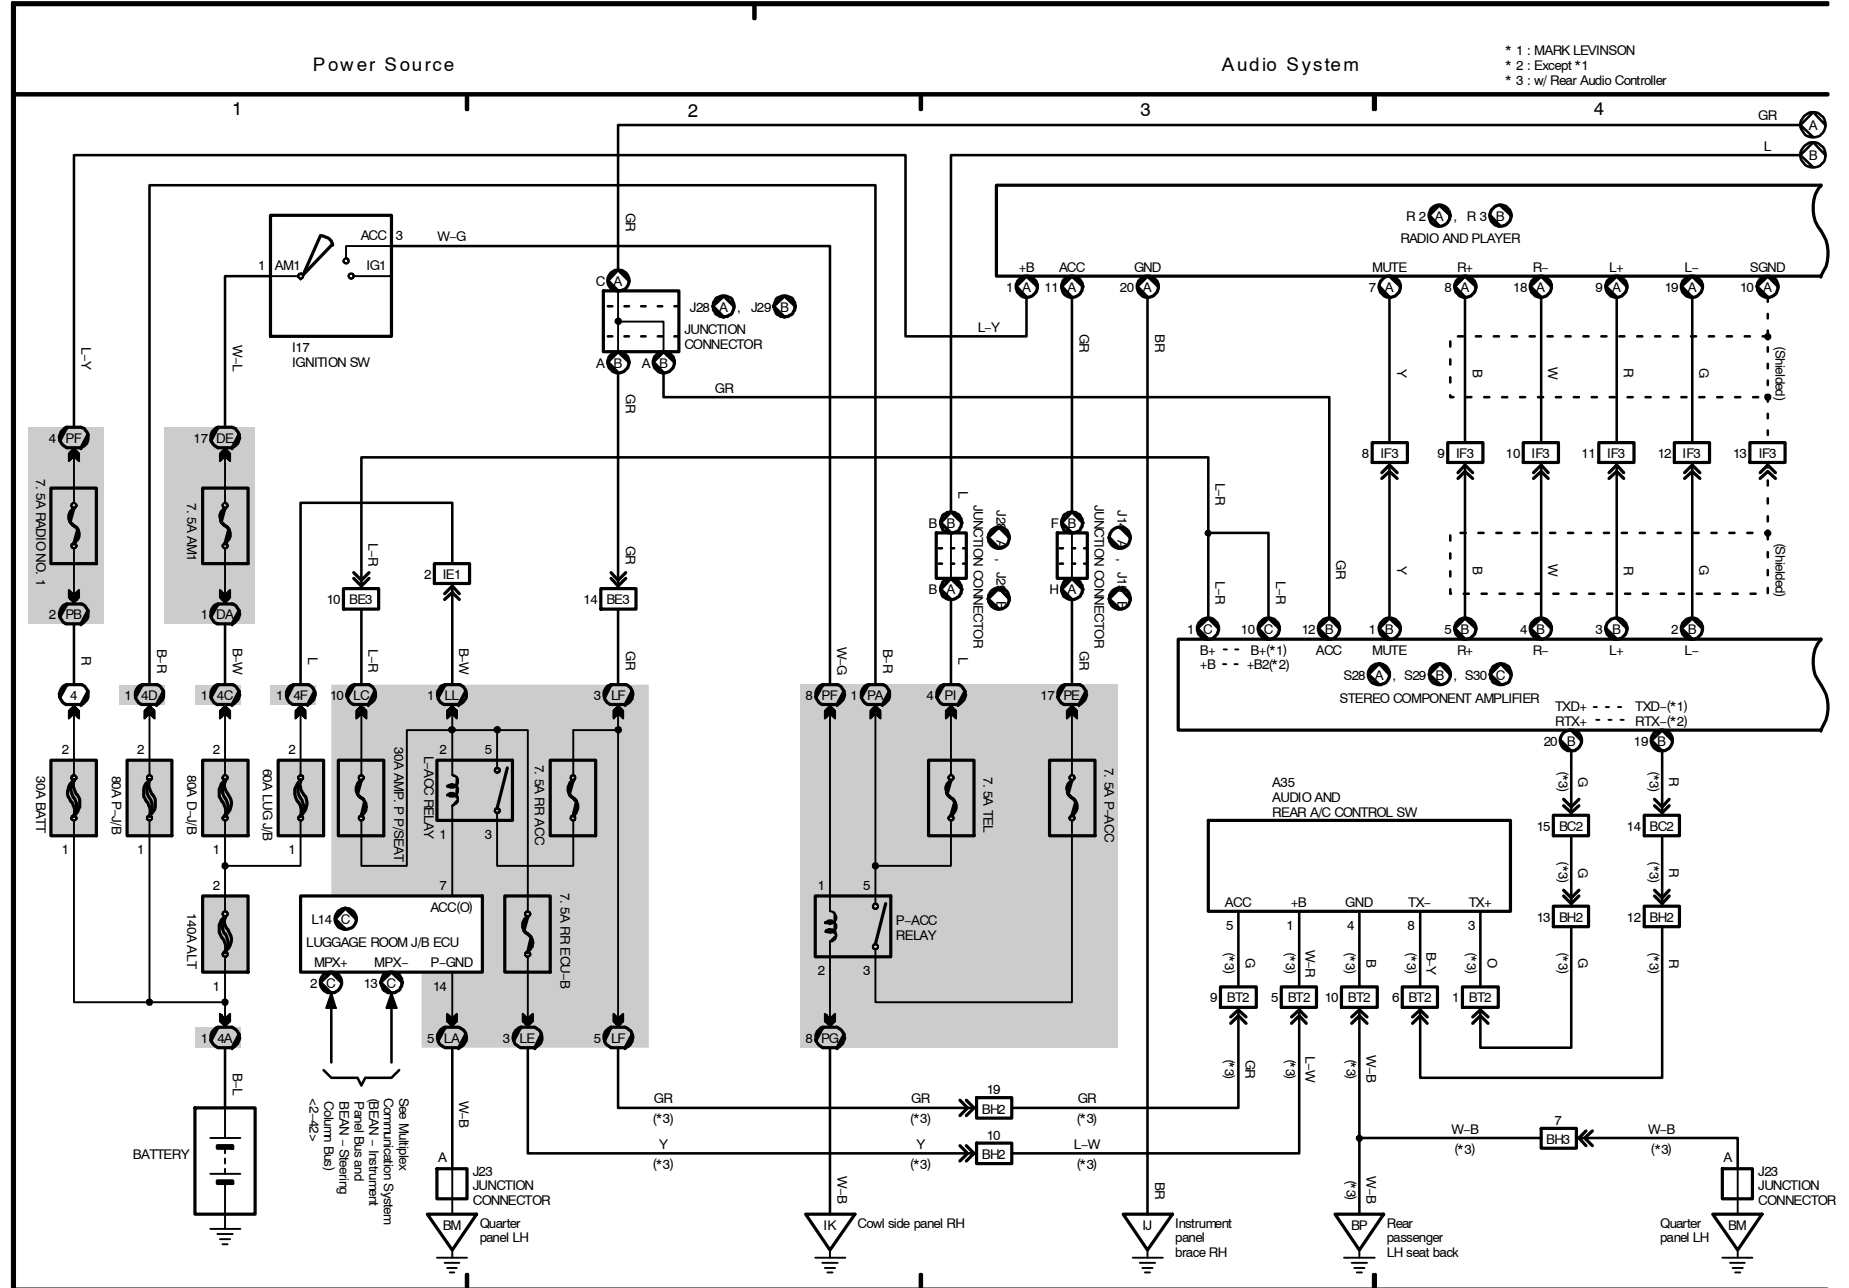

2005 LEXUS LS 430 (EWDD606U)