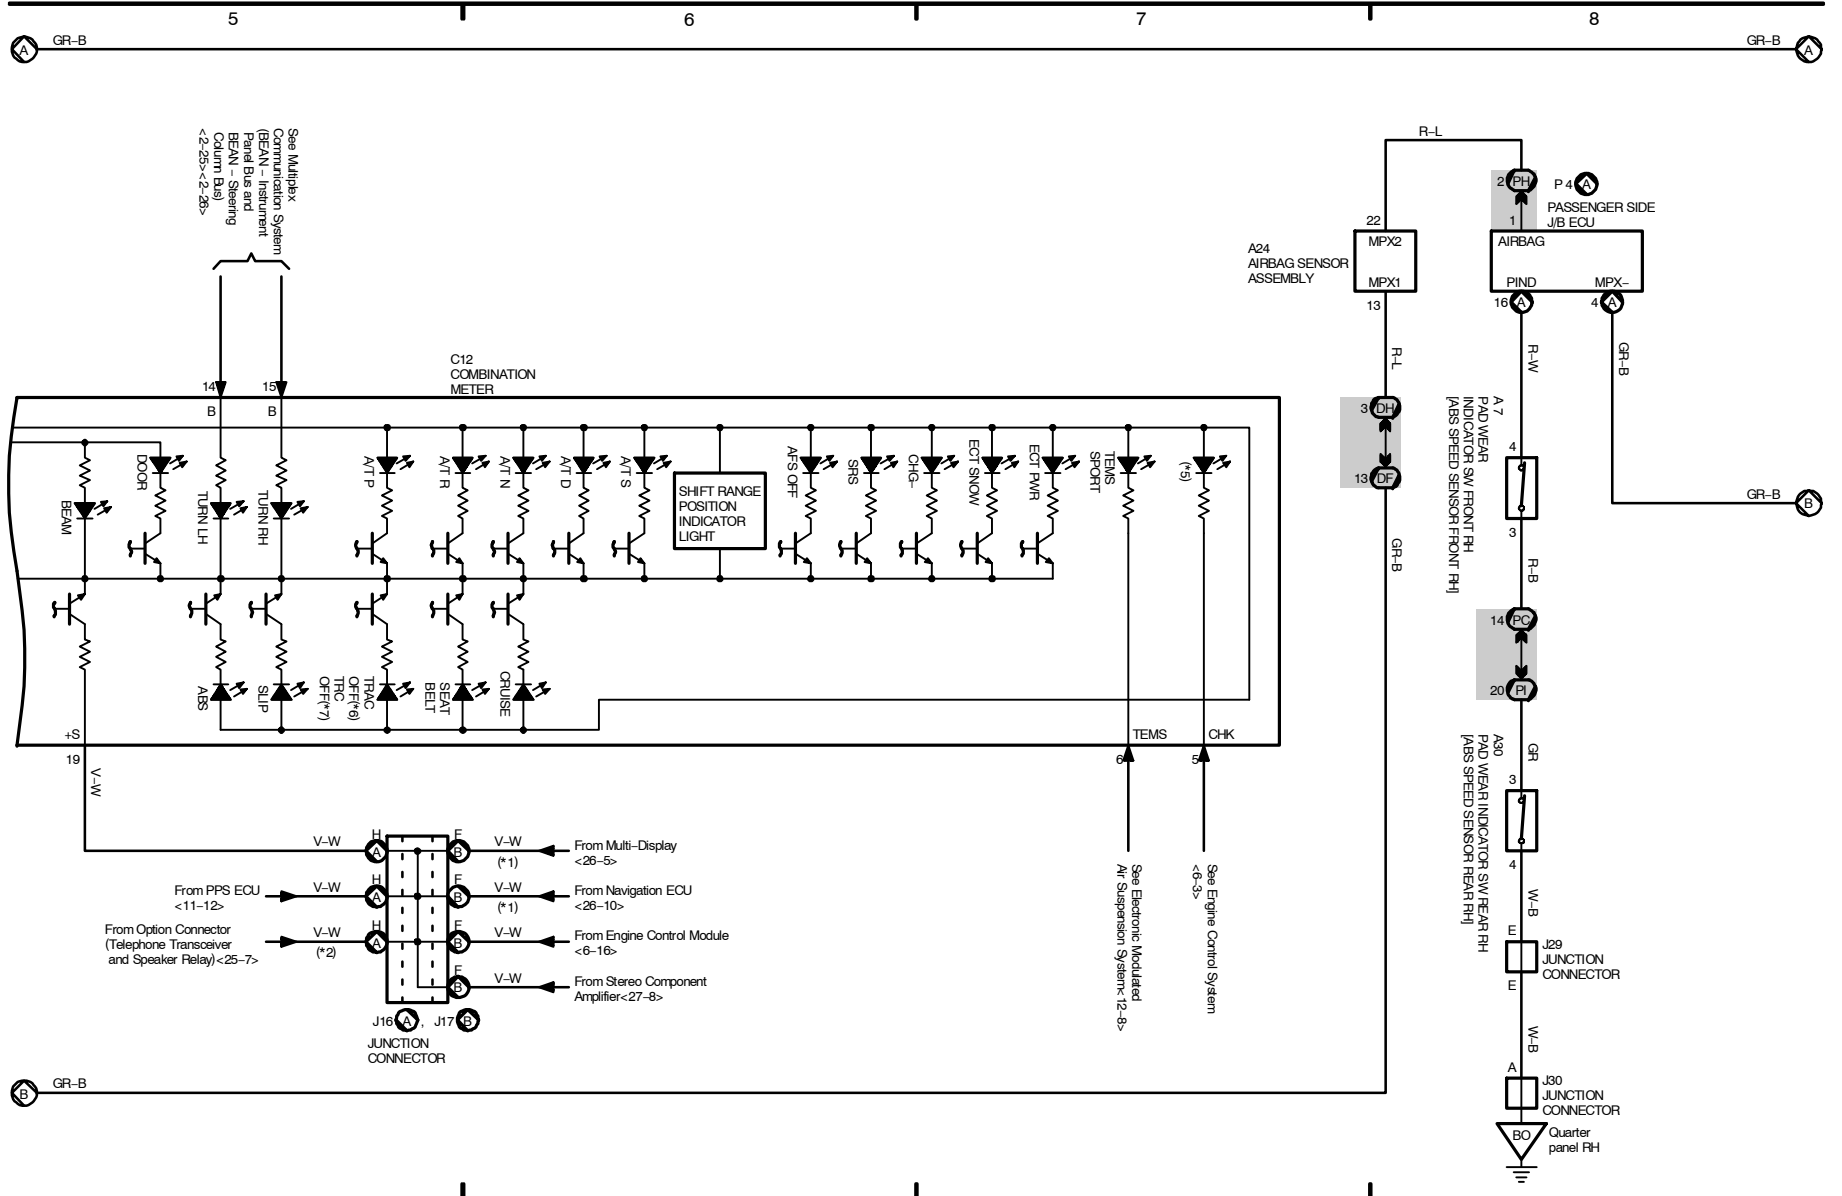

Audio System

- * 1: MARK LEVINSON
- * 2: Except *1
- * 6: Except 7 Speaker
- * 7: 7 Speaker

2005 LEXUS LS 430 (EWD0606U)

M OVERALL ELECTRICAL WIRING DIAGRAM

2005 LEXUS LS 430 (EWD606U)

Combination Meter

- * 1 : w/ LEXUS Navigation System
- * 2 : w/o LEXUS Navigation System
- * 5 : Malfunction Indicator Lamp
- * 6 : Except Korea
- * 7 : Korea