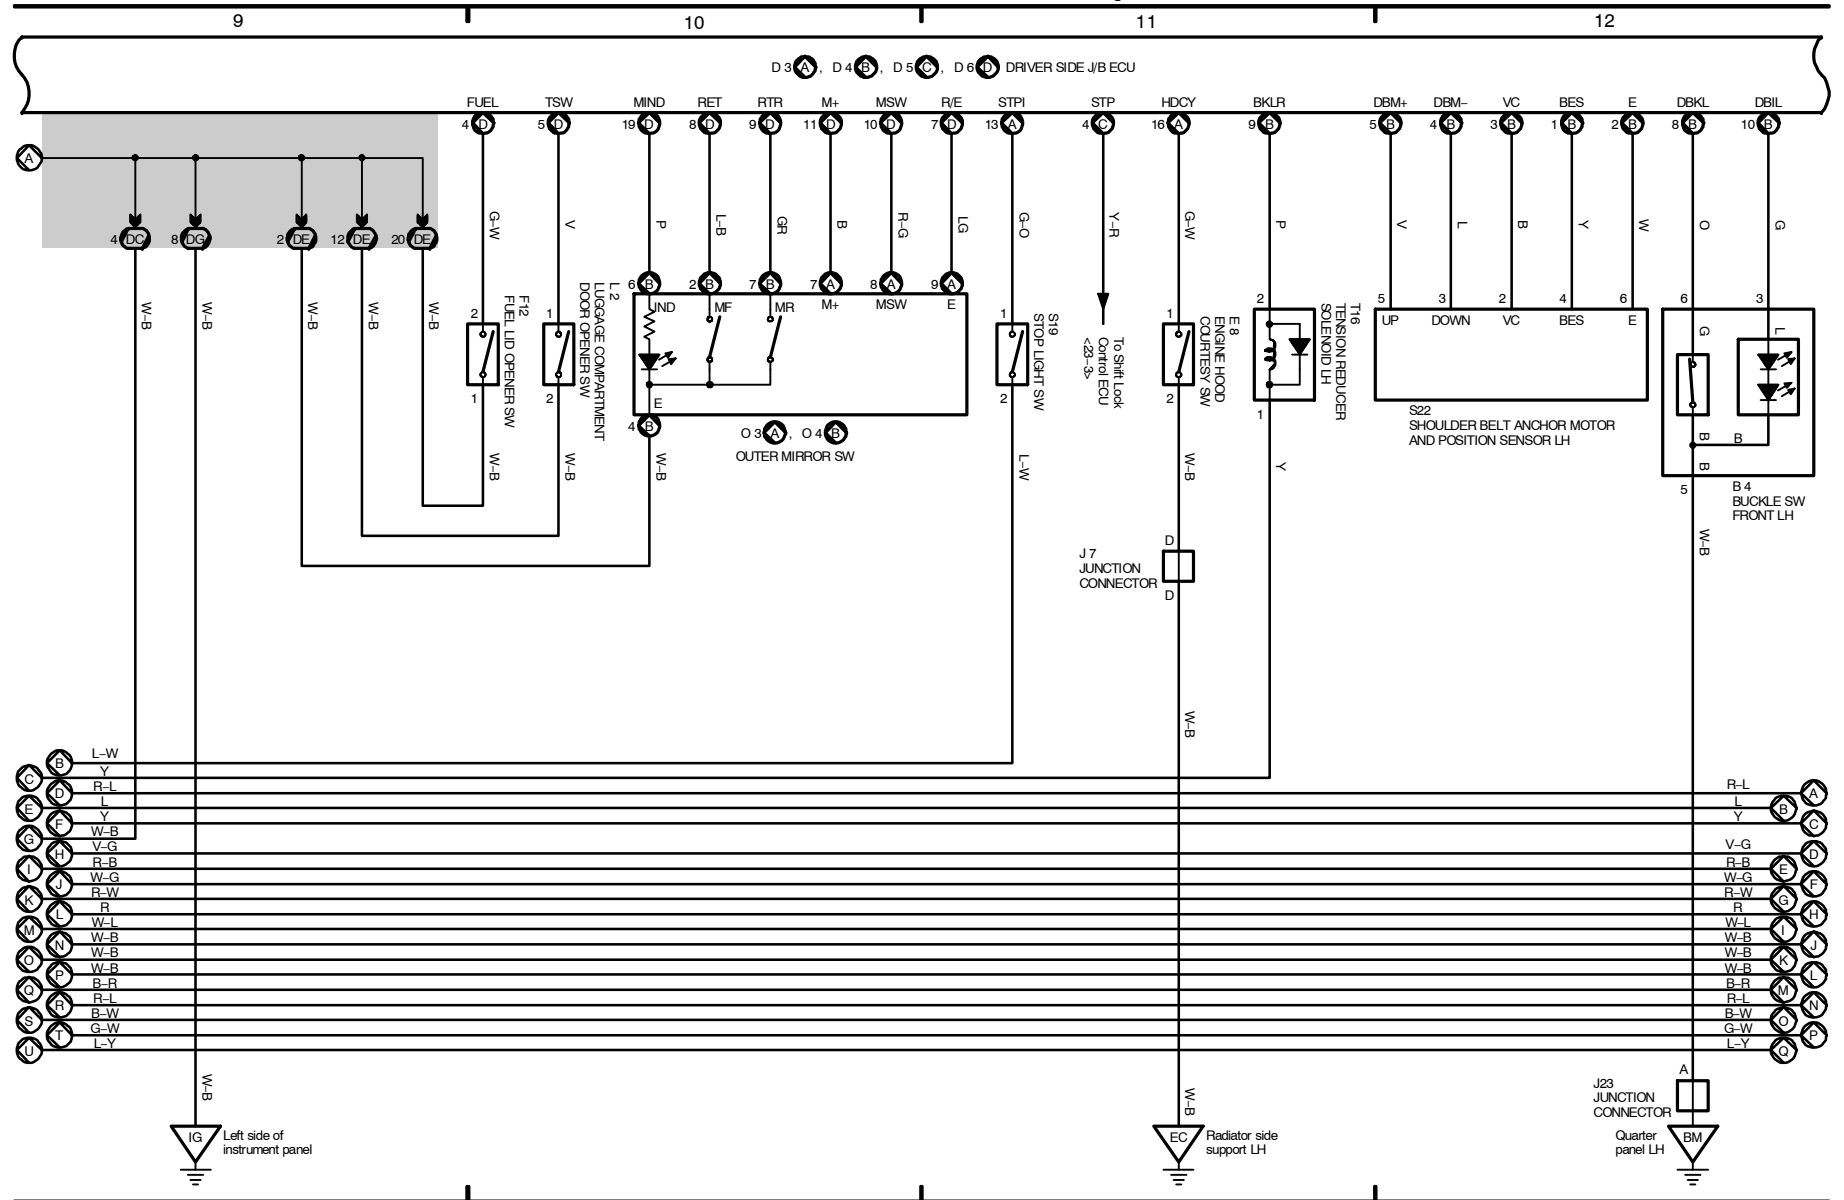

Multiplex Communication System
(BEAN - Instrument Panel Bus and BEAN - Steering Column Bus)

2005 LEXUS LS 430 (EWD606U)