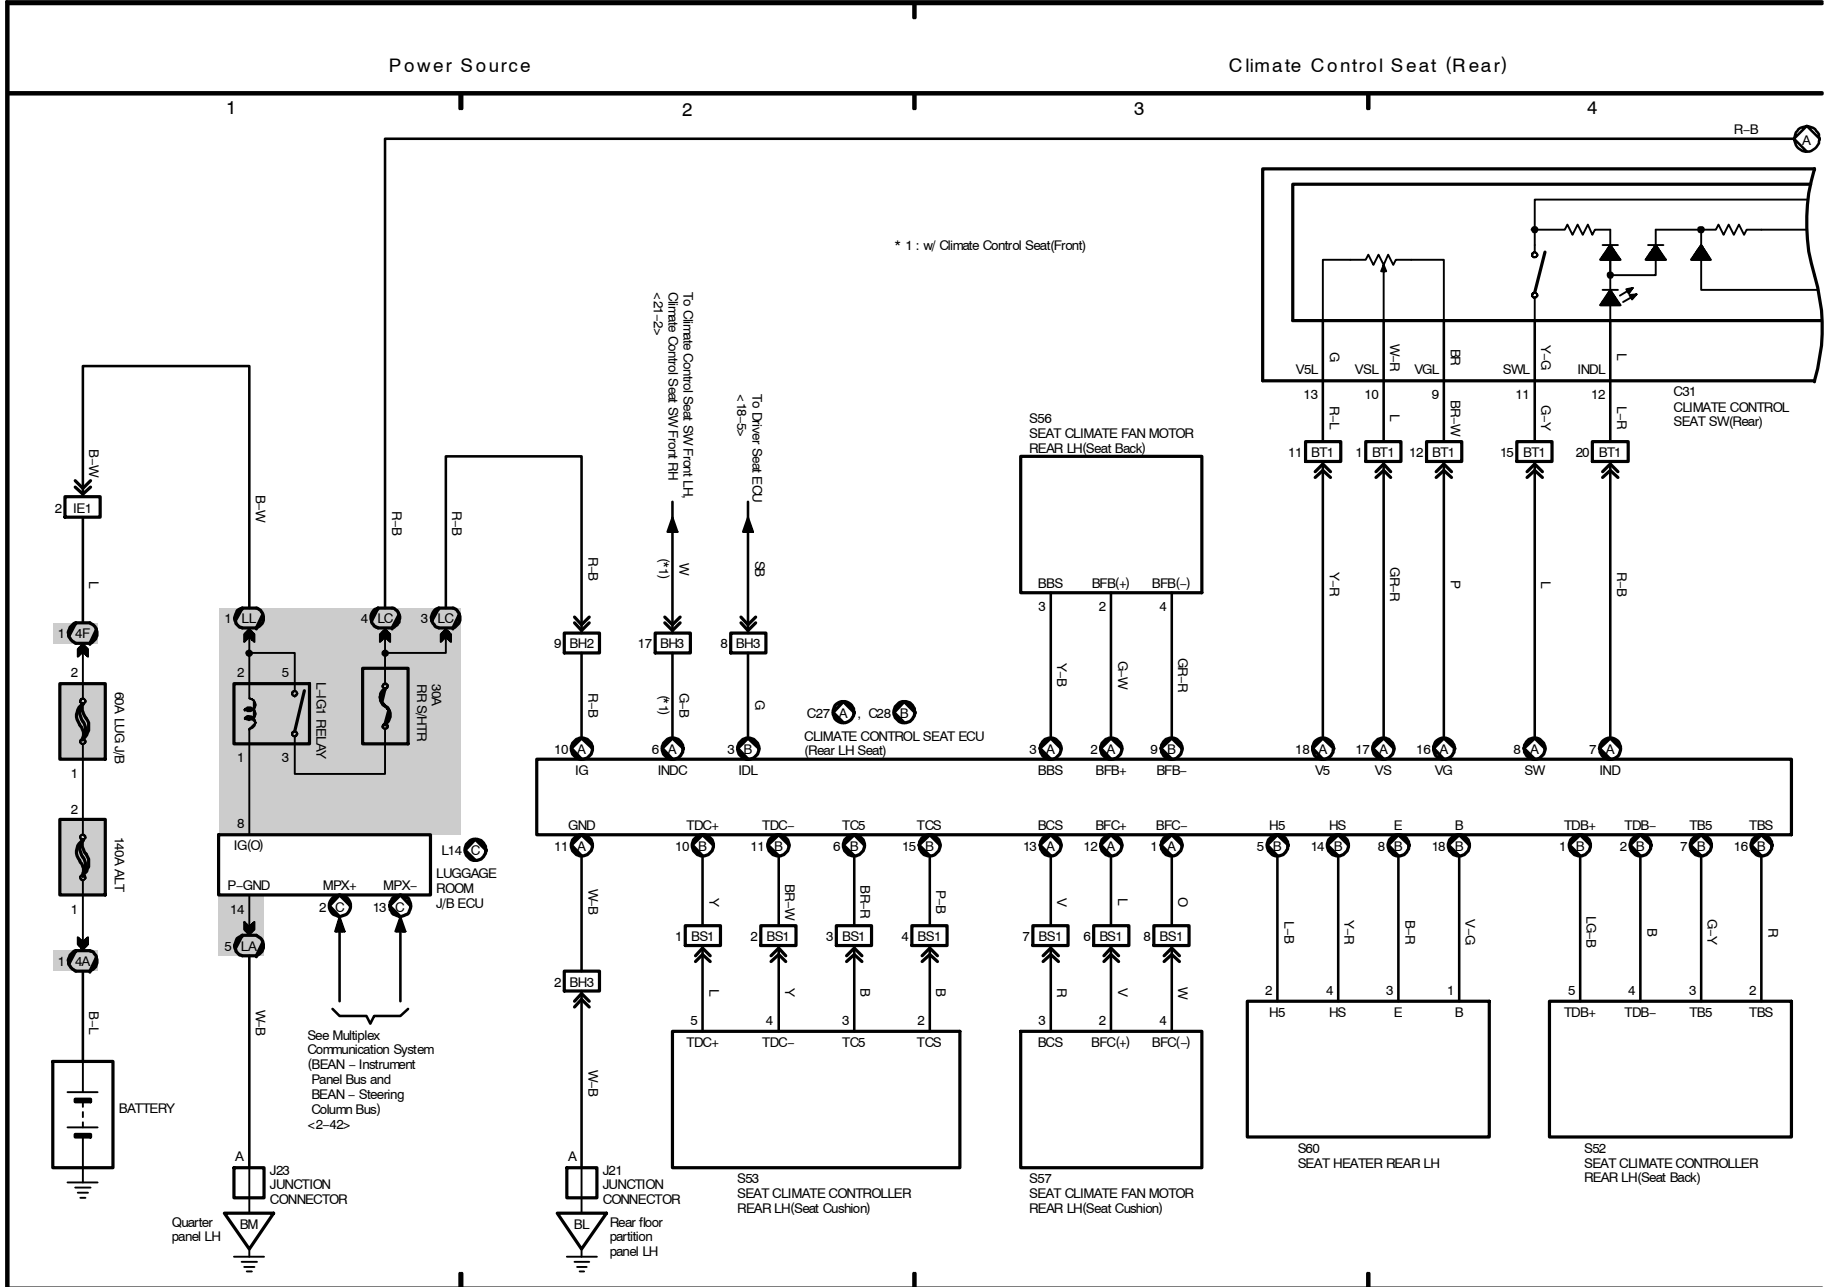

2005 LEXUS LS 430 (EWD0606U)