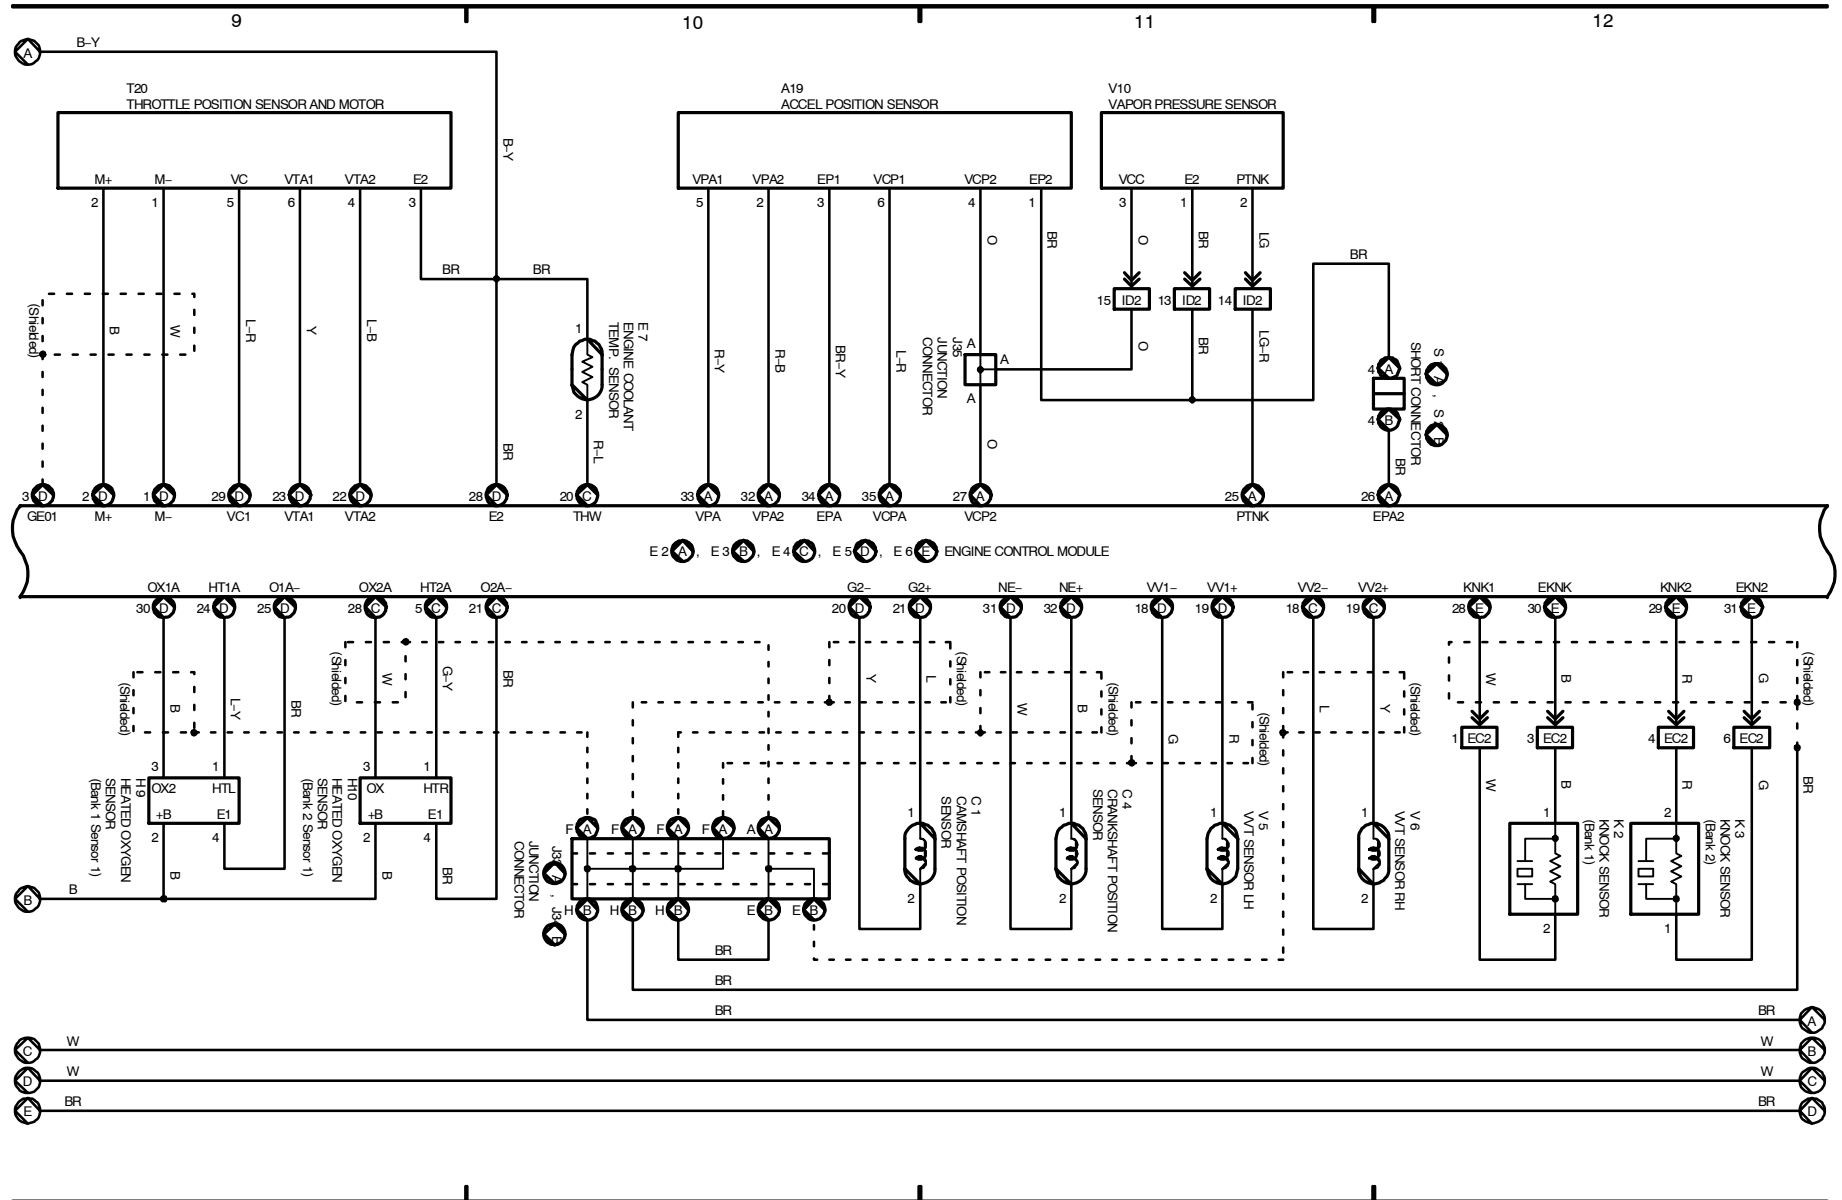

Engine Control

2005 LEXUS LS 430 (EMD606U)