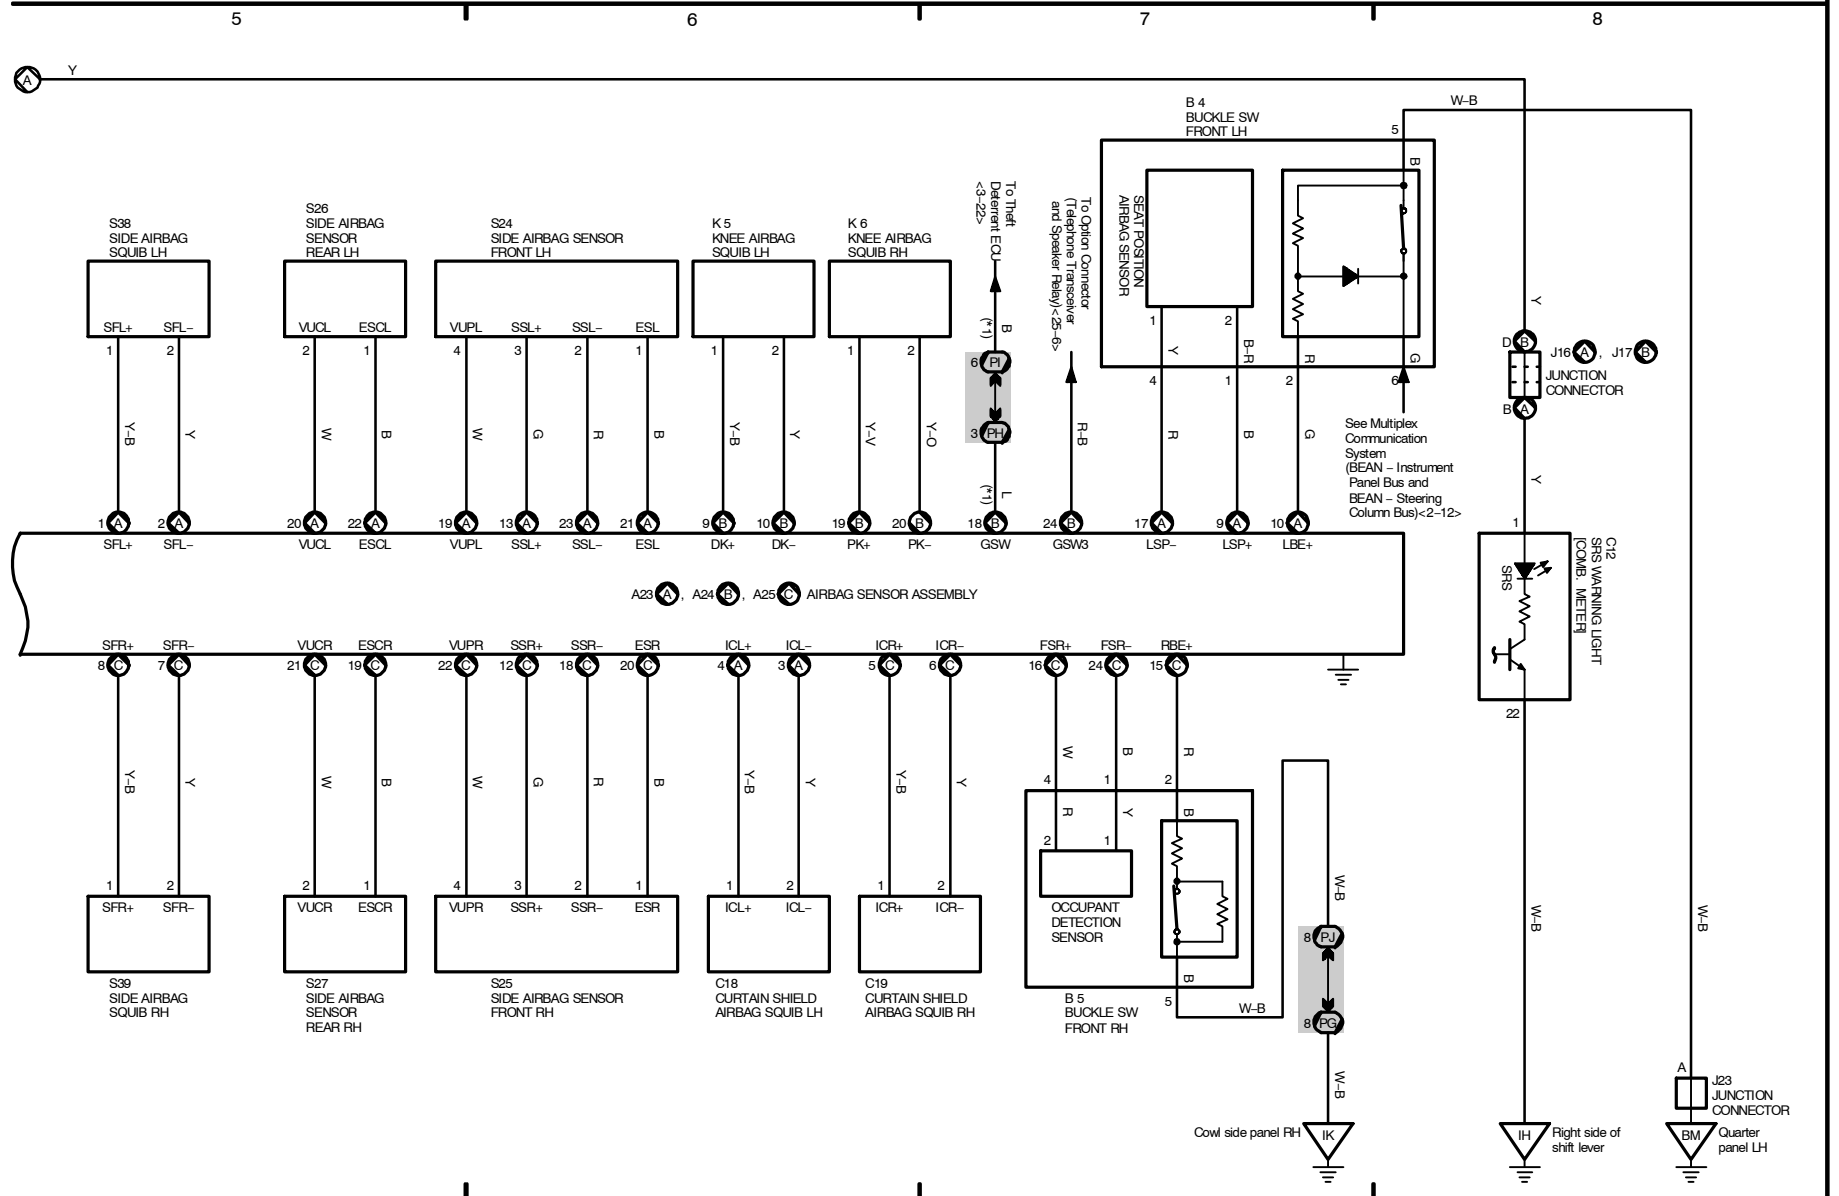

Electronic Modulated Air Suspension

2005 LEXUS LS 430 (EWD606U)

M OVERALL ELECTRICAL WIRING DIAGRAM

2005 LEXUS LS 430 (EWD606U)

SRS

* 1 : Except Korea

2005 LEXUS LS 430 (EWD606U)

2005 LEXUS LS 430 (EWD606U)