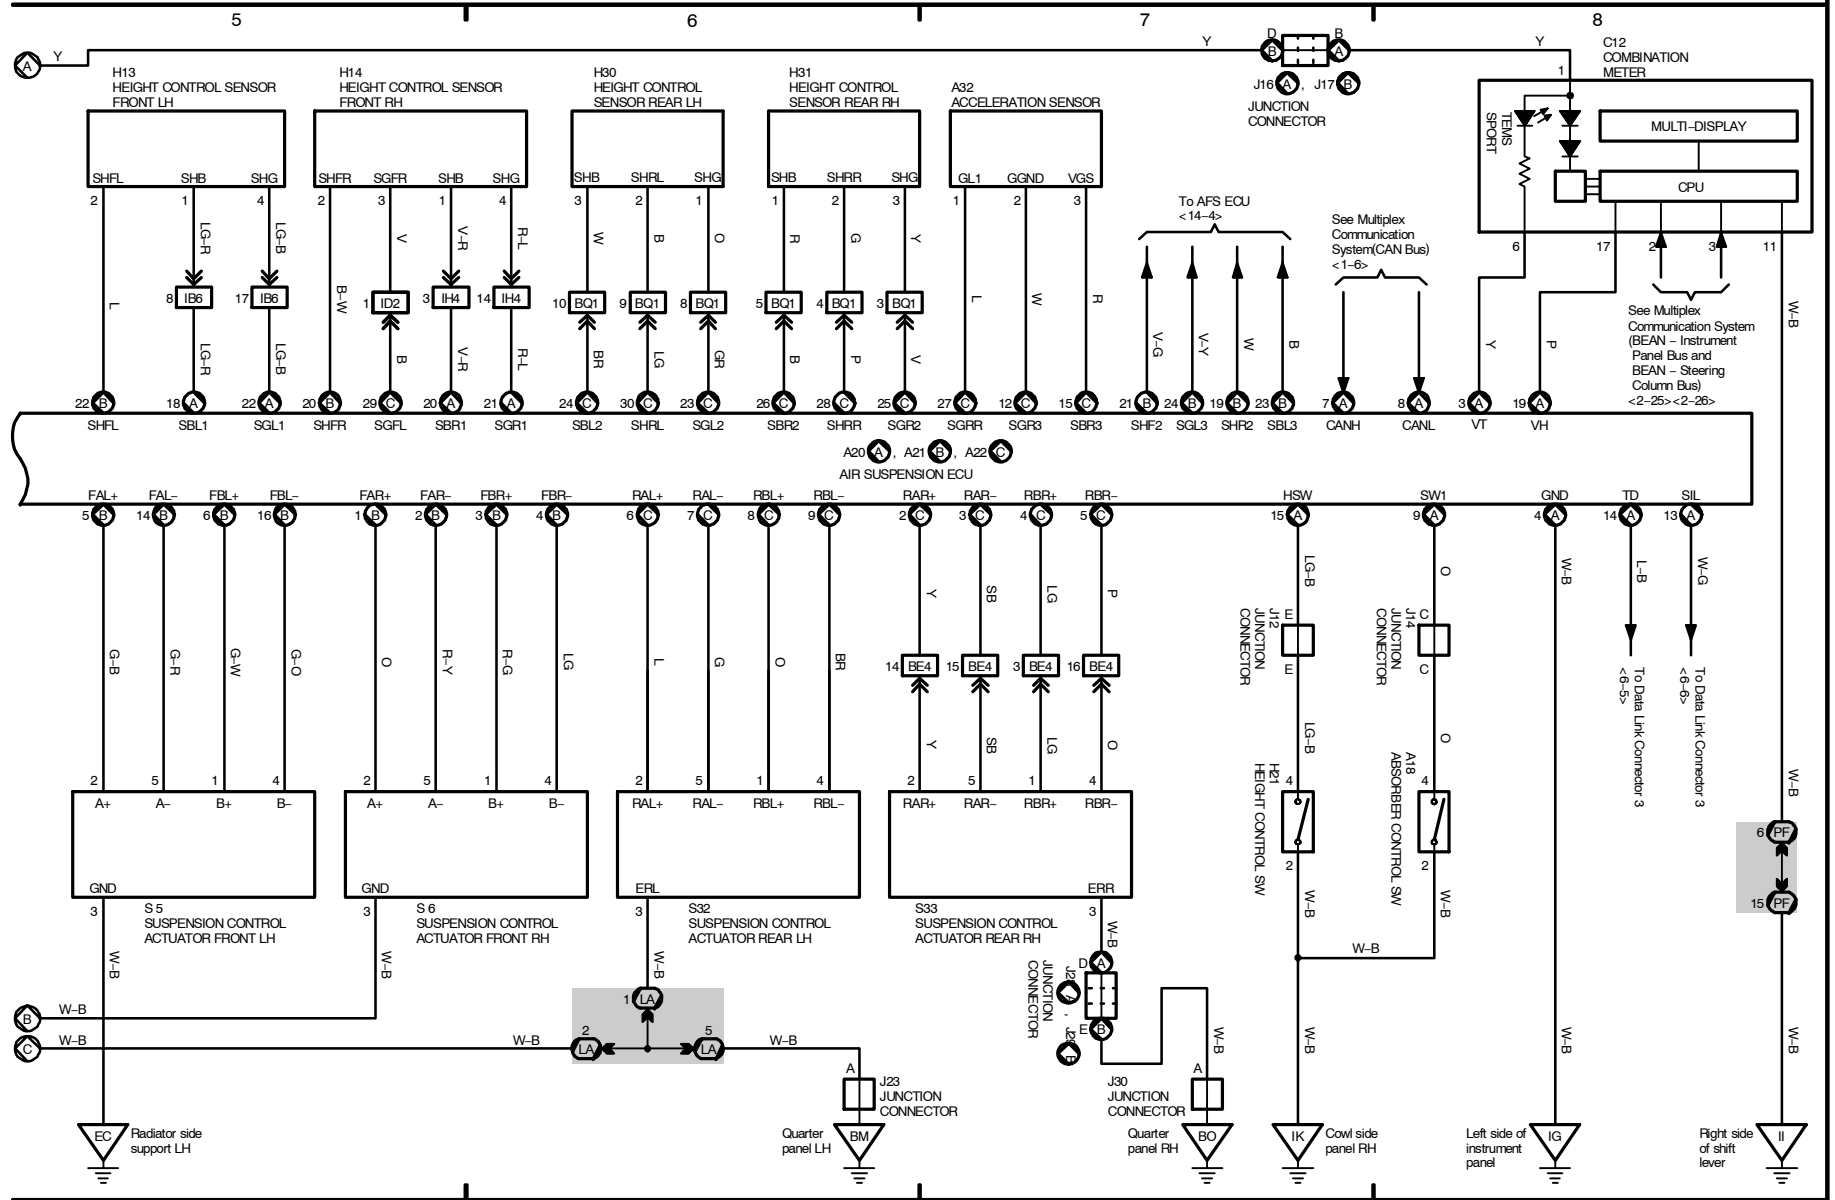

Electronic Modulated Air Suspension

2005 LEXUS LS 430 (EWD606U)