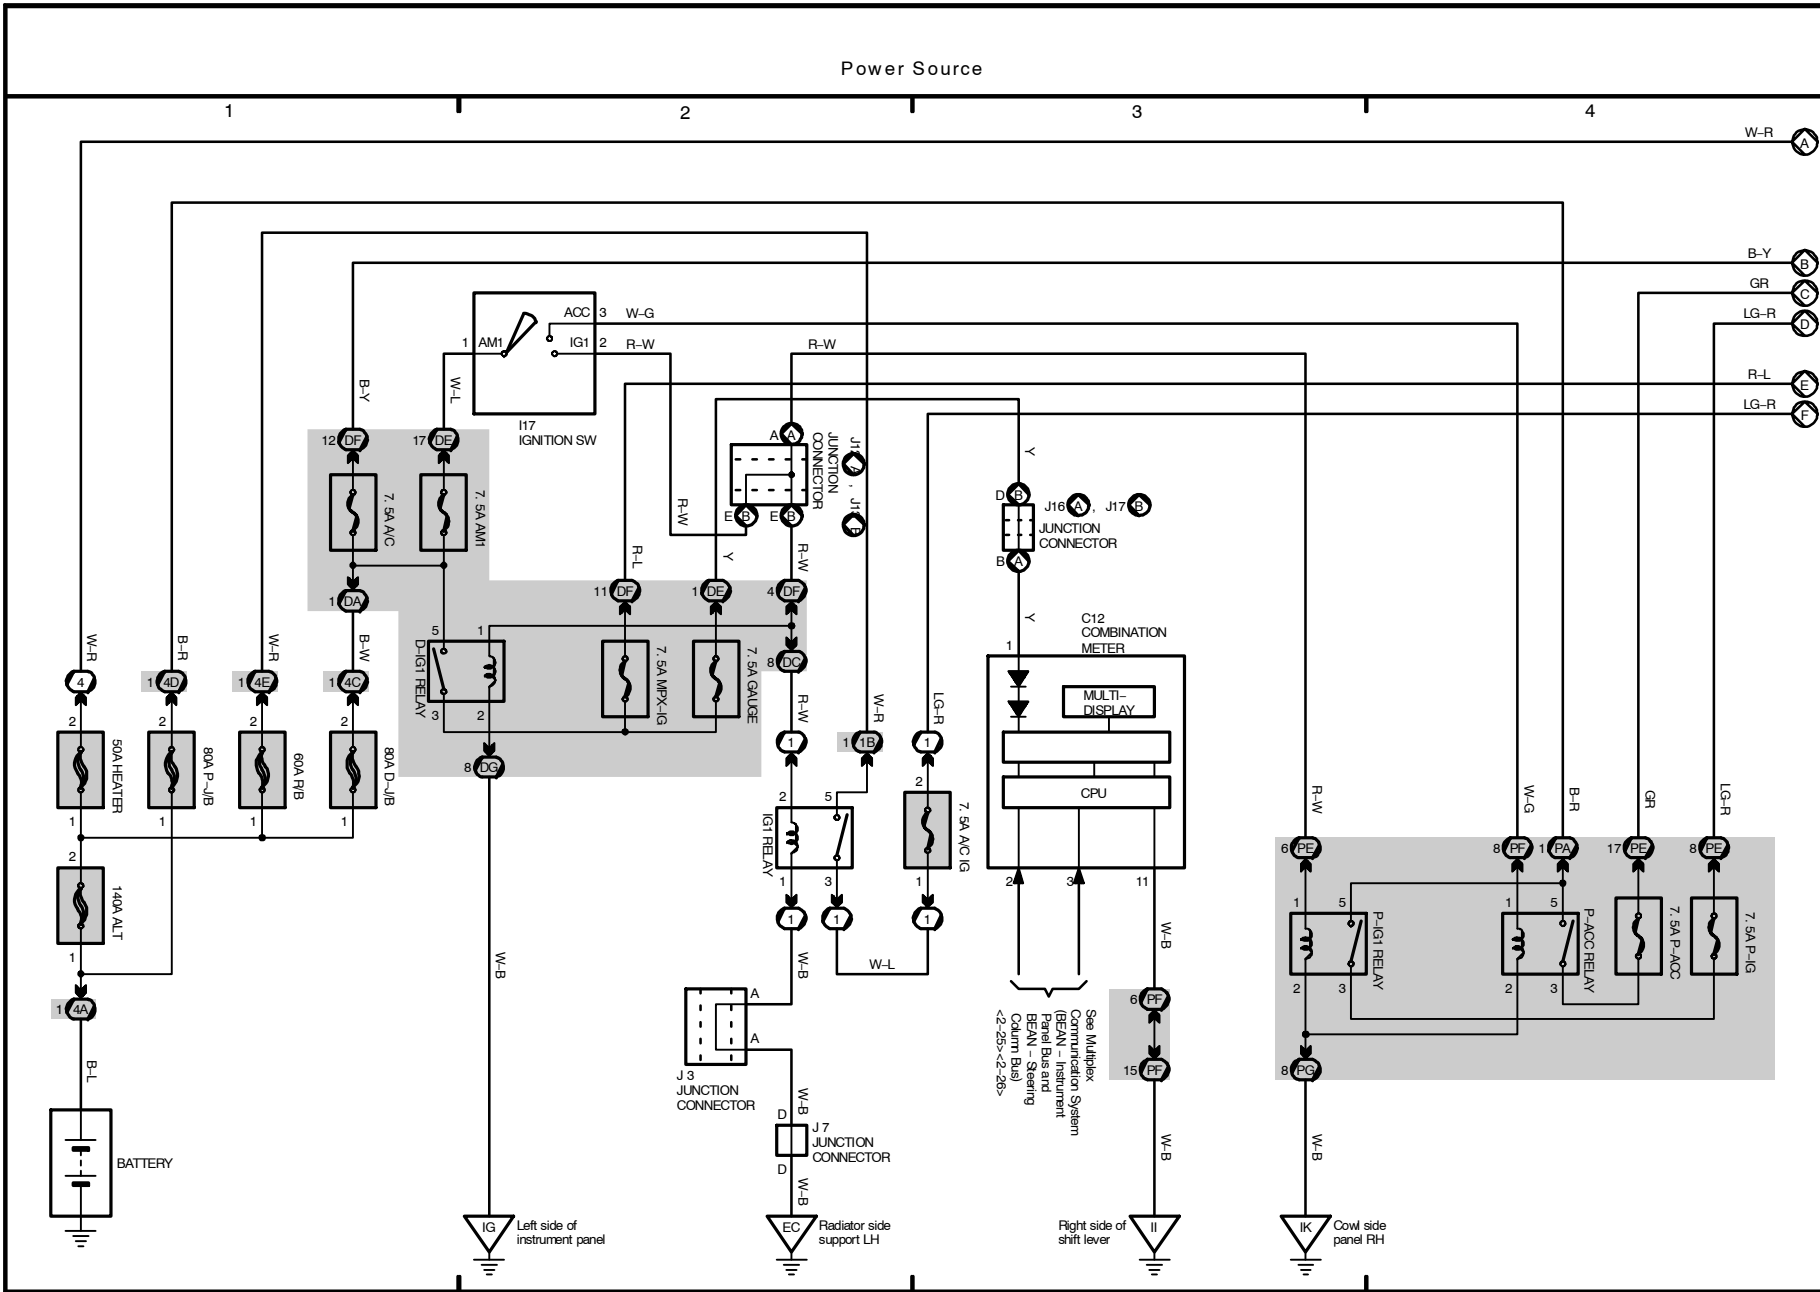

M OVERALL ELECTRICAL WIRING DIAGRAM

2005 LEXUS LS 430 (EWDD606U)