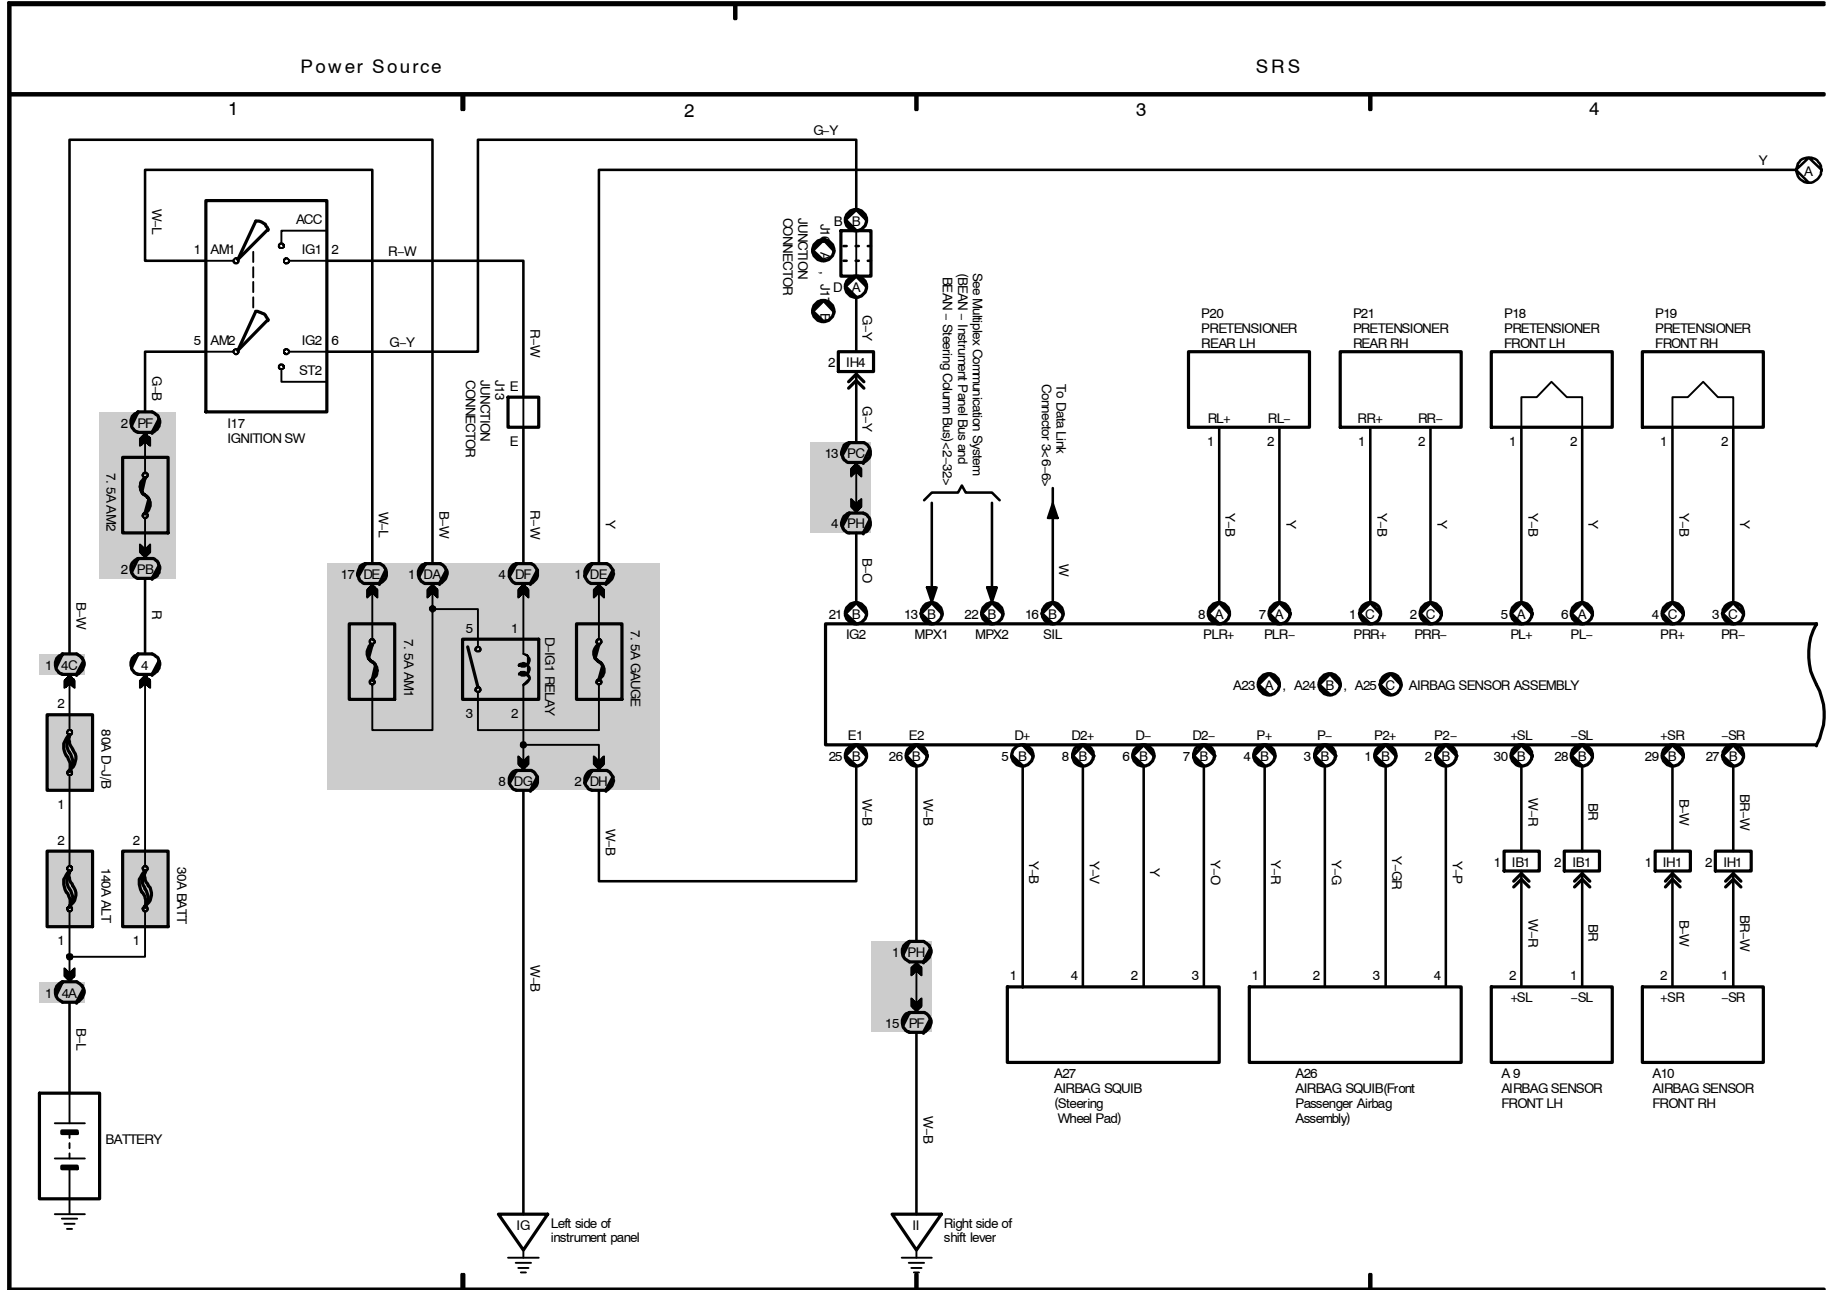

M OVERALL ELECTRICAL WIRING DIAGRAM

2005 LEXUS LS 430 (EWD606U)