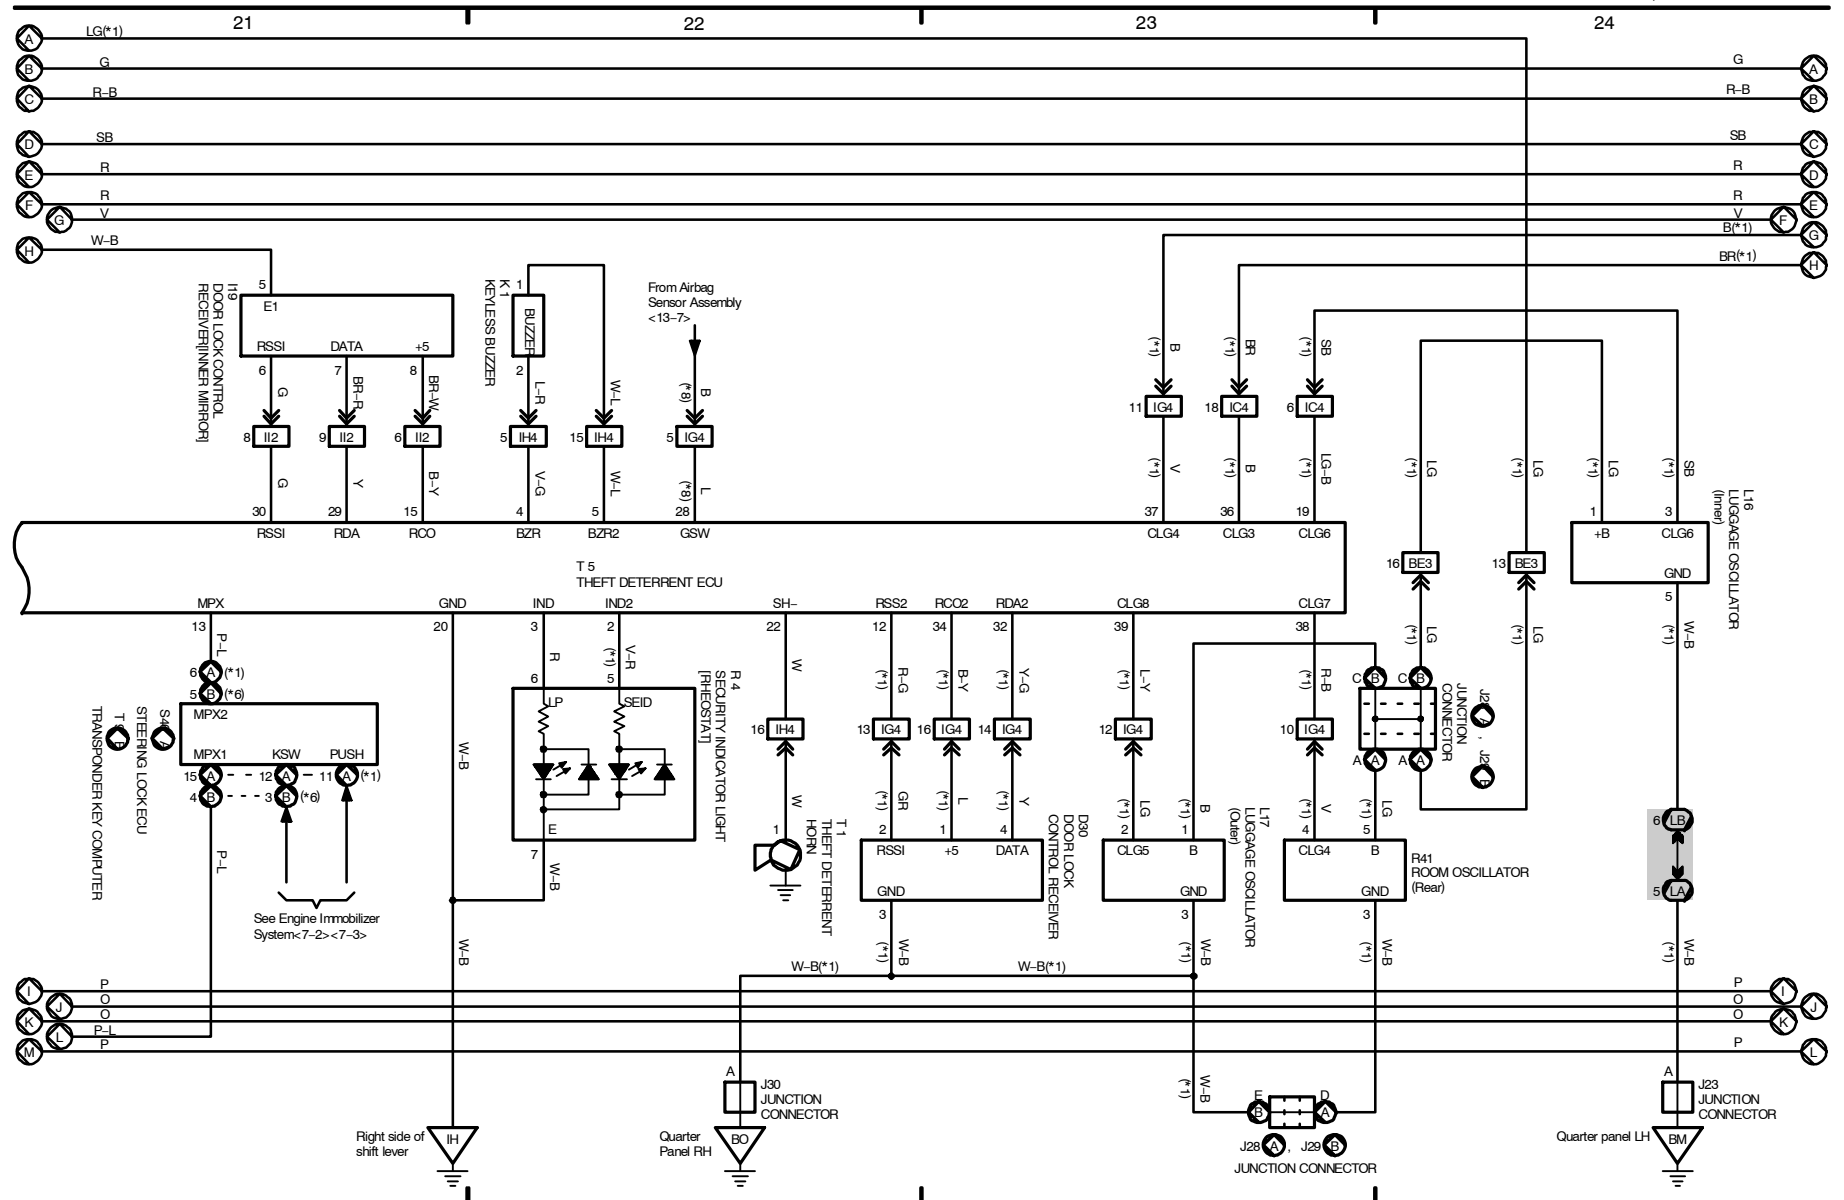

Multiplex Communication System (BEAN - Door Bus)

- 1 : w/ Smart Key System
- 6 : w/o Smart Key System
- 8 : Except Korea

2005 LEXUS LS 430 (EWD606U)