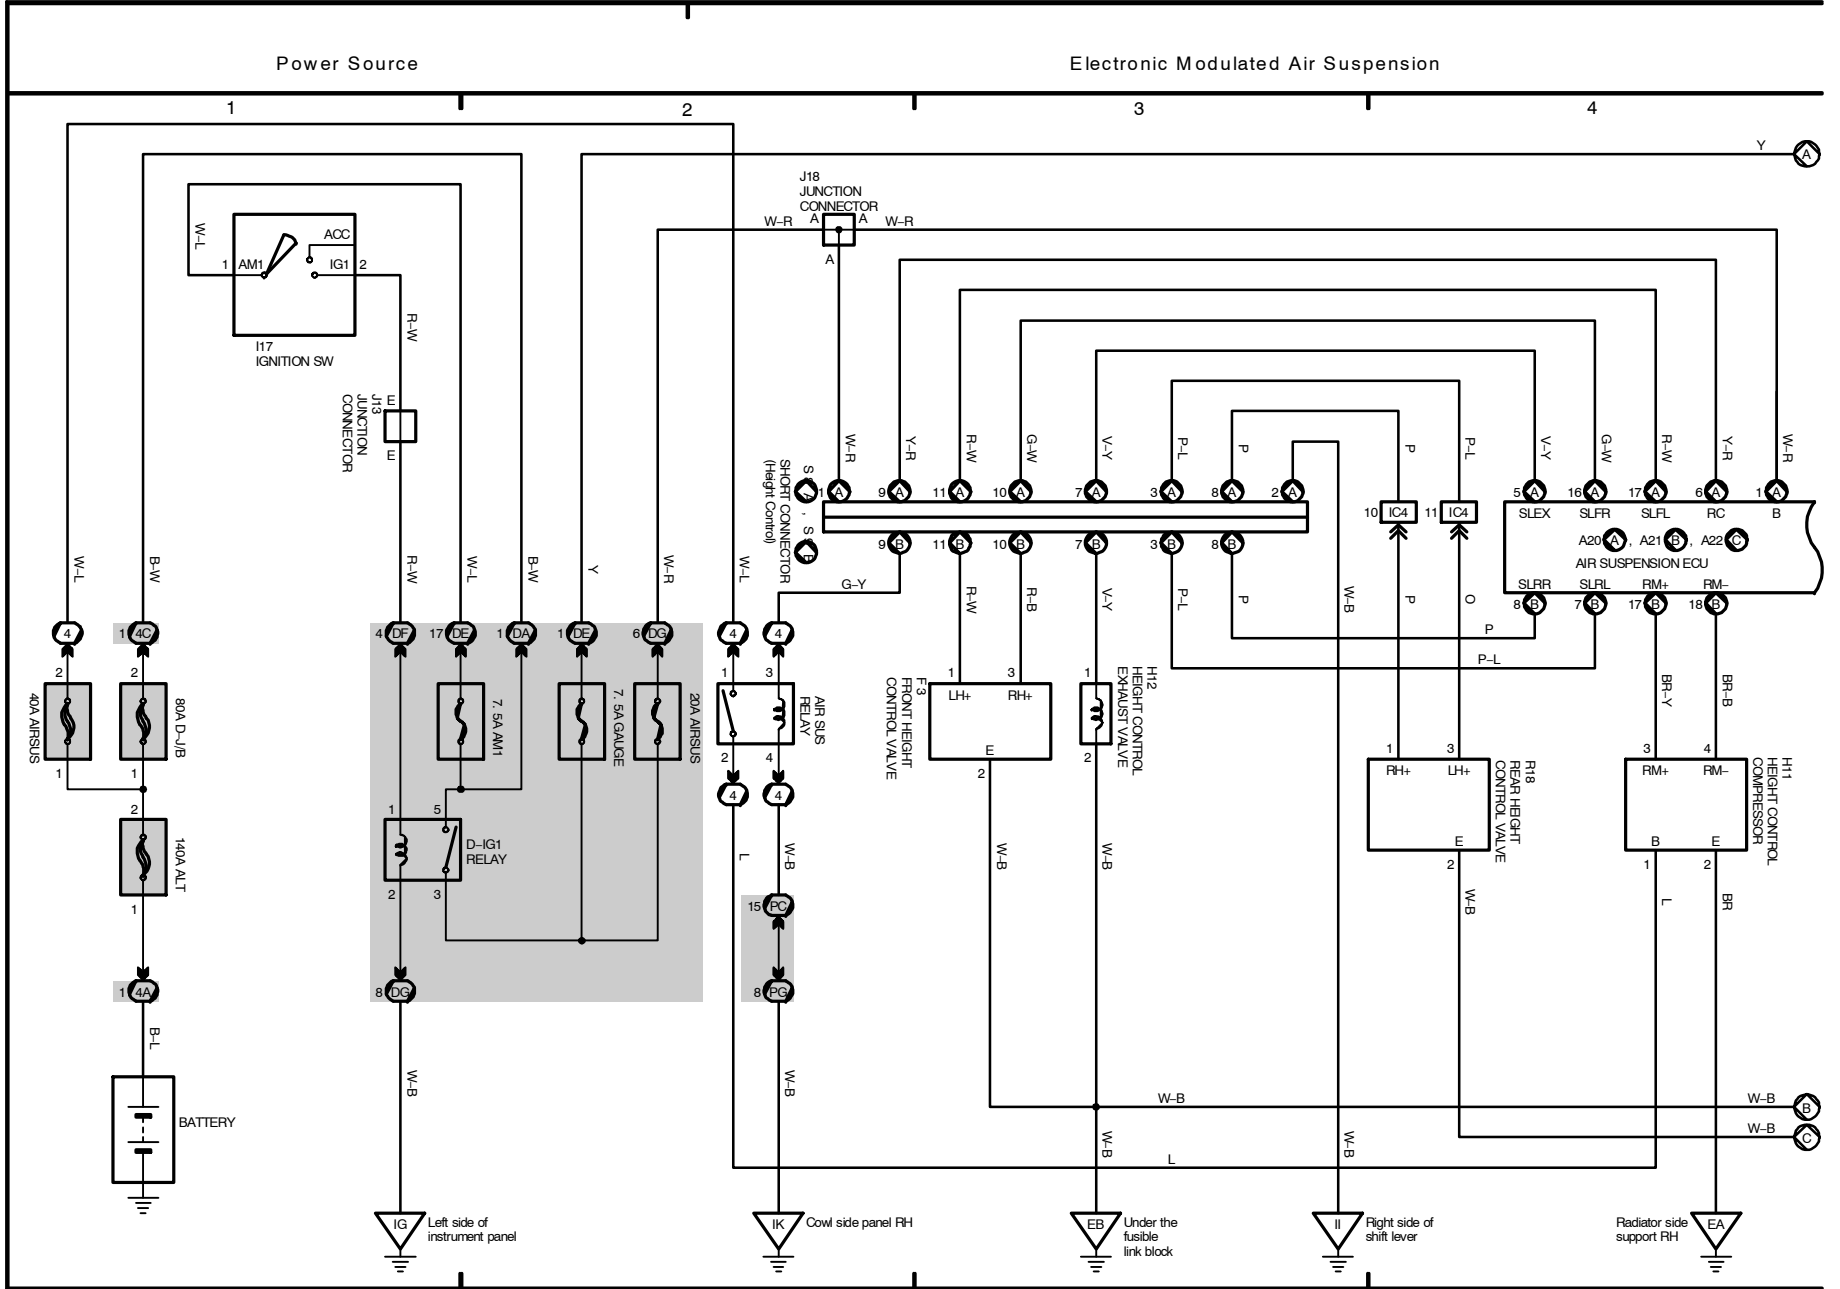

2005 LEXUS LS 430 (EWD0606U)

Cruise Control

2005 LEXUS LS 430 (EWD606U)

VSC and Tire Pressure Warning System

2005 LEXUS LS 430 (EWD606U)

2005 LEXUS LS 430 (EWD606U)

M OVERALL ELECTRICAL WIRING DIAGRAM

2005 LEXUS LS 430 (EWD606U)