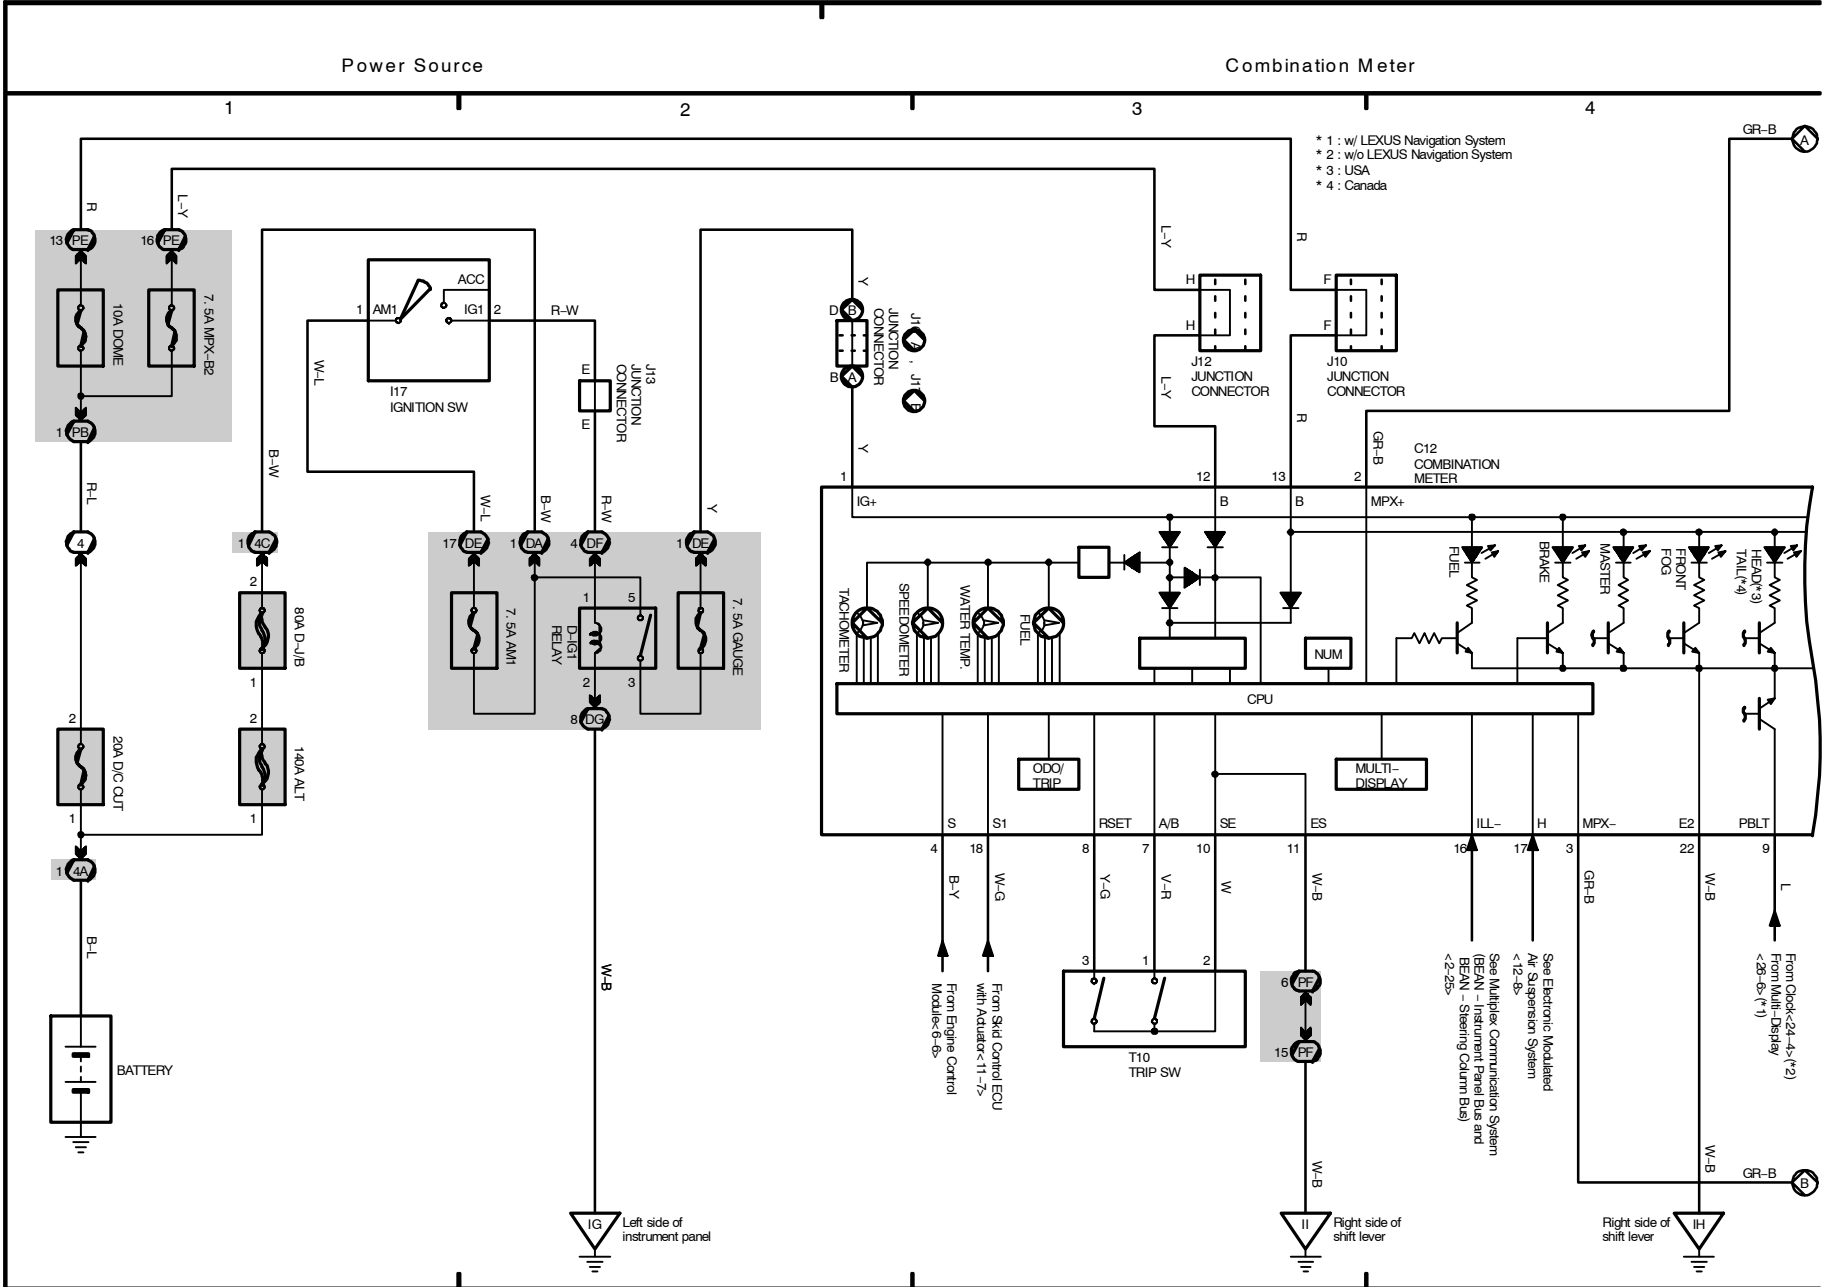

Audio System

- * 1: MARK LEVINSON
- * 2: Except *1
- * 6: Except 7 Speaker
- * 7: 7 Speaker

2005 LEXUS LS 430 (EWD0606U)

M OVERALL ELECTRICAL WIRING DIAGRAM

2005 LEXUS LS 430 (EWD606U)

Combination Meter

- * 1 : w/ LEXUS Navigation System
- * 2 : w/o LEXUS Navigation System
- * 5 : Malfunction Indicator Lamp
- * 6 : Except Korea
- * 7 : Korea