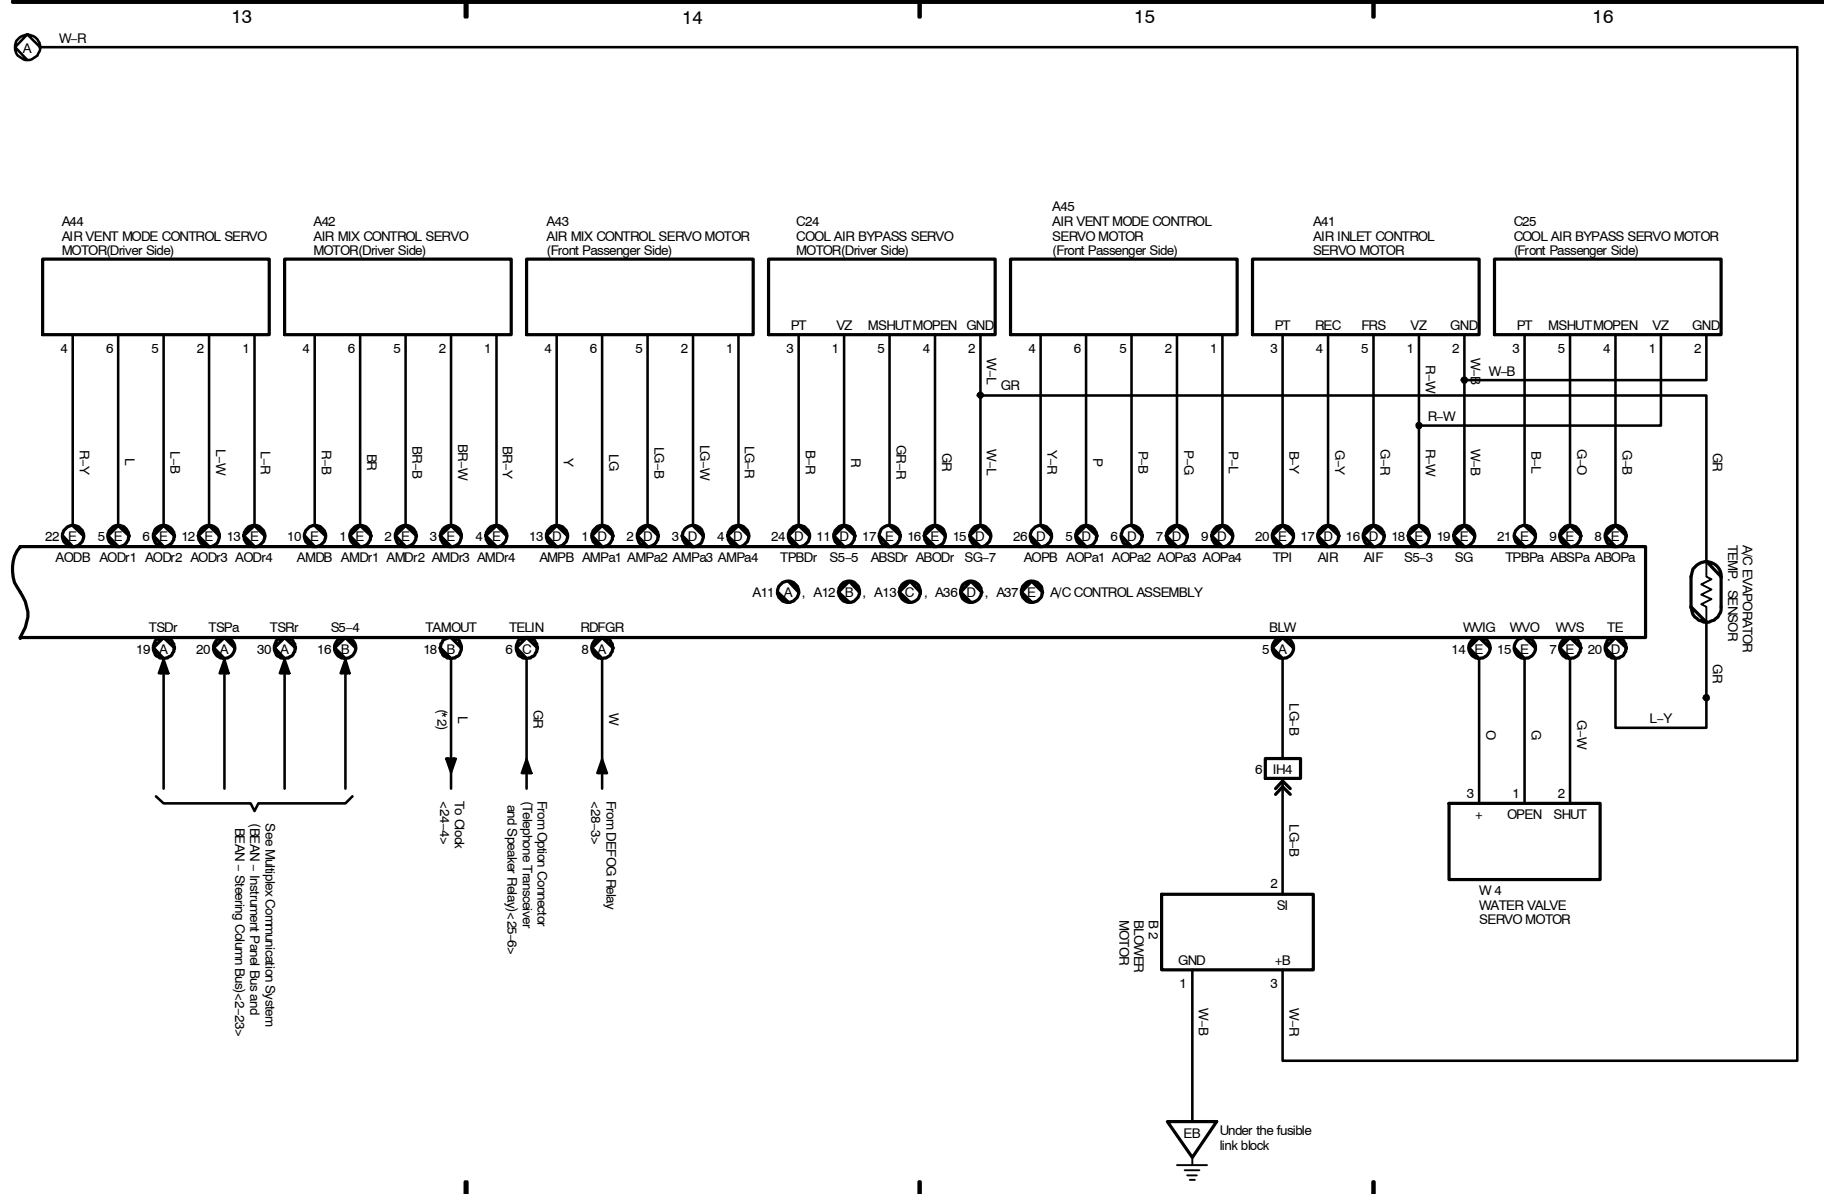

* 2 : w/o LEXUS Navigation System

2005 LEXUS LS 430 (EWD606U)

2005 LEXUS LS 430 (EWD0606U)

Climate Control Seat (Rear)

* 1 : w/ Climate Control Seat(Front)

2005 LEXUS LS 430 (EWD606U)