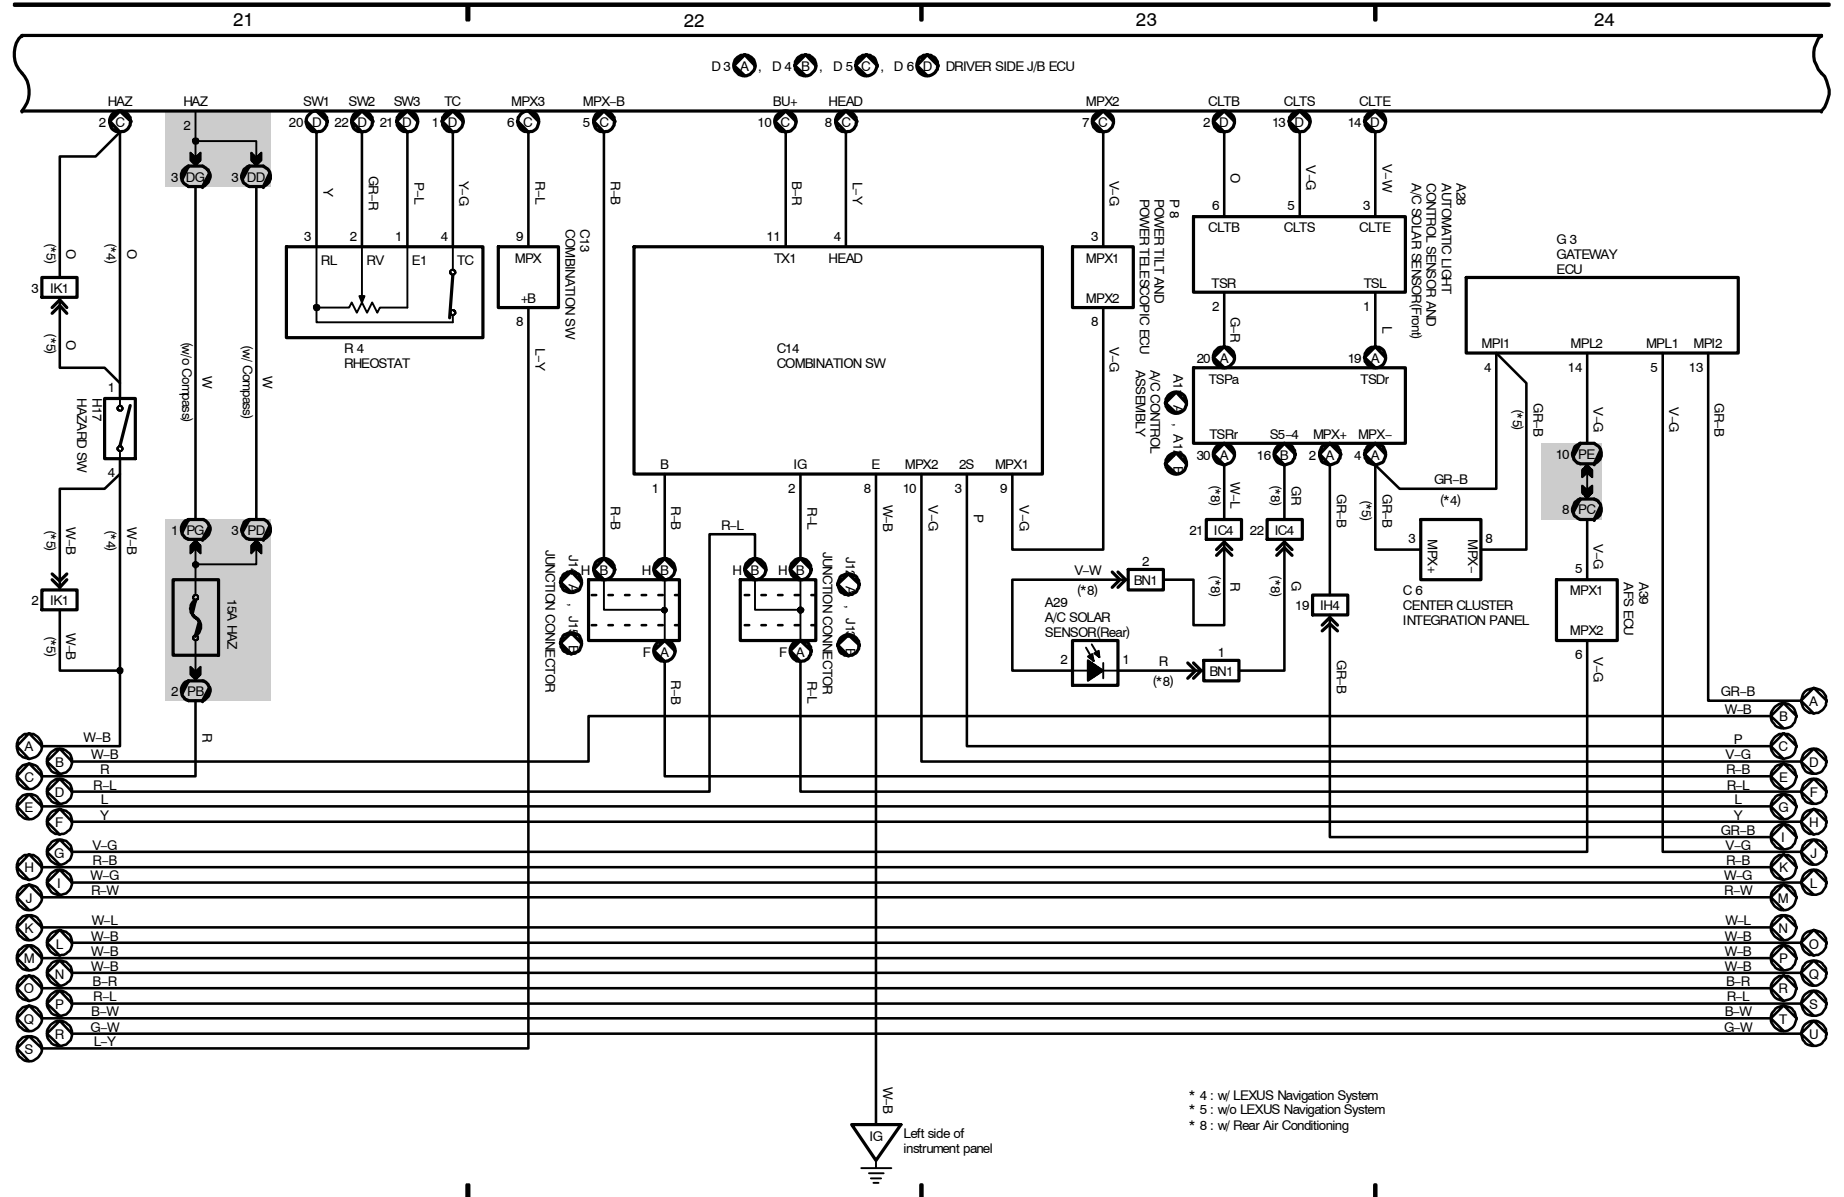

Multiplex Communication System
(BEAN - Instrument Panel Bus and BEAN - Steering Column Bus)

2005 LEXUS LS 430 (EWD606U)

* 4 : w/ LEXUS Navigation System
* 5 : w/o LEXUS Navigation System
* 8 : w/ Rear Air Conditioning