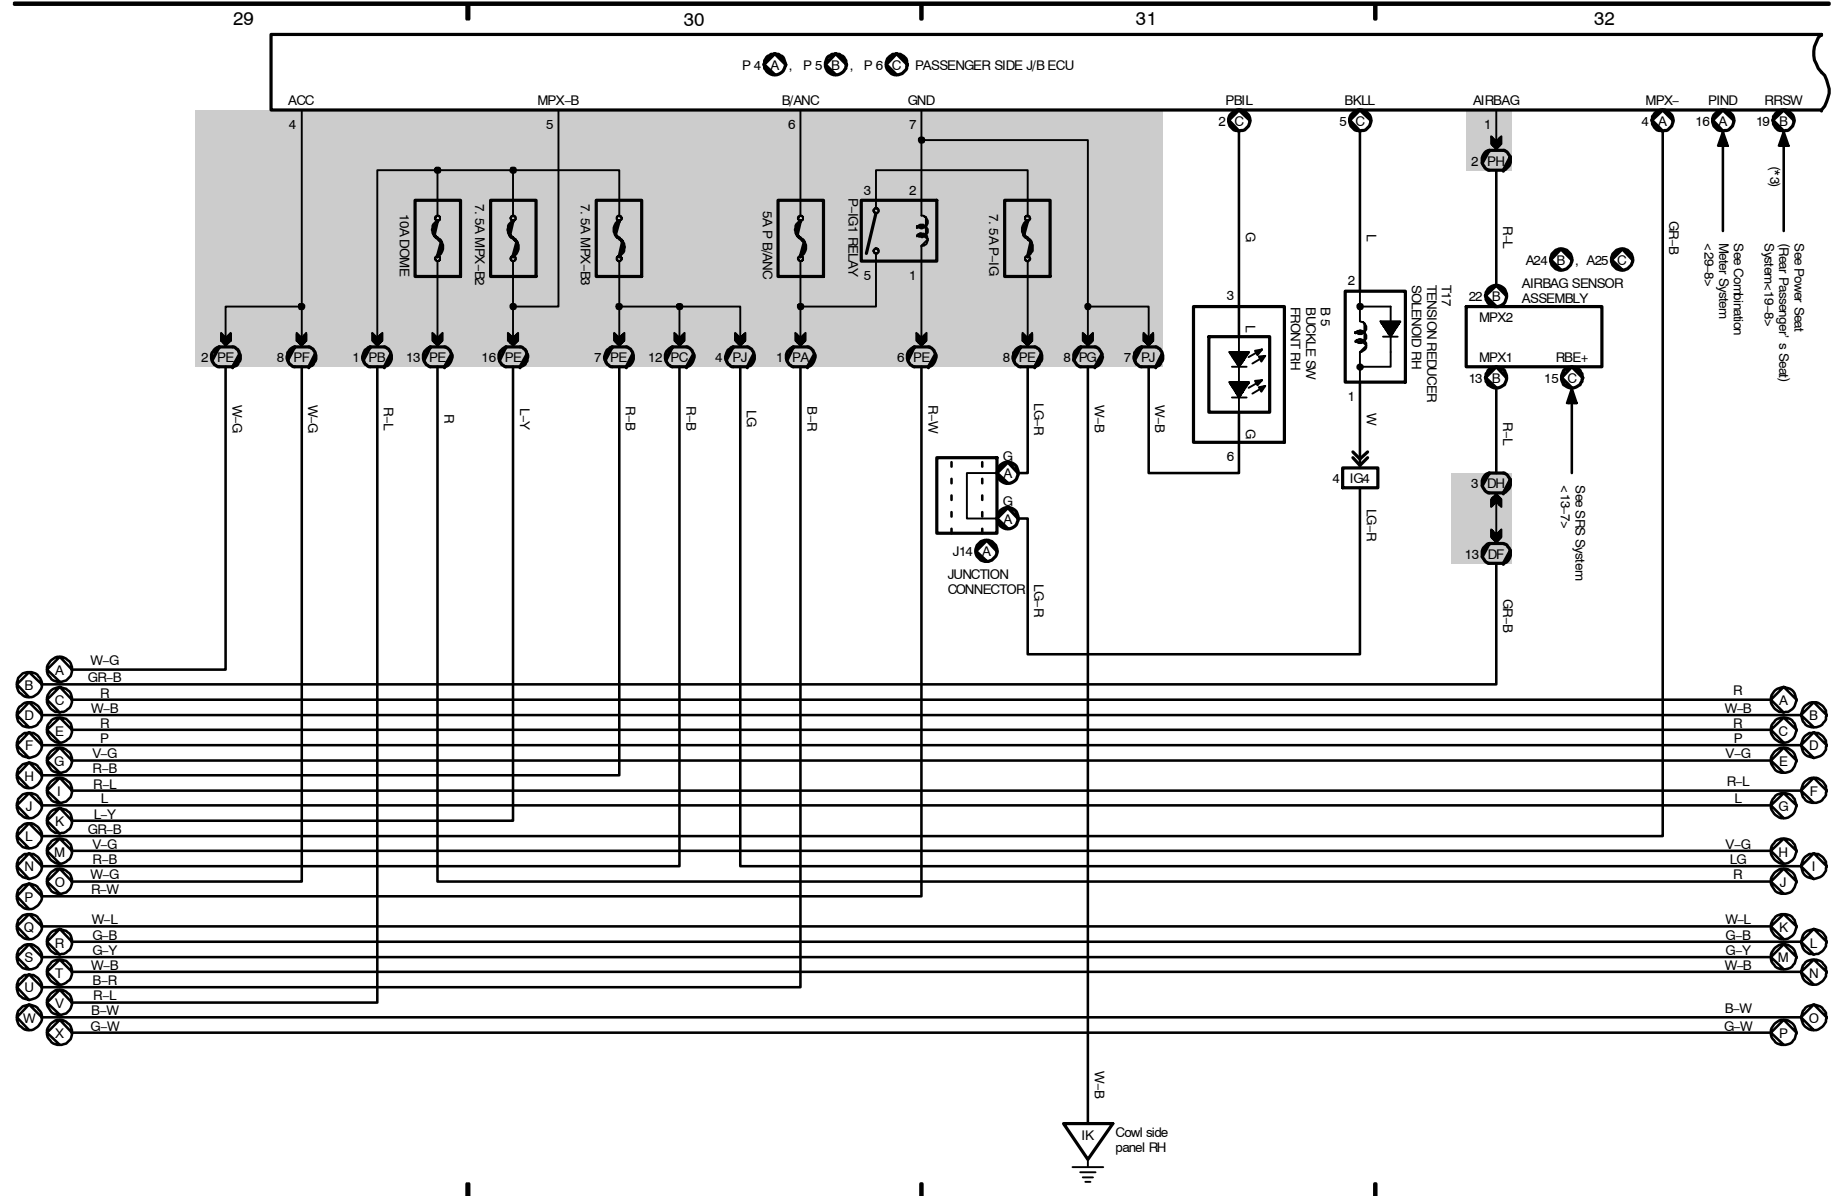

Multiplex Communication System
(BEAN - Instrument Panel Bus and BEAN - Steering Column Bus)

* 3 : w Rear Power Seat

2005 LEXUS LS 430 (EWD606U)