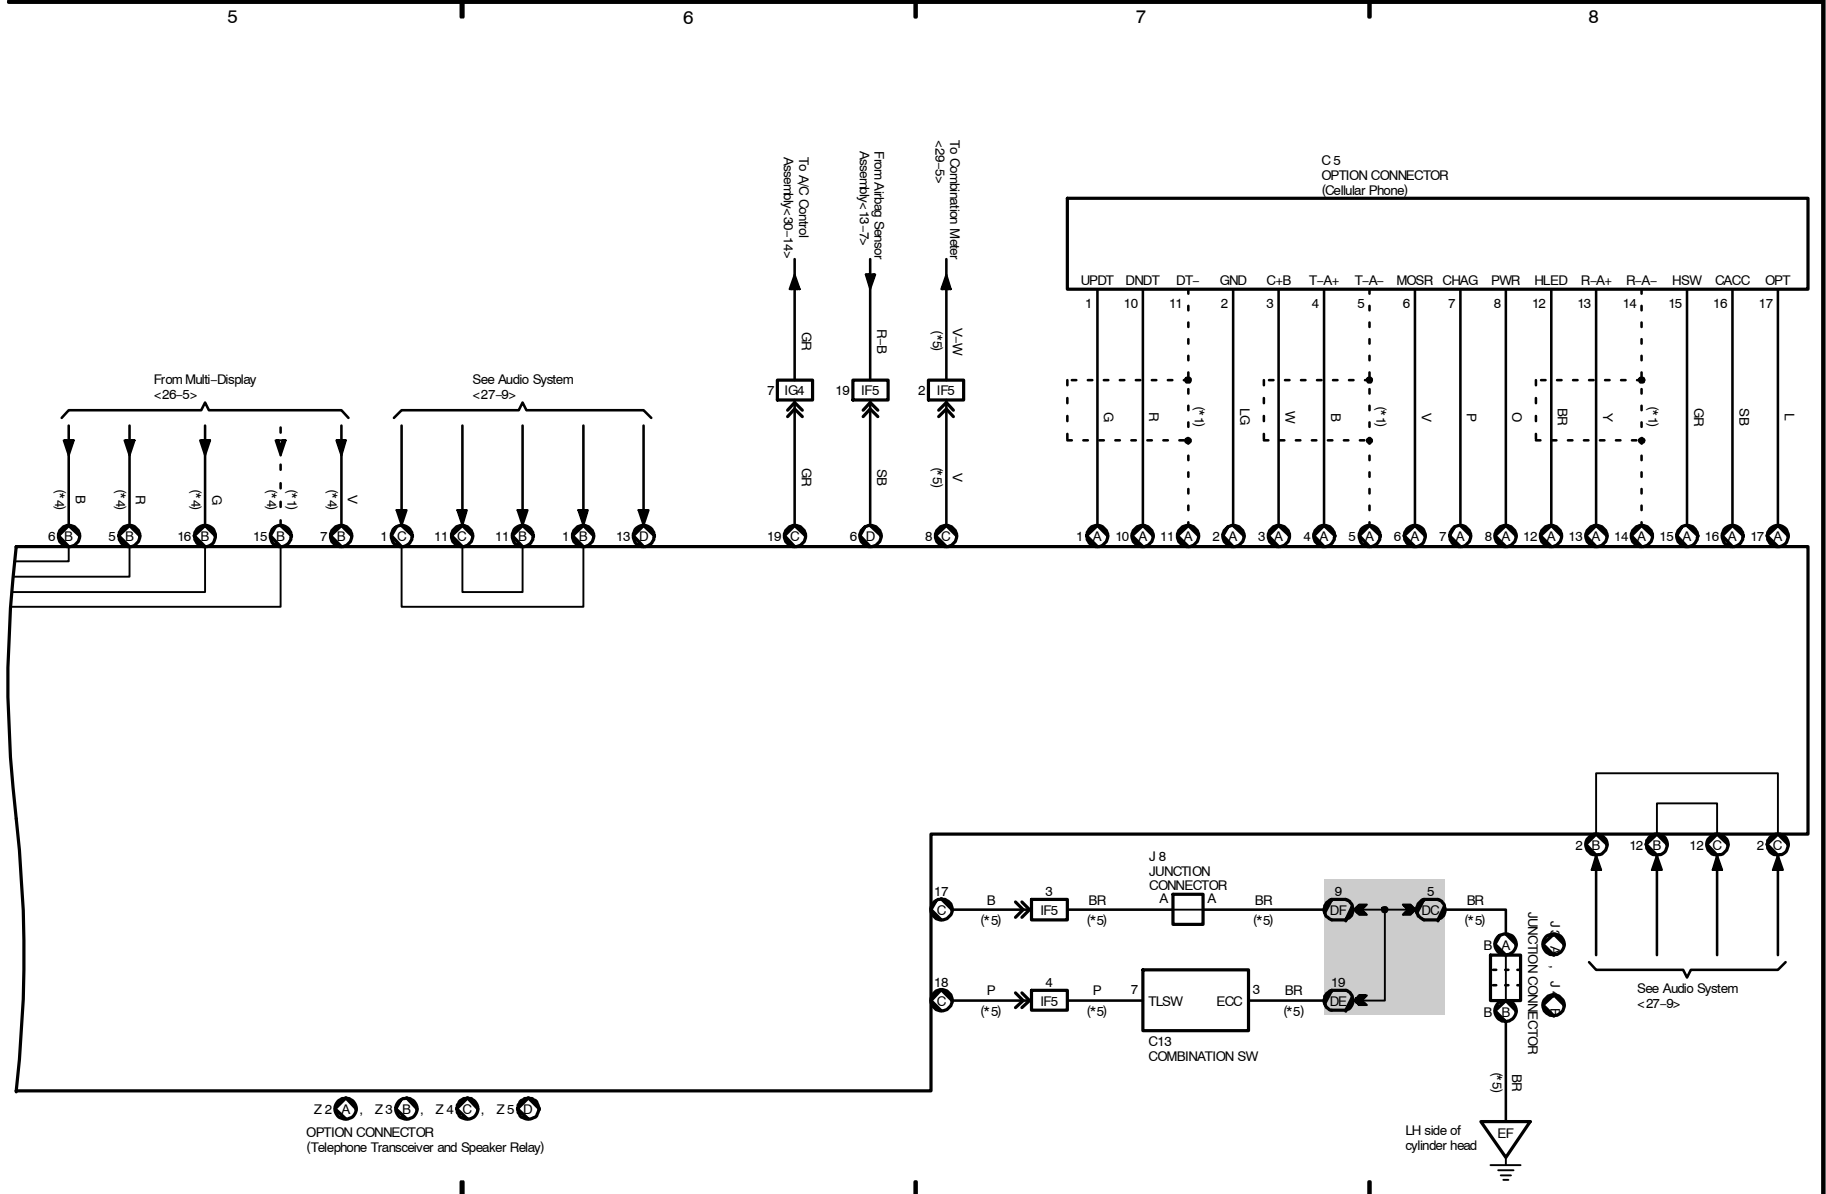

Option Connector
(Cellular Mobile Telephone and/or LEXUS Link System (Mayday System))

- 1 : Shielded
- 4 : w/ LEXUS Navigation System
- 5 : w/o LEXUS Navigation System

2005 LEXUS LS 430 (EWD606U)