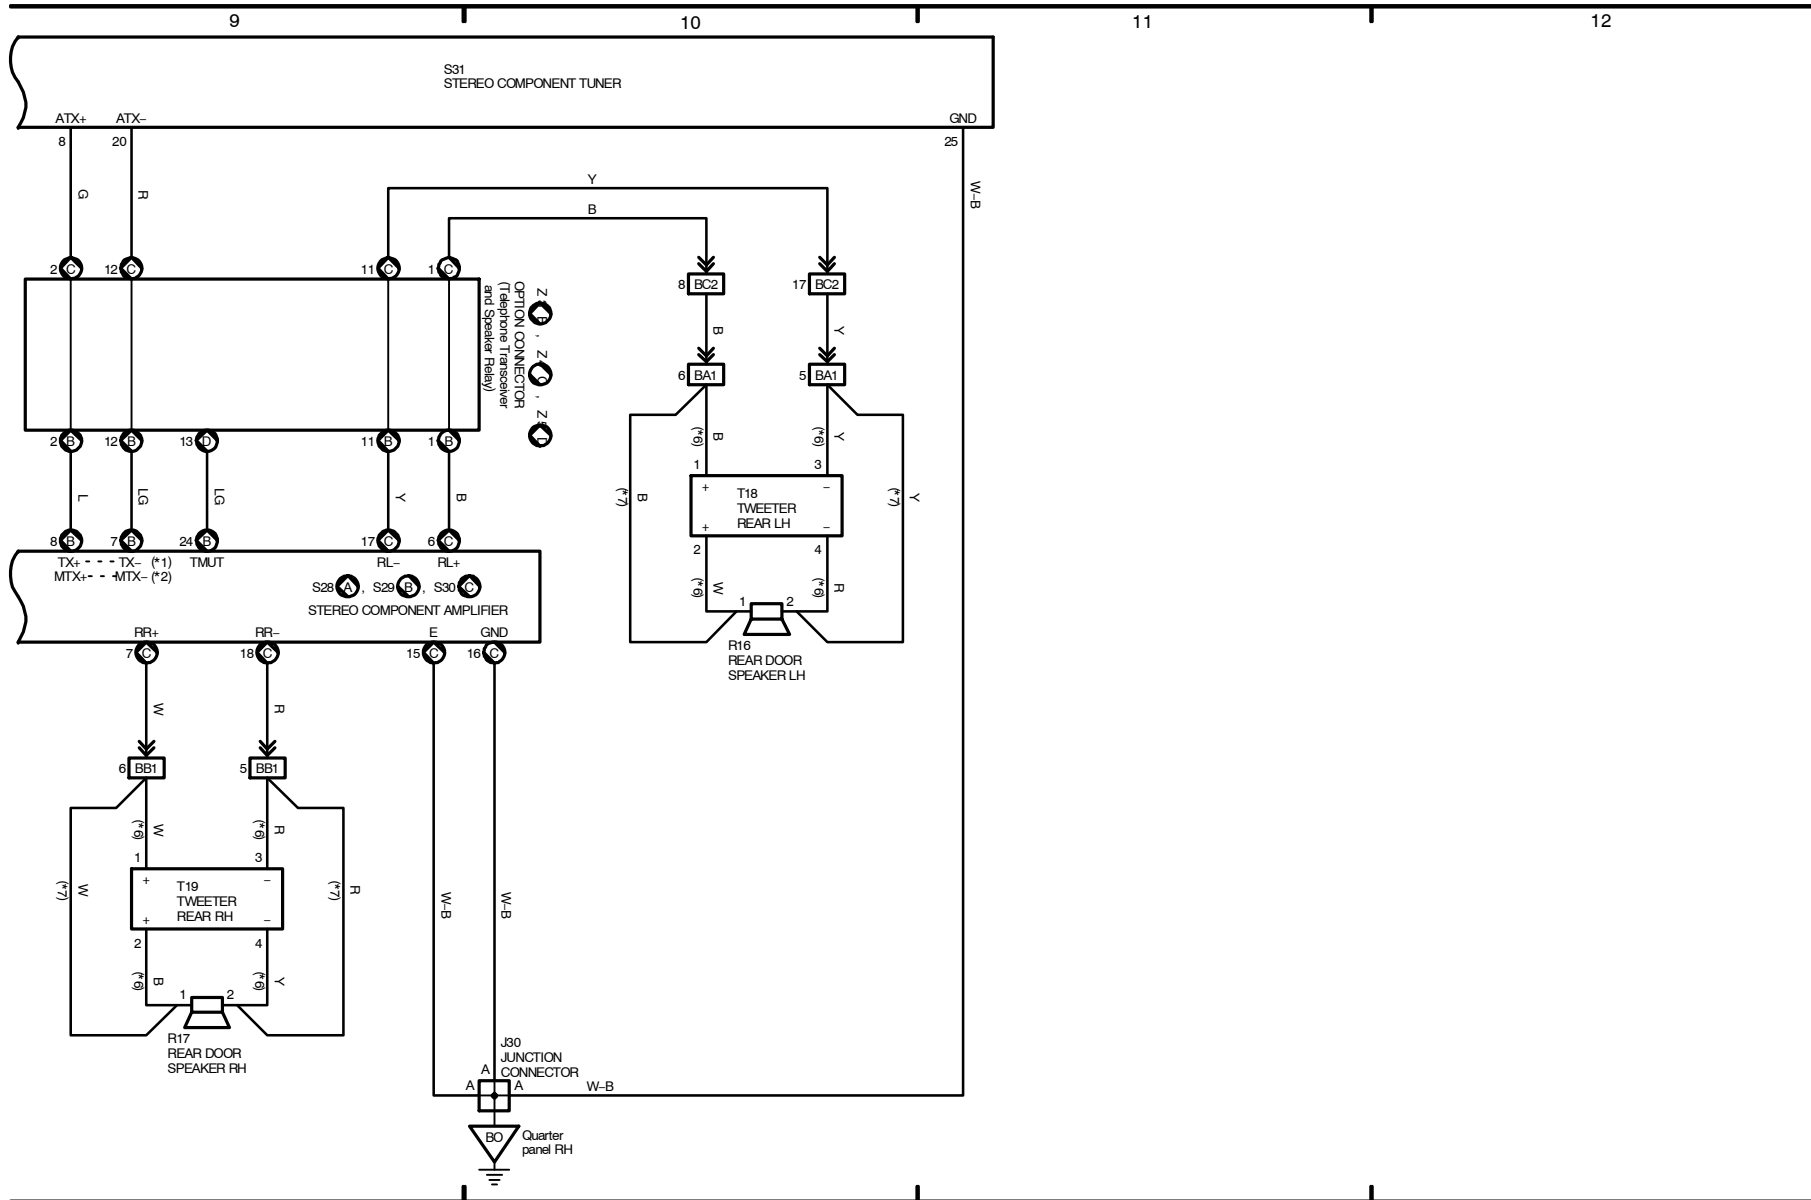

Audio System

- * 1: MARK LEVINSON
- * 2: Except *1
- * 6: Except 7 Speaker
- * 7: 7 Speaker

2005 LEXUS LS 430 (EWD0606U)

M OVERALL ELECTRICAL WIRING DIAGRAM

2005 LEXUS LS 430 (EWD606U)

Combination Meter

- * 1 : w/ LEXUS Navigation System
- * 2 : w/o LEXUS Navigation System
- * 5 : Malfunction Indicator Lamp
- * 6 : Except Korea
- * 7 : Korea