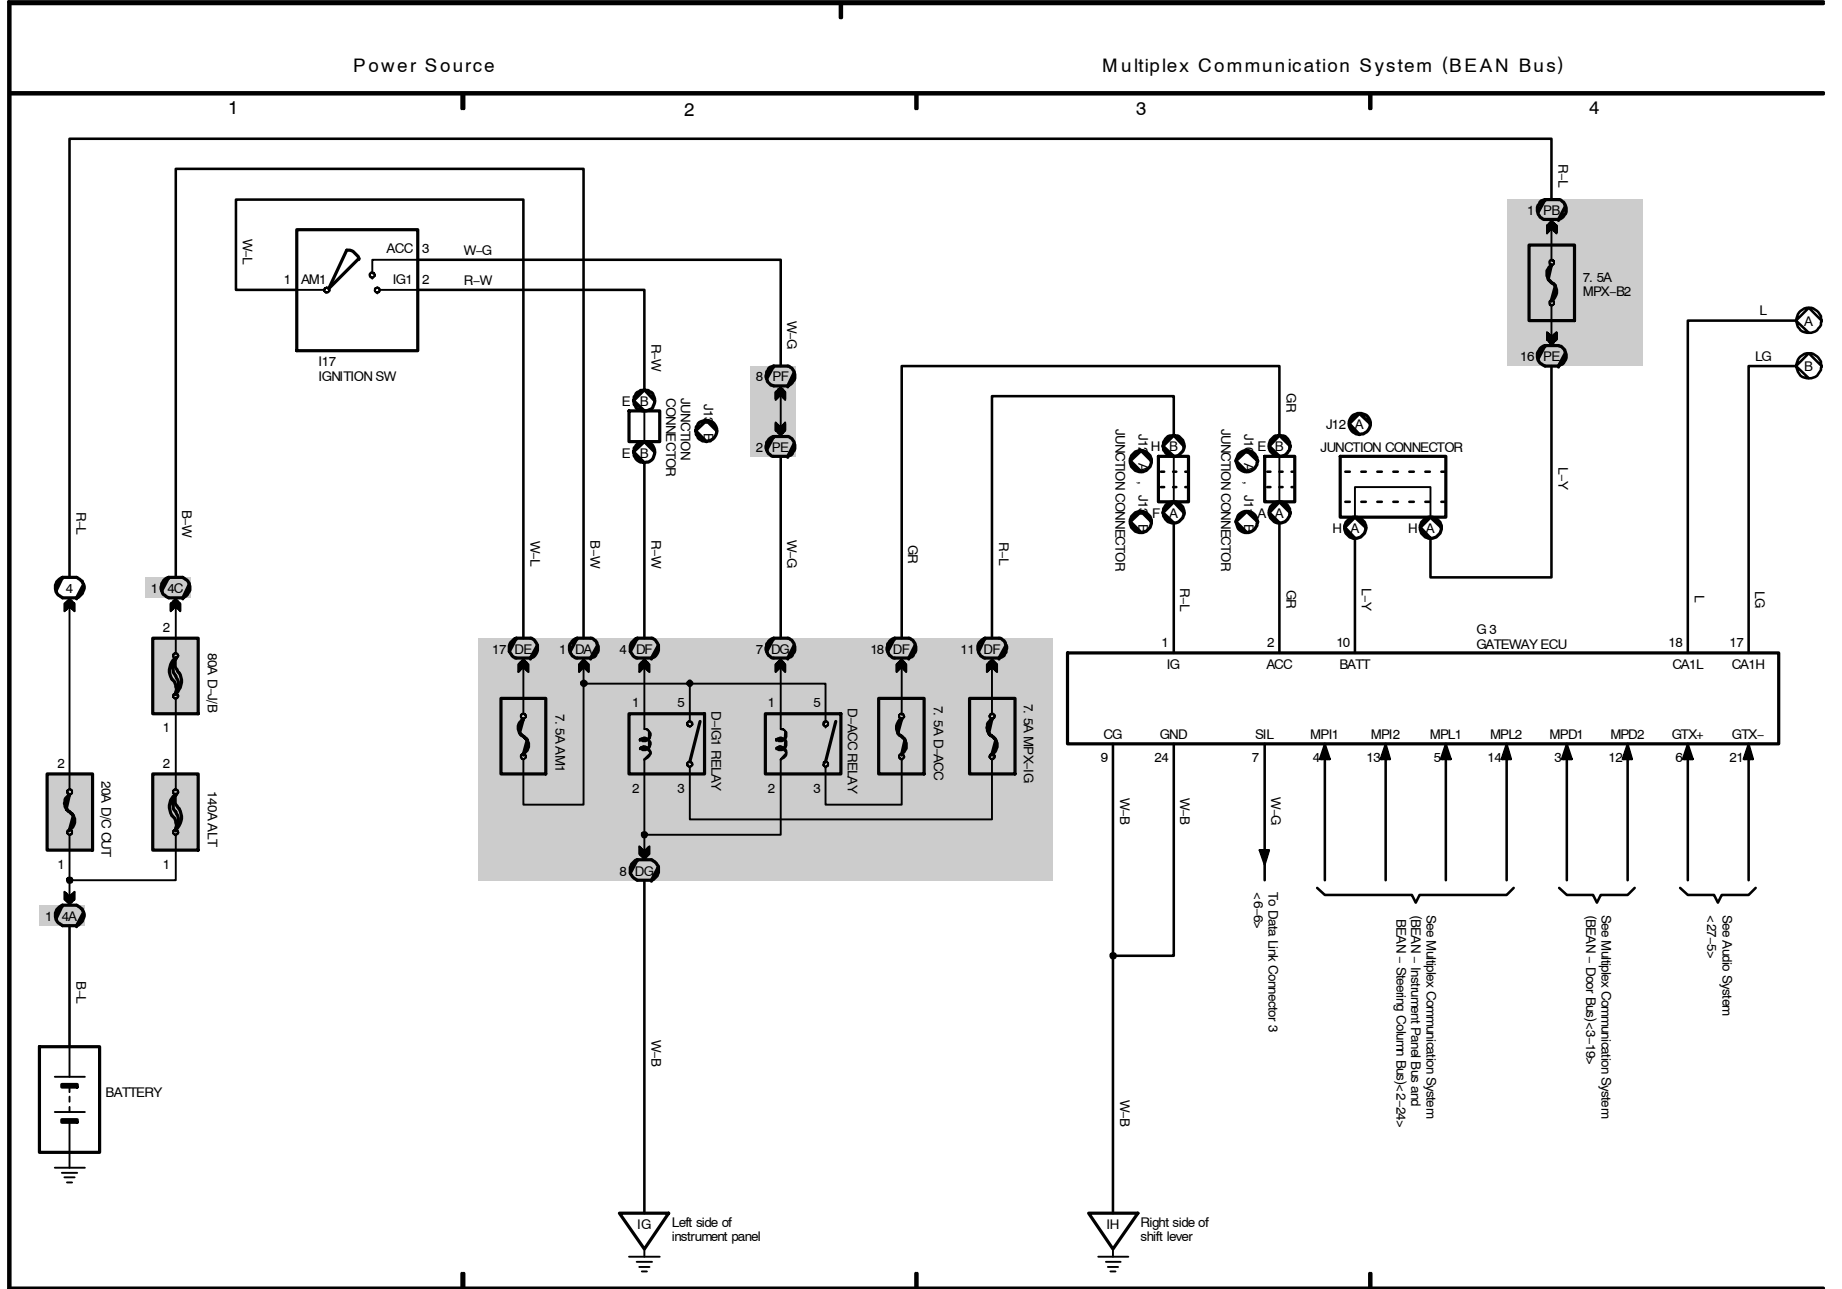

M OVERALL ELECTRICAL WIRING DIAGRAM

Multiplex Communication System (CAN Bus)

- * 1 : w/ LEXUS Navigation System
- * 2 : wo LEXUS Navigation System
- * 3 : w/ Dynamic Radar/Laser Cruise Control System
- * 4 : w/ Electronic Modulated Air Suspension
- * 5 : w/ Pre-Collision Safety System