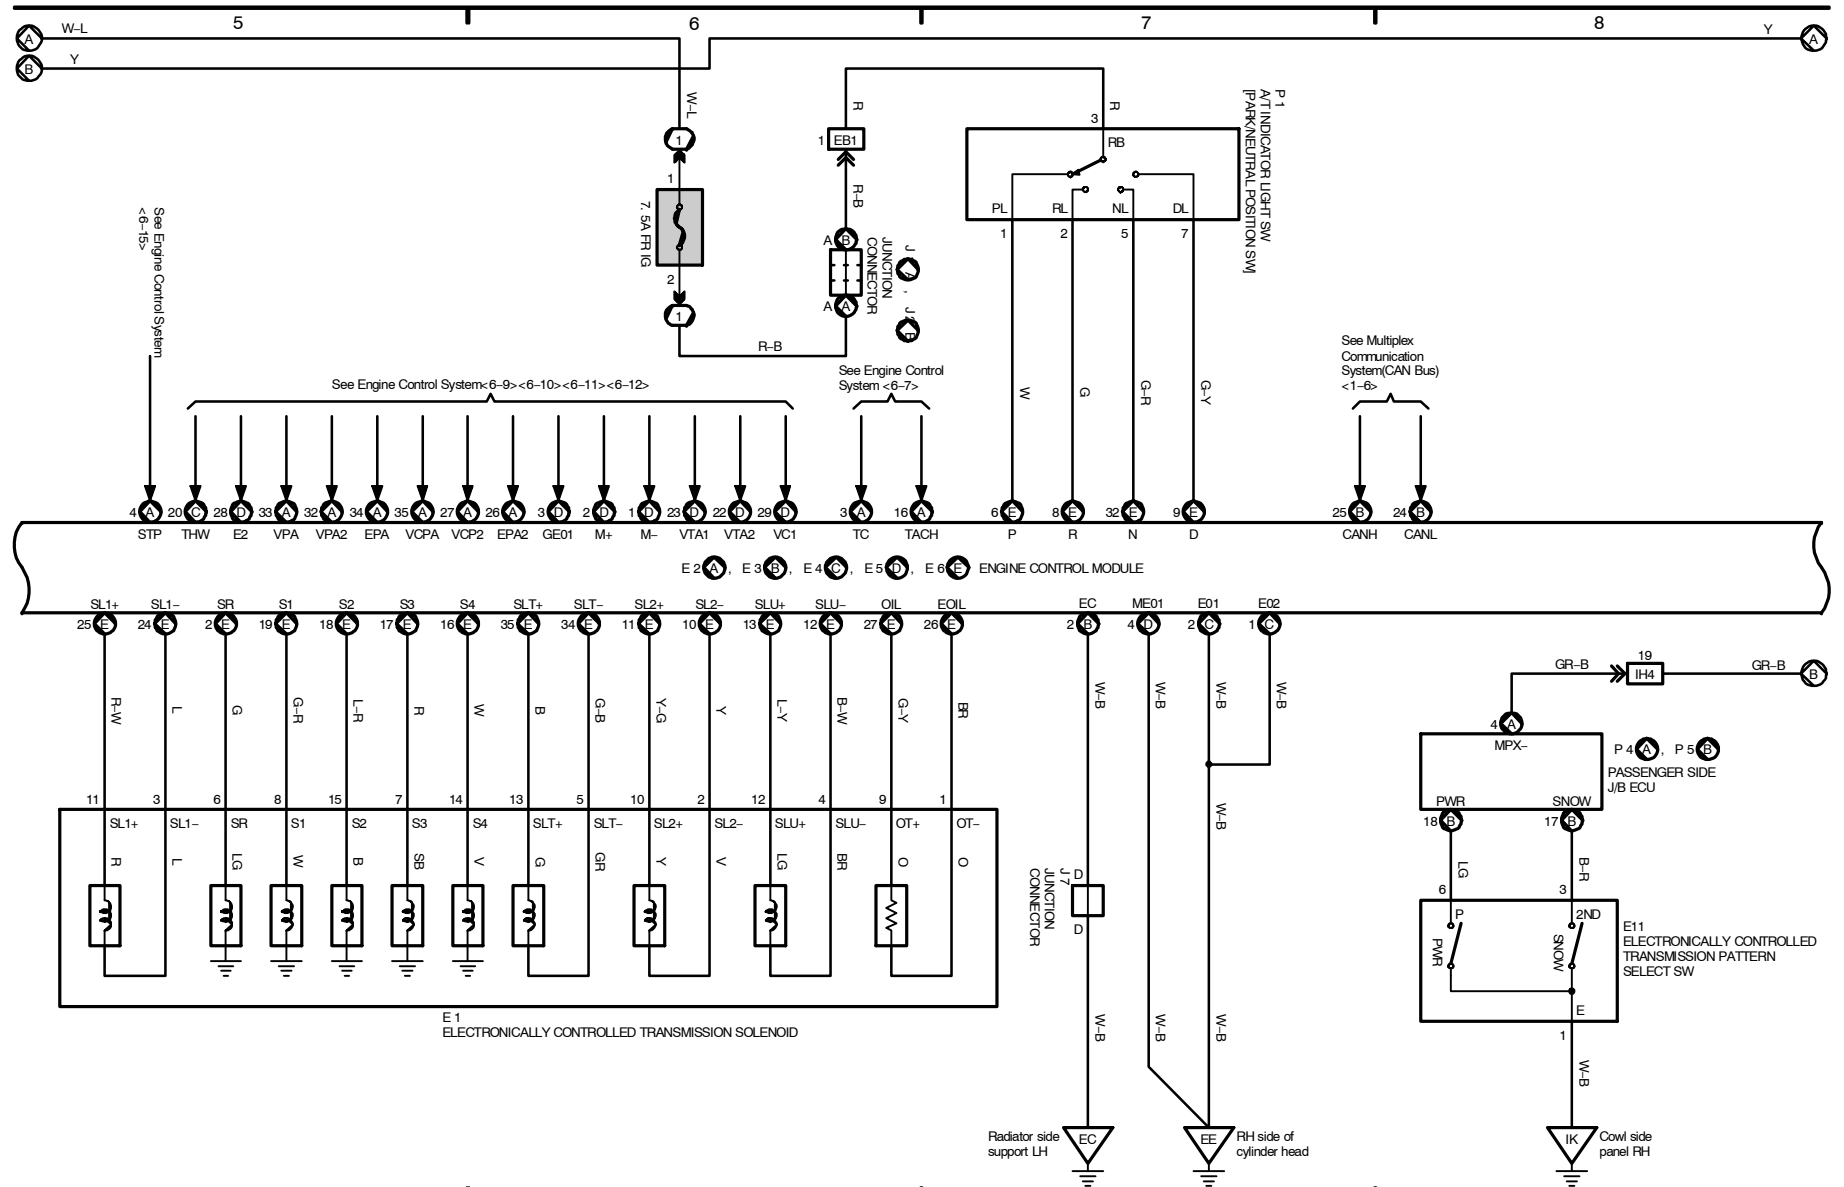

Electronically Controlled Transmission and A/T Indicator

2005 LEXUS LS 430 (EWD606U)