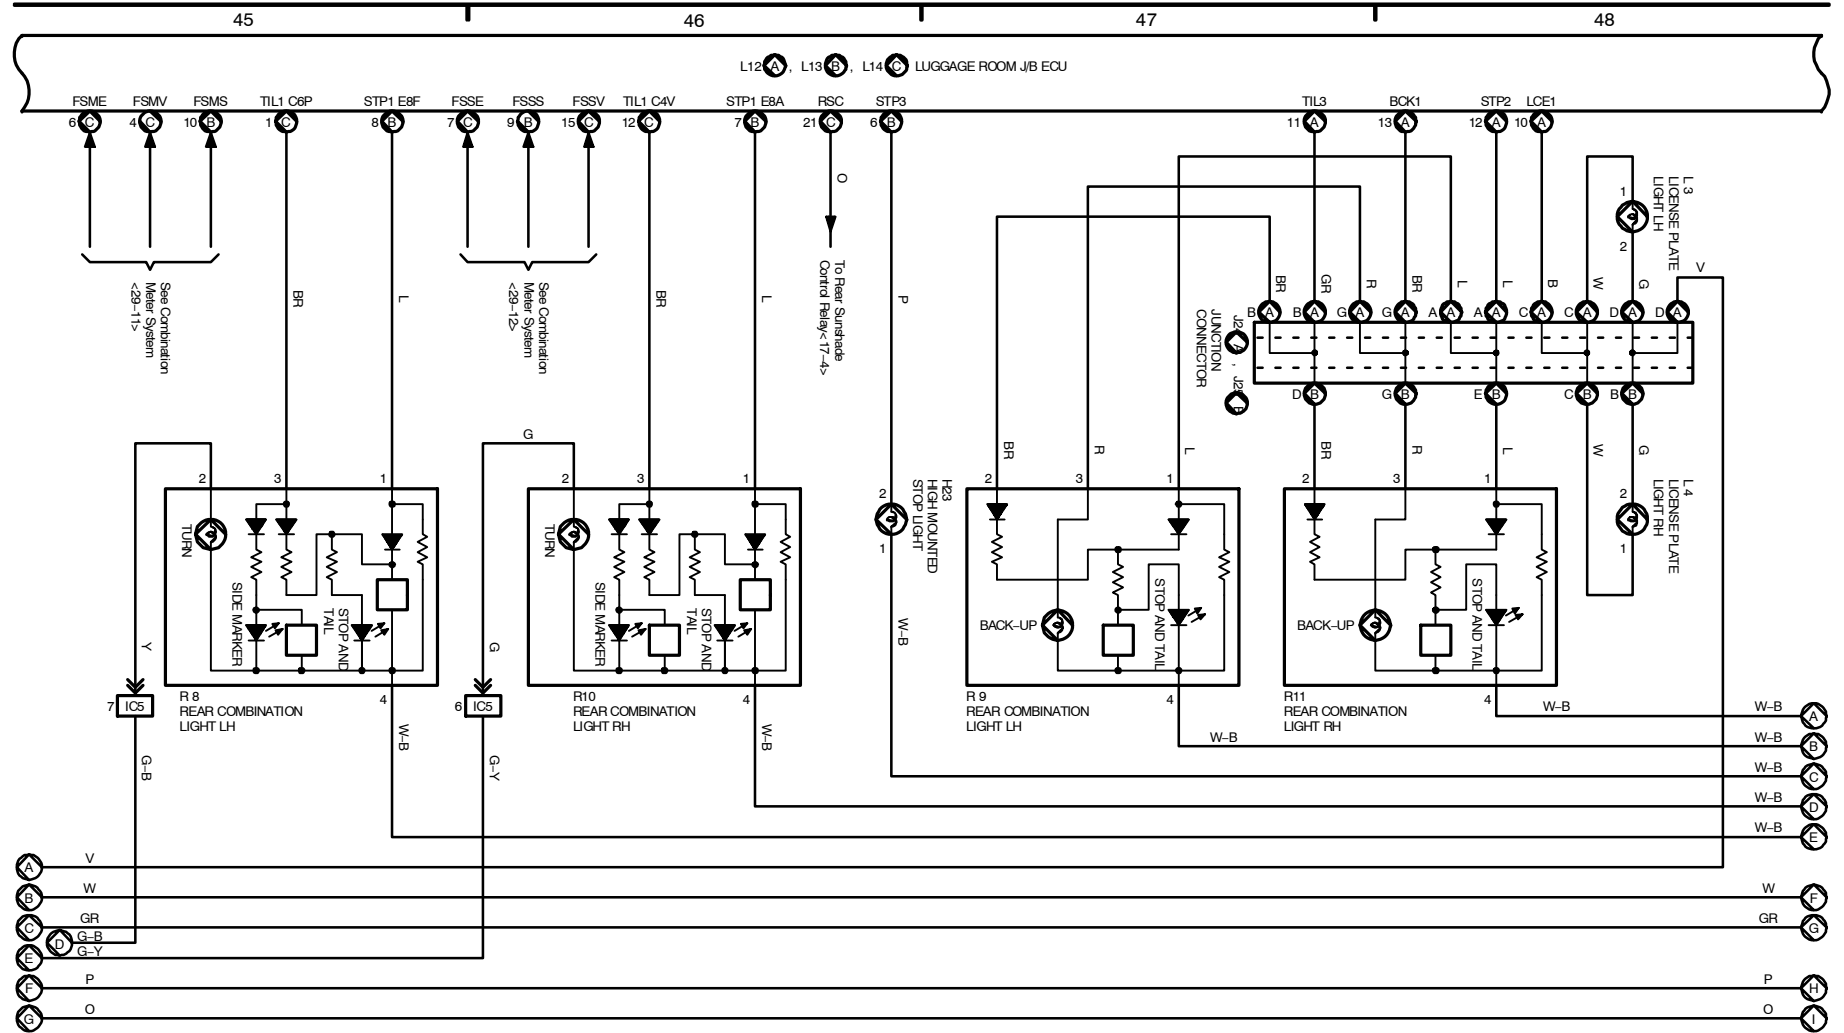

Multiplex Communication System
(BEAN - Instrument Panel Bus and BEAN - Steering Column Bus)

2005 LEXUS LS 430 (EWD606U)