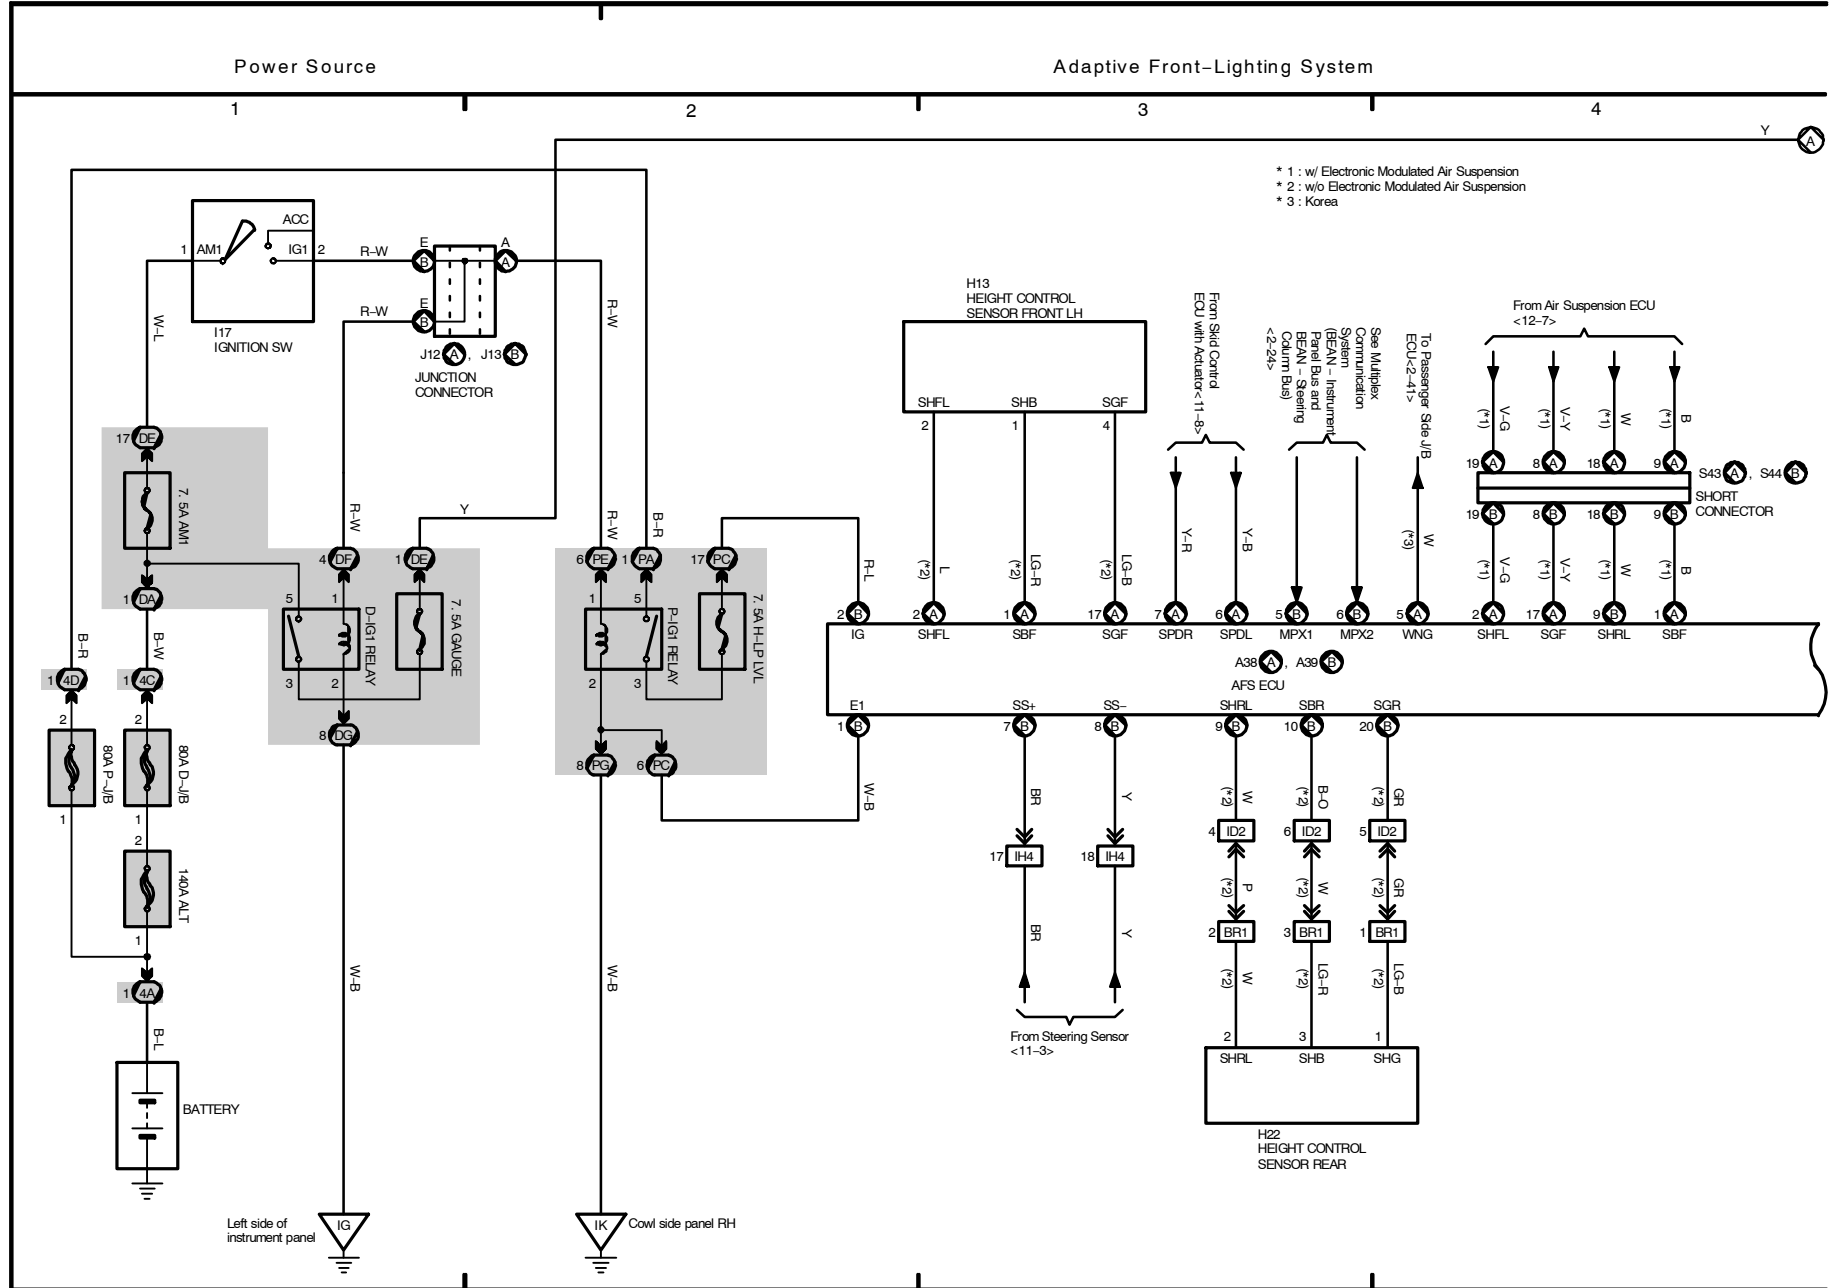

Electronic Modulated Air Suspension

2005 LEXUS LS 430 (EWD606U)

M OVERALL ELECTRICAL WIRING DIAGRAM

2005 LEXUS LS 430 (EWD606U)

SRS

* 1 : Except Korea

2005 LEXUS LS 430 (EWD606U)

2005 LEXUS LS 430 (EWD606U)