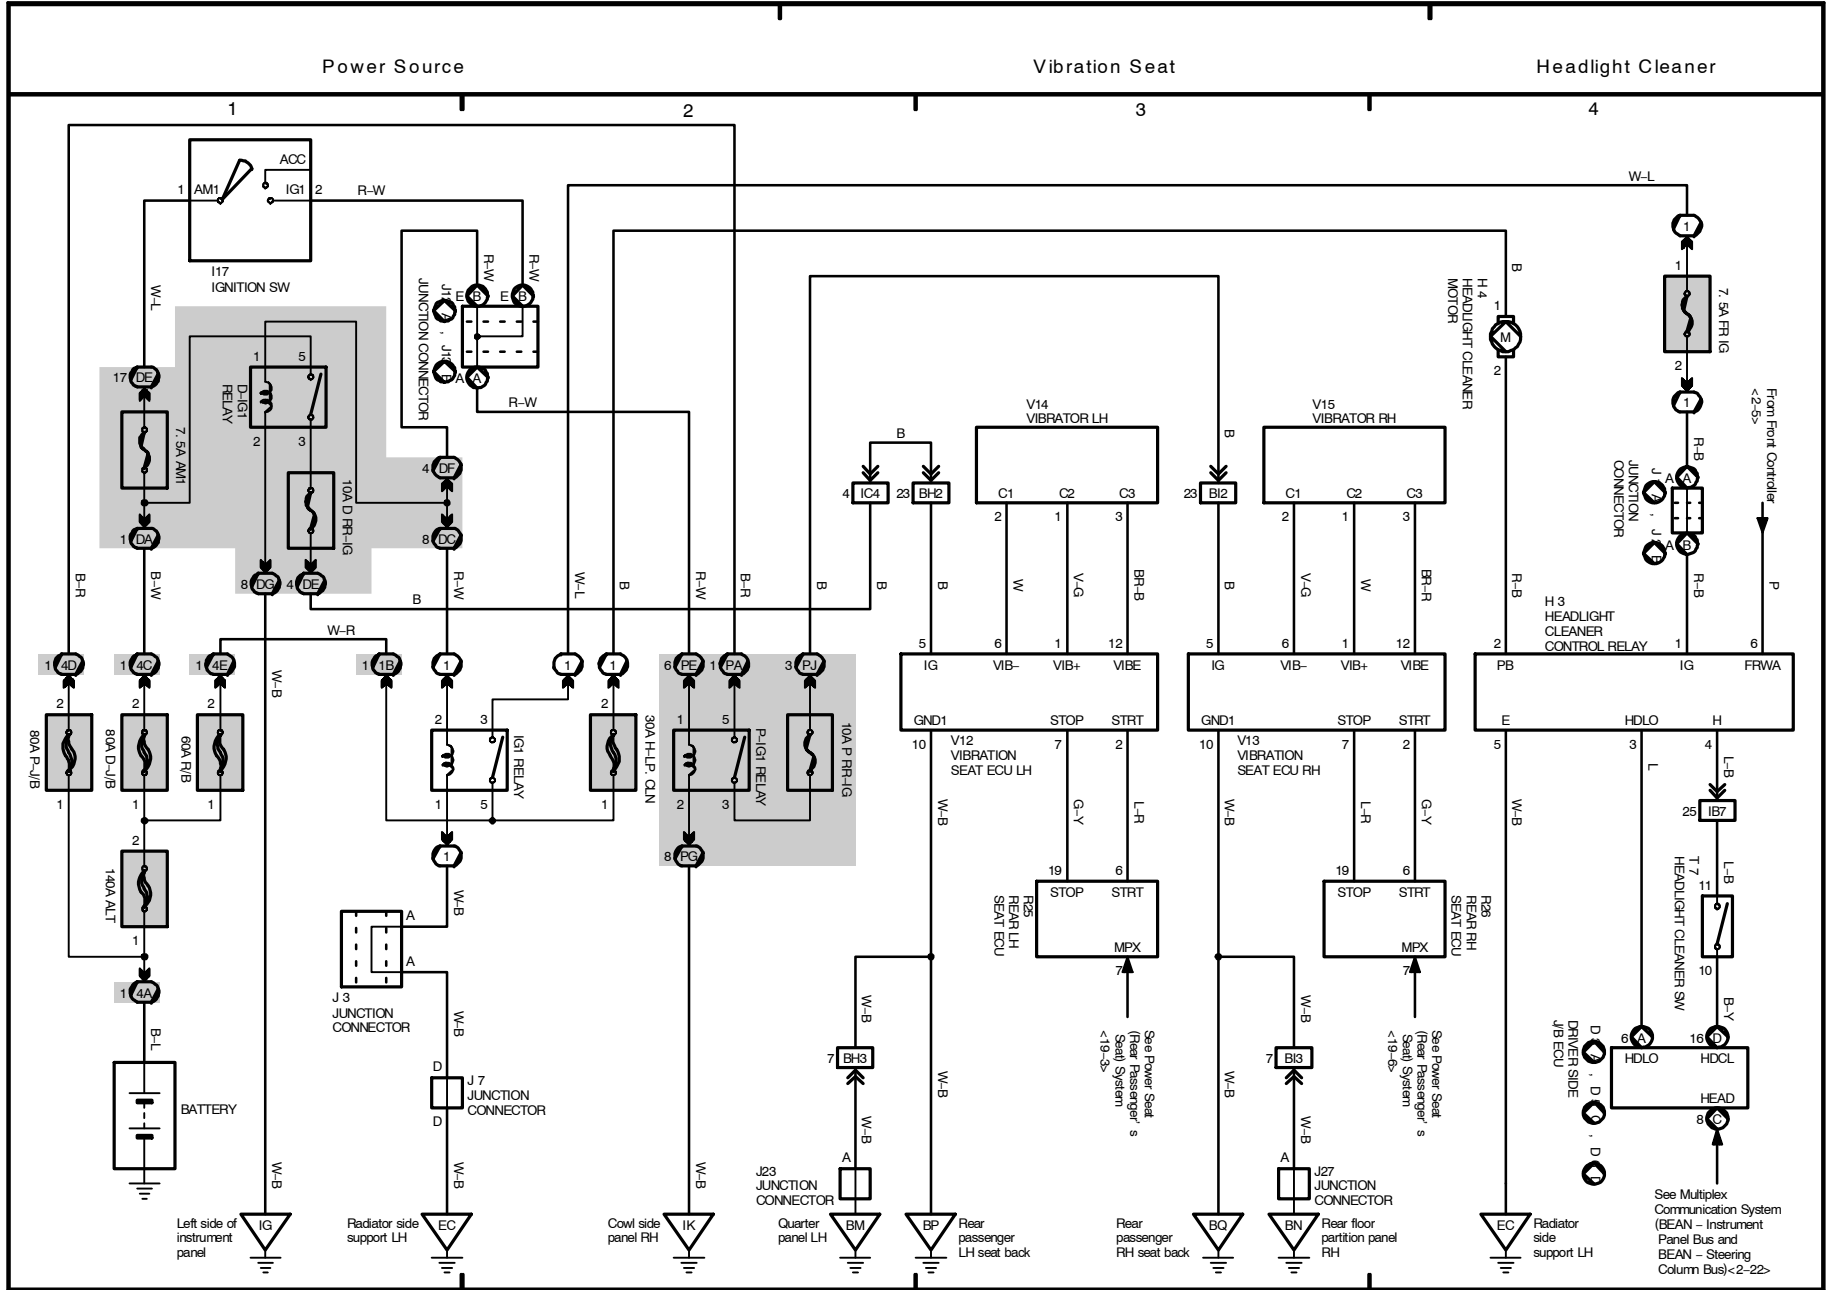

See Multiplex Communication System (BEAN - Instrument Panel Bus and BEAN - Steering Column Bus) <2-22>

M OVERALL ELECTRICAL WIRING DIAGRAM

2005 LEXUS LS 430 (EWD606U)

Option Connector
(Cellular Mobile Telephone and/or LEXUS Link System (Mayday System))