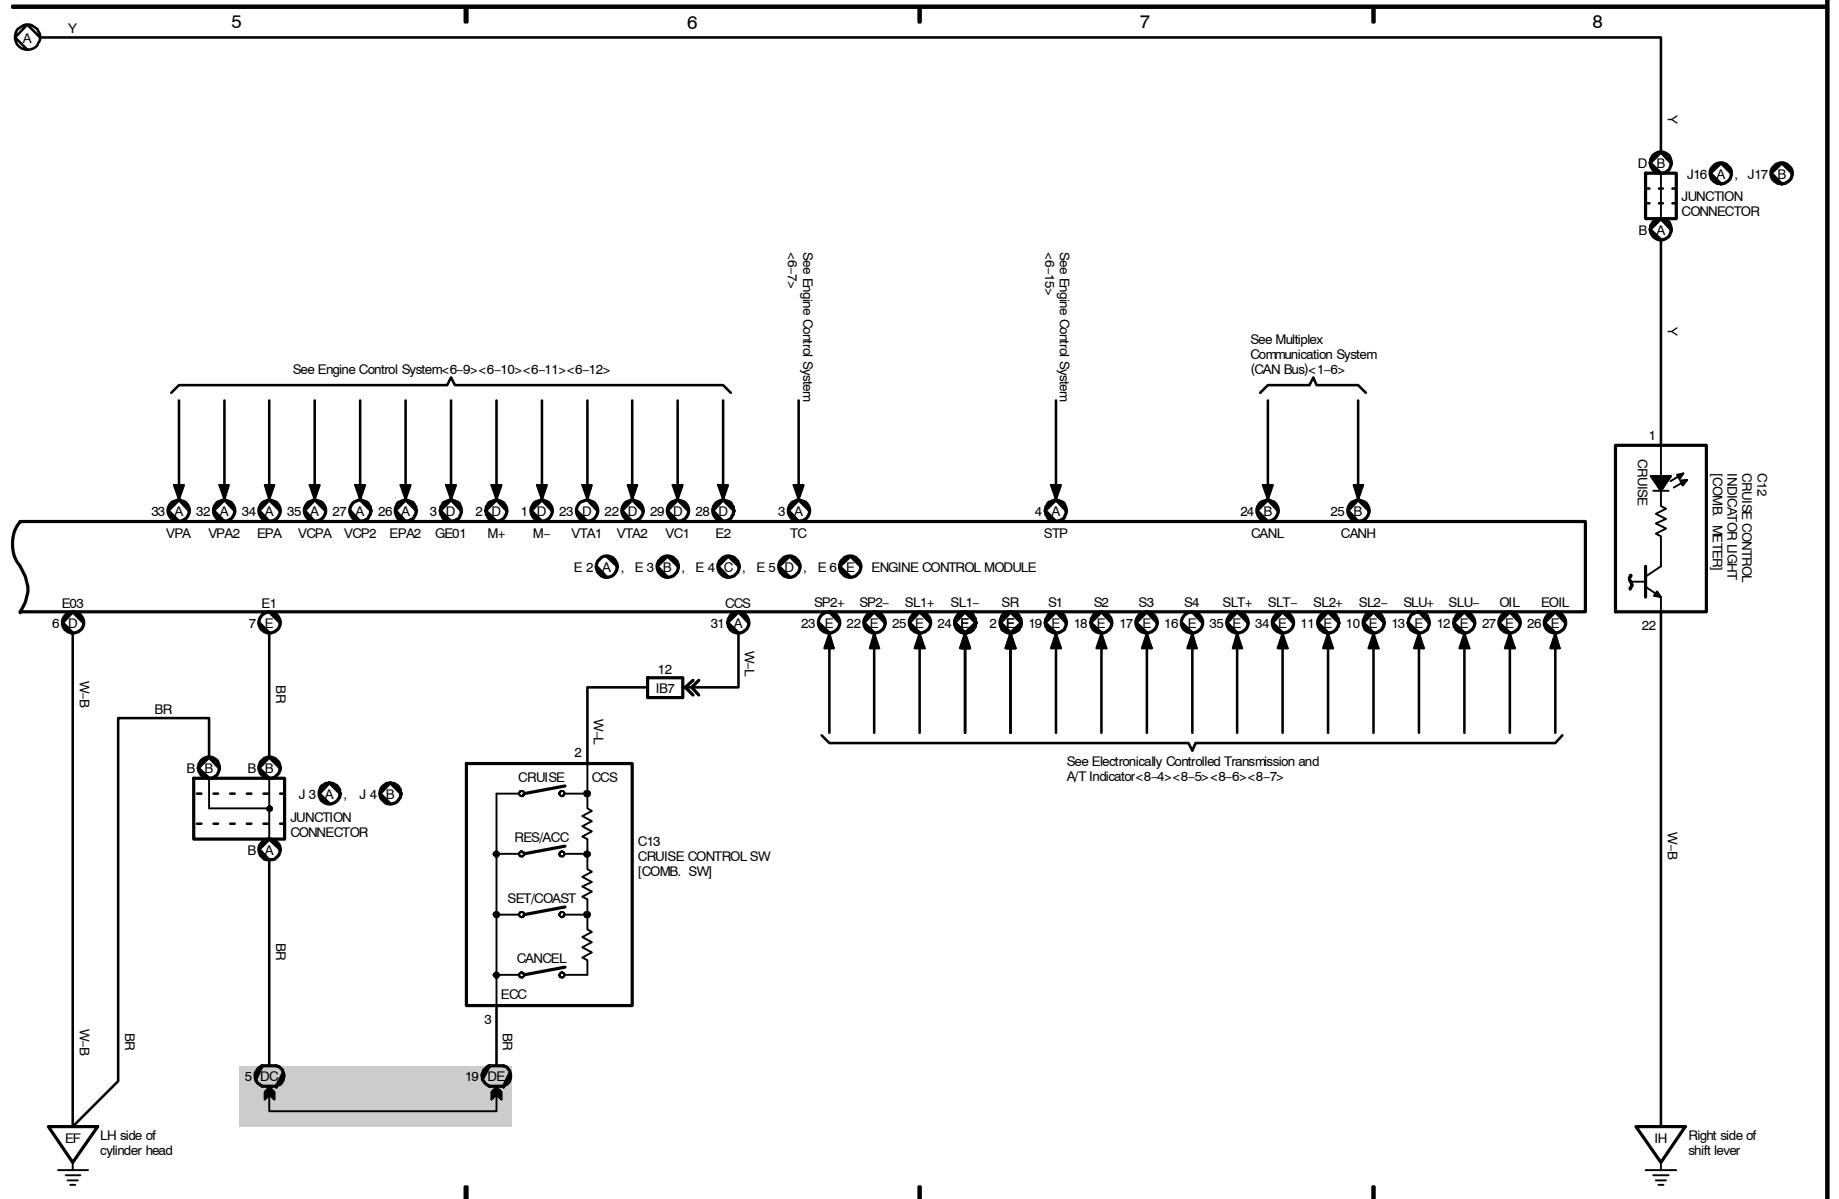

Cruise Control

2005 LEXUS LS 430 (EWD606U)