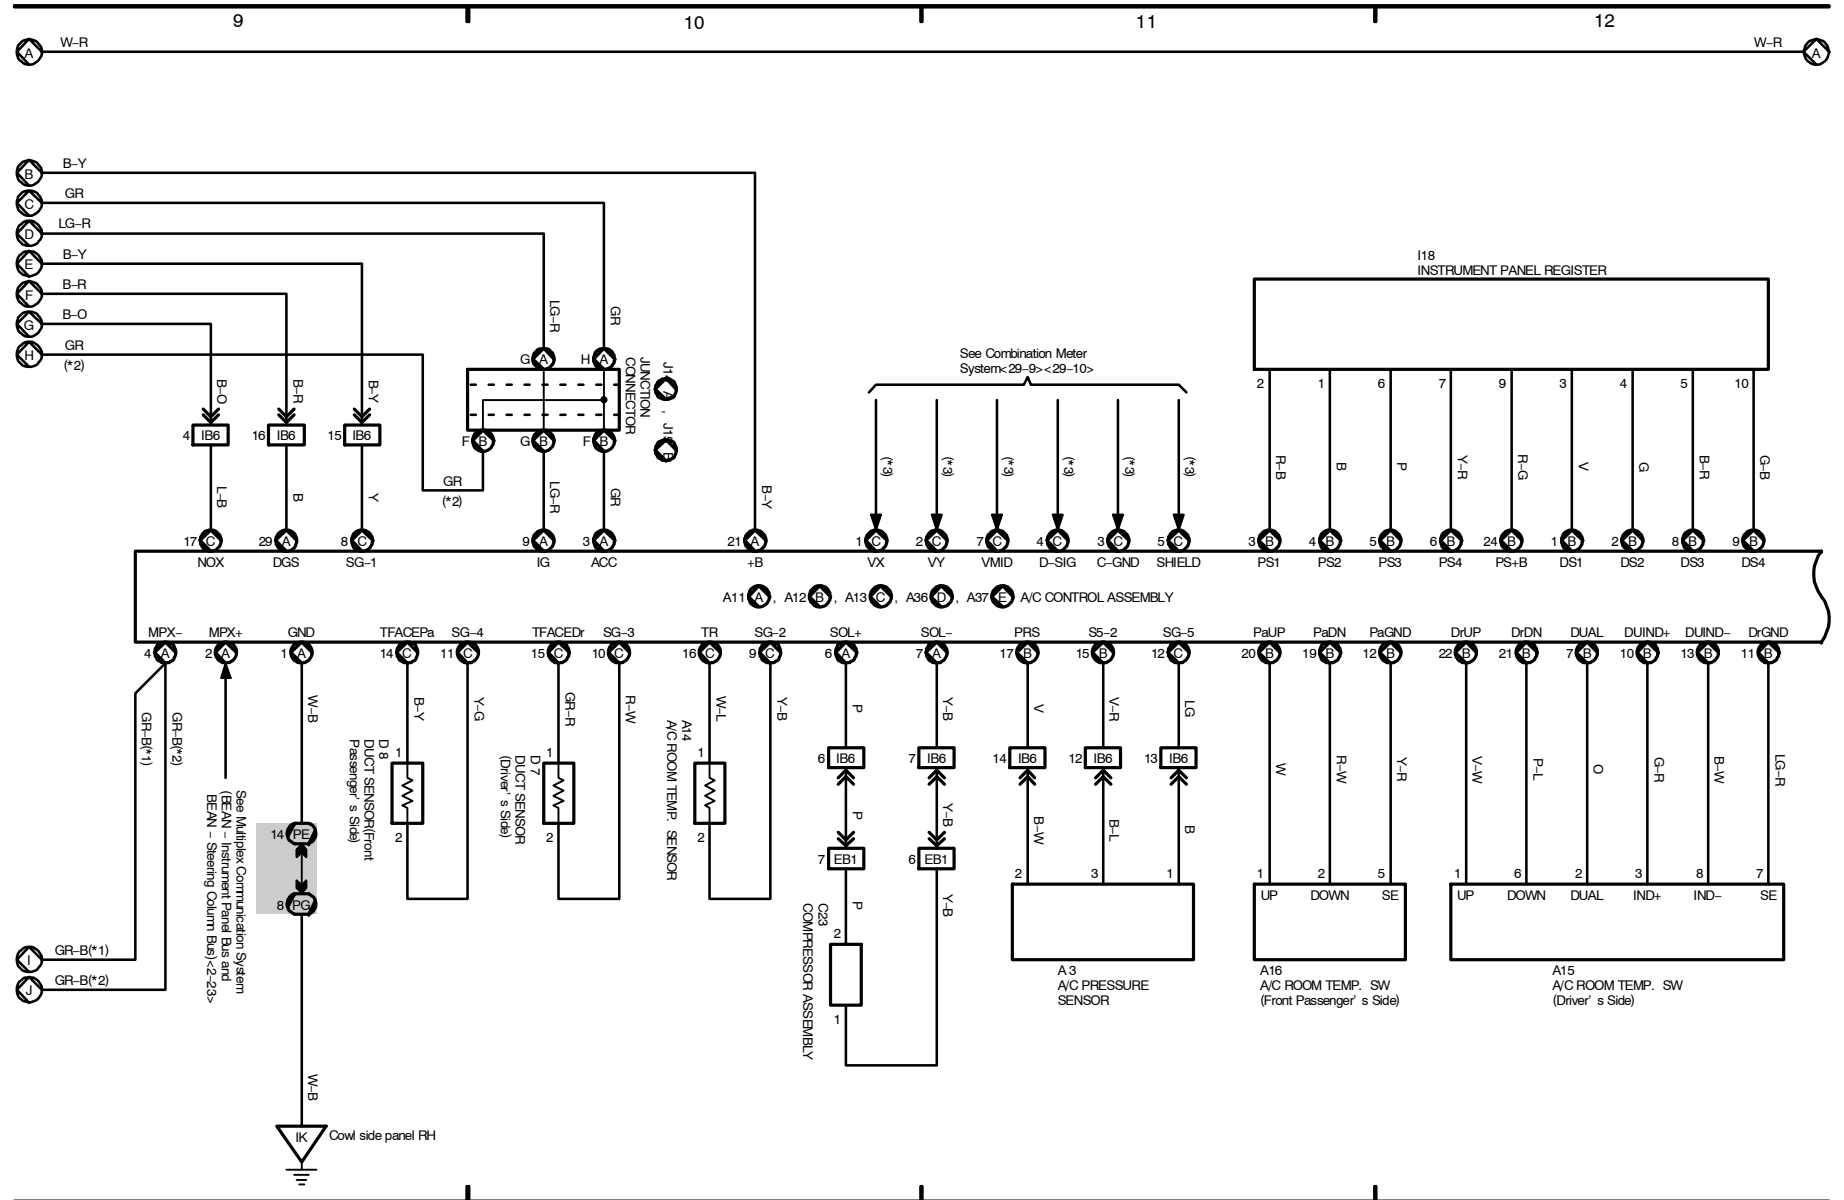

Automatic Air Conditioning (Front)

- 1 : w/ LEXUS Navigation System
- 2 : w/o LEXUS Navigation System
- 3 : w/ Compass

2005 LEXUS LS 430 (EWJD606U)