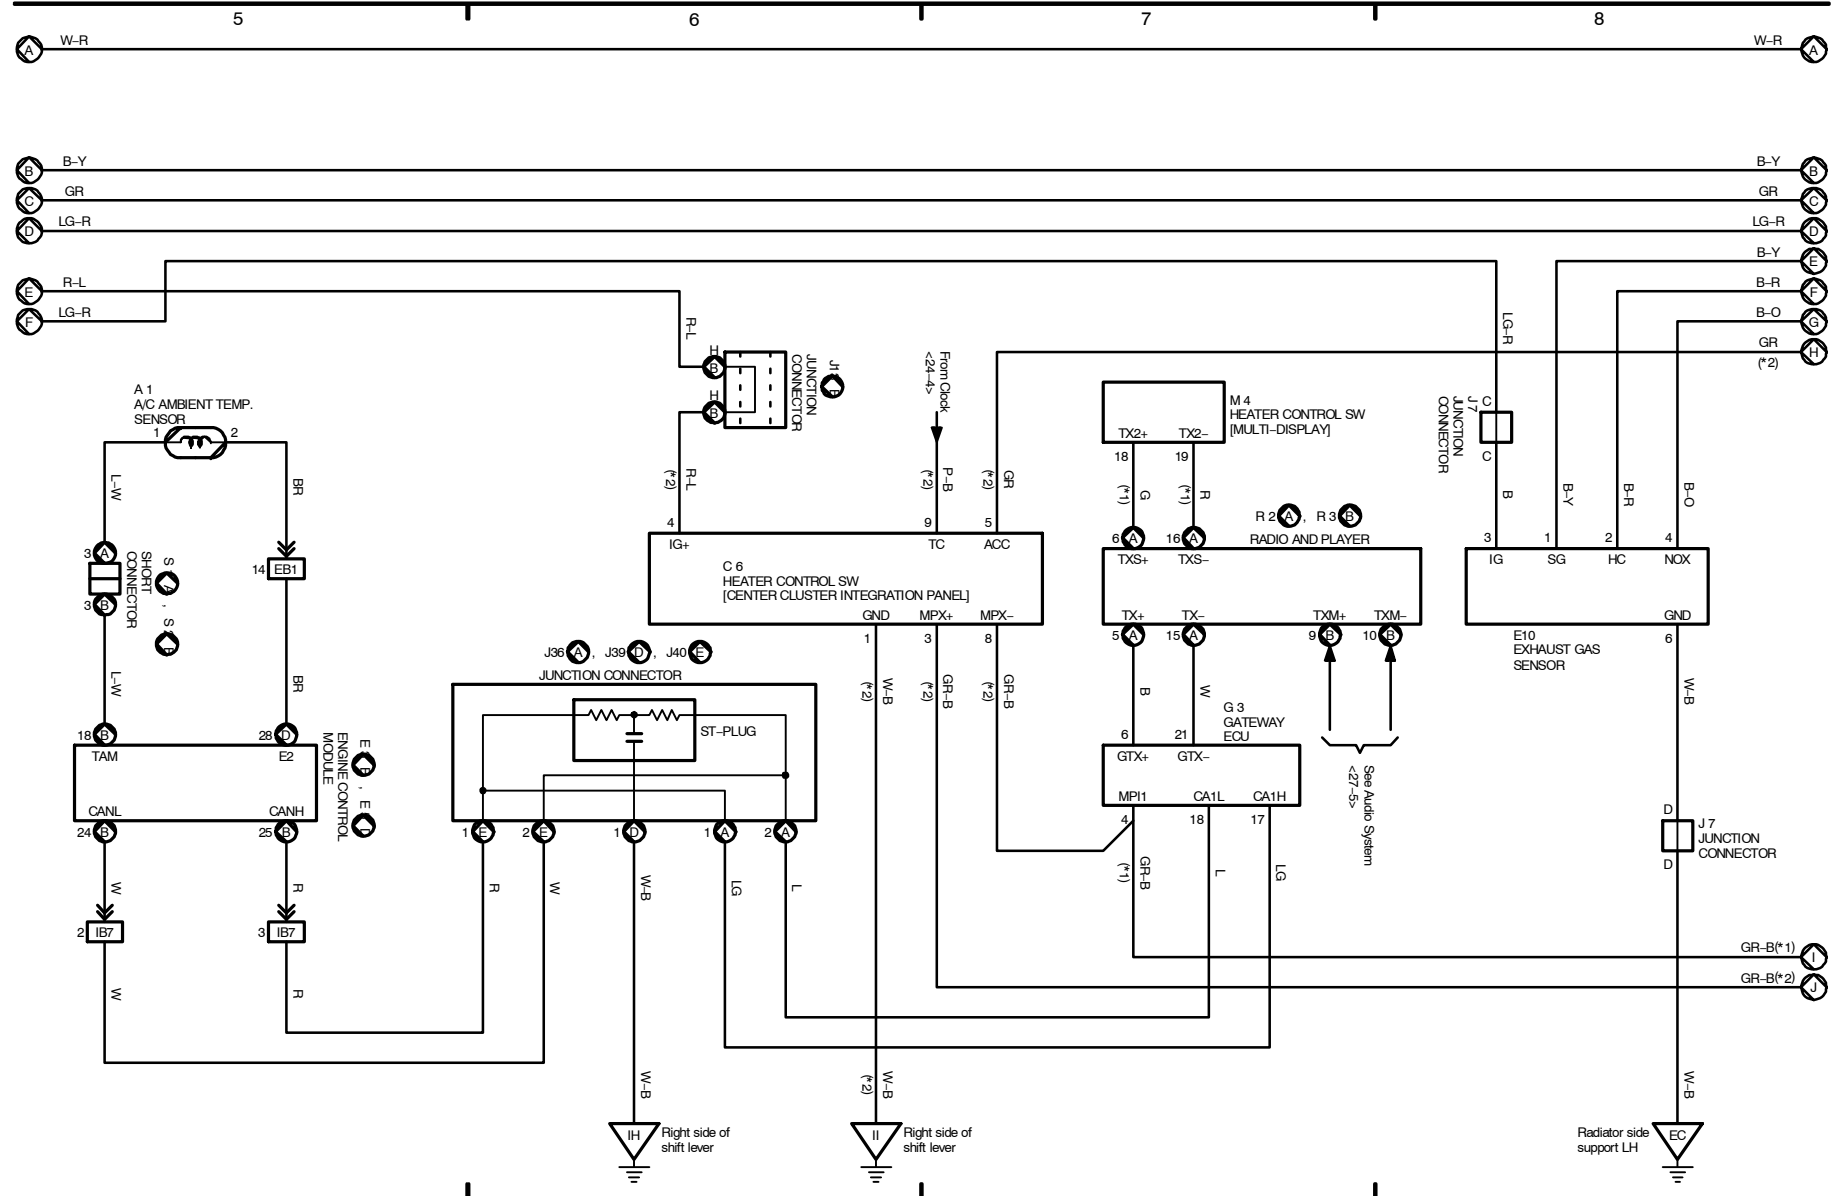

2005 LEXUS LS 430 (EWD606U)

2005 LEXUS LS 430 (EWD606U)

M OVERALL ELECTRICAL WIRING DIAGRAM

2005 LEXUS LS 430 (EWDD606U)

Automatic Air Conditioning (Front)

* 1 : w/ LEXUS Navigation System
 * 2 : w/o LEXUS Navigation System