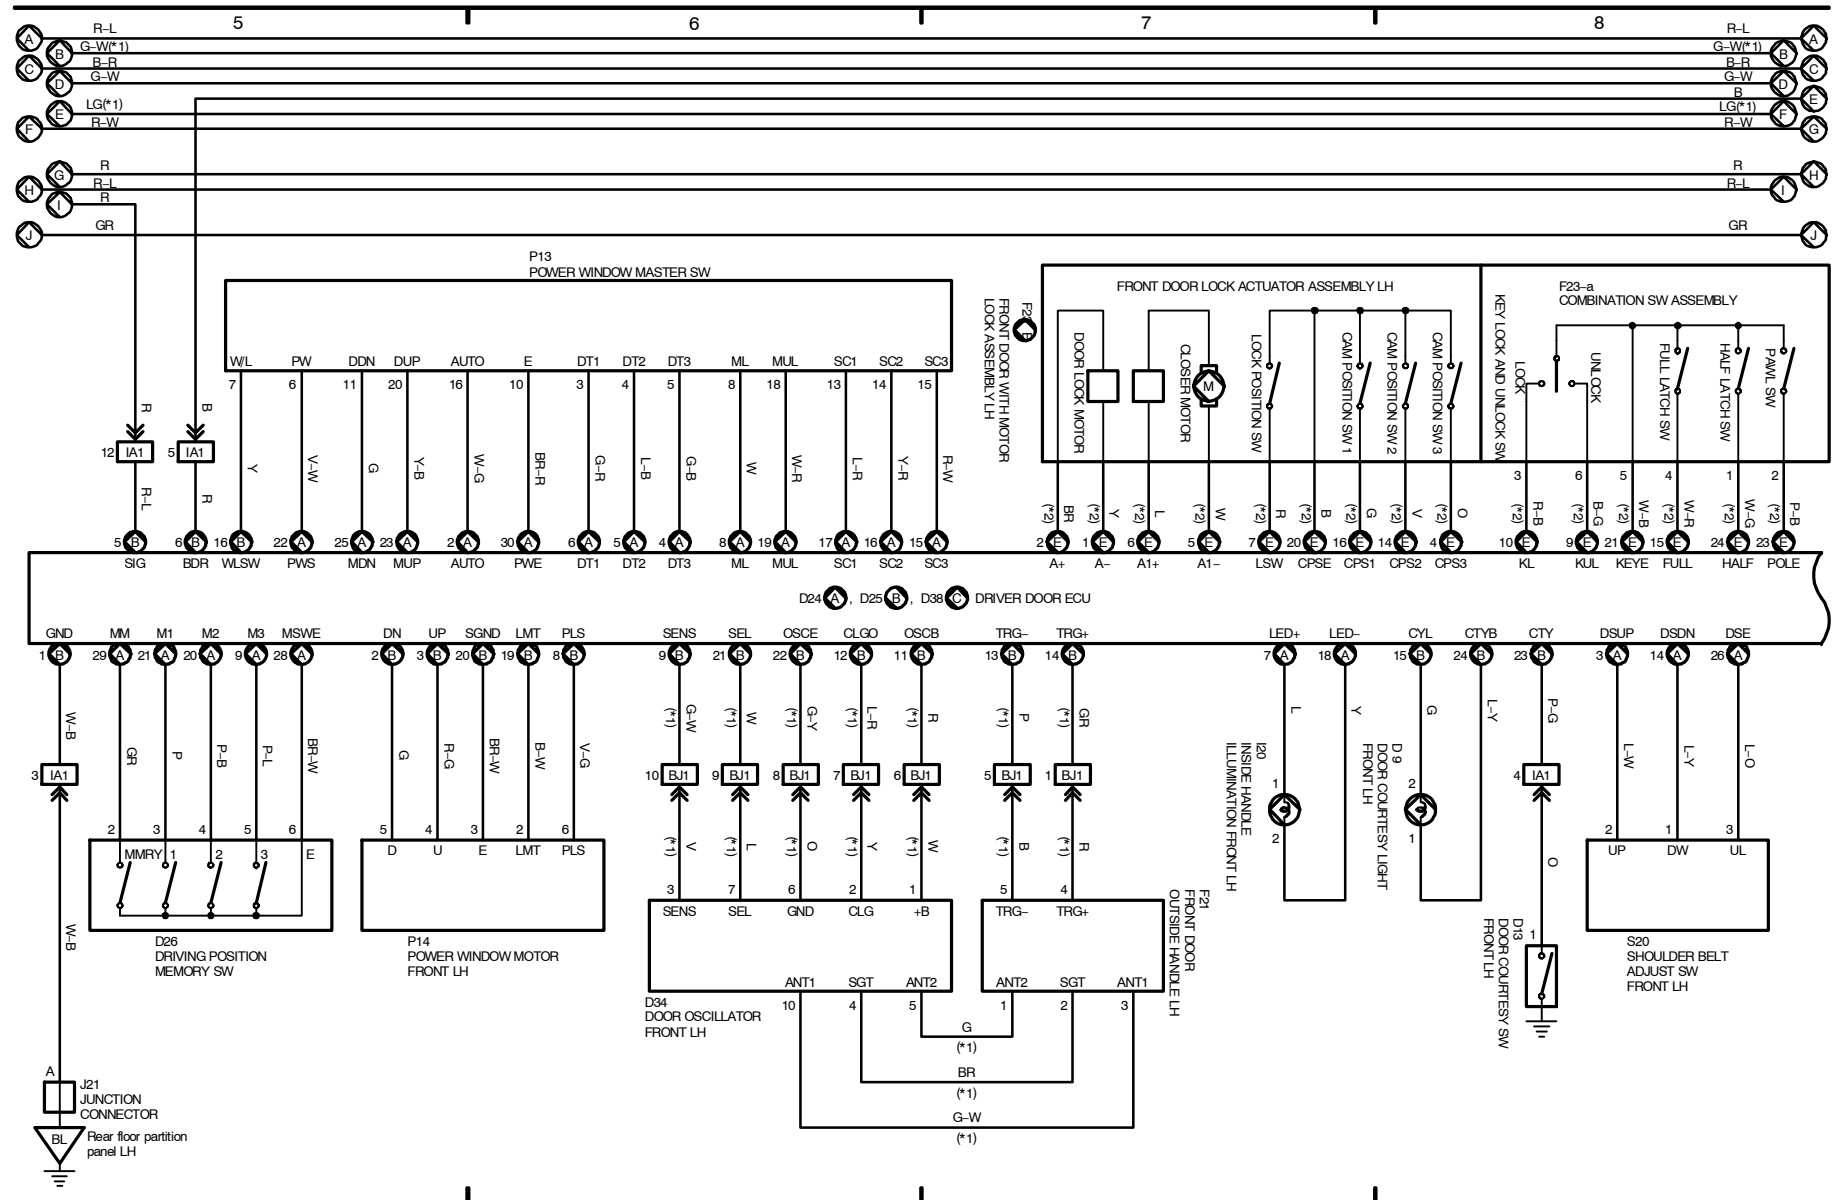

* 9 : w/ Smart Key System

2005 LEXUS LS 430 (EMD606U)

Multiplex Communication System (BEAN - Door Bus)

* 1 : w/ Smart Key System
 * 2 : w/ Door Closer

2005 LEXUS LS 430 (EWD606U)

Multiplex Communication System (BEAN - Door Bus)