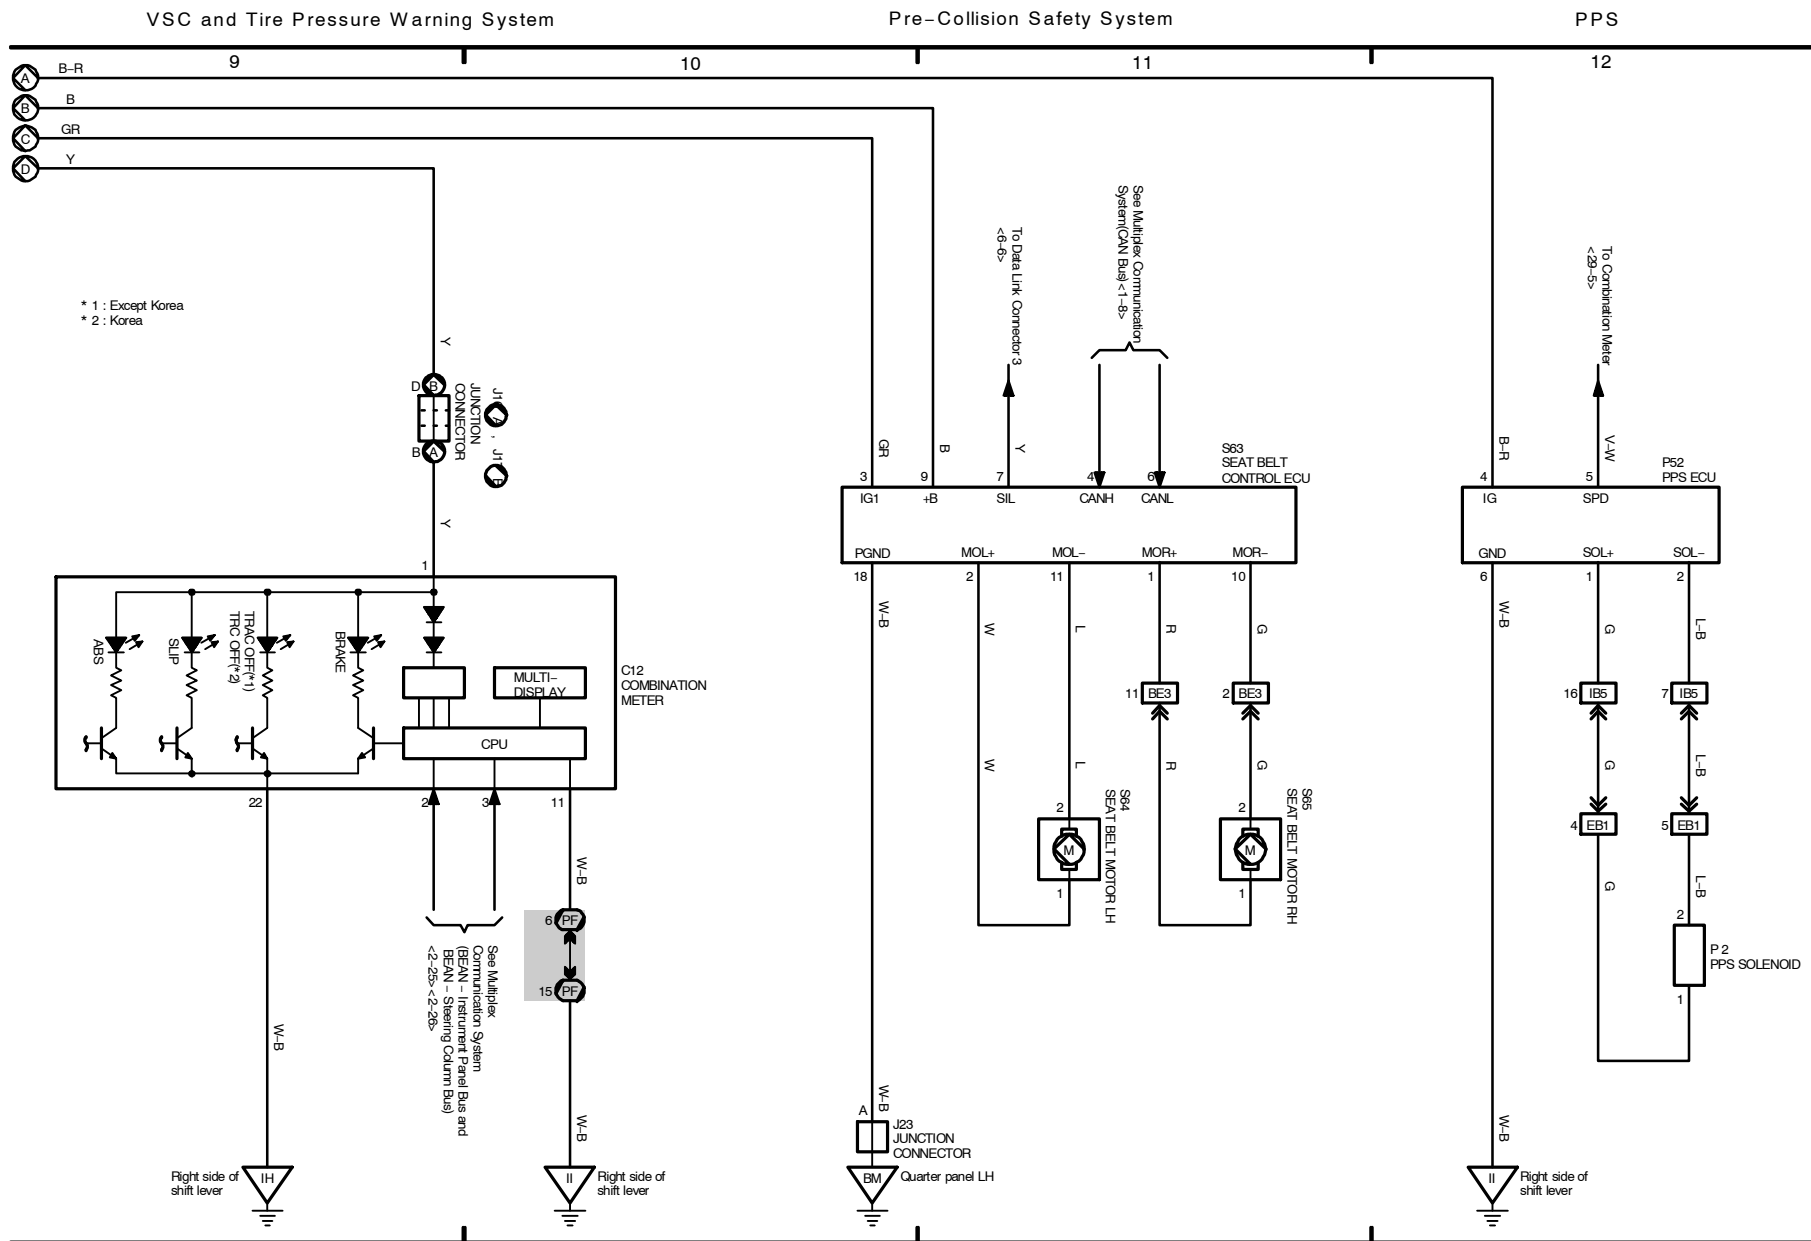

2005 LEXUS LS 430 (EWD0606U)

Cruise Control

2005 LEXUS LS 430 (EWD606U)

VSC and Tire Pressure Warning System

2005 LEXUS LS 430 (EWD606U)

2005 LEXUS LS 430 (EWD606U)

M OVERALL ELECTRICAL WIRING DIAGRAM

2005 LEXUS LS 430 (EWD606U)