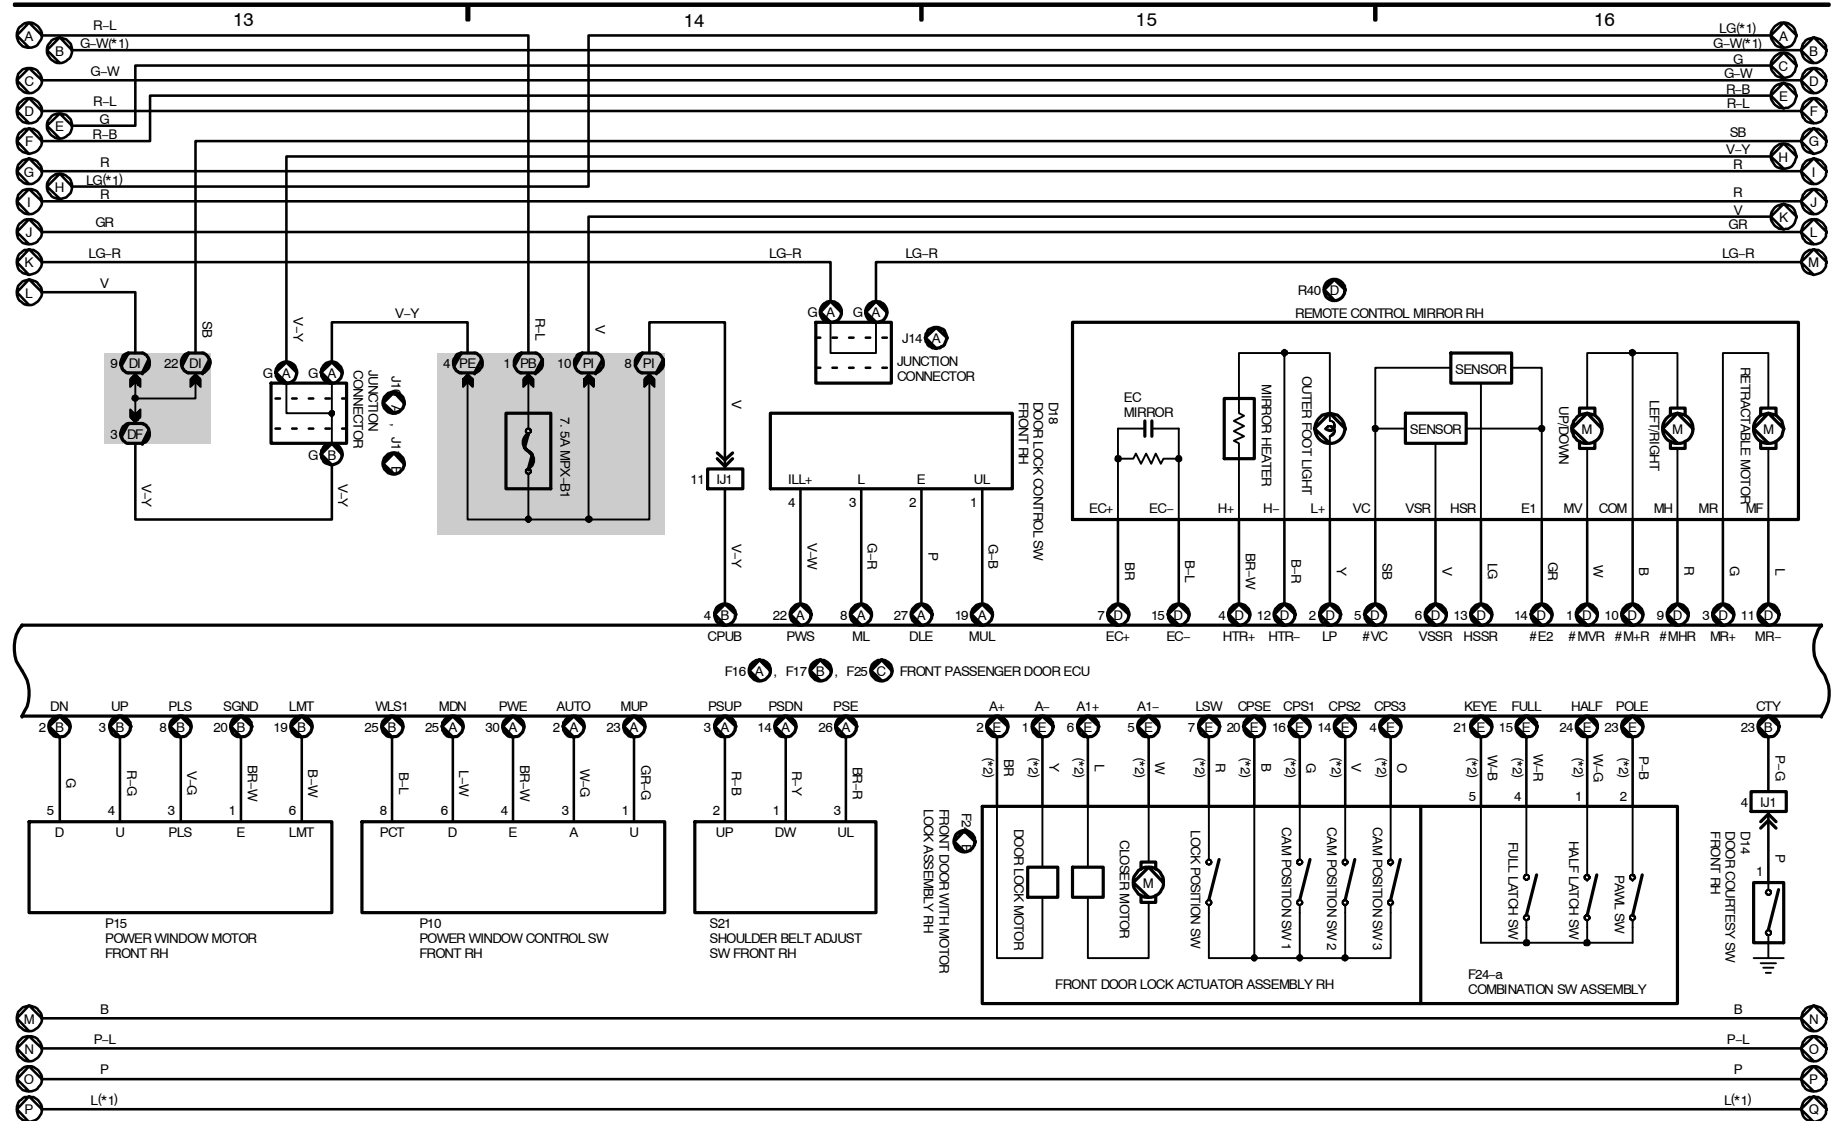

Multiplex Communication System (BEAN - Door Bus)

* 1: w/ Smart Key System
* 2: w/ Door Closer

2005 LEXUS LS 430 (EWD606U)