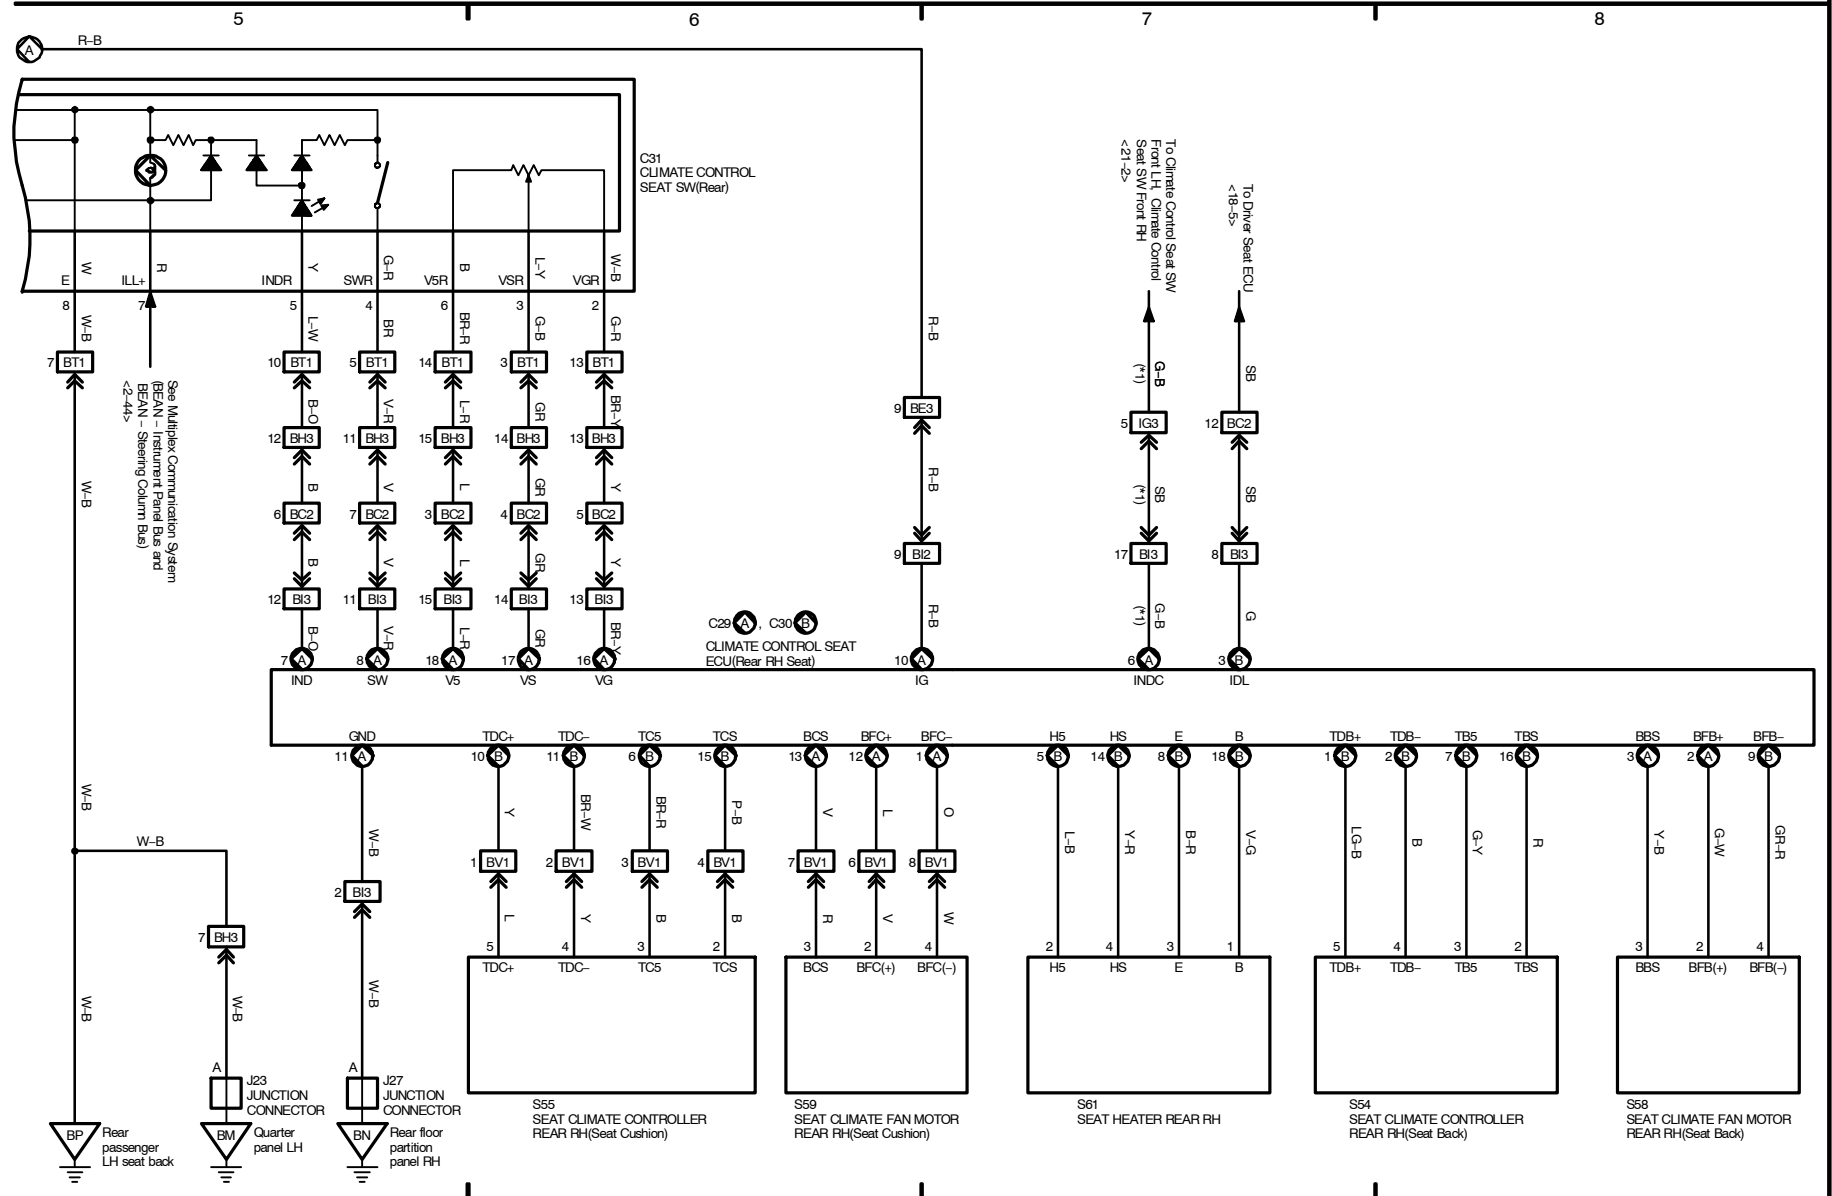

* 2 : w/o LEXUS Navigation System

2005 LEXUS LS 430 (EWD606U)

2005 LEXUS LS 430 (EWD0606U)

Climate Control Seat (Rear)

* 1 : w/ Climate Control Seat(Front)

2005 LEXUS LS 430 (EWD606U)