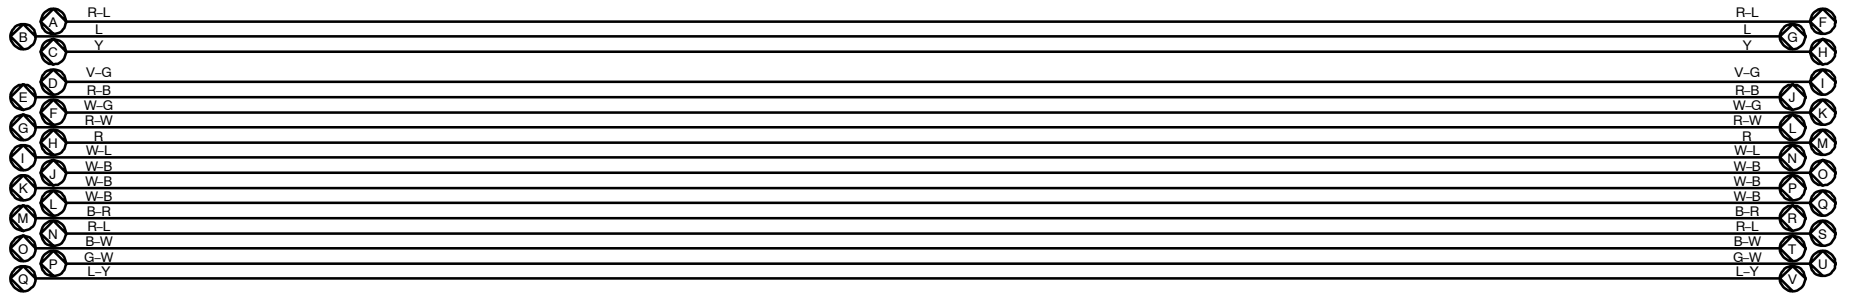

Multiplex Communication System
(BEAN - Instrument Panel Bus and BEAN - Steering Column Bus)

2005 LEXUS LS 430 (EWD606U)