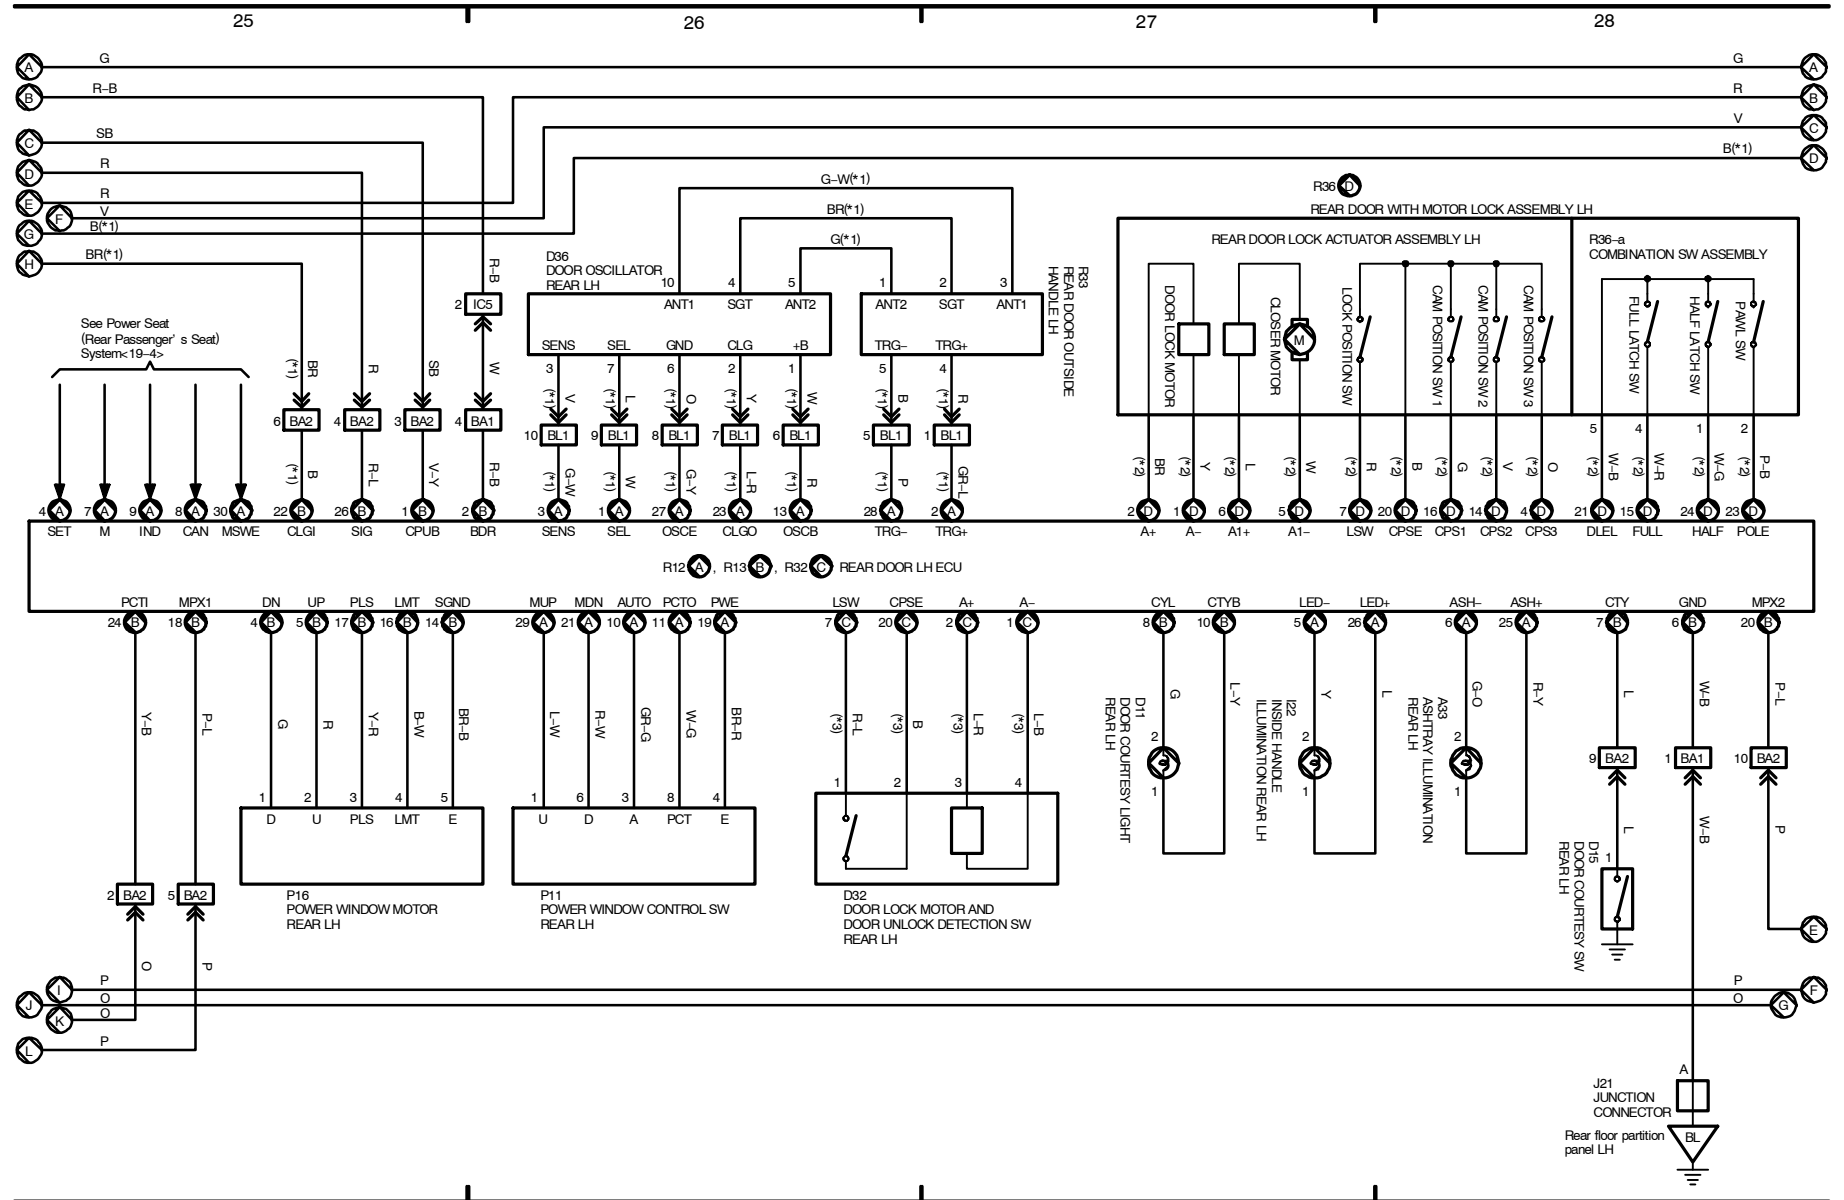

Multiplex Communication System (BEAN - Door Bus)

- 1 : w/ Smart Key System
- 2 : w/ Door Closer
- 3 : w/o Door Closer

2005 LEXUS LS 430 (EWD606U)