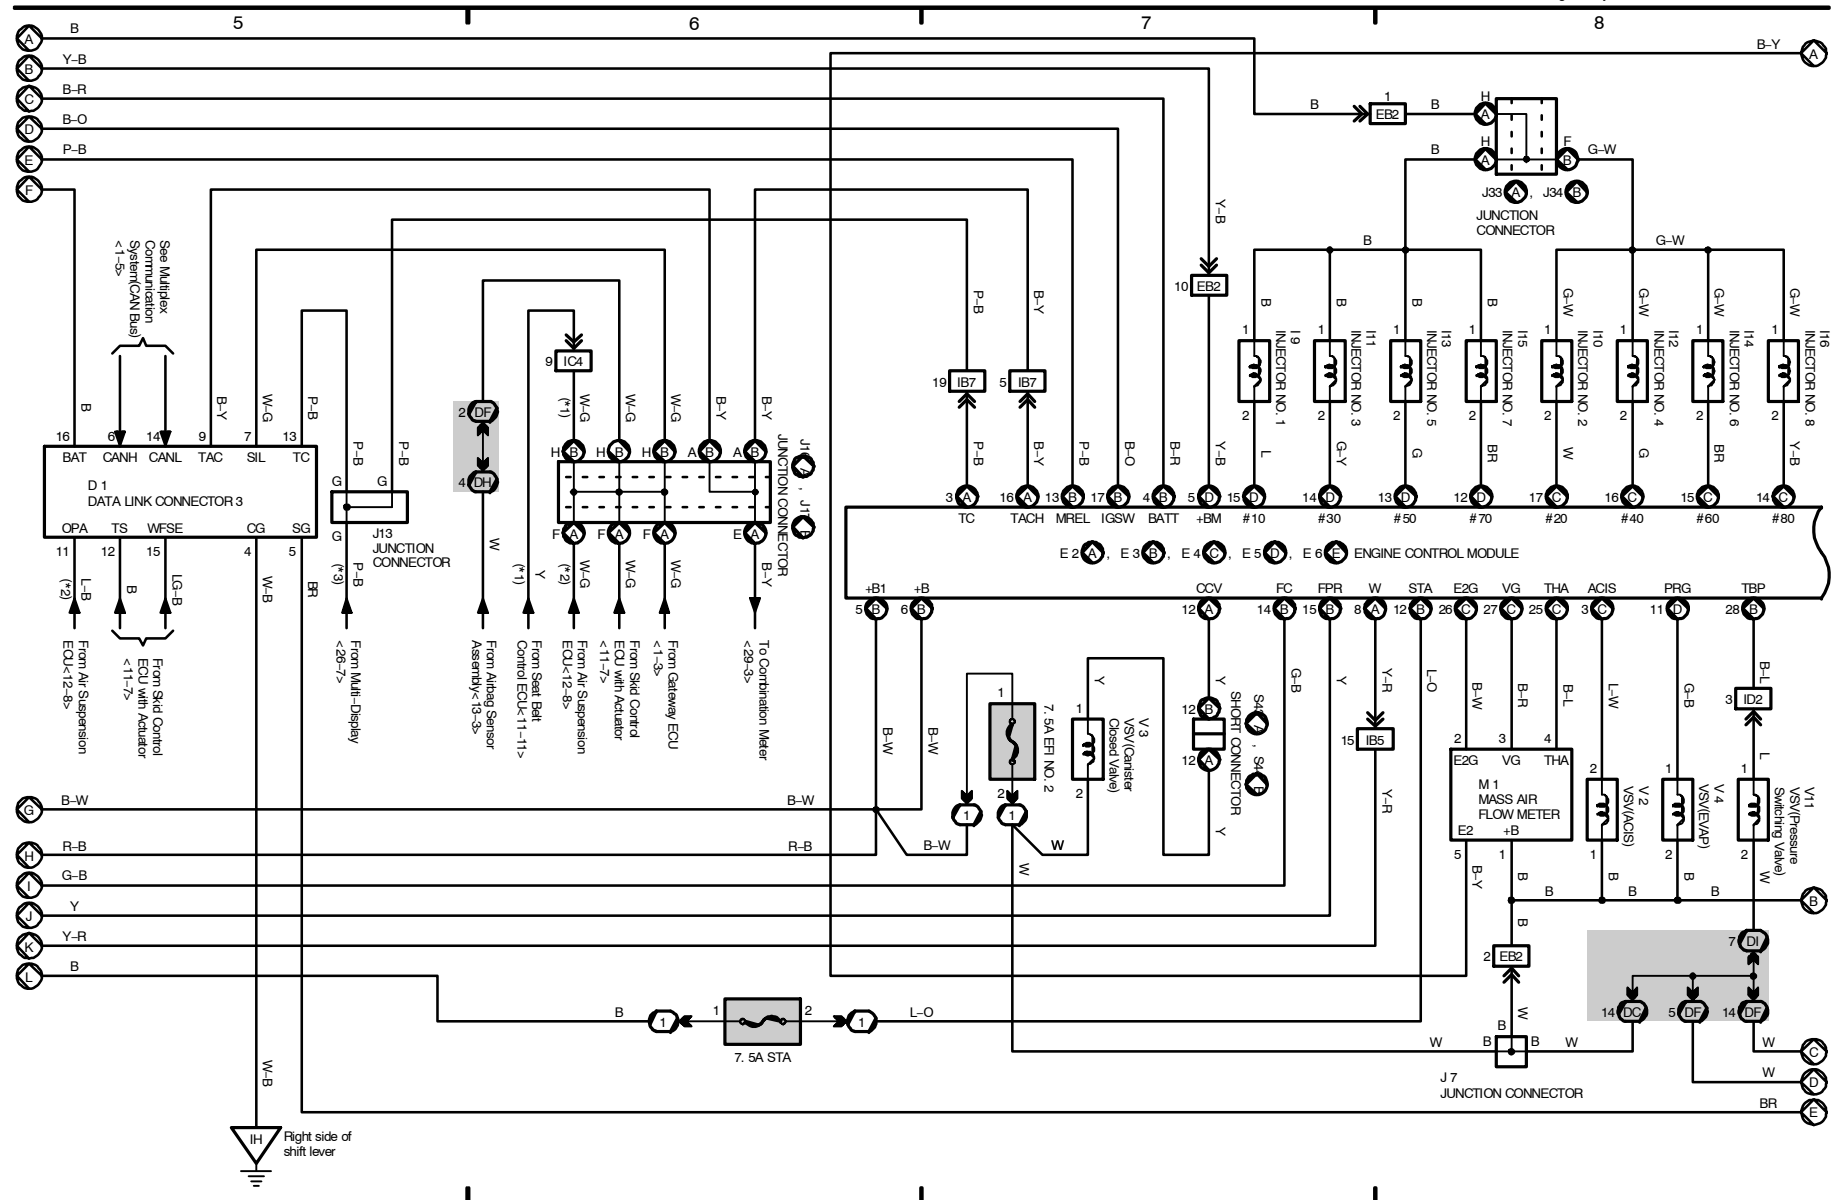

Engine Control

- 1 : w/ Pre-Collision Safety System
- 2 : w/ Electronic Modulated Air Suspension
- 3 : w/ LEXUS Navigation System

2005 LEXUS LS 430 (EWD606U)