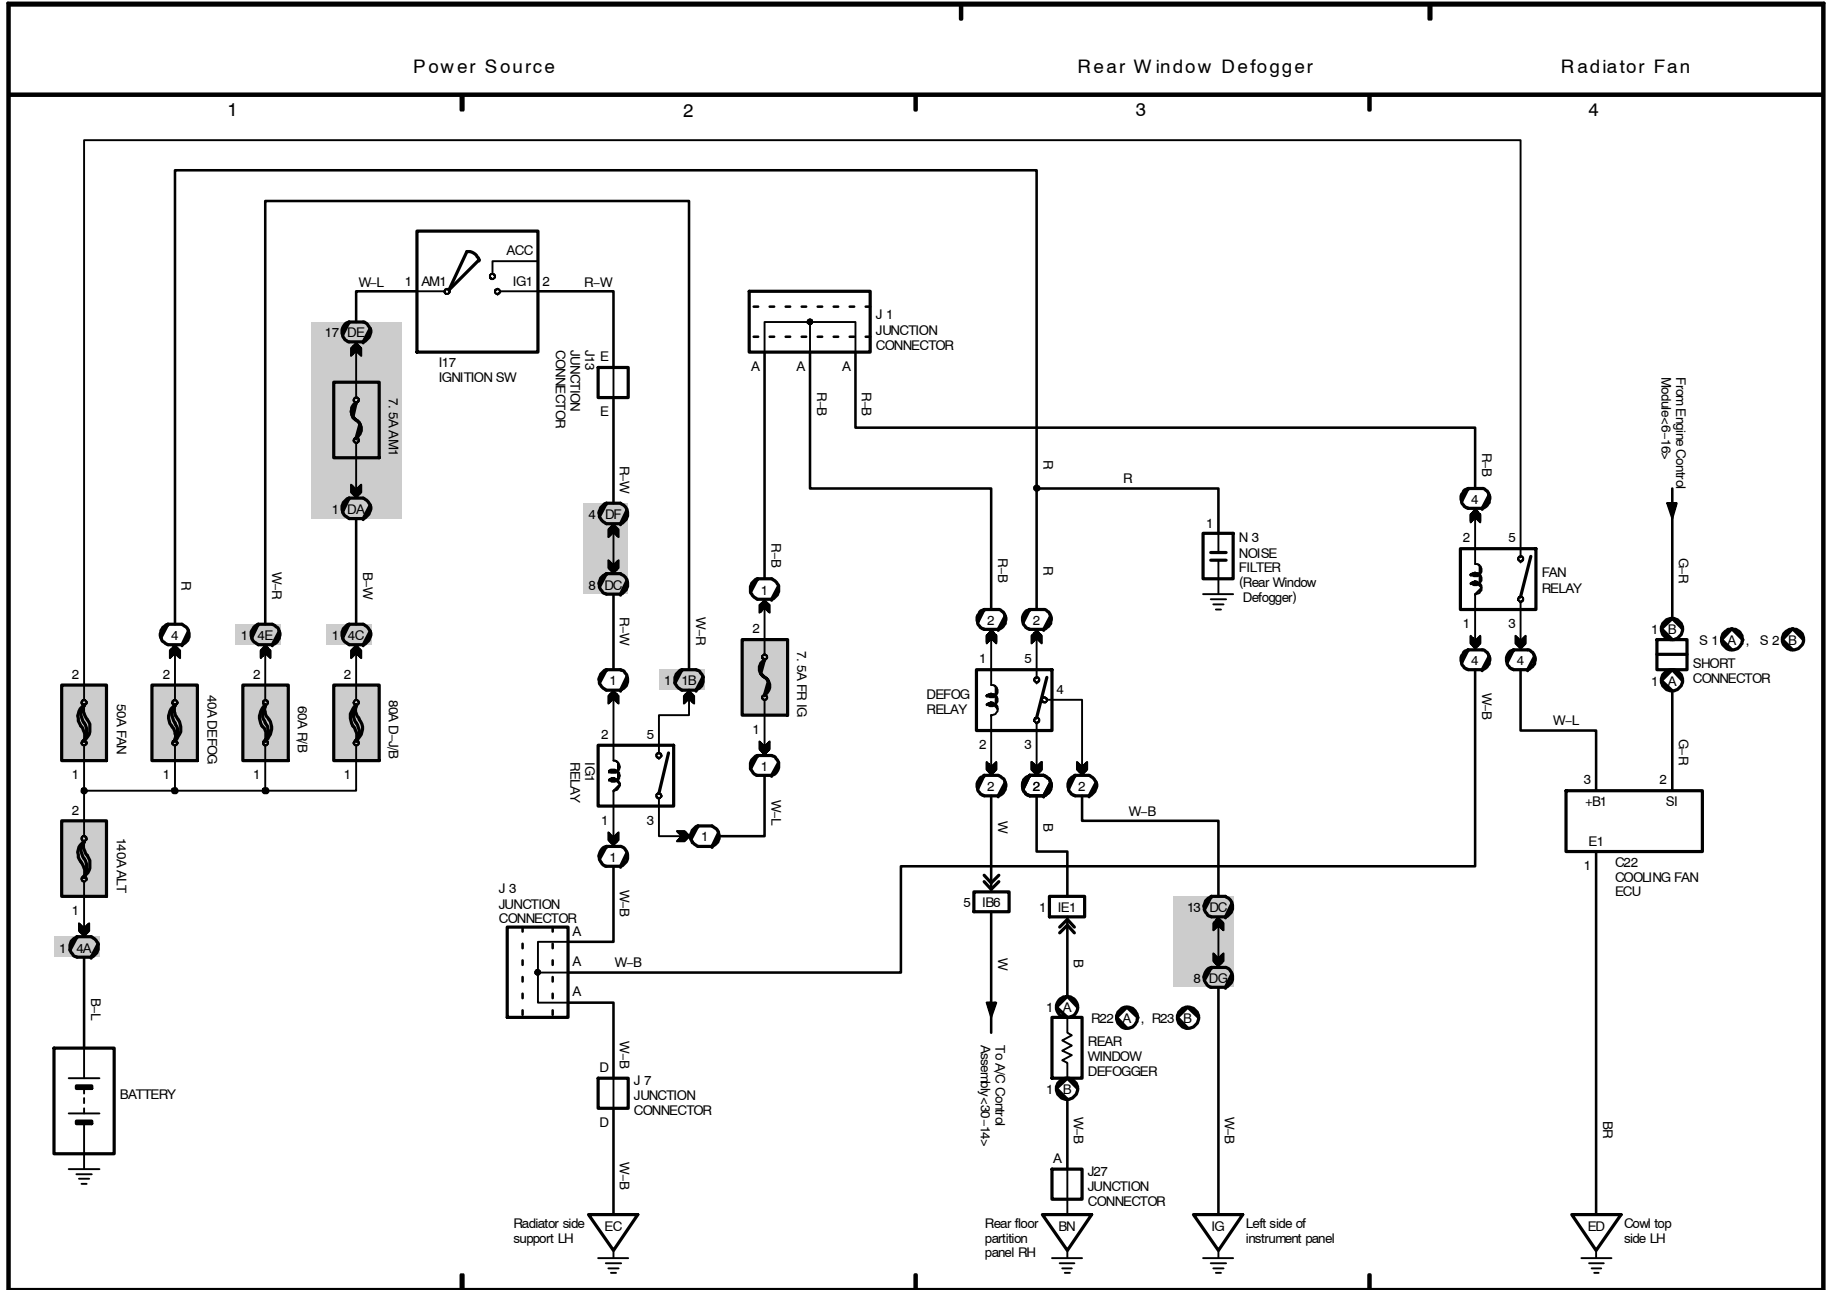

Audio System

- * 1: MARK LEVINSON
- * 2: Except *1
- * 6: Except 7 Speaker
- * 7: 7 Speaker

2005 LEXUS LS 430 (EWD0606U)

M OVERALL ELECTRICAL WIRING DIAGRAM

2005 LEXUS LS 430 (EWD606U)

Combination Meter

- * 1 : w/ LEXUS Navigation System
- * 2 : w/o LEXUS Navigation System
- * 5 : Malfunction Indicator Lamp
- * 6 : Except Korea
- * 7 : Korea