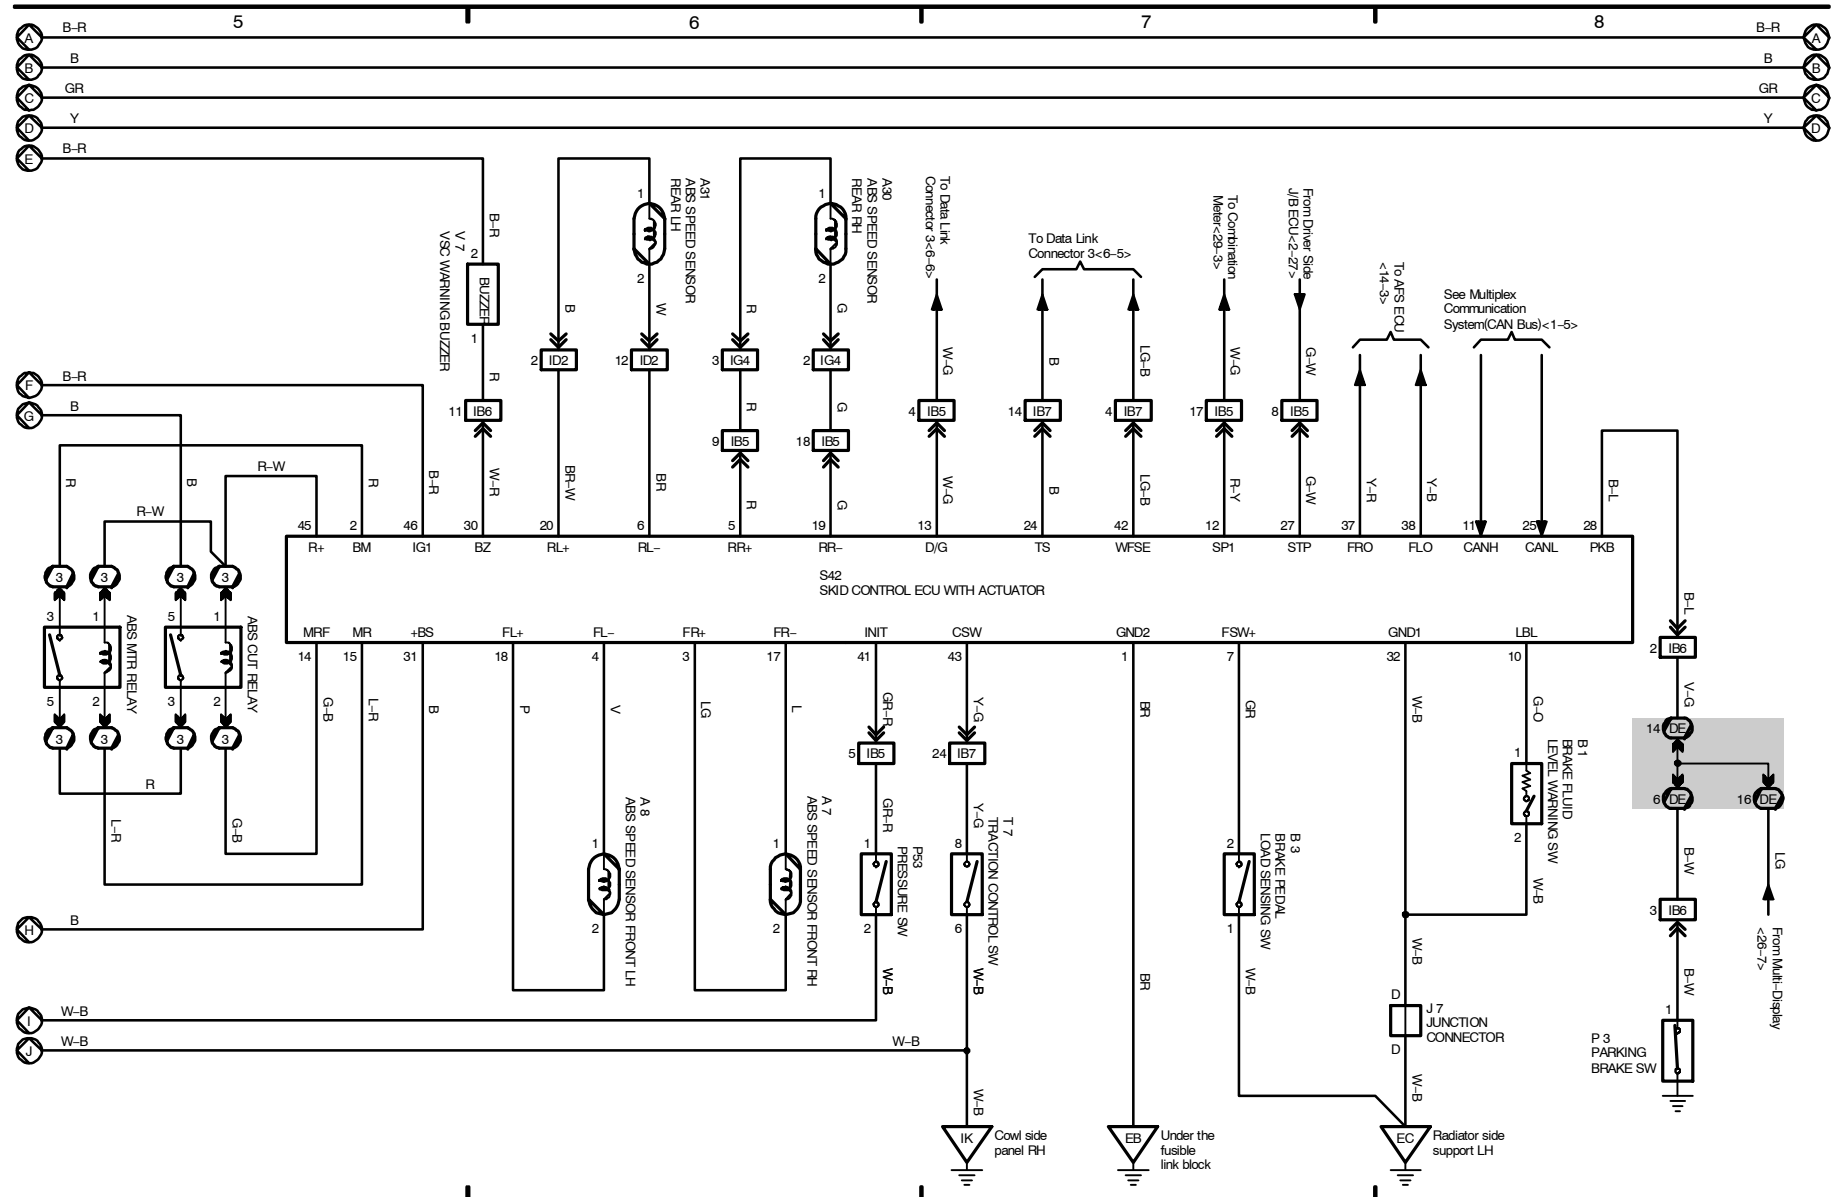

VSC and Tire Pressure Warning System

2005 LEXUS LS 430 (EWD606U)