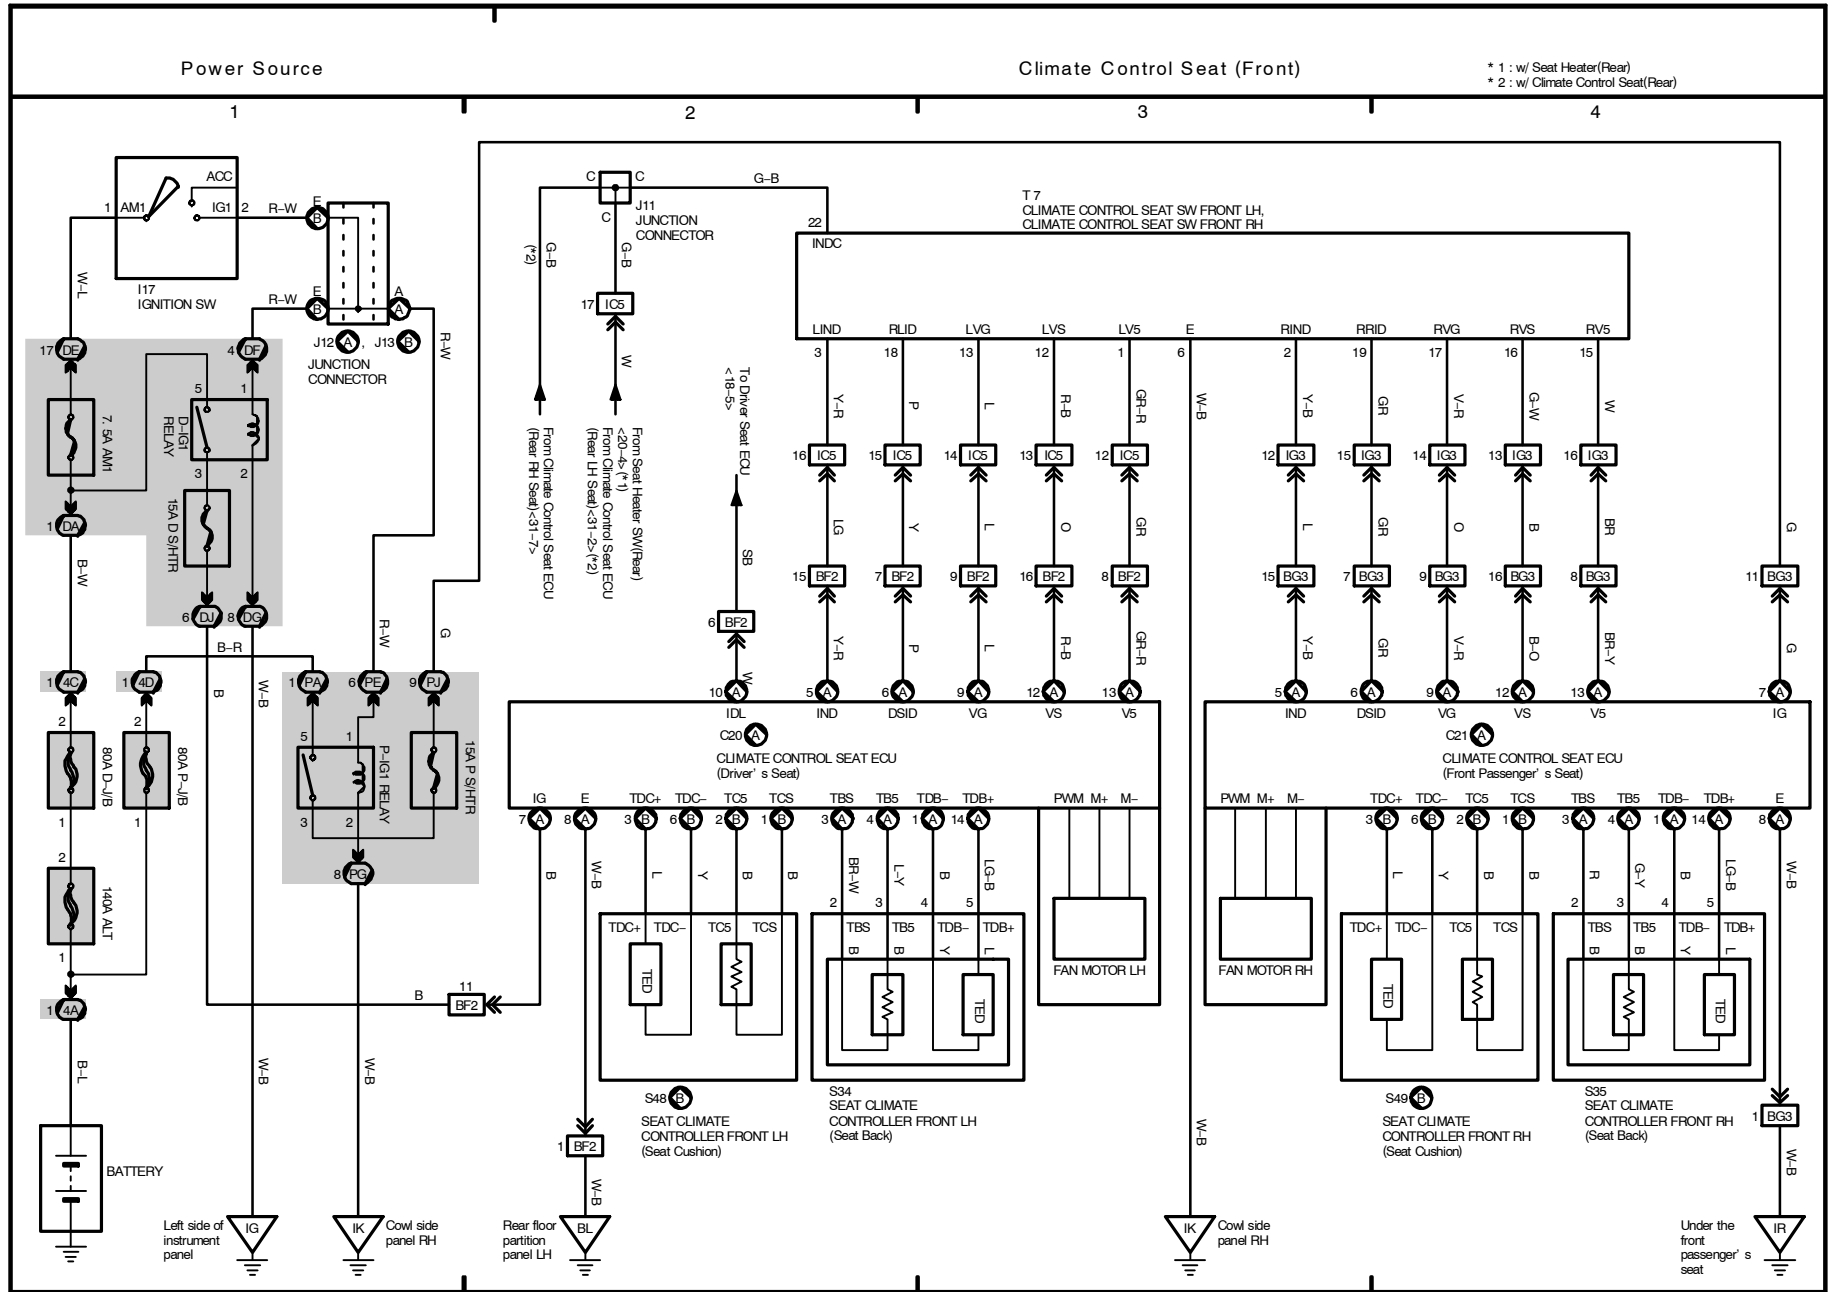

See Multiplex Communication System (BEAN - Instrument Panel Bus and BEAN - Steering Column Bus) <2-22>

M OVERALL ELECTRICAL WIRING DIAGRAM

2005 LEXUS LS 430 (EWD606U)

Option Connector
(Cellular Mobile Telephone and/or LEXUS Link System (Mayday System))