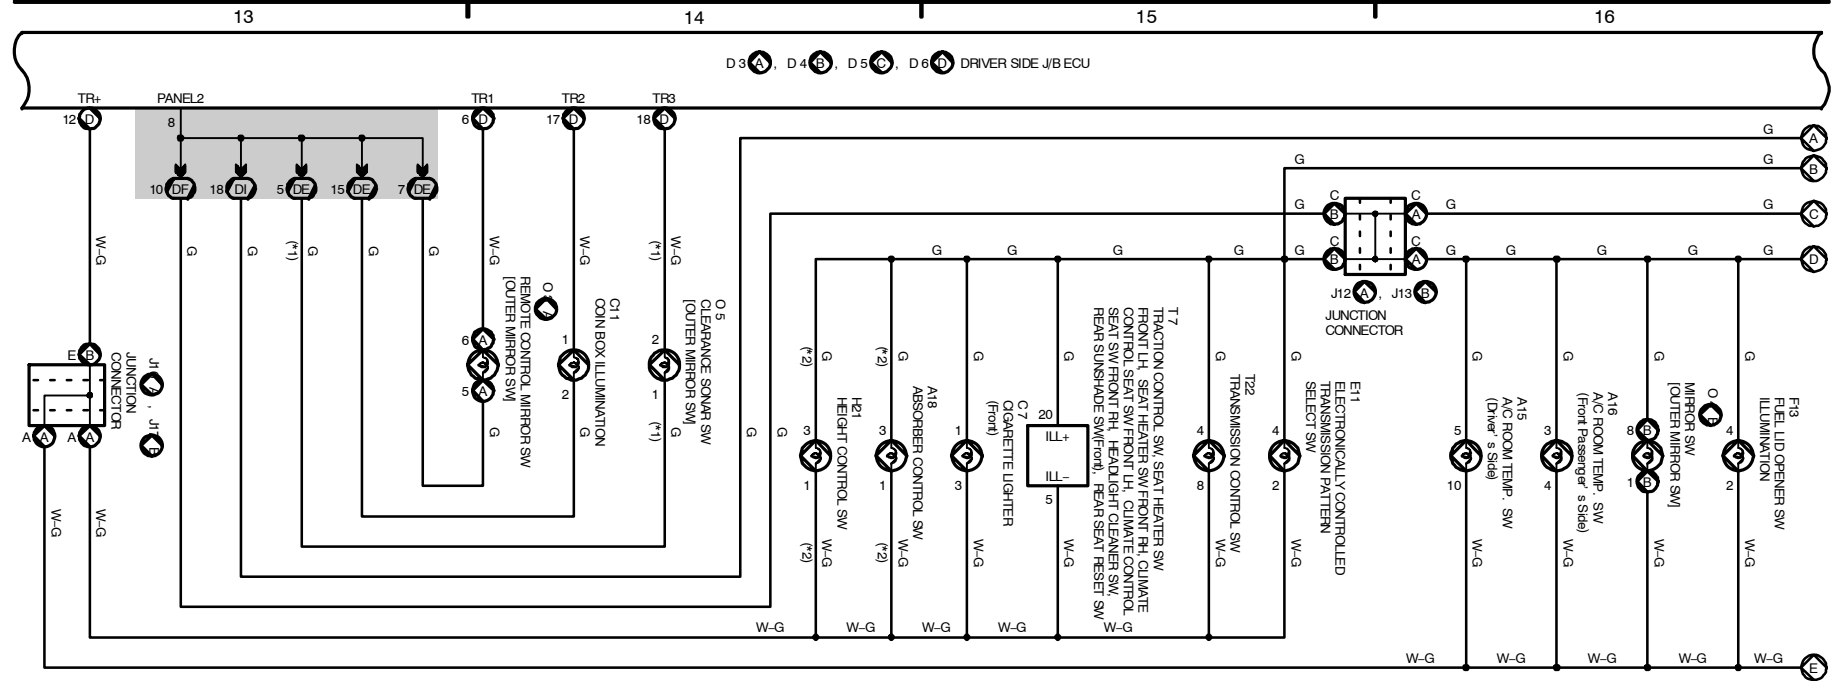

Multiplex Communication System
(BEAN - Instrument Panel Bus and BEAN - Steering Column Bus)

2005 LEXUS LS 430 (EWD606U)