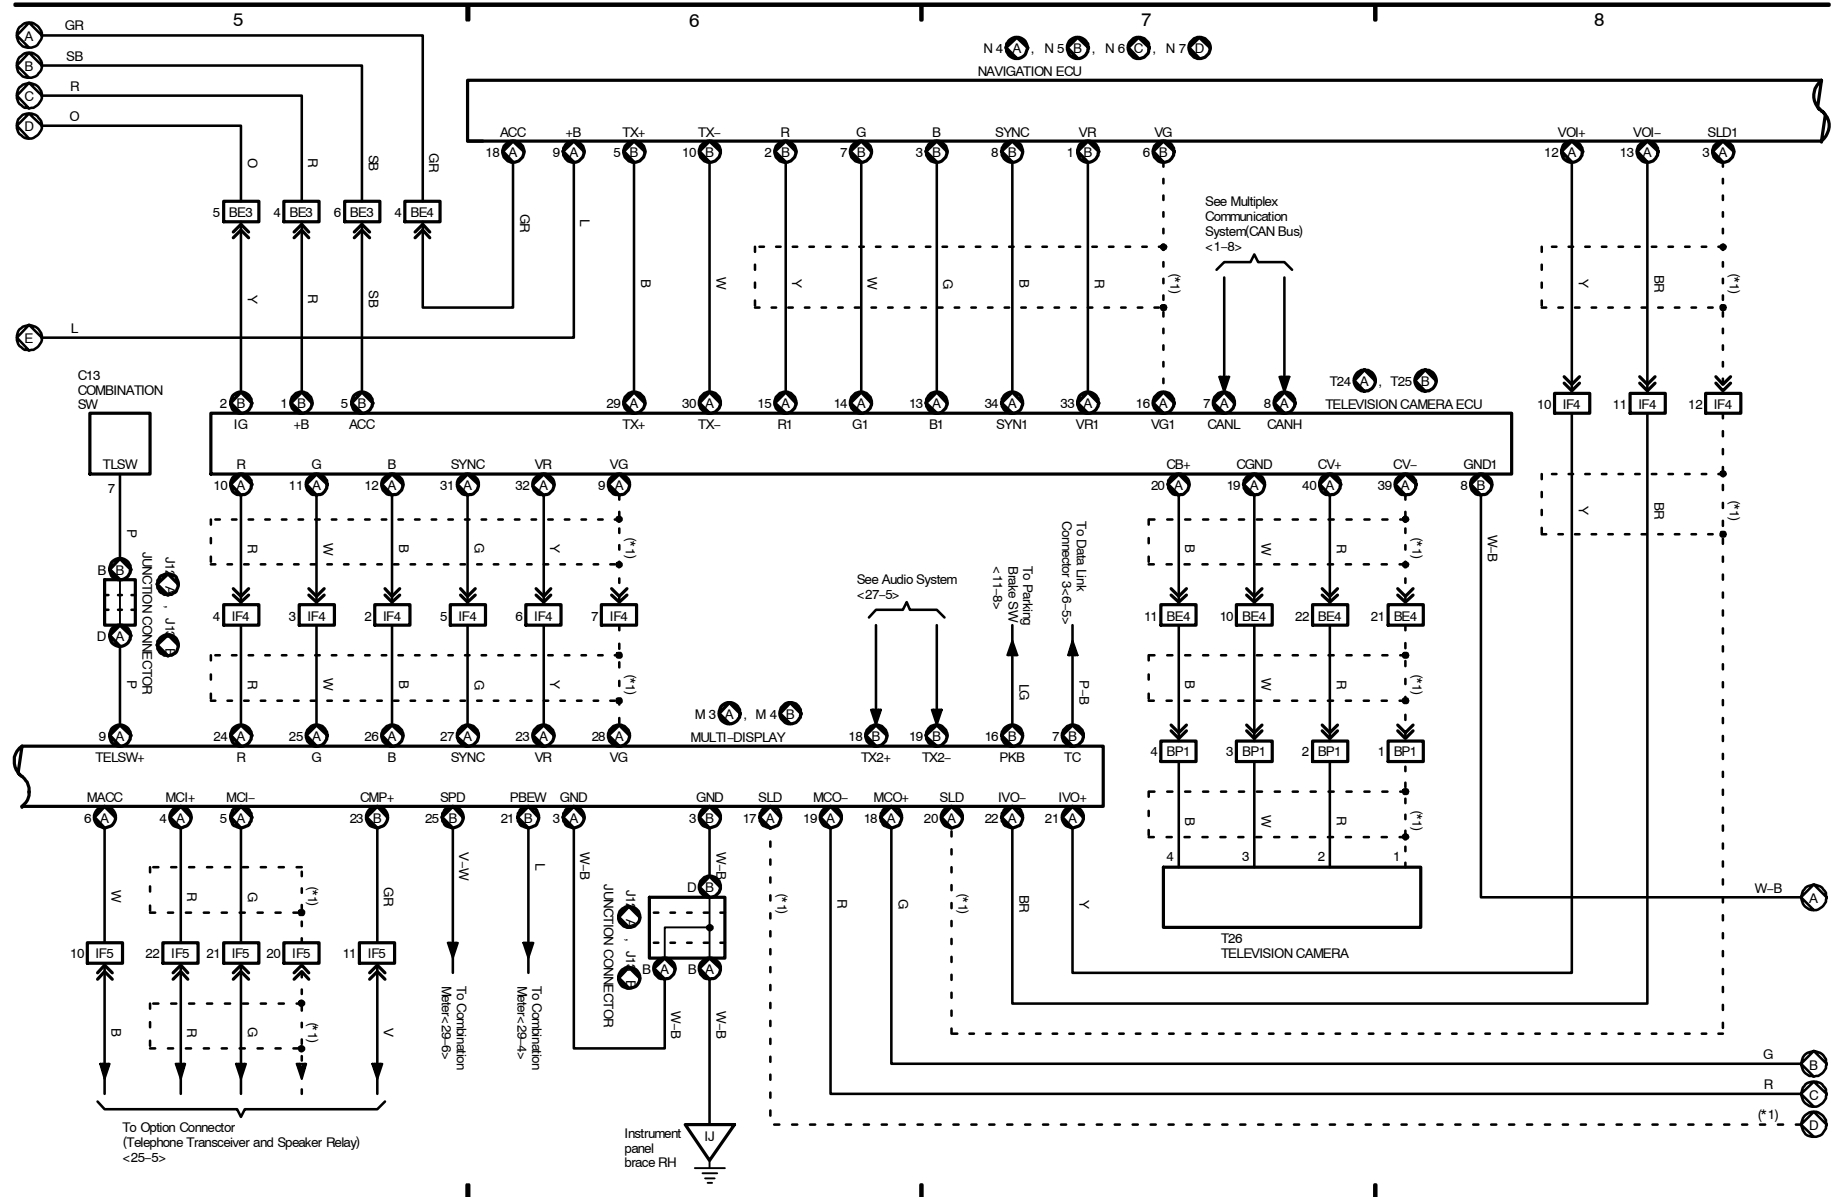

LEXUS Navigation System, LEXUS Parking Assist (Rear View Monitor) and Clock (w/ LEXUS Navigation System)

* 1: Shielded

2005 LEXUS LS 430 (EWD606U)