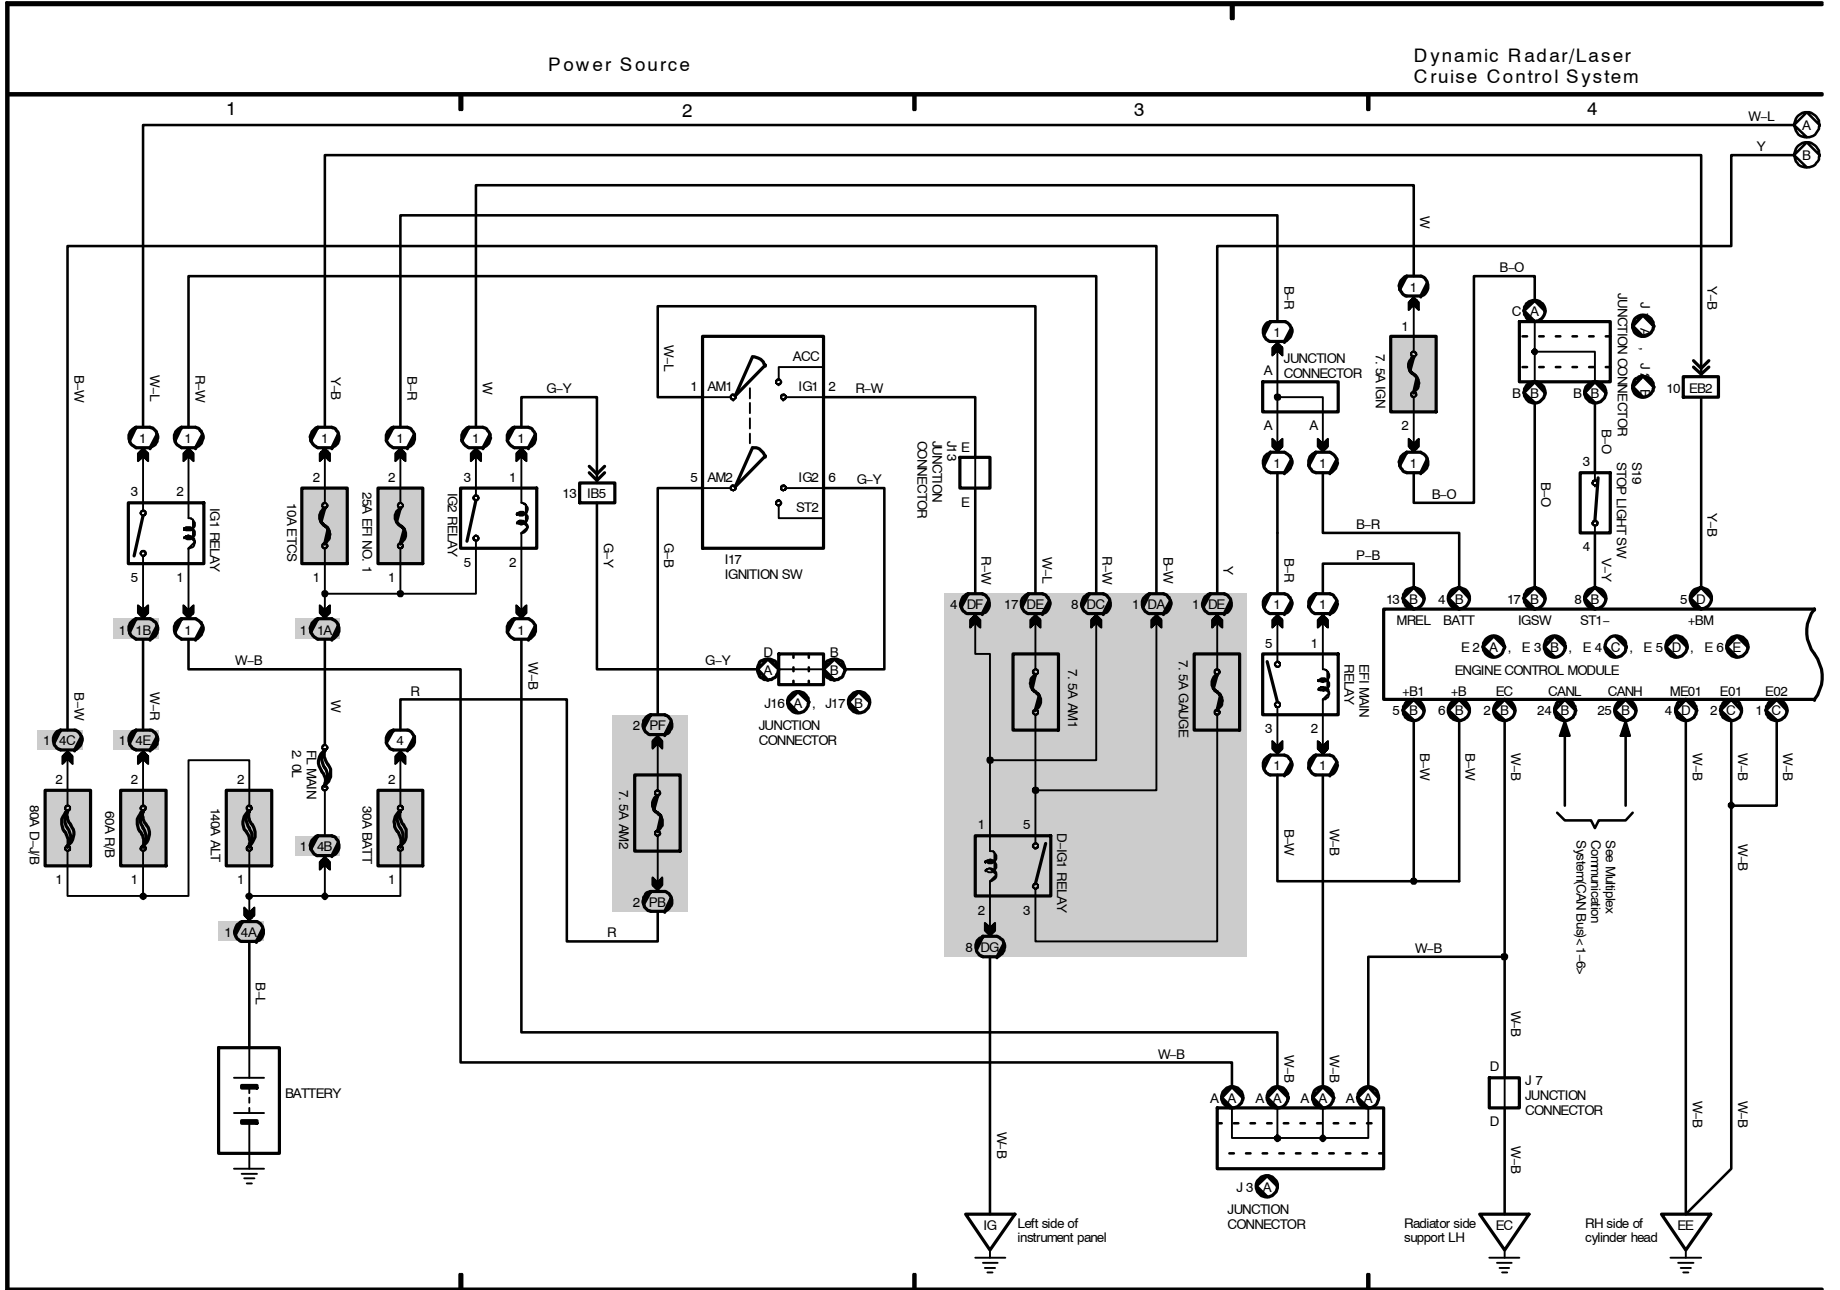

Electronically Controlled Transmission and A/T Indicator

* 3 : w/ LEXUS Navigation System
 * 4 : w/o LEXUS Navigation System

2005 LEXUS LS 430 (EWDD06U)

2005 LEXUS LS 430 (EMD606U)

M OVERALL ELECTRICAL WIRING DIAGRAM