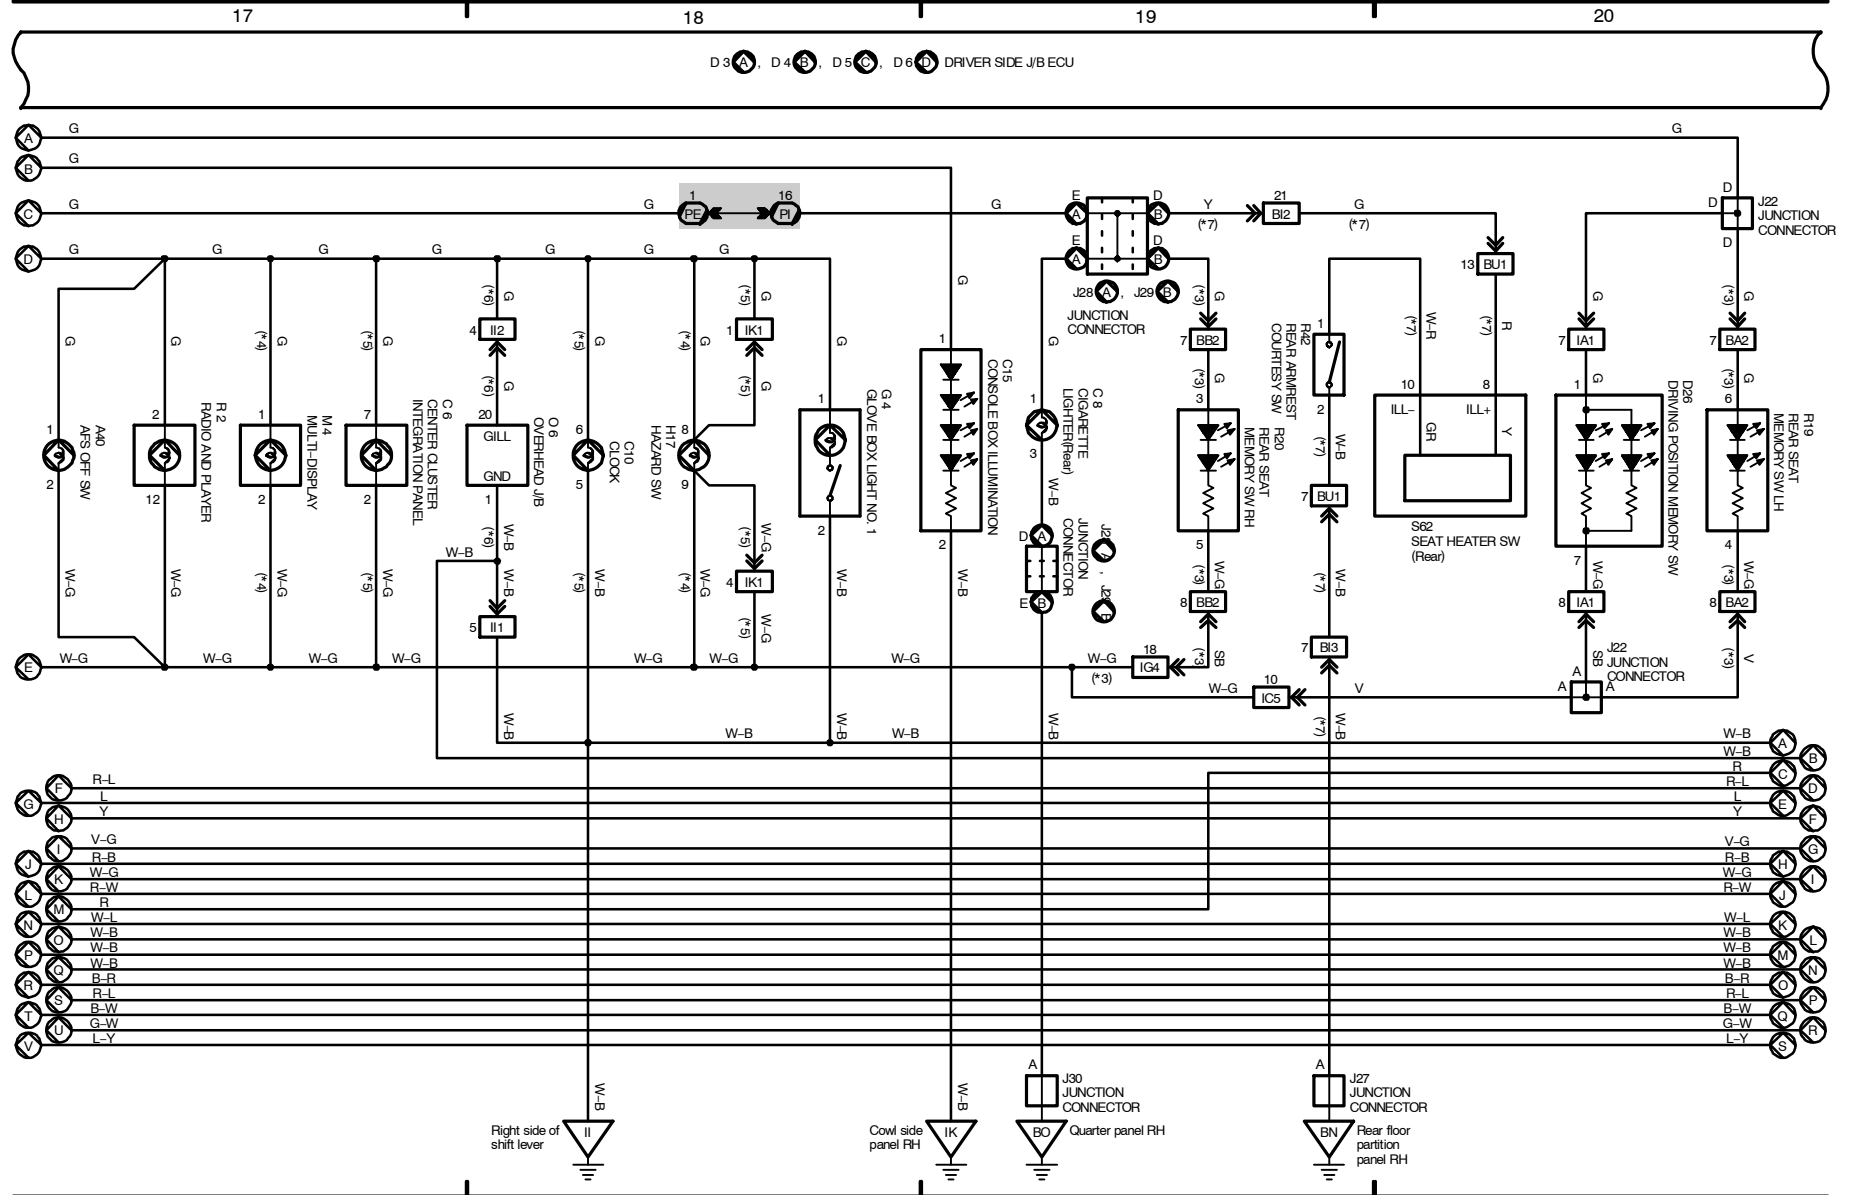

Multiplex Communication System
(BEAN - Instrument Panel Bus and BEAN - Steering Column Bus)

- 3 : w/ Rear Power Seat
- 4 : w/ LEXUS Navigation System
- 5 : w/o LEXUS Navigation System
- 6 : w/ Garage Door Opener
- 7 : w/ Rear Seat Heater w/o Rear Power Seat

2005 LEXUS LS 430 (EWD606U)