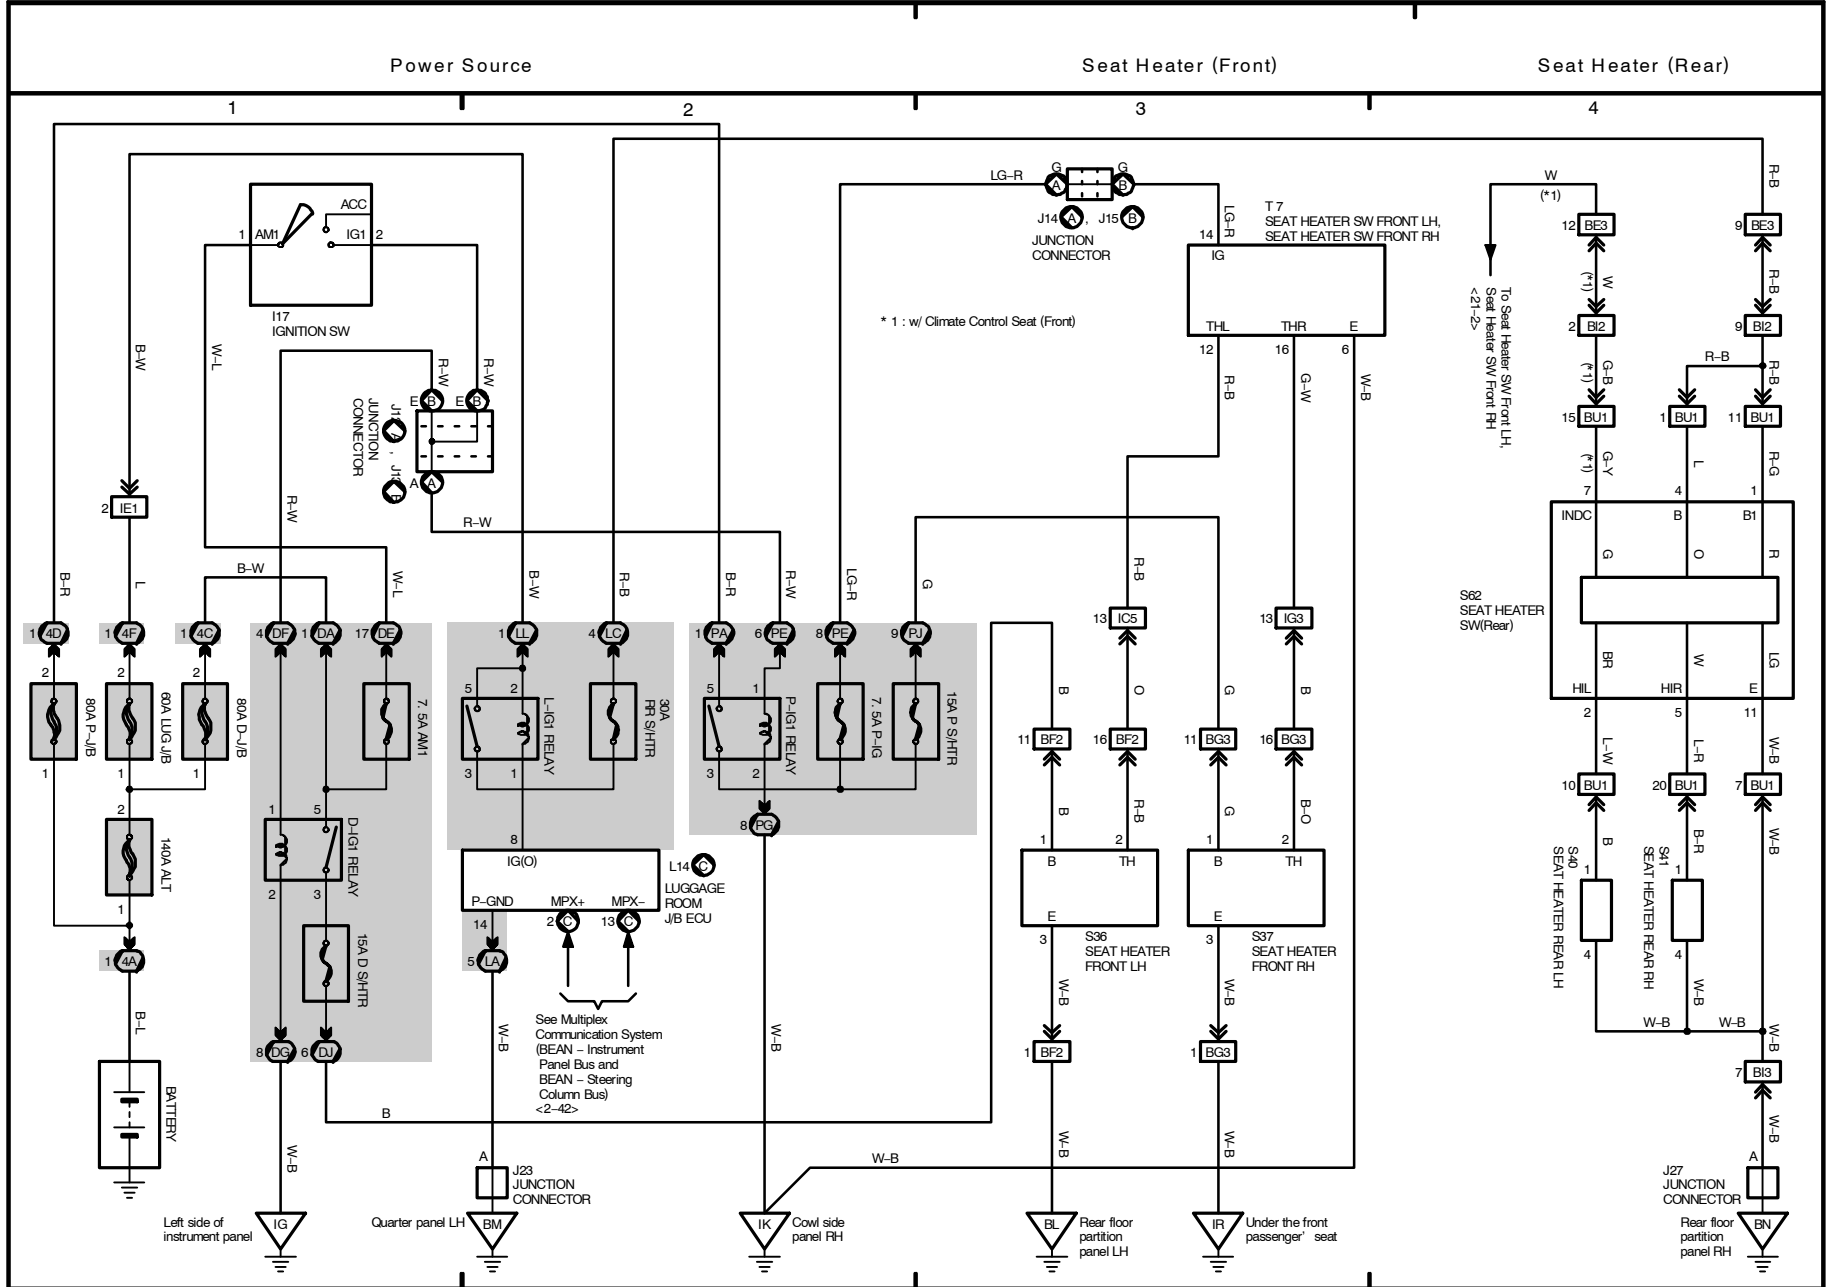

See Multiplex Communication System (BEAN - Instrument Panel Bus and BEAN - Steering Column Bus) <2-22>

M OVERALL ELECTRICAL WIRING DIAGRAM

2005 LEXUS LS 430 (EWD606U)

Option Connector
(Cellular Mobile Telephone and/or LEXUS Link System (Mayday System))