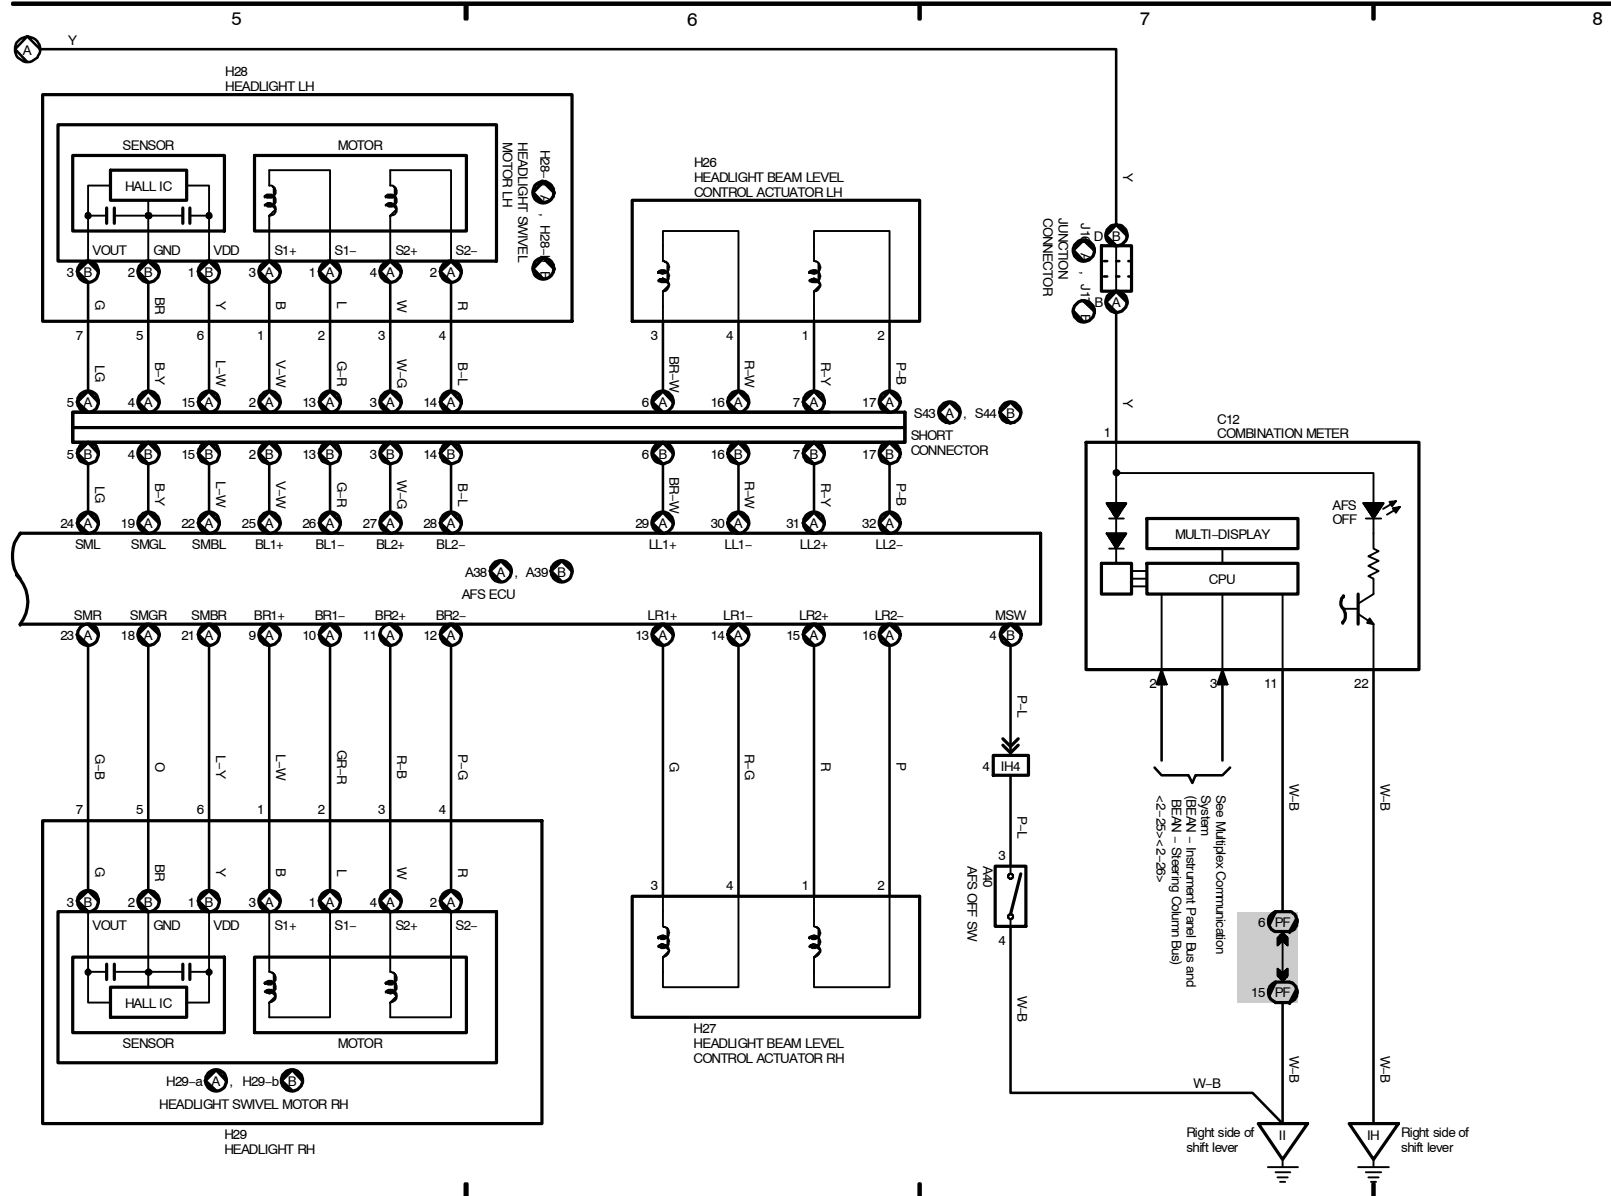

Adaptive Front-Lighting System

2005 LEXUS LS 430 (EWD606U)