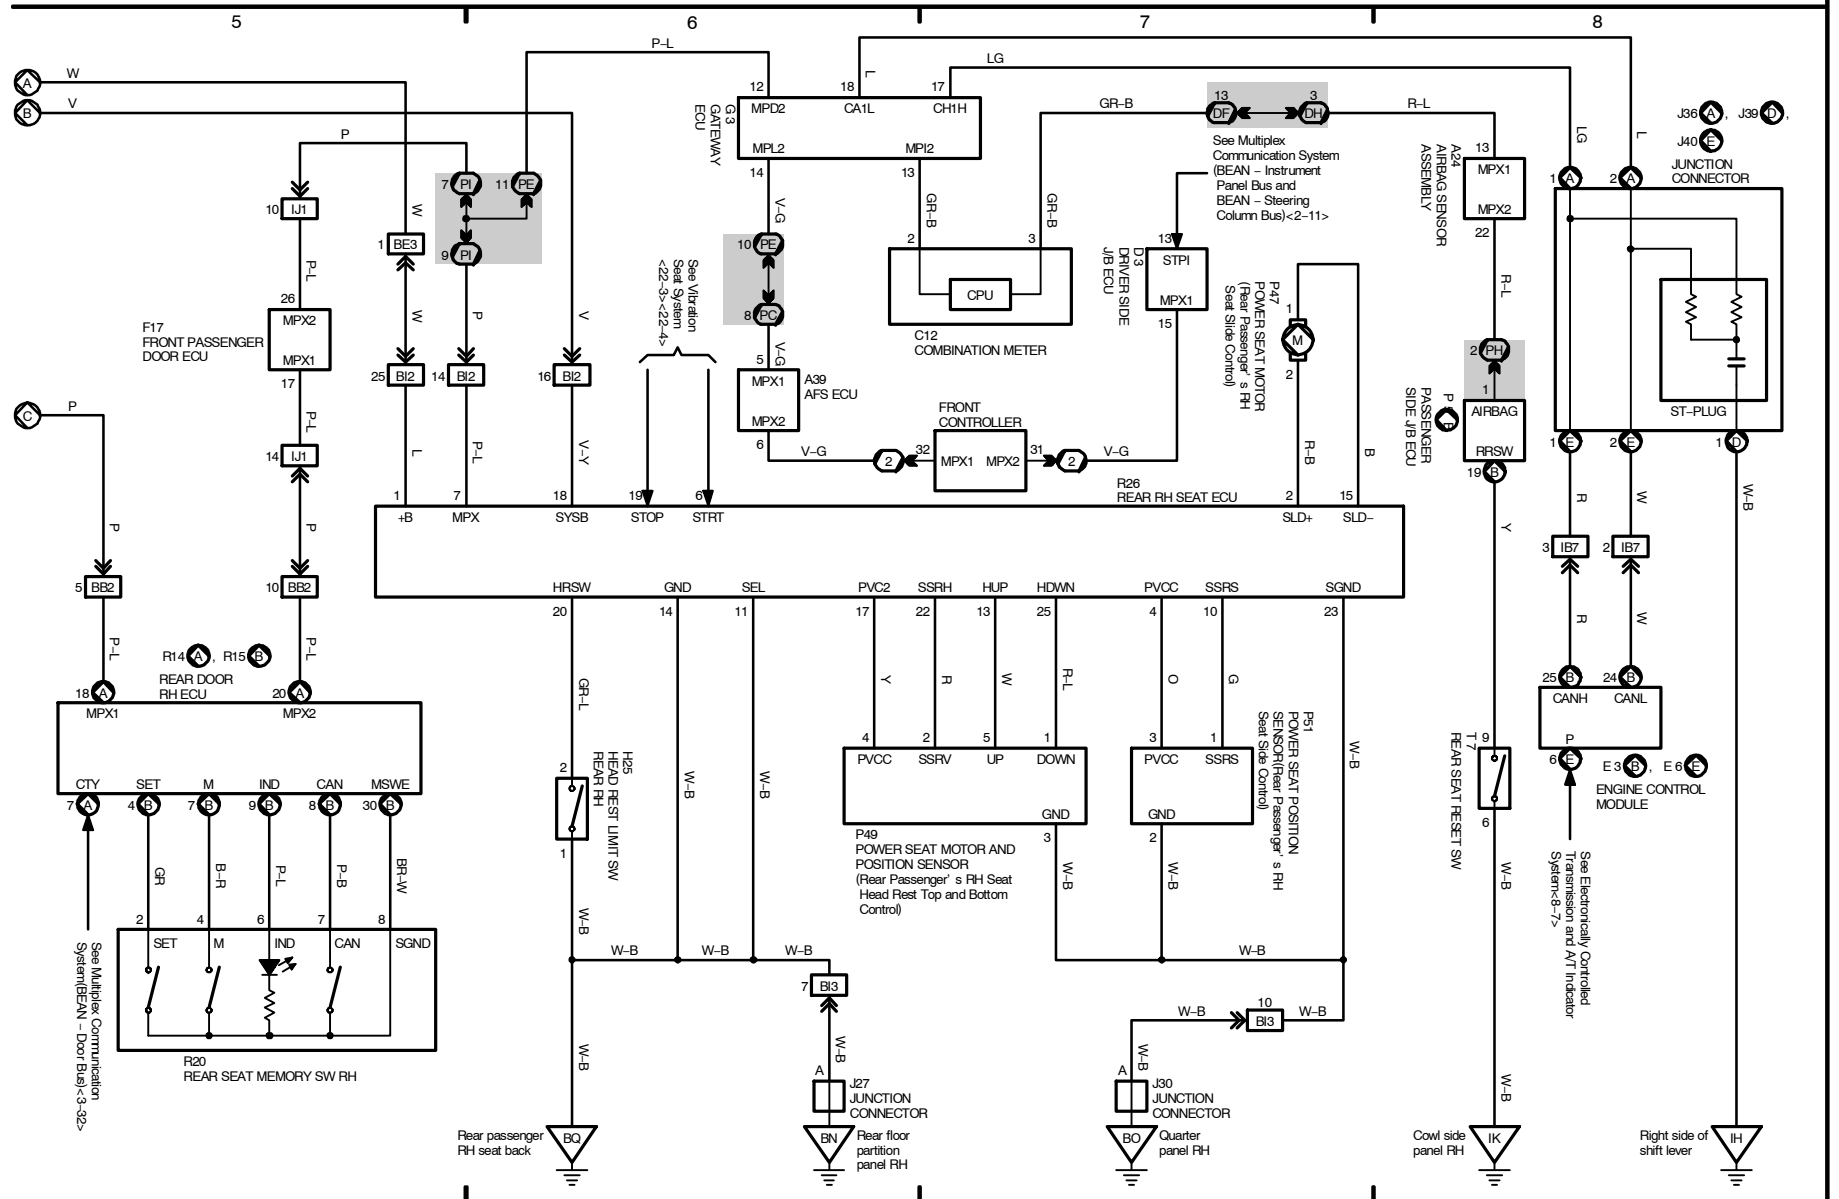

Power Seat (Rear Passenger's Seat)

2005 LEXUS LS 430 (EWD606U)