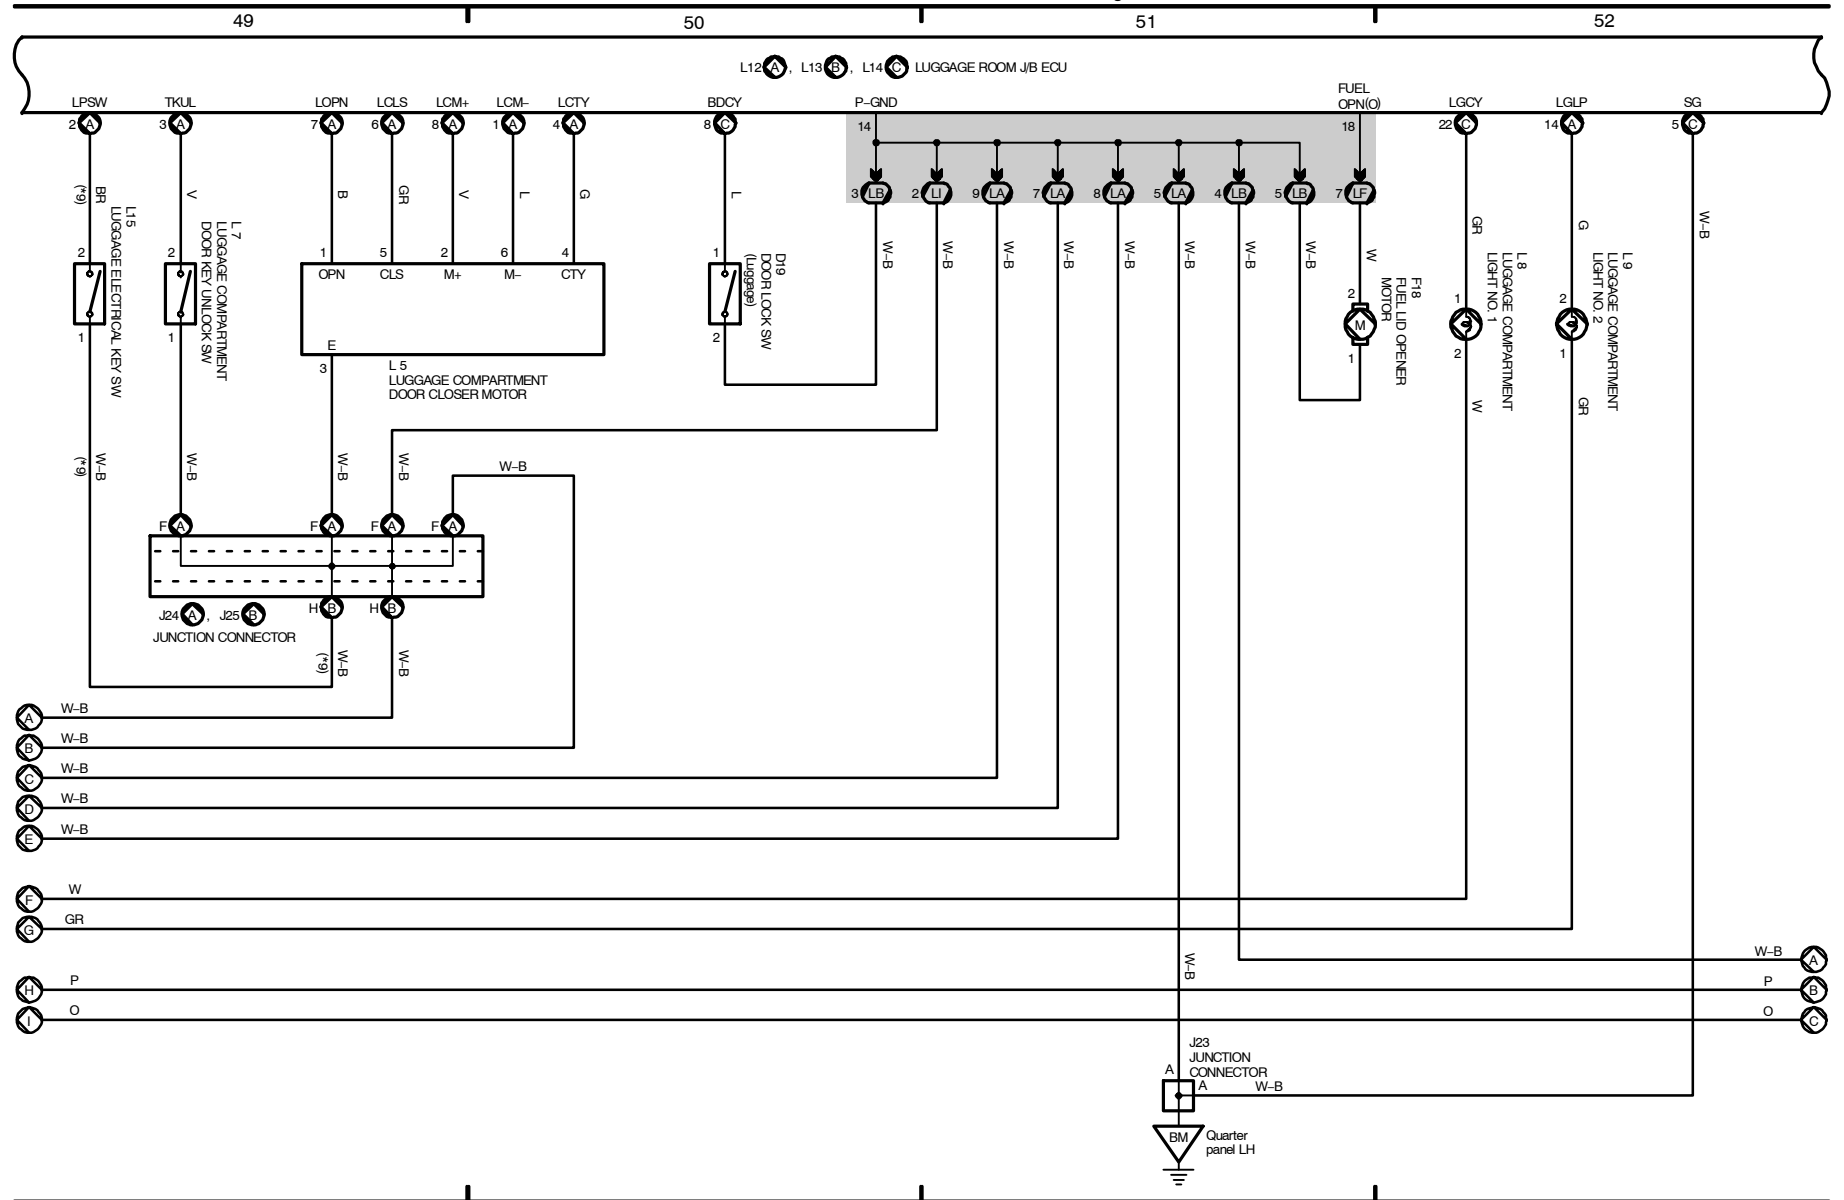

Multiplex Communication System
(BEAN - Instrument Panel Bus and BEAN - Steering Column Bus)

* 9 : w/ Smart Key System

2005 LEXUS LS 430 (EMD606U)