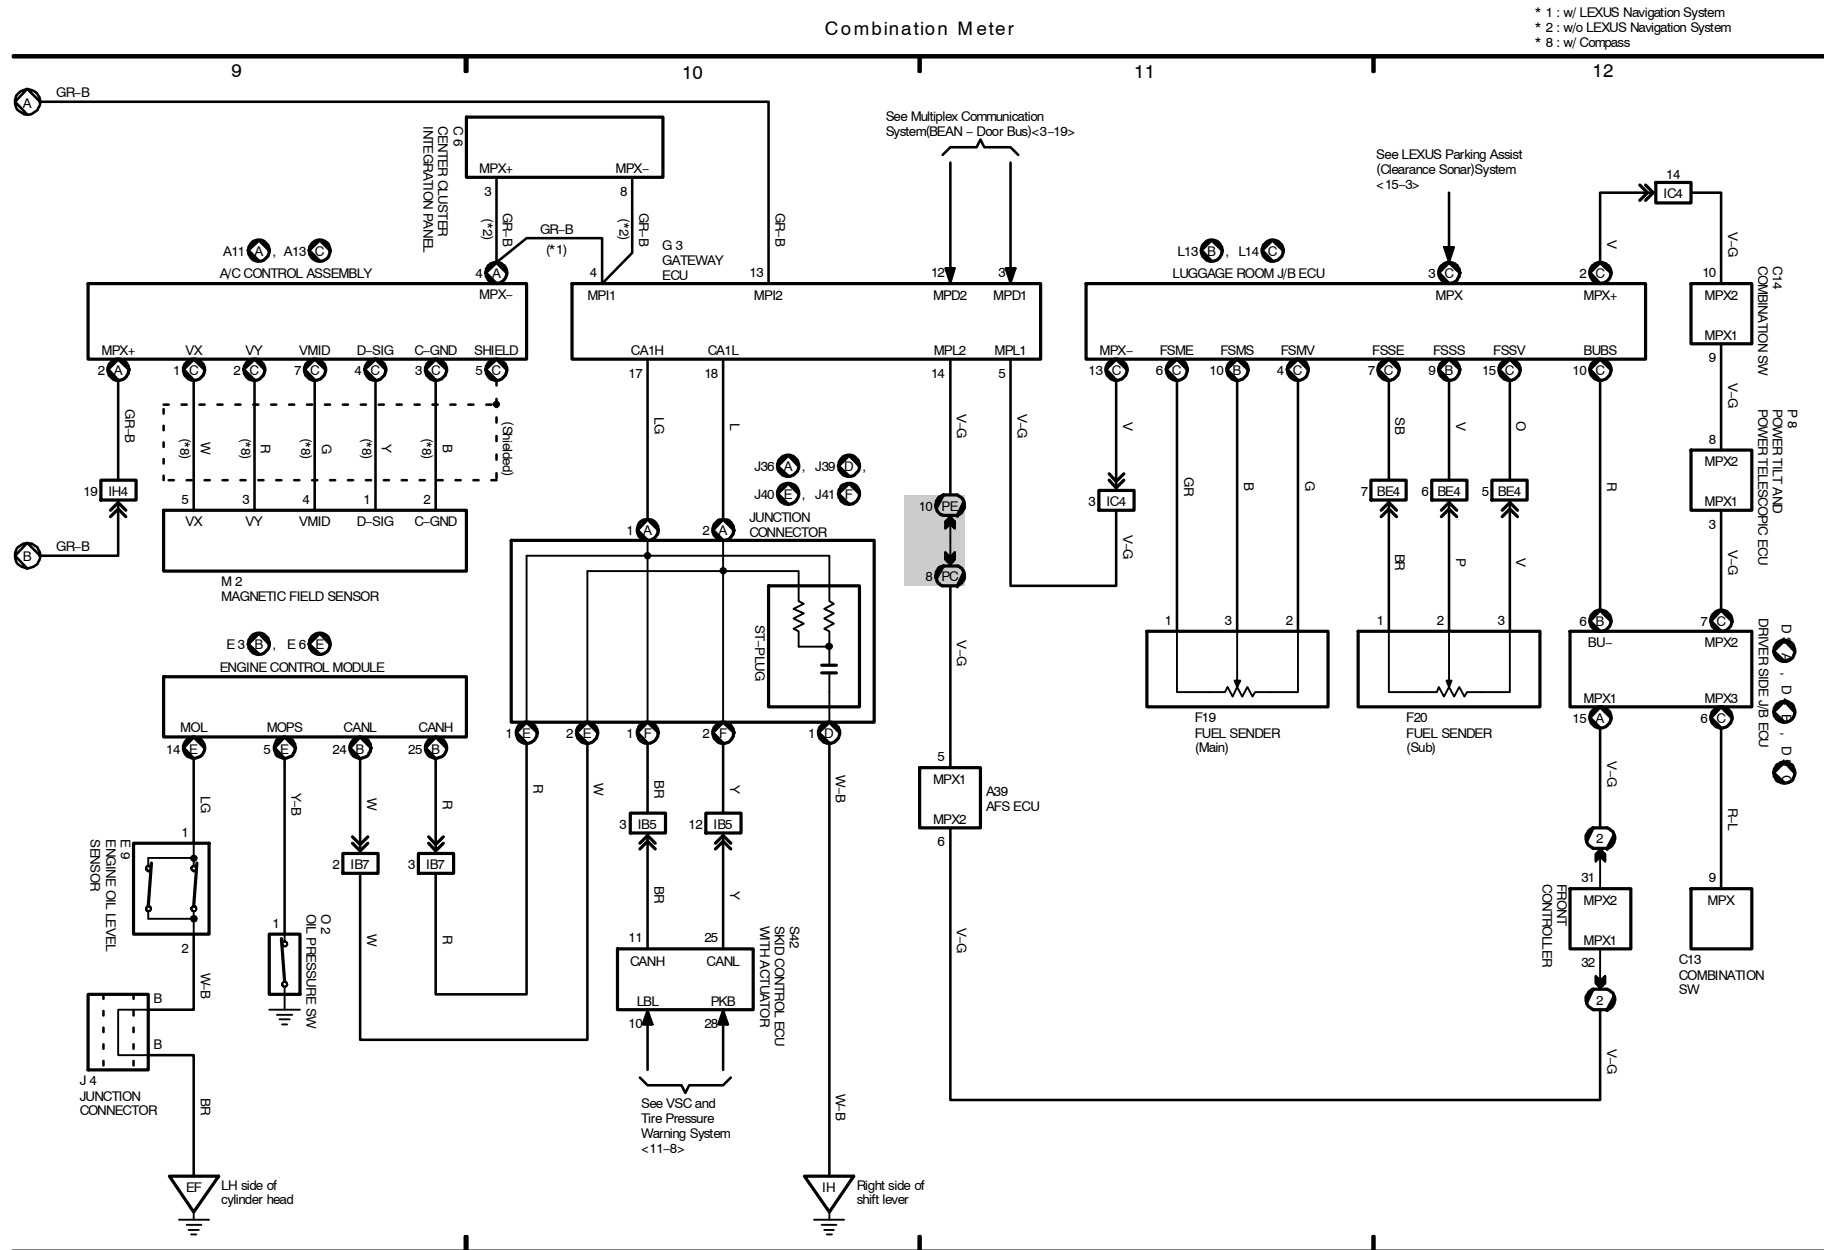

2005 LEXUS LS 430 (EWD606U)