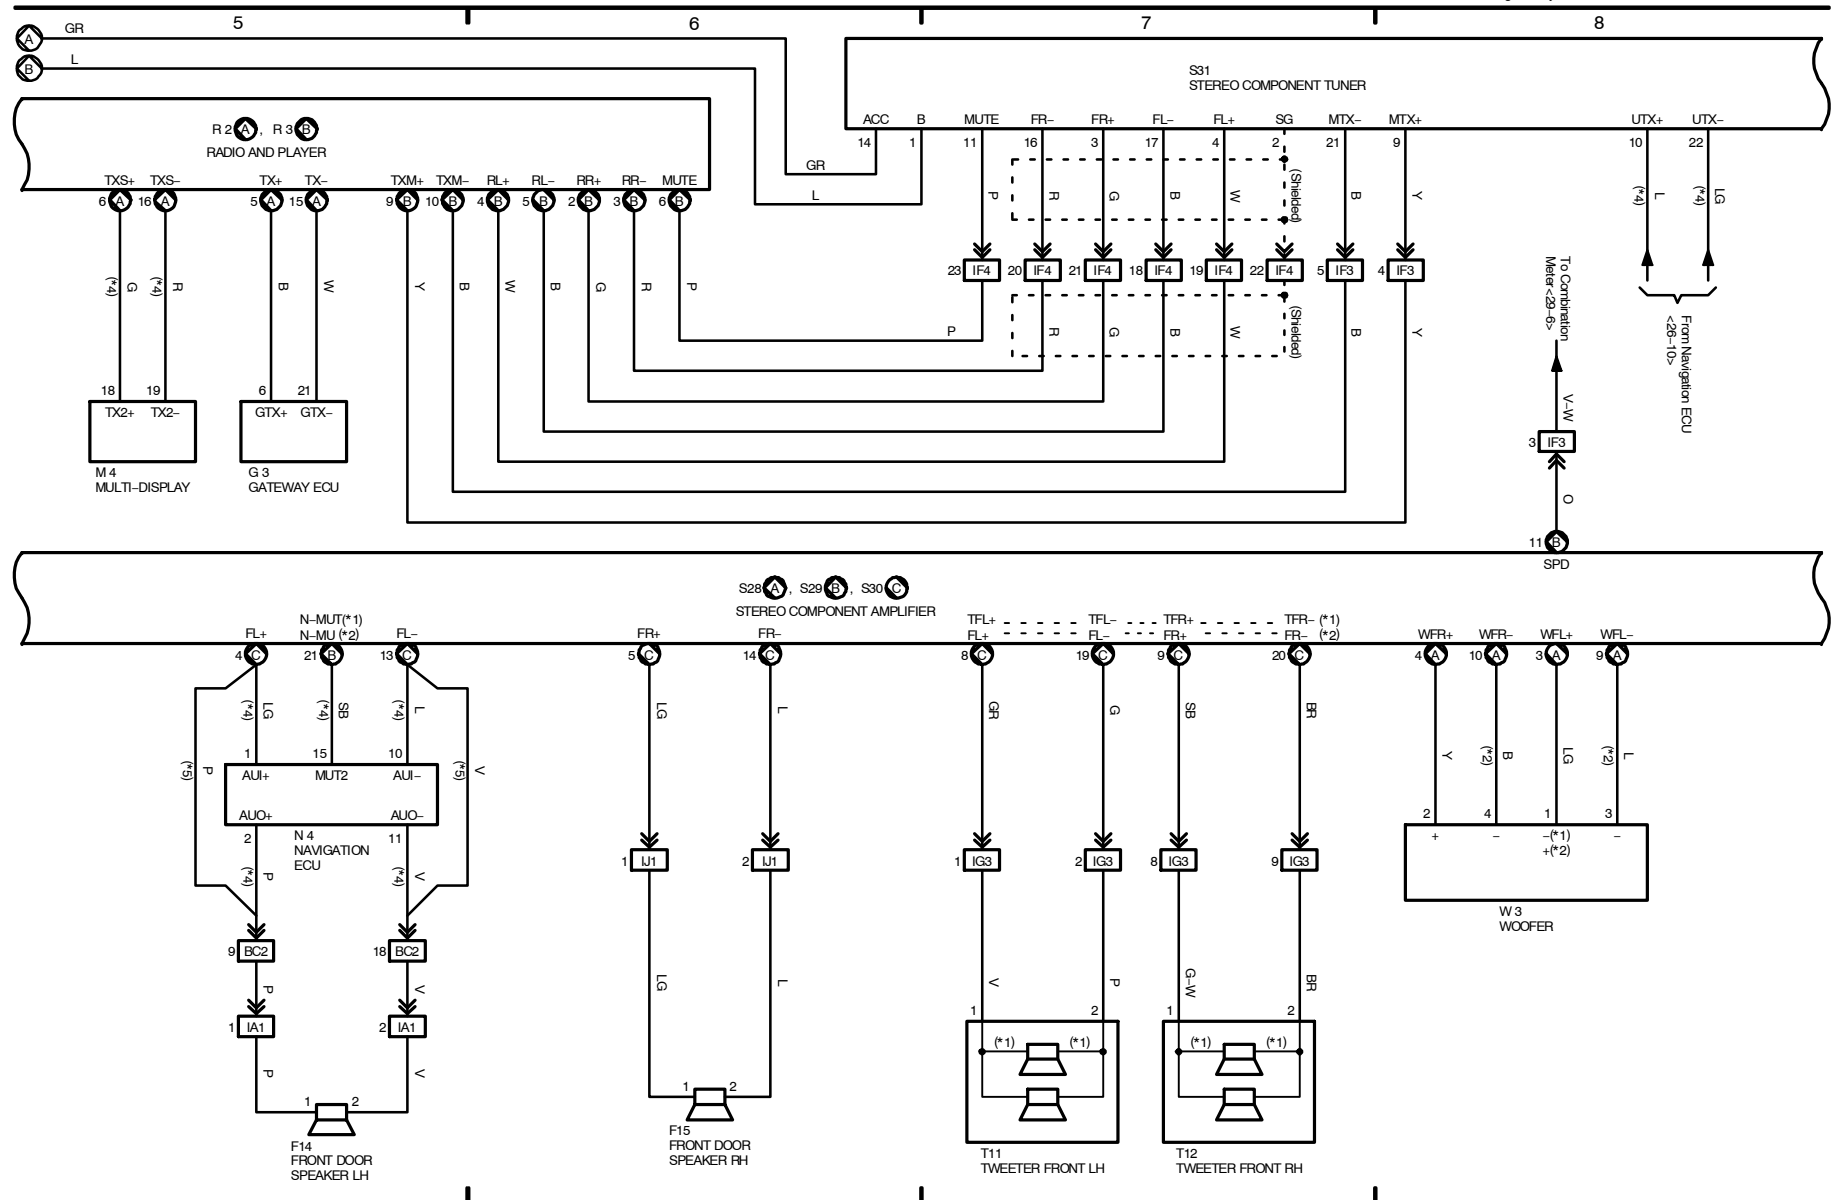

Audio System

- 1 : MARK LEVINSON
- 2 : Except *1
- 4 : w/ LEXUS Navigation System
- 5 : w/o LEXUS Navigation System

2005 LEXUS LS 430 (EWD606U)