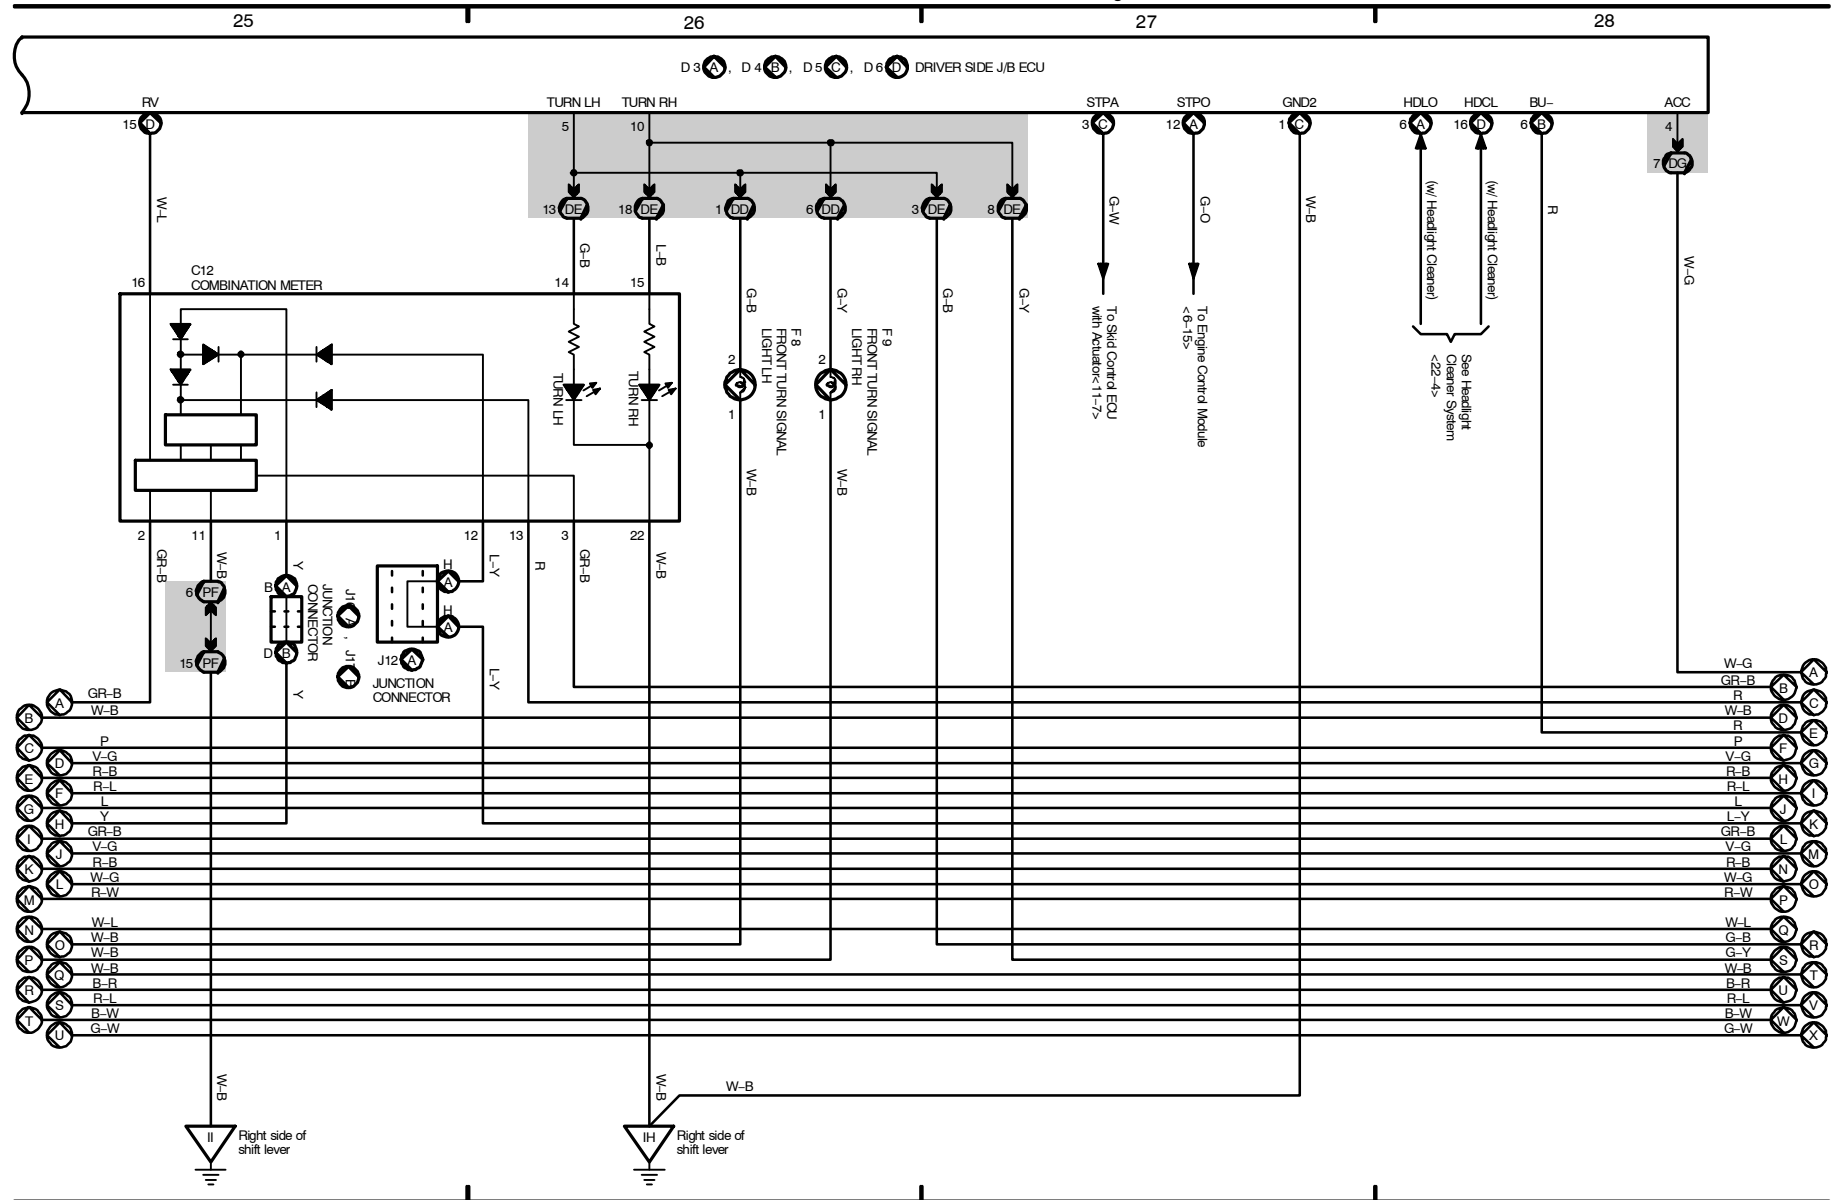

Multiplex Communication System
(BEAN - Instrument Panel Bus and BEAN - Steering Column Bus)

2005 LEXUS LS 430 (EWD606U)