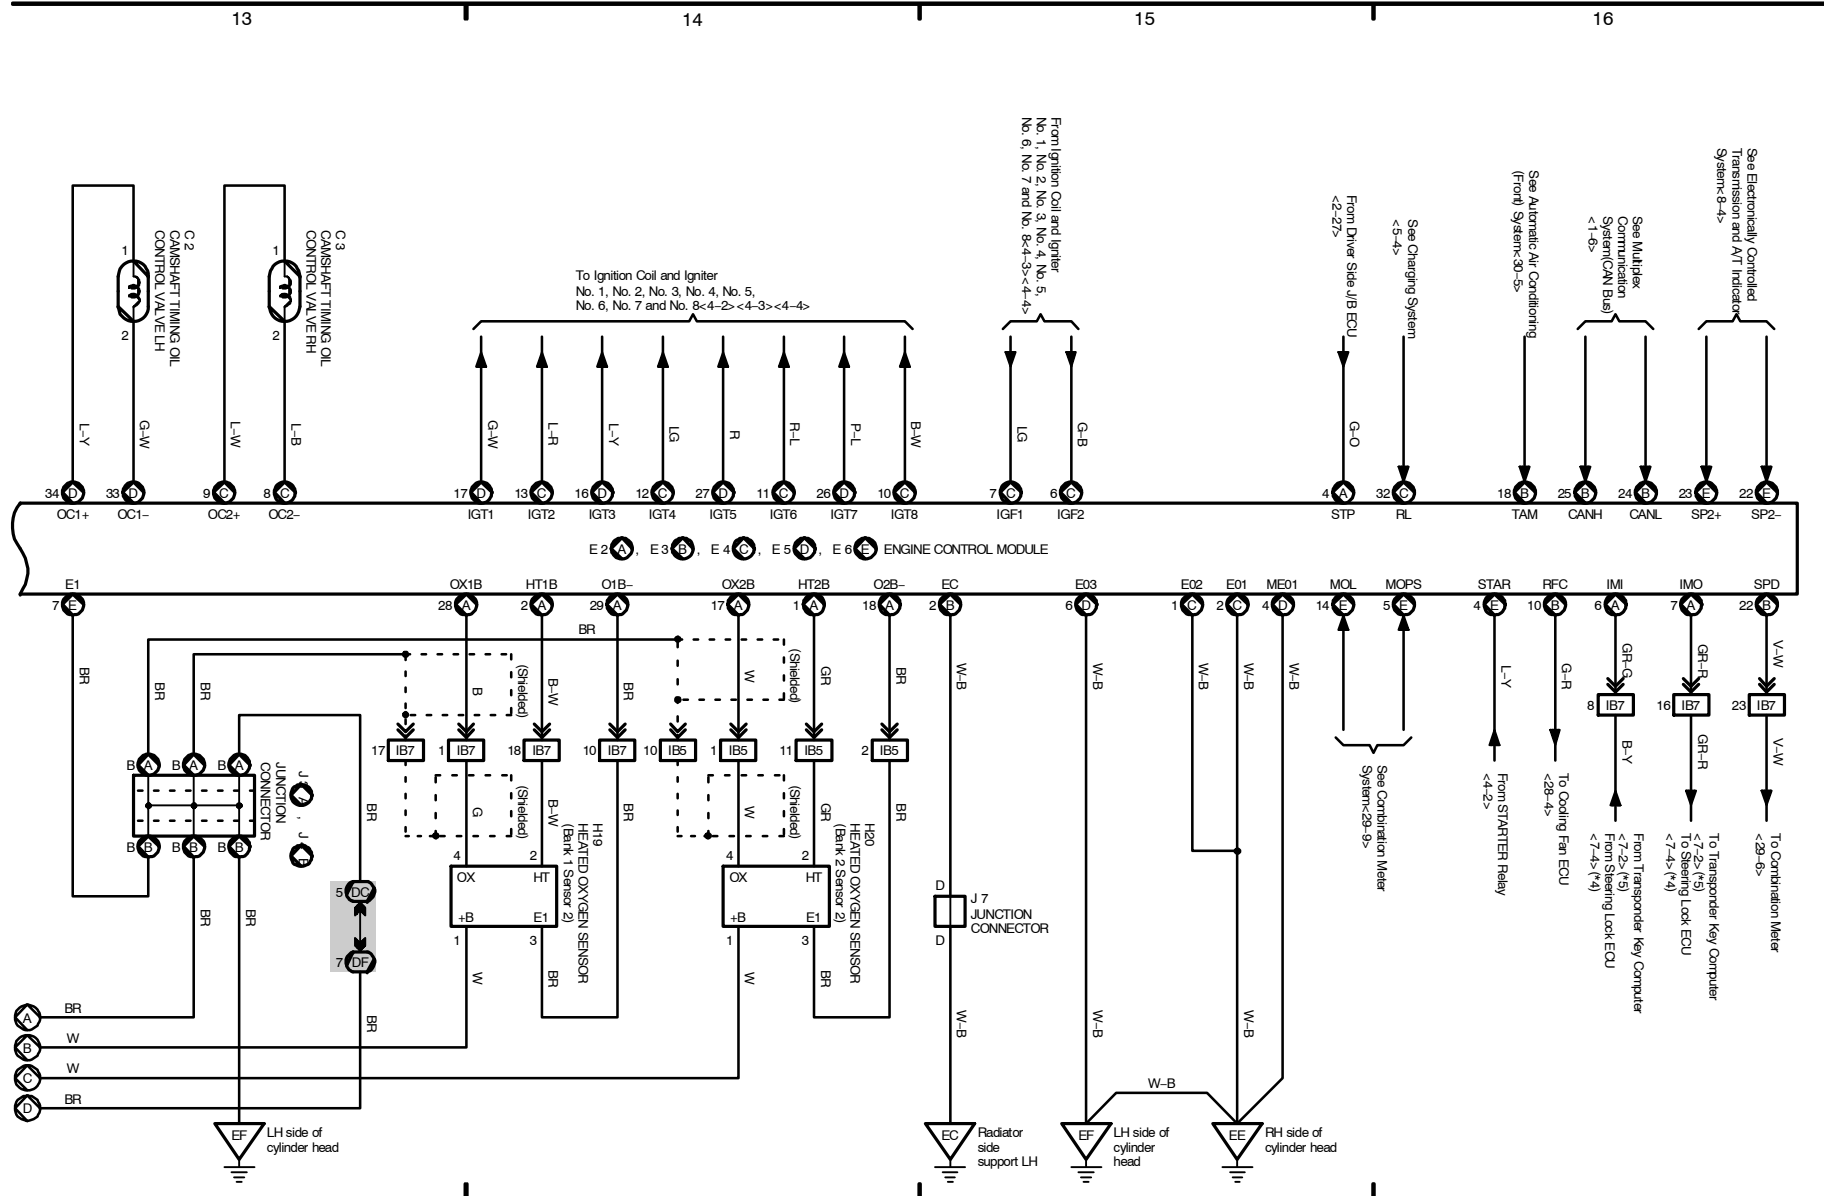

Engine Control

* 4 : w/ Smart Key System
* 5 : wo/ Smart Key System

2005 LEXUS LS 430 (EWD606U)