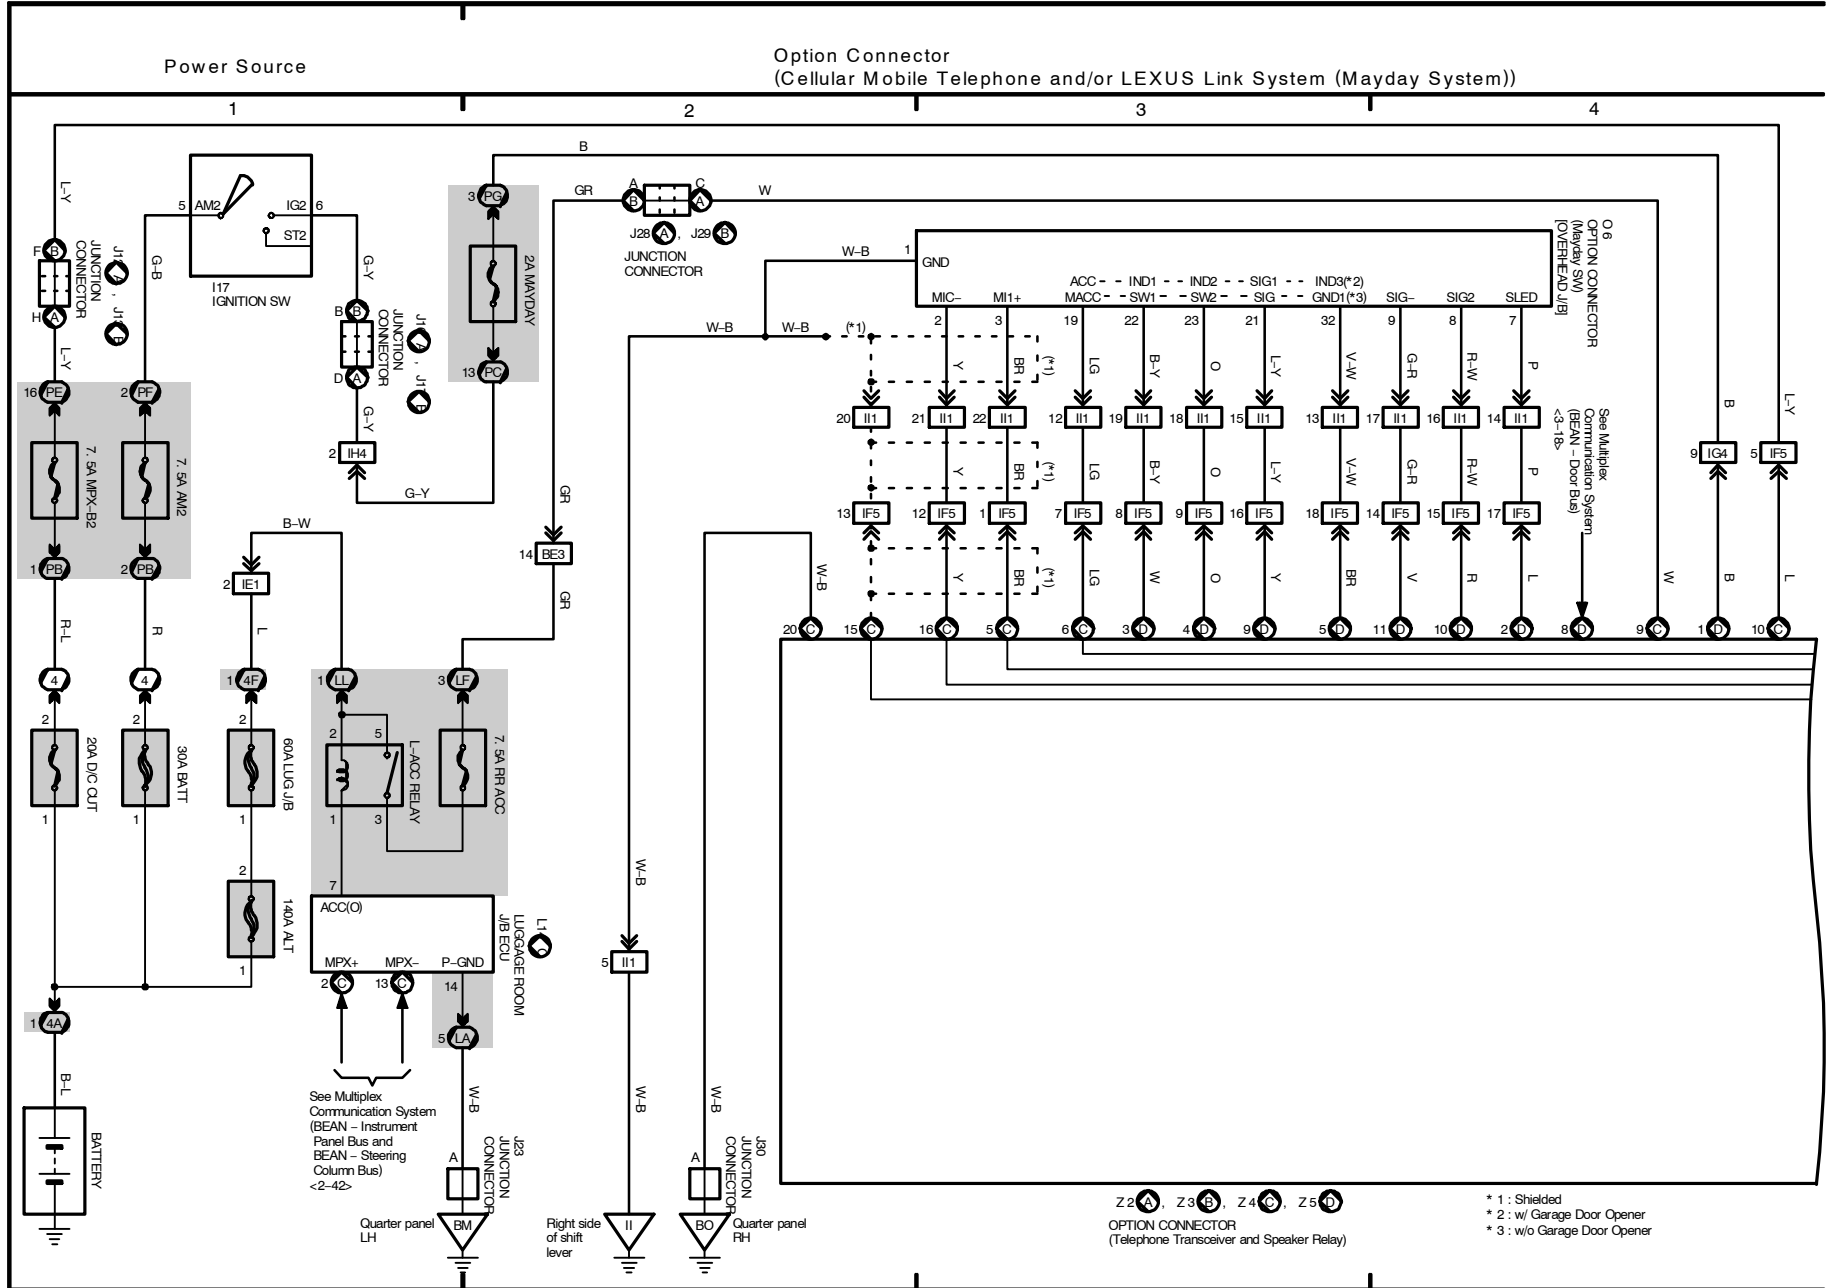

See Multiplex Communication System (BEAN - Instrument Panel Bus and BEAN - Steering Column Bus) <2-22>

M OVERALL ELECTRICAL WIRING DIAGRAM

2005 LEXUS LS 430 (EWD606U)

Option Connector
(Cellular Mobile Telephone and/or LEXUS Link System (Mayday System))