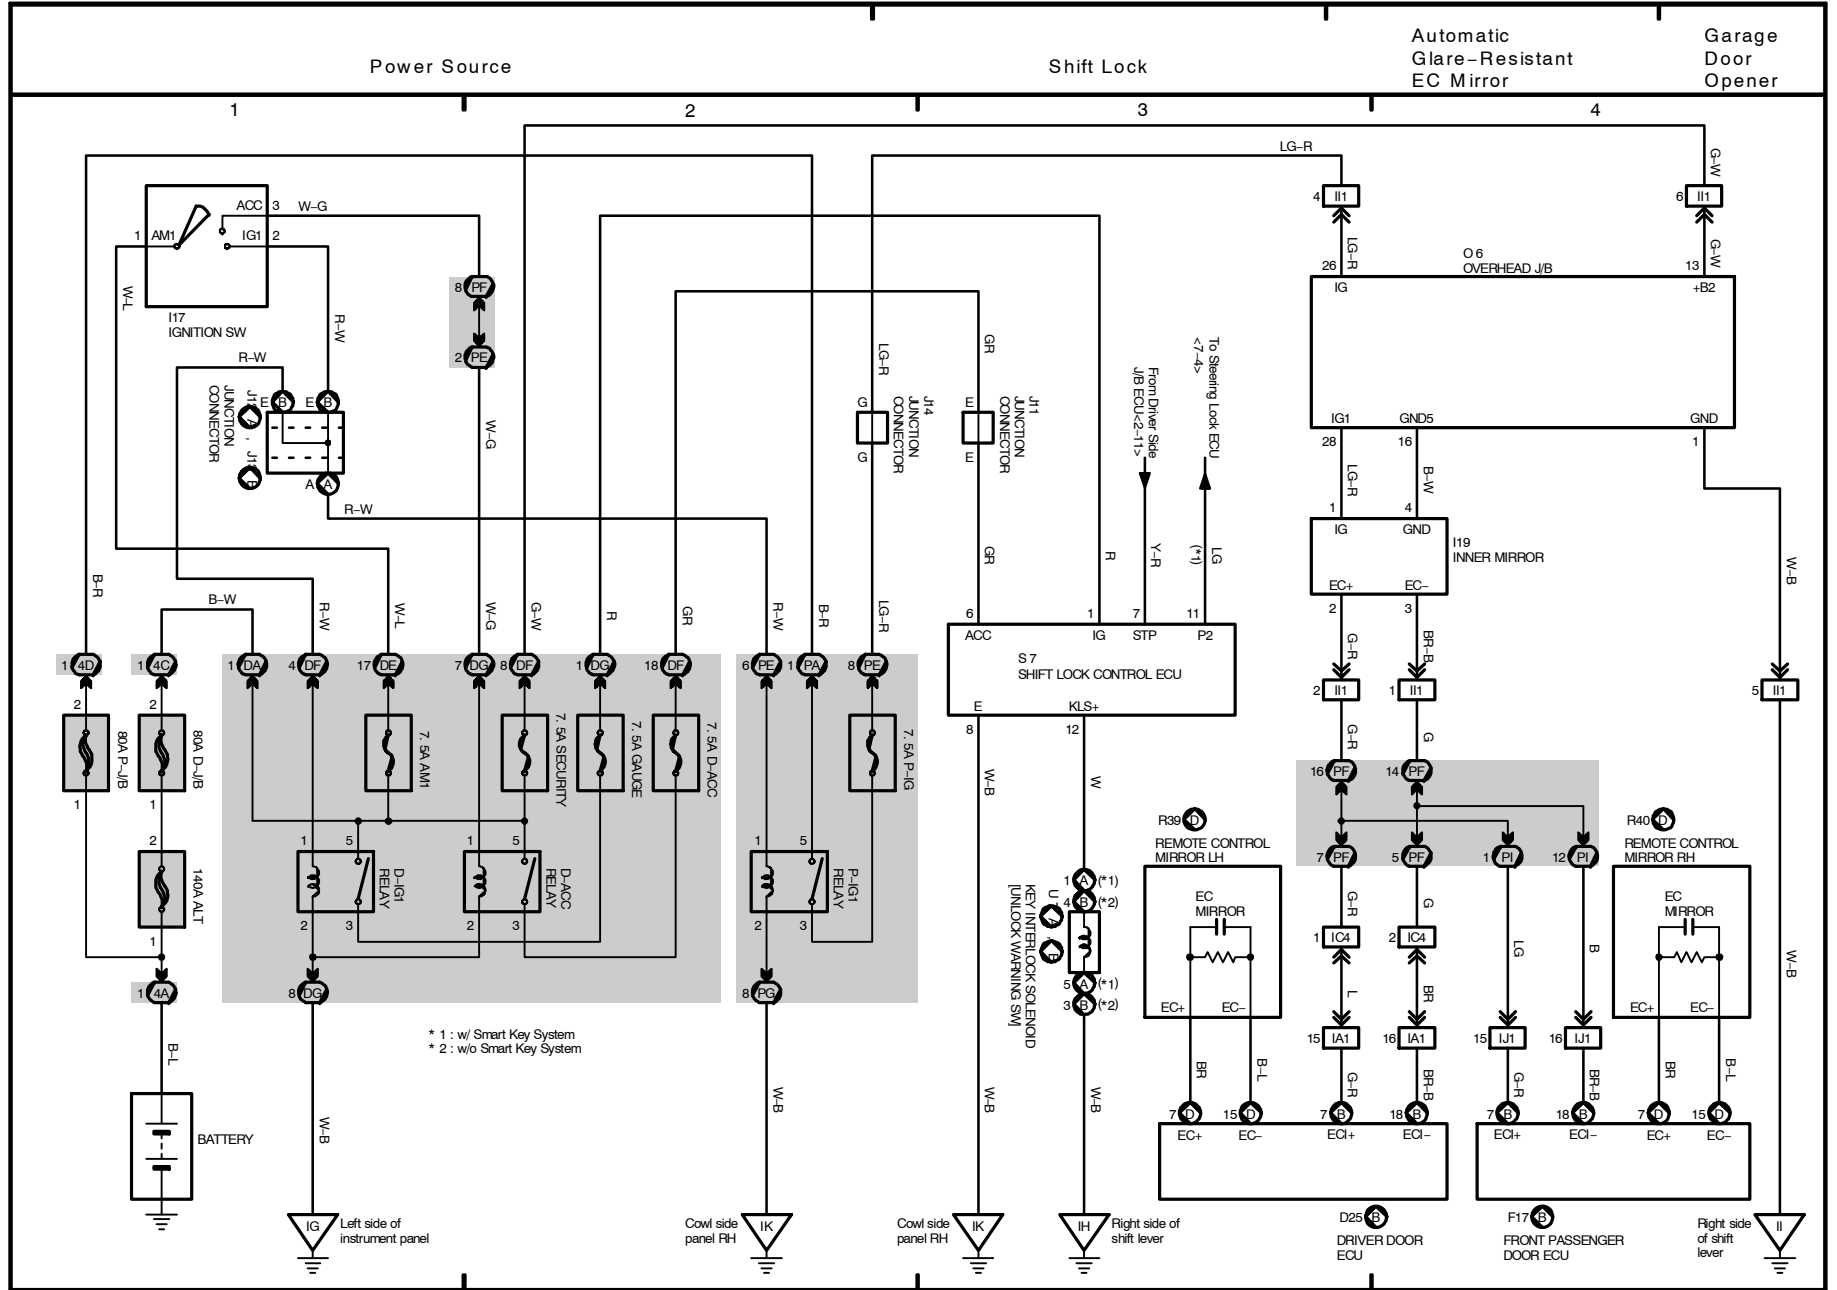

See Multiplex Communication System (BEAN - Instrument Panel Bus and BEAN - Steering Column Bus) <2-22>

M OVERALL ELECTRICAL WIRING DIAGRAM

2005 LEXUS LS 430 (EWD606U)

Option Connector
(Cellular Mobile Telephone and/or LEXUS Link System (Mayday System))