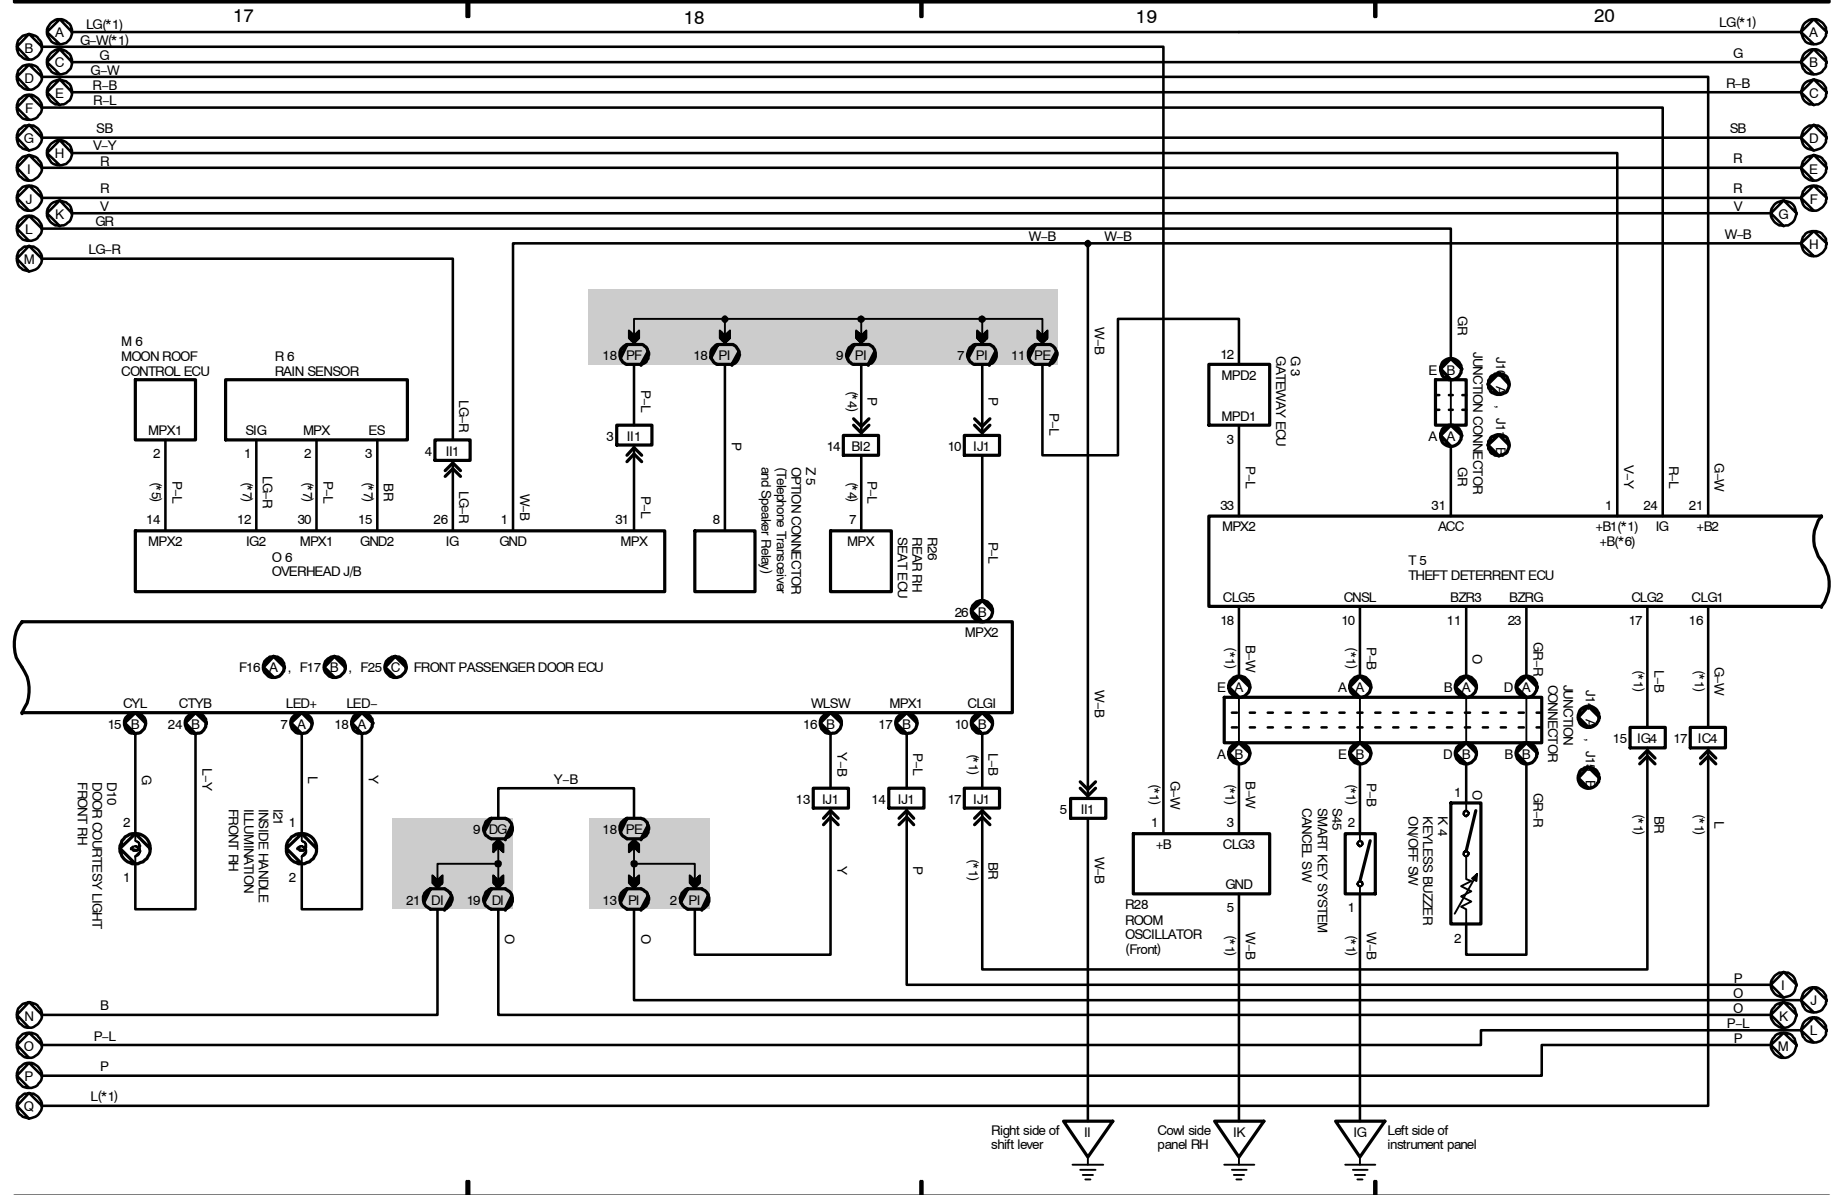

Multiplex Communication System (BEAN - Door Bus)

- 1 : w/ Smart Key System
- 4 : w/ Rear Power Seat
- 5 : w/ Moon Roof
- 6 : w/o Smart Key System

* 7 : w/ Rain Sensor

2005 LEXUS LS 430 (EWD606U)