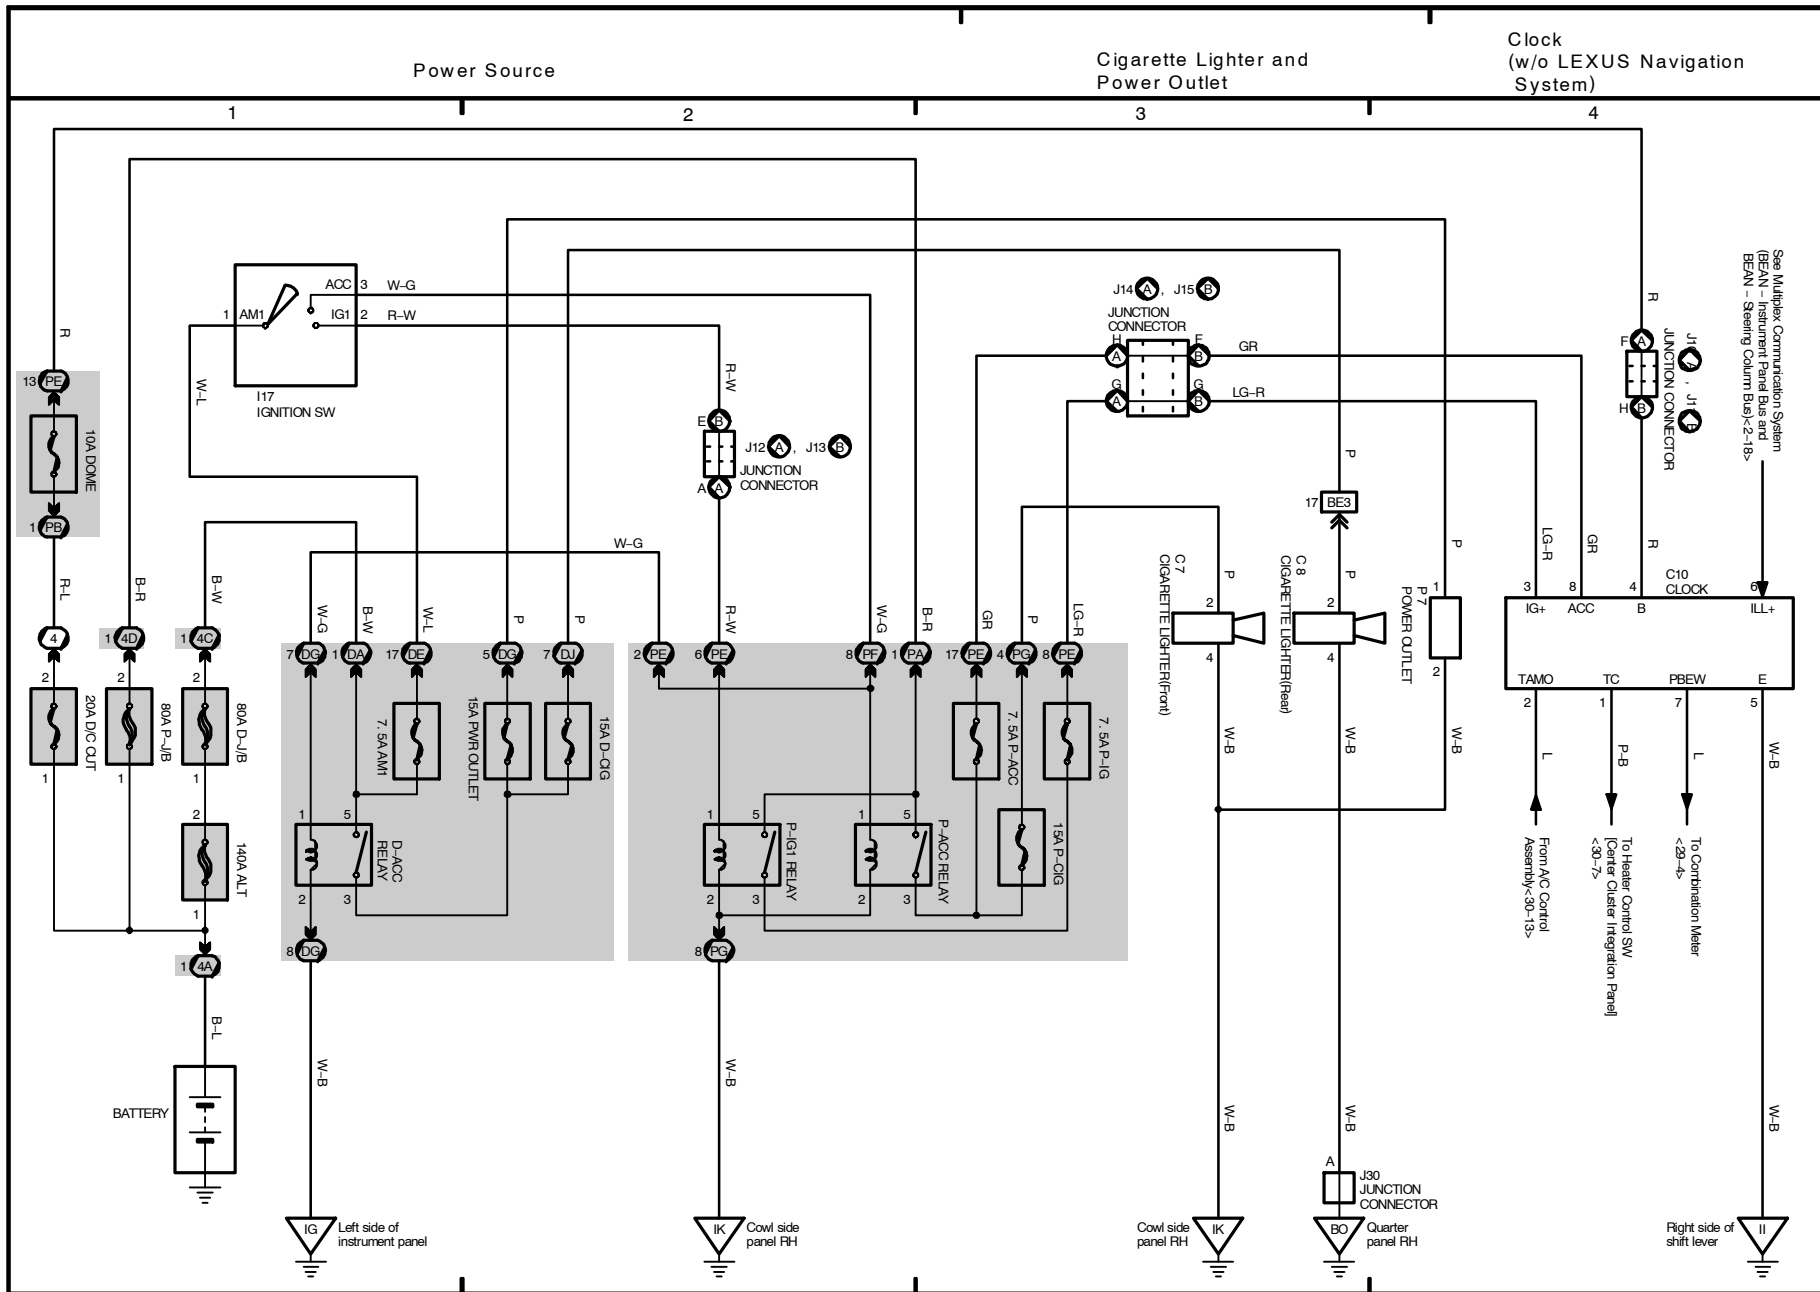

See Multiplex Communication System (BEAN - Instrument Panel Bus and BEAN - Steering Column Bus) <2-22>

M OVERALL ELECTRICAL WIRING DIAGRAM

2005 LEXUS LS 430 (EWD606U)

Option Connector
(Cellular Mobile Telephone and/or LEXUS Link System (Mayday System))