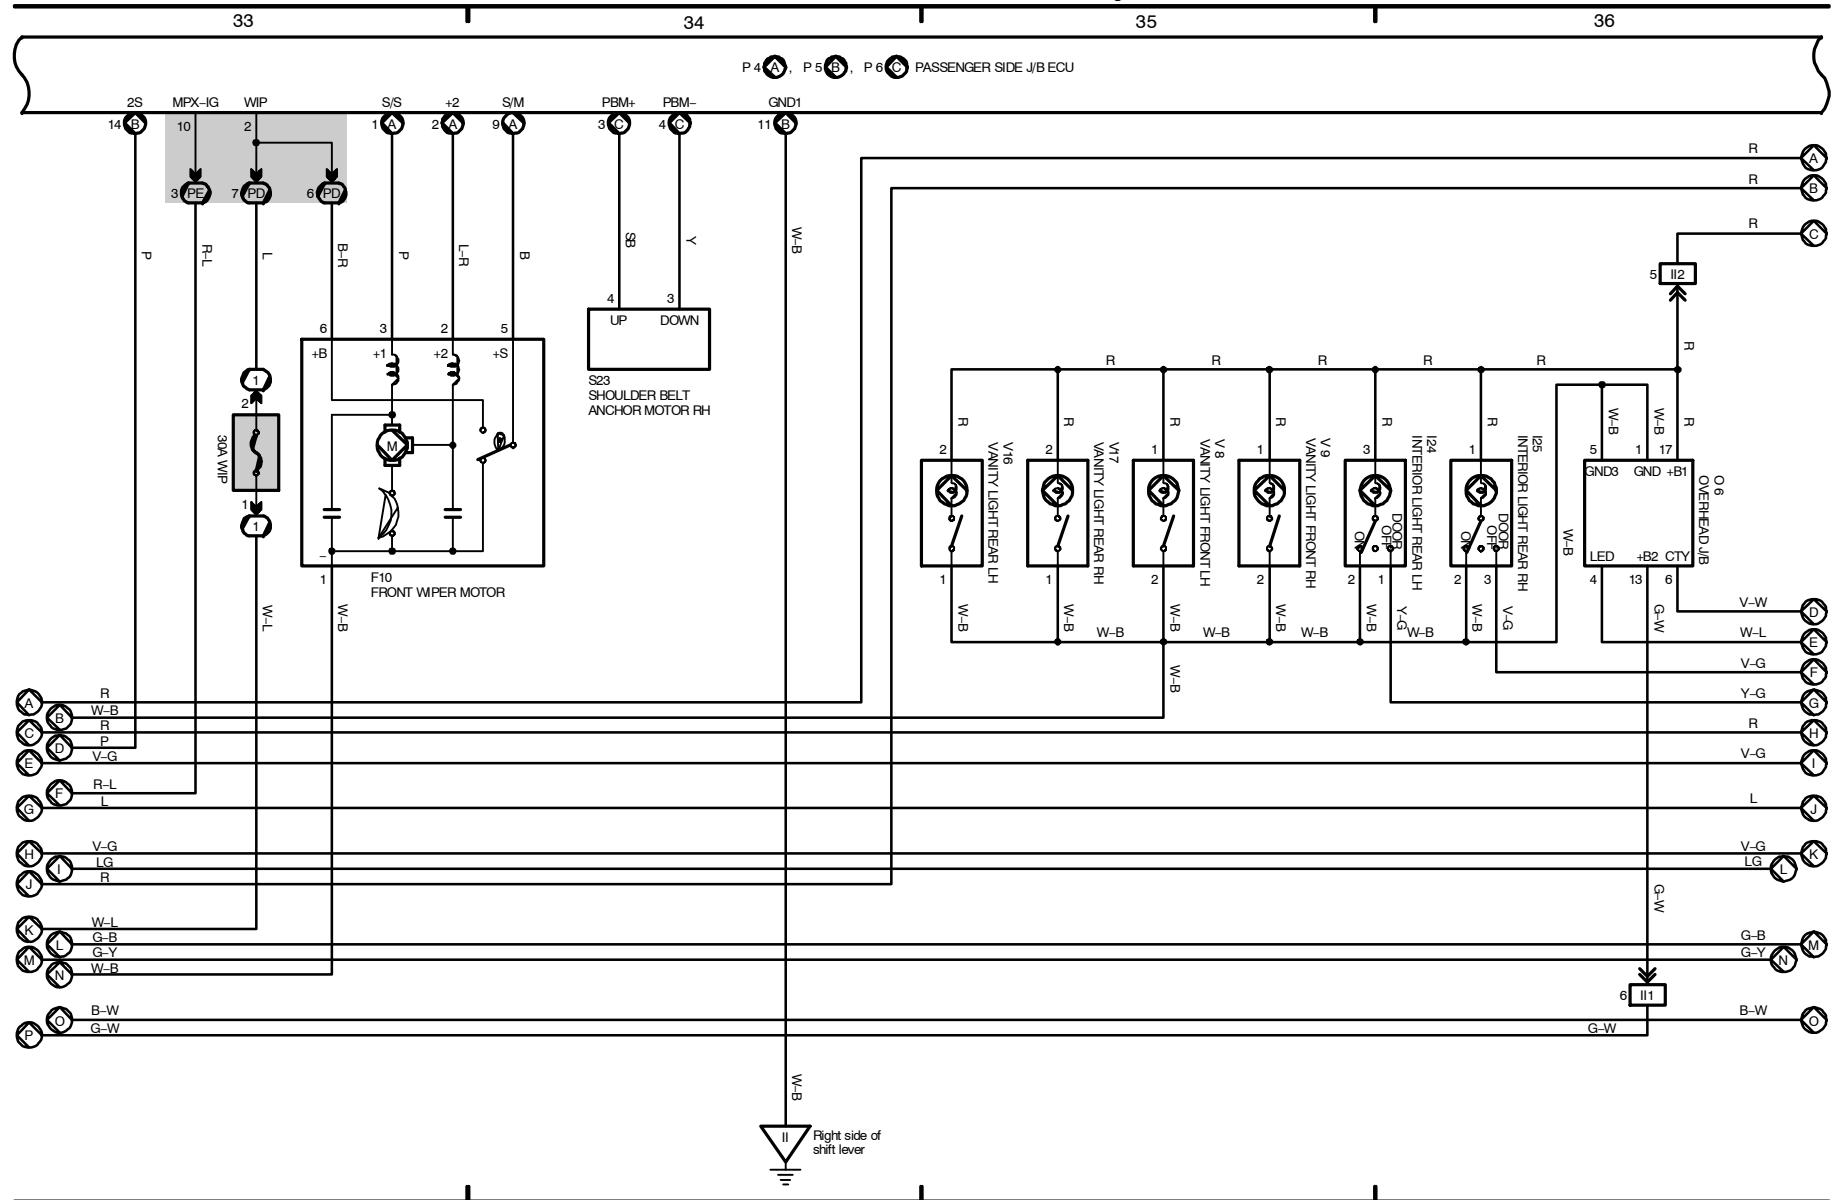

Multiplex Communication System
(BEAN - Instrument Panel Bus and BEAN - Steering Column Bus)

2005 LEXUS LS 430 (EWD606U)