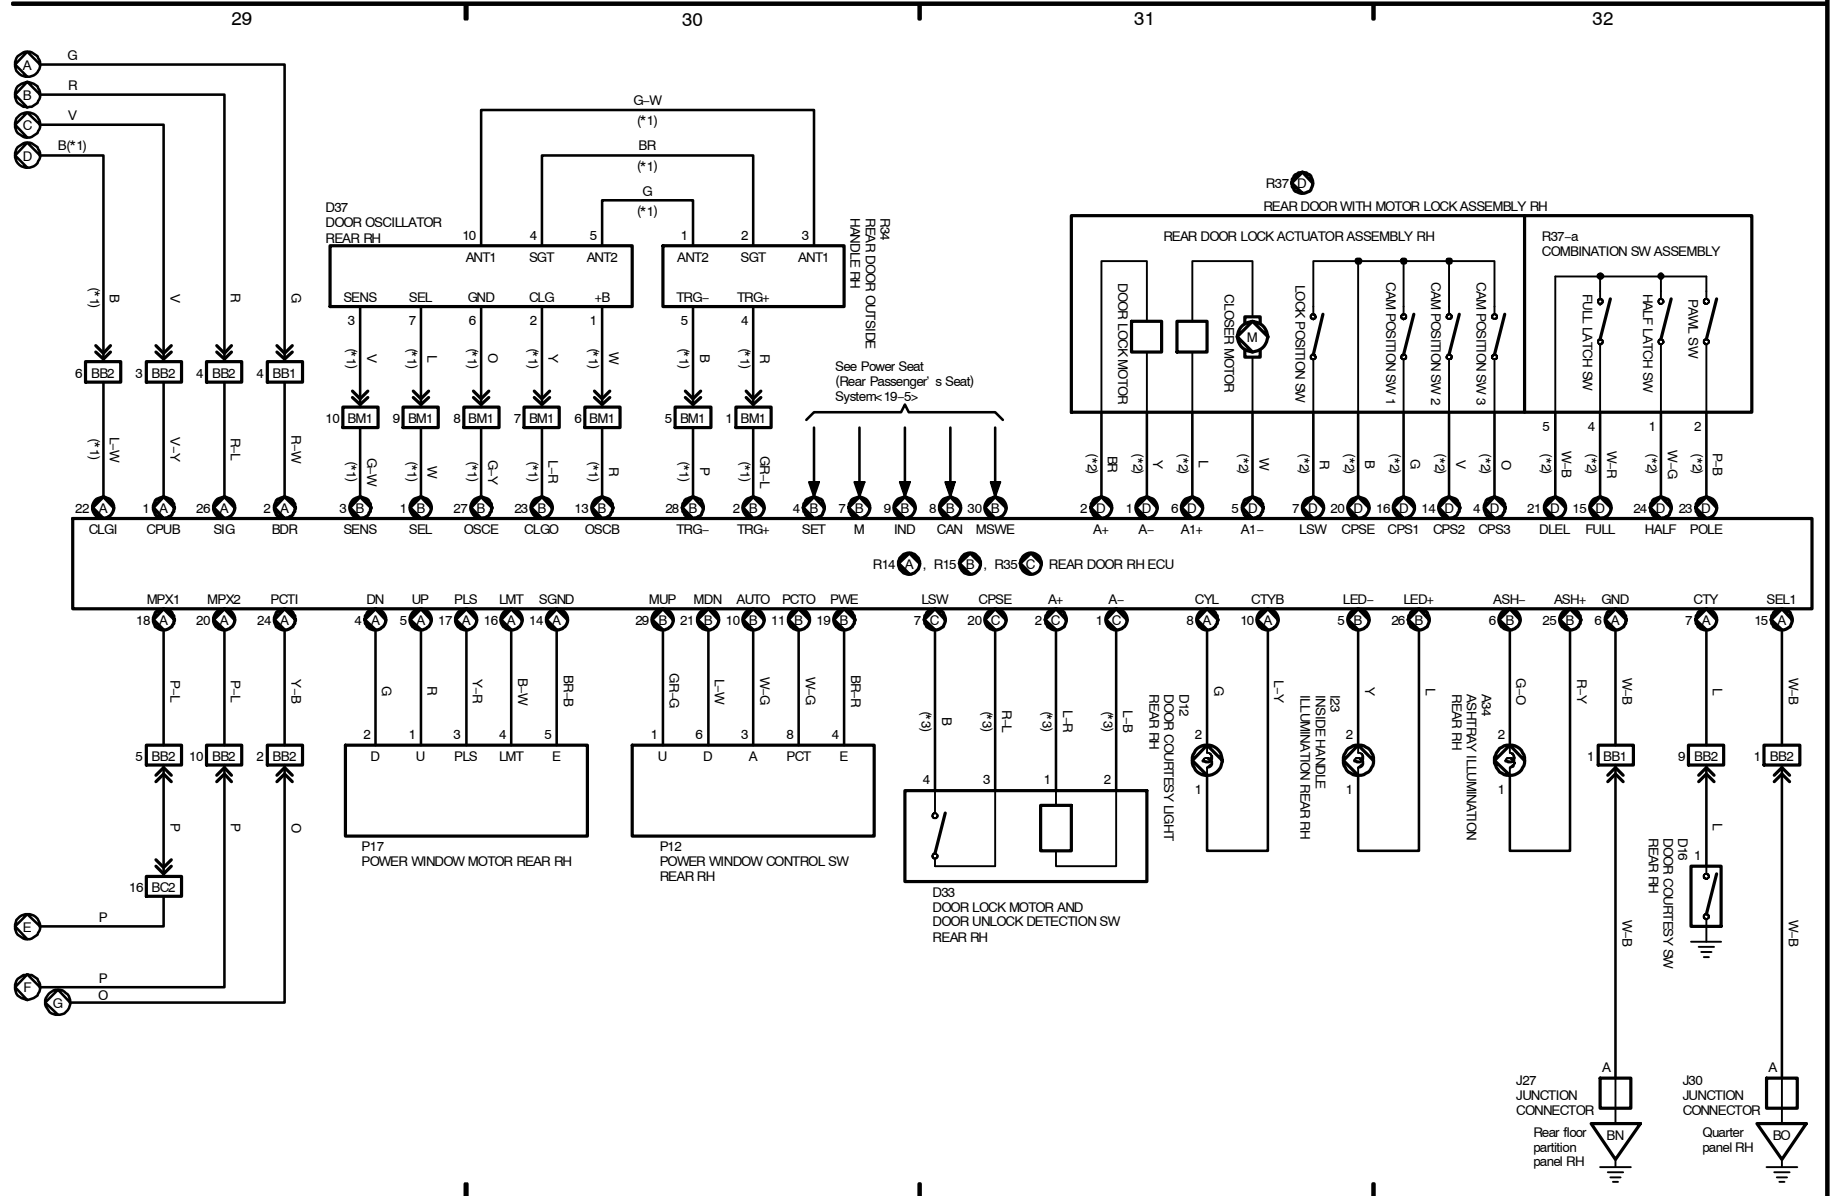

Multiplex Communication System (BEAN - Door Bus)

- 1 : w/ Smart Key System
- 2 : w/ Door Closer
- 3 : w/o Door Closer

2005 LEXUS LS 430 (EWD606U)