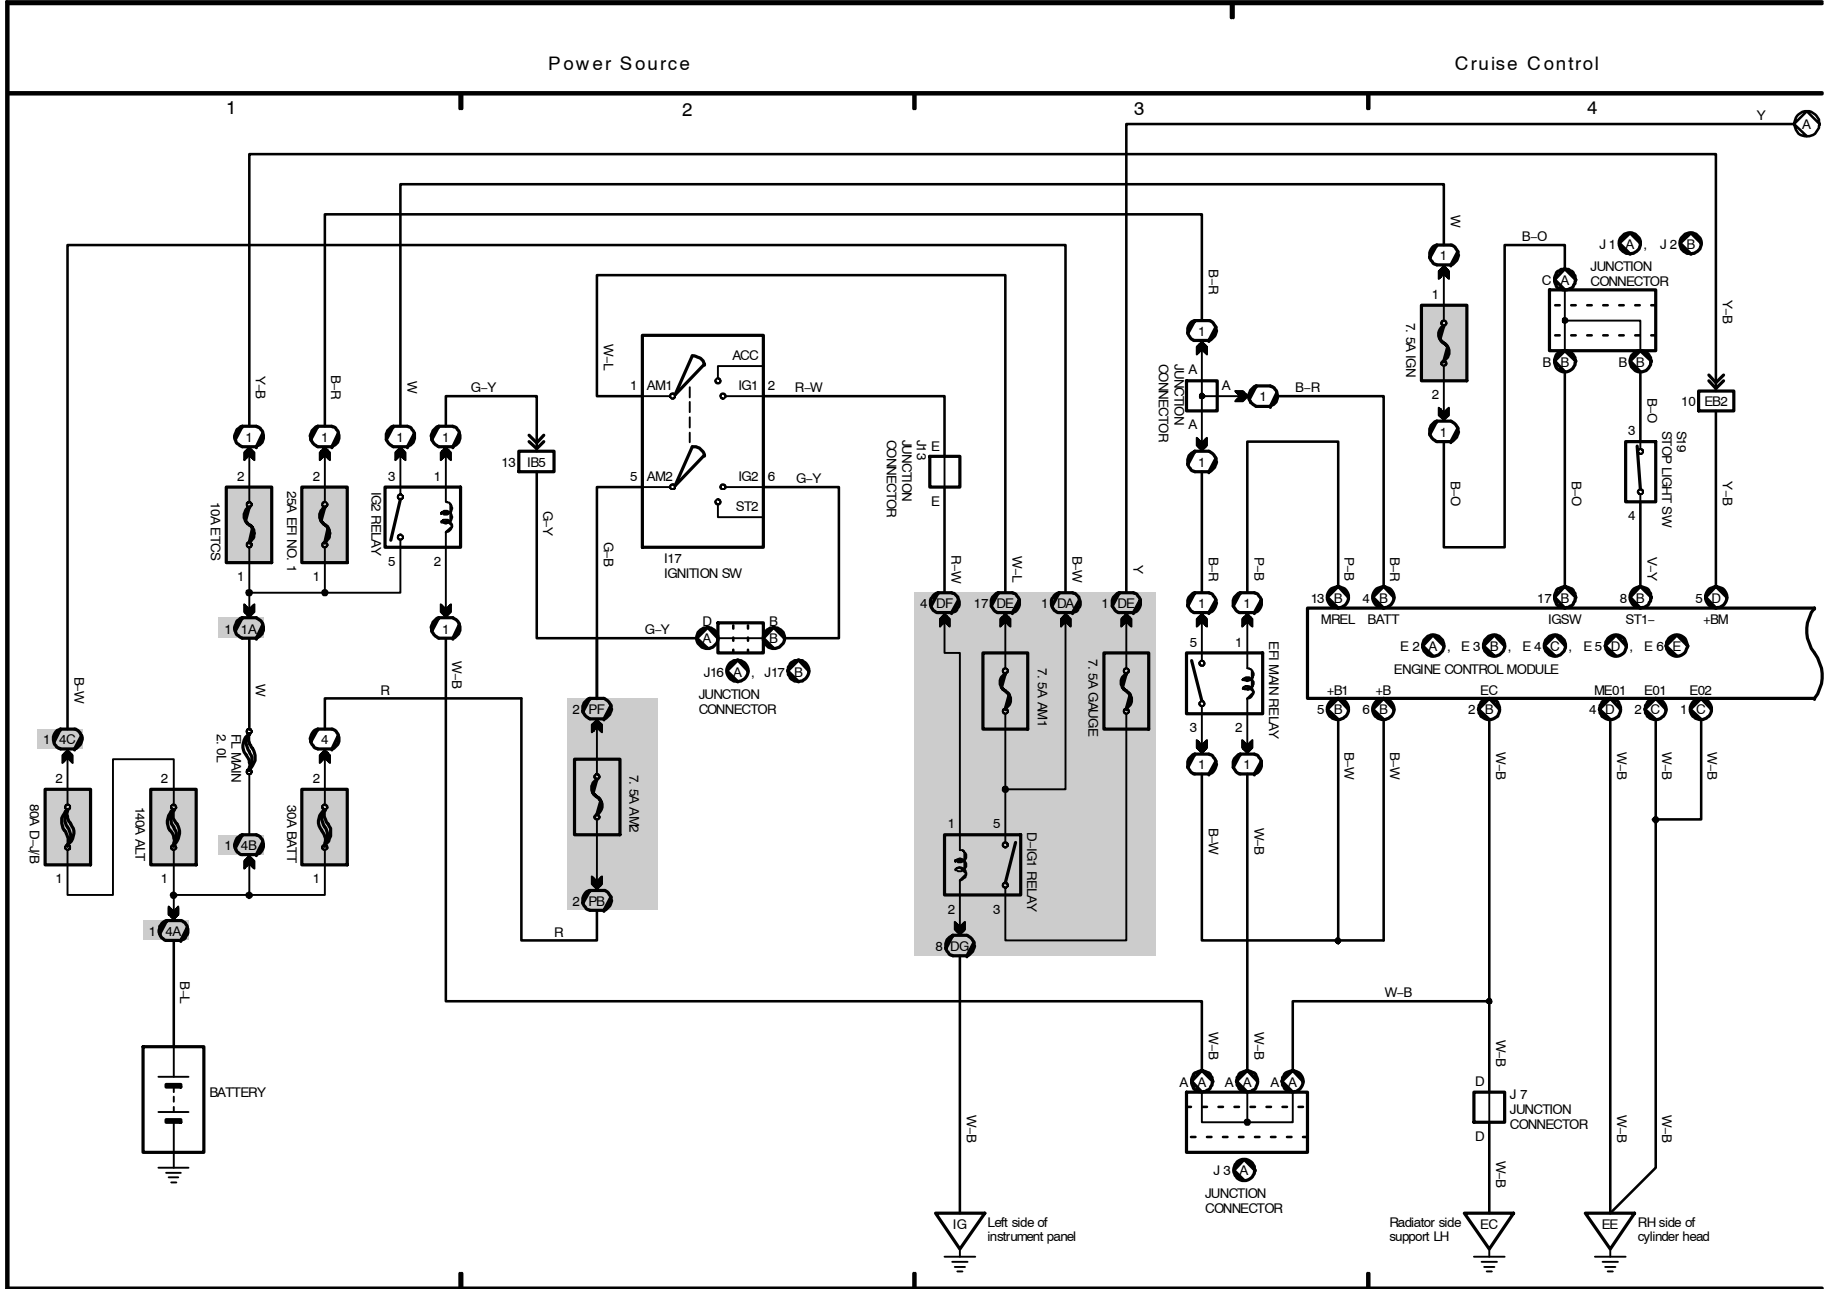

Electronically Controlled Transmission and A/T Indicator

* 3 : w/ LEXUS Navigation System
 * 4 : w/o LEXUS Navigation System

2005 LEXUS LS 430 (EWDD06U)

2005 LEXUS LS 430 (EMD606U)

M OVERALL ELECTRICAL WIRING DIAGRAM