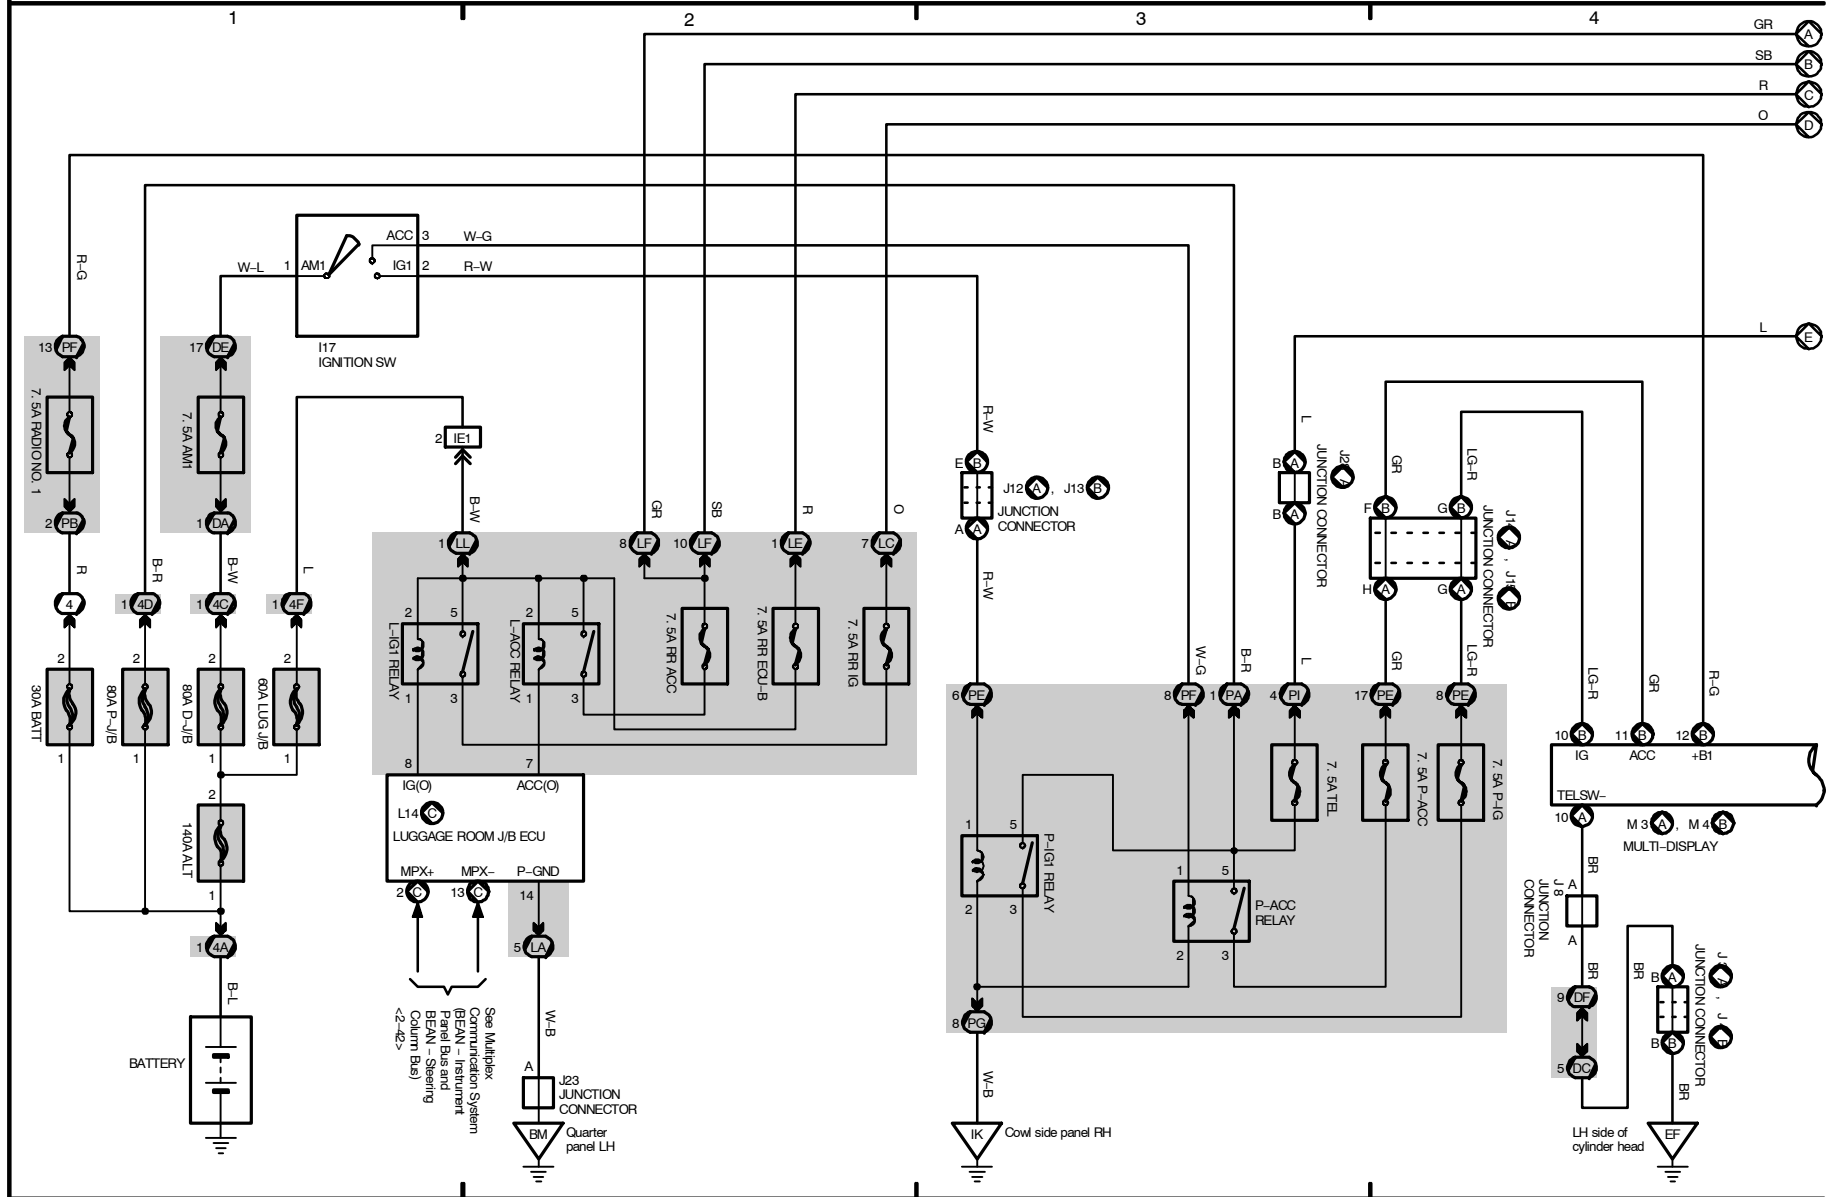

LEXUS Navigation System, LEXUS Parking Assist (Rear View Monitor) and Clock (w/ LEXUS Navigation System)

2005 LEXUS LS 430 (EWD606U)