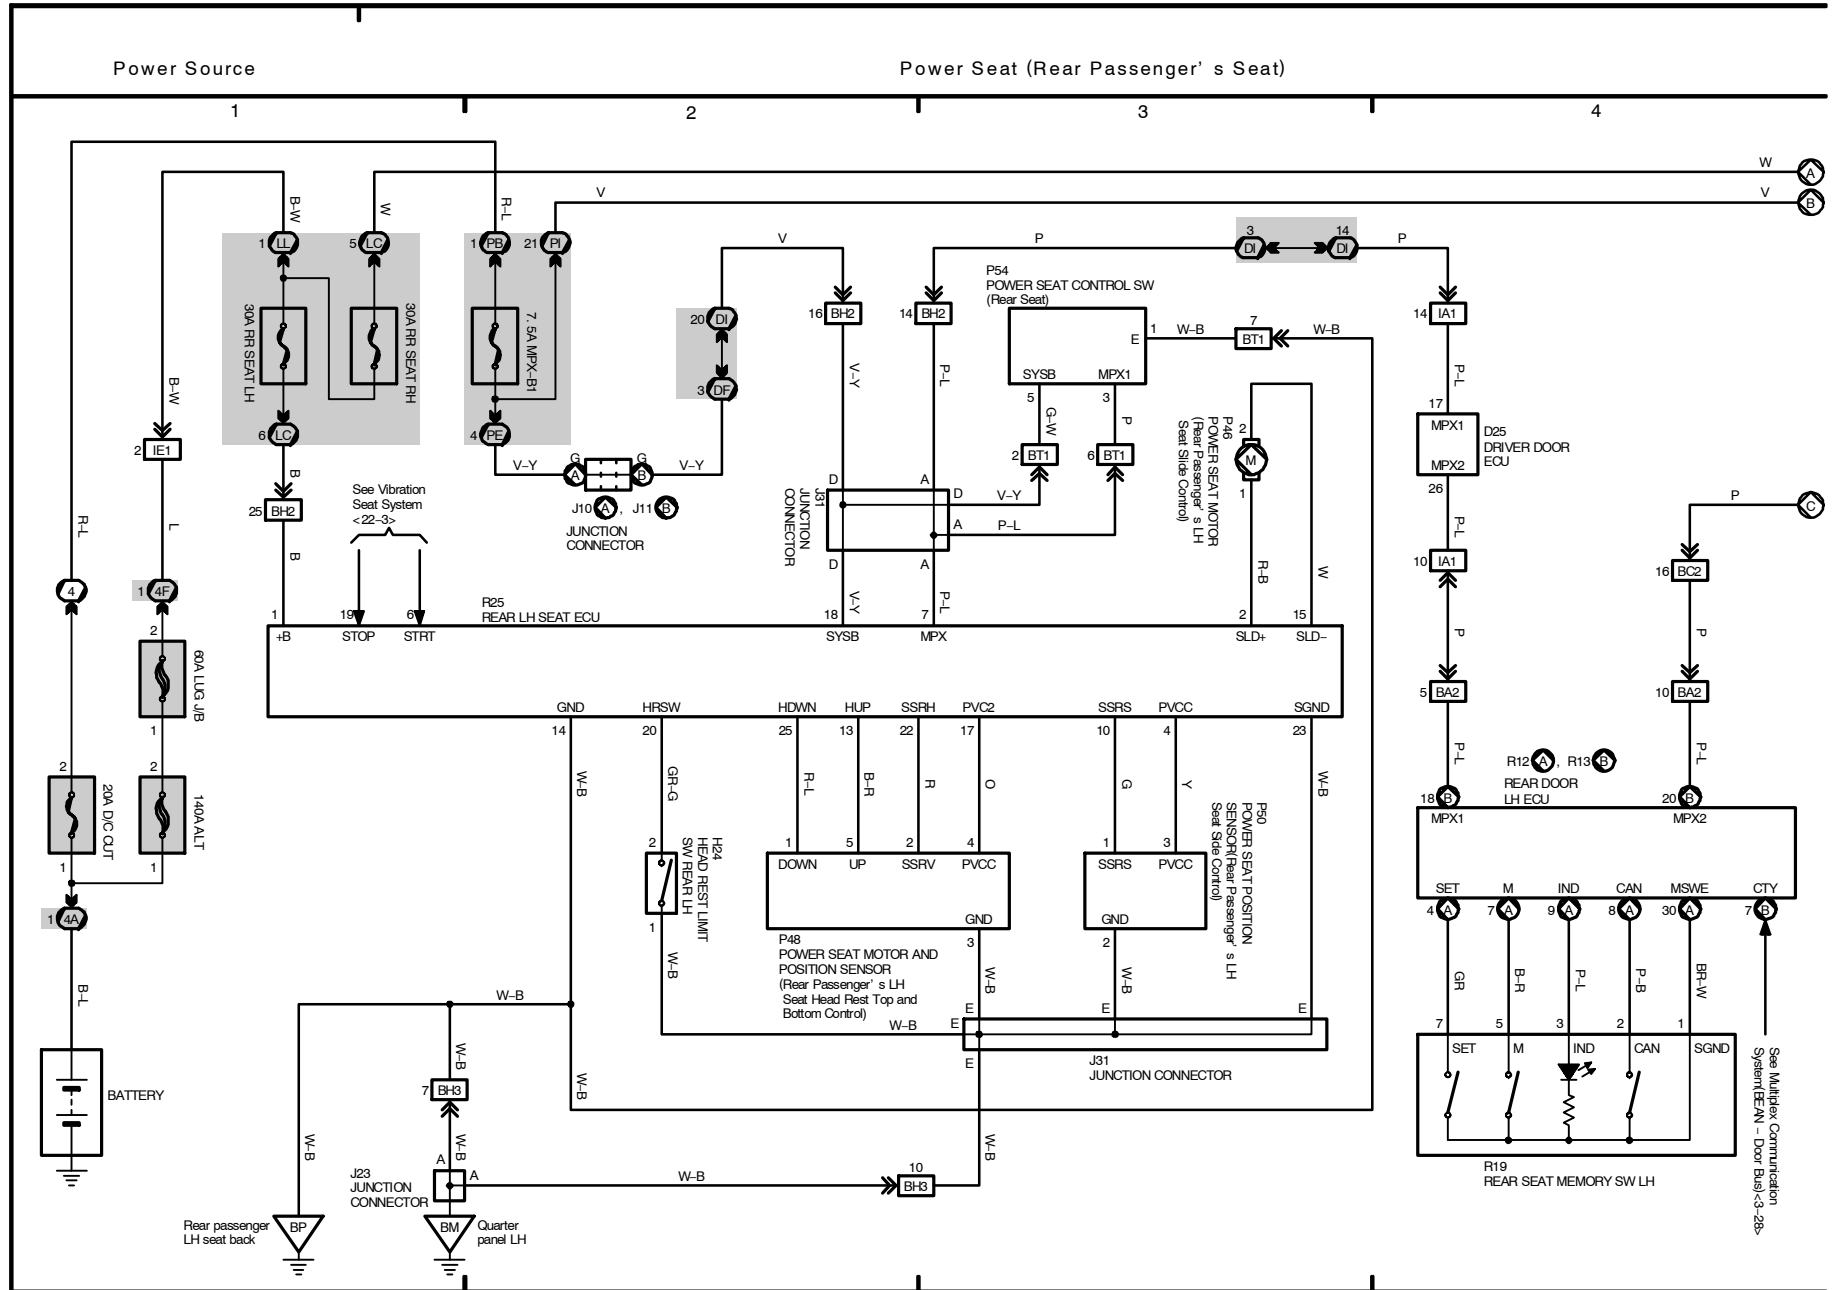

2005 LEXUS LS 430 (EMD606U)

See Multiplex Communication System (E/W) - Door (R12)-3-28-