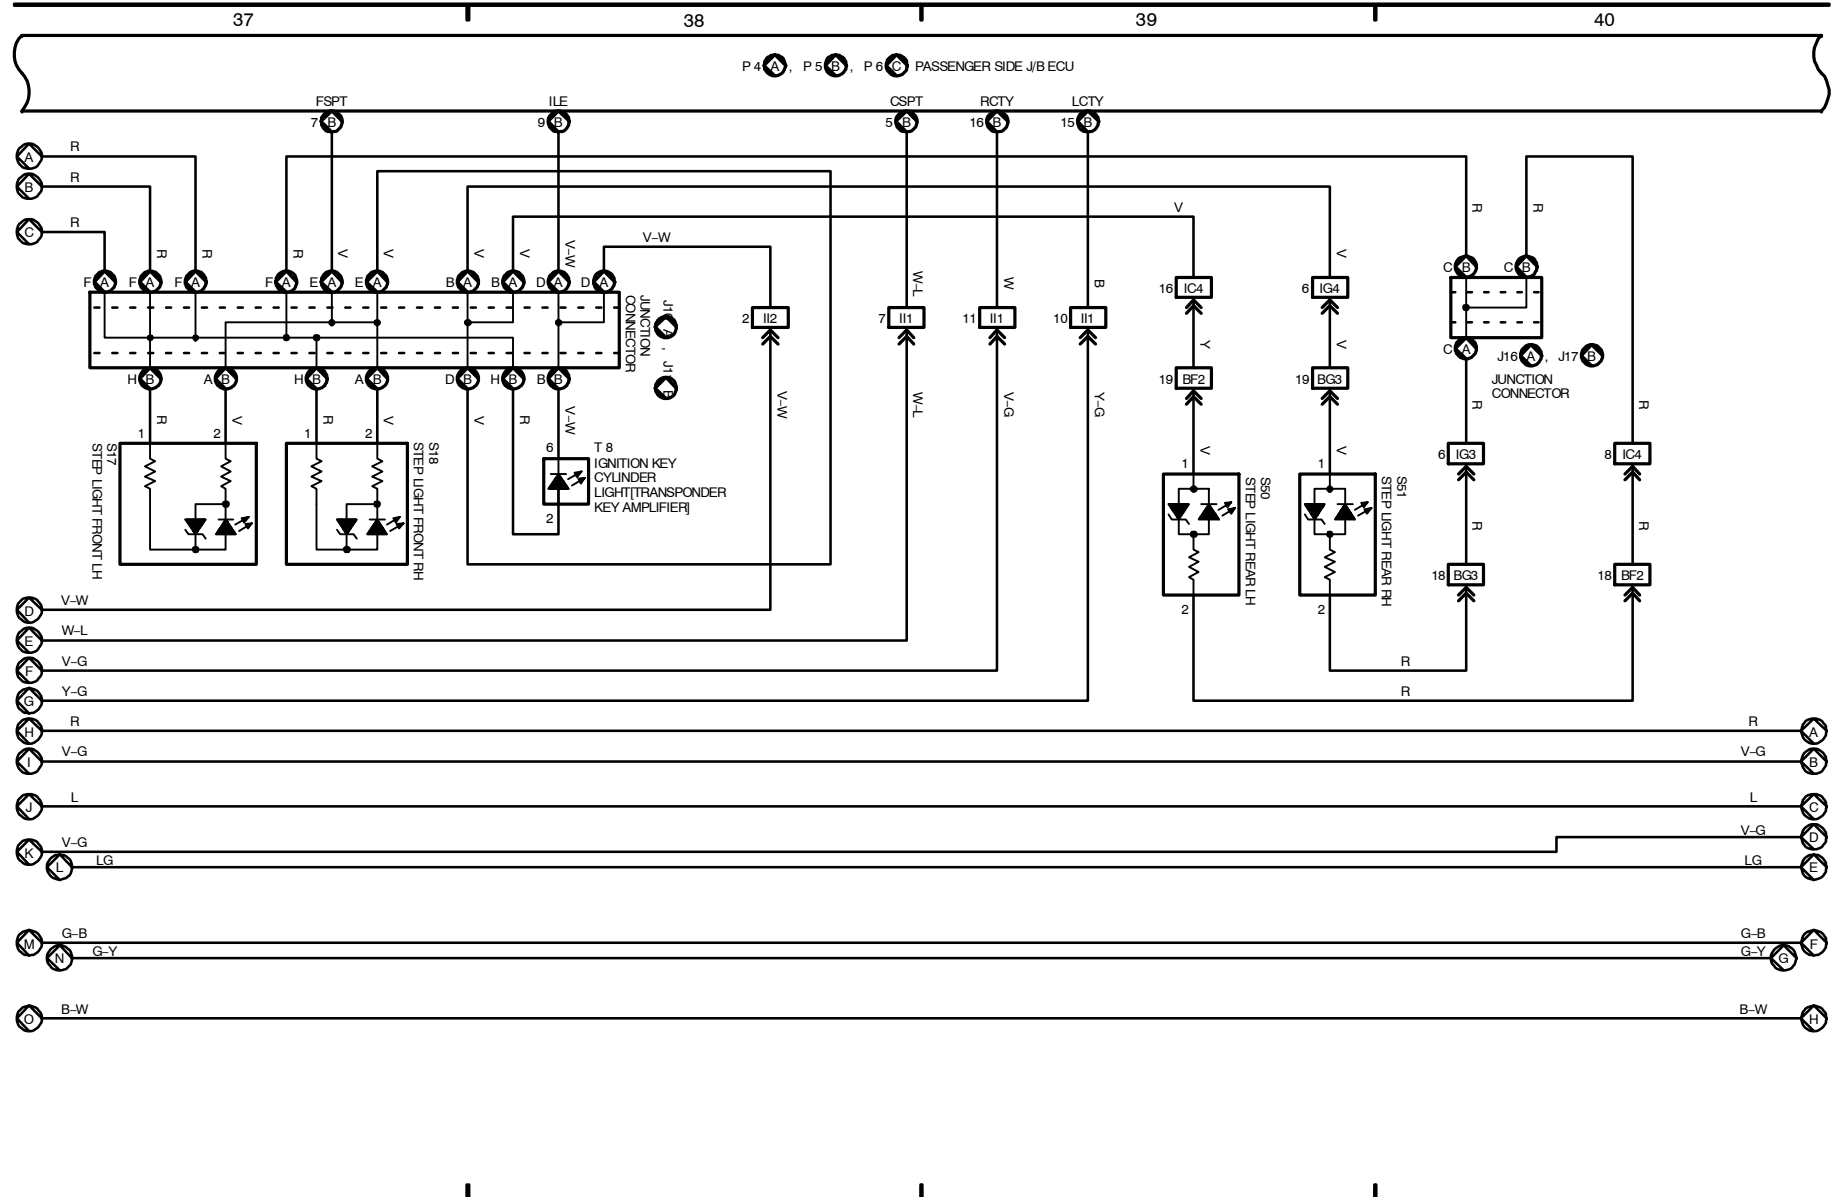

* 3 : w Rear Power Seat

2005 LEXUS LS 430 (EWD606U)

Multiplex Communication System
(BEAN - Instrument Panel Bus and BEAN - Steering Column Bus)

2005 LEXUS LS 430 (EWD606U)

Multiplex Communication System
(BEAN - Instrument Panel Bus and BEAN - Steering Column Bus)