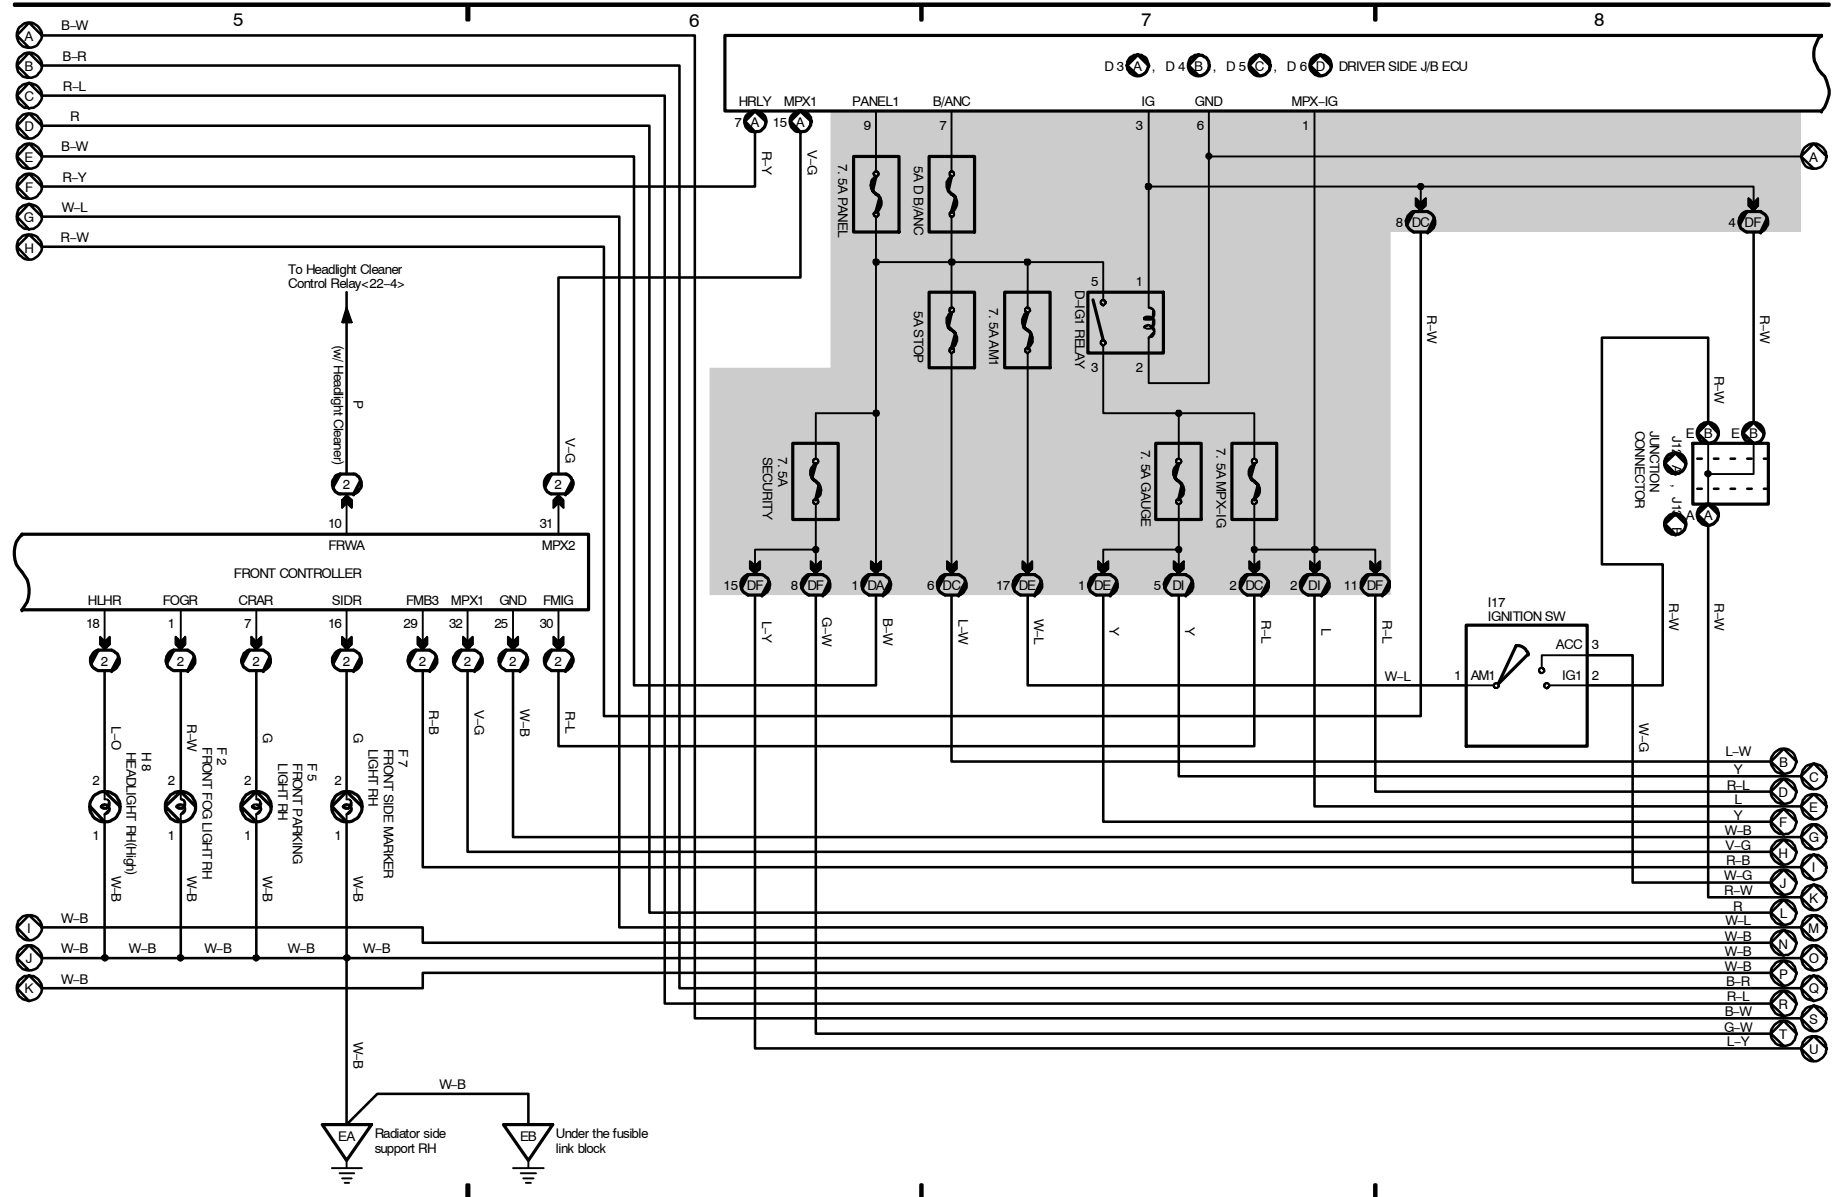

M OVERALL ELECTRICAL WIRING DIAGRAM

Multiplex Communication System (CAN Bus)

- * 1 : w/ LEXUS Navigation System
- * 2 : wo LEXUS Navigation System
- * 3 : w/ Dynamic Radar/Laser Cruise Control System
- * 4 : w/ Electronic Modulated Air Suspension
- * 5 : w/ Pre-Collision Safety System

2005 LEXUS LS 430 (EWD606U)

Multiplex Communication System
(BEAN - Instrument Panel Bus and BEAN - Steering Column Bus)

2005 LEXUS LS 430 (EWD606U)

Multiplex Communication System
(BEAN - Instrument Panel Bus and BEAN - Steering Column Bus)