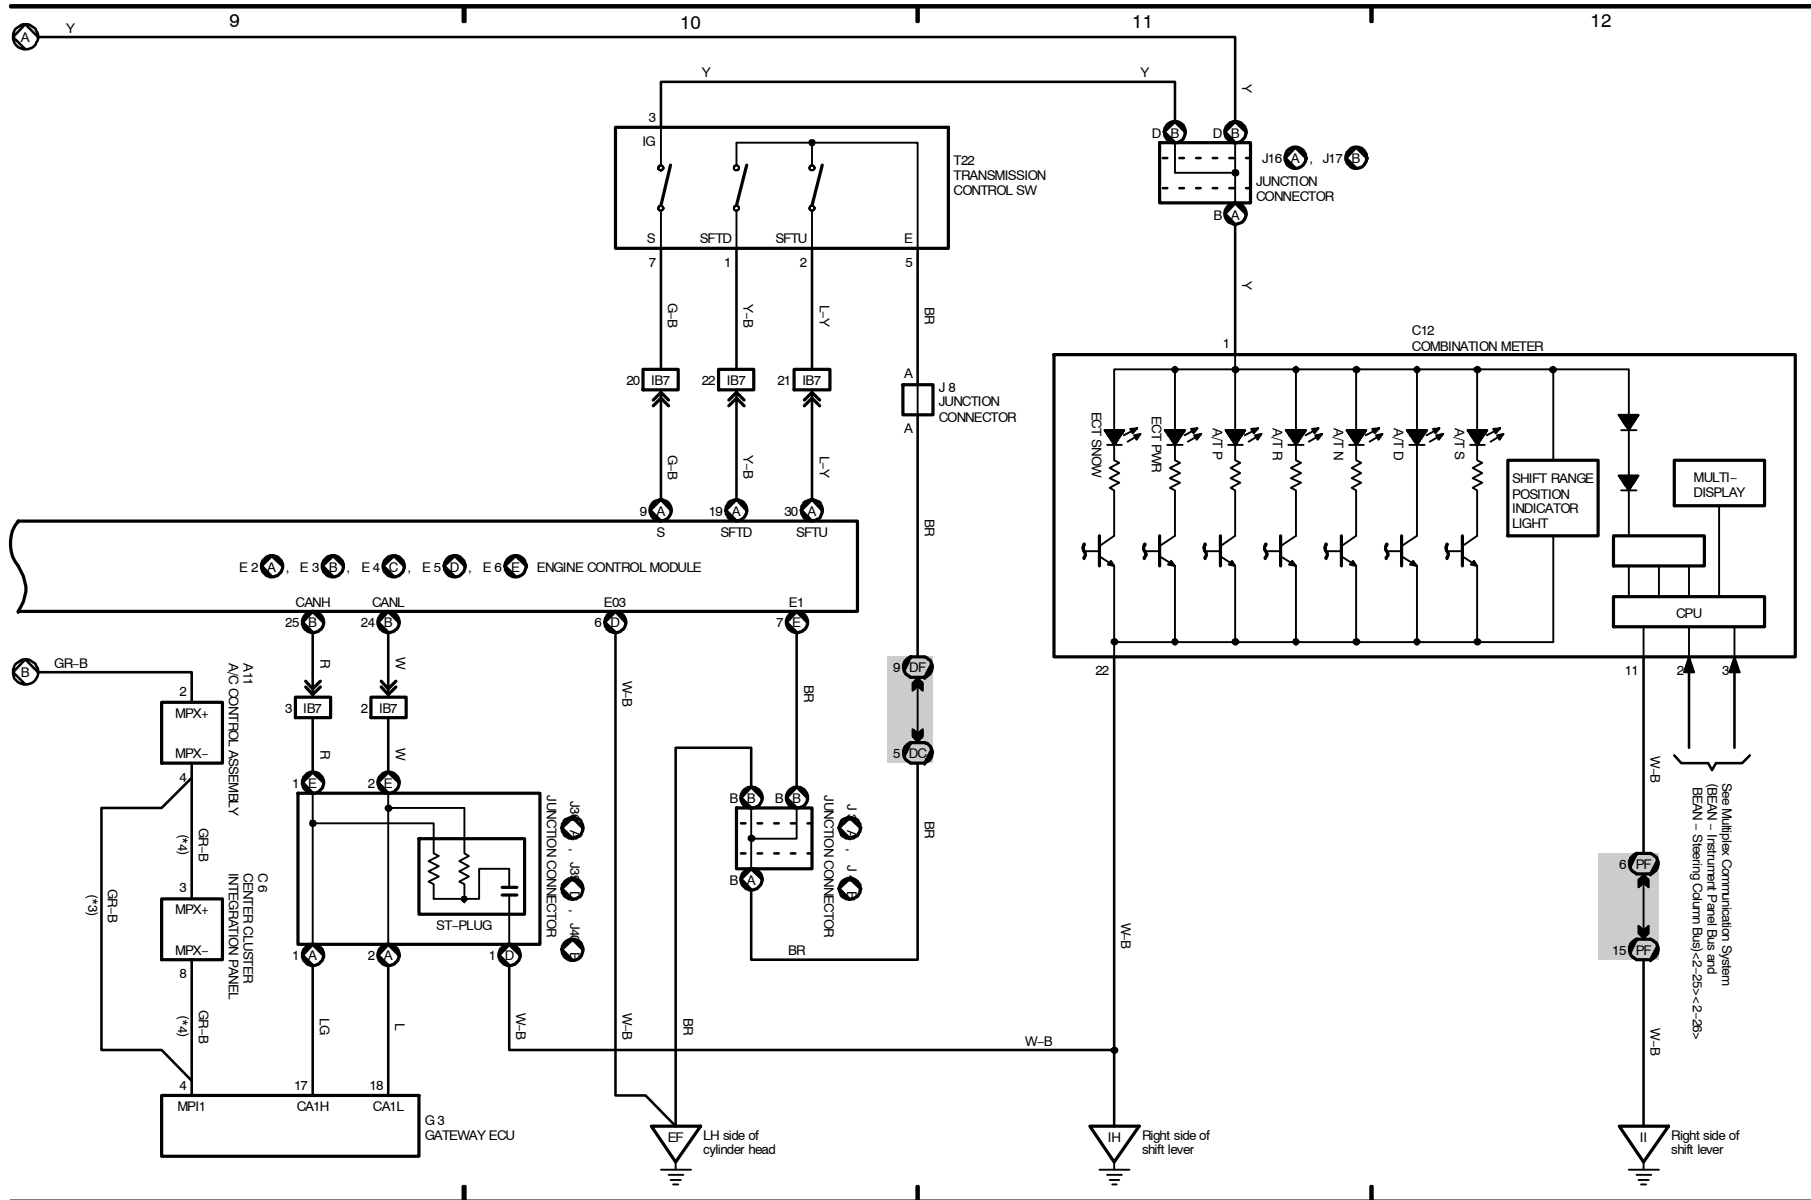

Electronically Controlled Transmission and A/T Indicator

* 3 : w/ LEXUS Navigation System
 * 4 : w/o LEXUS Navigation System

2005 LEXUS LS 430 (EWDD06U)

2005 LEXUS LS 430 (EMD606U)

M OVERALL ELECTRICAL WIRING DIAGRAM