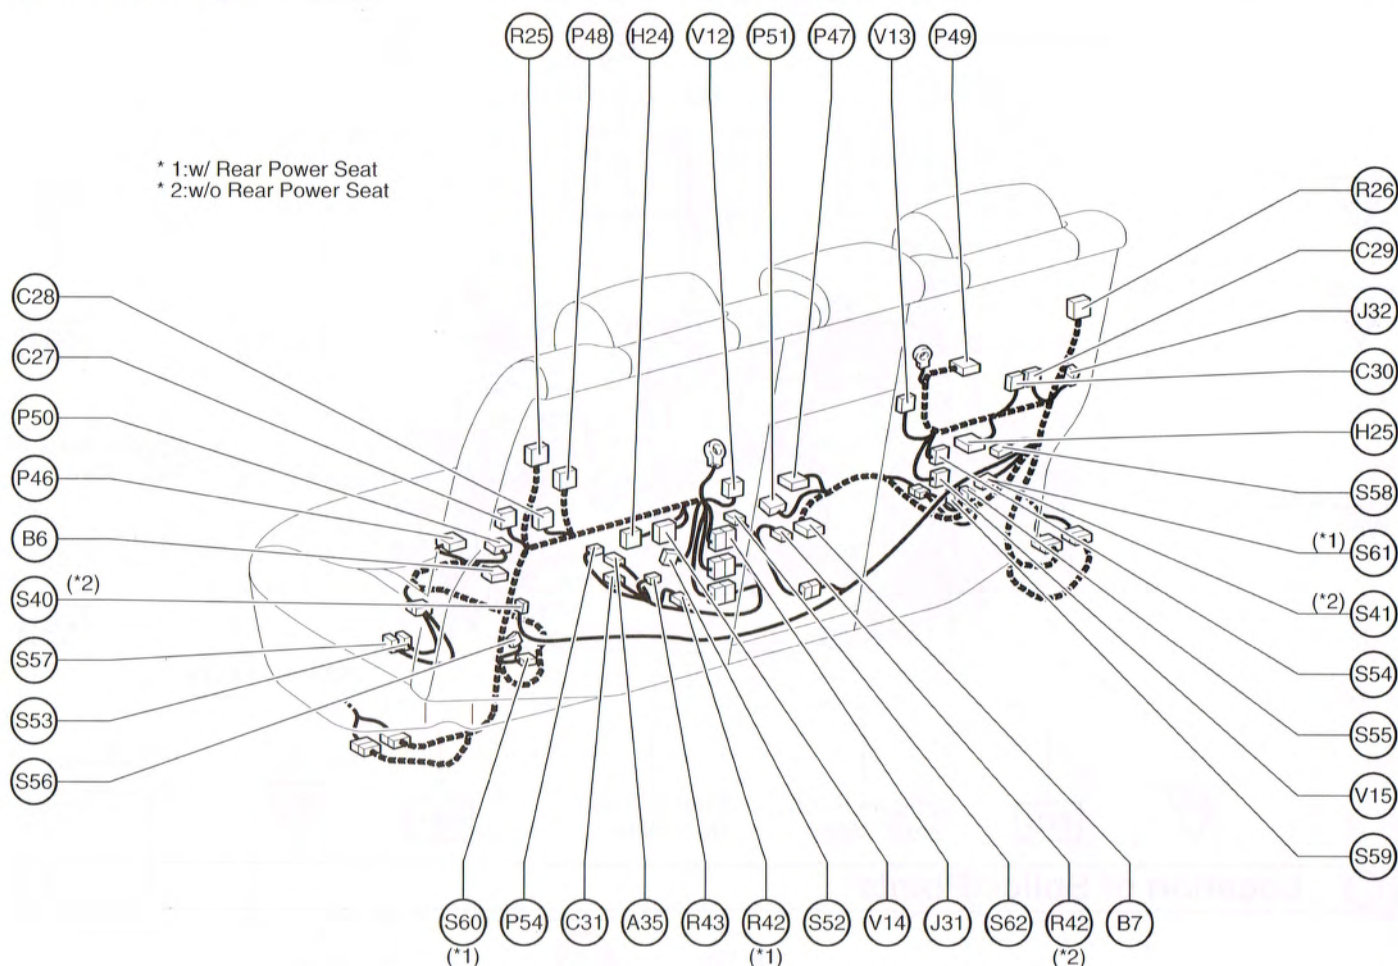

Position of Parts in Seat

[Rear Seat]

A35 Audio and Rear A/C Control SW

B 6 Buckle SW Rear LH
B 7 Buckle SW Rear RH

C27 Climate Control Seat ECU (Rear LH Seat)
C28 Climate Control Seat ECU (Rear LH Seat)
C29 Climate Control Seat ECU (Rear RH Seat)
C30 Climate Control Seat ECU (Rear RH Seat)
C31 Climate Control Seat SW (Rear)

H24 Head Rest Limit SW Rear LH
H25 Head Rest Limit SW Rear RH

J 31 Junction Connector
J 32 Junction Connector

P46 Power Seat Motor
(Rear Passenger's LH Seat Slide Control)
P47 Power Seat Motor
(Rear Passenger's RH Seat Slide Control)
P48 Power Seat Motor and Position Sensor
(Rear Passenger's LH Seat Head Rest Top and Bottom Control)
P49 Power Seat Motor and Position Sensor
(Rear Passenger's RH Seat Head Rest Top and Bottom Control)
P50 Power Seat Position Sensor
(Rear Passenger's LH Seat Slide Control)

P51 Power Seat Position Sensor
(Rear Passenger's RH Seat Slide Control)
P54 Power Seat Control SW (Rear Seat)

R25 Rear LH Seat ECU
R26 Rear RH Seat ECU
R42 Rear Armrest Courtesy SW
R43 Rear Sunshade SW (Rear)

V12 Vibration Seat ECU LH
V13 Vibration Seat ECU RH
V14 Vibrator LH
V15 Vibrator RH