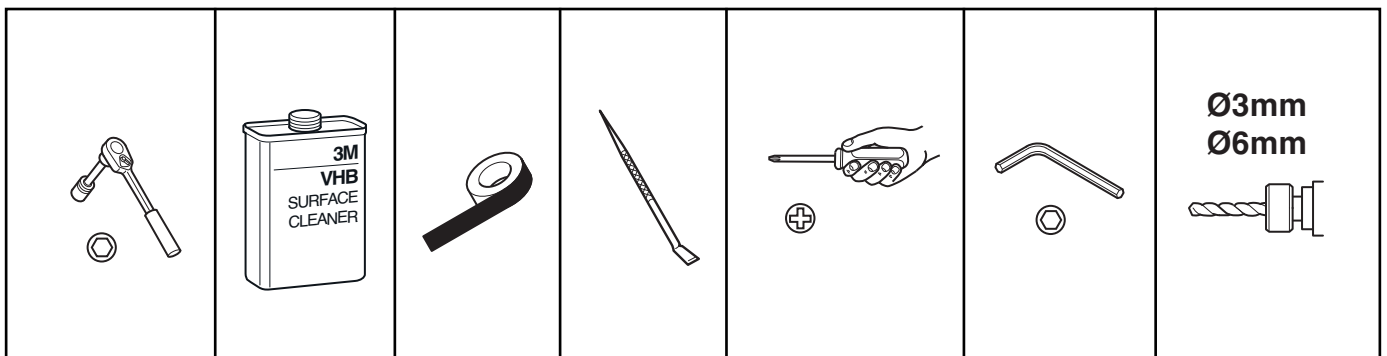

Mudflaps

INSTALLATION INSTRUCTIONS

LS 460 / LS 600(h)

Model year	2012/09
Vehicle code	USF4**-AEZG*
Part number	08414 - 50820

Revision Record

Rev. No.	Date	Page	Picture	Update	New	Deleted

5

6