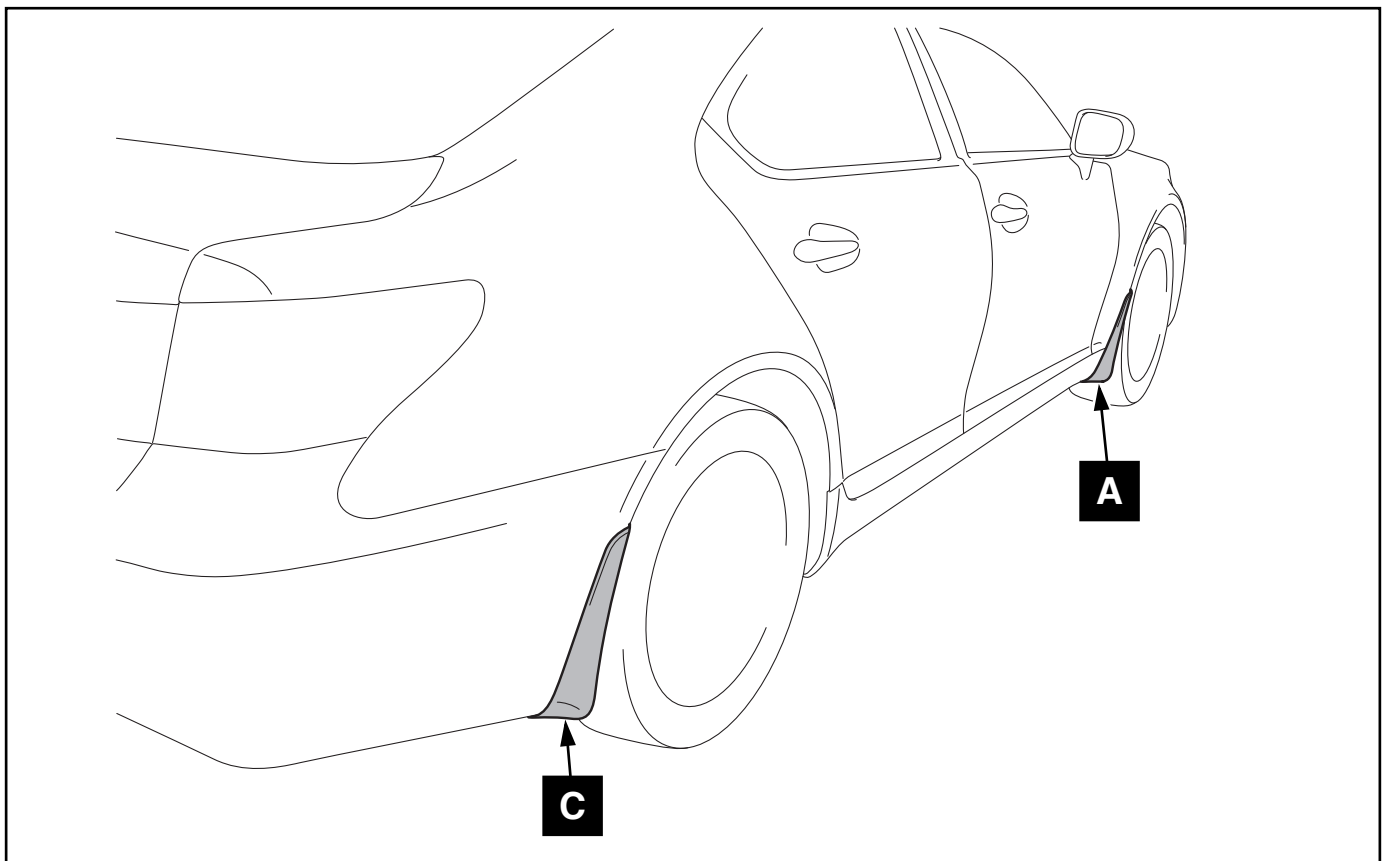

Mudflaps

INSTALLATION INSTRUCTIONS

LS 460 / LS 600(h)

Model year	2012/09
Vehicle code	USF4**-AEZG*
Part number	08414 - 50820

Revision Record

Rev. No.	Date	Page	Picture	Update	New	Deleted

5

6