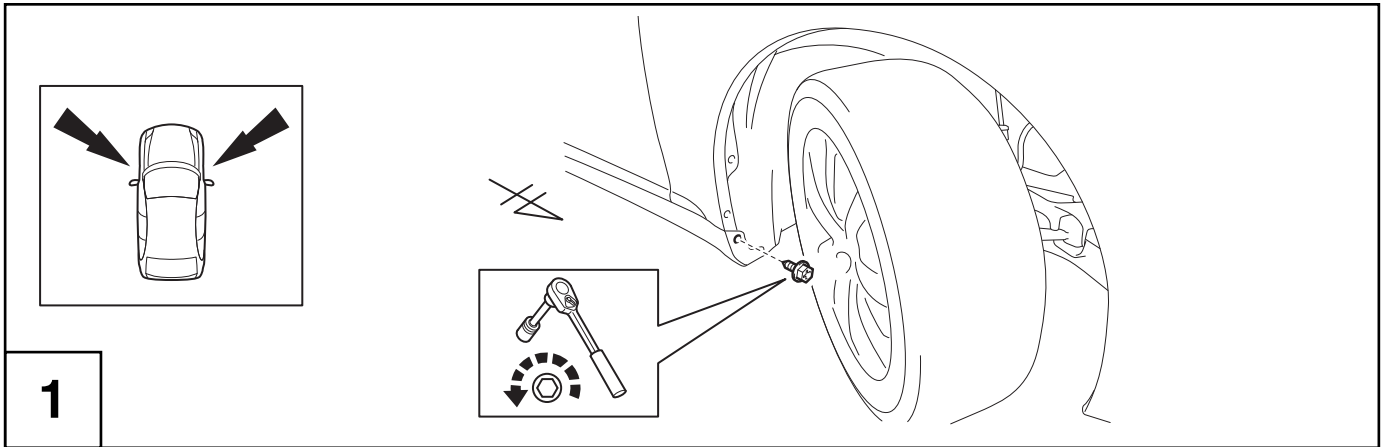

Mudflaps

INSTALLATION INSTRUCTIONS

LS 460 / LS 600(h)

Model year	2012/09
Vehicle code	USF4**-AEZG*
Part number	08414 - 50820

Revision Record

Rev. No.	Date	Page	Picture	Update	New	Deleted

5

6