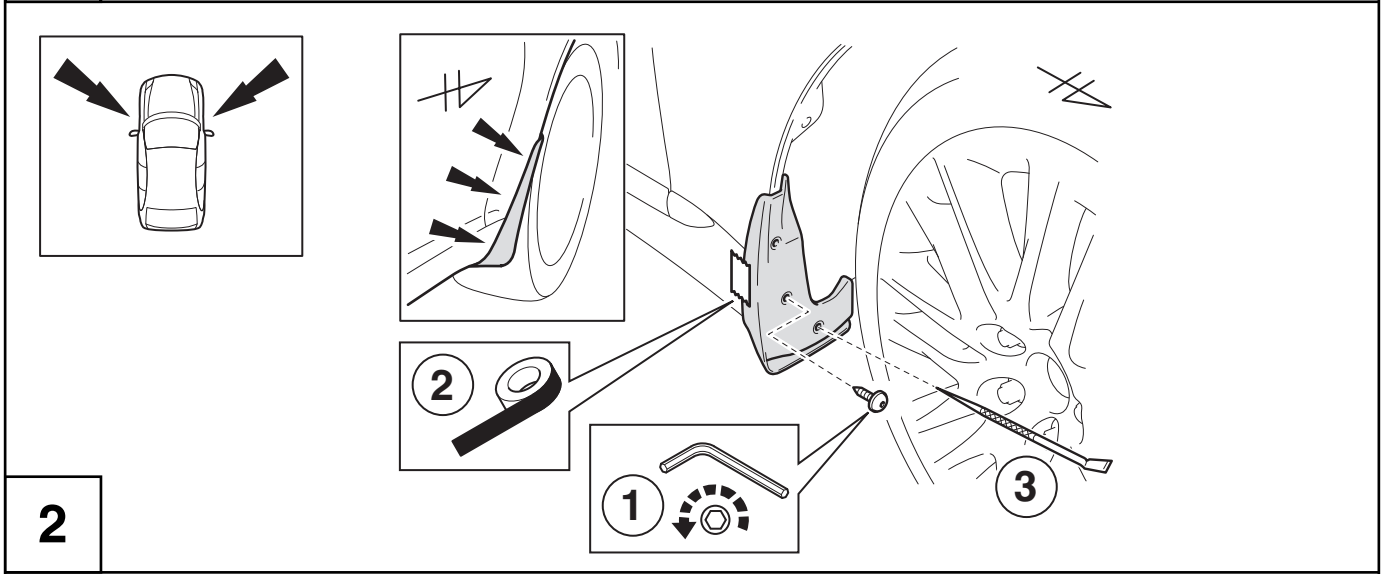

Mudflaps

INSTALLATION INSTRUCTIONS

LS 460 / LS 600(h)

Model year	2012/09
Vehicle code	USF4**-AEZG*
Part number	08414 - 50820

Revision Record

Rev. No.	Date	Page	Picture	Update	New	Deleted

5

6