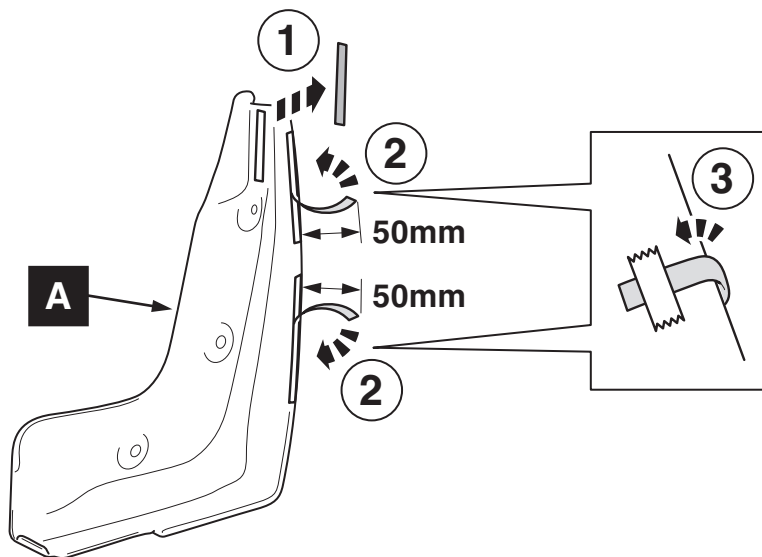

Mudflaps

INSTALLATION INSTRUCTIONS

LS 460 / LS 600(h)

Model year	2012/09
Vehicle code	USF4**-AEZG*
Part number	08414 - 50820

Revision Record

Rev. No.	Date	Page	Picture	Update	New	Deleted

5

6

7

8

9

10

11

12

13

14

23

24