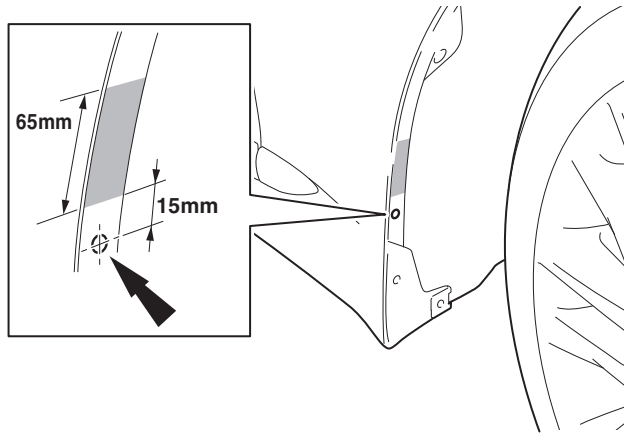

Mudflaps

INSTALLATION INSTRUCTIONS

LS 460 / LS 600(h)

Model year	2012/09
Vehicle code	USF4**-AEZG*
Part number	08414 - 50820

Revision Record

Rev. No.	Date	Page	Picture	Update	New	Deleted

5

6