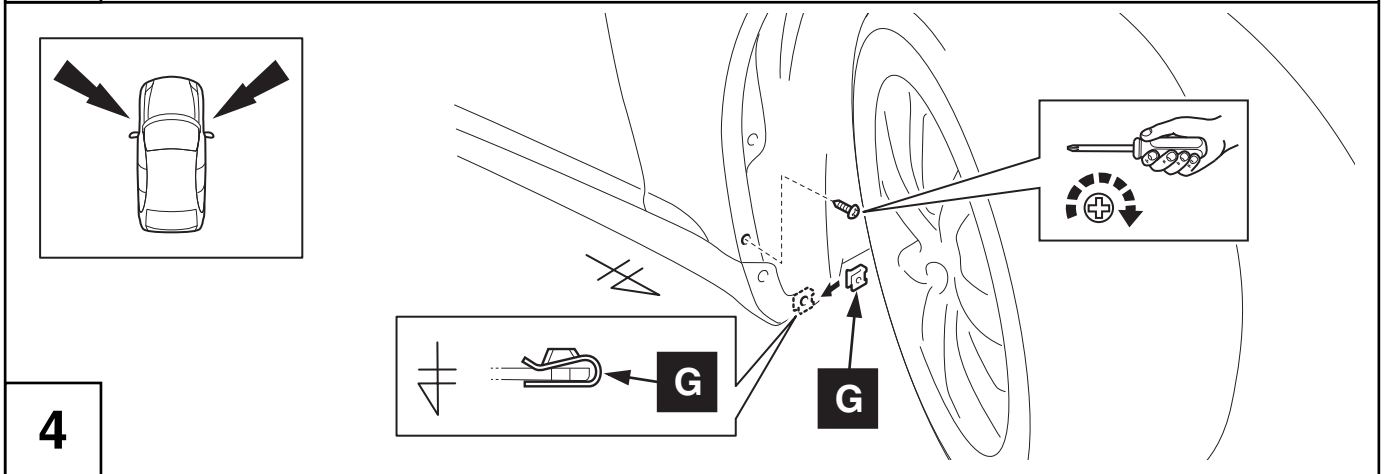

Mudflaps

INSTALLATION INSTRUCTIONS

LS 460 / LS 600(h)

Model year	2012/09
Vehicle code	USF4**-AEZG*
Part number	08414 - 50820

Revision Record

Rev. No.	Date	Page	Picture	Update	New	Deleted

5

6