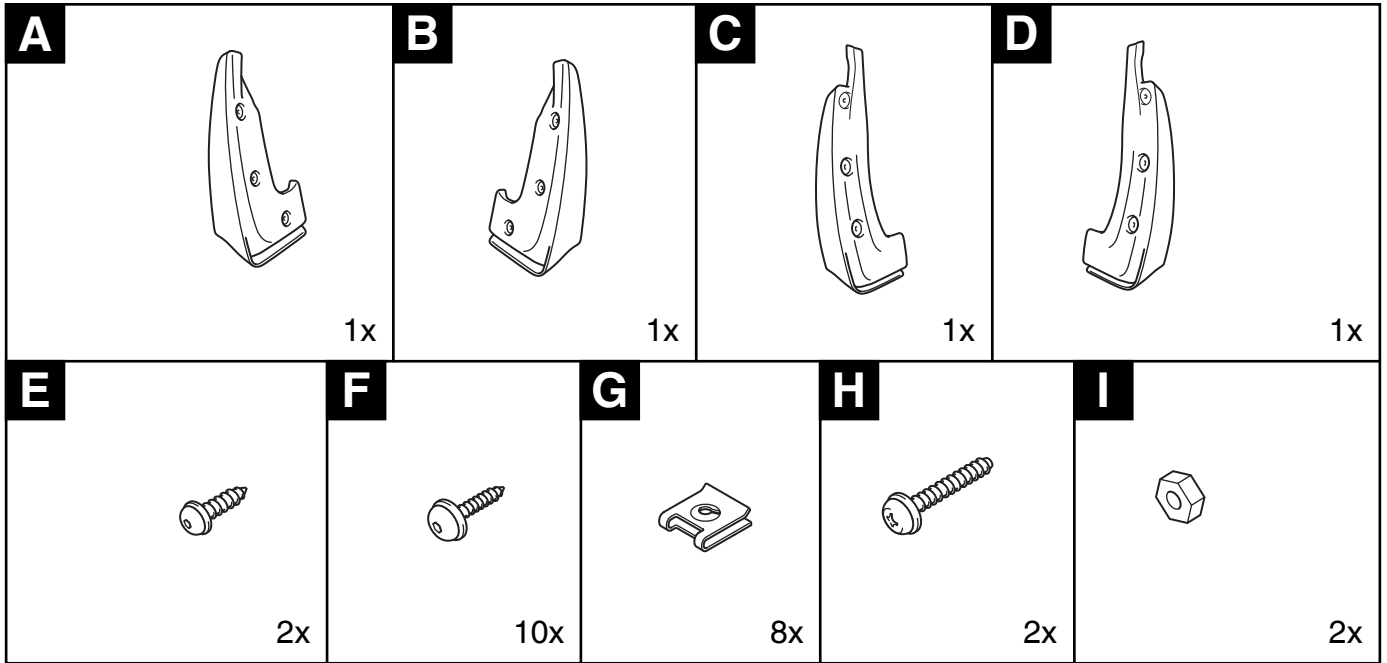

Mudflaps

INSTALLATION INSTRUCTIONS

LS 460 / LS 600(h)

Model year	2012/09
Vehicle code	USF4**-AEZG*
Part number	08414 - 50820

Revision Record

Rev. No.	Date	Page	Picture	Update	New	Deleted

5

6