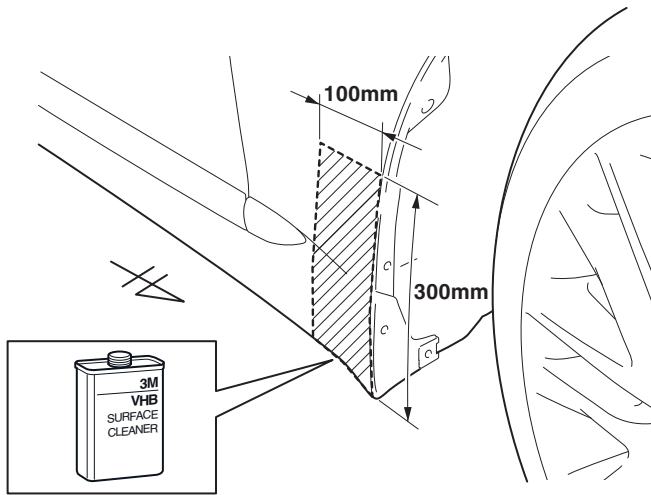

Mudflaps

INSTALLATION INSTRUCTIONS

LS 460 / LS 600(h)

Model year	2012/09
Vehicle code	USF4**-AEZG*
Part number	08414 - 50820

Revision Record

Rev. No.	Date	Page	Picture	Update	New	Deleted

5

6