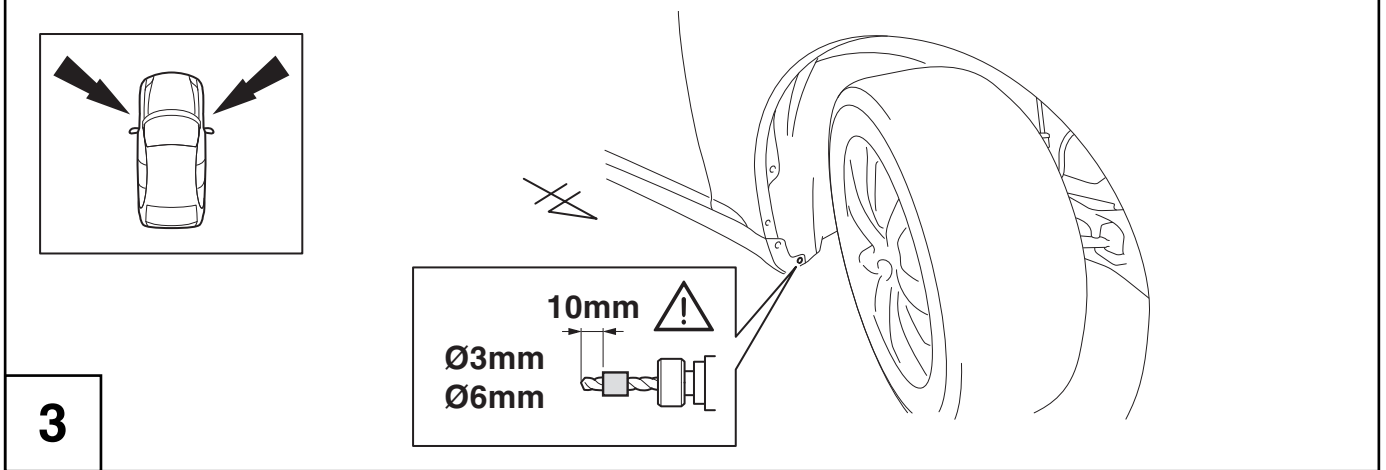

Mudflaps

INSTALLATION INSTRUCTIONS

LS 460 / LS 600(h)

Model year	2012/09
Vehicle code	USF4**-AEZG*
Part number	08414 - 50820

Revision Record

Rev. No.	Date	Page	Picture	Update	New	Deleted

5

6