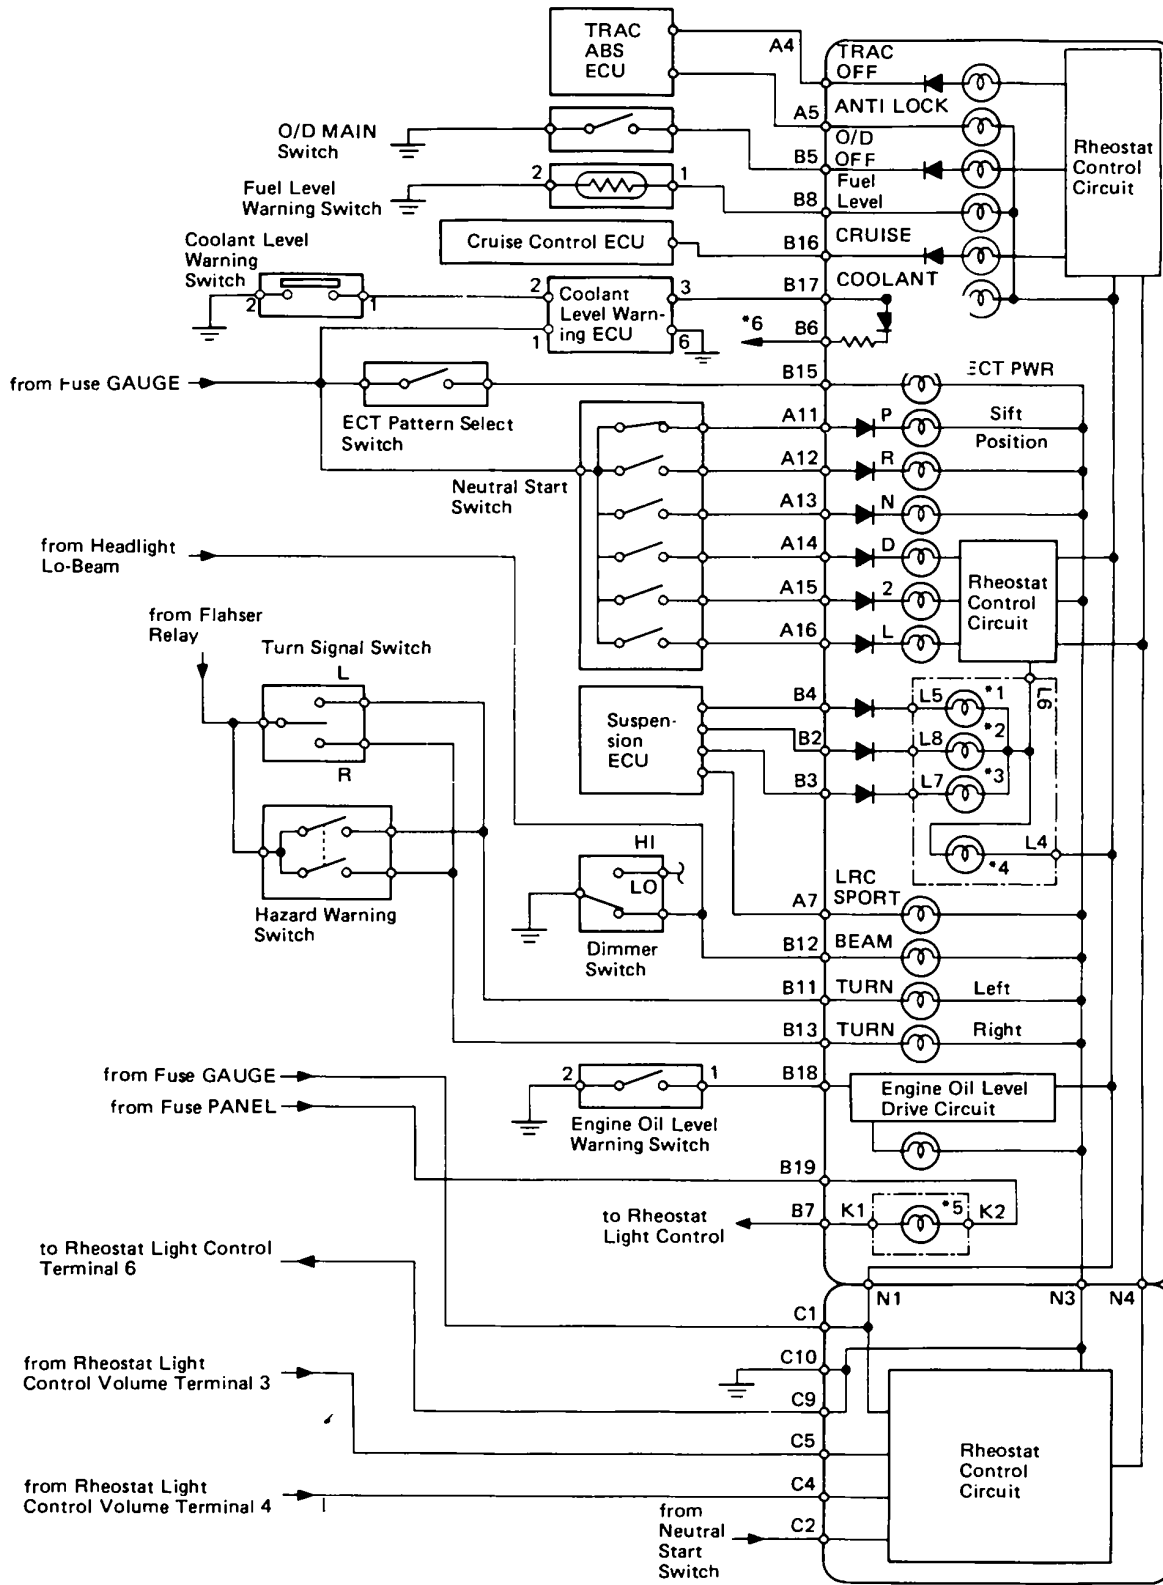

Wiring Diagram

Combination Meter/Meters, Gauges and Illumination

- *1 • ABS and TRAC ECU
- Engine and ECT ECU
- Suspension ECU
- Cruise Control ECU
- *2 Except. Indicator Needle

Wiring Diagram (Cont'd)

Combination Meter/Warning Lights and Indicator Lights/USA

*1 HEIGHT HI *3 HEIGHT NORM *5 Odometer Illumination
 *2 HEIGHT LO *4 HEIGHT Illumination *6 Alternator L terminal

Wiring Diagram (Cont'd)

Combination Meter/Warning Lights and Indicator Light/CANADA

*1 HEIGHT HI *3 HEIGHT NORM *5 Odometer Illumination
 *2 HEIGHT LO *4 HEIGHT Illumination *6 Alternator L terminal

Wiring Diagram (Cont'd)

Meter Cluster/Warning Lights and Twin Trip Switch