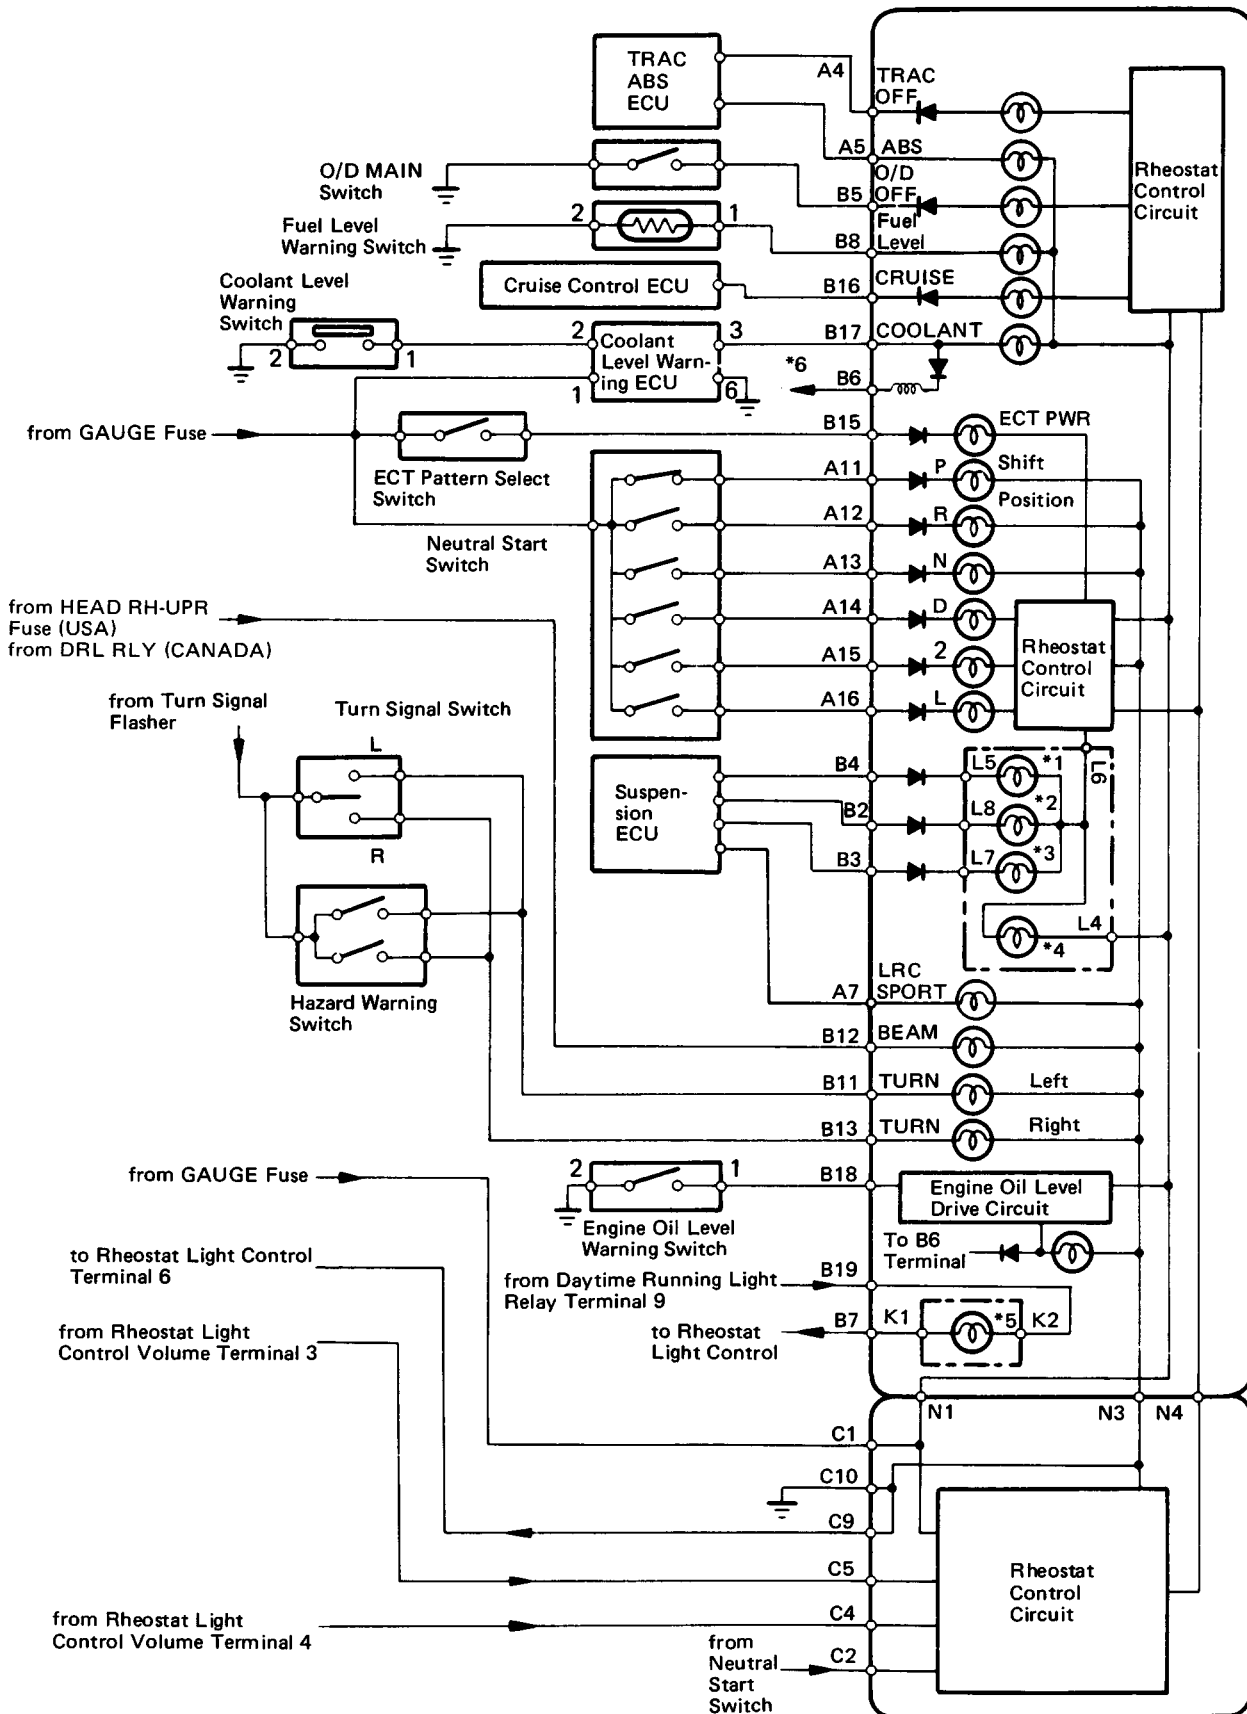

Wiring Diagram

Combination Meter/Meters, Gauges and Illumination

- *1 • ABS and TRAC ECU
- Engine and ECT ECU
- Suspension ECU
- Cruise Control ECU
- *2 Except. Indicator Needle

Wiring Diagram (Cont'd)

Combination Meter/Warning Lights and Indicator Lights/USA

*1 HEIGHT HI *3 HEIGHT NORM *5 Odometer Illumination
 *2 HEIGHT LO *4 HEIGHT Illumination *6 Alternator L terminal

Wiring Diagram (Cont'd)

Combination Meter/Warning Lights and Indicator Light/CANADA

*1 HEIGHT HI *3 HEIGHT NORM *5 Odometer Illumination
 *2 HEIGHT LO *4 HEIGHT Illumination *6 Alternator L terminal

Wiring Diagram (Cont'd)

Meter Cluster/Warning Lights and Twin Trip Switch