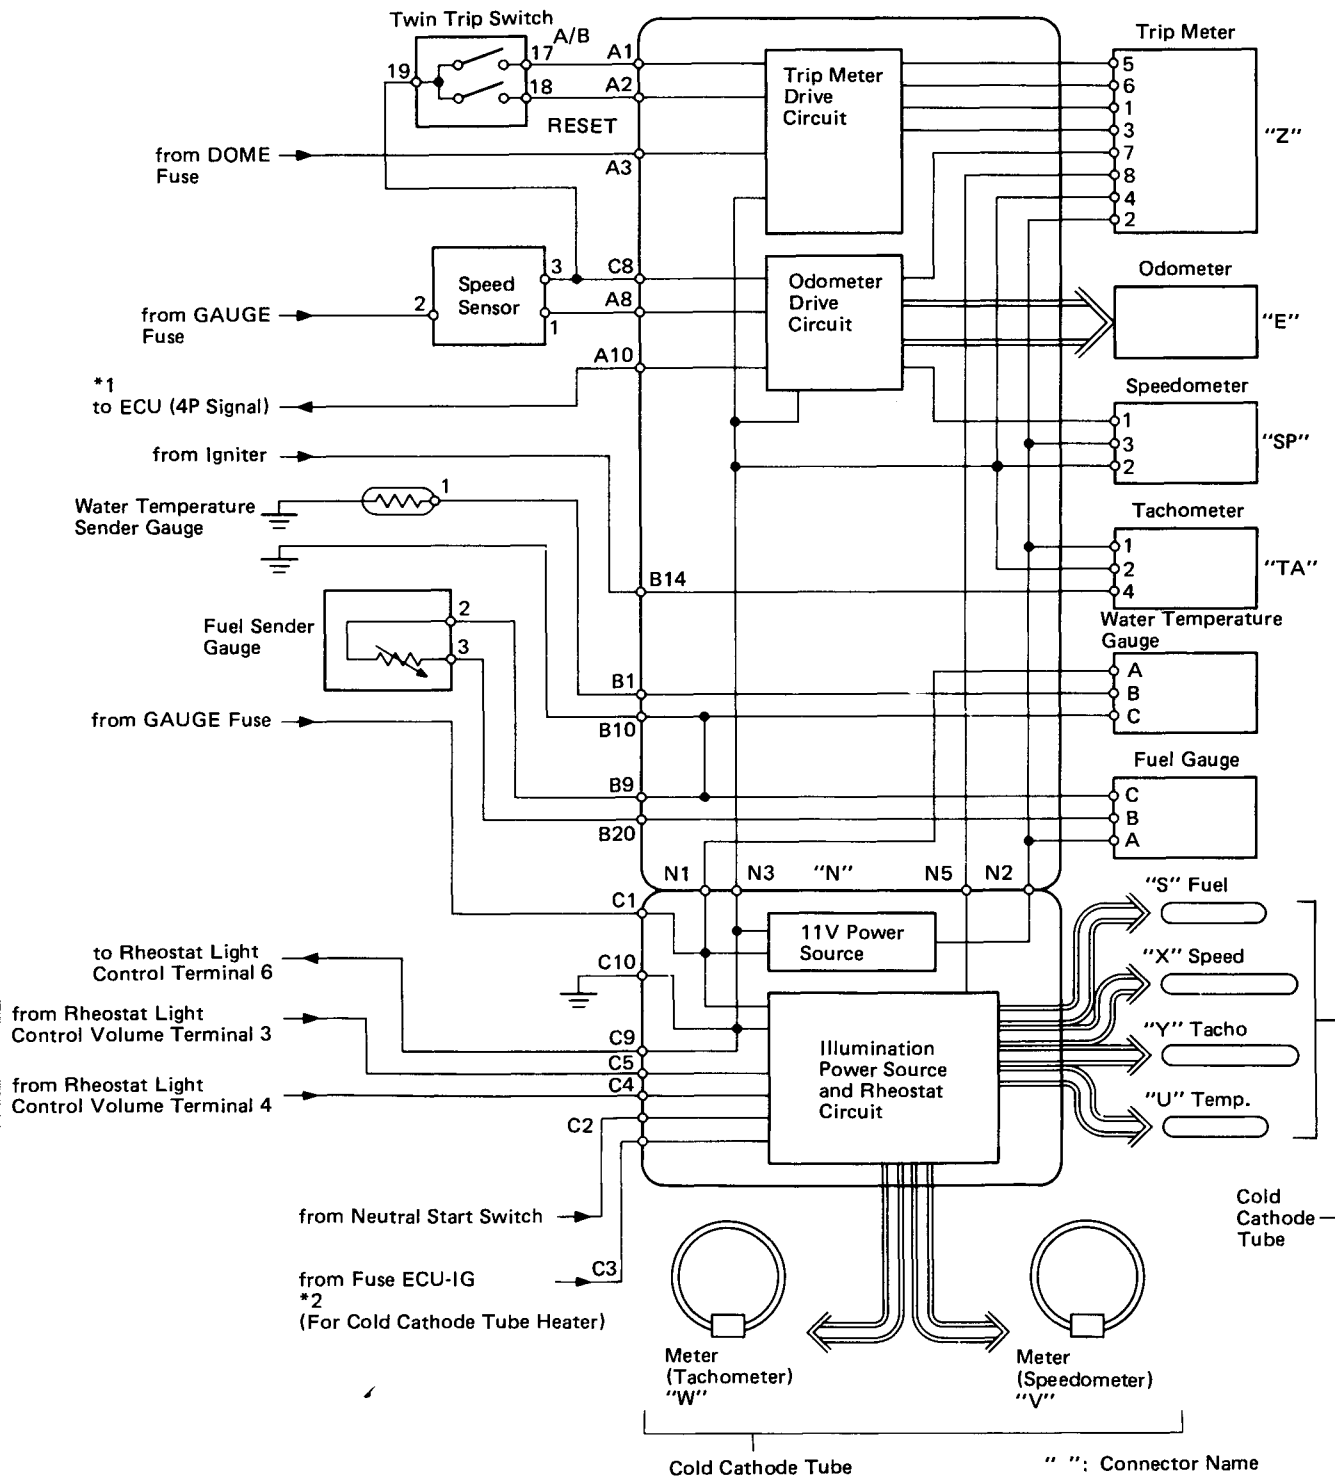

Wiring Diagram

Combination Meter/Meters, Gauges and Illumination

- *1 • ABS and TRAC ECU
- Engine and ECT ECU
- Suspension ECU
- Cruise Control ECU
- *2 Except. Indicator Needle

Wiring Diagram (Cont'd)

Combination Meter/Warning Lights and Indicator Lights/USA

*1 HEIGHT HI *3 HEIGHT NORM *5 Odometer Illumination
 *2 HEIGHT LO *4 HEIGHT Illumination *6 Alternator L terminal

Wiring Diagram (Cont'd)

Combination Meter/Warning Lights and Indicator Light/CANADA

*1 HEIGHT HI *3 HEIGHT NORM *5 Odometer Illumination
 *2 HEIGHT LO *4 HEIGHT Illumination *6 Alternator L terminal

Wiring Diagram (Cont'd)

Meter Cluster/Warning Lights and Twin Trip Switch