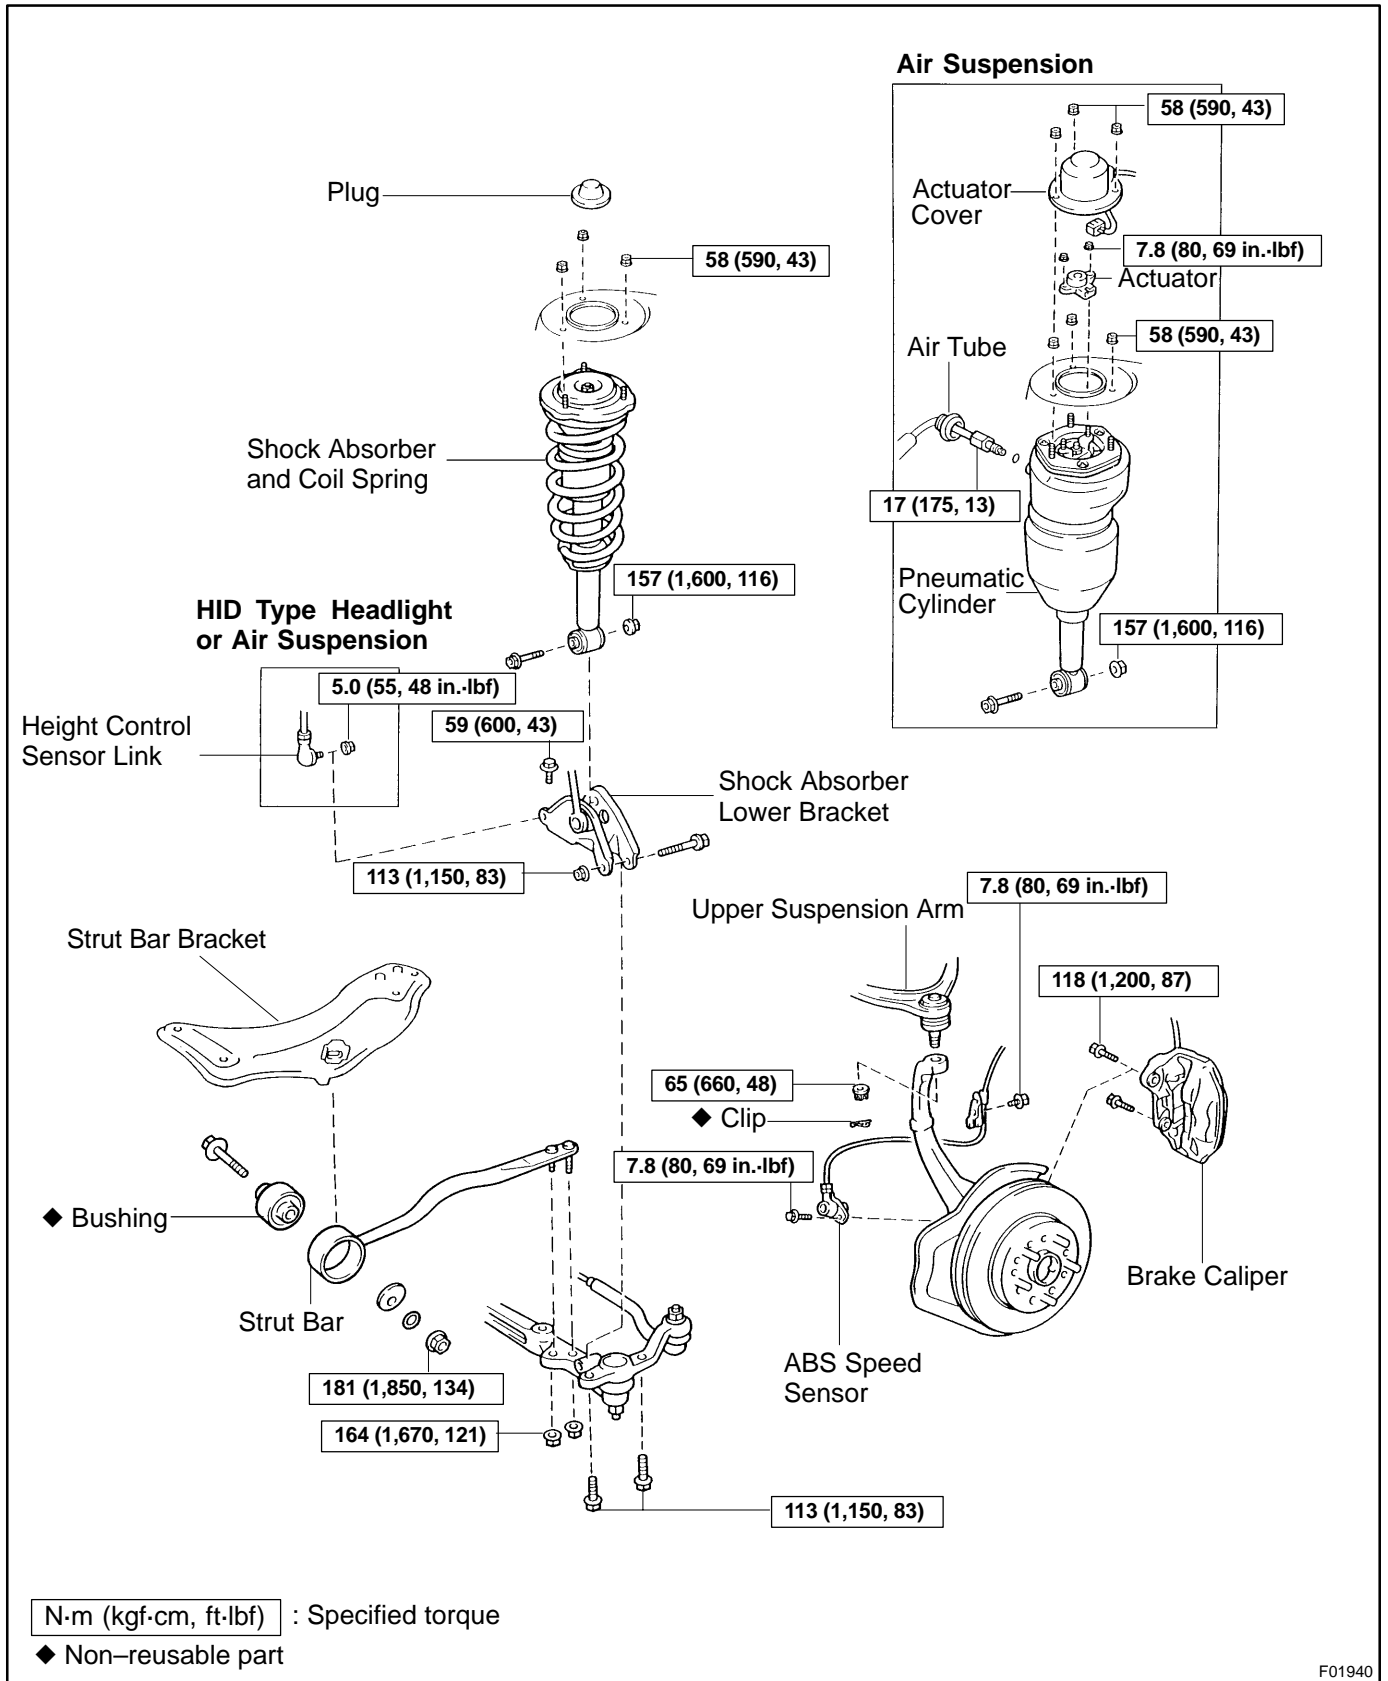

FRONT STRUT BAR COMPONENTS

SA0J7-03

F01940