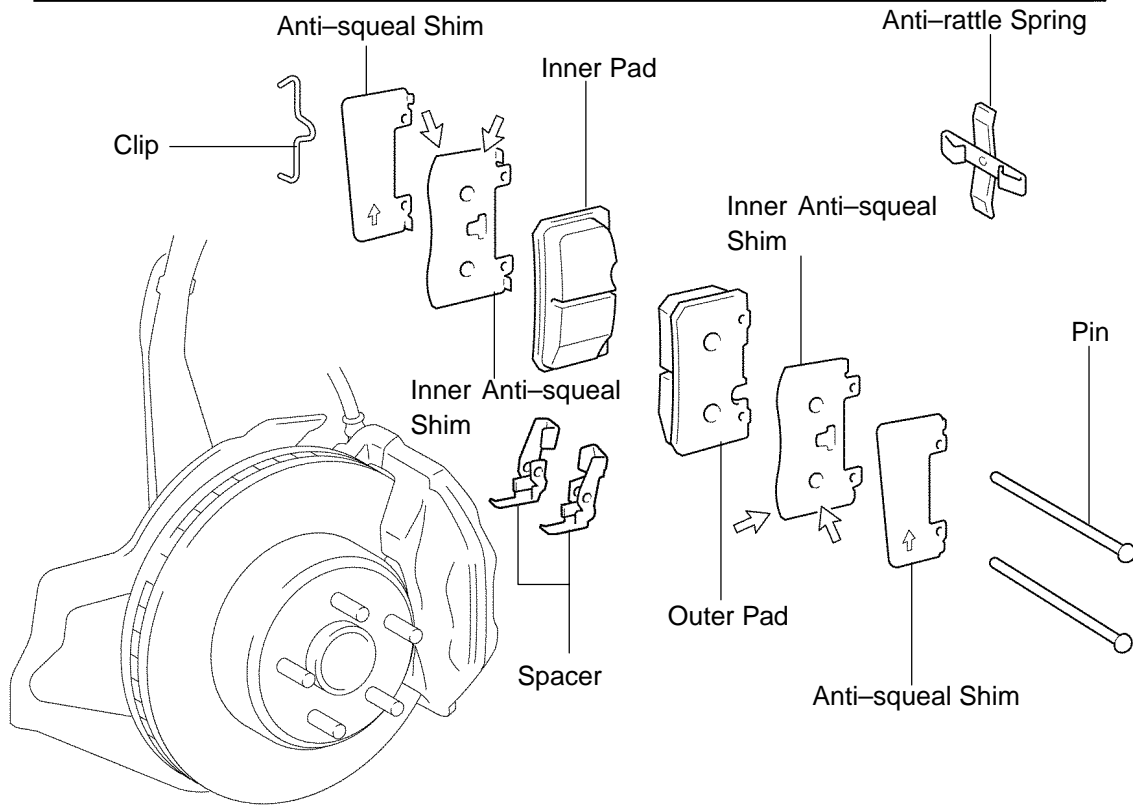

FRONT BRAKE PAD COMPONENTS

BR0CE-01

⇒ Disc brake grease

F01605