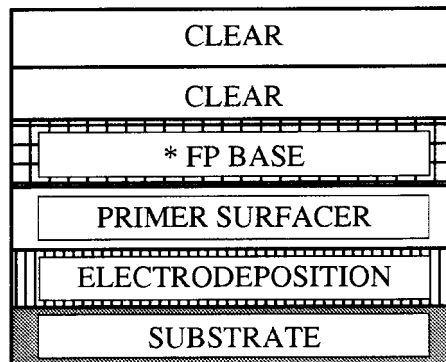

Codes: 051

**PAINT TYPE #6**

Flake Phthalocyanine Color – Two Clear Coats

Codes: 8J5

\* FP = Flake Phthalocyanine

\* Except LX 450

**PAINT FILM CROSS SECTIONS:**

**PAINT TYPE #7**