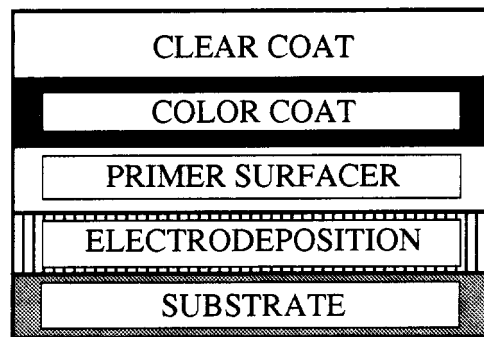

Codes: 051

**PAINT TYPE #6**

Flake Phthalocyanine Color – Two Clear Coats

Codes: 8J5

\* FP = Flake Phthalocyanine

\* Except LX 450

**PAINT FILM CROSS SECTIONS:**

**PAINT TYPE #7**

Solid – Tinted Clear Coat

Codes: 3L2

**PAINT TYPE #8**

Solid Color – Non Clear Coat

Codes: 045, 202\*\*

**PAINT TYPE #9**

Metallic or Mica Color – Clear Coat

Codes: 1B1, 4M9\*\*, 6M1