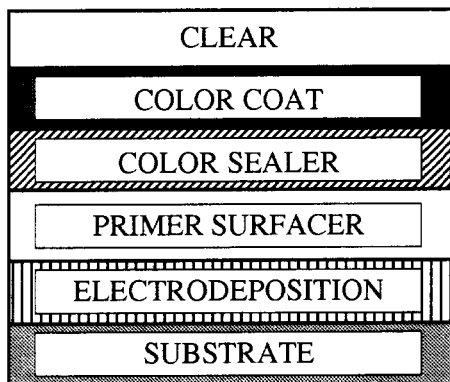

**PAINT FILM CROSS SECTIONS:**

**PAINT TYPE #1**

Solid Color – Non Clear Coat

Codes: 202\*

**PAINT TYPE #2**

Metallic or Mica Color – Clear Coat

Codes: 199, 1A0, 3K7, 3L3, 3L4, 4K9, 4M9\*, 4N1, 6N0, 6P2, 6P3, 8K0, 8L1, 928, 929