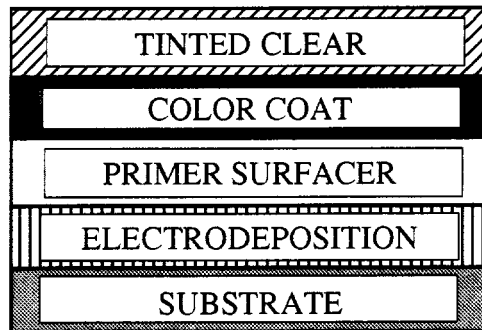

Codes: 051

**PAINT TYPE #6**

Flake Phthalocyanine Color – Two Clear Coats

Codes: 8J5

\* FP = Flake Phthalocyanine

\* Except LX 450

**PAINT FILM CROSS SECTIONS:**

**PAINT TYPE #7**

Solid – Tinted Clear Coat

Codes: 3L2

**PAINT TYPE #8**

Solid Color – Non Clear Coat

Codes: 045, 202\*\*

**PAINT TYPE #9**

Metallic or Mica Color – Clear Coat

Codes: 1B1, 4M9\*\*, 6M1