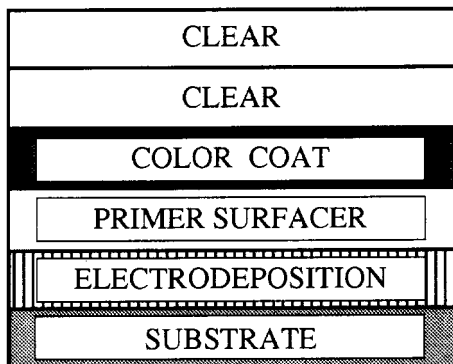

PAINT TYPE #3

MIO Color – Two Clear Coats

Codes: 6M2