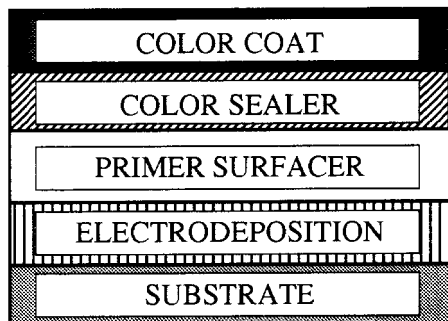

**PAINT FILM CROSS SECTIONS:**

**PAINT TYPE #1**

Solid Color – Non Clear Coat

Codes: 202\*

**PAINT TYPE #2**

Metallic or Mica Color – Clear Coat

Codes: 199, 1A0, 3K7, 3L3, 3L4, 4K9, 4M9\*, 4N1, 6N0, 6P2, 6P3, 8K0, 8L1, 928, 929