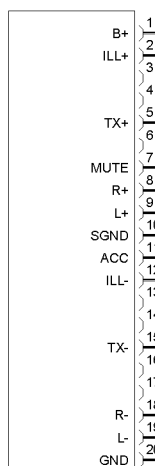

STEREO COMPONENT AMPLIFIER

RADIO & PLAYER