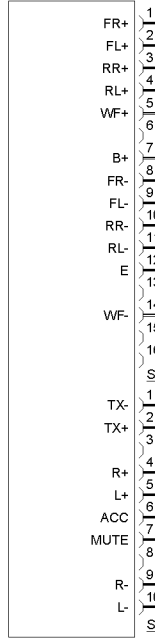

STEREO COMPONENT AMPLIFIER

RADIO & PLAYER