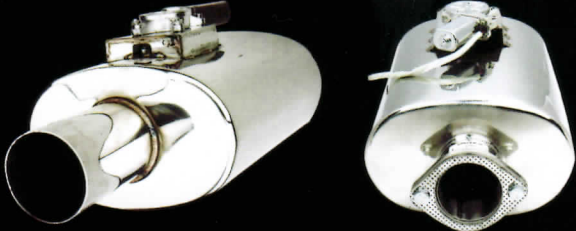

VAREX VMK10-250

Inlet O.D	Inlet Length	Outlet O.D	Outlet Length	Outlet Style	Body O.D	Body Length
2.5"	3"	2.5"	5.5"	Single Wall	5' x 8"	15"

VAREX VMK16-300

Inlet O.D	Inlet Length	Outlet O.D	Outlet Length	Outlet Style	Body O.D	Body Length
3"	3"	3"	5.5"	Single Wall	7"	15"

VAREX VMK11-300

Inlet O.D	Inlet Length	Outlet O.D	Outlet Length	Outlet Style	Body O.D	Body Length
3"	3"	3"	5.5"	Single Wall	6" x 10"	15"

VAREX VMK17-350

Inlet O.D	Inlet Length	Outlet O.D	Outlet Length	Outlet Style	Body O.D	Body Length
3.5"	3"	3.5"	5.5"	Single Wall	7.5"	15"

VAREX VMK11-350

Inlet O.D	Inlet Length	Outlet O.D	Outlet Length	Outlet Style	Body O.D	Body Length
3.5"	3"	3.5"	5.5"	Single Wall	6" x 10"	15"

VAREX VMK18-400

Inlet O.D	Inlet Length	Outlet O.D	Outlet Length	Outlet Style	Body O.D	Body Length
4"	3"	4"	5.5"	Single Wall	6" x 10"	16"

VAREX VMK15-250

Inlet O.D	Inlet Length	Outlet O.D	Outlet Length	Outlet Style	Body O.D	Body Length
2.5"	3"	2.5"	5.5"	Single Wall	6.5"	15"

VAREX VMK30-250/VMK31-300

Inlet O.D	Inlet Length	Outlet O.D	Outlet Length	Outlet Style	Body O.D	Body Length
Twin 2.5/3"	3"	Twin 2.5/3"	3"	Flanged	6" x 10"	16"