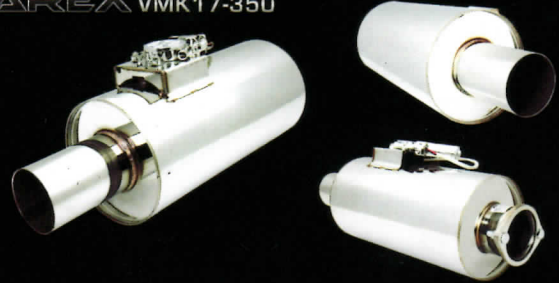

VAREX VMK10-250

Inlet O.D	Inlet Length	Outlet O.D	Outlet Length	Outlet Style	Body O.D	Body Length
2.5"	3"	2.5"	5.5"	Single Wall	5' x 8"	15"

VAREX VMK16-300

Inlet O.D	Inlet Length	Outlet O.D	Outlet Length	Outlet Style	Body O.D	Body Length
3"	3"	3"	5.5"	Single Wall	7"	15"

VAREX VMK11-300

Inlet O.D	Inlet Length	Outlet O.D	Outlet Length	Outlet Style	Body O.D	Body Length
3"	3"	3"	5.5"	Single Wall	6" x 10"	15"

VAREX VMK17-350

Inlet O.D	Inlet Length	Outlet O.D	Outlet Length	Outlet Style	Body O.D	Body Length
3.5"	3"	3.5"	5.5"	Single Wall	7.5"	15"

VAREX VMK11-350

Inlet O.D	Inlet Length	Outlet O.D	Outlet Length	Outlet Style	Body O.D	Body Length
3.5"	3"	3.5"	5.5"	Single Wall	6" x 10"	15"

VAREX VMK18-400

Inlet O.D	Inlet Length	Outlet O.D	Outlet Length	Outlet Style	Body O.D	Body Length
4"	3"	4"	5.5"	Single Wall	6" x 10"	16"

VAREX VMK15-250

Inlet O.D	Inlet Length	Outlet O.D	Outlet Length	Outlet Style	Body O.D	Body Length
2.5"	3"	2.5"	5.5"	Single Wall	6.5"	15"

VAREX VMK30-250/VMK31-300

Inlet O.D	Inlet Length	Outlet O.D	Outlet Length	Outlet Style	Body O.D	Body Length
Twin 2.5/3"	3"	Twin 2.5/3"	3"	Flanged	6" x 10"	16"