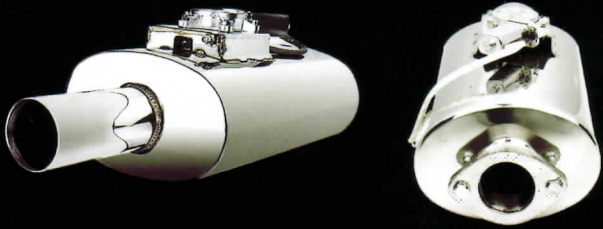

VAREX VMK10-250

Inlet O.D	Inlet Length	Outlet O.D	Outlet Length	Outlet Style	Body O.D	Body Length
2.5"	3"	2.5"	5.5"	Single Wall	5' x 8"	15"

VAREX VMK16-300

Inlet O.D	Inlet Length	Outlet O.D	Outlet Length	Outlet Style	Body O.D	Body Length
3"	3"	3"	5.5"	Single Wall	7"	15"

VAREX VMK11-300

Inlet O.D	Inlet Length	Outlet O.D	Outlet Length	Outlet Style	Body O.D	Body Length
3"	3"	3"	5.5"	Single Wall	6" x 10"	15"

VAREX VMK17-350

Inlet O.D	Inlet Length	Outlet O.D	Outlet Length	Outlet Style	Body O.D	Body Length
3.5"	3"	3.5"	5.5"	Single Wall	7.5"	15"

VAREX VMK11-350

Inlet O.D	Inlet Length	Outlet O.D	Outlet Length	Outlet Style	Body O.D	Body Length
3.5"	3"	3.5"	5.5"	Single Wall	6" x 10"	15"

VAREX VMK18-400

Inlet O.D	Inlet Length	Outlet O.D	Outlet Length	Outlet Style	Body O.D	Body Length
4"	3"	4"	5.5"	Single Wall	6" x 10"	16"

VAREX VMK15-250

Inlet O.D	Inlet Length	Outlet O.D	Outlet Length	Outlet Style	Body O.D	Body Length
2.5"	3"	2.5"	5.5"	Single Wall	6.5"	15"

VAREX VMK30-250/VMK31-300

Inlet O.D	Inlet Length	Outlet O.D	Outlet Length	Outlet Style	Body O.D	Body Length
Twin 2.5/3"	3"	Twin 2.5/3"	3"	Flanged	6" x 10"	16"