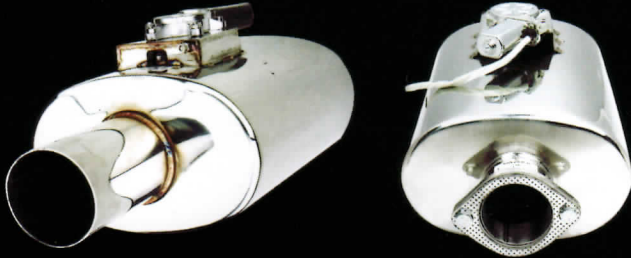

VAREX VMK10-250

Inlet O.D	Inlet Length	Outlet O.D	Outlet Length	Outlet Style	Body O.D	Body Length
2.5"	3"	2.5"	5.5"	Single Wall	5' x 8"	15"

VAREX VMK16-300

Inlet O.D	Inlet Length	Outlet O.D	Outlet Length	Outlet Style	Body O.D	Body Length
3"	3"	3"	5.5"	Single Wall	7"	15"

VAREX VMK11-300

Inlet O.D	Inlet Length	Outlet O.D	Outlet Length	Outlet Style	Body O.D	Body Length
3"	3"	3"	5.5"	Single Wall	6" x 10"	15"

VAREX VMK17-350

Inlet O.D	Inlet Length	Outlet O.D	Outlet Length	Outlet Style	Body O.D	Body Length
3.5"	3"	3.5"	5.5"	Single Wall	7.5"	15"

VAREX VMK11-350

Inlet O.D	Inlet Length	Outlet O.D	Outlet Length	Outlet Style	Body O.D	Body Length
3.5"	3"	3.5"	5.5"	Single Wall	6" x 10"	15"

VAREX VMK18-400

Inlet O.D	Inlet Length	Outlet O.D	Outlet Length	Outlet Style	Body O.D	Body Length
4"	3"	4"	5.5"	Single Wall	6" x 10"	16"

VAREX VMK15-250

Inlet O.D	Inlet Length	Outlet O.D	Outlet Length	Outlet Style	Body O.D	Body Length
2.5"	3"	2.5"	5.5"	Single Wall	6.5"	15"

VAREX VMK30-250/VMK31-300

Inlet O.D	Inlet Length	Outlet O.D	Outlet Length	Outlet Style	Body O.D	Body Length
Twin 2.5/3"	3"	Twin 2.5/3"	3"	Flanged	6" x 10"	16"