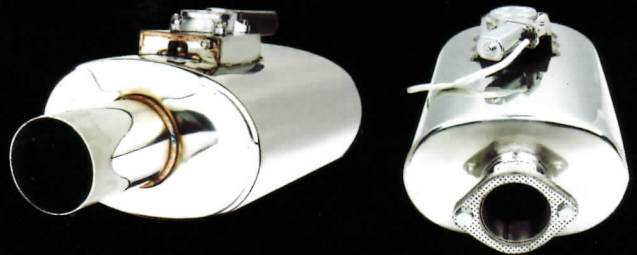

VAREX VMK10-250

Inlet O.D	Inlet Length	Outlet O.D	Outlet Length	Outlet Style	Body O.D	Body Length
2.5"	3"	2.5"	5.5"	Single Wall	5' x 8"	15"

VAREX VMK16-300

Inlet O.D	Inlet Length	Outlet O.D	Outlet Length	Outlet Style	Body O.D	Body Length
3"	3"	3"	5.5"	Single Wall	7"	15"

VAREX VMK11-300

Inlet O.D	Inlet Length	Outlet O.D	Outlet Length	Outlet Style	Body O.D	Body Length
3"	3"	3"	5.5"	Single Wall	6" x 10"	15"

VAREX VMK17-350

Inlet O.D	Inlet Length	Outlet O.D	Outlet Length	Outlet Style	Body O.D	Body Length
3.5"	3"	3.5"	5.5"	Single Wall	7.5"	15"

VAREX VMK11-350

Inlet O.D	Inlet Length	Outlet O.D	Outlet Length	Outlet Style	Body O.D	Body Length
3.5"	3"	3.5"	5.5"	Single Wall	6" x 10"	15"

VAREX VMK18-400

Inlet O.D	Inlet Length	Outlet O.D	Outlet Length	Outlet Style	Body O.D	Body Length
4"	3"	4"	5.5"	Single Wall	6" x 10"	16"

VAREX VMK15-250

Inlet O.D	Inlet Length	Outlet O.D	Outlet Length	Outlet Style	Body O.D	Body Length
2.5"	3"	2.5"	5.5"	Single Wall	6.5"	15"

VAREX VMK30-250/VMK31-300

Inlet O.D	Inlet Length	Outlet O.D	Outlet Length	Outlet Style	Body O.D	Body Length
Twin 2.5/3"	3"	Twin 2.5/3"	3"	Flanged	6" x 10"	16"