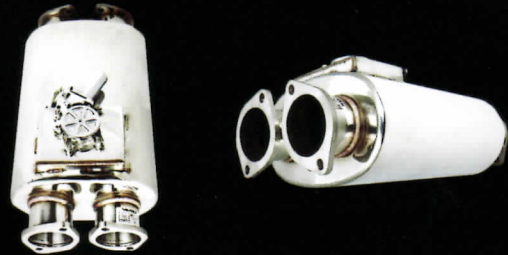

VAREX VMK10-250

Inlet O.D	Inlet Length	Outlet O.D	Outlet Length	Outlet Style	Body O.D	Body Length
2.5"	3"	2.5"	5.5"	Single Wall	5' x 8"	15"

VAREX VMK16-300

Inlet O.D	Inlet Length	Outlet O.D	Outlet Length	Outlet Style	Body O.D	Body Length
3"	3"	3"	5.5"	Single Wall	7"	15"

VAREX VMK11-300

Inlet O.D	Inlet Length	Outlet O.D	Outlet Length	Outlet Style	Body O.D	Body Length
3"	3"	3"	5.5"	Single Wall	6" x 10"	15"

VAREX VMK17-350

Inlet O.D	Inlet Length	Outlet O.D	Outlet Length	Outlet Style	Body O.D	Body Length
3.5"	3"	3.5"	5.5"	Single Wall	7.5"	15"

VAREX VMK11-350

Inlet O.D	Inlet Length	Outlet O.D	Outlet Length	Outlet Style	Body O.D	Body Length
3.5"	3"	3.5"	5.5"	Single Wall	6" x 10"	15"

VAREX VMK18-400

Inlet O.D	Inlet Length	Outlet O.D	Outlet Length	Outlet Style	Body O.D	Body Length
4"	3"	4"	5.5"	Single Wall	6" x 10"	16"

VAREX VMK15-250

Inlet O.D	Inlet Length	Outlet O.D	Outlet Length	Outlet Style	Body O.D	Body Length
2.5"	3"	2.5"	5.5"	Single Wall	6.5"	15"

VAREX VMK30-250/VMK31-300

Inlet O.D	Inlet Length	Outlet O.D	Outlet Length	Outlet Style	Body O.D	Body Length
Twin 2.5/3"	3"	Twin 2.5/3"	3"	Flanged	6" x 10"	16"