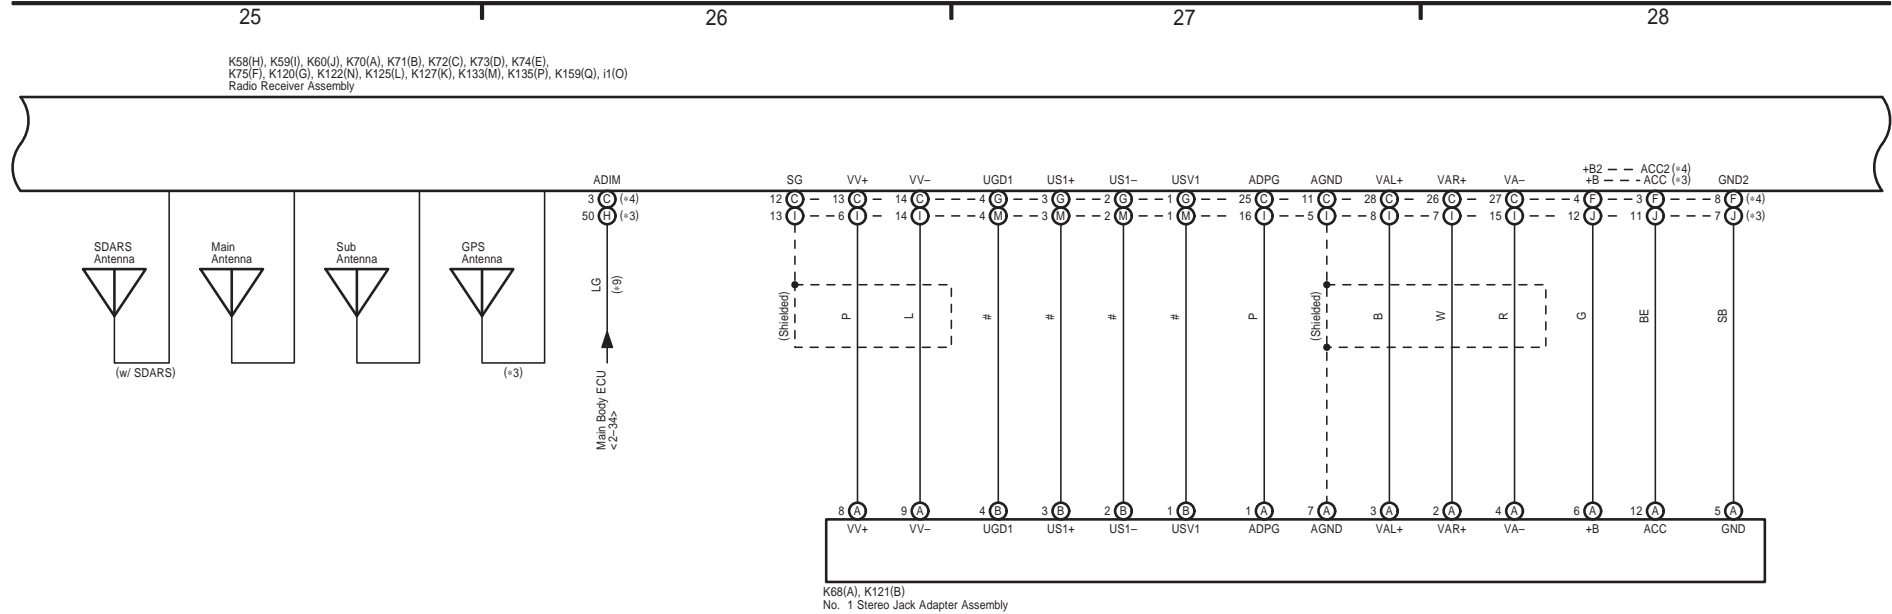

Audio System, Back Guide Monitor System,
LEXUS Navigation System, Rear View Monitor System