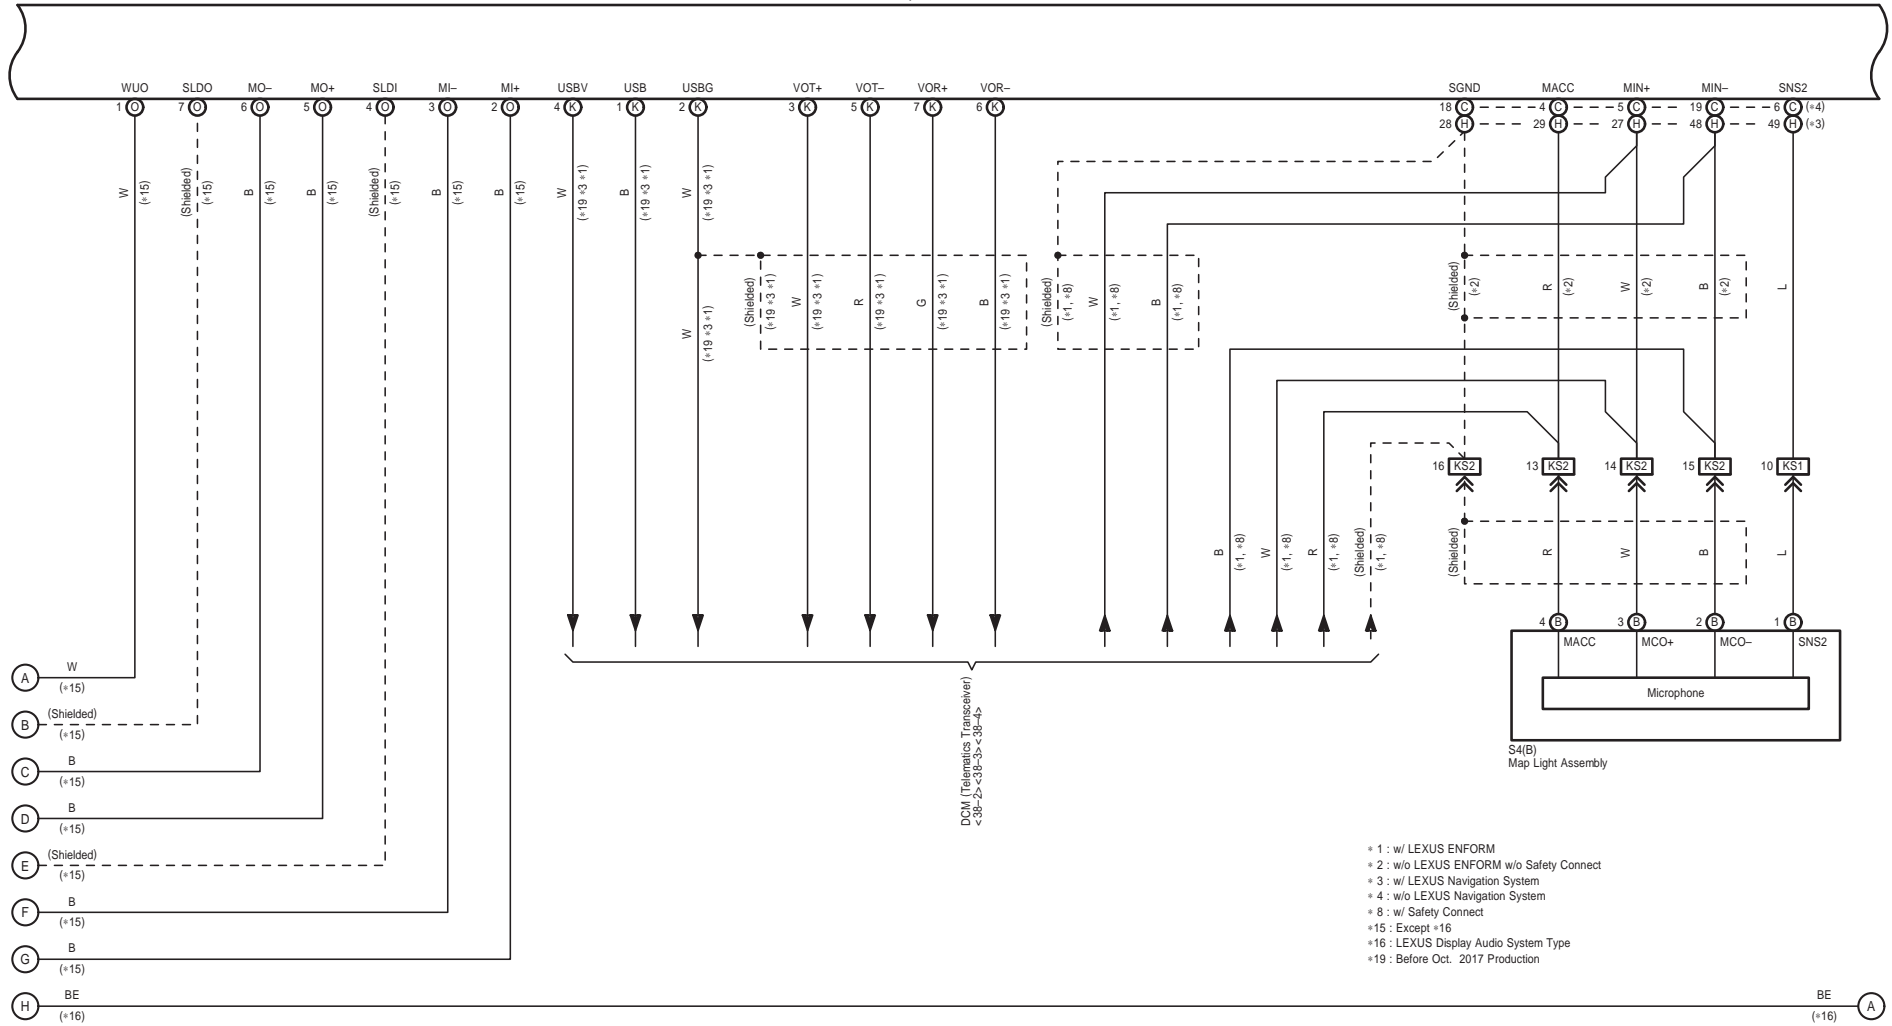

Audio System, Back Guide Monitor System,
LEXUS Navigation System, Rear View Monitor System

13

14

15

16

BE (+16)