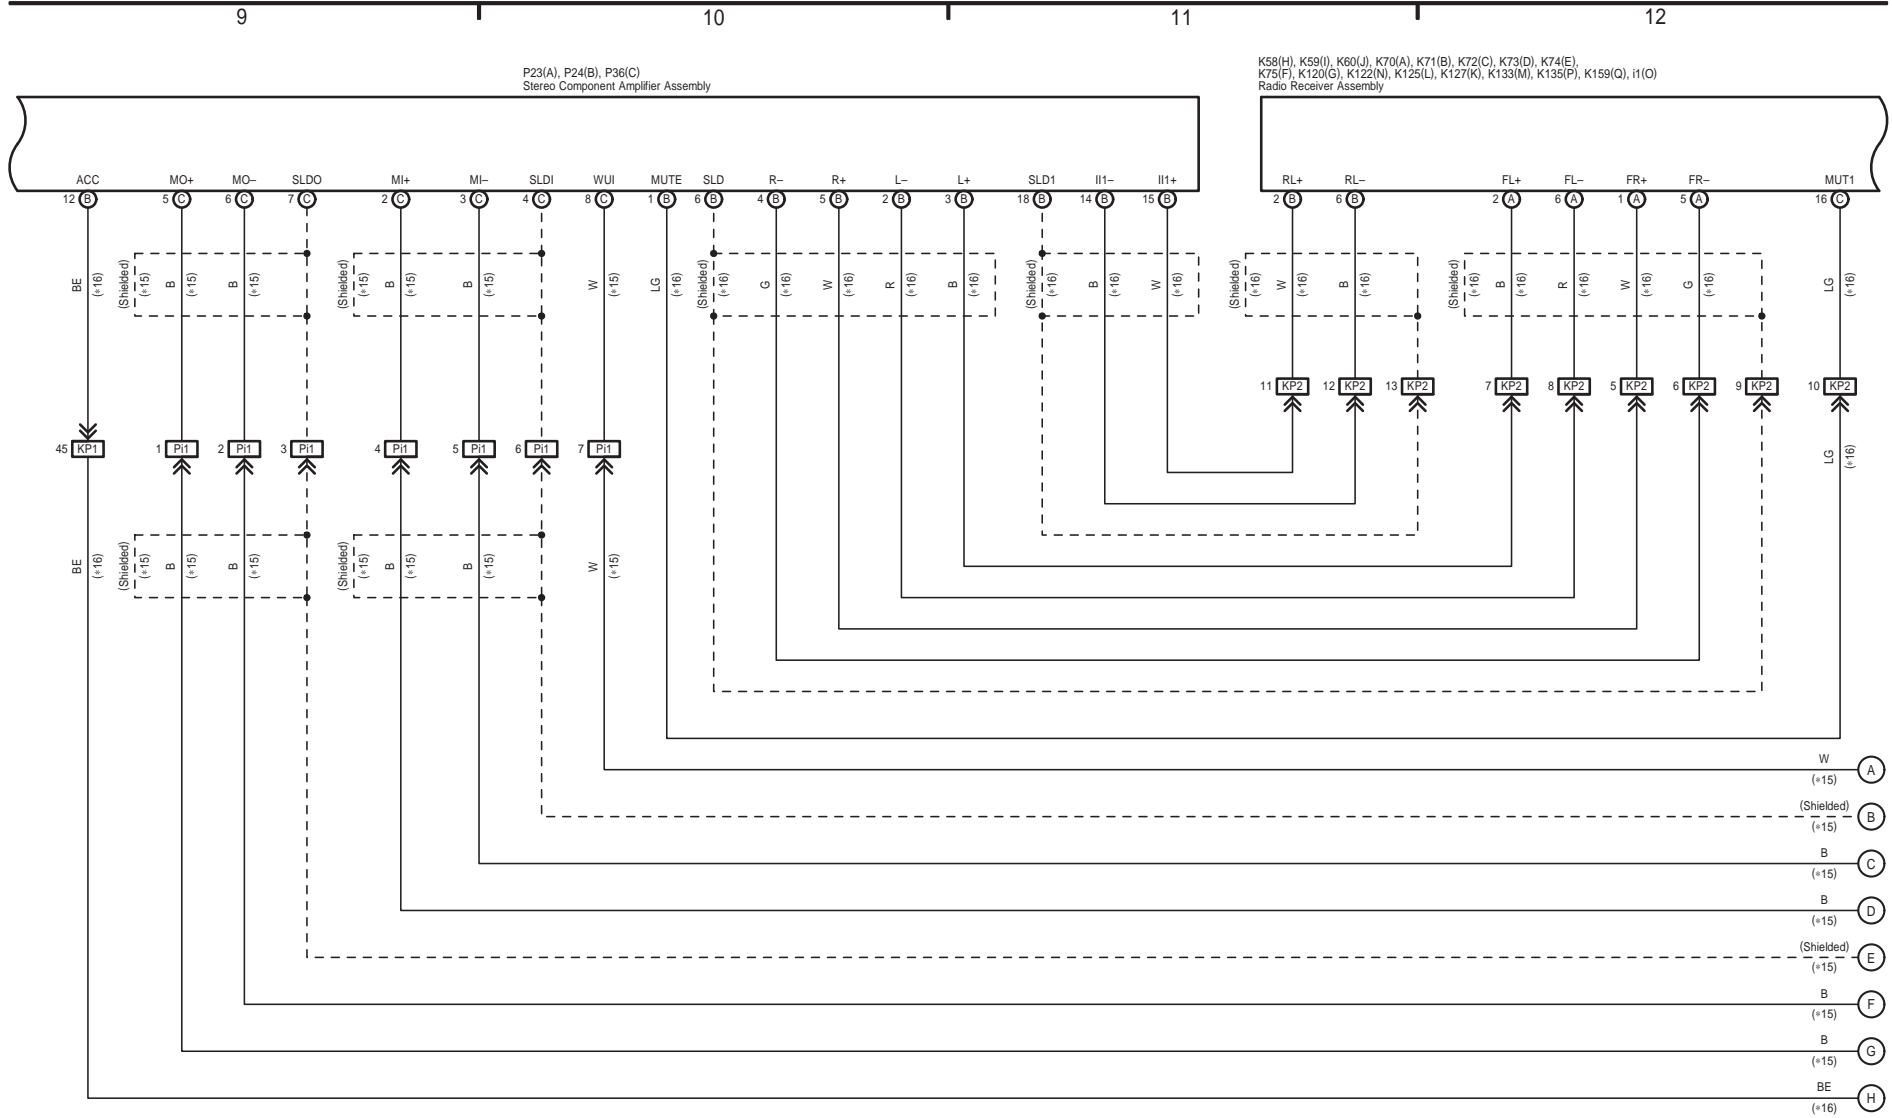

Audio System, Back Guide Monitor System,
LEXUS Navigation System, Rear View Monitor System

*15 : Except *16
*16 : LEXUS Display Audio System Type