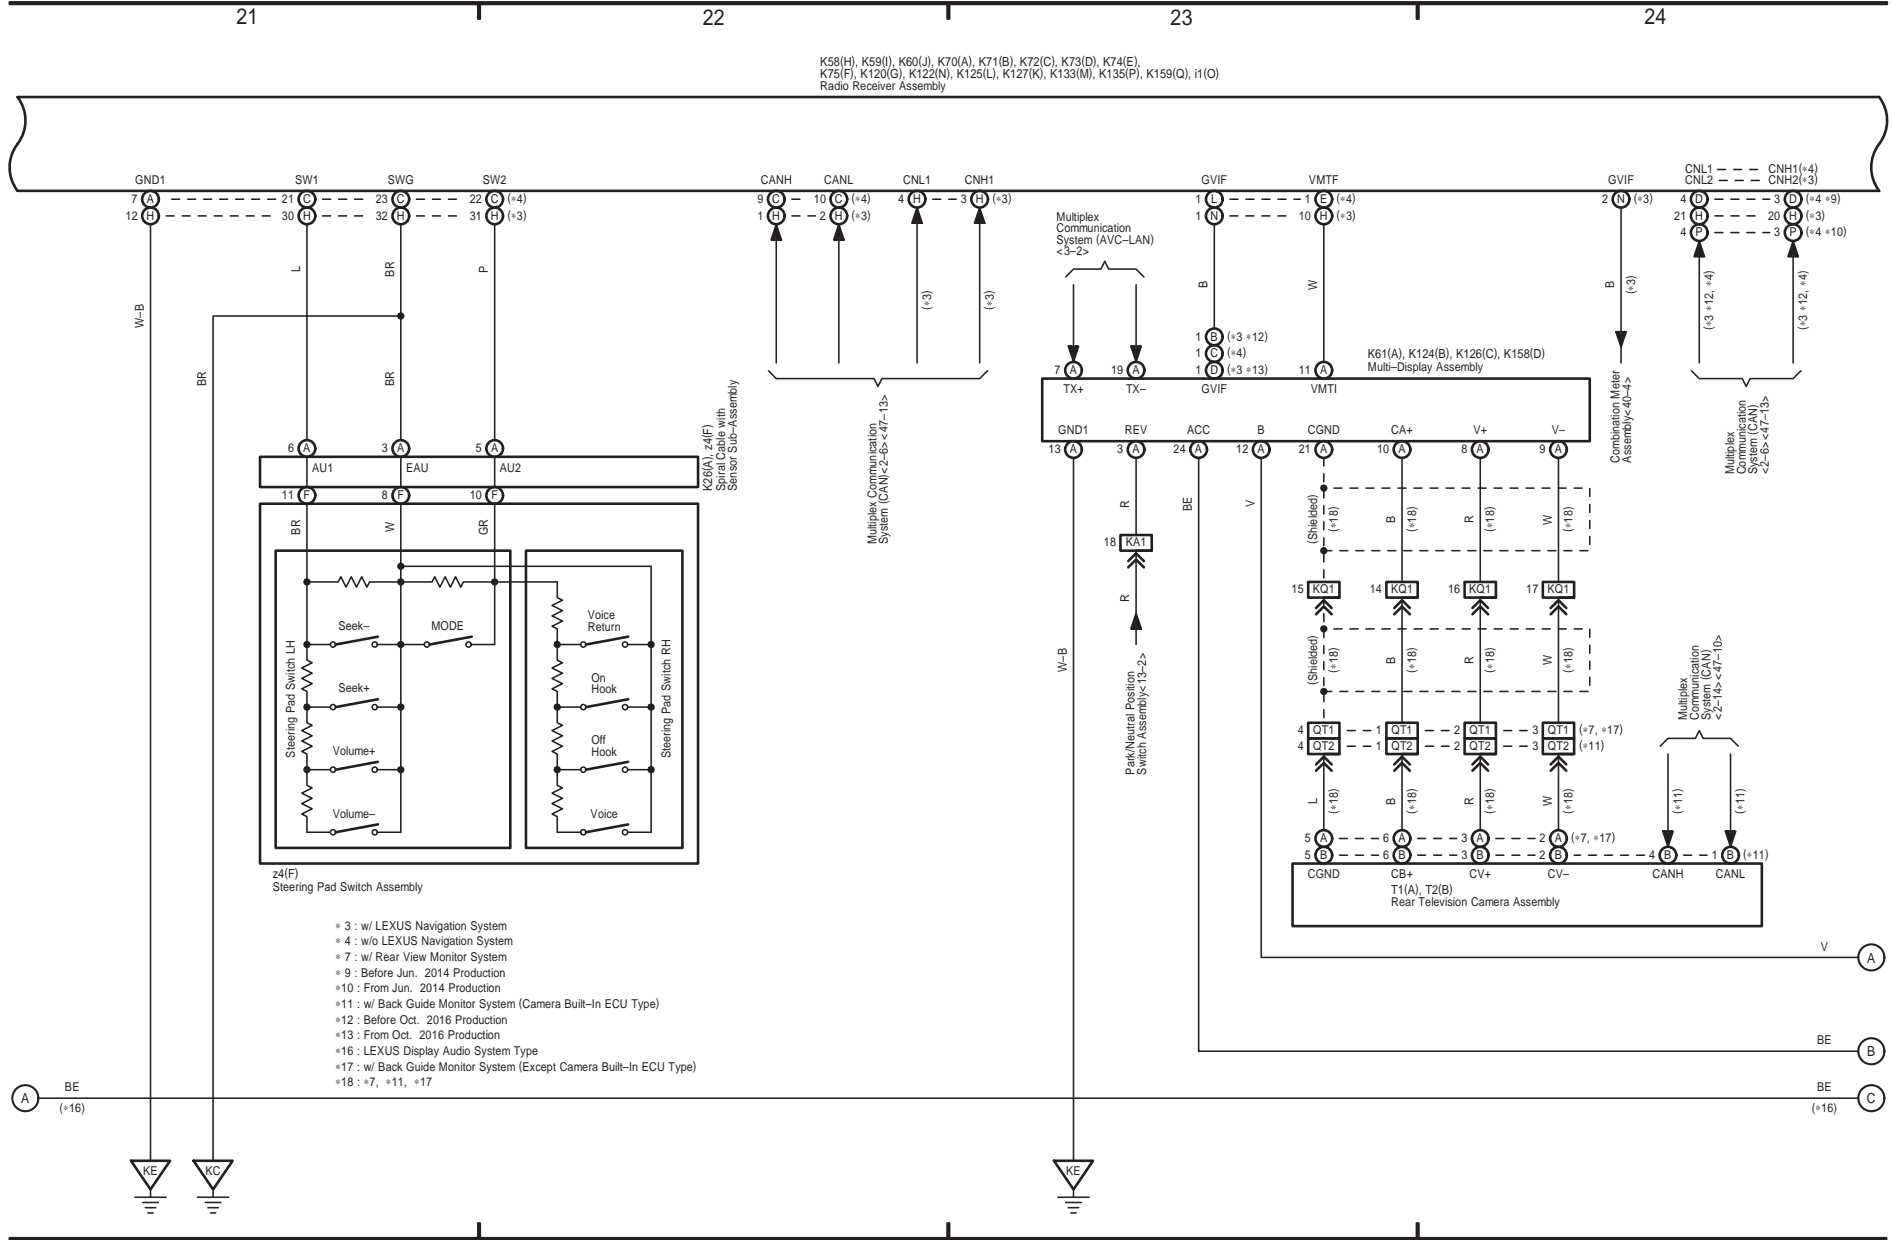

Audio System, Back Guide Monitor System,
LEXUS Navigation System, Rear View Monitor System