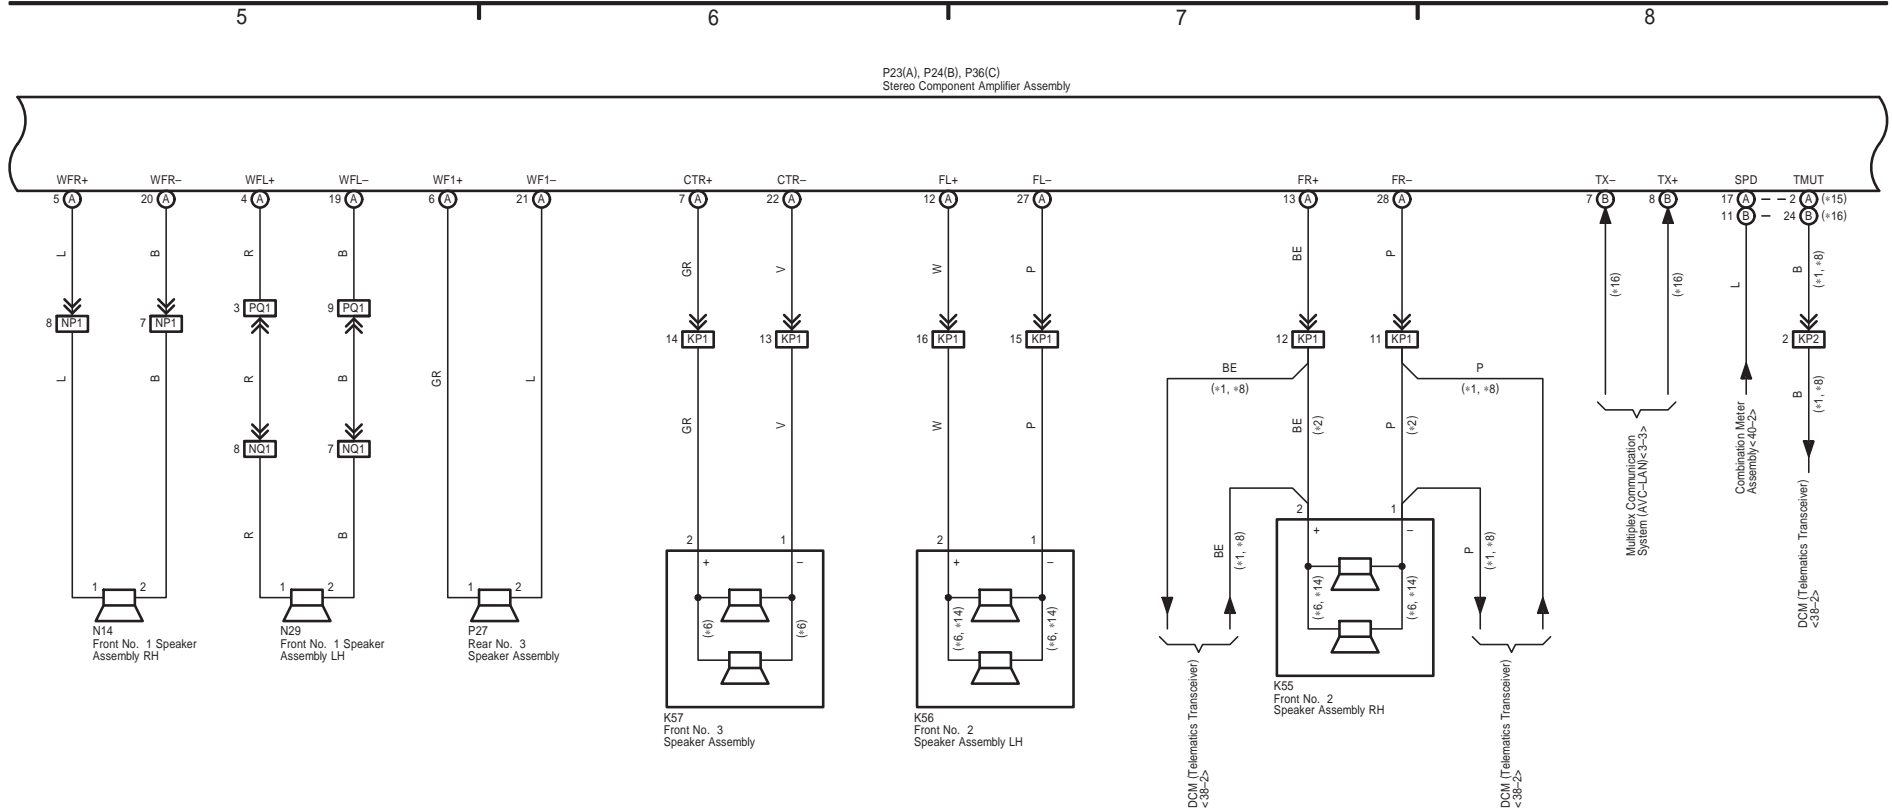

Audio System, Back Guide Monitor System,
LEXUS Navigation System, Rear View Monitor System

* 5 : 8 Speaker, 10 Speaker
* 6 : 15 Speaker

Audio System, Back Guide Monitor System,
LEXUS Navigation System, Rear View Monitor System

* 1 : w/ LEXUS ENFORM
 * 2 : w/o LEXUS ENFORM w/o Safety Connect
 * 6 : 15 Speaker
 * 8 : w/ Safety Connect
 *14 : 10 Speaker
 *15 : Except +16
 *16 : LEXUS Display Audio System Type

Audio System, Back Guide Monitor System,
LEXUS Navigation System, Rear View Monitor System