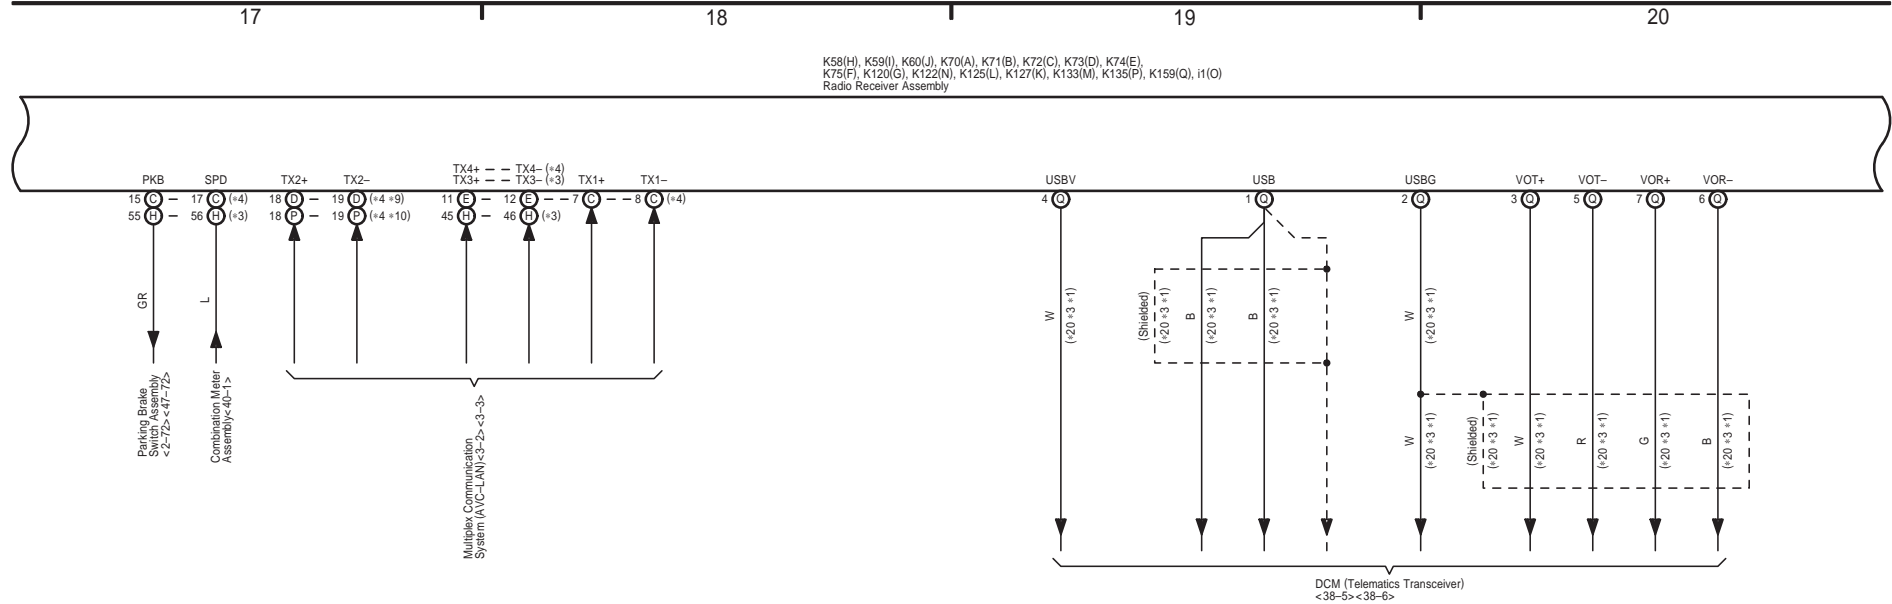

Audio System, Back Guide Monitor System,
LEXUS Navigation System, Rear View Monitor System

- 1 : w/ LEXUS ENFORM
- 3 : w/ LEXUS Navigation System
- 4 : w/o LEXUS Navigation System
- 9 : Before Jun. 2014 Production
- *10 : From Jun. 2014 Production
- *16 : LEXUS Display Audio System Type
- *20 : From Oct. 2017 Production