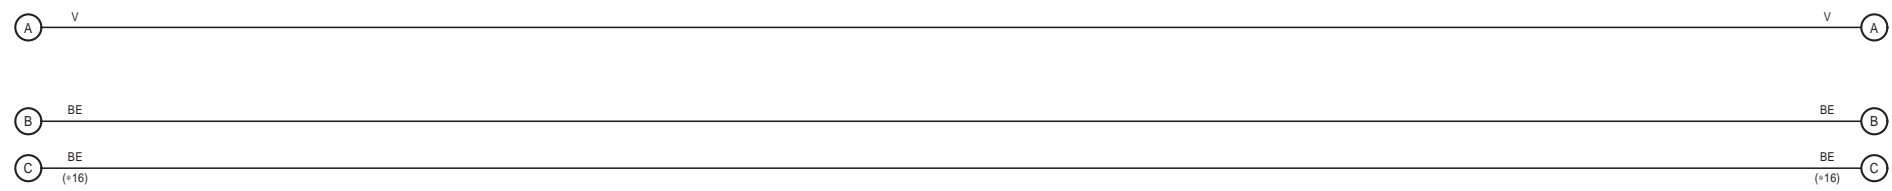

* 3 : w/ LEXUS Navigation System
* 4 : w/o LEXUS Navigation System
* 9 : Before Jun. 2014 Production
* 16 : LEXUS Display Audio System Type
# : There is no wire color information.