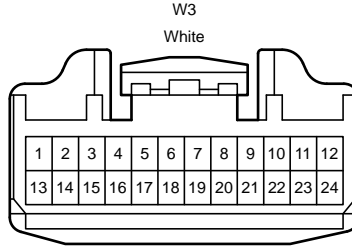

90980-12554