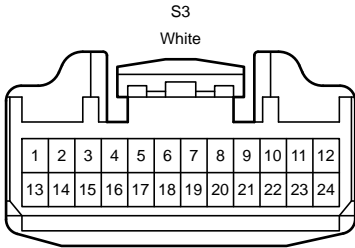

Automatic Glare-Resistant EC Mirror, Garage Door Opener

Automatic Glare-Resistant EC Mirror, Garage Door Opener

90980-12192

90980-12804

90980-12192

90980-12804

90980-12554

90980-12368  
(Before Oct. 2016 Production)