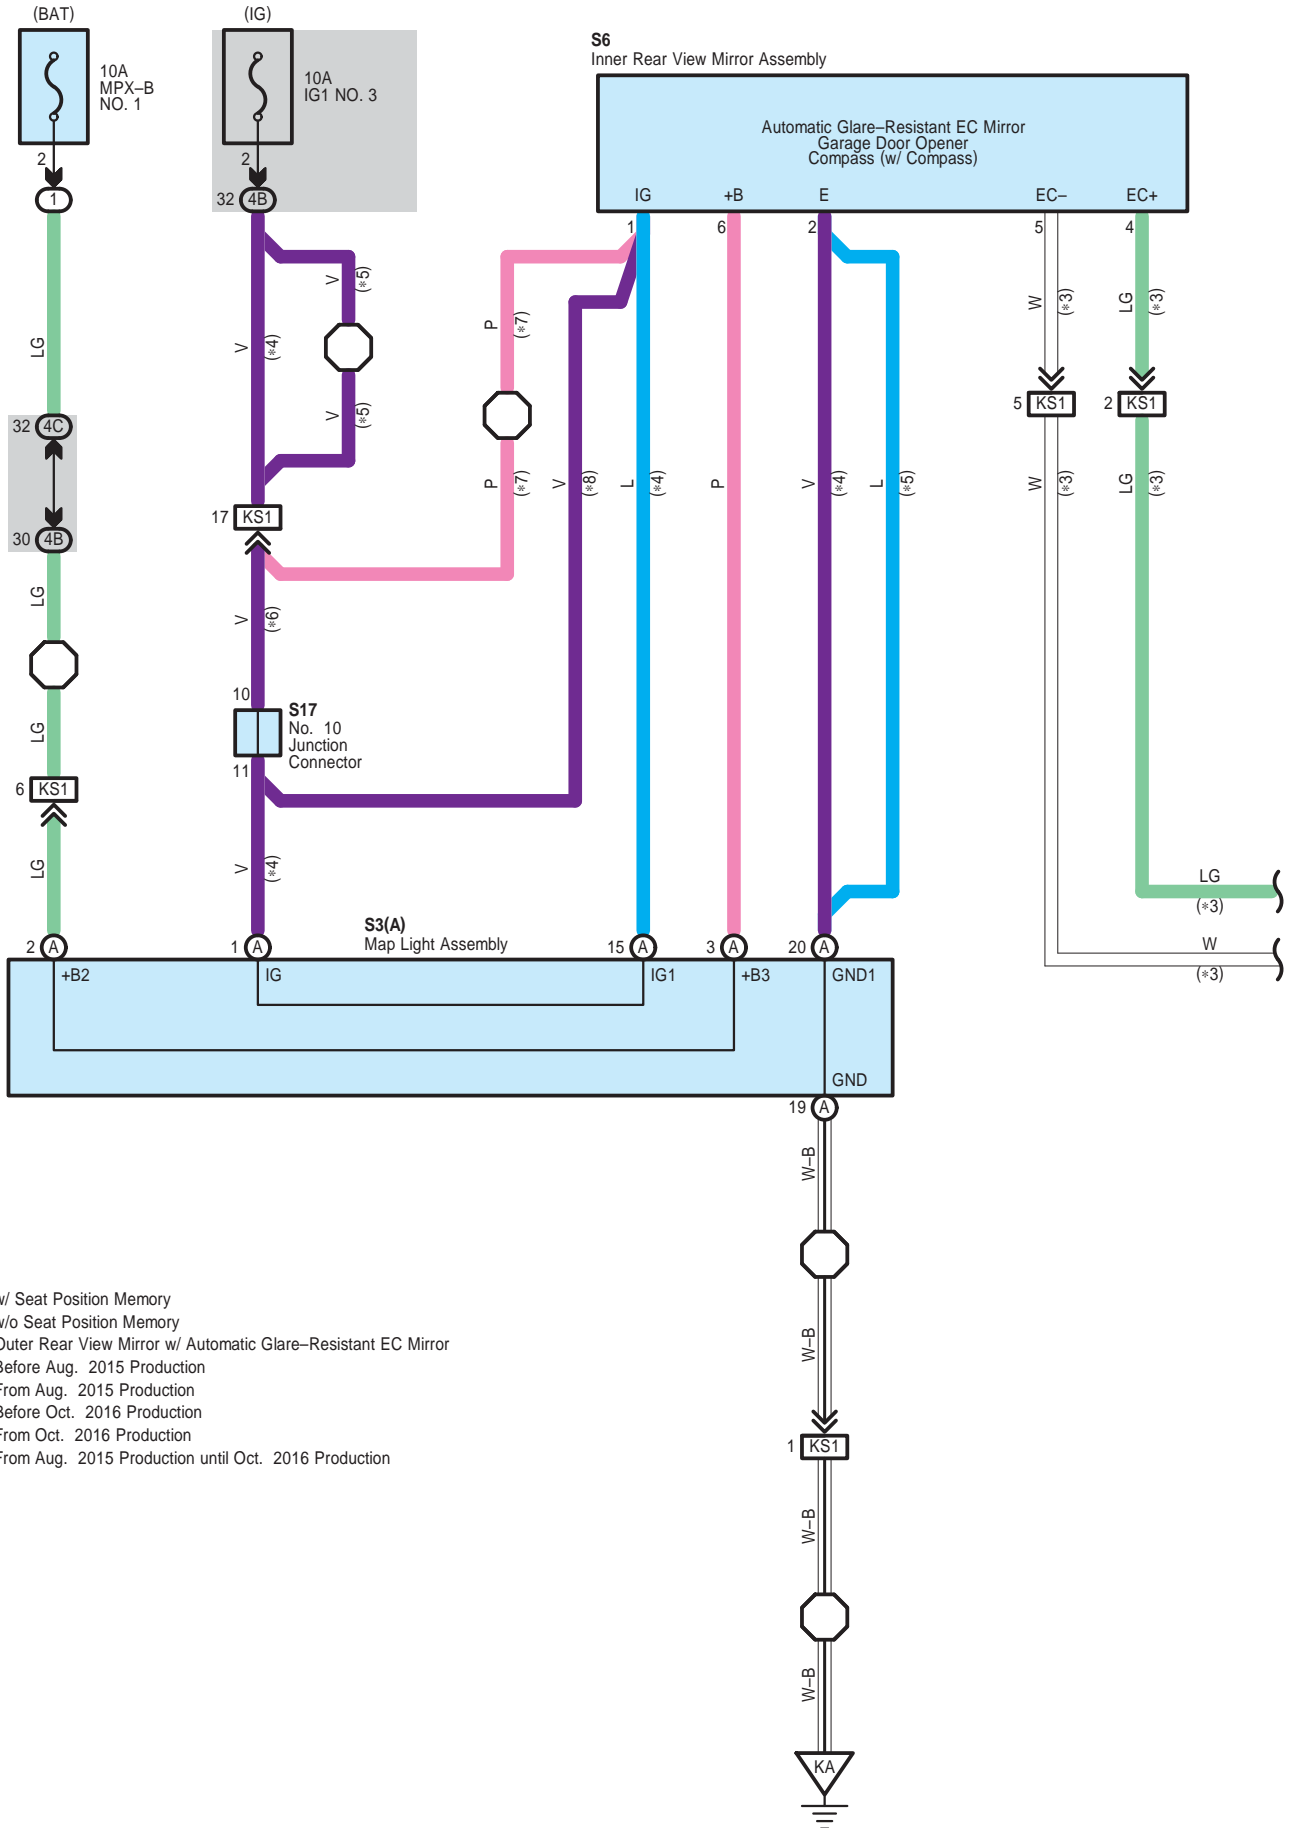

Automatic Glare-Resistant EC Mirror, Garage Door Opener

- \* 1 : w/ Seat Position Memory
- \* 2 : w/o Seat Position Memory
- \* 3 : Outer Rear View Mirror w/ Automatic Glare-Resistant EC Mirror
- \* 4 : Before Aug. 2015 Production
- \* 5 : From Aug. 2015 Production
- \* 6 : Before Oct. 2016 Production
- \* 7 : From Oct. 2016 Production
- \* 8 : From Aug. 2015 Production until Oct. 2016 Production

Automatic Glare-Resistant EC Mirror, Garage Door Opener

Automatic Glare-Resistant EC Mirror, Garage Door Opener

90980-12192

90980-12804

90980-12192

90980-12804

90980-12554

90980-12368  
(Before Oct. 2016 Production)

90980-12368  
(From Oct. 2016 Production)

90980-12737

90980-12156

90980-12156

90980-12A48

90980-12A47

90980-12771

90980-12770

Automatic Glare-Resistant EC Mirror, Garage Door Opener

KQ1

White

90980-12783

90980-12800

KS1

White

90980-12771