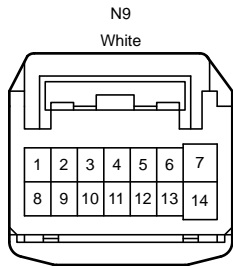

90980-12804