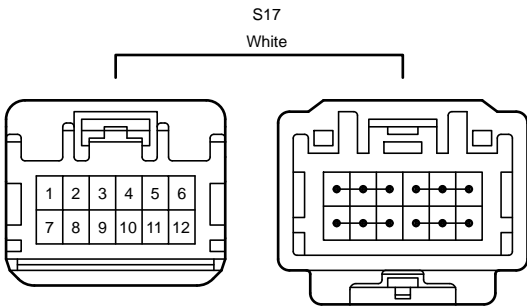

90980-12737