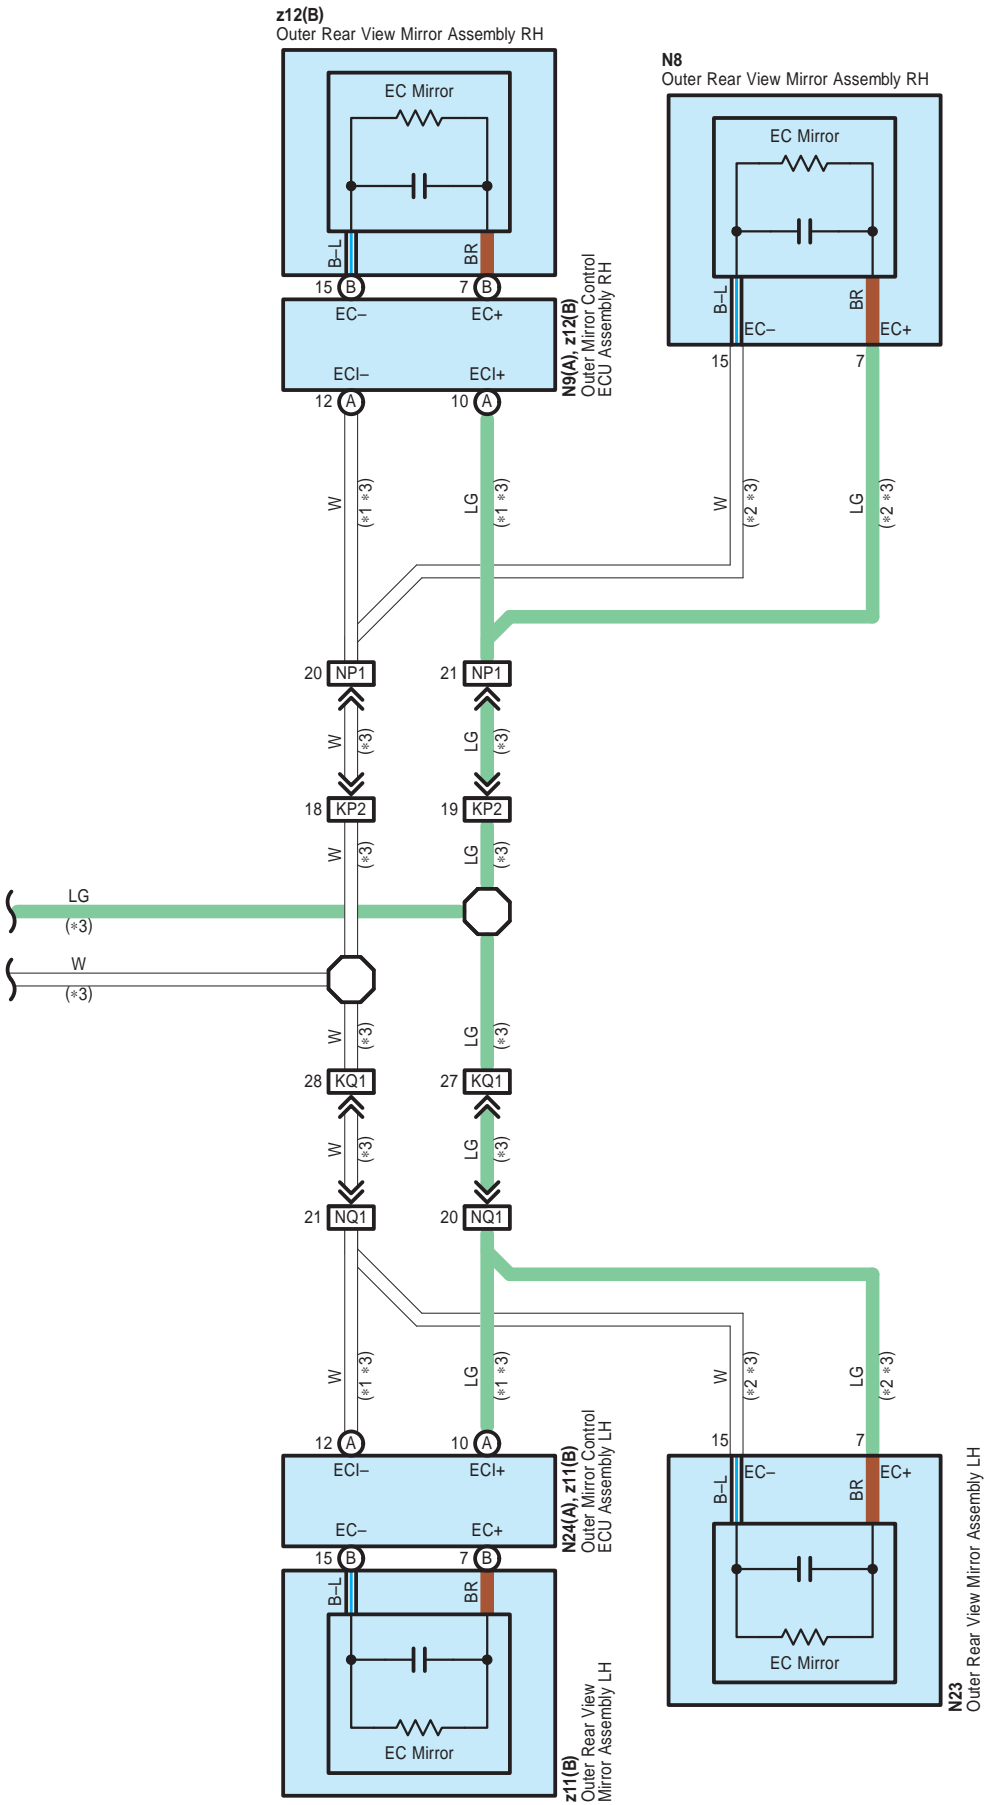

Automatic Glare-Resistant EC Mirror, Garage Door Opener

- \* 1 : w/ Seat Position Memory
- \* 2 : w/o Seat Position Memory
- \* 3 : Outer Rear View Mirror w/ Automatic Glare-Resistant EC Mirror
- \* 4 : Before Aug. 2015 Production
- \* 5 : From Aug. 2015 Production
- \* 6 : Before Oct. 2016 Production
- \* 7 : From Oct. 2016 Production
- \* 8 : From Aug. 2015 Production until Oct. 2016 Production

Automatic Glare-Resistant EC Mirror, Garage Door Opener

Automatic Glare-Resistant EC Mirror, Garage Door Opener

90980-12192

90980-12804

90980-12192

90980-12804

90980-12554

90980-12368  
(Before Oct. 2016 Production)

90980-12368  
(From Oct. 2016 Production)

90980-12737

90980-12156

90980-12156

90980-12A48

90980-12A47

90980-12771

90980-12770

Automatic Glare-Resistant EC Mirror, Garage Door Opener

KQ1

White

90980-12783

90980-12800

KS1

White

90980-12771