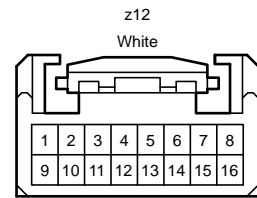

90980-12156