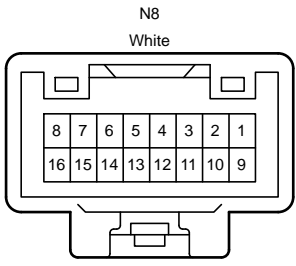

Automatic Glare-Resistant EC Mirror, Garage Door Opener

90980-12192