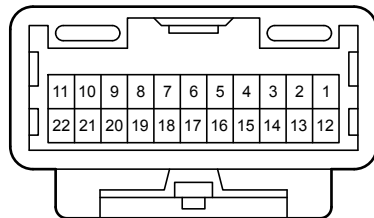

Automatic Glare-Resistant EC Mirror , Garage Door Opener

NY2
White