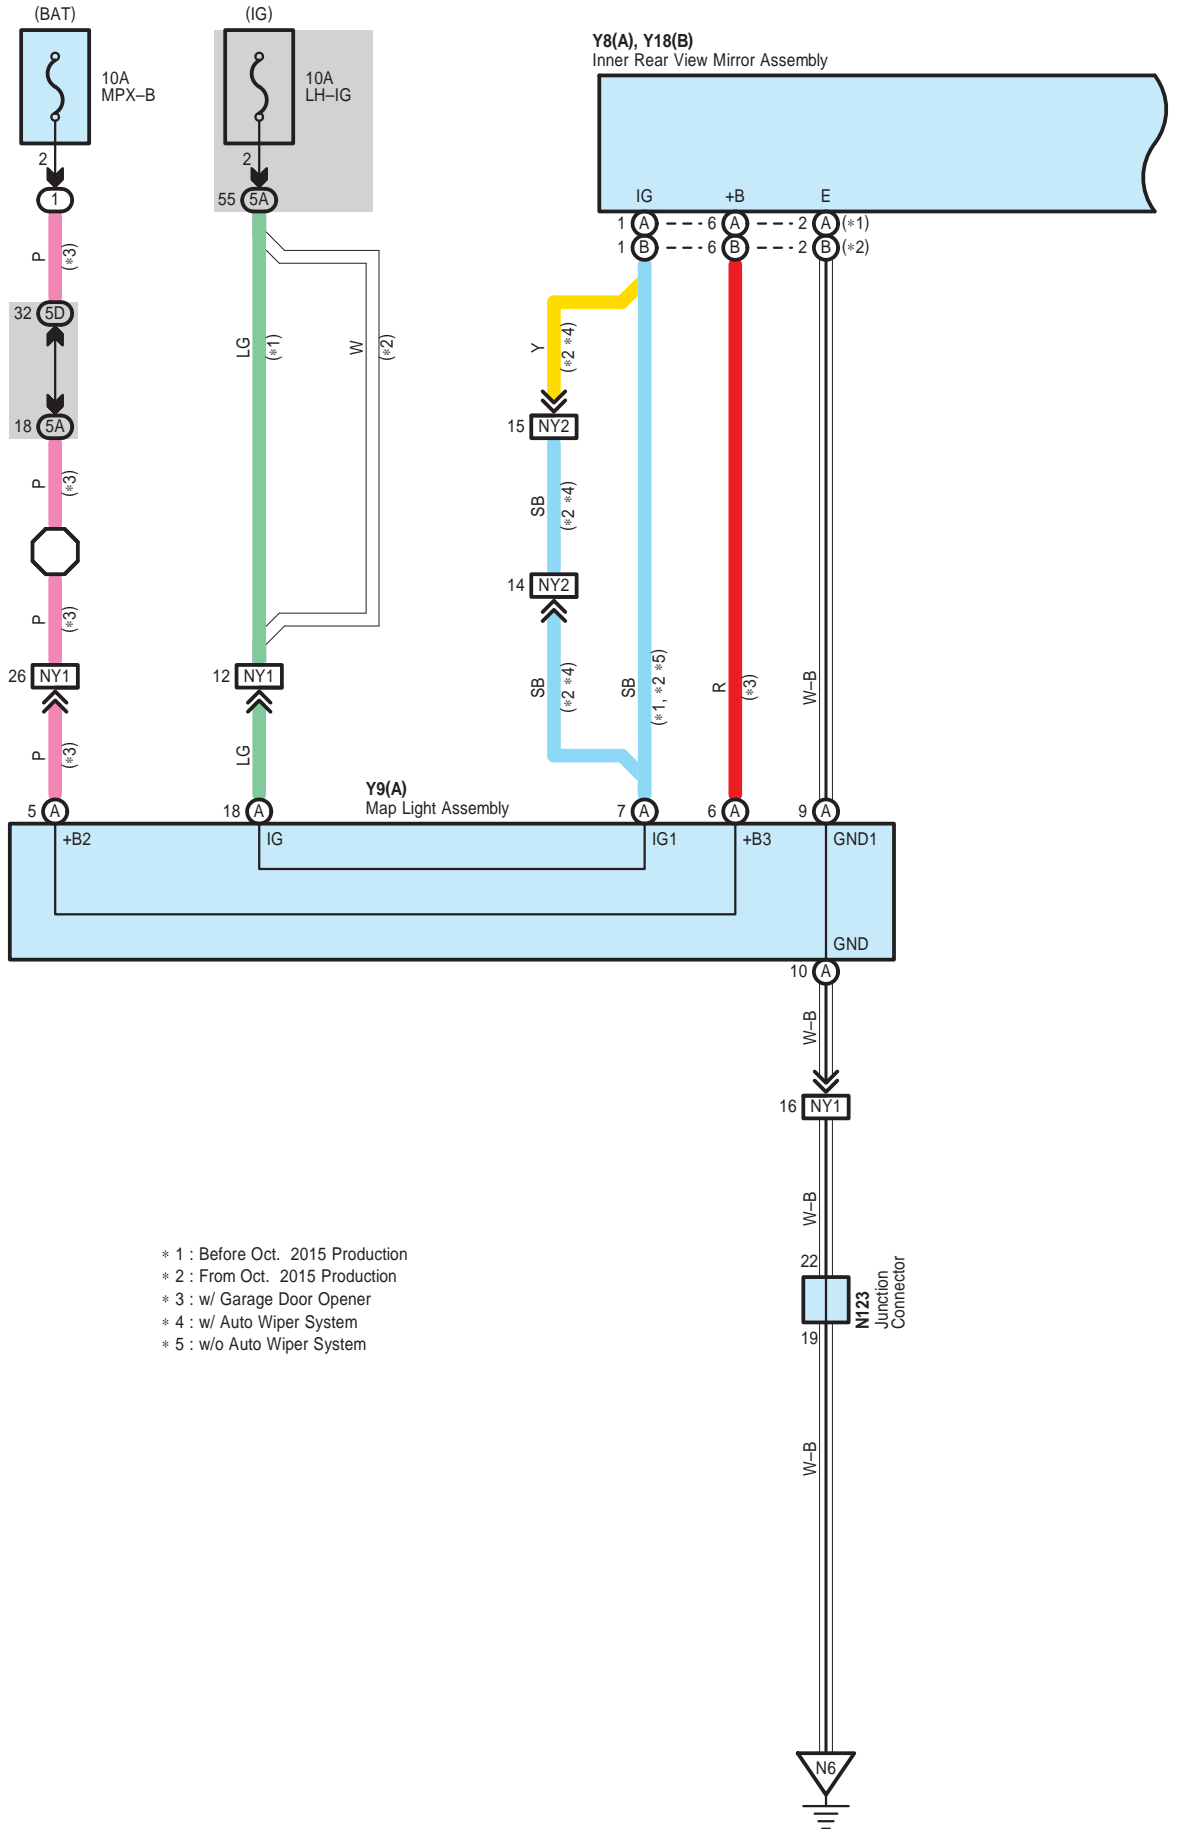

Automatic Glare-Resistant EC Mirror , Garage Door Opener

Automatic Glare-Resistant EC Mirror , Garage Door Opener

N123
Blue

Q 4
White

Q 19
White

Y 8
Black

Y 9
White

Y 18
Black

z 10
White

z 11
White

5A
White

5D
White

Automatic Glare-Resistant EC Mirror , Garage Door Opener

NT1
White

NU1
White

NY1
White

NY2
White

Automatic Glare-Resistant EC Mirror , Garage Door Opener

QT1
White

QU1
White