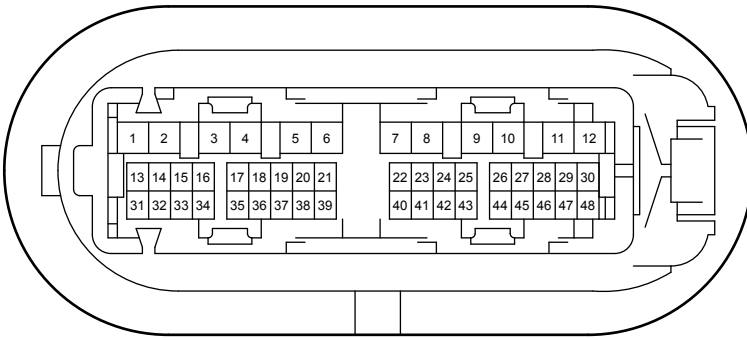

Automatic Glare-Resistant EC Mirror , Garage Door Opener

QT1
White