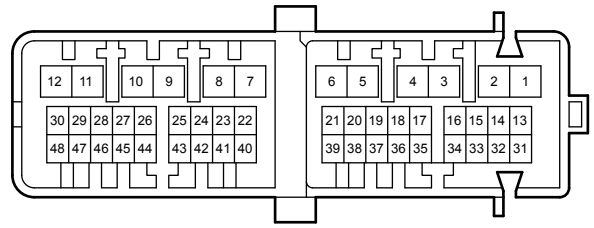

Automatic Glare-Resistant EC Mirror , Garage Door Opener

QT1
White