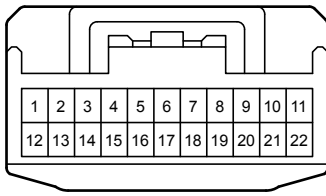

Automatic Glare-Resistant EC Mirror , Garage Door Opener

NY2
White