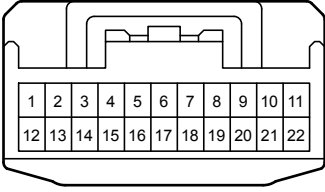

Automatic Glare-Resistant EC Mirror , Garage Door Opener

N123
Blue