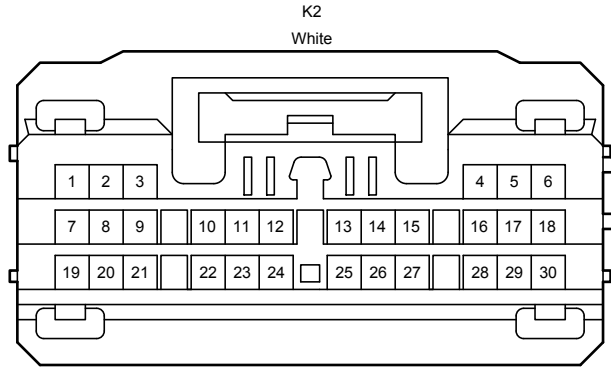

Front Fog Light

82824-60460

82824-60460

90980-12909