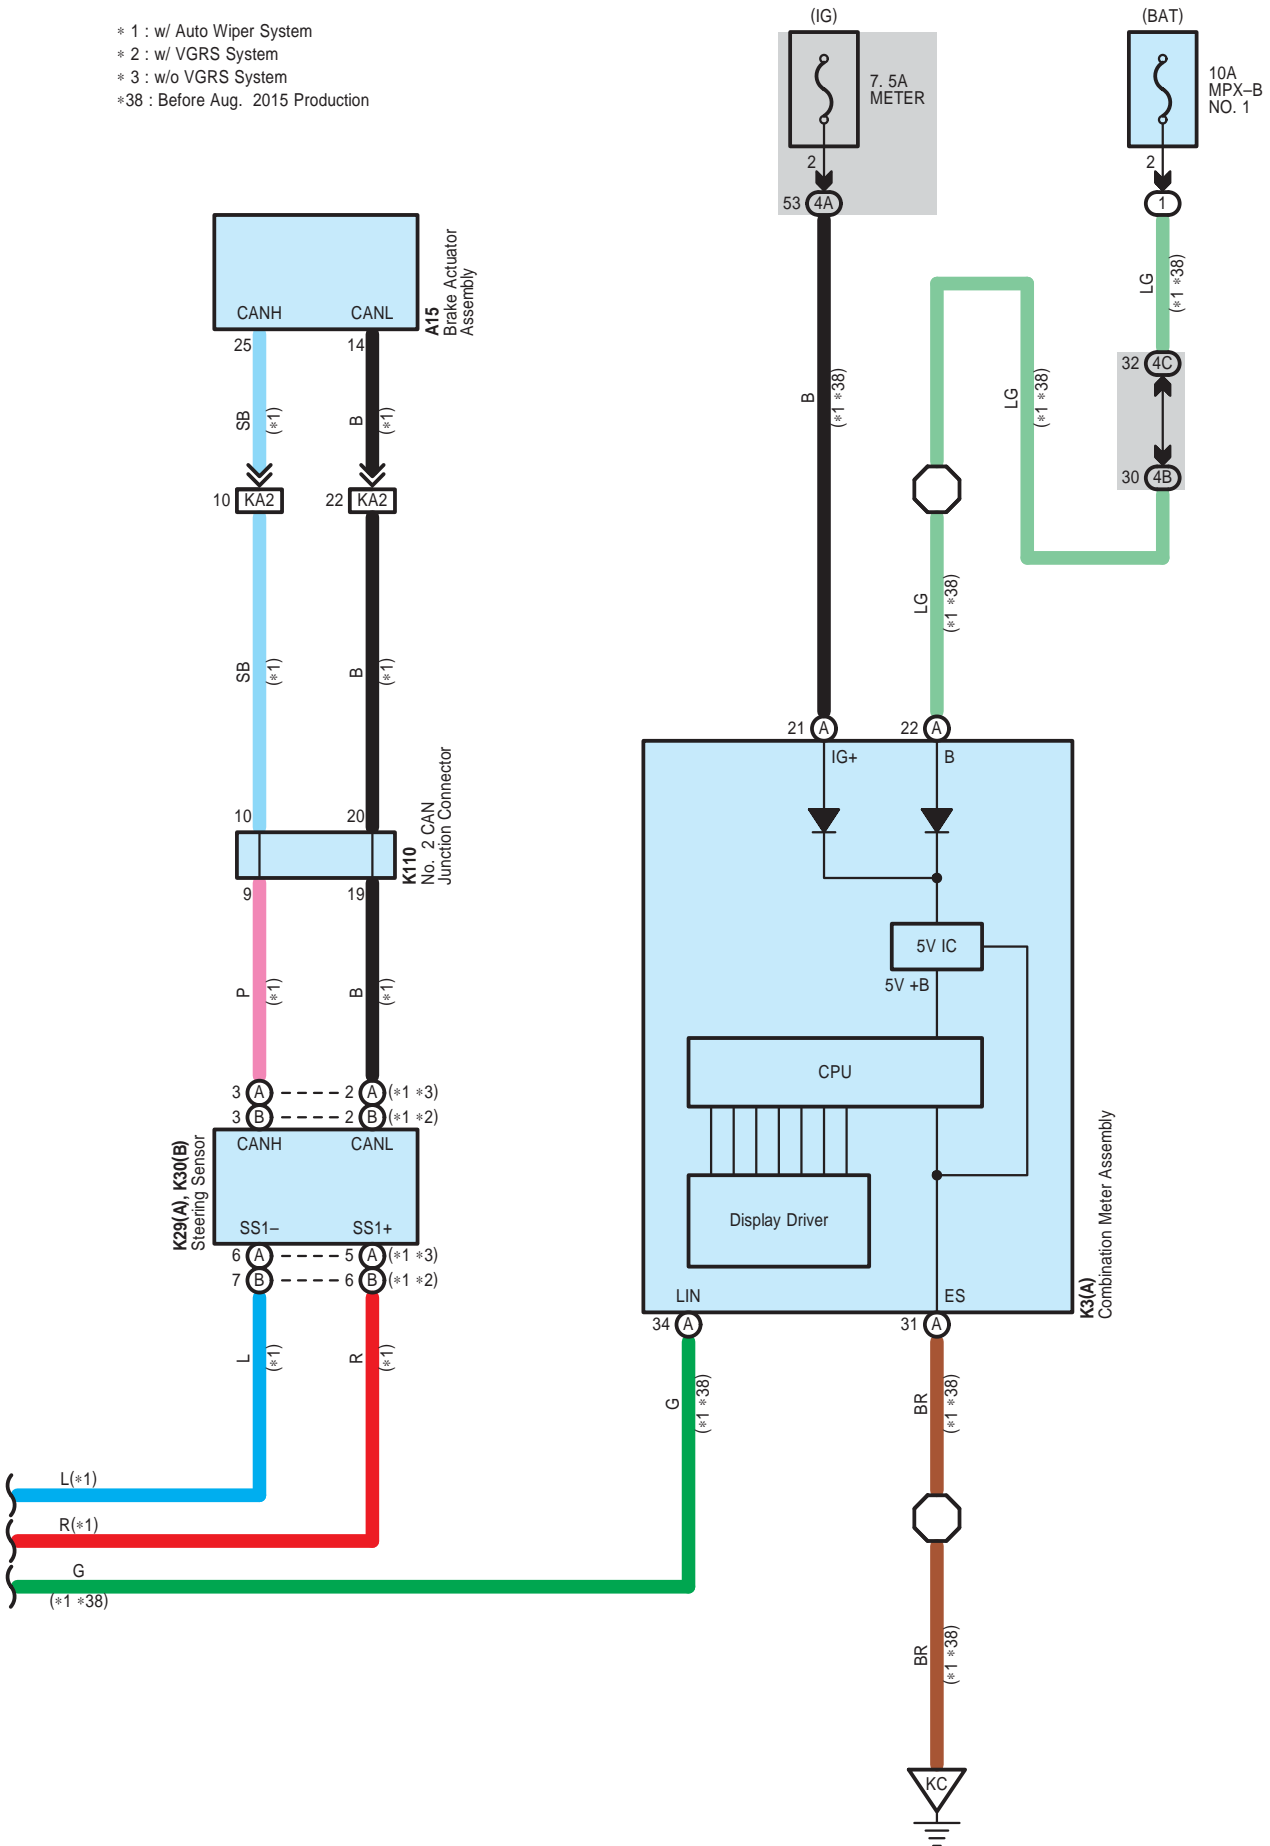

K24(A), K25(B)
 Windshield Wiper Switch Assembly

Wiper and Washer

Wiper and Washer

- * 1 : w/ Auto Wiper System
- * 2 : w/ VGRS System
- * 3 : w/o VGRS System
- *38 : Before Aug. 2015 Production

Wiper and Washer