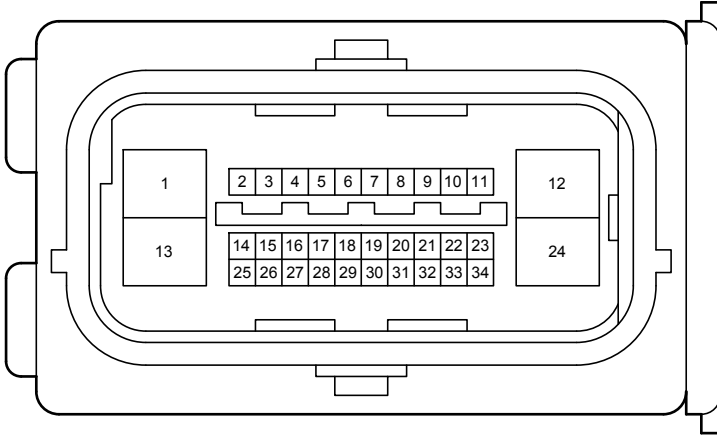

Wiper and Washer

90980-12686

90980-11599

90980-11019