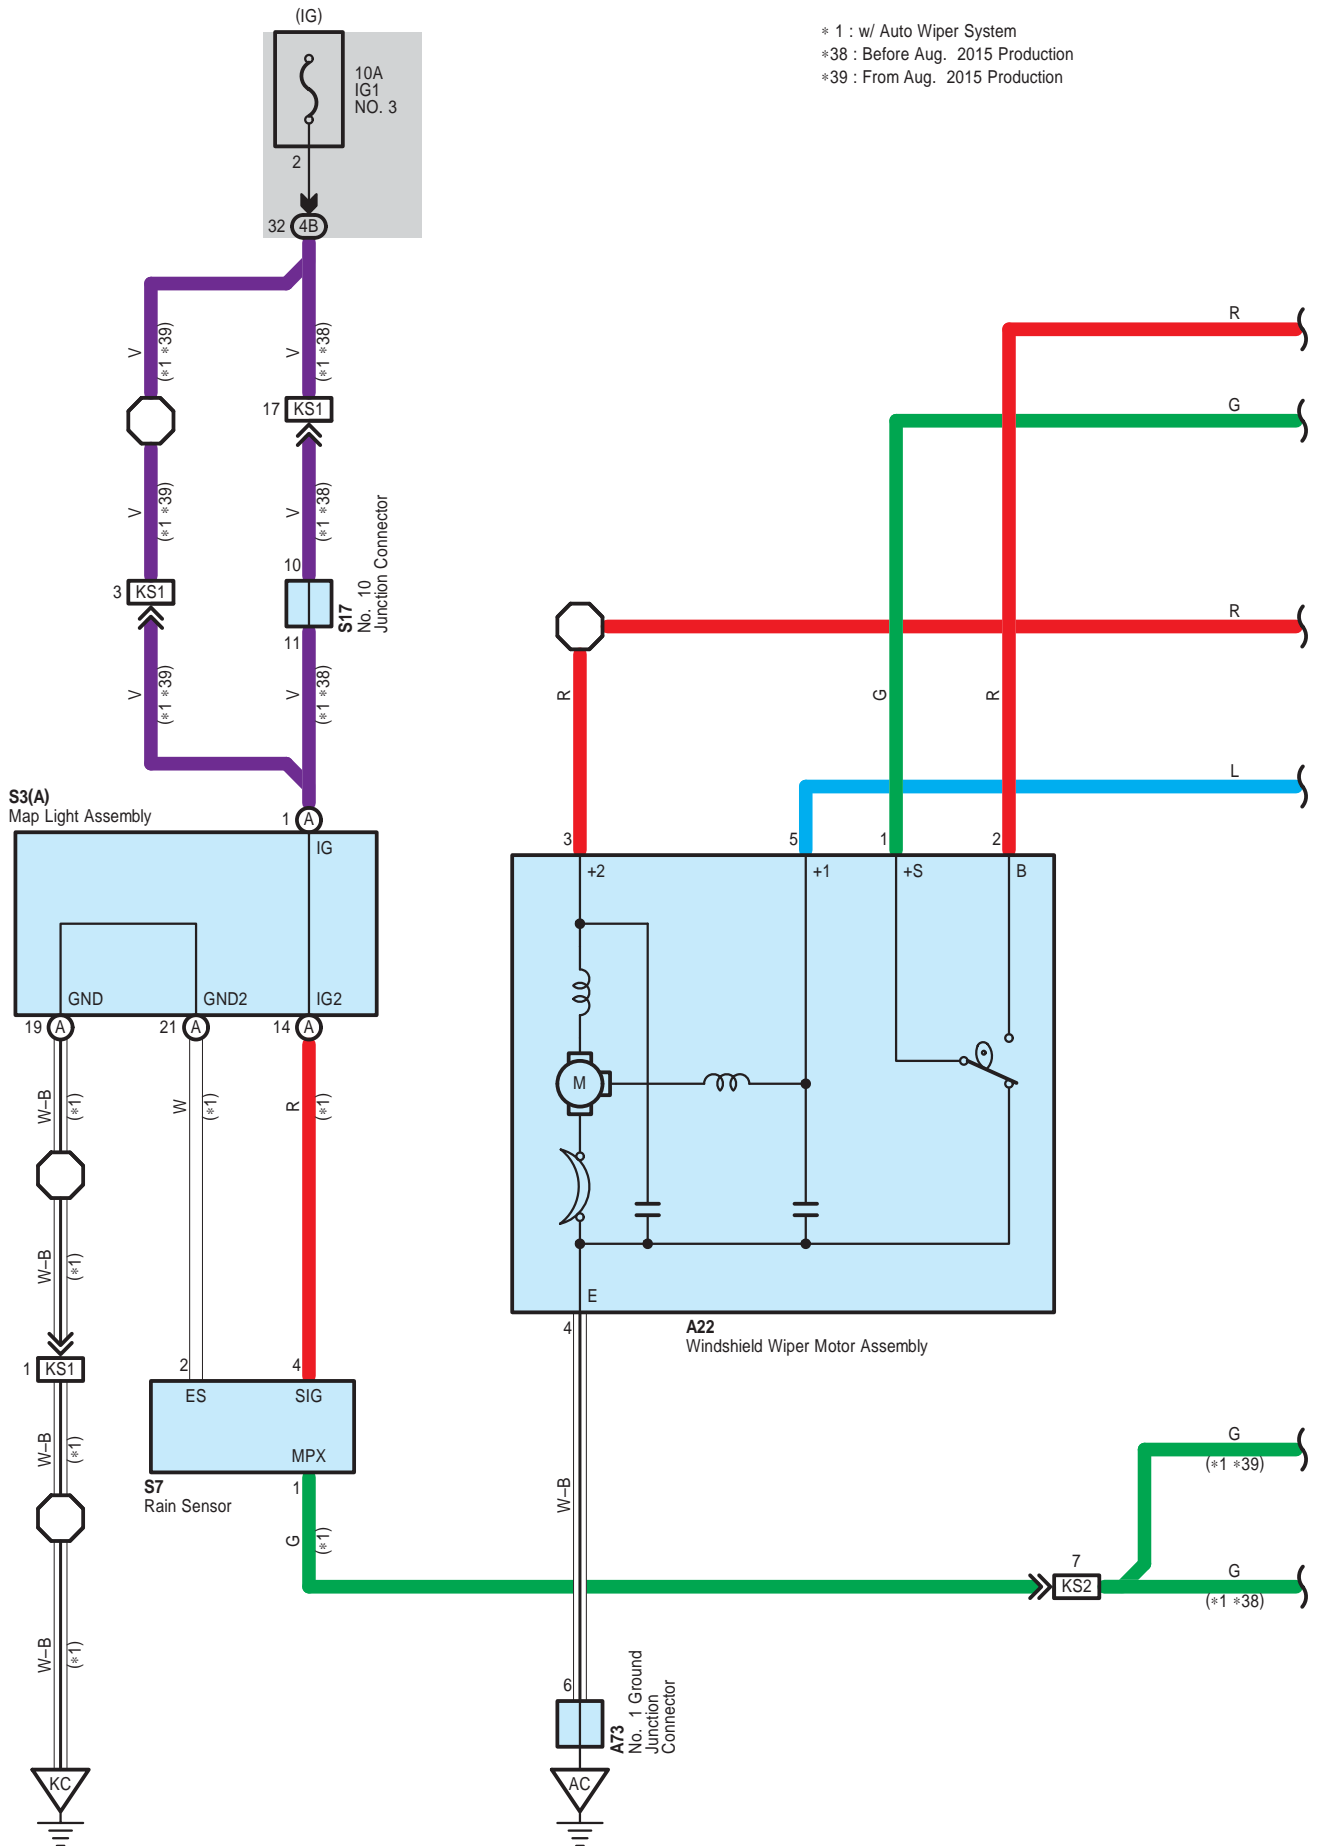

Wiper and Washer

* 1 : w/ Auto Wiper System
*38 : Before Aug. 2015 Production
*39 : From Aug. 2015 Production