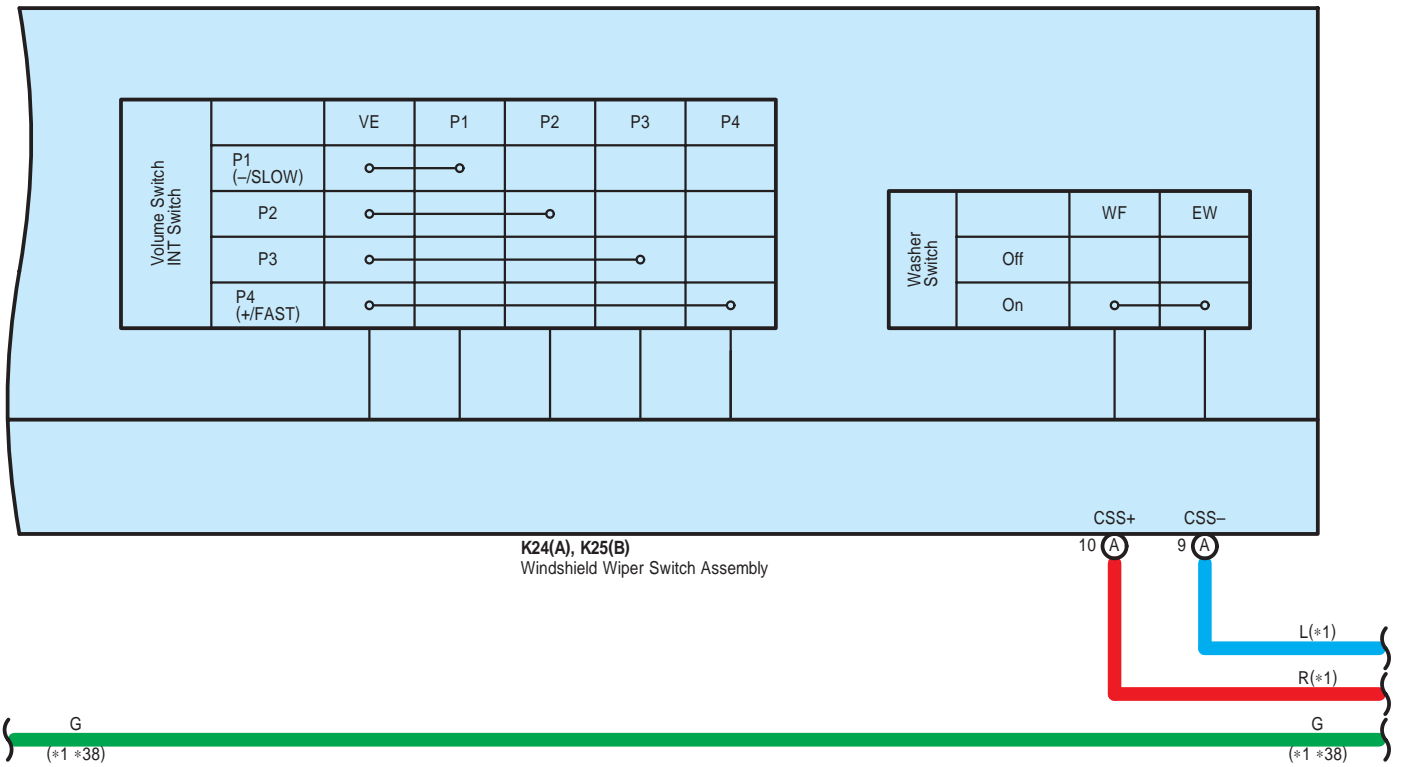

K24(A), K25(B)
 Windshield Wiper Switch Assembly

Wiper and Washer

Wiper and Washer

- * 1 : w/ Auto Wiper System
- * 2 : w/ VGRS System
- * 3 : w/o VGRS System
- *38 : Before Aug. 2015 Production

Wiper and Washer