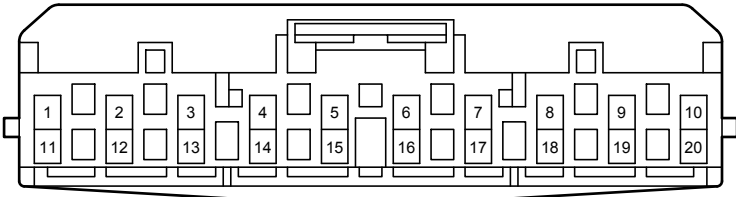

K29
Black

90980-12551

K30
White

90980-12368

Wiper and Washer

K110
White

90980-12A58

S3
White