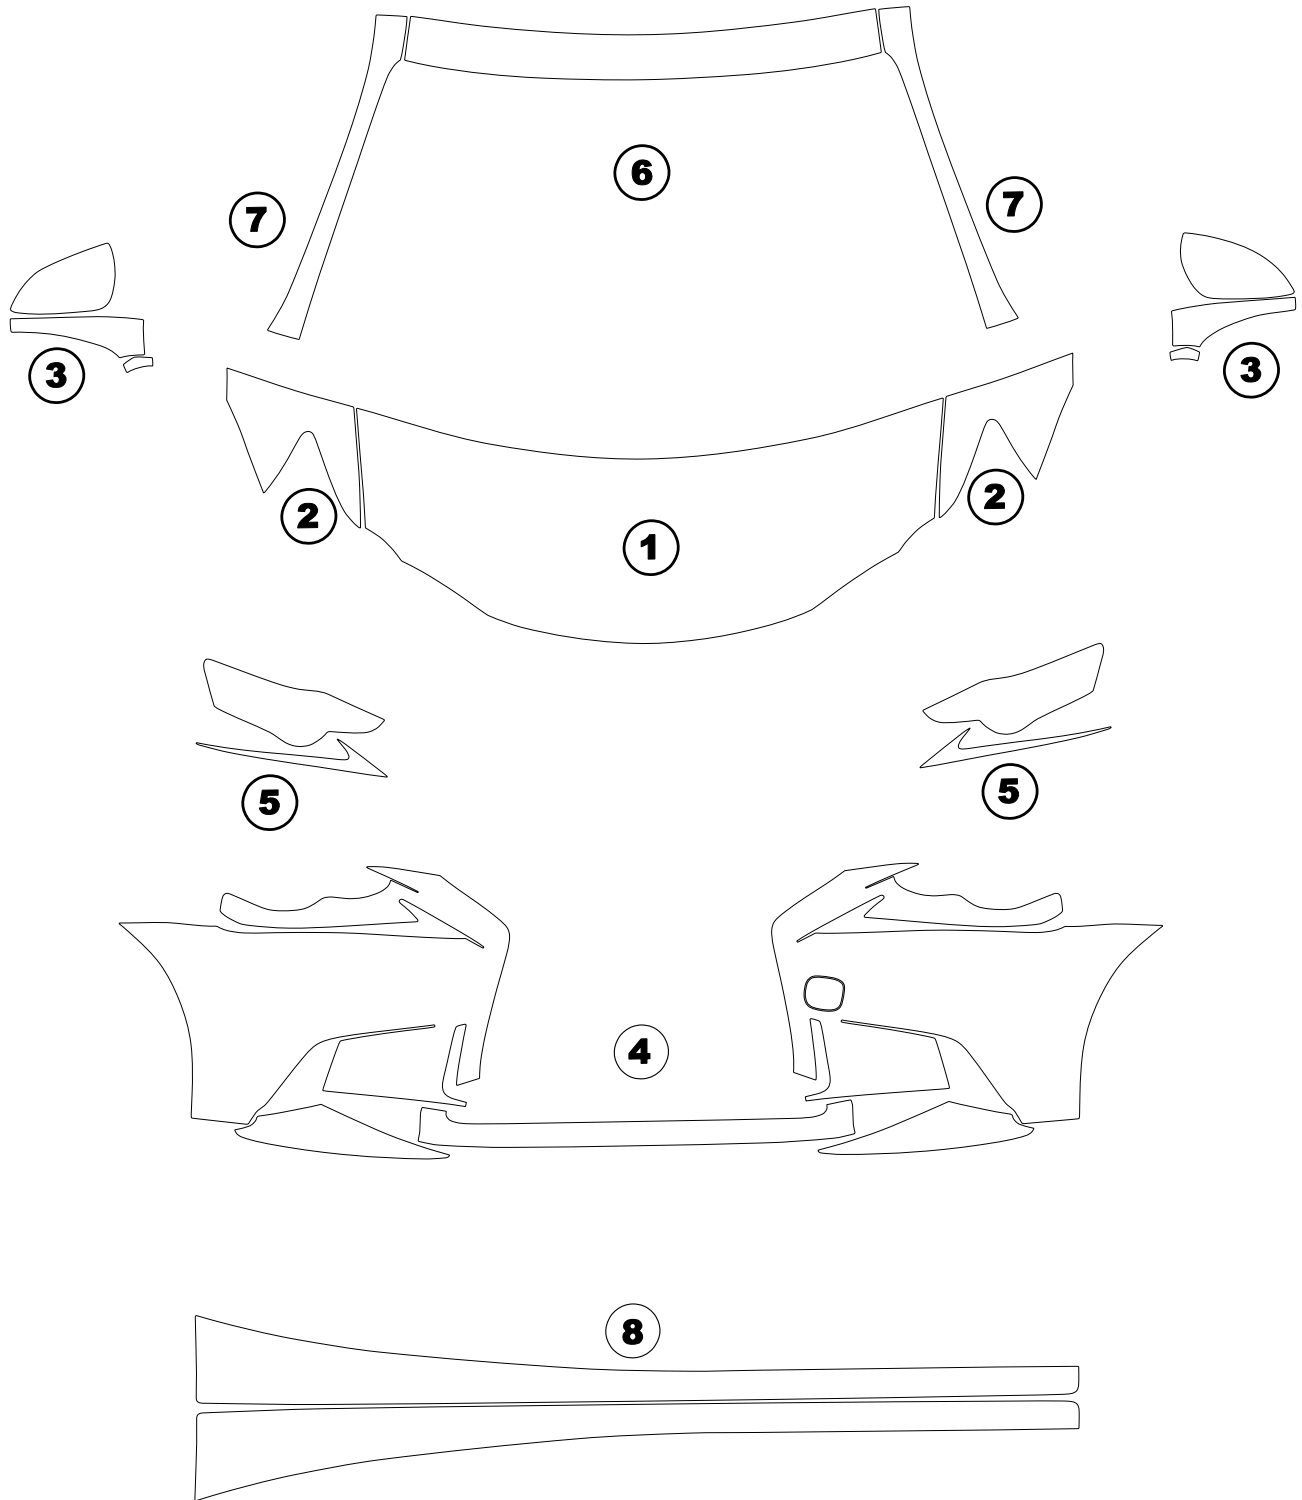

- ① HOOD
- ② FENDER
- ③ MIRROR

- ④ BUMPER
- ⑤ LIGHTS
- ⑥ CAB TOP

- ⑦ A PILLARS
- ⑧ ROCKER PANELS

LEXUS IS 2014+
F-SPORT, 250, 350

DATE: 07/08/13

DESIGNER: AK

Installed by:

Notes on back: