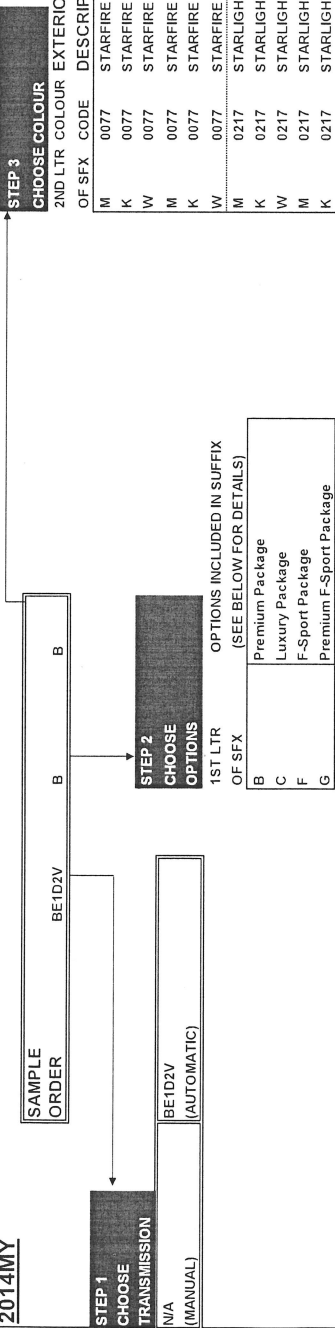

SERIES/MODEL
2014MY **IS350 RWD Signature**

SERIES/PAGE IS3_3
EFF. DATE: 3/6/2013
REPLACES : 1/23/2013

2ND LTR	COLOUR	EXTERIOR	COLOUR	INTERIOR	MATERIAL	INTERIOR	COLOUR	N/A ON	SFX
M	0077	STARFIRE PEARL	STARFIRE PEARL	NuLuxe	NuLuxe	BLACK	BLACK	C, F, G	
K	0077	STARFIRE PEARL	STARFIRE PEARL	NuLuxe	NuLuxe	PARCHMENT	PARCHMENT	C, F, G	
W	0077	STARFIRE PEARL	STARFIRE PEARL	NuLuxe	NuLuxe	FLAXEN	FLAXEN	C, F, G	
M	0077	STARFIRE PEARL	STARFIRE PEARL	Leather	Leather	BLACK	BLACK	B, F, G	
K	0077	STARFIRE PEARL	STARFIRE PEARL	Leather	Leather	PARCHMENT	PARCHMENT	B, F, G	
W	0077	STARFIRE PEARL	STARFIRE PEARL	Leather	Leather	FLAXEN	FLAXEN	B, F, G	
M	0217	STARLIGHT BLACK MICA	STARLIGHT BLACK MICA	NuLuxe	NuLuxe	BLACK	BLACK	C, F, G	
K	0217	STARLIGHT BLACK MICA	STARLIGHT BLACK MICA	NuLuxe	NuLuxe	PARCHMENT	PARCHMENT	C, F, G	
W	0217	STARLIGHT BLACK MICA	STARLIGHT BLACK MICA	NuLuxe	NuLuxe	FLAXEN	FLAXEN	C, F, G	
M	0217	STARLIGHT BLACK MICA	STARLIGHT BLACK MICA	Leather	Leather	BLACK	BLACK	B, F, G	
K	0217	STARLIGHT BLACK MICA	STARLIGHT BLACK MICA	Leather	Leather	PARCHMENT	PARCHMENT	B, F, G	
W	0217	STARLIGHT BLACK MICA	STARLIGHT BLACK MICA	Leather	Leather	FLAXEN	FLAXEN	B, F, G	
M	01J4	SILVER LINING METALLIC	SILVER LINING METALLIC	NuLuxe	NuLuxe	BLACK	BLACK	C, F, G	
K	01J4	SILVER LINING METALLIC	SILVER LINING METALLIC	NuLuxe	NuLuxe	PARCHMENT	PARCHMENT	C, F, G	
M	01J4	SILVER LINING METALLIC	SILVER LINING METALLIC	NuLuxe	NuLuxe	BLACK	BLACK	B, F, G	
K	01J4	SILVER LINING METALLIC	SILVER LINING METALLIC	Leather	Leather	PARCHMENT	PARCHMENT	B, F, G	
M	01H9	NEBULA GREY PEARL	NEBULA GREY PEARL	NuLuxe	NuLuxe	BLACK	BLACK	C, F, G	
W	01H9	NEBULA GREY PEARL	NEBULA GREY PEARL	NuLuxe	NuLuxe	PARCHMENT	PARCHMENT	C, F, G	
M	01H9	NEBULA GREY PEARL	NEBULA GREY PEARL	Leather	Leather	BLACK	BLACK	B, F, G	
W	01H9	NEBULA GREY PEARL	NEBULA GREY PEARL	Leather	Leather	FLAXEN	FLAXEN	B, F, G	
M	01H9	NEBULA GREY PEARL	NEBULA GREY PEARL	F-Sport NuLuxe	F-Sport NuLuxe	BLACK	BLACK	B, C	
N	01H9	NEBULA GREY PEARL	NEBULA GREY PEARL	F-Sport NuLuxe	F-Sport NuLuxe	RIOJA RED	RIOJA RED	B, C	
M	01J7	ATOMIC SILVER	ATOMIC SILVER	NuLuxe	NuLuxe	BLACK	BLACK	C, F, G	
K	01J7	ATOMIC SILVER	ATOMIC SILVER	NuLuxe	NuLuxe	PARCHMENT	PARCHMENT	C, F, G	
M	01J7	ATOMIC SILVER	ATOMIC SILVER	Leather	Leather	BLACK	BLACK	B, F, G	
K	01J7	ATOMIC SILVER	ATOMIC SILVER	Leather	Leather	PARCHMENT	PARCHMENT	B, F, G	
M	01J7	ATOMIC SILVER	ATOMIC SILVER	F-Sport NuLuxe	F-Sport NuLuxe	BLACK	BLACK	B, C	
N	01J7	ATOMIC SILVER	ATOMIC SILVER	F-Sport NuLuxe	F-Sport NuLuxe	RIOJA RED	RIOJA RED	B, C	
M	0212	OBSDIAN	OBSDIAN	F-Sport NuLuxe	F-Sport NuLuxe	BLACK	BLACK	B, C	
N	0212	OBSDIAN	OBSDIAN	F-Sport NuLuxe	F-Sport NuLuxe	RIOJA RED	RIOJA RED	B, C	
M	03R1	MATADOR RED MICA	MATADOR RED MICA	F-Sport NuLuxe	F-Sport NuLuxe	BLACK	BLACK	B, C	
M	0083	ULTRA WHITE	ULTRA WHITE	F-Sport NuLuxe	F-Sport NuLuxe	BLACK	BLACK	B, C	
N	0083	ULTRA WHITE	ULTRA WHITE	F-Sport NuLuxe	F-Sport NuLuxe	RIOJA RED	RIOJA RED	B, C	
M	08U1	ULTRASONIC BLUE MICA	ULTRASONIC BLUE MICA	F-Sport NuLuxe	F-Sport NuLuxe	BLACK	BLACK	B, C	

OPTION CONTENTS AND PRICING