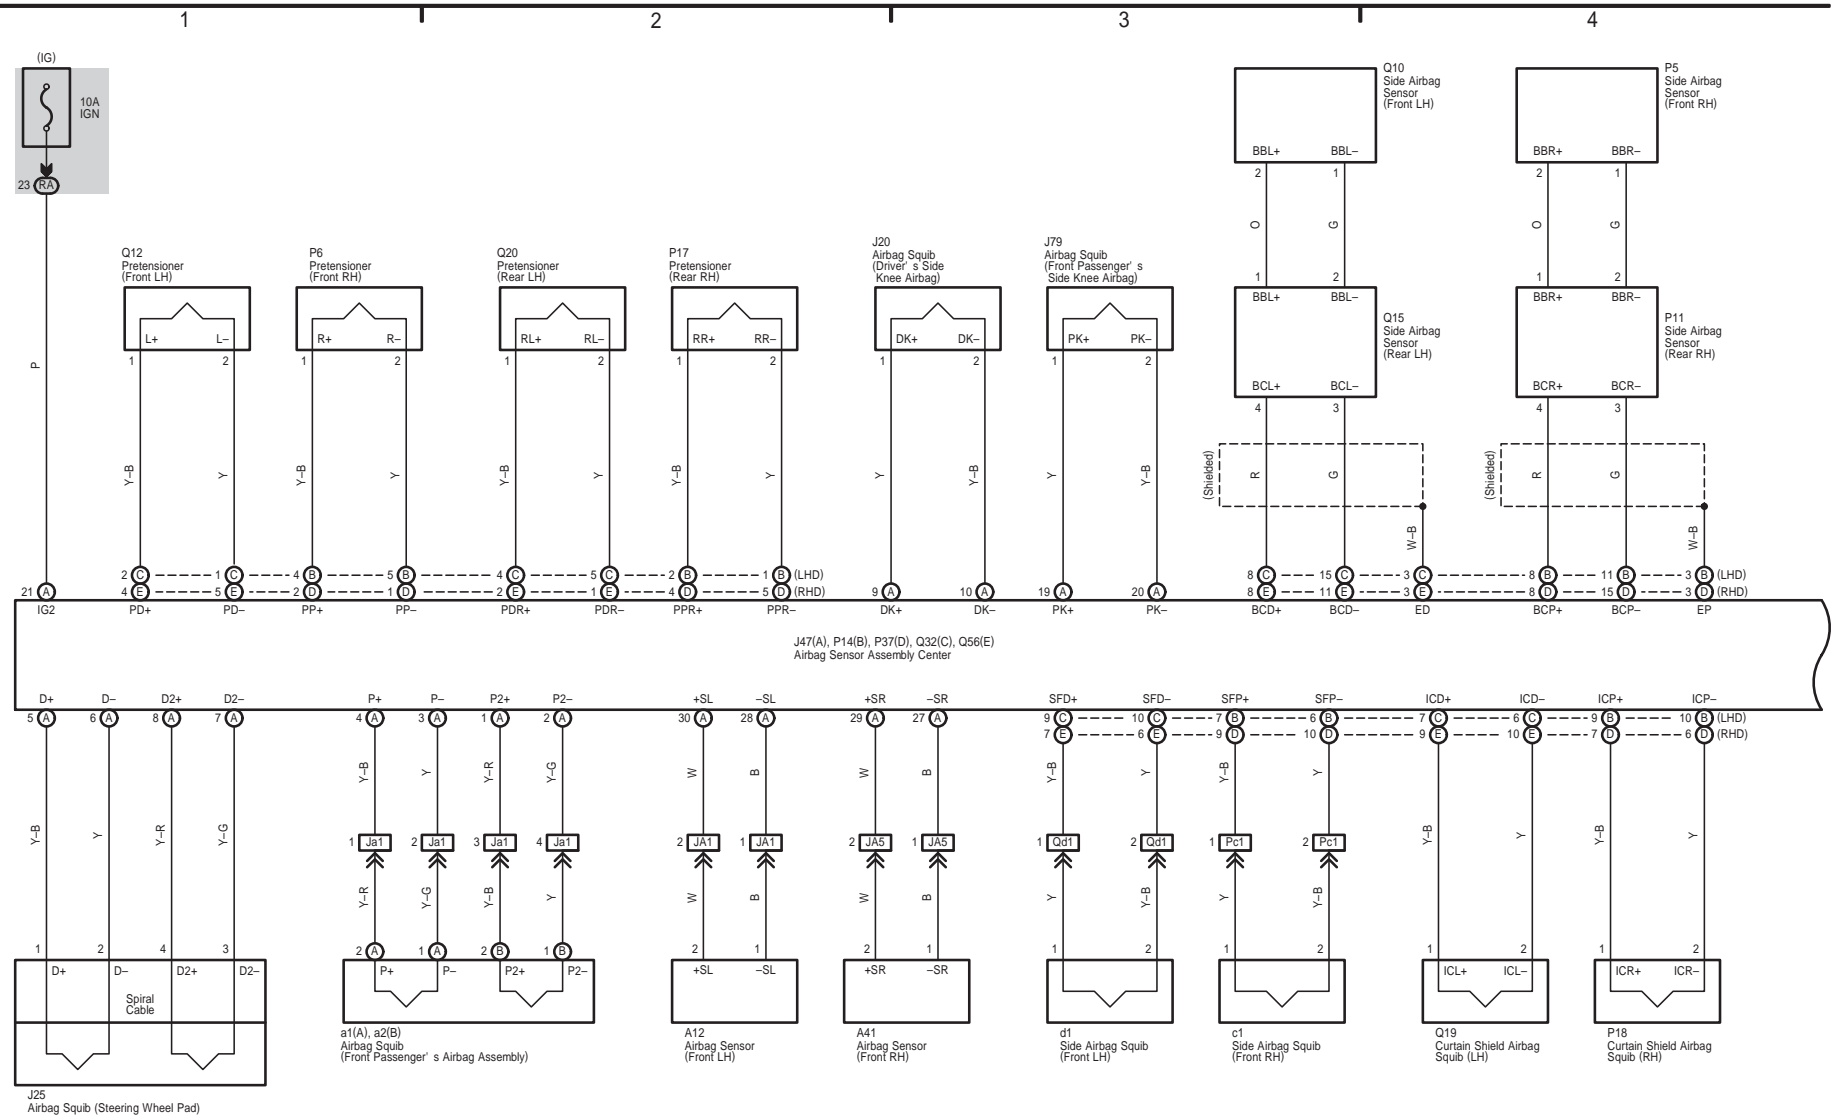

SRS

SRS

* 1 : w/ LEXUS Navigation System
 * 2 : w/o LEXUS Navigation System

LEXUS IS 250 / 220D (EM0151E)