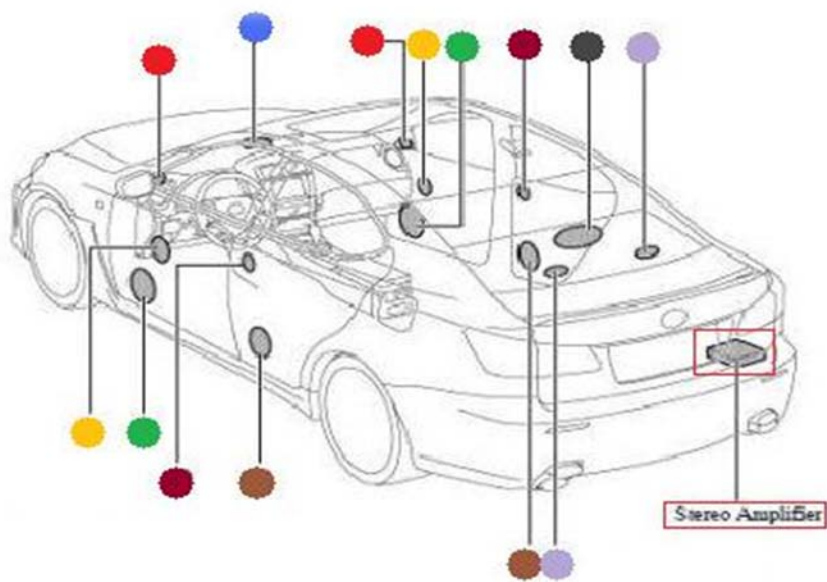

ITEM AND VOLTAGE IF AVAILABLE	CHARGE/ LOCATION	COLOR OF WIRE
GENERAL WIRE		
RADIO BATTERY CONSTANT 12V+ WIRE	POS+	LIGHT BLUE
RADIO ACCESSORY SWITCH 12V+ WIRE	POS+	GRAY
RADIO GROUND WIRE	N/A	BROWN
RADIO ILLUMINATION WIRE	N/A	GREEN
STEREO DIMMER WIRE	N/A	N/A
STEREO ANTENNA TRIGGER WIRE	N/A	N/A
STEREO AMP TRIGGER WIRE	N/A	ORANGE
STEREO AMPLIFIER LOCATION	Located under the rear passenger seat	N/A
FRONT SPEAKERS		
FRONT SPEAKERS SIZE	Center(1)2.5inch 8Ω 25W Tweet(2)1.0 inch 8Ω 20W Mid(2)2.5inch 8Ω 25W Woofer(2)6.5inch 8Ω 25W Center Dash (1)	N/A
FRONT SPEAKERS LOCATION	Right Front Door (2)Pillar (1) Left Front Door (2)Pillar (1)	N/A
LEFT FRONT SPEAKER POSITIVE WIRE	POS+	BROWN
LEFT FRONT SPEAKER NEGATIVE WIRE	NEG-	RED/YELLOW
RIGHT FRONT SPEAKER POSITIVE WIRE	POS+	VIOLET
RIGHT FRONT SPEAKER NEGATIVE WIRE	NEG-	WHITE
REAR SPEAKERS		
REAR SPEAKERS SIZES	Tweet(2)1.0 inch 8Ω 20W Mid(2)4 inch 8Ω 25W Sat(2)2.5 inch 8Ω 25W Sub(1)8inch 8Ω 40W Right Rear Door (2) Left Rear Door (2) Rear Dash (3)	N/A
REAR SPEAKERS LOCATION	Right Rear Door (2) Left Rear Door (2) Rear Dash (3)	N/A
LEFT REAR SPEAKER POSITIVE WIRE	POS+	RED
LEFT REAR SPEAKER NEGATIVE WIRE	NEG-	GRAY
RIGHT REAR SPEAKER POSITIVE WIRE	POS+	BLUE/BLACK
RIGHT REAR SPEAKER NEGATIVE WIRE	NEG-	PINK

DIAGRAM

Speaker	Size	Impedance	Input
Center × 1	65 mm (2.5 in.)	8 Ω	25 W
Tweeter × 2	25 mm (1.0 in.)	8 Ω	20 W
Midrange × 2	65 mm (2.5 in.)	8 Ω	25 W
Woofer × 2	160 mm (6.5 in.)	8 Ω	25 W
Tweeter × 2	25 mm (1.0 in.)	8 Ω	20 W
Midrange × 2	100 mm (4 in.)	8 Ω	25 W
Satellite × 2	65 mm (2.5 in.)	8 Ω	25 W
Sub-woofer × 1	200 mm (8 in.)	8 Ω	40 W