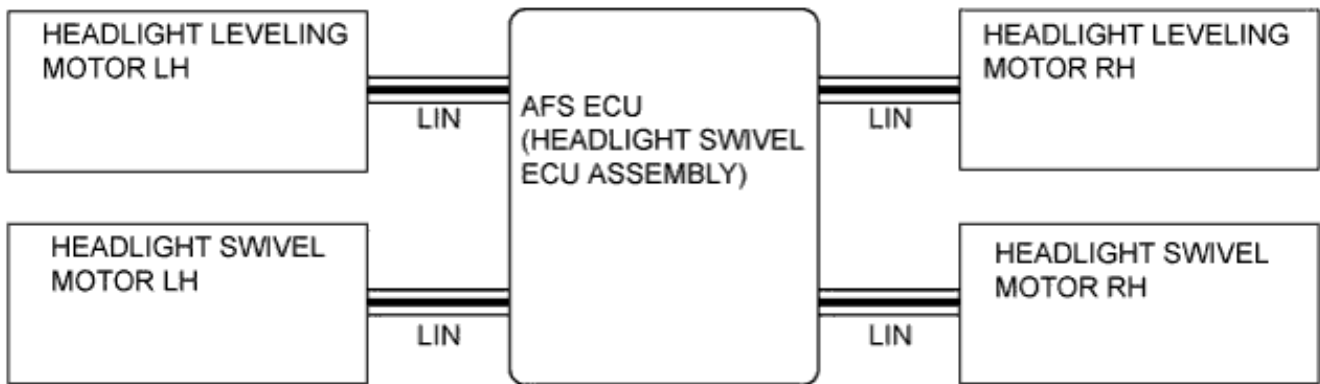

LIN COMMUNICATION SYSTEM > SYSTEM DIAGRAM

w/ Steering Lock and Entry and Start System:

w/ Air Conditioning System:

w/ Sliding Roof System:

w/ Power Window Control System:

w/ Wiper and Washer System:

w/ Lighting System:

w/ Accessory Meter System: