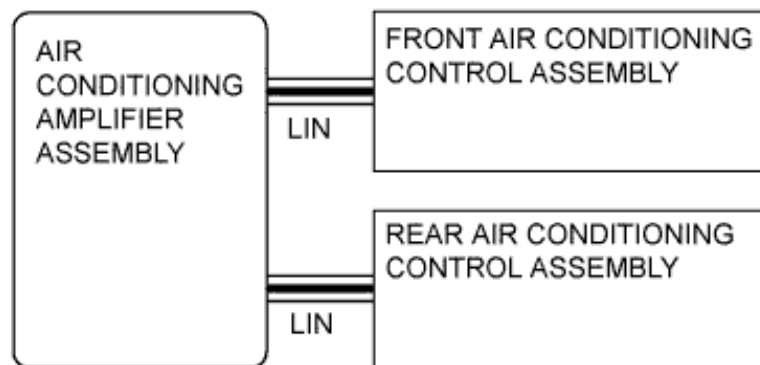

LIN COMMUNICATION SYSTEM > SYSTEM DIAGRAM

w/ Steering Lock and Entry and Start System:

w/ Air Conditioning System:

w/ Sliding Roof System:

w/ Power Window Control System:

w/ Wiper and Washer System:

w/ Lighting System:

w/ Accessory Meter System: