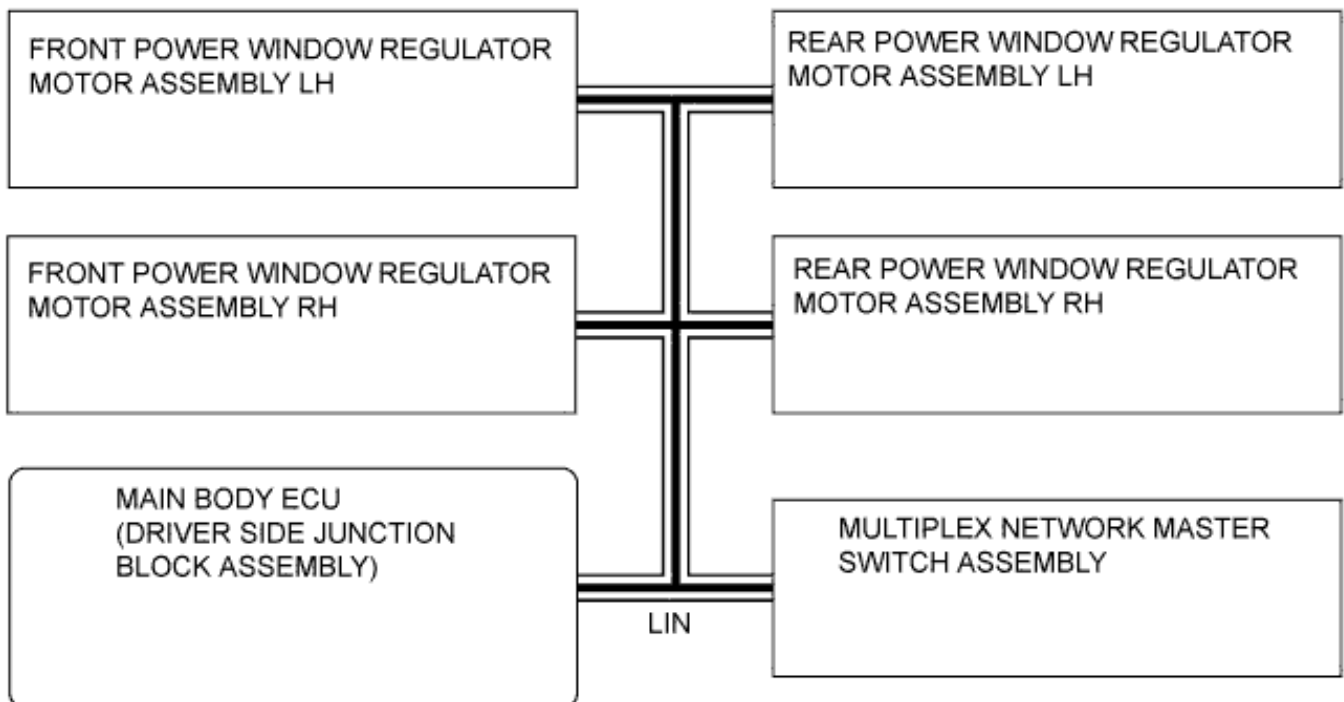

LIN COMMUNICATION SYSTEM > SYSTEM DIAGRAM

w/ Steering Lock and Entry and Start System:

w/ Air Conditioning System:

w/ Sliding Roof System:

w/ Power Window Control System:

w/ Wiper and Washer System:

w/ Lighting System:

w/ Accessory Meter System: