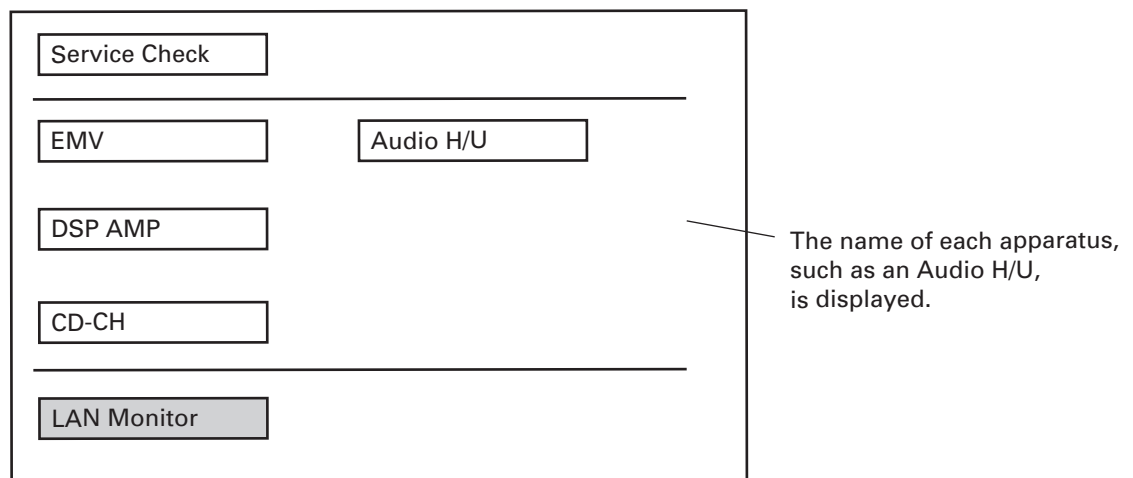

2.Service Check

->As it is, it waits for a while.
(In general less than 1 minute)