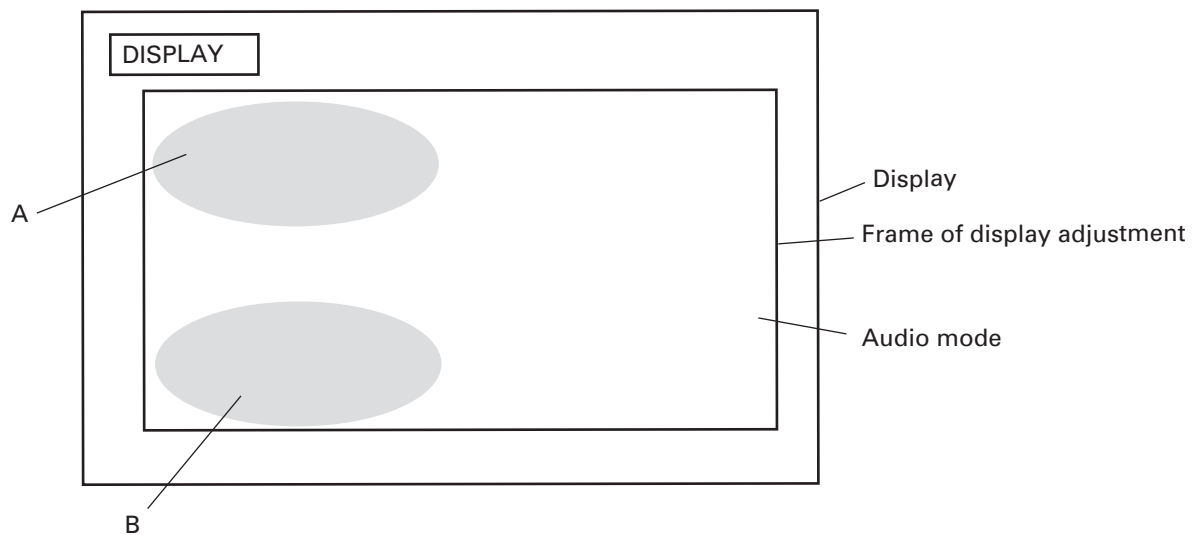

6.3 SELF-DIAGNOSTIC FUNCTION

1.To Service Check

1. Press [AUDIO] key of EMV .
2. Press [DISPLAY] key of EMV .
3. The position of A and B is order of pushed 6 times in A,B,A,B,A and B.
->Service Check screen is displayed.