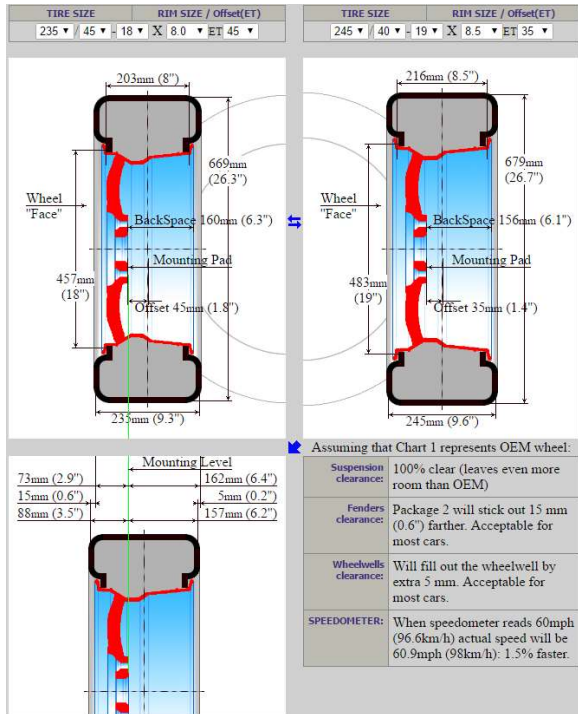

Luxury 18" wheels compared to Niche Targa 19" wheels with plus tire size

Wheels:	Wheel 1	Wheel 2
Wheel size	18x8 ET 45	19x8.5 ET 35
BackSpace	159 mm (6.2")	155 mm (6.1") 4 mm (0.2") shorter.
Rim Lip		16 mm (0.6") wider
Typical Weight	~ 26 lbs / 12 kg	~ 31 lbs / 14 kg
Tires:	Tire 1	Tire 2
Tire size	235/45-18	245/40-19
Section width	235 mm (9.3")	245 mm (9.6")
Sidewall	106 mm (4.2")	98 mm (3.9")
Tire diameter	669 mm (26.3")	679 mm (26.7") 10 mm (1.5%) taller.
Rim sizes	18x7 to 18x9	19x7 to 19x9
Circumference	2101 mm (82.7")	2132 mm (83.9")
Revs per mile	766.1	754.8
Typical Weight	~ 24 lbs / 11 kg	~ 25 lbs / 11 kg
Wheel+Tire Weight	~ 50 lbs / 23 kg	~ 56 lbs / 25 kg