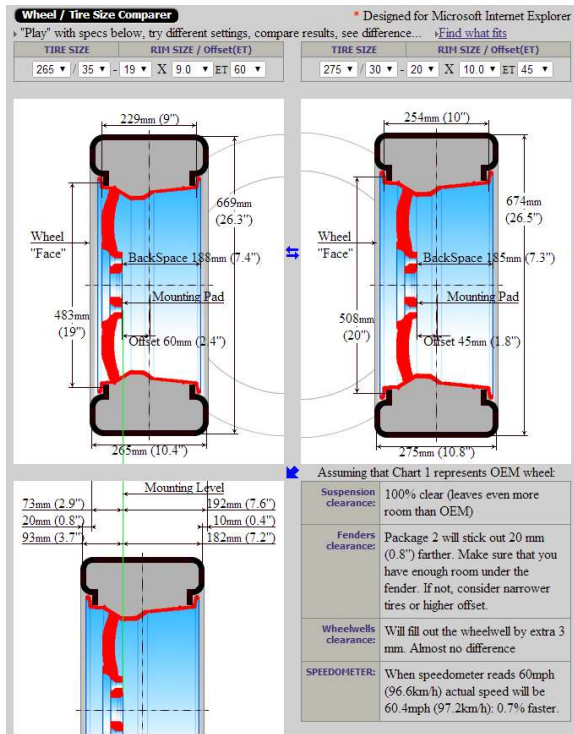

Compared to F-sport 19" wheels