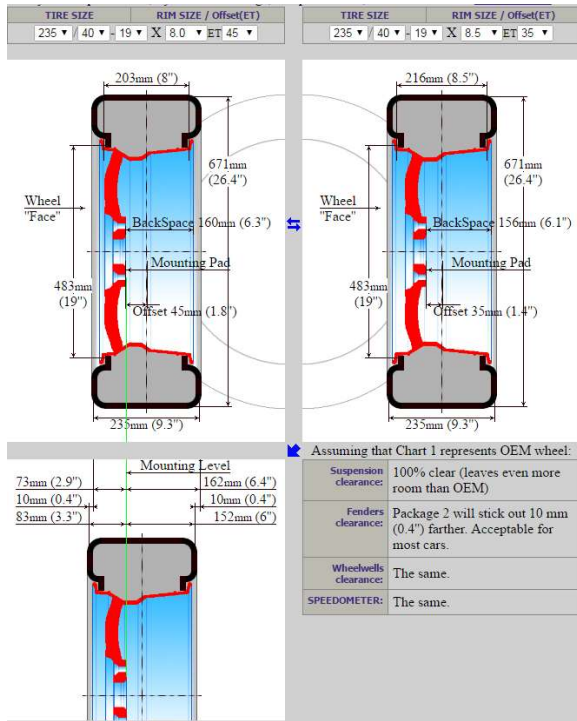

F-Sport 19" wheels compared to AG M580 BeSpoke 19" wheels with OEM tire size

Wheels:	Wheel 1	Wheel 2
Wheel size	19x8 ET 45	19x8.5 ET 35
BackSpace	159 mm (6.2")	155 mm (6.1") 4 mm (0.2") shorter.
Rim Lip		16 mm (0.6") wider
Typical Weight	~ 29 lbs / 13 kg	~ 31 lbs / 14 kg
Tires:	Tire 1	Tire 2
Tire size	235/40-19	235/40-19
Section width	235 mm (9.3")	235 mm (9.3")
Sidewall	94 mm (3.7")	94 mm (3.7")
Tire diameter	671 mm (26.4")	671 mm (26.4")
Rim sizes	19x7 to 19x9	19x7 to 19x9
Circumference	2107 mm (83")	2107 mm (83")
Revs per mile	763.8	763.8
Typical Weight	~ 23 lbs / 11 kg	~ 23 lbs / 11 kg
Wheel+Tire Weight	~ 52 lbs / 24 kg	~ 54 lbs / 25 kg