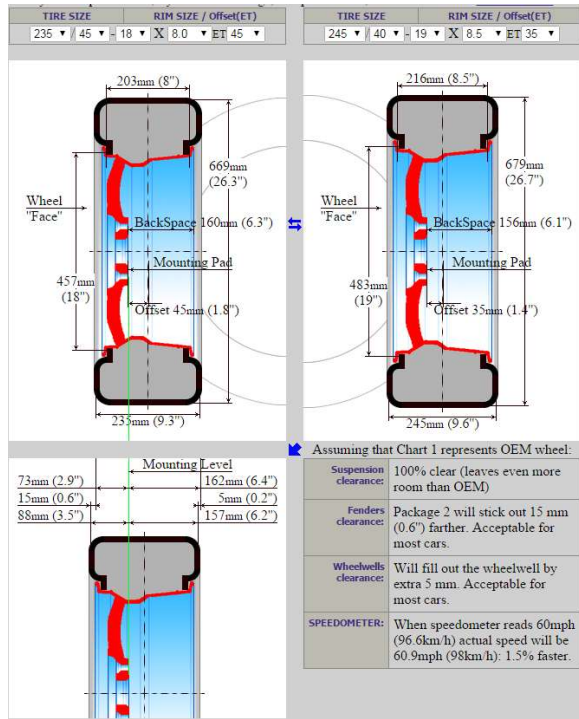

Luxury 18" wheels compared to after market 19" wheels

Wheels:	Wheel 1	Wheel 2
Wheel size	18x8 ET 45	19x8.5 ET 35
BackSpace	159 mm (6.2")	155 mm (6.1") 4 mm (0.2") shorter.
Rim Lip		16 mm (0.6") wider
Typical Weight	~ 26 lbs / 12 kg	~ 31 lbs / 14 kg
Tires:	Tire 1	Tire 2
Tire size	235/45-18	245/40-19
Section width	235 mm (9.3")	245 mm (9.6")
Sidewall	106 mm (4.2")	98 mm (3.9")
Tire diameter	669 mm (26.3")	679 mm (26.7") 10 mm (1.5%) taller.
Rim sizes	18x7 to 18x9	19x7 to 19x9
Circumference	2101 mm (82.7")	2132 mm (83.9")
Revs per mile	766.1	754.8
Typical Weight	~ 24 lbs / 11 kg	~ 25 lbs / 11 kg
Wheel+ Tire Weight	~ 50 lbs / 23 kg	~ 56 lbs / 25 kg