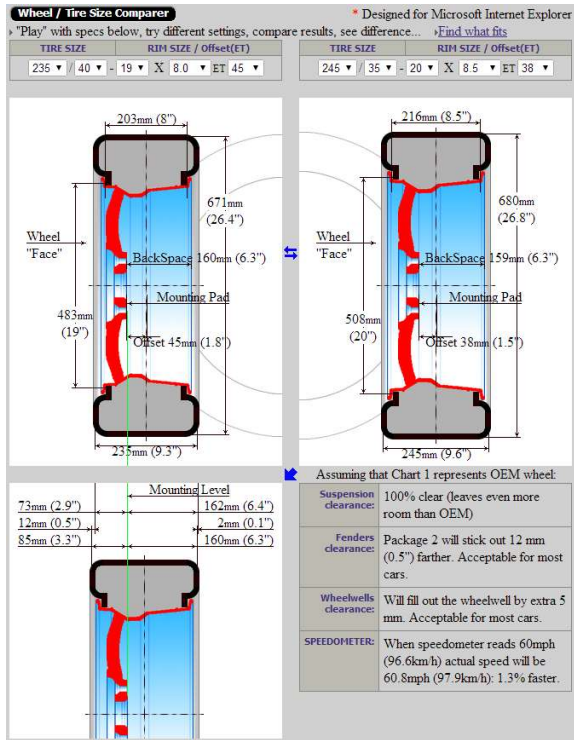

Compared to F-sport 19" wheels