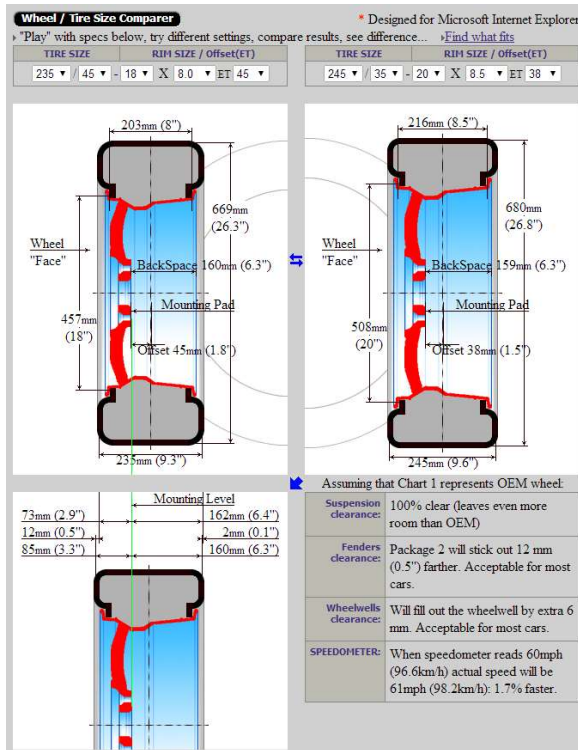

From [www.rimsntires.com](http://www.rimsntires.com), compare to luxury 18" wheels

Wheels:	Wheel 1	Wheel 2
Wheel size	18x8 ET 45	20x8.5 ET 38
BackSpace	159 mm (6.2")	158 mm (6.2") 1 mm (0") shorter.
Rim Lip		13 mm (0.5") wider
Typical Weight	~ 26 lbs / 12 kg	~ 35 lbs / 16 kg
<b>Tires:</b>	Tire 1	Tire 2
Tire size	235/45-18	245/35-20
Section width	235 mm (9.3")	245 mm (9.6")
Sidewall	106 mm (4.2")	86 mm (3.4")
Tire diameter	669 mm (26.3")	680 mm (26.8") 11 mm (1.6%) taller.
Rim sizes	18x7 to 18x9	20x7.5 to 20x9
Circumference	2101 mm (82.7")	2135 mm (84.1")
Revs per mile	766.1	753.7
Typical Weight	~ 24 lbs / 11 kg	~ 24 lbs / 11 kg
Wheel+Tire Weight	~ 50 lbs / 23 kg	~ 59 lbs / 27 kg

Wheels:	Wheel 1	Wheel 2
Wheel size	18x8 ET 45	20x10 ET 45
BackSpace	159 mm (6.2")	184 mm (7.2") 25 mm (1") deeper.
Rim Lip		25 mm (1") wider
Typical Weight	~ 26 lbs / 12 kg	~ 41 lbs / 18 kg
<b>Tires:</b>	Tire 1	Tire 2
Tire size	235/45-18	275/30-20
Section width	235 mm (9.3")	275 mm (10.8")
Sidewall	106 mm (4.2")	83 mm (3.3")
Tire diameter	669 mm (26.3")	674 mm (26.5") 5 mm (0.7%) taller.
Rim sizes	18x7 to 18x9	20x8.5 to 20x10.5
Circumference	2101 mm (82.7")	2116 mm (83.3")
Revs per mile	766.1	760.4
Typical Weight	~ 24 lbs / 11 kg	~ 25 lbs / 11 kg
Wheel+Tire Weight	~ 50 lbs / 23 kg	~ 66 lbs / 29 kg

Wheels:	Wheel 1	Wheel 2
Wheel size	18x8 ET 45	19x9.5 ET 40
BackSpace	159 mm (6.2")	173 mm (6.8") 14 mm (0.6") deeper.
Rim Lip		24 mm (0.9") wider
Typical Weight	~ 26 lbs / 12 kg	~ 35 lbs / 16 kg
Tires:	Tire 1	Tire 2
Tire size	235/45-18	275/35-19
Section width	235 mm (9.3")	275 mm (10.8")
Sidewall	106 mm (4.2")	96 mm (3.8")
Tire diameter	669 mm (26.3")	675 mm (26.6") 6 mm (0.9%) taller.
Rim sizes	18x7 to 18x9	19x8.5 to 19x10.5
Circumference	2101 mm (82.7")	2120 mm (83.5")
Revs per mile	766.1	759.3
Typical Weight	~ 24 lbs / 11 kg	~ 26 lbs / 12 kg
Wheel+ Tire Weight	~ 50 lbs / 23 kg	~ 61 lbs / 28 kg