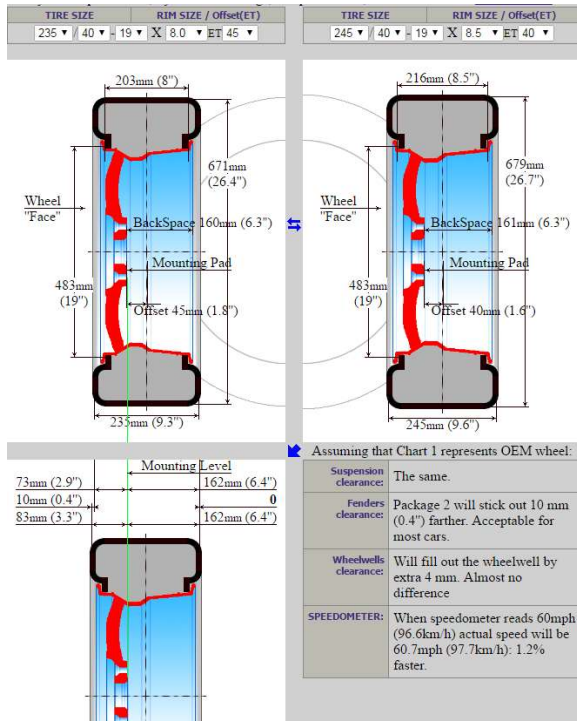

F-Sport 19" wheels compared to AG M580 BeSpoke 19" wheels with plus tire size

Wheels:	Wheel 1	Wheel 2
Wheel size	19x8 ET 45	19x8.5 ET 40
BackSpace	159 mm (6.2")	160 mm (6.3") 1 mm (0") deeper.
Rim Lip		11 mm (0.4") wider
Typical Weight	~ 29 lbs / 13 kg	~ 31 lbs / 14 kg
Tires:	Tire 1	Tire 2
Tire size	235/40-19	245/40-19
Section width	235 mm (9.3")	245 mm (9.6")
Sidewall	94 mm (3.7")	98 mm (3.9")
Tire diameter	671 mm (26.4")	679 mm (26.7") 8 mm (1.2%) taller.
Rim sizes	19x7 to 19x9	19x7 to 19x9
Circumference	2107 mm (83")	2132 mm (83.9")
Revs per mile	763.8	754.8
Typical Weight	~ 23 lbs / 11 kg	~ 25 lbs / 11 kg
Wheel+Tire Weight	~ 52 lbs / 24 kg	~ 56 lbs / 25 kg