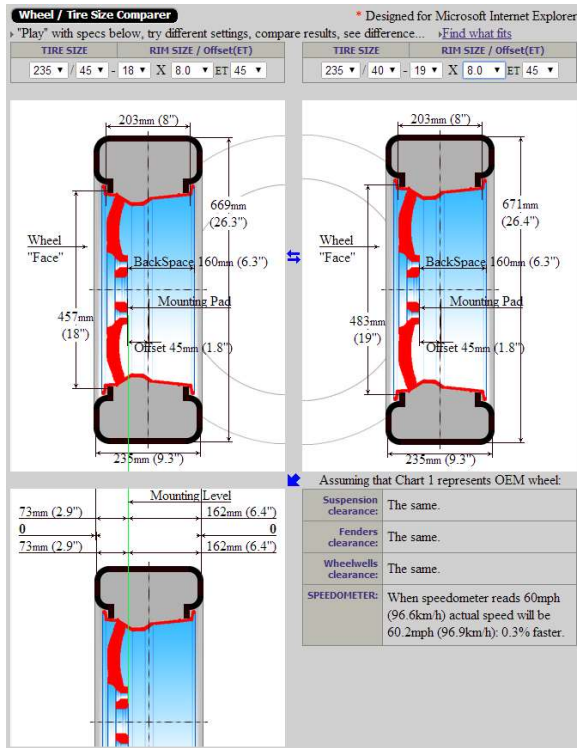

Luxury 18" wheel versus F-sport 19" wheel

Wheels:	Wheel 1	Wheel 2
Wheel size	18x8 ET 45	19x8 ET 45
BackSpace	159 mm (6.2")	159 mm (6.2")
Typical Weight	~ 26 lbs / 12 kg	~ 29 lbs / 13 kg
Tires:	Tire 1	Tire 2
Tire size	235/45-18	235/40-19
Section width	235 mm (9.3")	235 mm (9.3")
Sidewall	106 mm (4.2")	94 mm (3.7")
Tire diameter	669 mm (26.3")	671 mm (26.4") 2 mm (0.3%) taller.
Rim sizes	18x7 to 18x9	19x7 to 19x9
Circumference	2101 mm (82.7")	2107 mm (83")
Revs per mile	766.1	763.8
Typical Weight	~ 24 lbs / 11 kg	~ 23 lbs / 11 kg
Wheel+Tire Weight	~ 50 lbs / 23 kg	~ 52 lbs / 24 kg