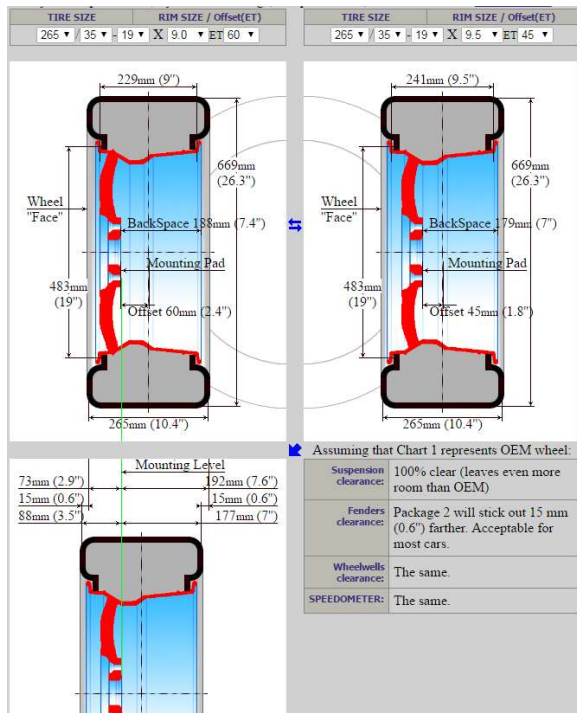

Wheels:	Wheel 1	Wheel 2
Wheel size	19x9 ET 60	19x9.5 ET 45
BackSpace	187 mm (7.3")	178 mm (7") 9 mm (0.4") shorter.
Rim Lip		21 mm (0.8") wider
Typical Weight	~ 33 lbs / 15 kg	~ 35 lbs / 16 kg
Tires:	Tire 1	Tire 2
Tire size	265/35-19	265/35-19
Section width	265 mm (10.4")	265 mm (10.4")
Sidewall	93 mm (3.7")	93 mm (3.7")
Tire diameter	669 mm (26.3")	669 mm (26.3")
Rim sizes	19x8 to 19x10	19x8 to 19x10
Circumference	2101 mm (82.7")	2101 mm (82.7")
Revs per mile	766.1	766.1
Typical Weight	~ 25 lbs / 11 kg	~ 25 lbs / 11 kg
Wheel+Tire Weight	~ 58 lbs / 26 kg	~ 60 lbs / 27 kg