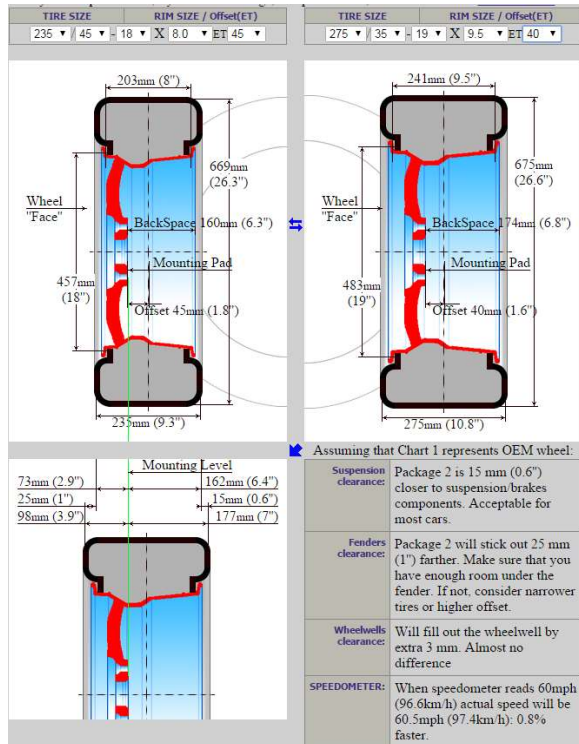

## Luxury 18" wheel versus F-sport 19" wheel

Wheels:	Wheel 1	Wheel 2
Wheel size	18x8 ET 45	19x8 ET 45
BackSpace	159 mm (6.2")	159 mm (6.2")
Typical Weight	~ 26 lbs / 12 kg	~ 29 lbs / 13 kg
Tires:	Tire 1	Tire 2
Tire size	235/45-18	235/40-19
Section width	235 mm (9.3")	235 mm (9.3")
Sidewall	106 mm (4.2")	94 mm (3.7")
Tire diameter	669 mm (26.3")	671 mm (26.4") 2 mm (0.3%) taller.
Rim sizes	18x7 to 18x9	19x7 to 19x9
Circumference	2101 mm (82.7")	2107 mm (83")
Revs per mile	766.1	763.8
Typical Weight	~ 24 lbs / 11 kg	~ 23 lbs / 11 kg
Wheel+Tire Weight	~ 50 lbs / 23 kg	~ 52 lbs / 24 kg

Wheels:	Wheel 1	Wheel 2
Wheel size	18x8 ET 45	19x9 ET 60
BackSpace	159 mm (6.2")	187 mm (7.3") 28 mm (1.1") deeper.
Rim Lip	2 mm (0.1") wider	
Typical Weight	~ 26 lbs / 12 kg	~ 33 lbs / 15 kg
Tires:	Tire 1	Tire 2
Tire size	235/45-18	265/35-19
Section width	235 mm (9.3")	265 mm (10.4")
Sidewall	106 mm (4.2")	93 mm (3.7")
Tire diameter	669 mm (26.3")	669 mm (26.3")
Rim sizes	18x7 to 18x9	19x8 to 19x10
Circumference	2101 mm (82.7")	2101 mm (82.7")
Revs per mile	766.1	766.1
Typical Weight	~ 24 lbs / 11 kg	~ 25 lbs / 11 kg
Wheel+Tire Weight	~ 50 lbs / 23 kg	~ 58 lbs / 26 kg

Wheels:	Wheel 1	Wheel 2
Wheel size	18x8 ET 45	19x9.5 ET 40
BackSpace	159 mm (6.2")	173 mm (6.8") 14 mm (0.6") deeper.
Rim Lip		24 mm (0.9") wider
Typical Weight	~ 26 lbs / 12 kg	~ 35 lbs / 16 kg
Tires:	Tire 1	Tire 2
Tire size	235/45-18	275/35-19
Section width	235 mm (9.3")	275 mm (10.8")
Sidewall	106 mm (4.2")	96 mm (3.8")
Tire diameter	669 mm (26.3")	675 mm (26.6") 6 mm (0.9%) taller.
Rim sizes	18x7 to 18x9	19x8.5 to 19x10.5
Circumference	2101 mm (82.7")	2120 mm (83.5")
Revs per mile	766.1	759.3
Typical Weight	~ 24 lbs / 11 kg	~ 26 lbs / 12 kg
Wheel+ Tire Weight	~ 50 lbs / 23 kg	~ 61 lbs / 28 kg