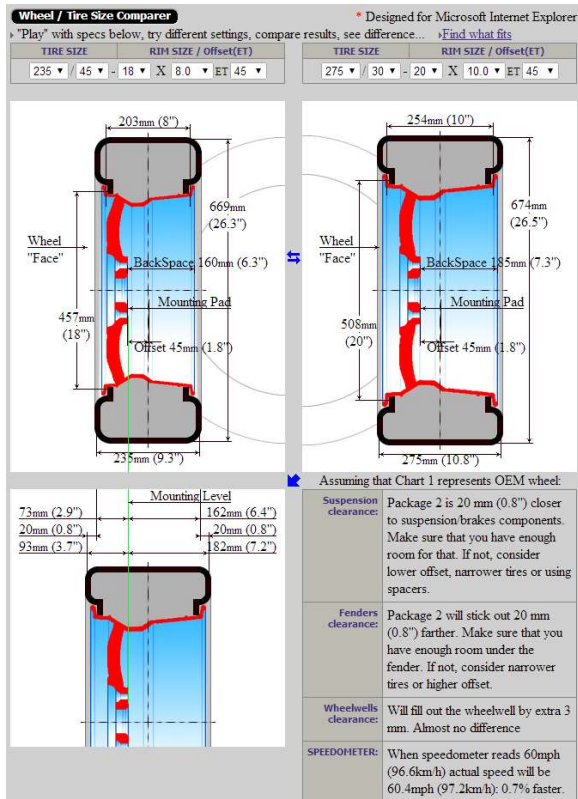

From [www.rimsntires.com](http://www.rimsntires.com), compare to luxury 18" wheels

Wheels:	Wheel 1	Wheel 2
Wheel size	18x8 ET 45	20x8.5 ET 38
BackSpace	159 mm (6.2")	158 mm (6.2") 1 mm (0") shorter.
Rim Lip		13 mm (0.5") wider
Typical Weight	~ 26 lbs / 12 kg	~ 35 lbs / 16 kg
<b>Tires:</b>	Tire 1	Tire 2
Tire size	235/45-18	245/35-20
Section width	235 mm (9.3")	245 mm (9.6")
Sidewall	106 mm (4.2")	86 mm (3.4")
Tire diameter	669 mm (26.3")	680 mm (26.8") 11 mm (1.6%) taller.
Rim sizes	18x7 to 18x9	20x7.5 to 20x9
Circumference	2101 mm (82.7")	2135 mm (84.1")
Revs per mile	766.1	753.7
Typical Weight	~ 24 lbs / 11 kg	~ 24 lbs / 11 kg
Wheel+Tire Weight	~ 50 lbs / 23 kg	~ 59 lbs / 27 kg

Wheels:	Wheel 1	Wheel 2
Wheel size	18x8 ET 45	20x10 ET 45
BackSpace	159 mm (6.2")	184 mm (7.2") 25 mm (1") deeper.
Rim Lip		25 mm (1") wider
Typical Weight	~ 26 lbs / 12 kg	~ 41 lbs / 18 kg
<b>Tires:</b>	Tire 1	Tire 2
Tire size	235/45-18	275/30-20
Section width	235 mm (9.3")	275 mm (10.8")
Sidewall	106 mm (4.2")	83 mm (3.3")
Tire diameter	669 mm (26.3")	674 mm (26.5") 5 mm (0.7%) taller.
Rim sizes	18x7 to 18x9	20x8.5 to 20x10.5
Circumference	2101 mm (82.7")	2116 mm (83.3")
Revs per mile	766.1	760.4
Typical Weight	~ 24 lbs / 11 kg	~ 25 lbs / 11 kg
Wheel+Tire Weight	~ 50 lbs / 23 kg	~ 66 lbs / 29 kg

Wheels:	Wheel 1	Wheel 2
Wheel size	18x8 ET 45	19x9.5 ET 40
BackSpace	159 mm (6.2")	173 mm (6.8") 14 mm (0.6") deeper.
Rim Lip		24 mm (0.9") wider
Typical Weight	~ 26 lbs / 12 kg	~ 35 lbs / 16 kg
Tires:	Tire 1	Tire 2
Tire size	235/45-18	275/35-19
Section width	235 mm (9.3")	275 mm (10.8")
Sidewall	106 mm (4.2")	96 mm (3.8")
Tire diameter	669 mm (26.3")	675 mm (26.6") 6 mm (0.9%) taller.
Rim sizes	18x7 to 18x9	19x8.5 to 19x10.5
Circumference	2101 mm (82.7")	2120 mm (83.5")
Revs per mile	766.1	759.3
Typical Weight	~ 24 lbs / 11 kg	~ 26 lbs / 12 kg
Wheel+ Tire Weight	~ 50 lbs / 23 kg	~ 61 lbs / 28 kg