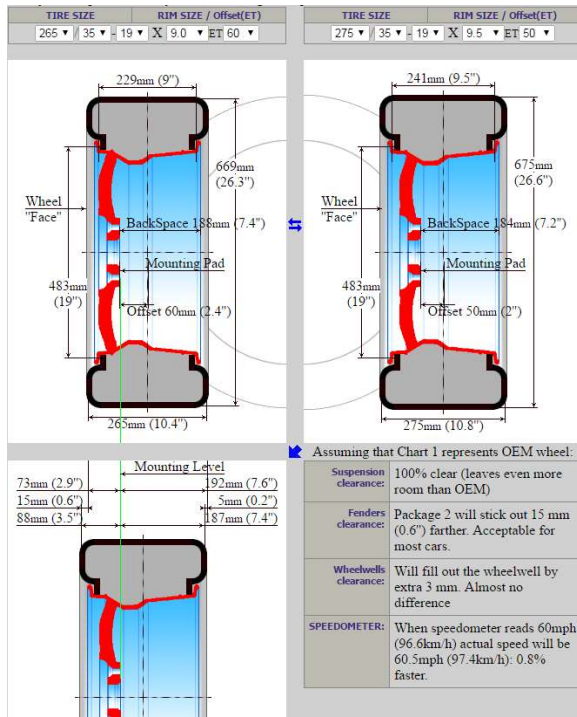

Wheels:	Wheel 1	Wheel 2
Wheel size	19x9 ET 60	19x9.5 ET 50
BackSpace	187 mm (7.3")	183 mm (7.2") 4 mm (0.2") shorter.
Rim Lip		16 mm (0.6") wider
Typical Weight	~ 33 lbs / 15 kg	~ 35 lbs / 16 kg
Tires:	Tire 1	Tire 2
Tire size	265/35-19	275/35-19
Section width	265 mm (10.4")	275 mm (10.8")
Sidewall	93 mm (3.7")	96 mm (3.8")
Tire diameter	669 mm (26.3")	675 mm (26.6") 6 mm (0.9%) taller.
Rim sizes	19x8 to 19x10	19x8.5 to 19x10.5
Circumference	2101 mm (82.7")	2120 mm (83.5")
Revs per mile	766.1	759.3
Typical Weight	~ 25 lbs / 11 kg	~ 26 lbs / 12 kg
Wheel+Tire Weight	~ 58 lbs / 26 kg	~ 61 lbs / 28 kg