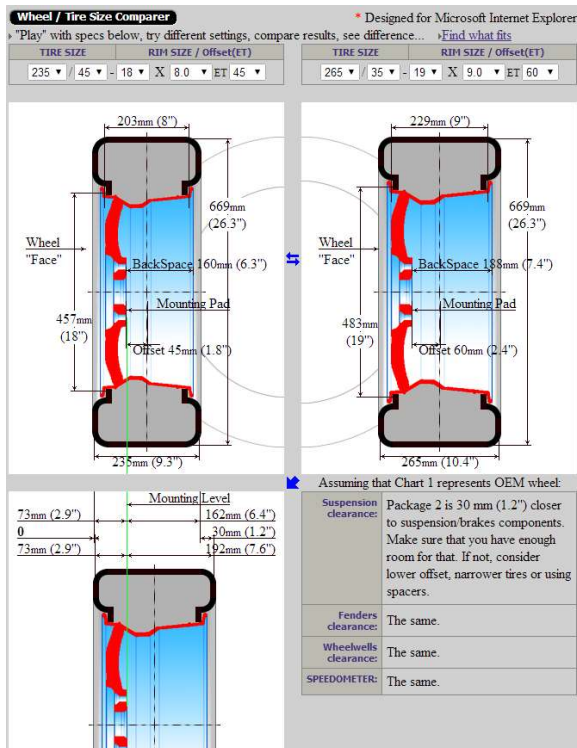

Wheels:	Wheel 1	Wheel 2
Wheel size	18x8 ET 45	19x9 ET 60
BackSpace	159 mm (6.2")	187 mm (7.3") 28 mm (1.1") deeper.
Rim Lip	2 mm (0.1") wider	
Typical Weight	~ 26 lbs / 12 kg	~ 33 lbs / 15 kg
Tires:	Tire 1	Tire 2
Tire size	235/45-18	265/35-19
Section width	235 mm (9.3")	265 mm (10.4")
Sidewall	106 mm (4.2")	93 mm (3.7")
Tire diameter	669 mm (26.3")	669 mm (26.3")
Rim sizes	18x7 to 18x9	19x8 to 19x10
Circumference	2101 mm (82.7")	2101 mm (82.7")
Revs per mile	766.1	766.1
Typical Weight	~ 24 lbs / 11 kg	~ 25 lbs / 11 kg
Wheel+Tire Weight	~ 50 lbs / 23 kg	~ 58 lbs / 26 kg