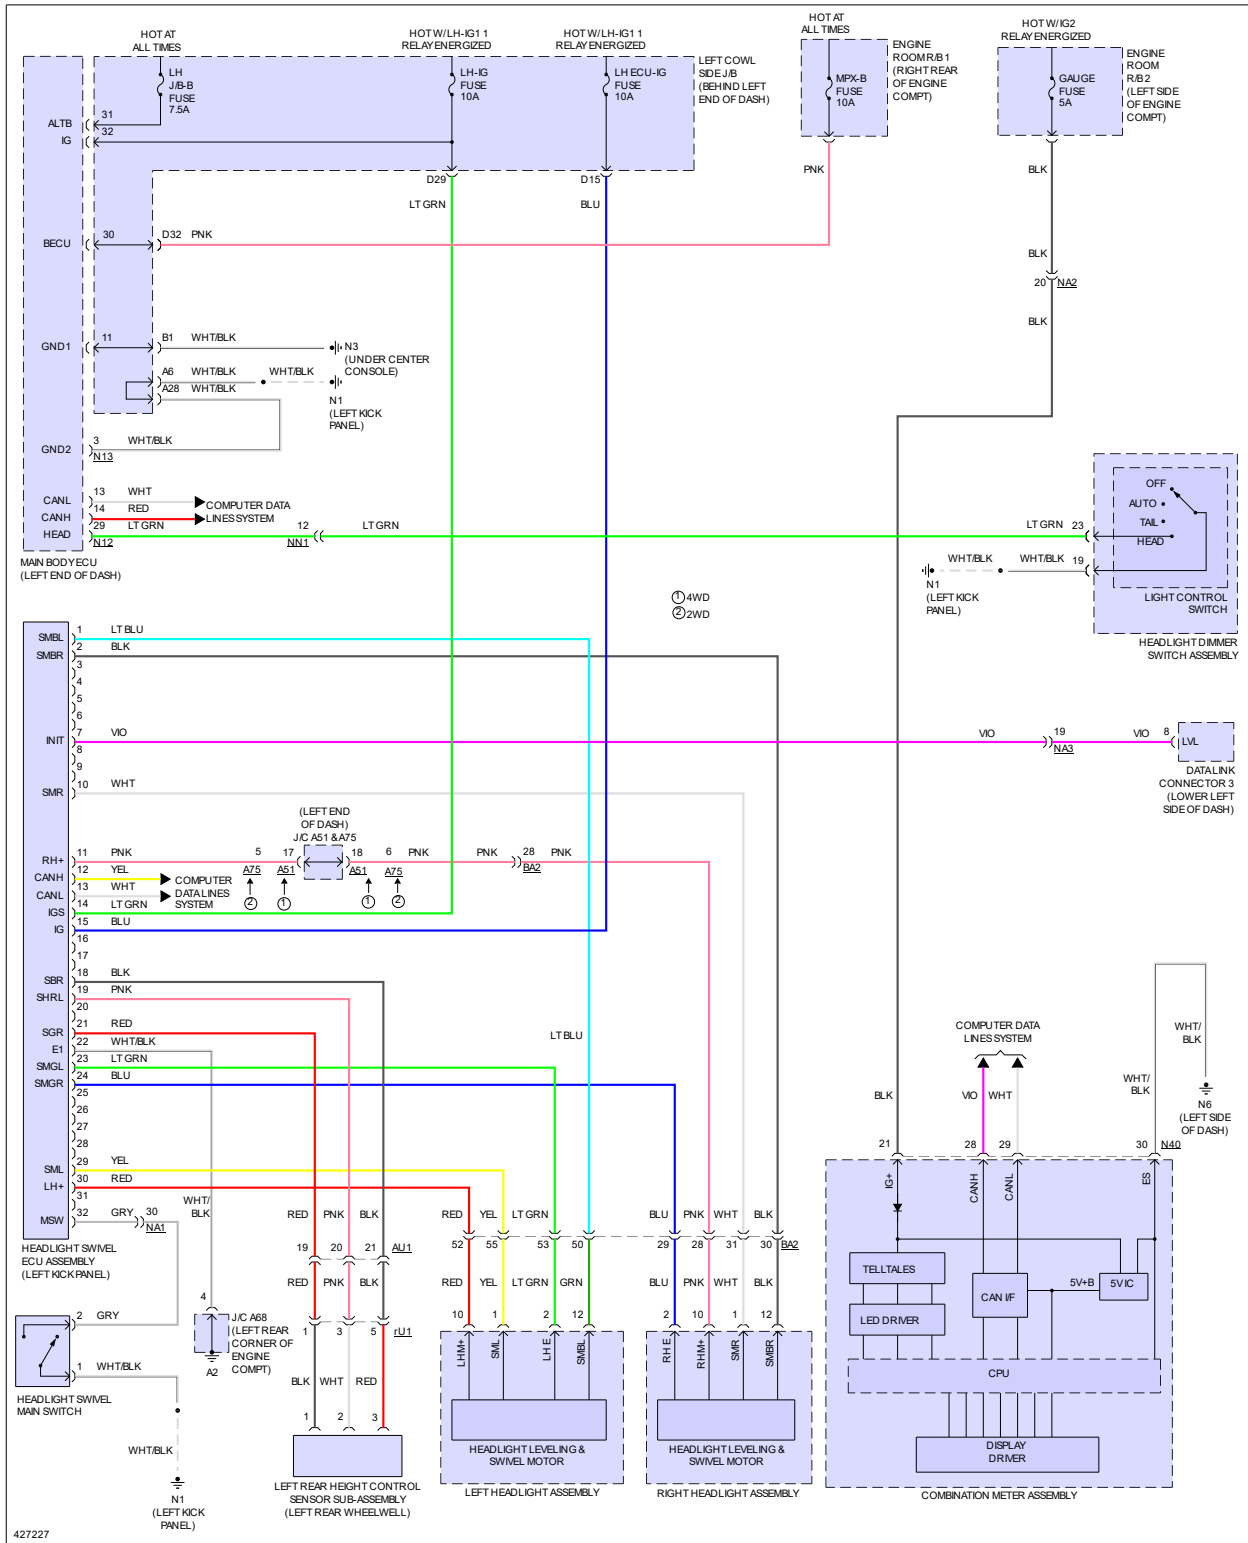

Service Manual: SYSTEM WIRING DIAGRAMS HEADLIGHTS

Fig 1: Adaptive Front Lighting Circuit

Fig 2: Headlamps Circuit (1 of 2)

427224

Fig 3: Headlamps Circuit (2 of 2)

Fig 4: Headlamps Leveling Circuit