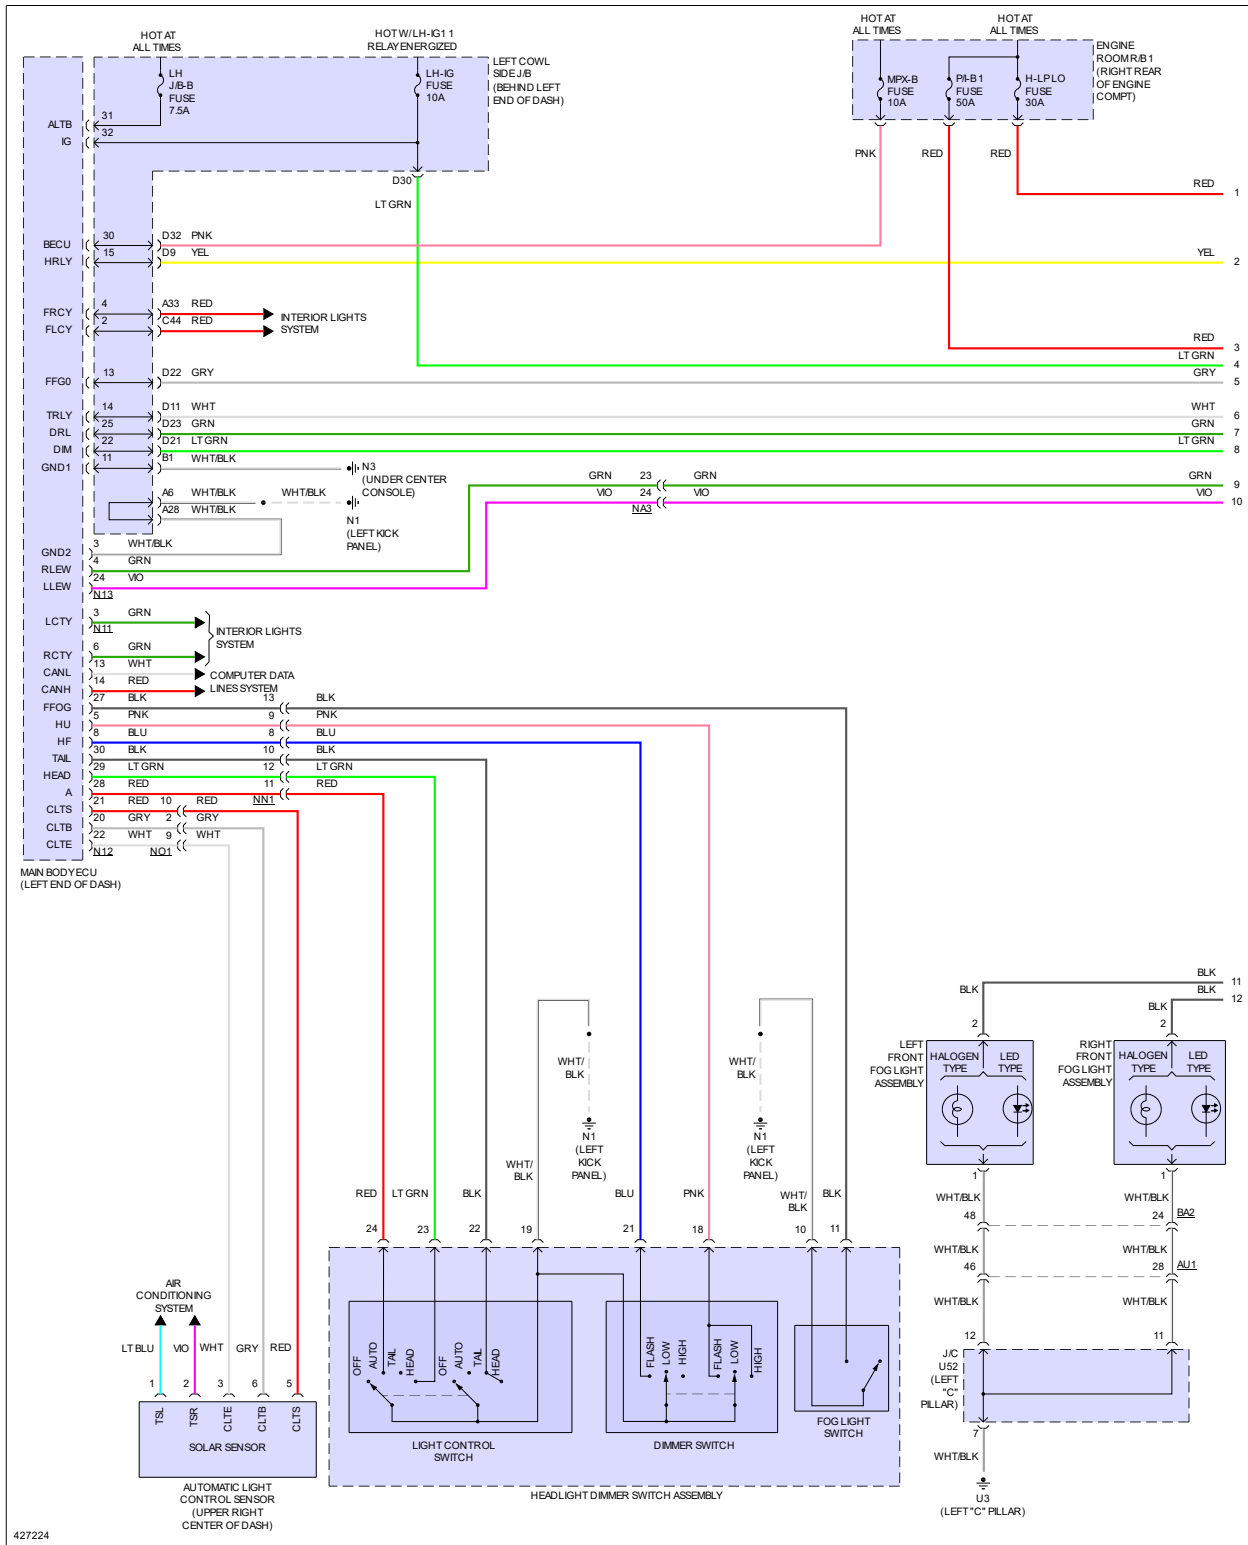

Service Manual: SYSTEM WIRING DIAGRAMS HEADLIGHTS

Fig 1: Adaptive Front Lighting Circuit

Fig 2: Headlamps Circuit (1 of 2)

427224

Fig 3: Headlamps Circuit (2 of 2)

Fig 4: Headlamps Leveling Circuit