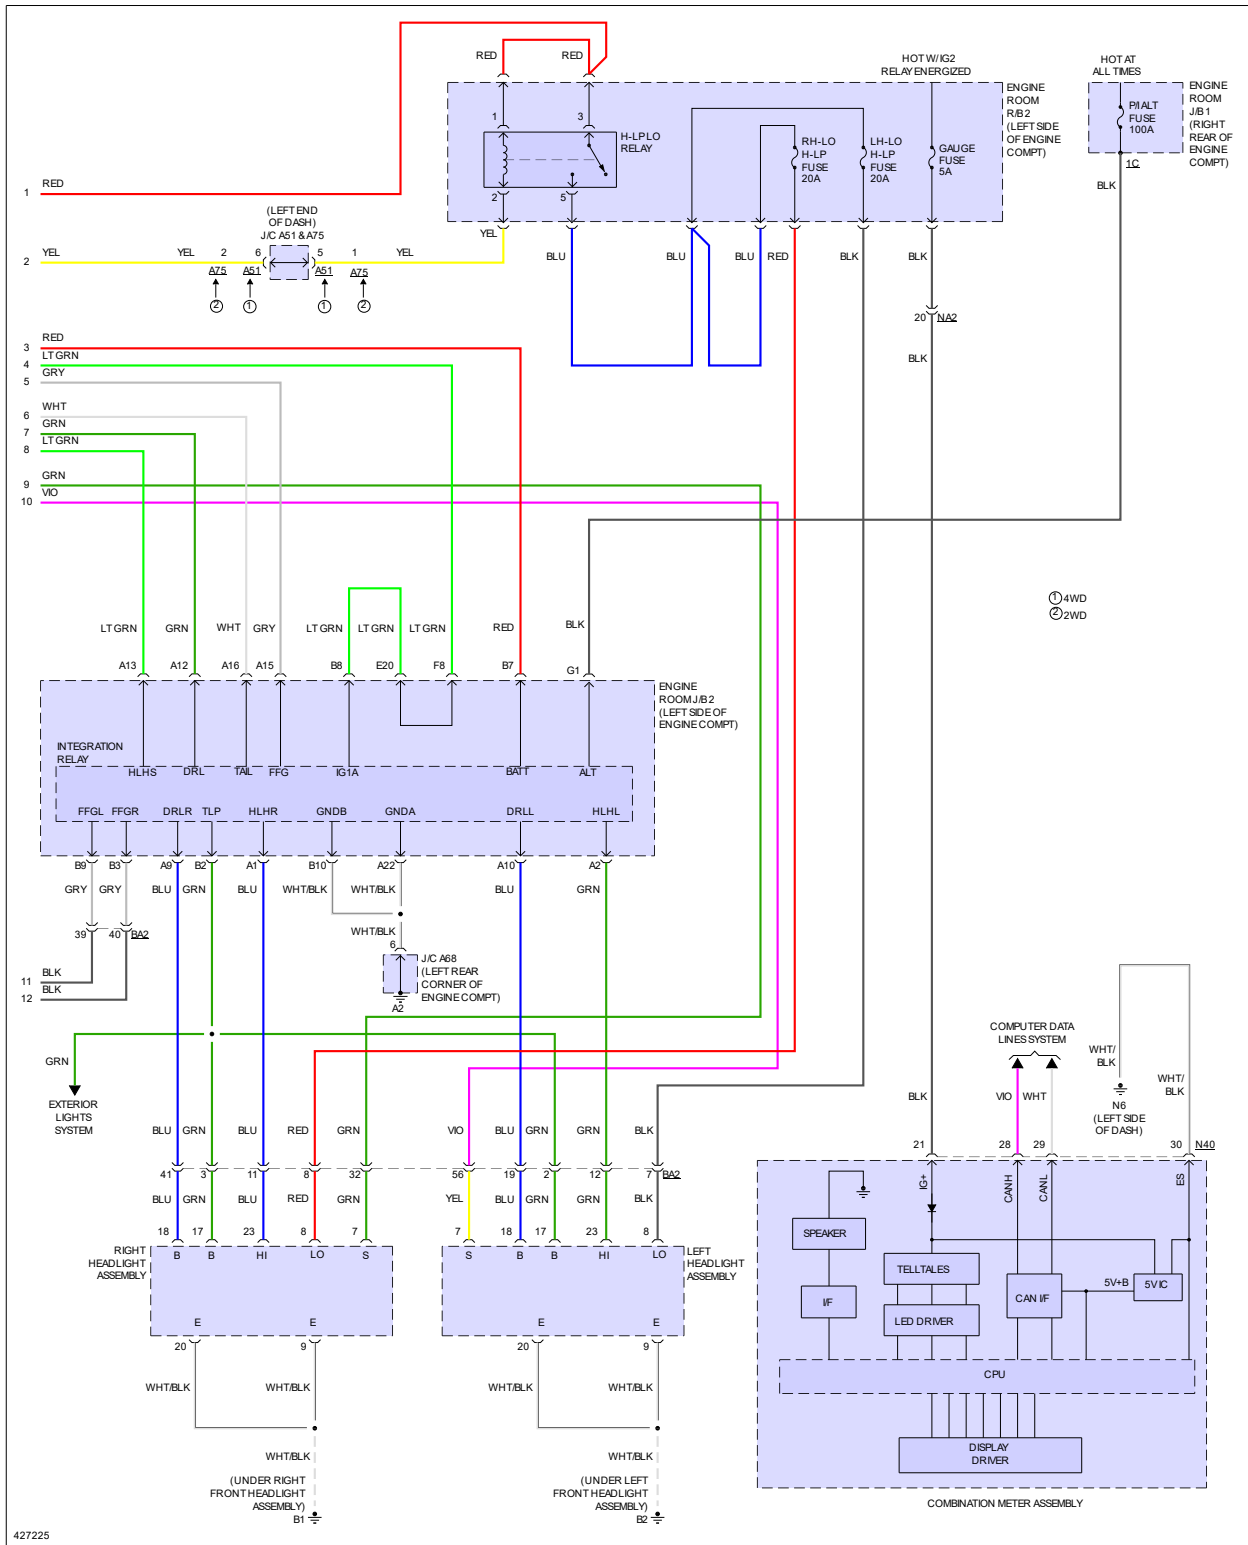

Service Manual: SYSTEM WIRING DIAGRAMS HEADLIGHTS

Fig 1: Adaptive Front Lighting Circuit

Fig 2: Headlamps Circuit (1 of 2)

427224

Fig 3: Headlamps Circuit (2 of 2)

Fig 4: Headlamps Leveling Circuit