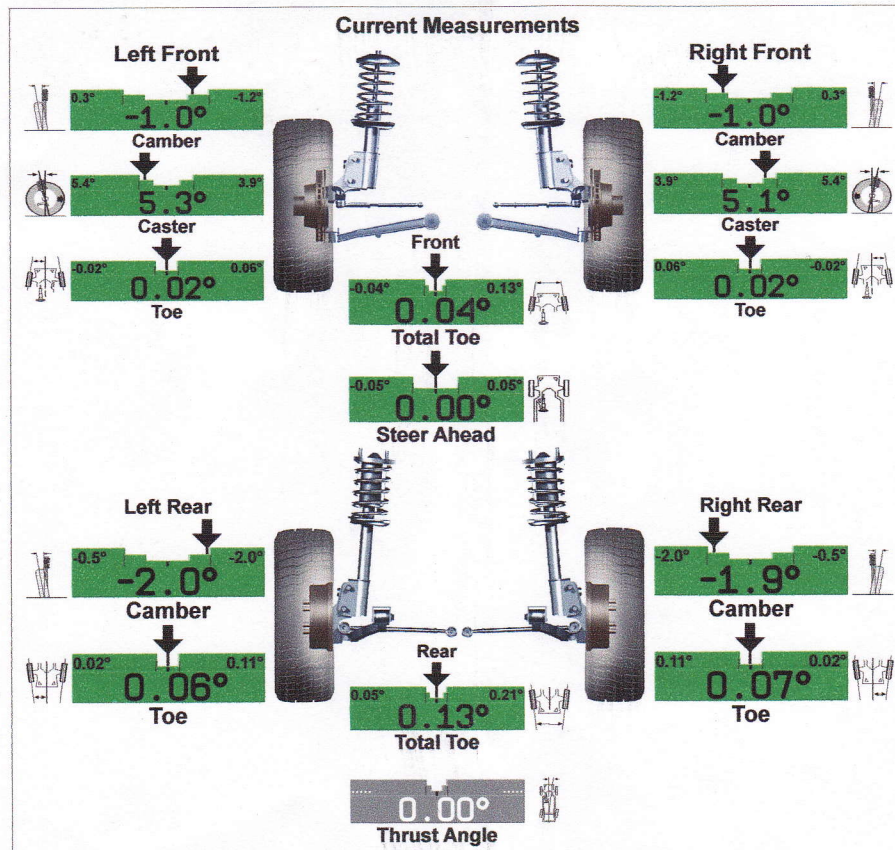

Lexus : GS (300/330/350/400/430/460) : 2013 : All Wheel Drive : with Dynamic Rear Steering

• LDW was not adjusted.