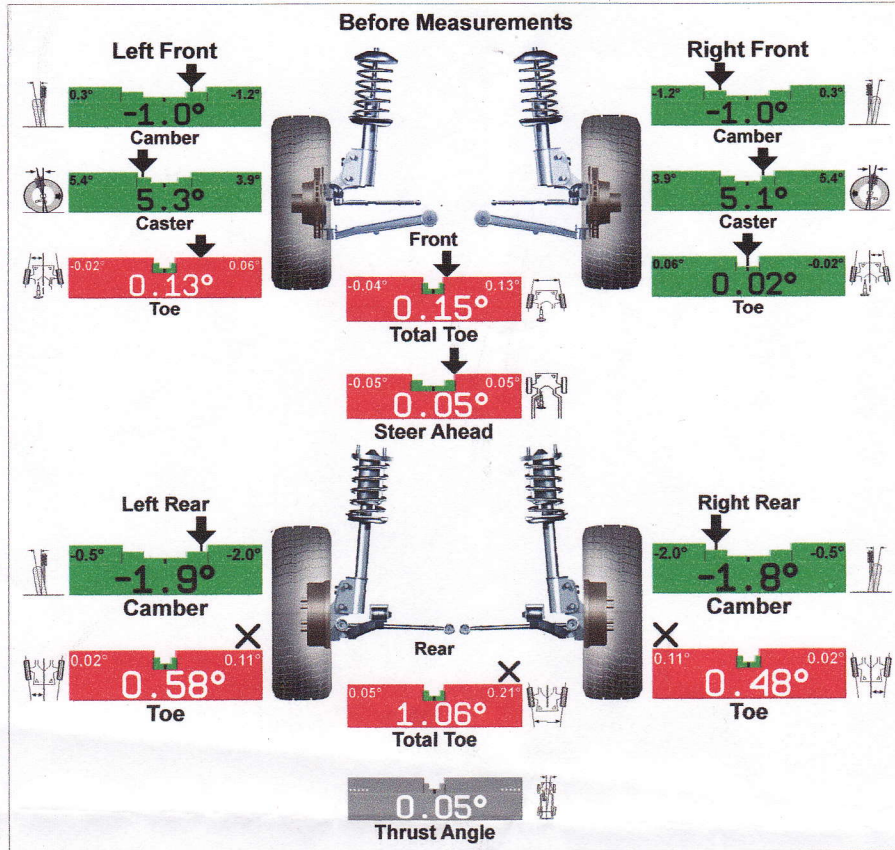

Lexus : GS (300/330/350/400/430/460) : 2013 : All Wheel Drive : with Dynamic Rear Steering

• LDW was not adjusted.