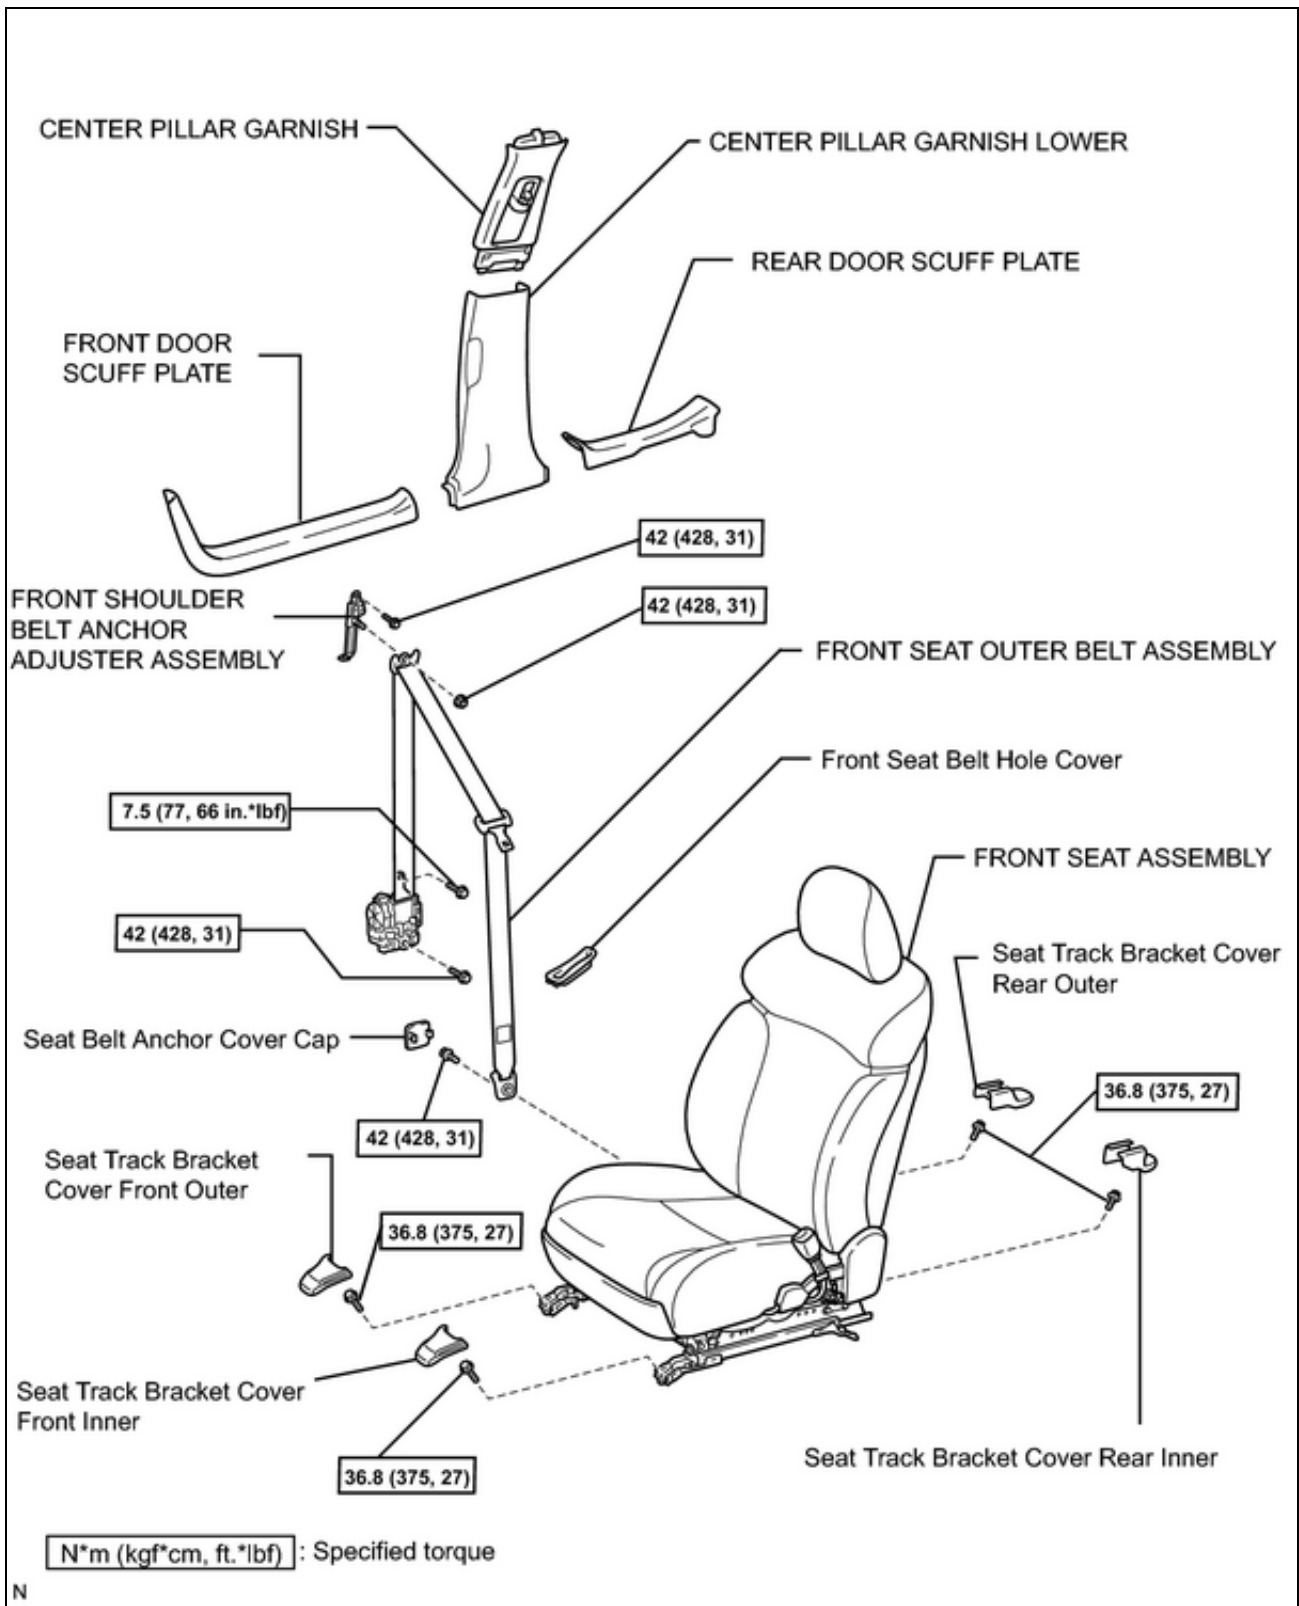

Last Modified: 6-28-2016	6.6 K	Doc ID: RM000000U9A007X
Model Year Start: 2008	Model: GS350	Prod Date Range: [09/2007 -]
Title: SEAT BELT: FRONT SEAT OUTER BELT ASSEMBLY: COMPONENTS; 2008 MY GS350 GS460 [09/2007 -]		

[COMPONENTS](#)

[ILLUSTRATION](#)

N