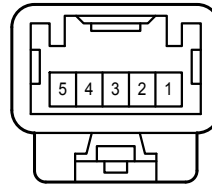

Automatic Glare-Resistant EC Mirror , Garage Door Opener

M 4
White

N 3
White

W 5
White

W 6
White

i 1
White

j 1
White

4C
White