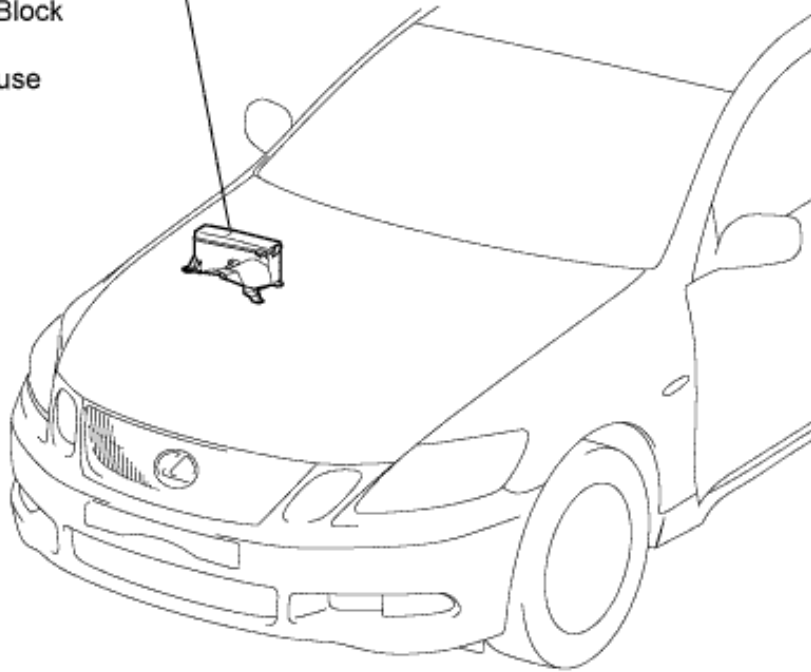

LHD

- Engine Room No. 1 Relay
Block, Junction Block
- ALT H-fuse
 - LH J/B-AM H-fuse
 - MPX-B Fuse
 - D/C CUT Fuse

- Cowl Side Junction Block LH
- Cowl Side Junction Block ECU LH
 - TRK OPN Fuse

Center Junction Block RH

- Cowl Side Junction Block RH
- Multiplex Network Body ECU (Cowl Side Junction Block ECU RH)

Integration Control and Panel Assembly
- Luggage Door Opener Switch

LUGGAGE DOOR OPENING SWITCH

T