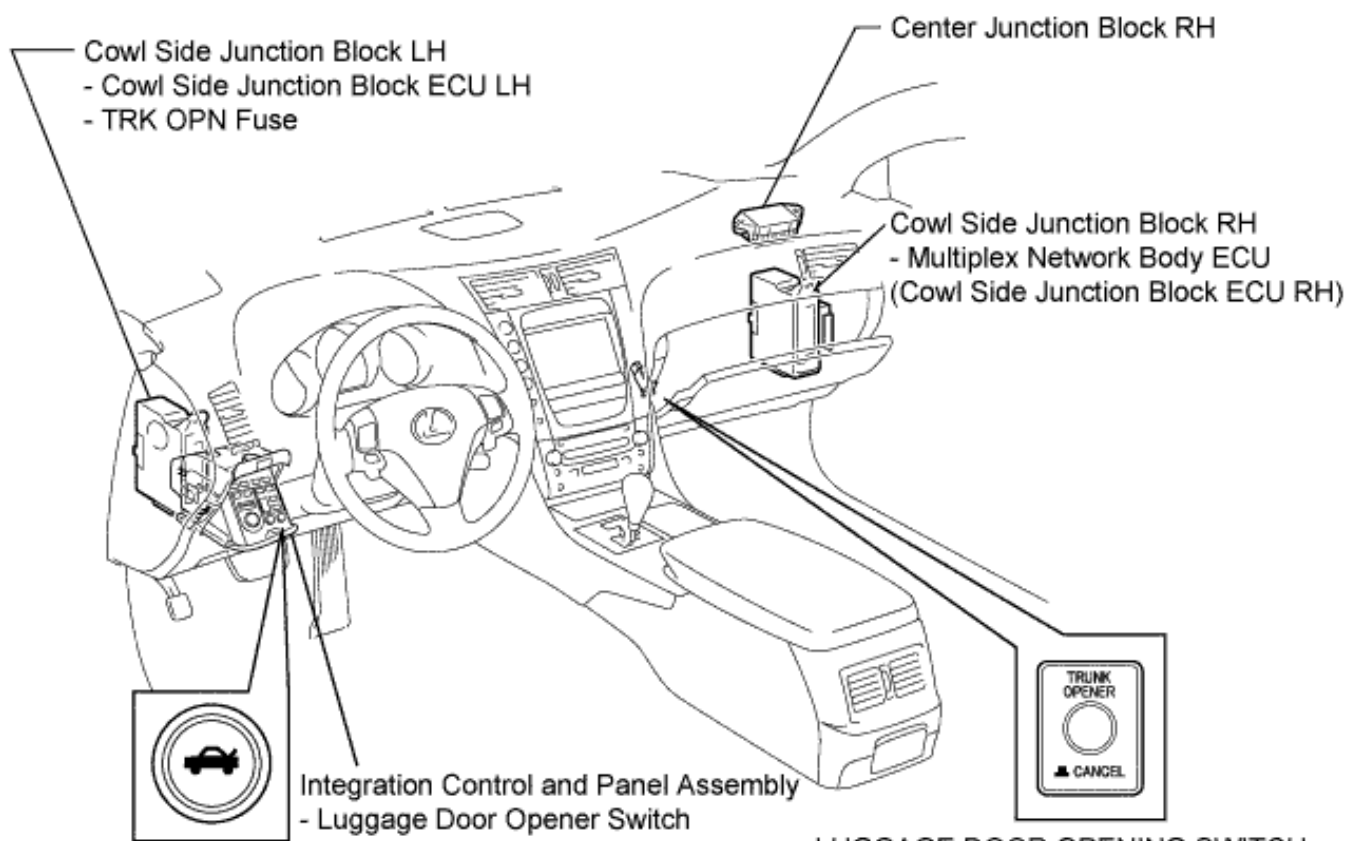

LHD

- Engine Room No. 1 Relay
Block, Junction Block
- ALT H-fuse
 - LH J/B-AM H-fuse
 - MPX-B Fuse
 - D/C CUT Fuse

- Cowl Side Junction Block LH
- Cowl Side Junction Block ECU LH
 - TRK OPN Fuse

Center Junction Block RH

- Cowl Side Junction Block RH
- Multiplex Network Body ECU (Cowl Side Junction Block ECU RH)

Integration Control and Panel Assembly
- Luggage Door Opener Switch

LUGGAGE DOOR OPENING SWITCH

T