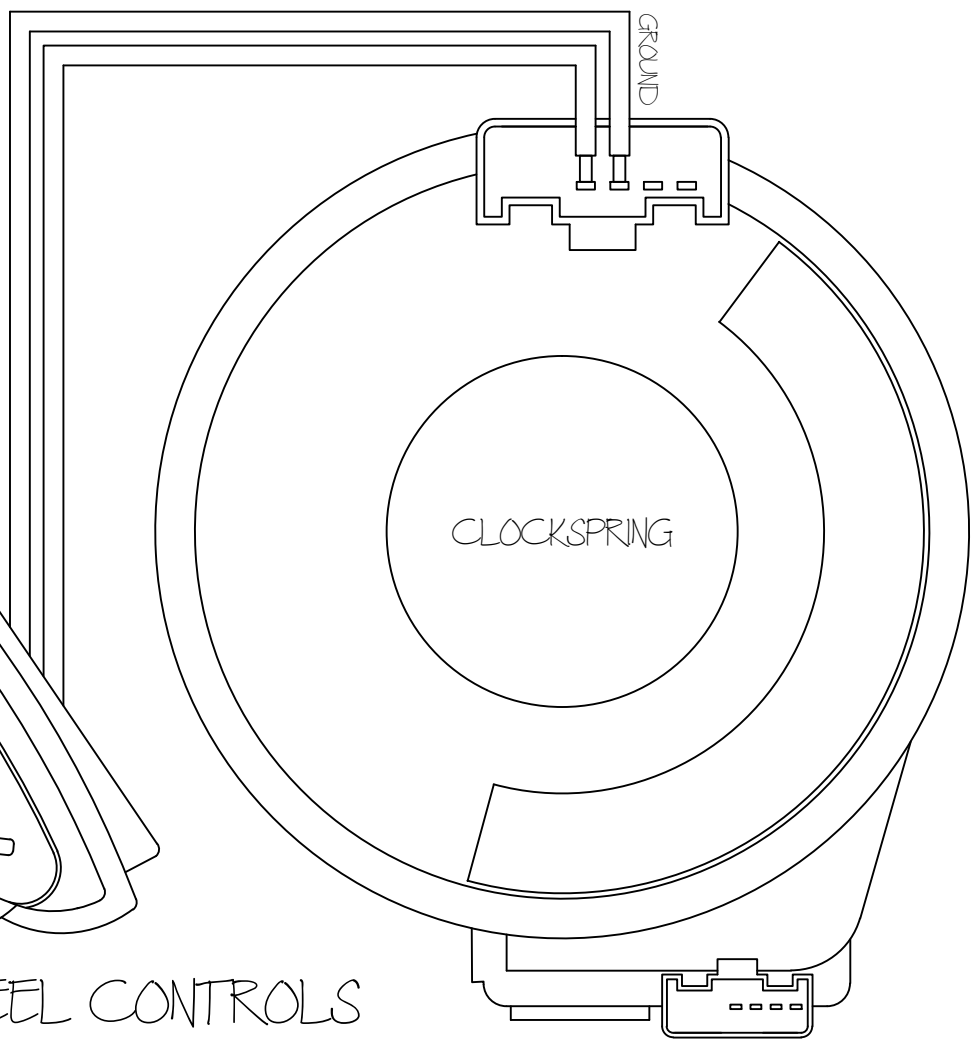

CONTROLS

STEERING WHEEL CONTROLS  
FOR AFTERMARKET  
HEADUNITS MOD

DRAWN BY RGRJR