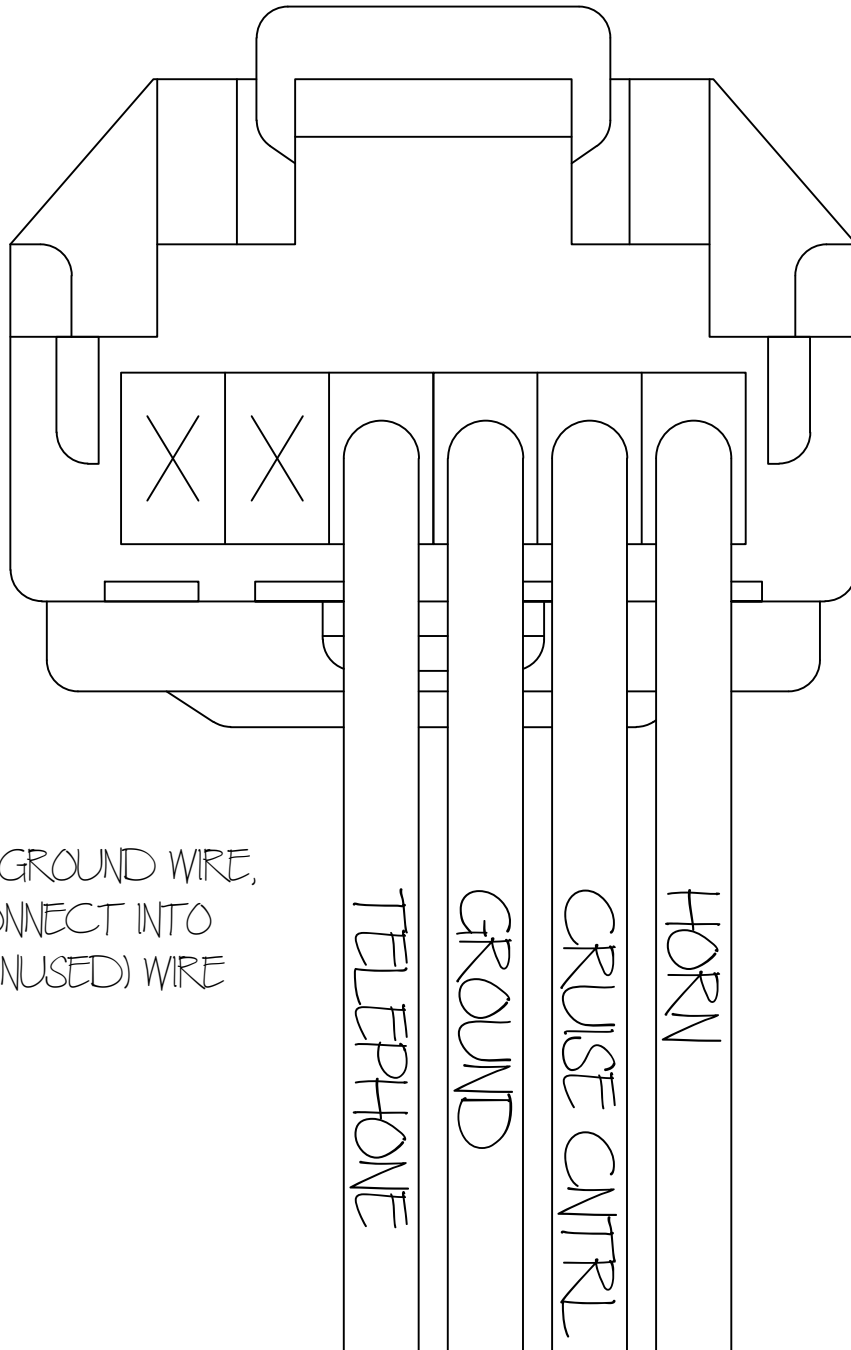

STEERING WHEEL CONNECTOR GOING INTO CLOCKS PRING

NOTE: TAP INTO GROUND WIRE,
CUT AND CONNECT INTO
TELEPHONE (UNUSED) WIRE