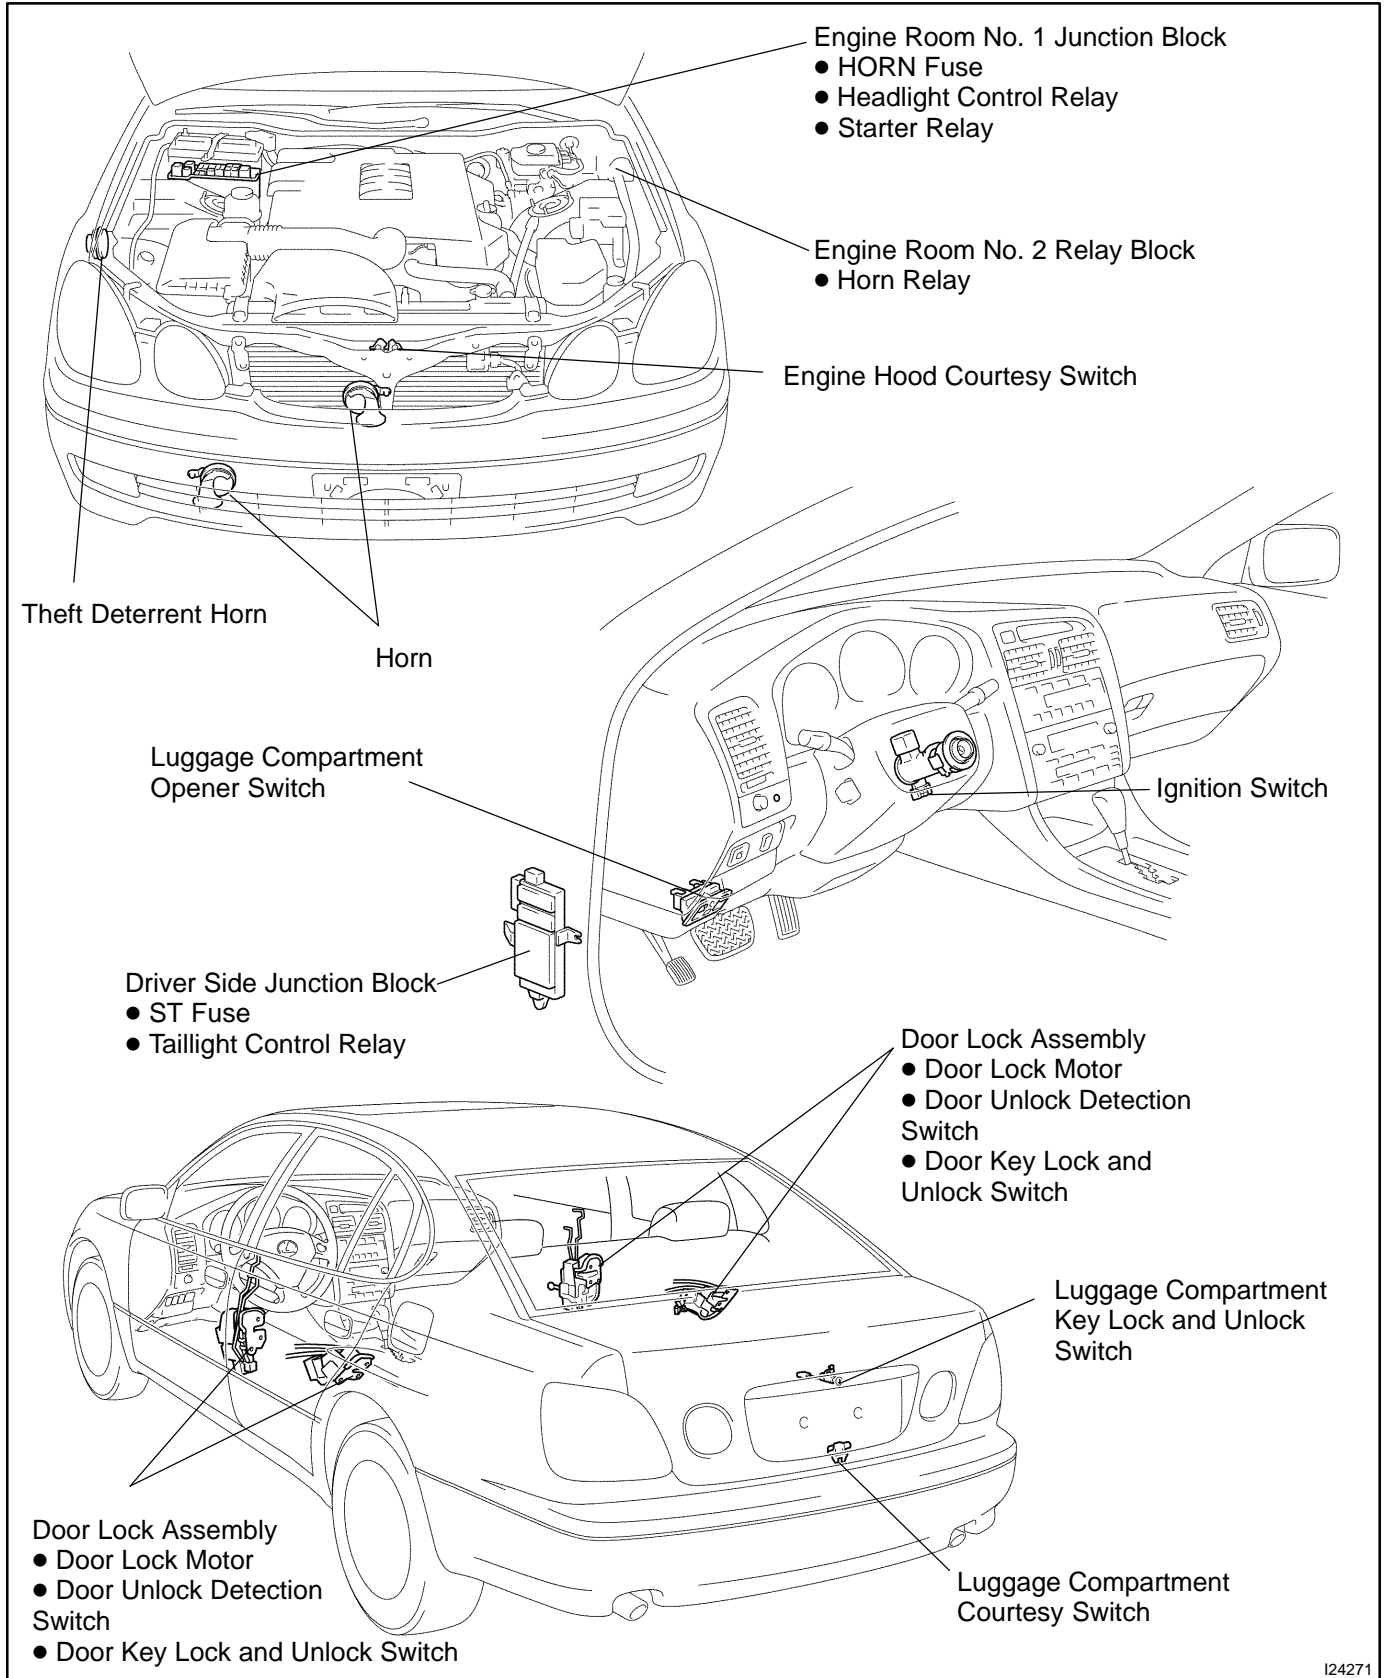

# THEFT DETERRENT SYSTEM

BE0GQ-07

## LOCATION

- The vehicle shown in this illustration is "GS430".
- All components of "GS300" other than the ones used for engine are same as "GS430".

I24271