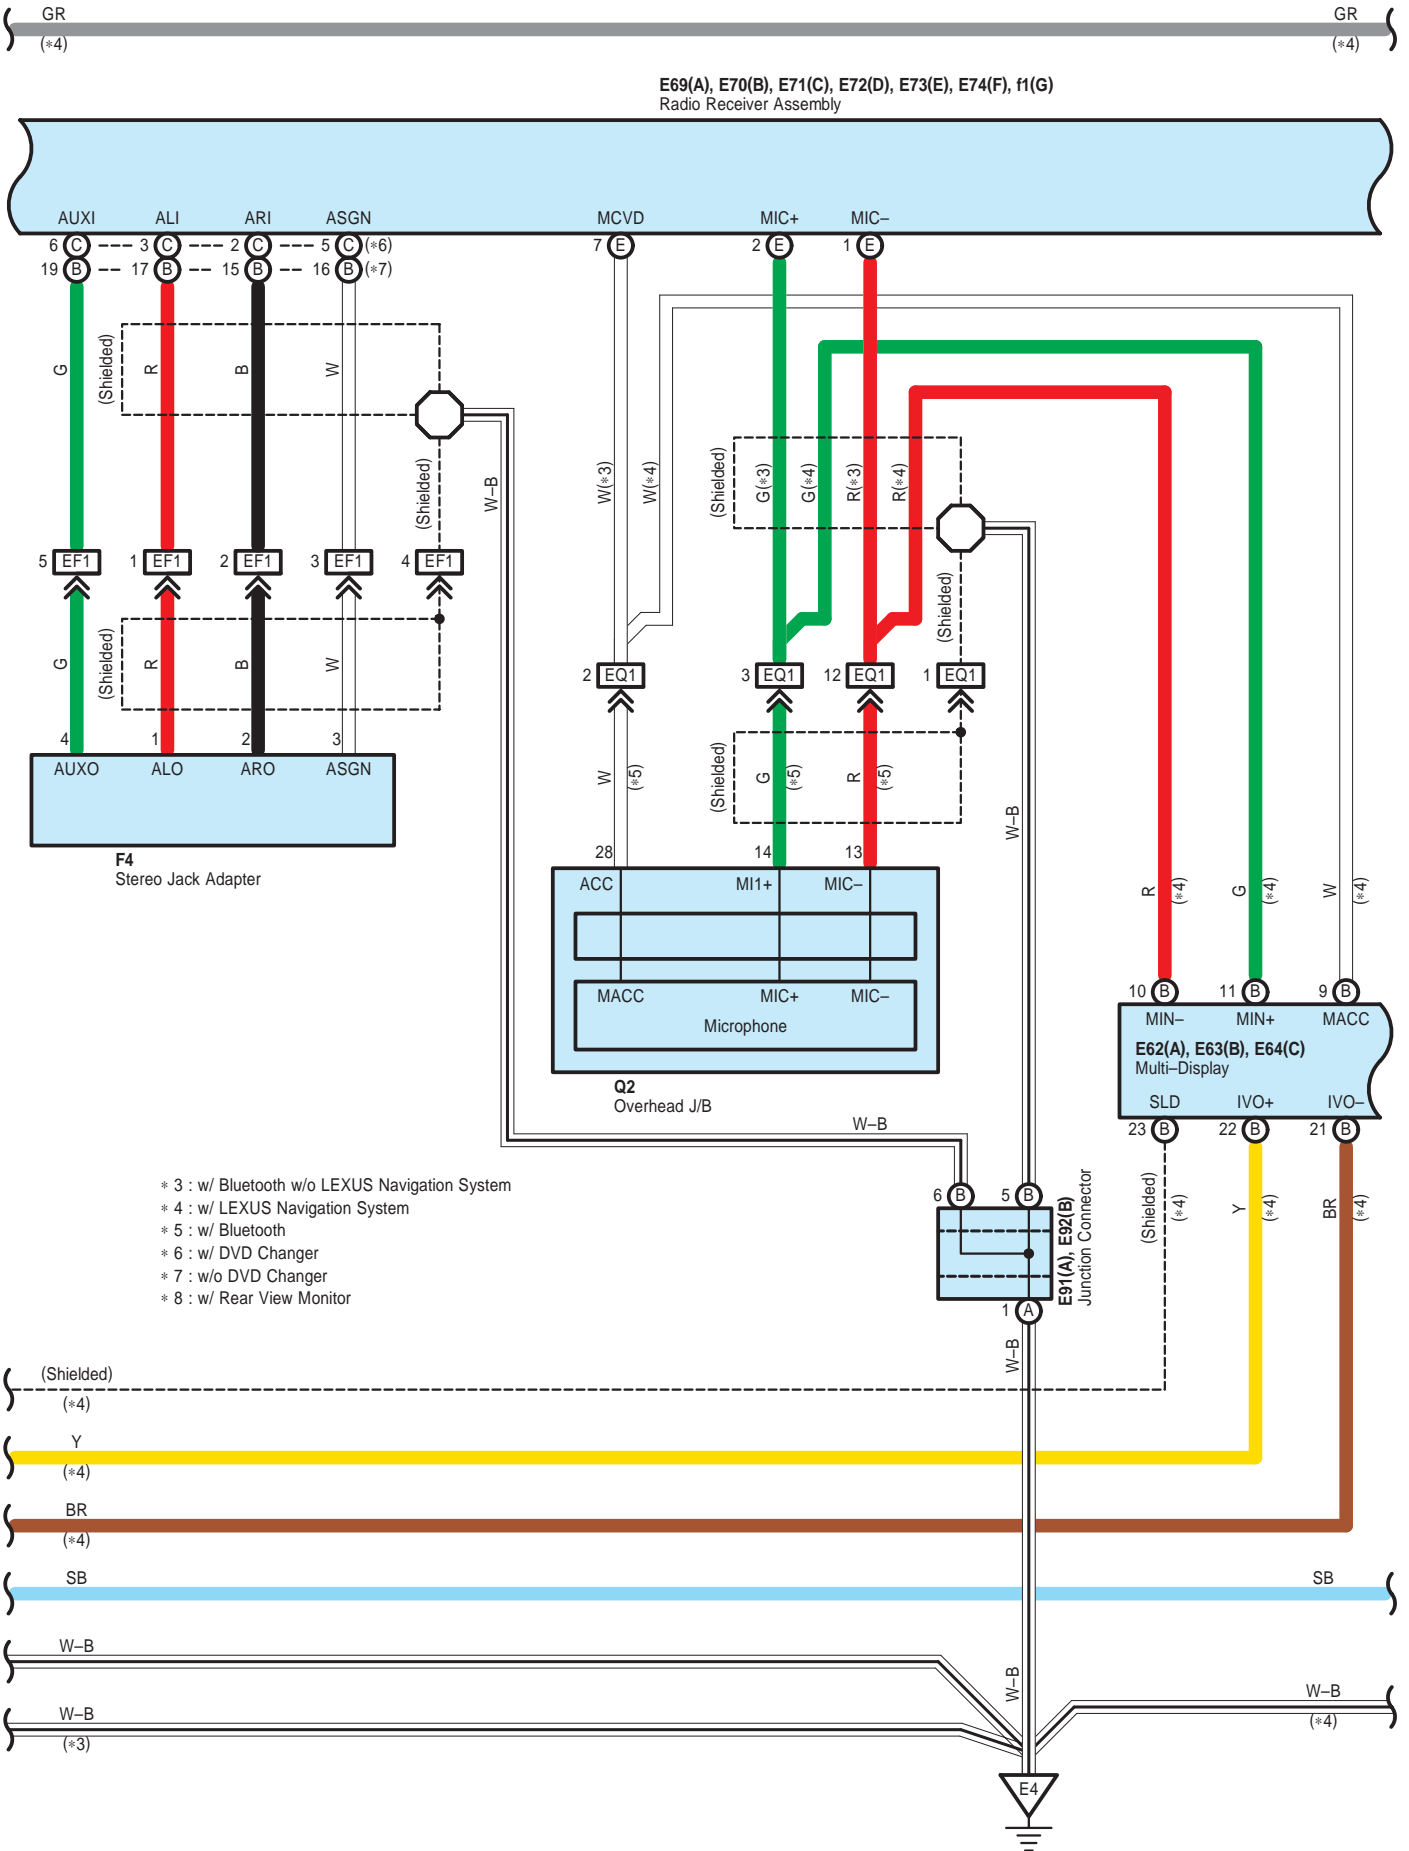

E69(A), E70(B), E71(C), E72(D), E73(E), E74(F), f1(G)
Radio Receiver Assembly

M29(A), M30(B), M31(C), M32(D), g1(E)
Stereo Component Amplifier

- * 1 : 14 Speaker
- * 2 : 8 Speaker
- * 3 : w/ Bluetooth w/o LEXUS Navigation System
- * 4 : w/ LEXUS Navigation System
- * 6 : w/ DVD Changer