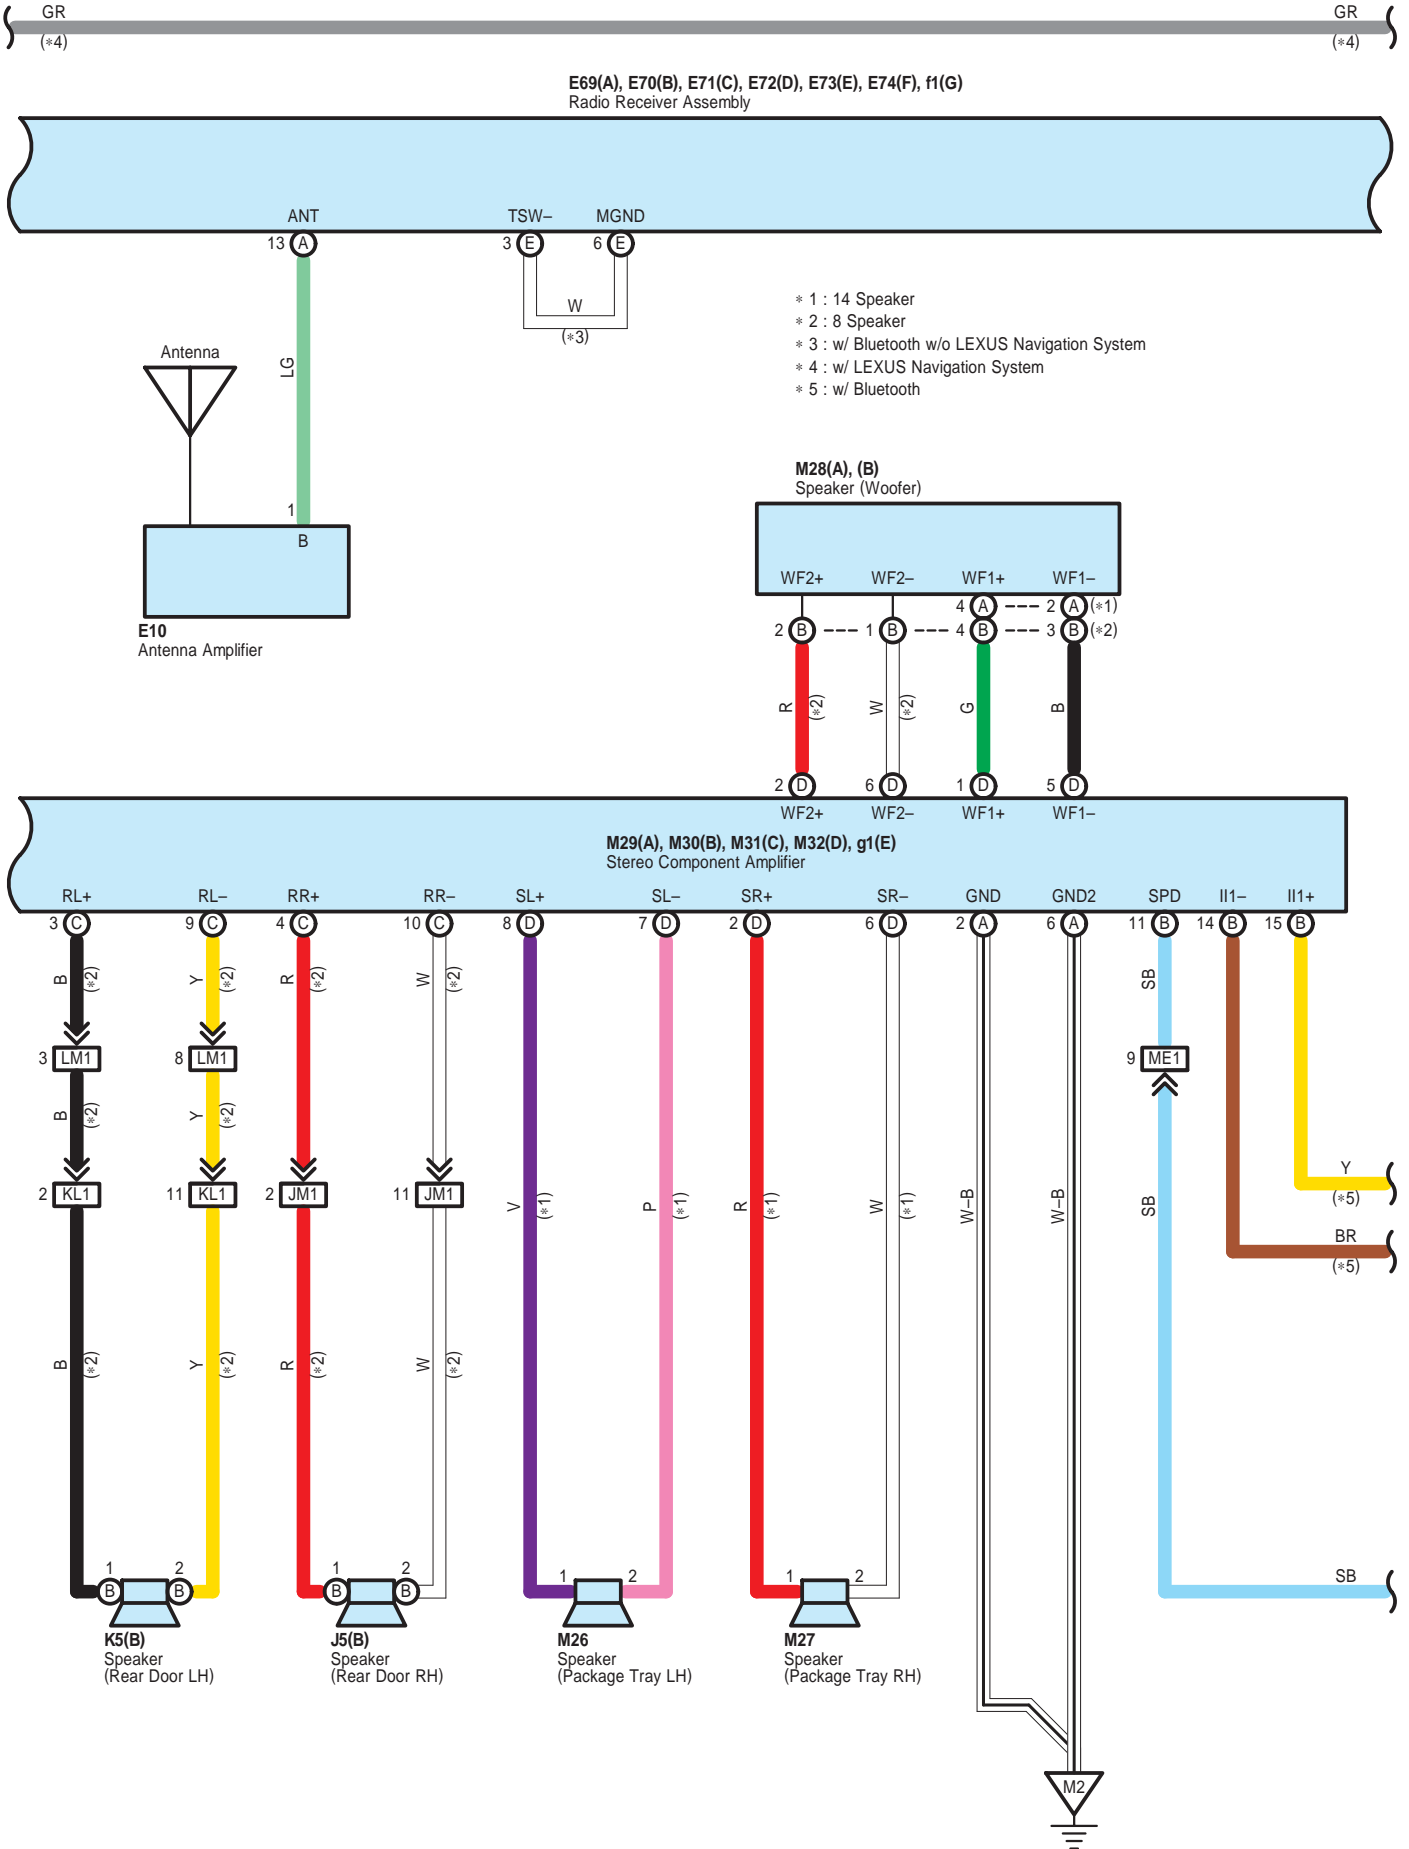

E69(A), E70(B), E71(C), E72(D), E73(E), E74(F), f1(G)
Radio Receiver Assembly

M29(A), M30(B), M31(C), M32(D), g1(E)
Stereo Component Amplifier

- * 1 : 14 Speaker
- * 2 : 8 Speaker
- * 3 : w/ Bluetooth w/o LEXUS Navigation System
- * 4 : w/ LEXUS Navigation System
- * 6 : w/ DVD Changer