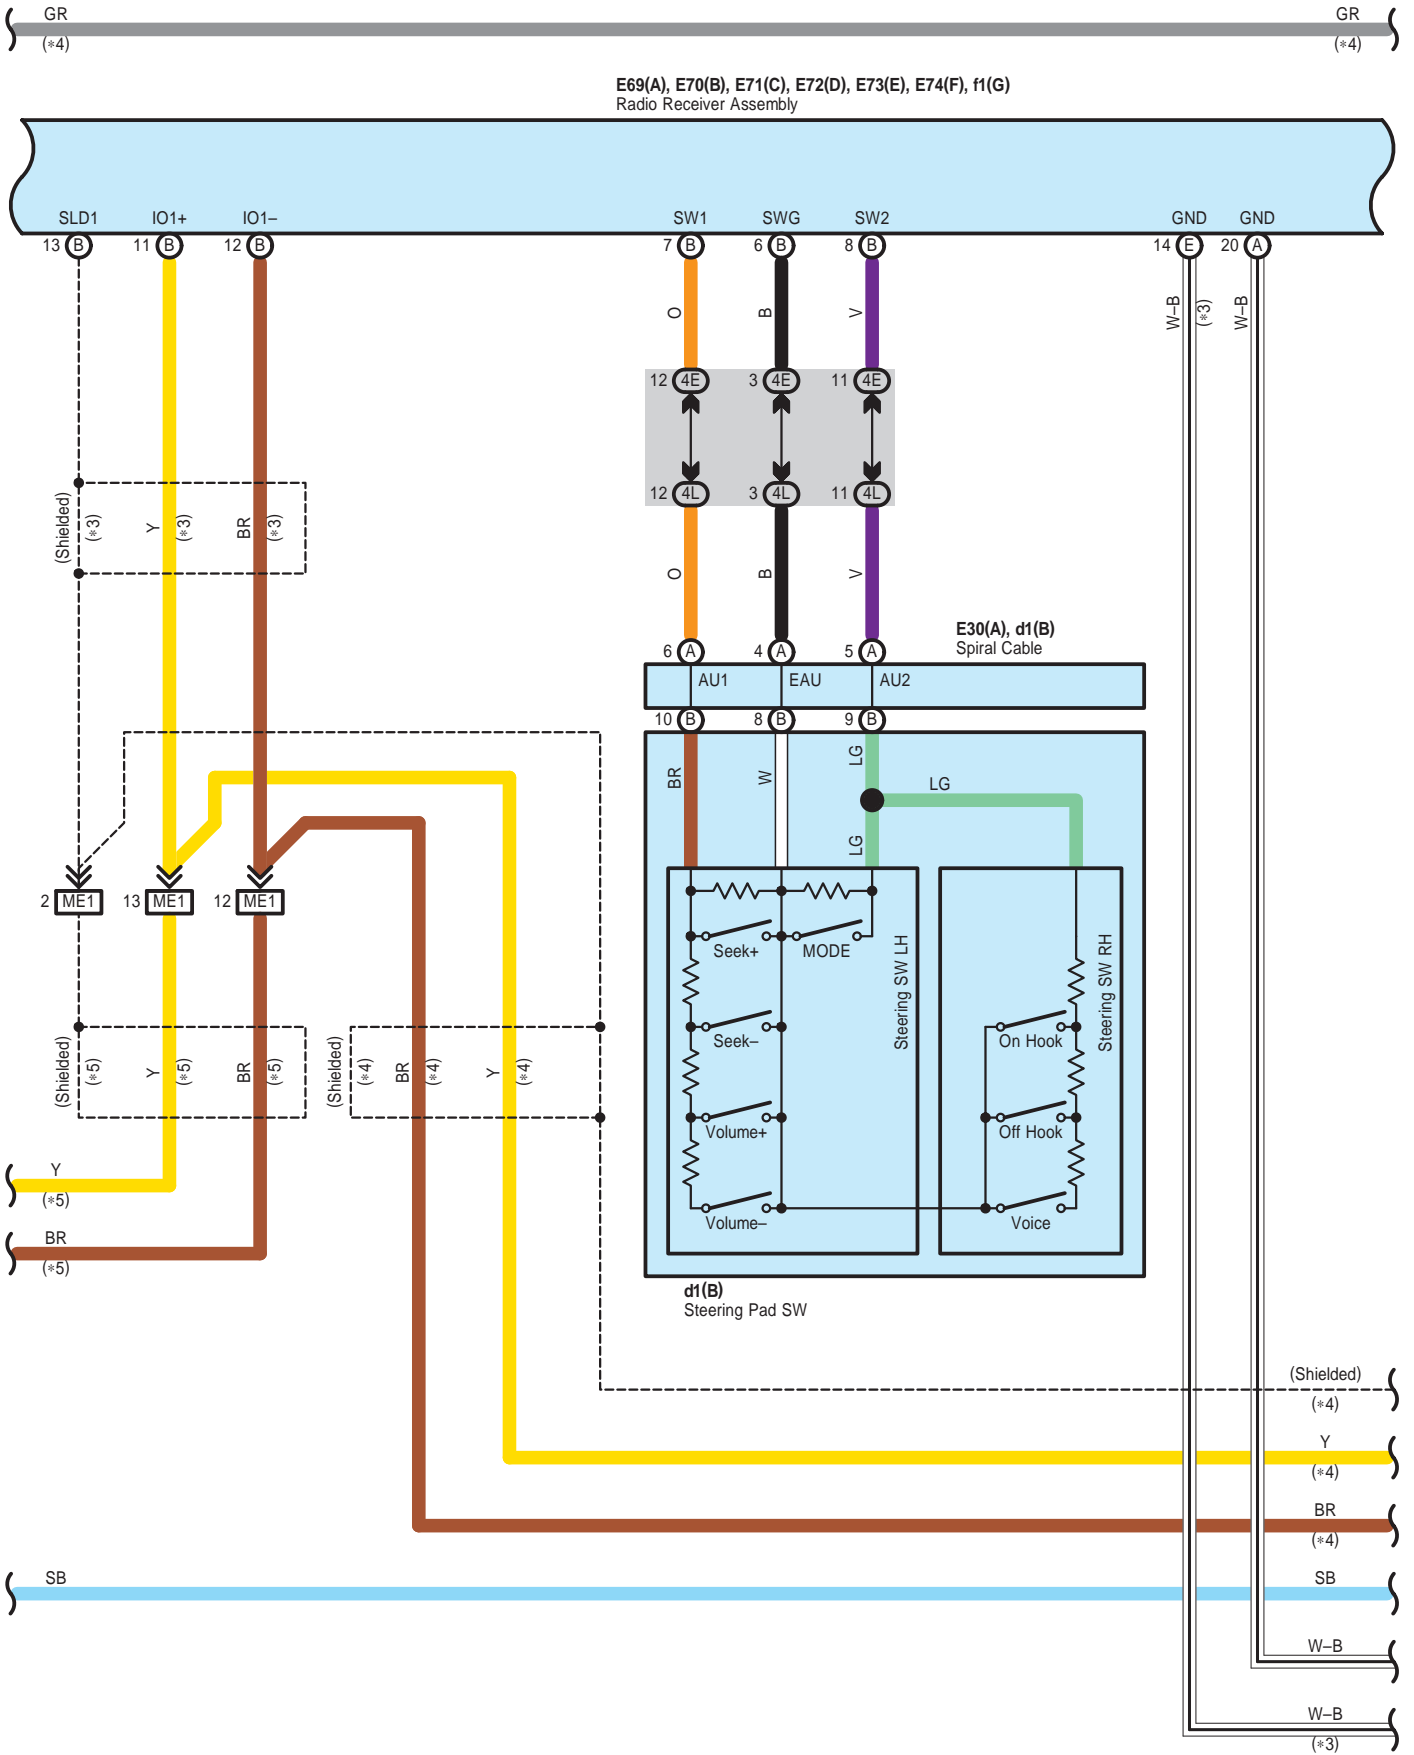

E69(A), E70(B), E71(C), E72(D), E73(E), E74(F), f1(G)
Radio Receiver Assembly

M29(A), M30(B), M31(C), M32(D), g1(E)
Stereo Component Amplifier

- * 1 : 14 Speaker
- * 2 : 8 Speaker
- * 3 : w/ Bluetooth w/o LEXUS Navigation System
- * 4 : w/ LEXUS Navigation System
- * 6 : w/ DVD Changer