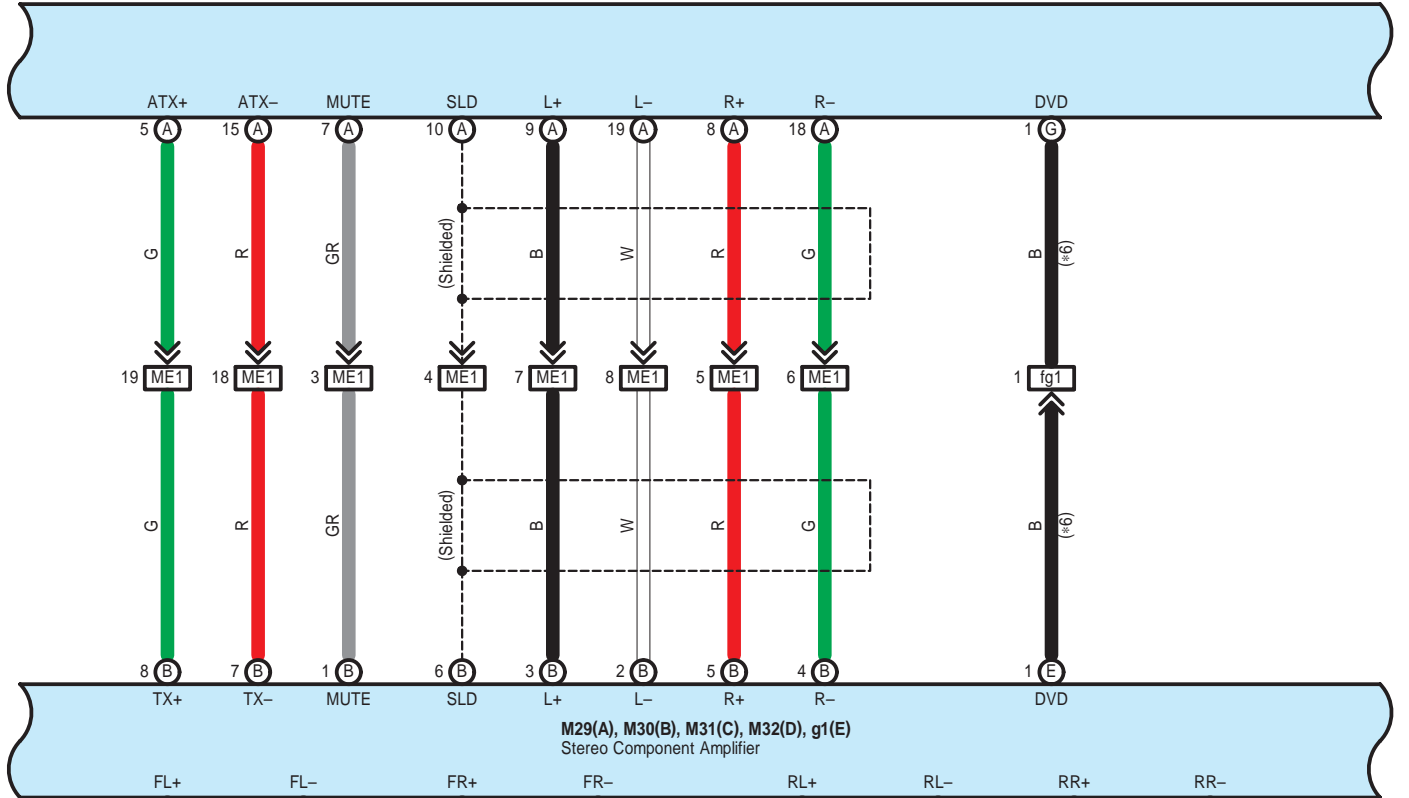

E69(A), E70(B), E71(C), E72(D), E73(E), E74(F), f1(G)
Radio Receiver Assembly

M29(A), M30(B), M31(C), M32(D), g1(E)
Stereo Component Amplifier

- * 1 : 14 Speaker
- * 2 : 8 Speaker
- * 3 : w/ Bluetooth w/o LEXUS Navigation System
- * 4 : w/ LEXUS Navigation System
- * 6 : w/ DVD Changer