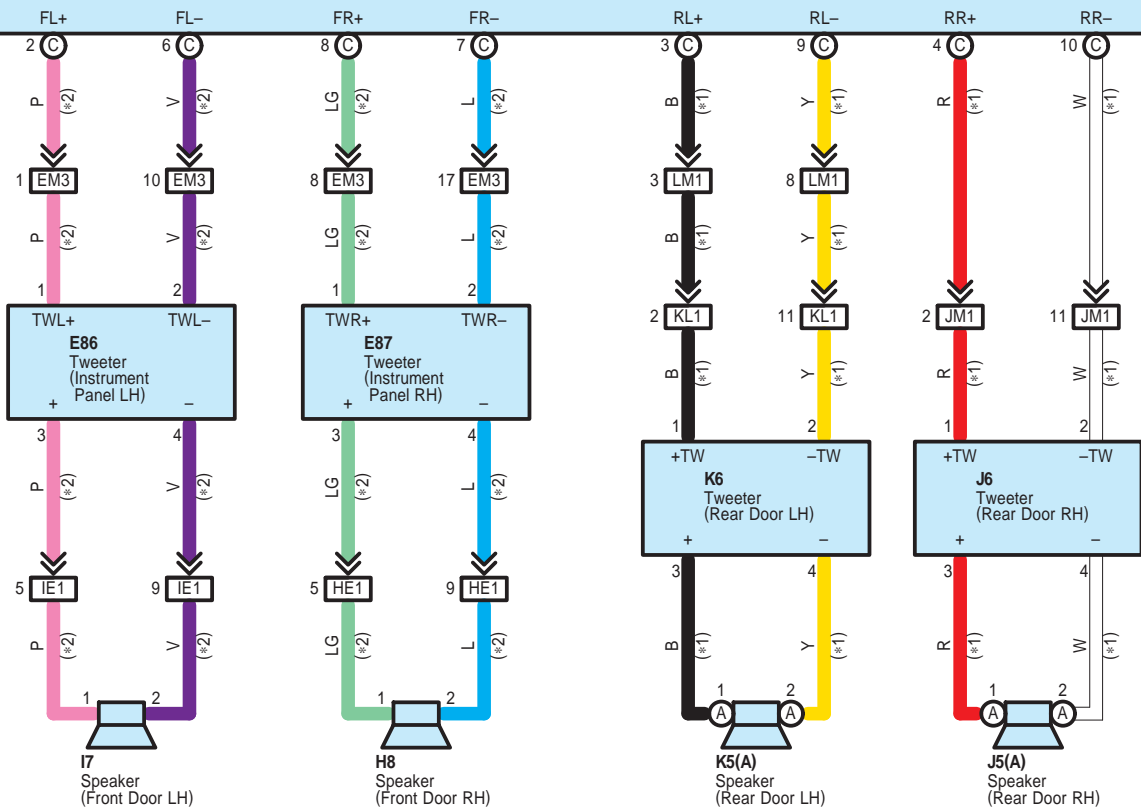

E69(A), E70(B), E71(C), E72(D), E73(E), E74(F), f1(G)
Radio Receiver Assembly

M29(A), M30(B), M31(C), M32(D), g1(E)
Stereo Component Amplifier

- * 1 : 14 Speaker
- * 2 : 8 Speaker
- * 3 : w/ Bluetooth w/o LEXUS Navigation System
- * 4 : w/ LEXUS Navigation System
- * 6 : w/ DVD Changer